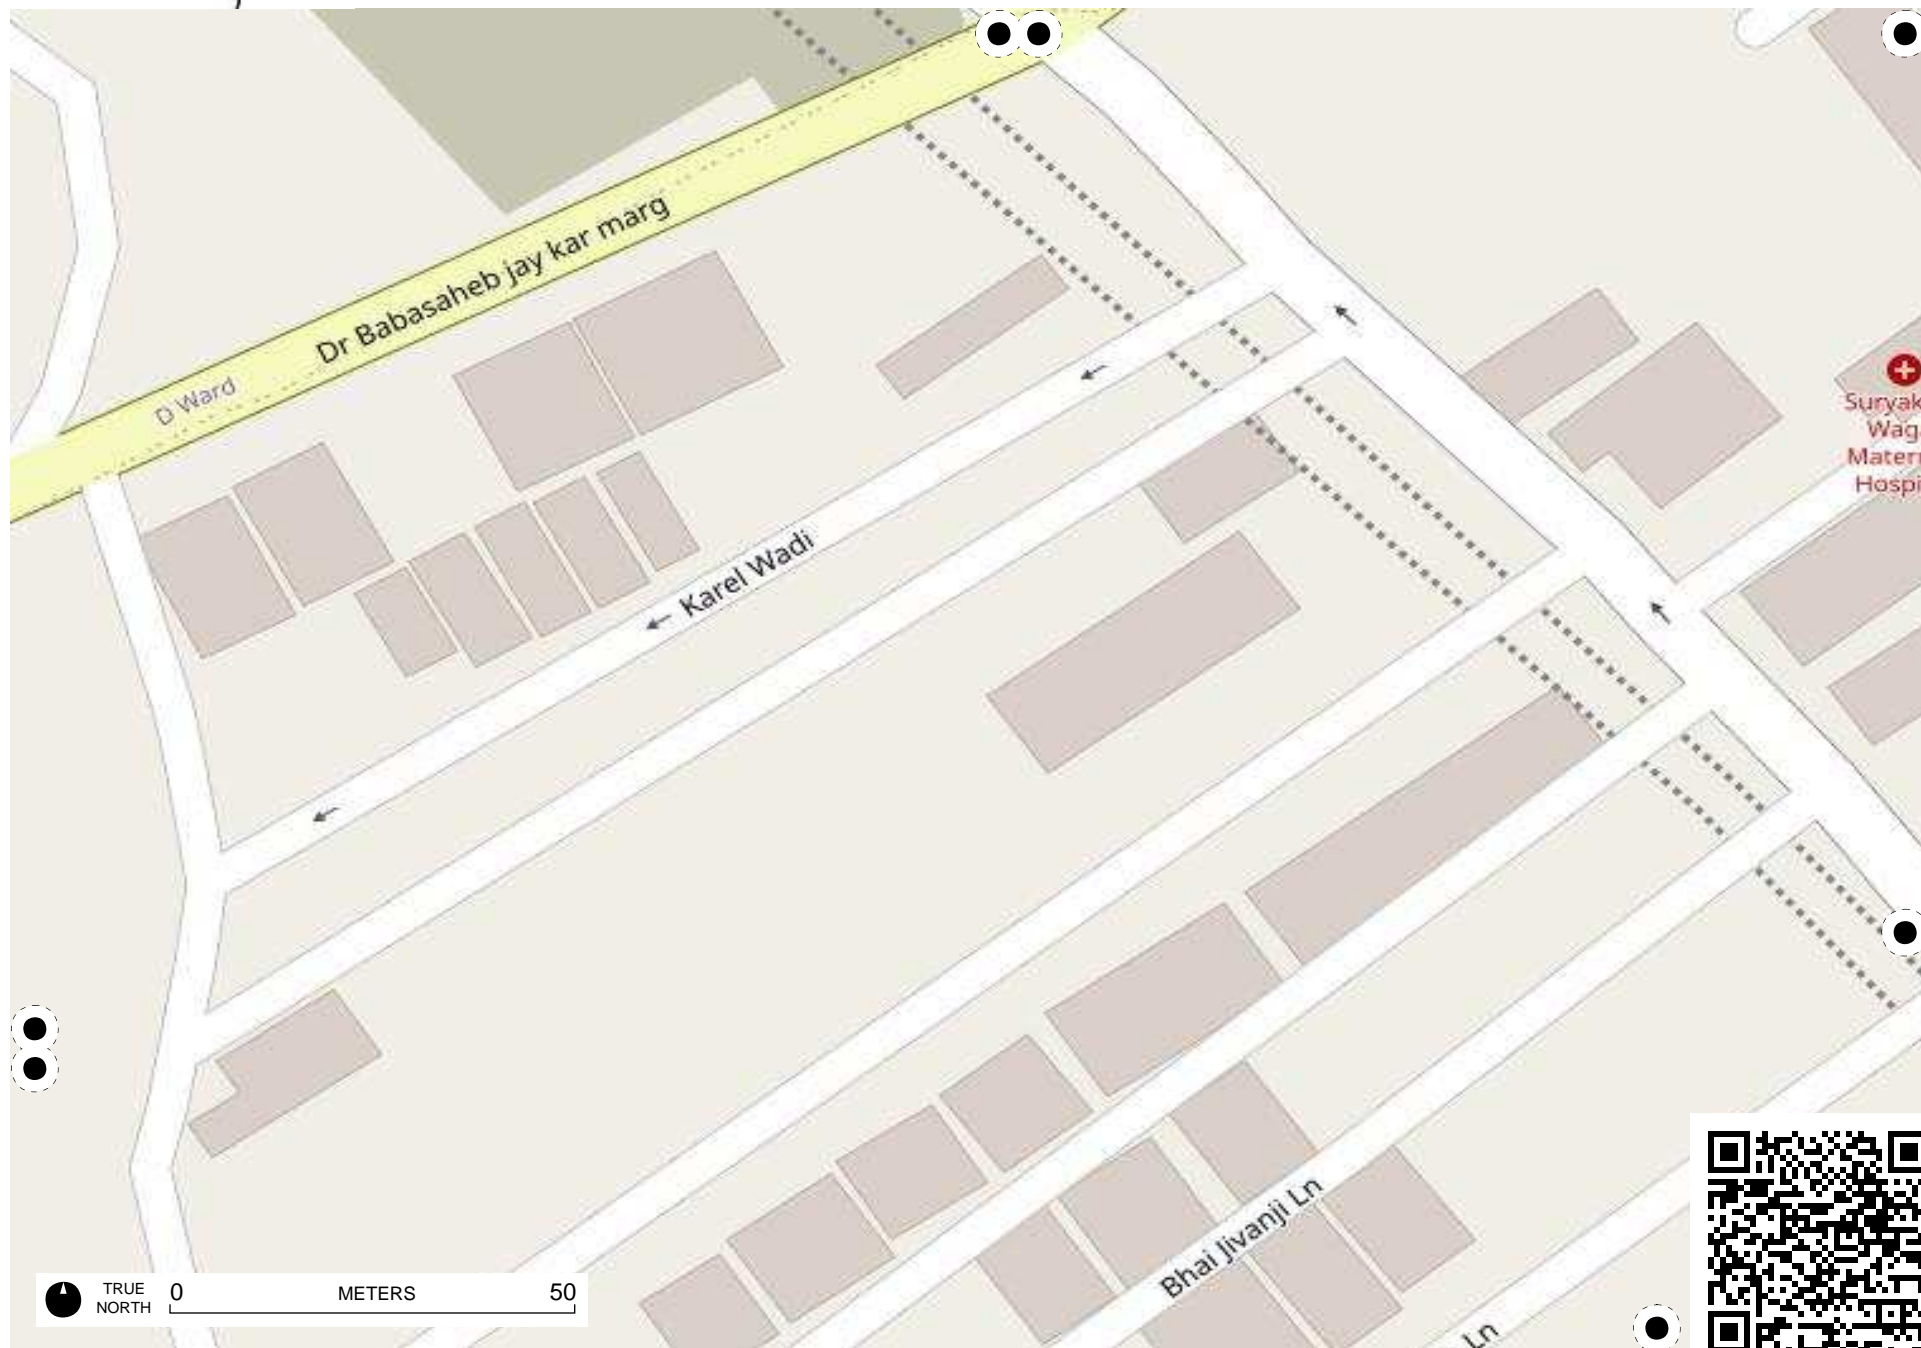

TRUE NORTH 0 METERS 50

Field Papers

Cward-Girgaon

<http://fieldpapers-web.herokuapp.com/atlas/3j6brbzm/C1>

TRUE NORTH 0 METERS 50

on
hana
cricket
ground

TRUE NORTH 0 METERS 50