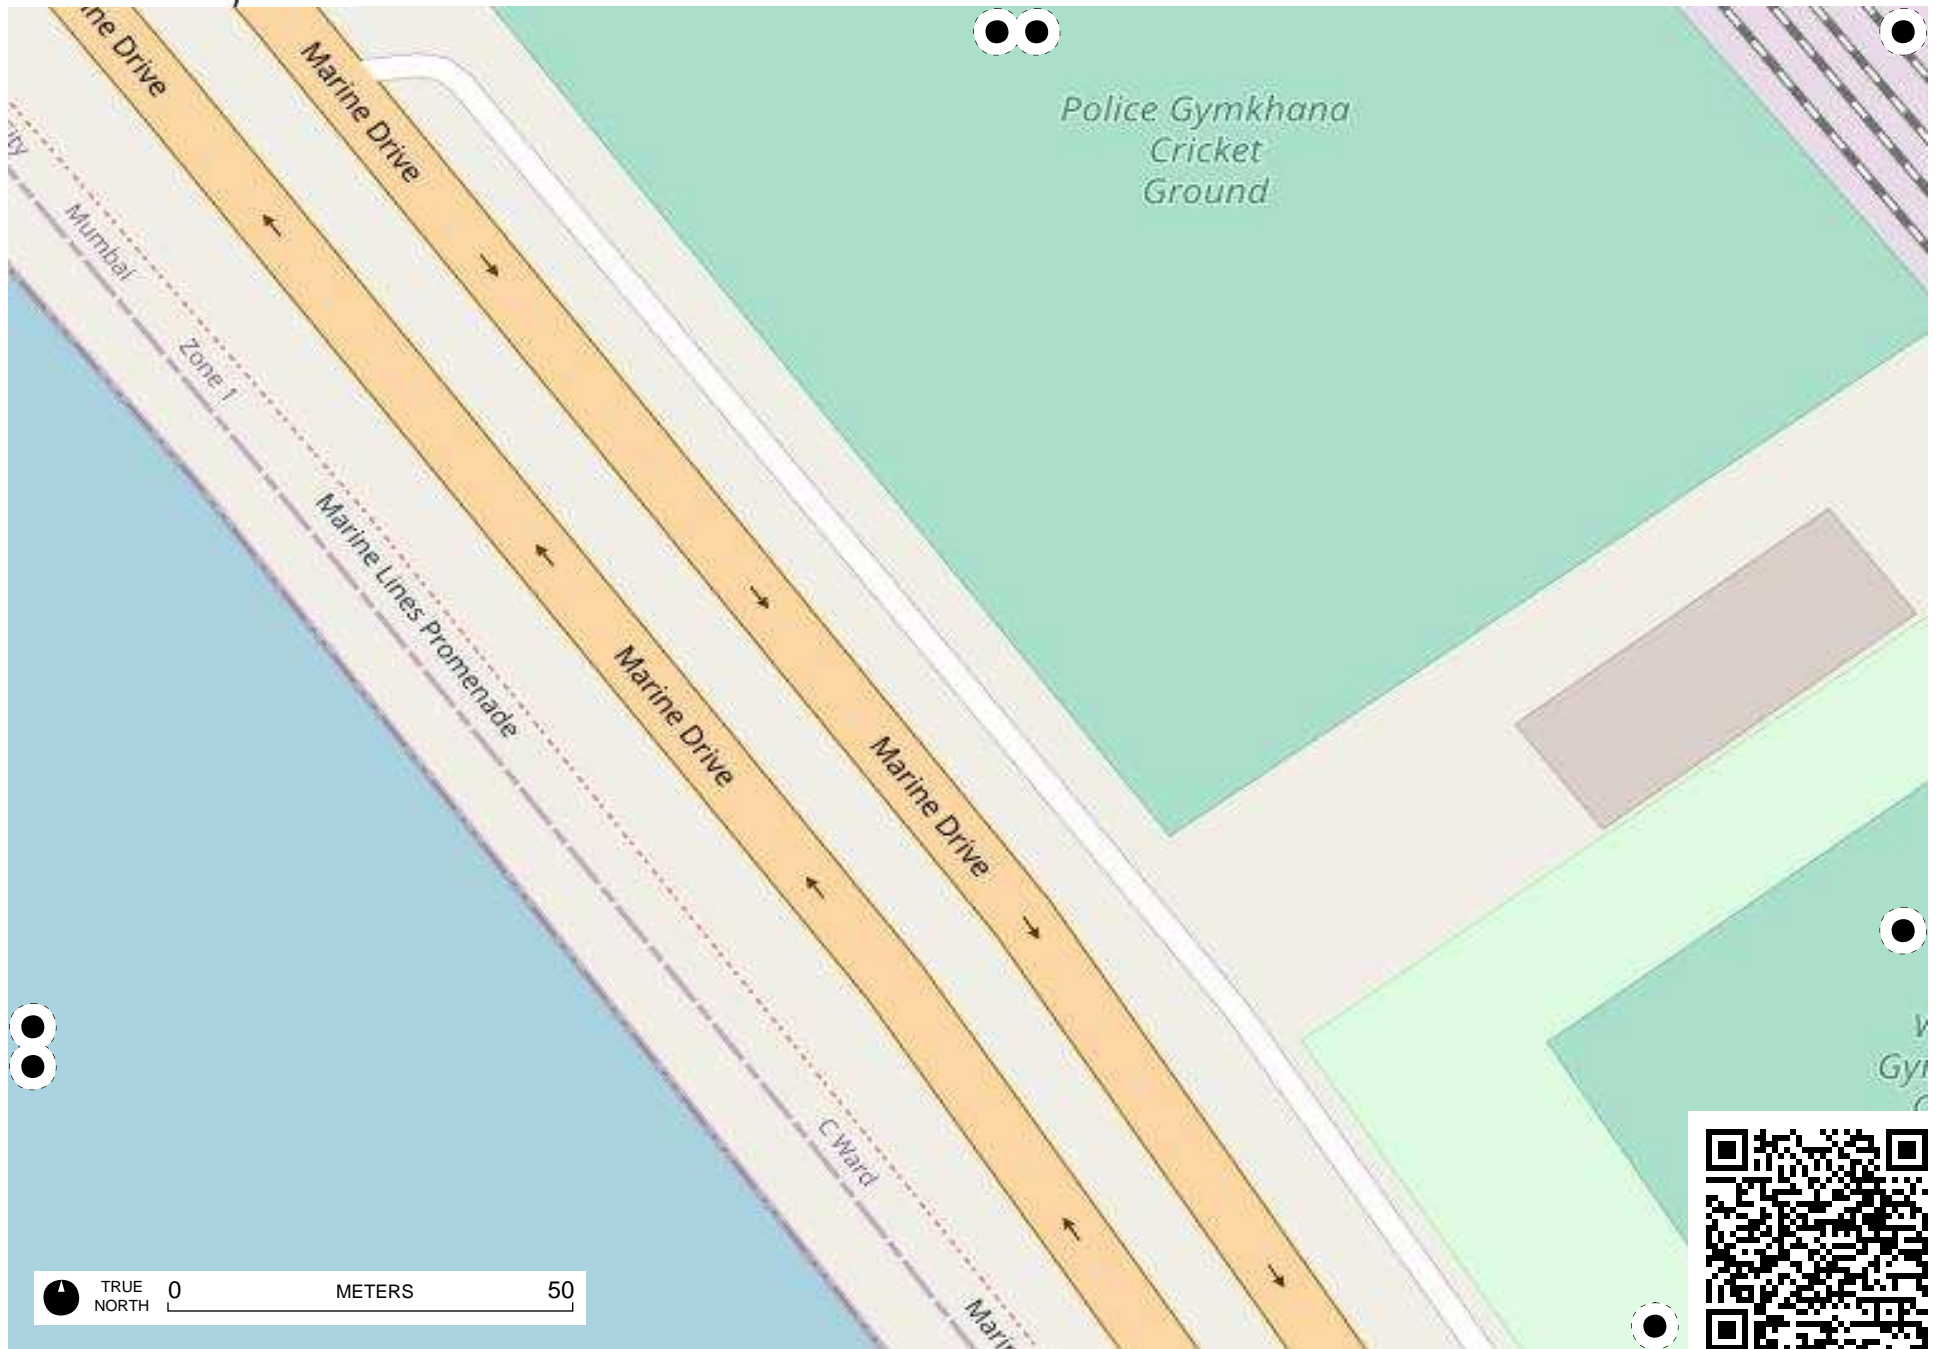

TRUE NORTH 0 METERS 50

Field Papers

Cward-Girgaon

<http://fieldpapers-web.herokuapp.com/atlas/3j6brbzm/C1>

TRUE NORTH 0 METERS 50

on
hana
cricket
ground

TRUE NORTH 0 METERS 50