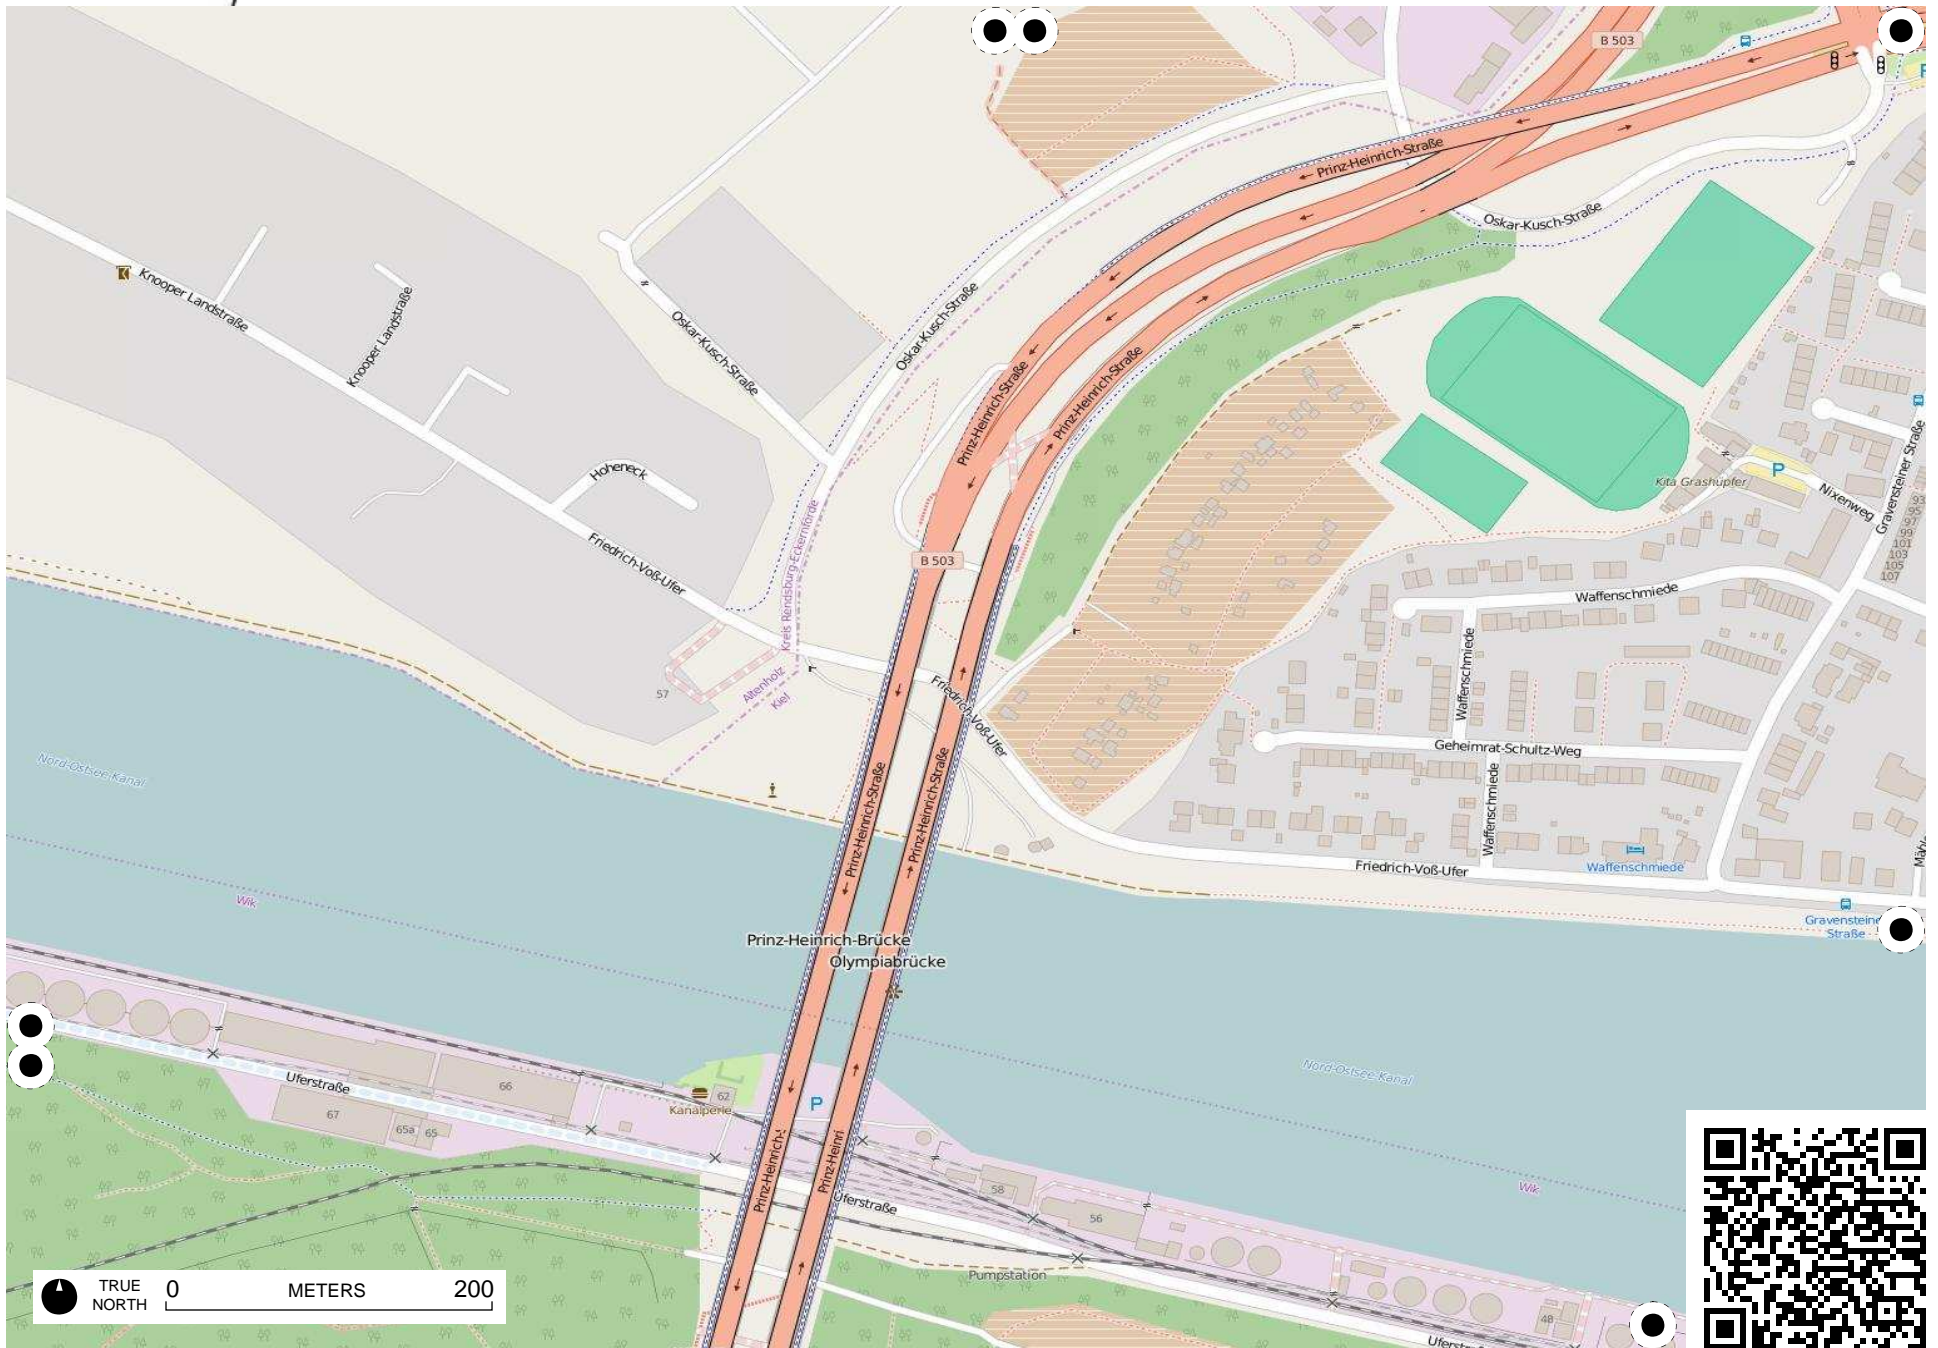

Field Papers

TRUE NORTH 0 METERS 200