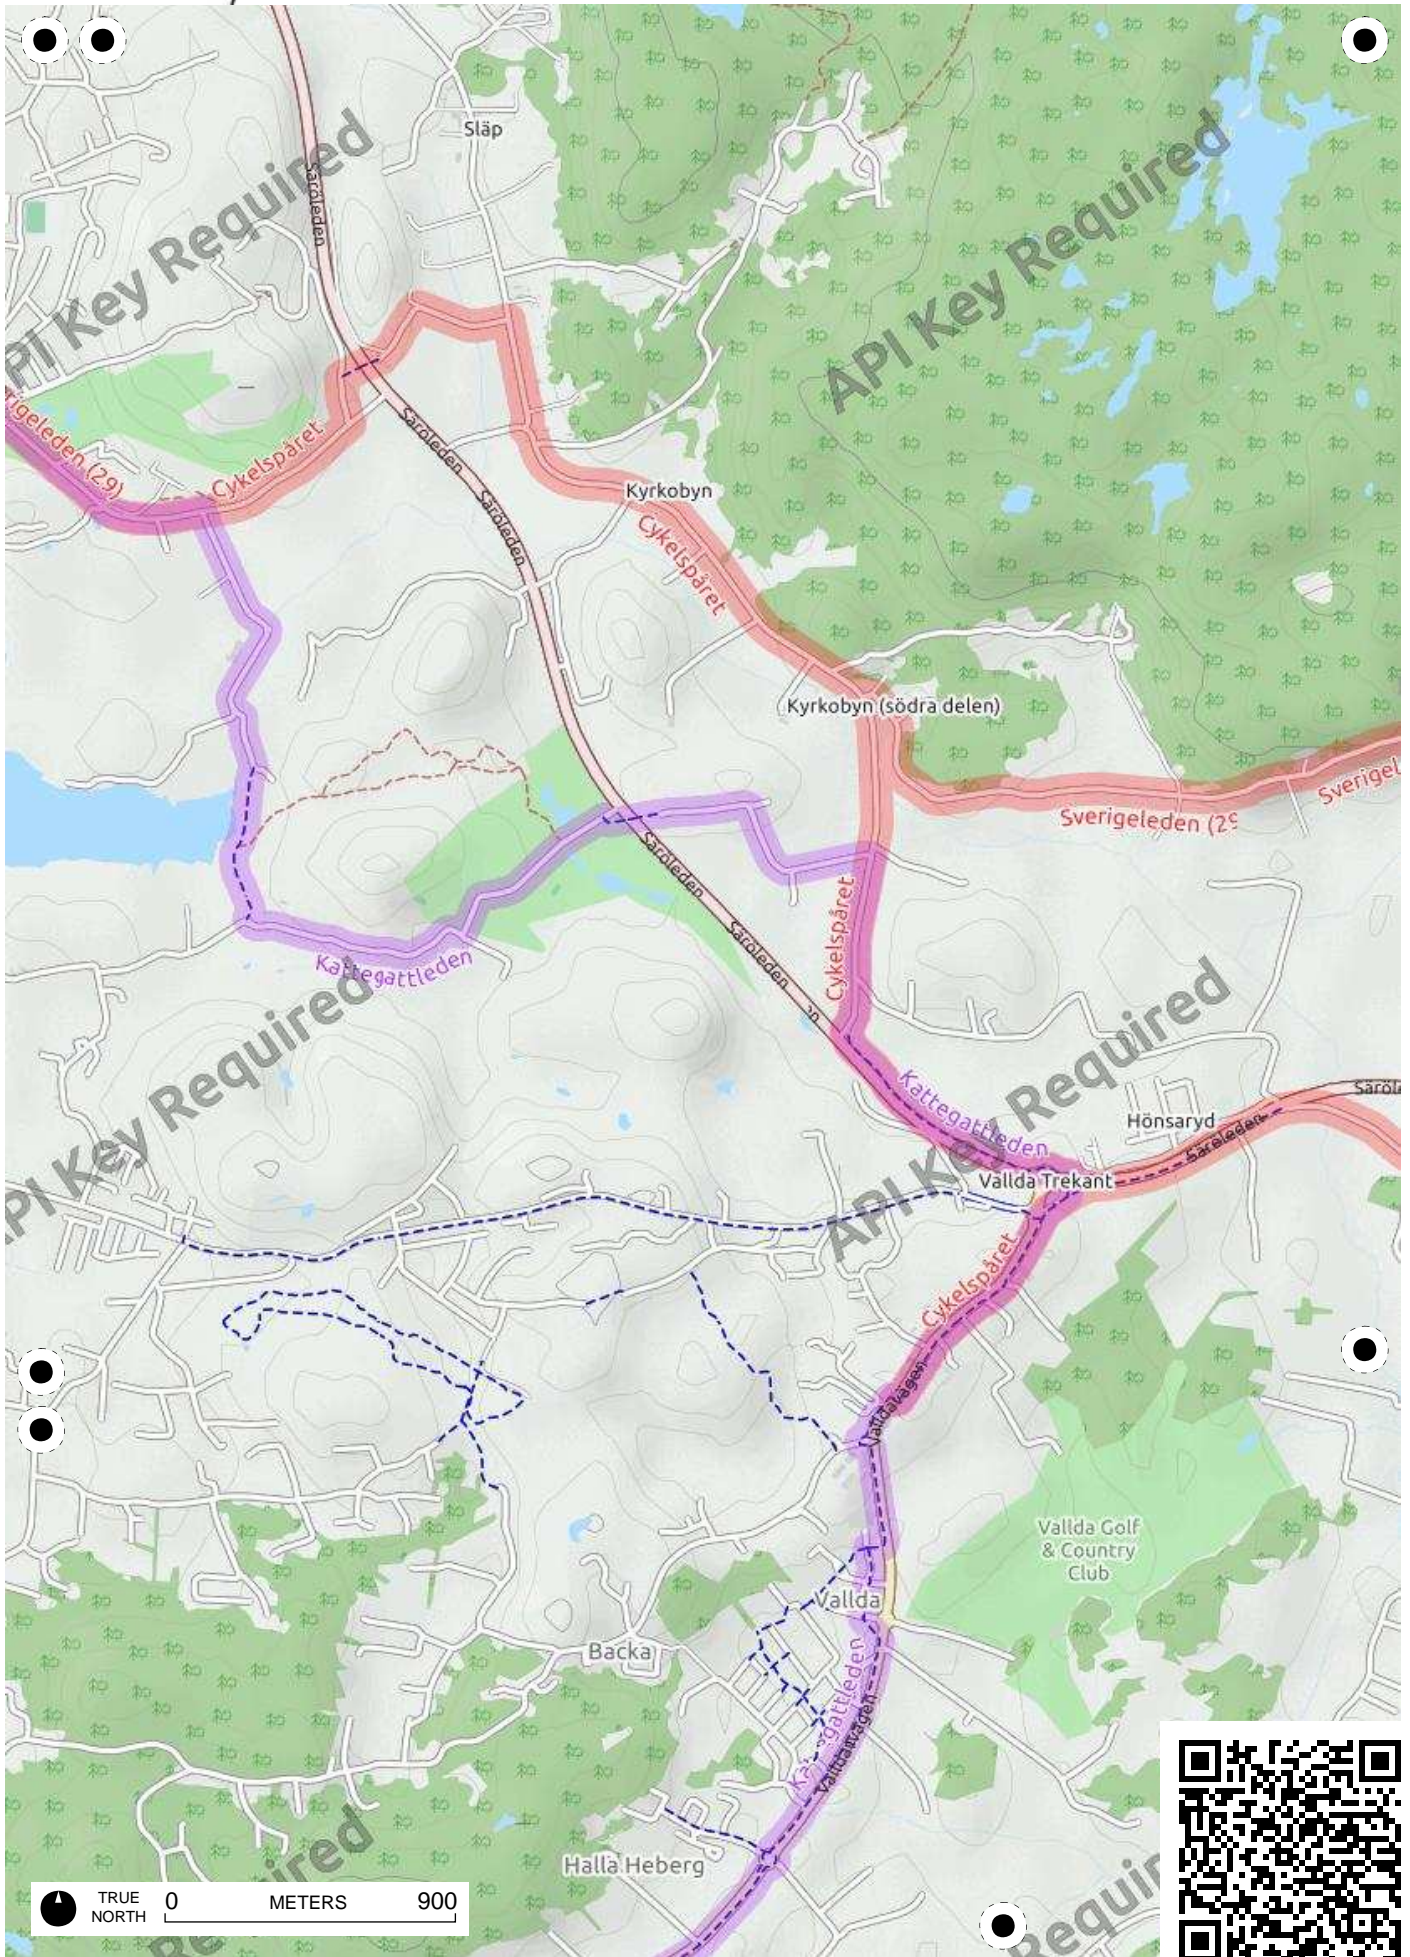

TRUE NORTH 0 KILOMETERS 4

TRUE NORTH 0 METERS 900

API Key Required

API Key Required

API Key Required

API Key Required

TRUE NORTH 0 METERS 900

Ölmanäs