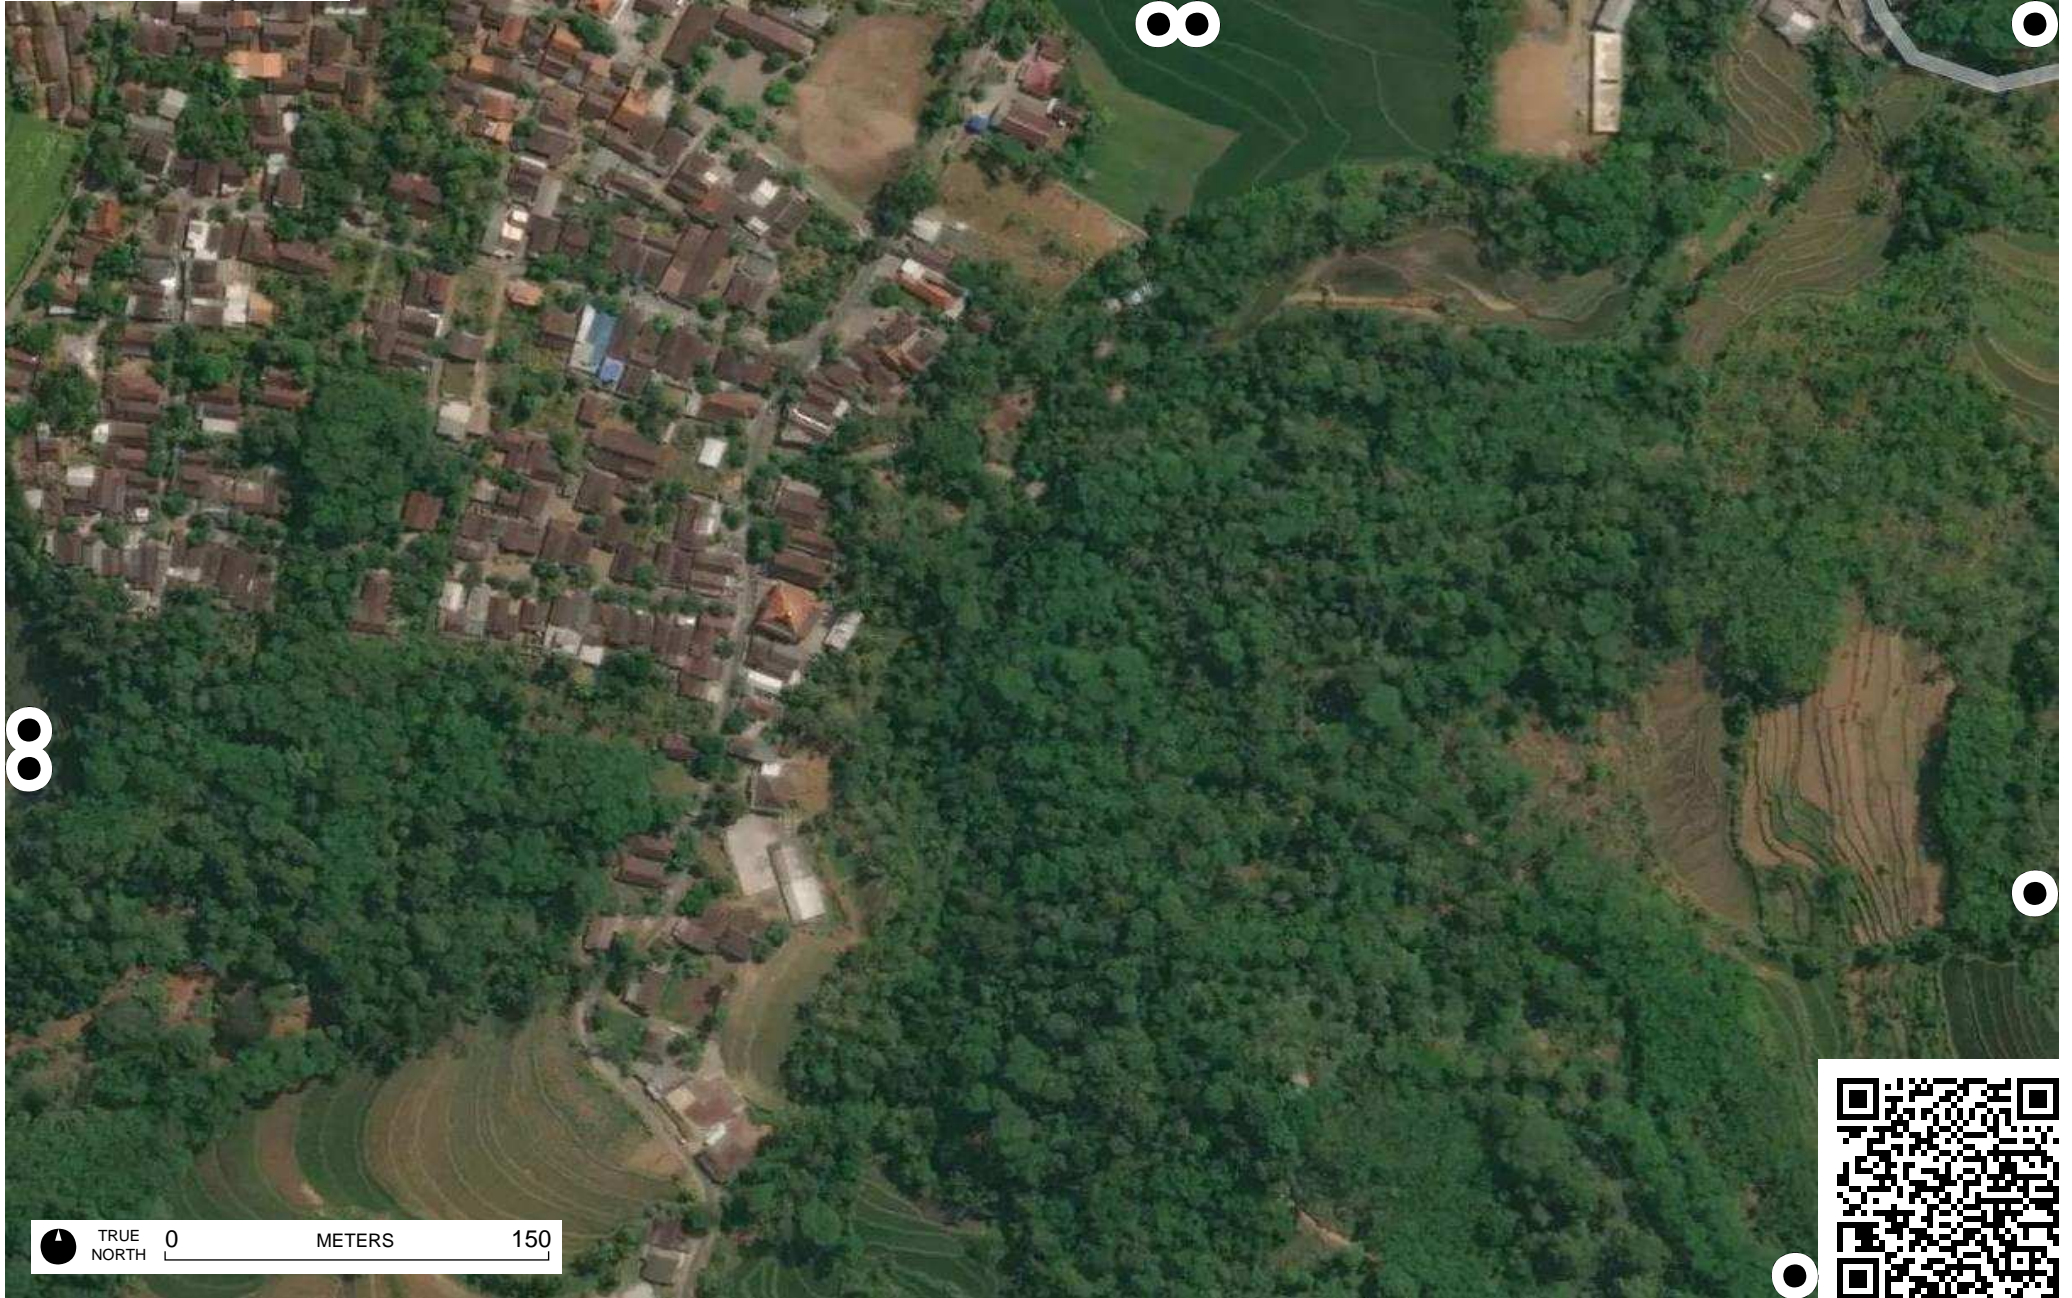

TRUE NORTH 0 METERS 150

TRUE NORTH 0 METERS 150

TRUE NORTH 0 METERS 150

Field Papers

Kel Karangmalang - Mijen
<http://fieldpapers.org/atlas/3gcqpvut/B3>

Field Papers

Kel Karangmalang - Mijen
<http://fieldpapers.org/atlas/3gcqpvut/C2>

TRUE NORTH 0 METERS 150

Field Papers

Kel Karangmalang - Mijen
<http://fieldpapers.org/atlasses/3gcqpvut/C3>

TRUE NORTH 0 METERS 150