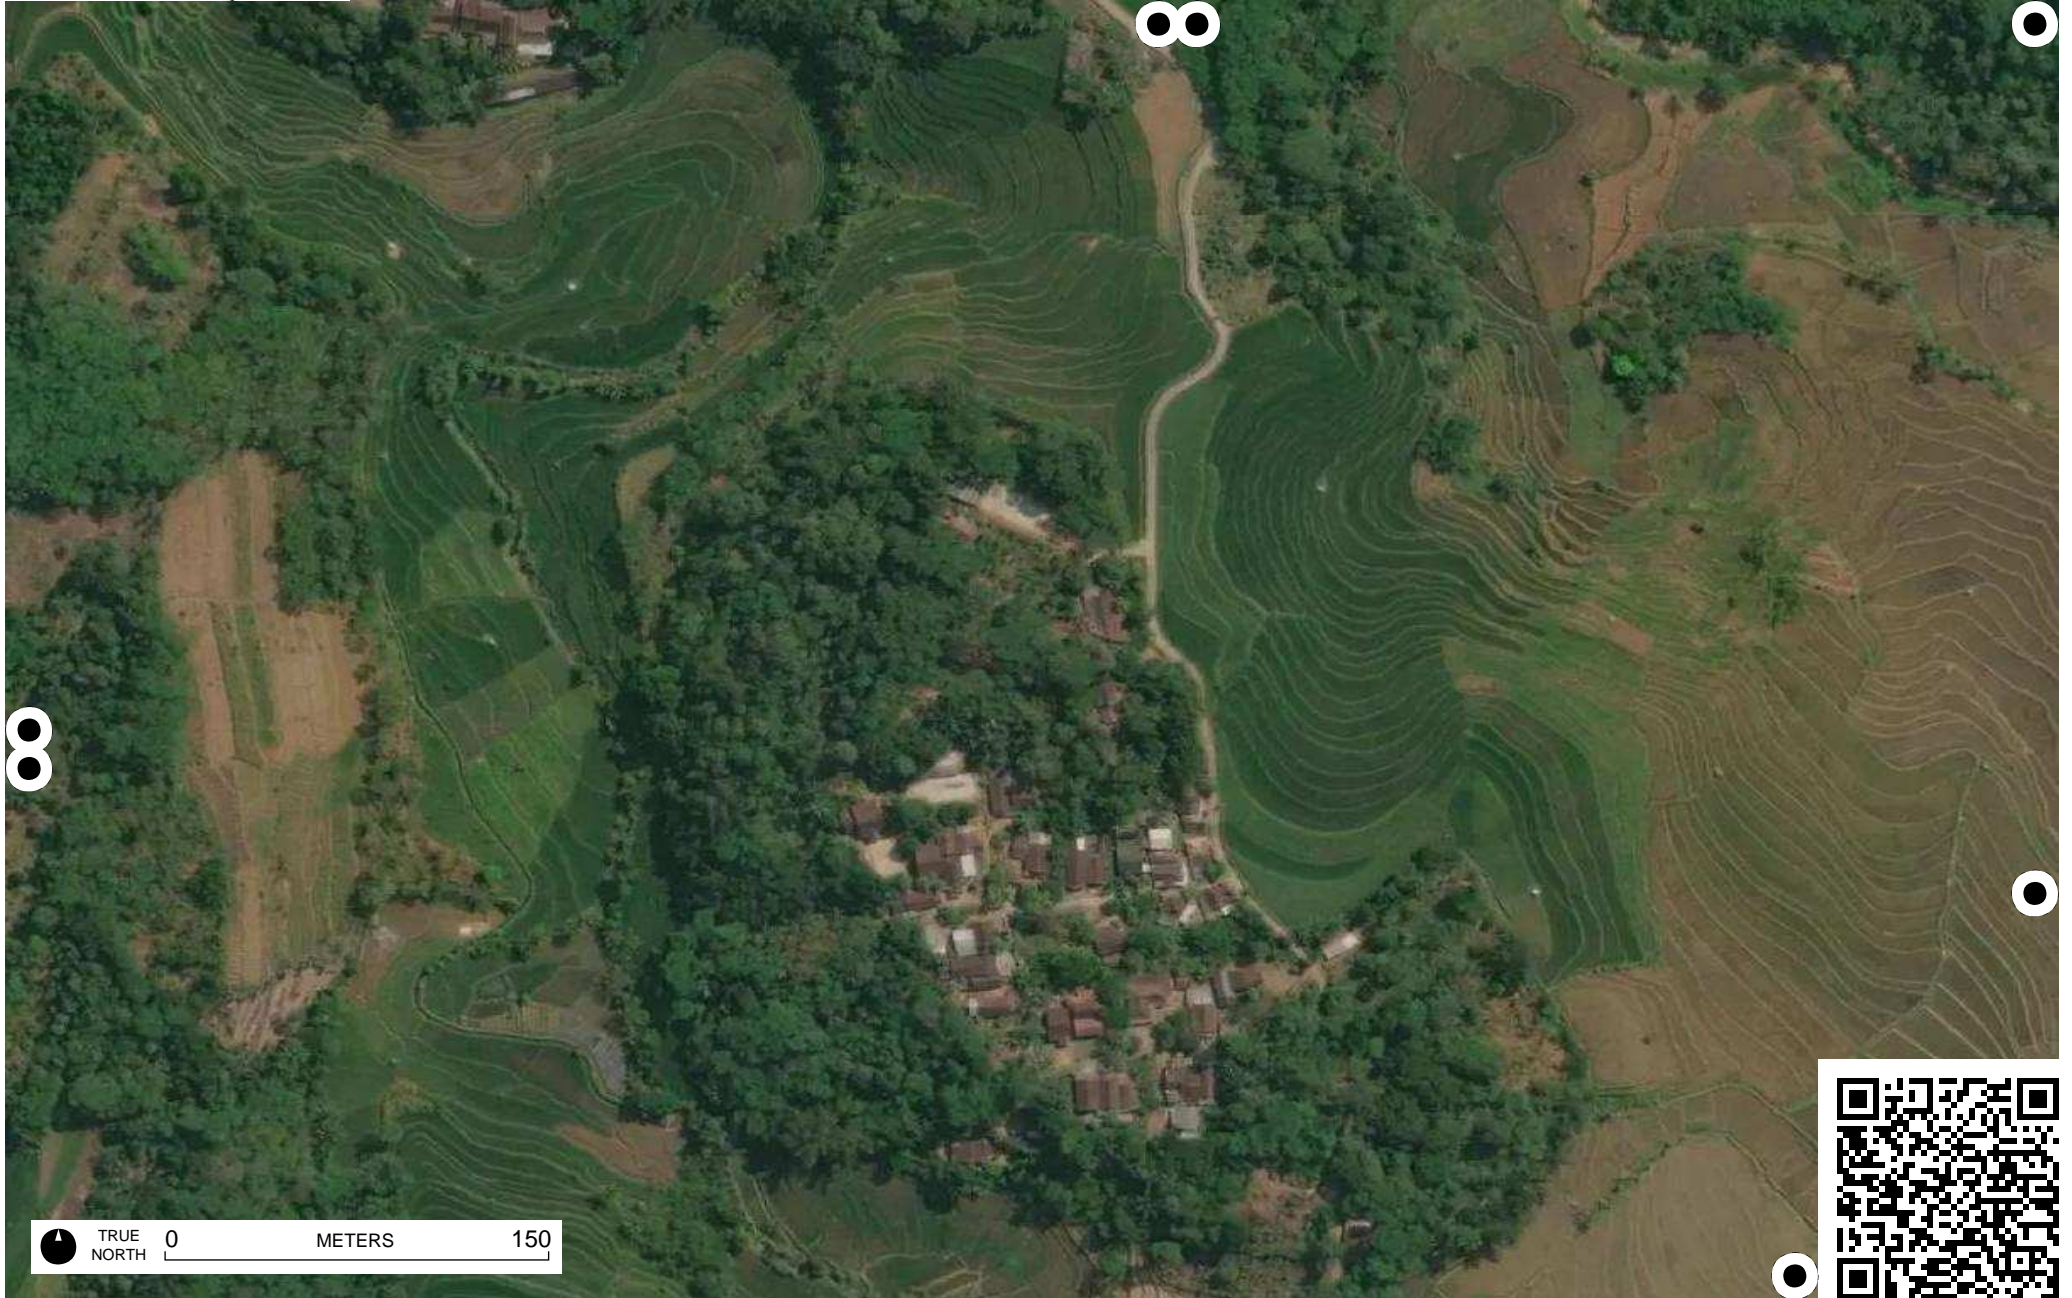

TRUE NORTH 0 METERS 150

TRUE NORTH 0 METERS 150

TRUE NORTH 0 METERS 150

Field Papers

Kel Karangmalang - Mijen
<http://fieldpapers.org/atlas/3gcqpvut/B3>

Field Papers

Kel Karangmalang - Mijen
<http://fieldpapers.org/atlas/3gcqpvut/C2>

TRUE NORTH 0 METERS 150

Field Papers

Kel Karangmalang - Mijen
<http://fieldpapers.org/atlasses/3gcqpvut/C3>

TRUE NORTH 0 METERS 150