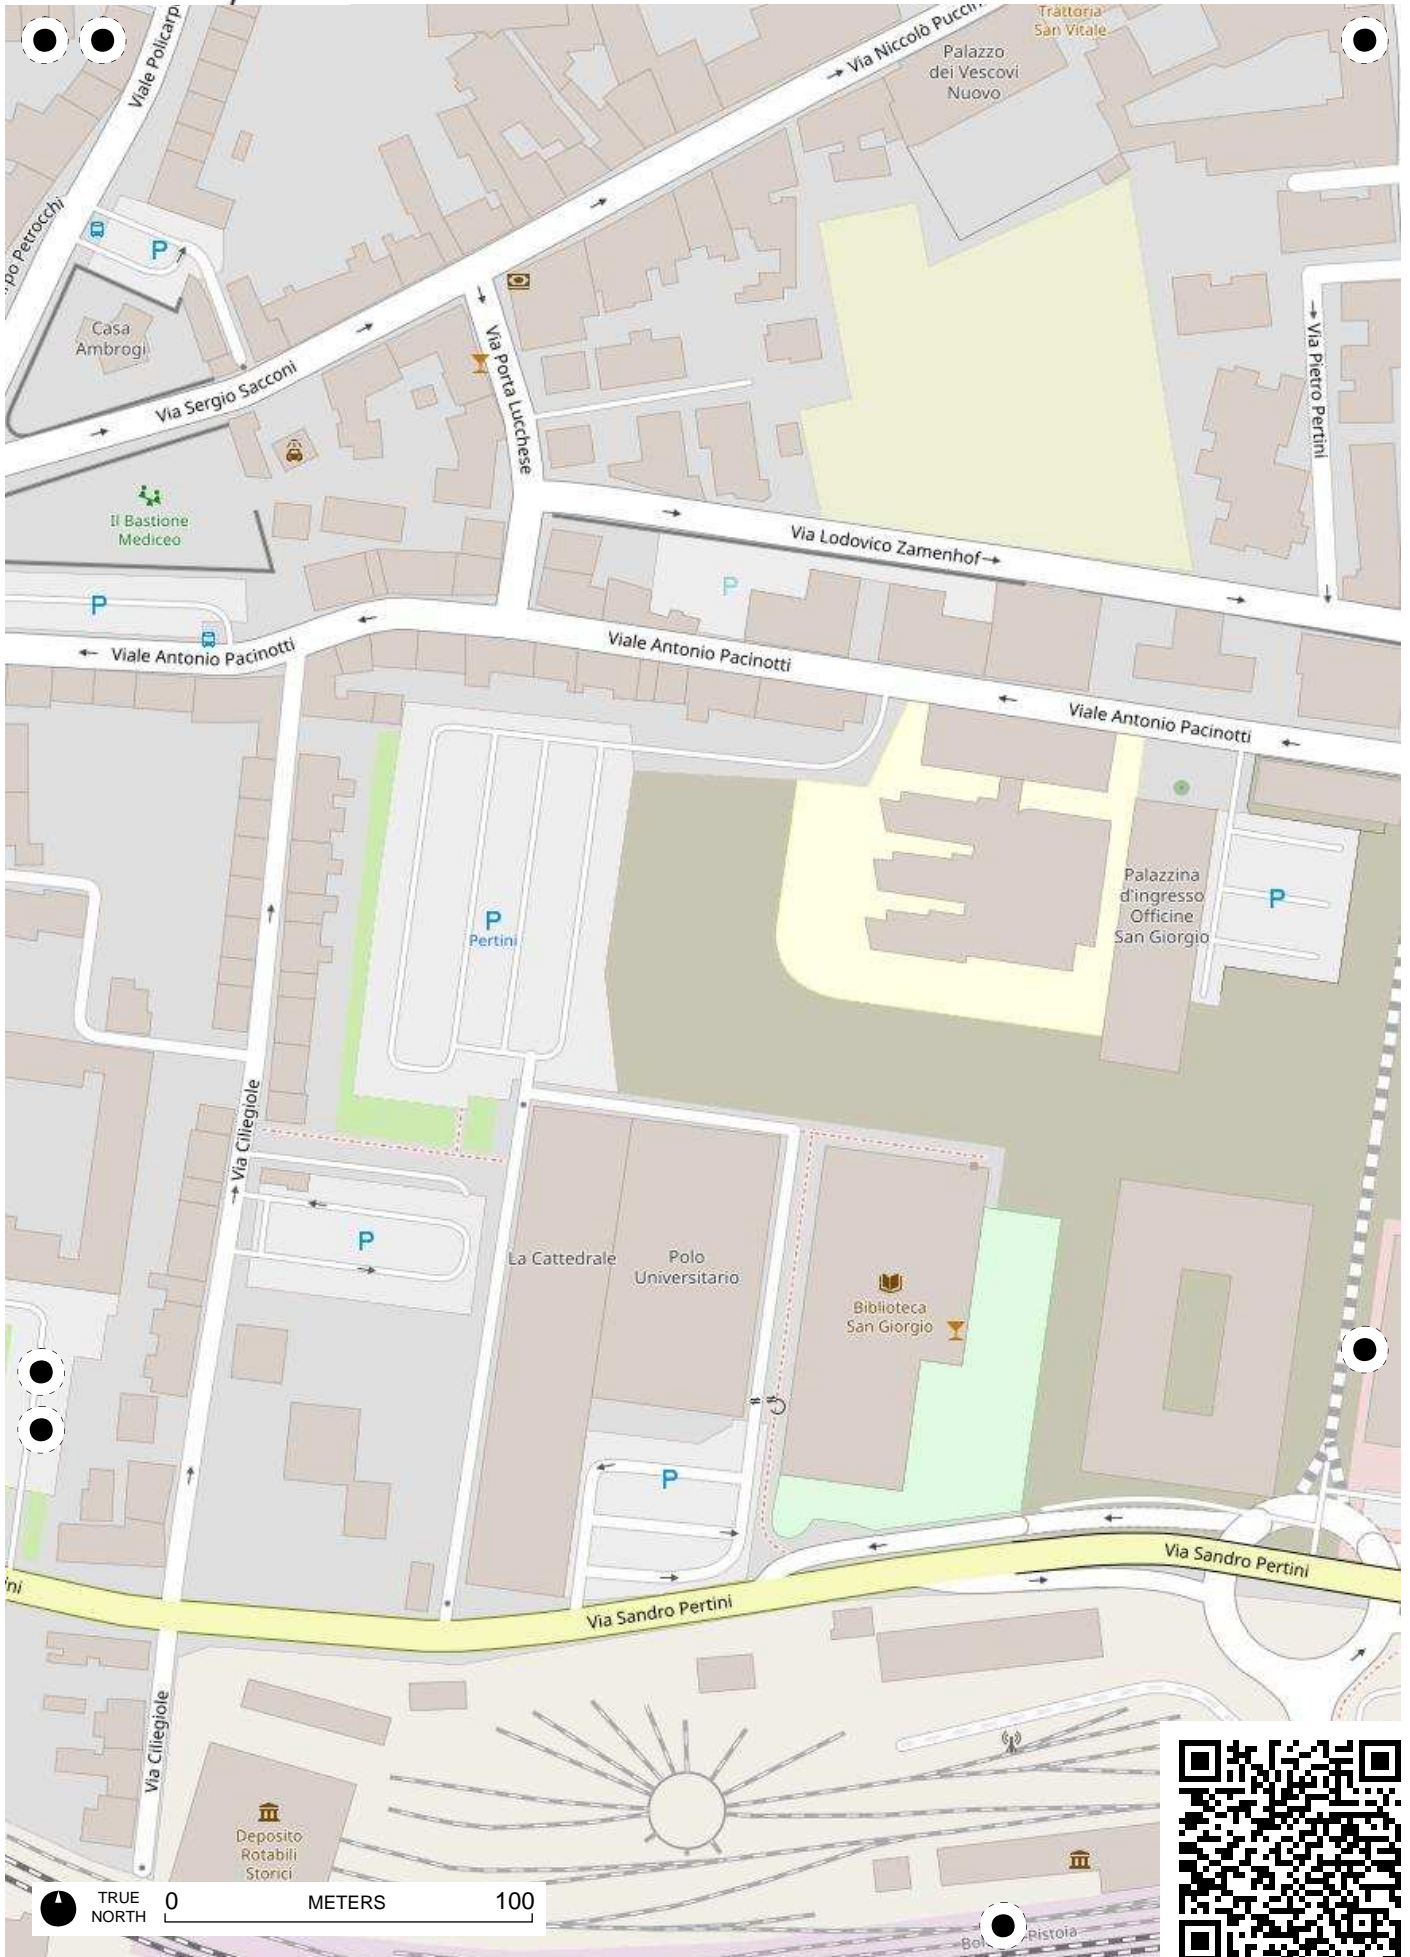

Parco Robert  
TRUE NORTH 0 METERS 100

TRUE NORTH 0 METERS 100

TRUE NORTH 0 100 METERS