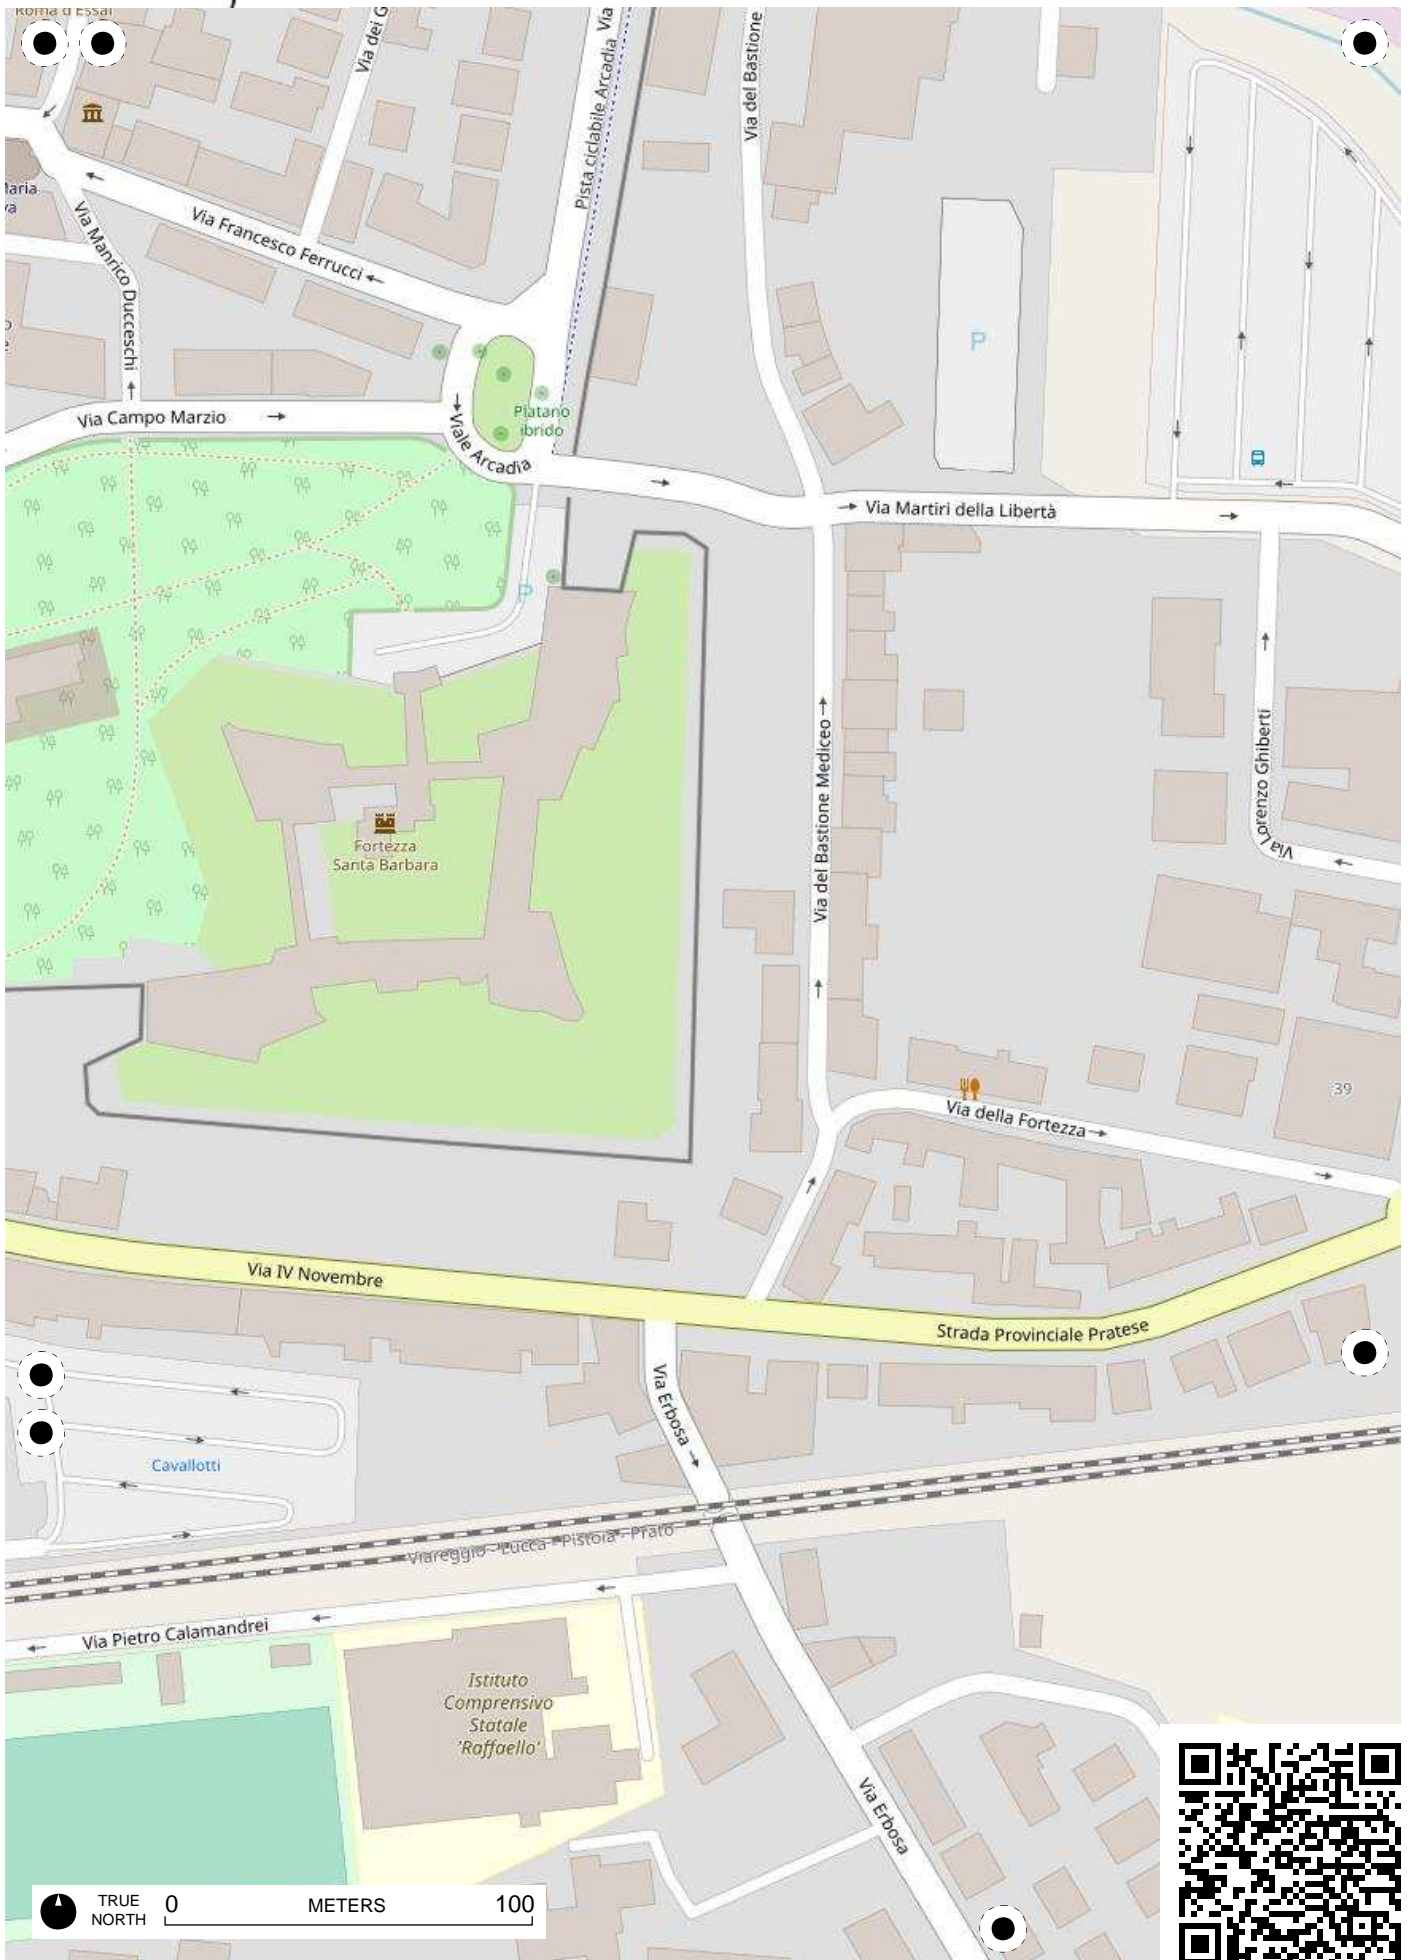

Parco Robert  
TRUE NORTH 0 METERS 100

TRUE NORTH 0 METERS 100

TRUE NORTH 0 100 METERS