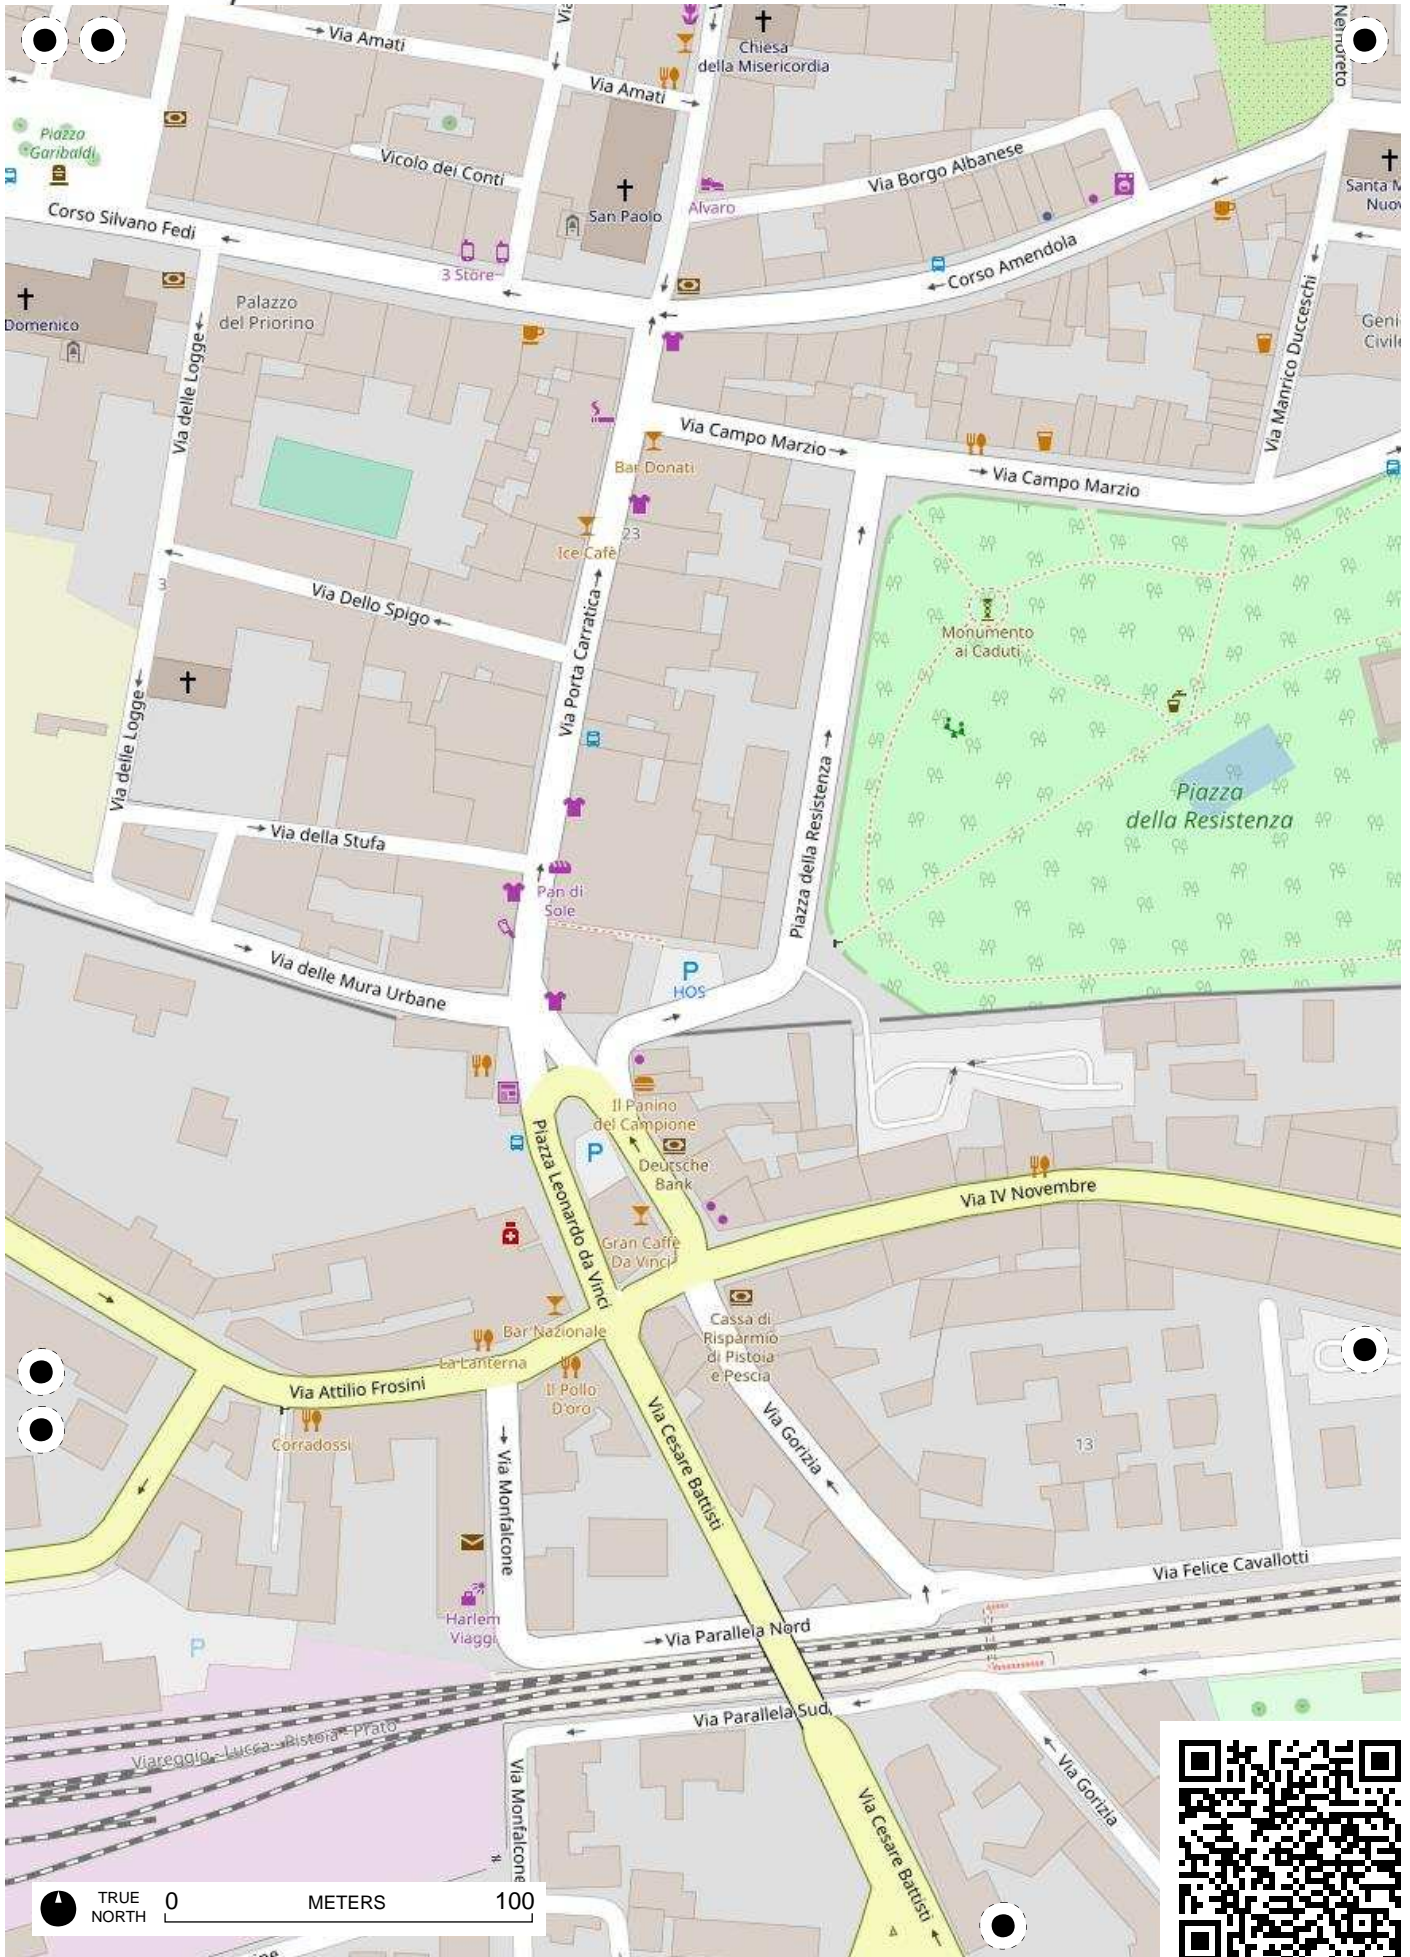

Parco Robert  
TRUE NORTH 0 METERS 100

TRUE NORTH 0 METERS 100

TRUE NORTH 0 100 METERS