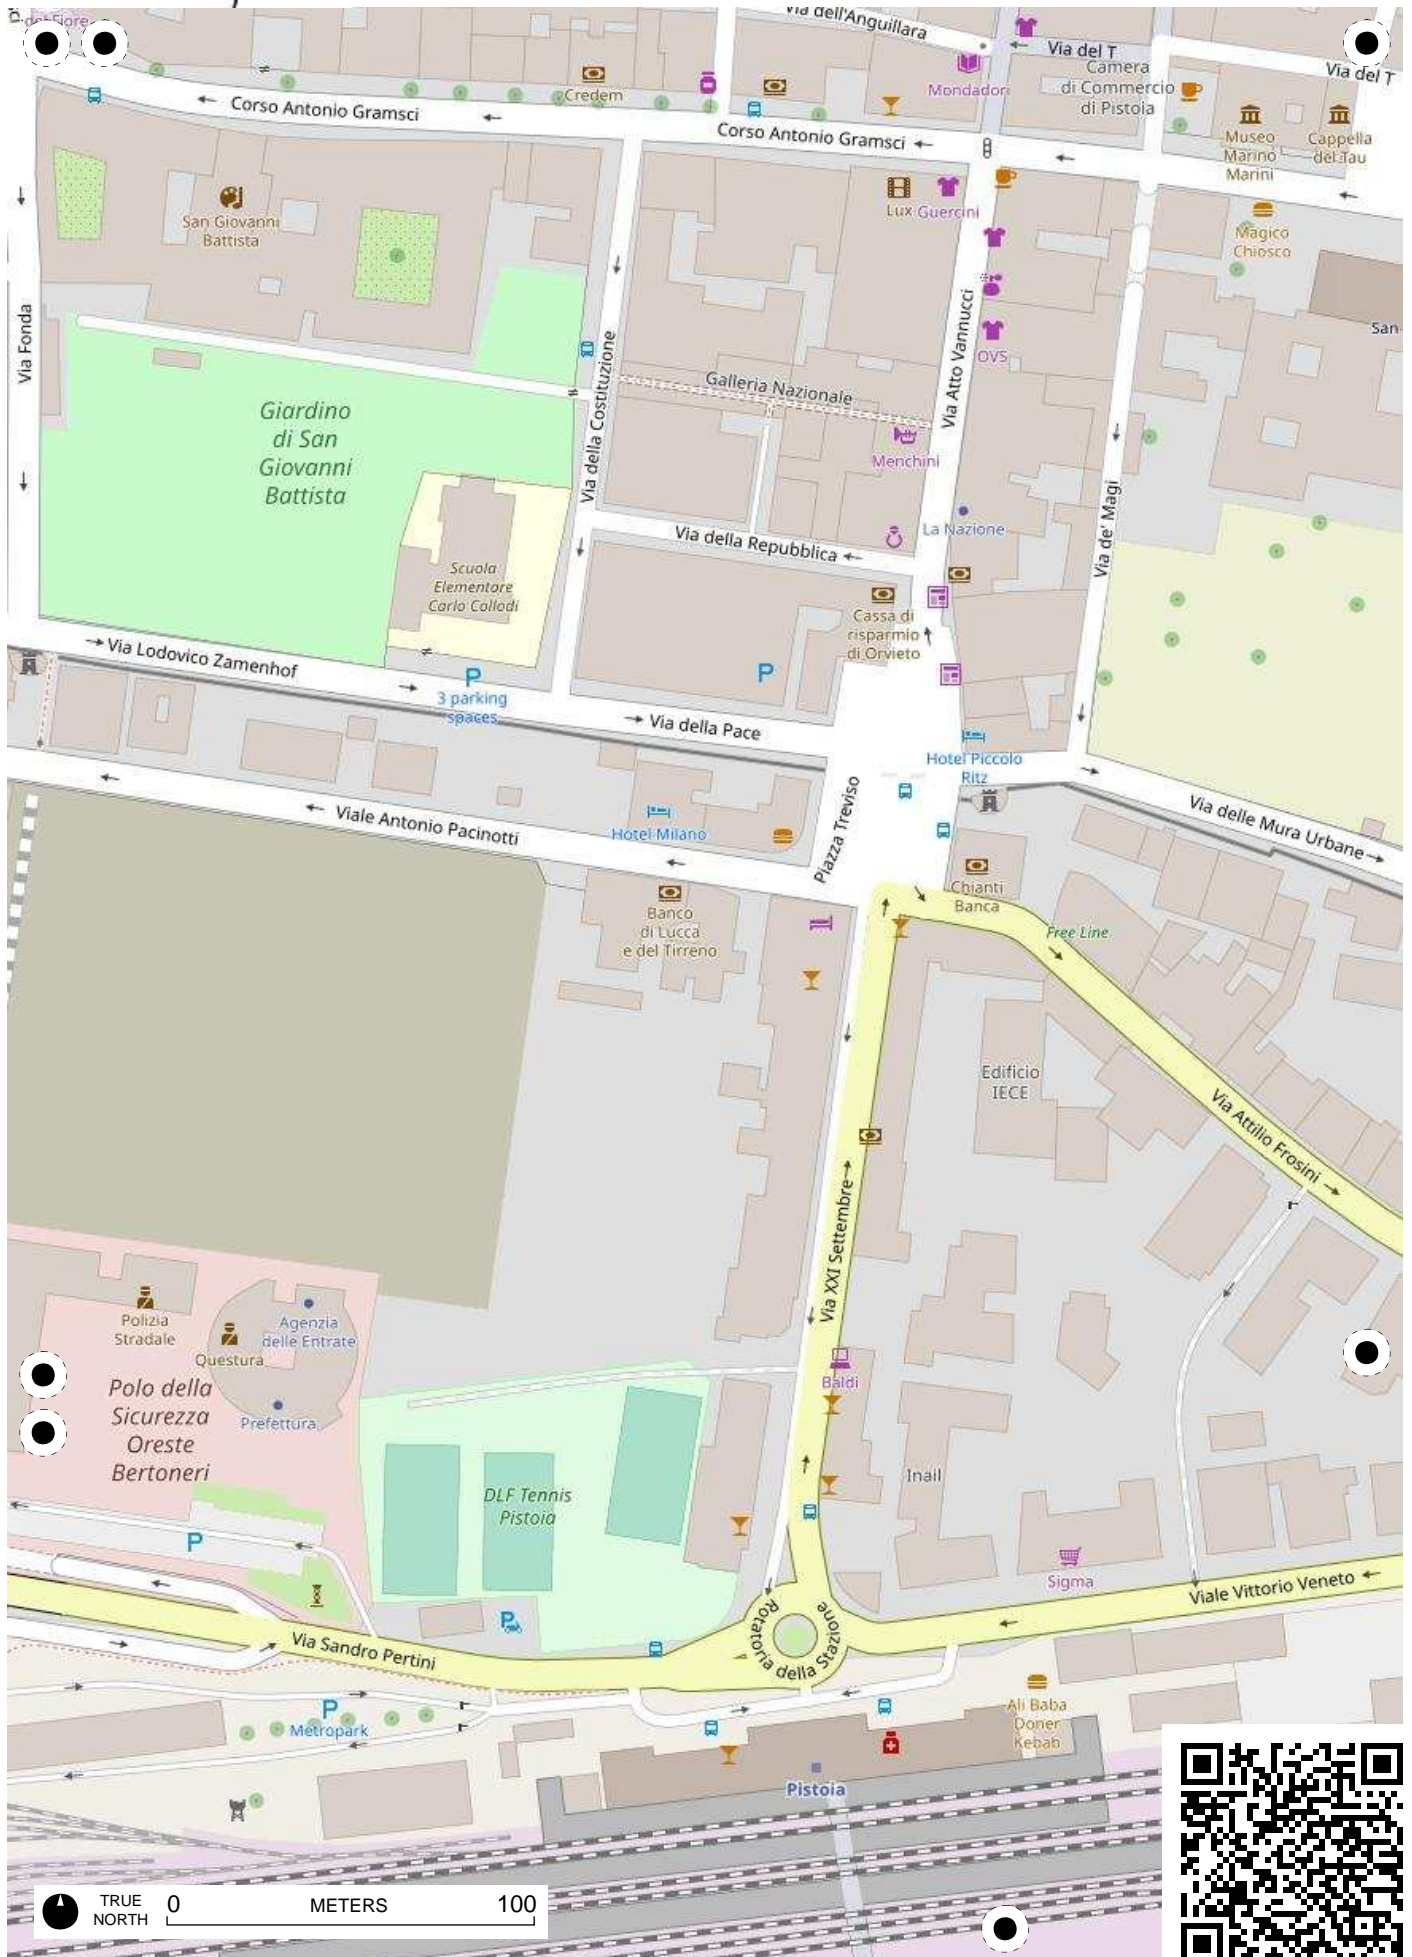

Parco Robert  
TRUE NORTH 0 METERS 100

TRUE NORTH 0 METERS 100

TRUE NORTH 0 100 METERS