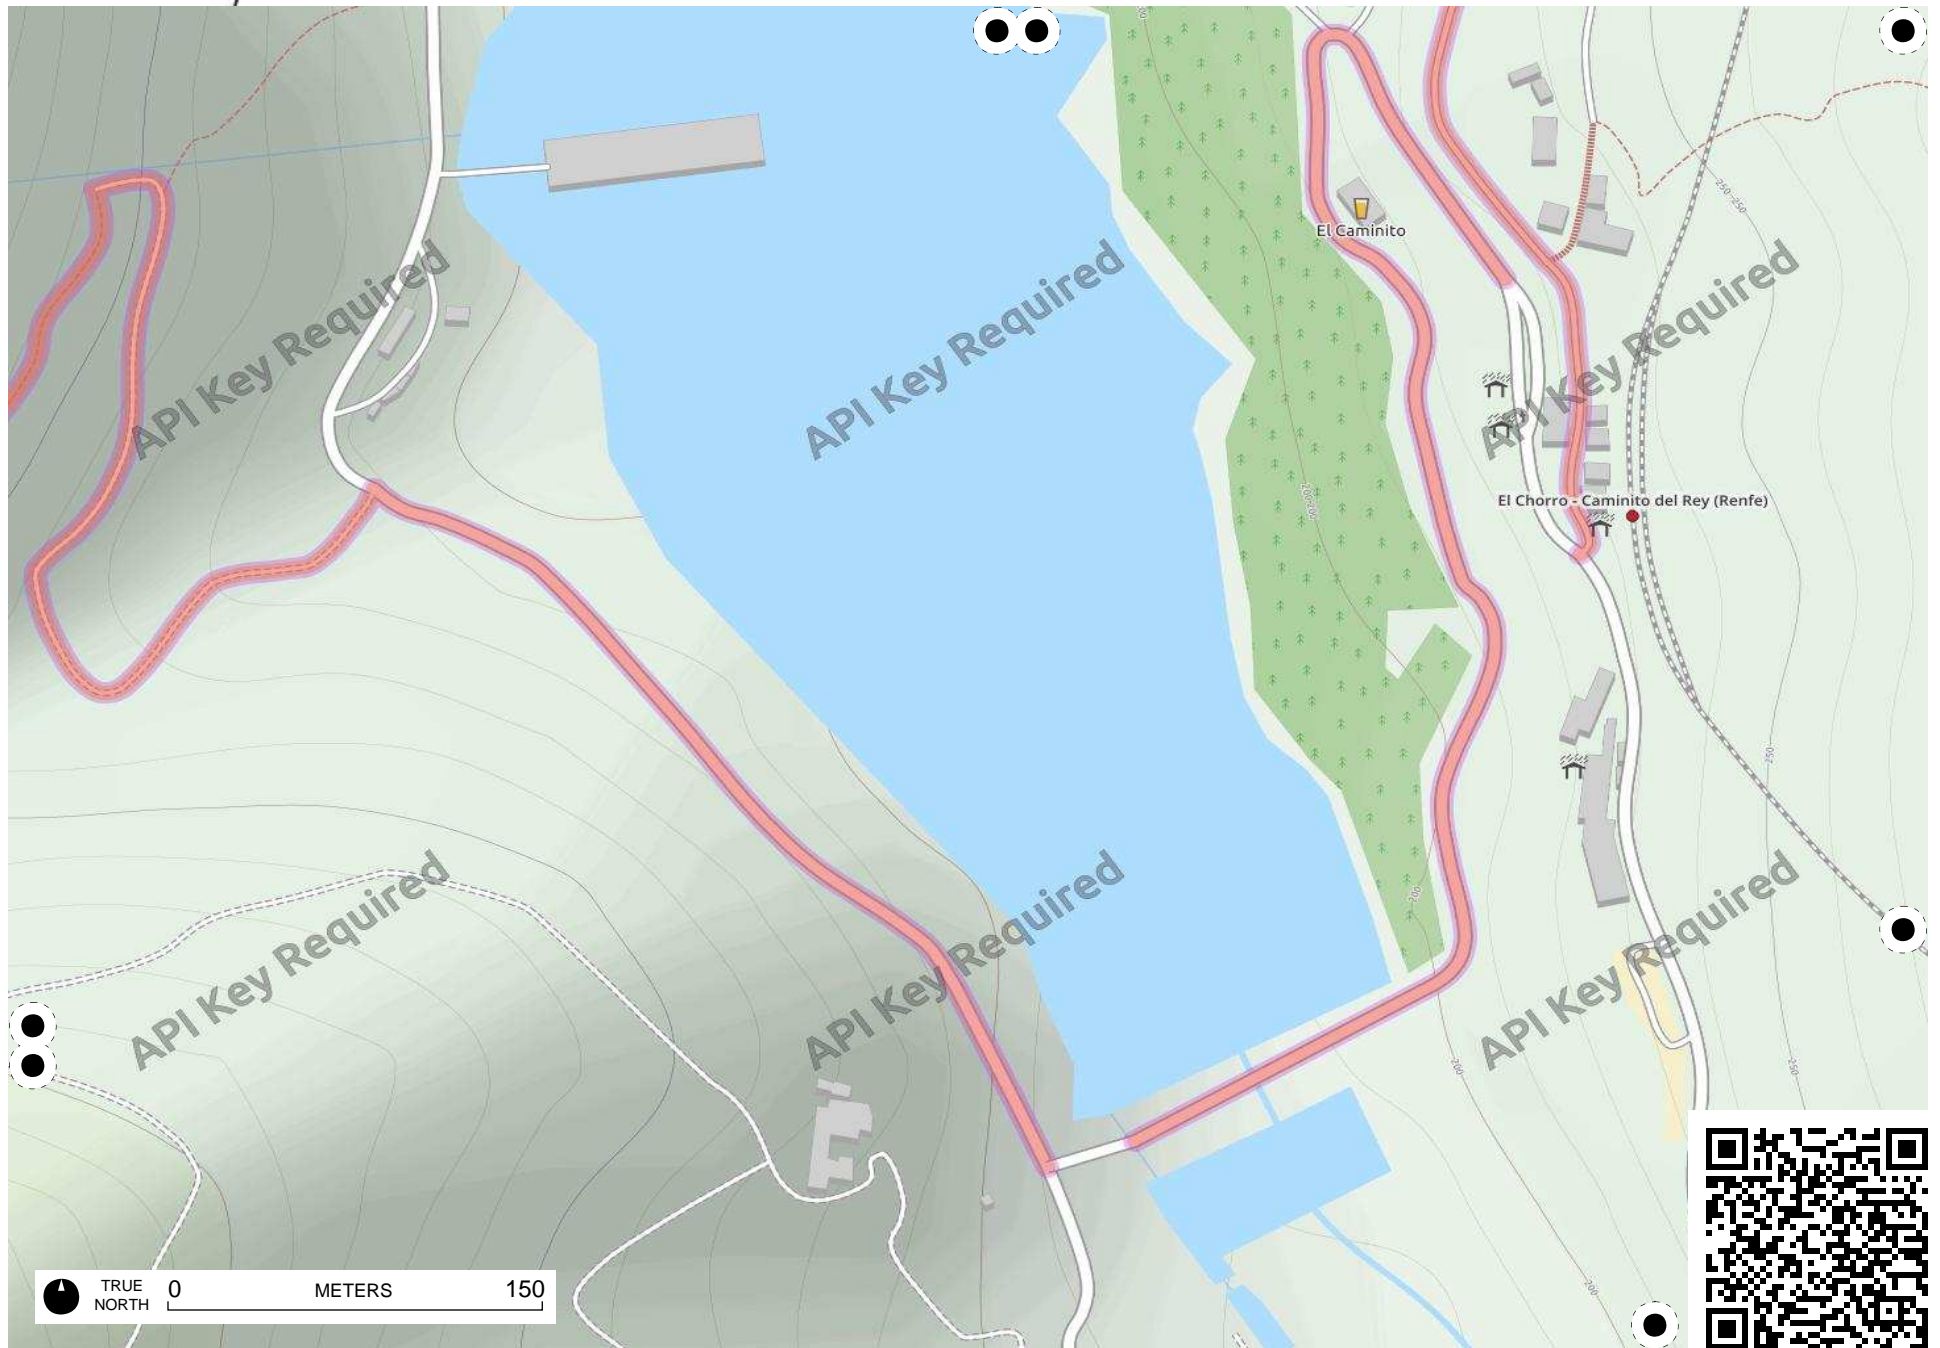

# Field Papers

Untitled

<http://fieldpapers.org/atlas/3djgb19e/A4>

TRUE NORTH 0 METERS 150

Cerro de los Hornos

API Key Required

API Key Required

API Key Required

API Key Required

API Key Required

API Key Required

TRUE NORTH 0 150 METERS

Cortijo Rodrigo

TRUE NORTH 0 METERS 150

# Field Papers

Untitled

<http://fieldpapers.org/atlas/3djgb19e/E4>

TRUE NORTH 0 METERS 150

# Field Papers

Untitled

<http://fieldpapers.org/atlas/3djgb19e/E6>

TRUE NORTH 0 METERS 150

TRUE NORTH 0 METERS 150

TRUE NORTH 0 METERS 150