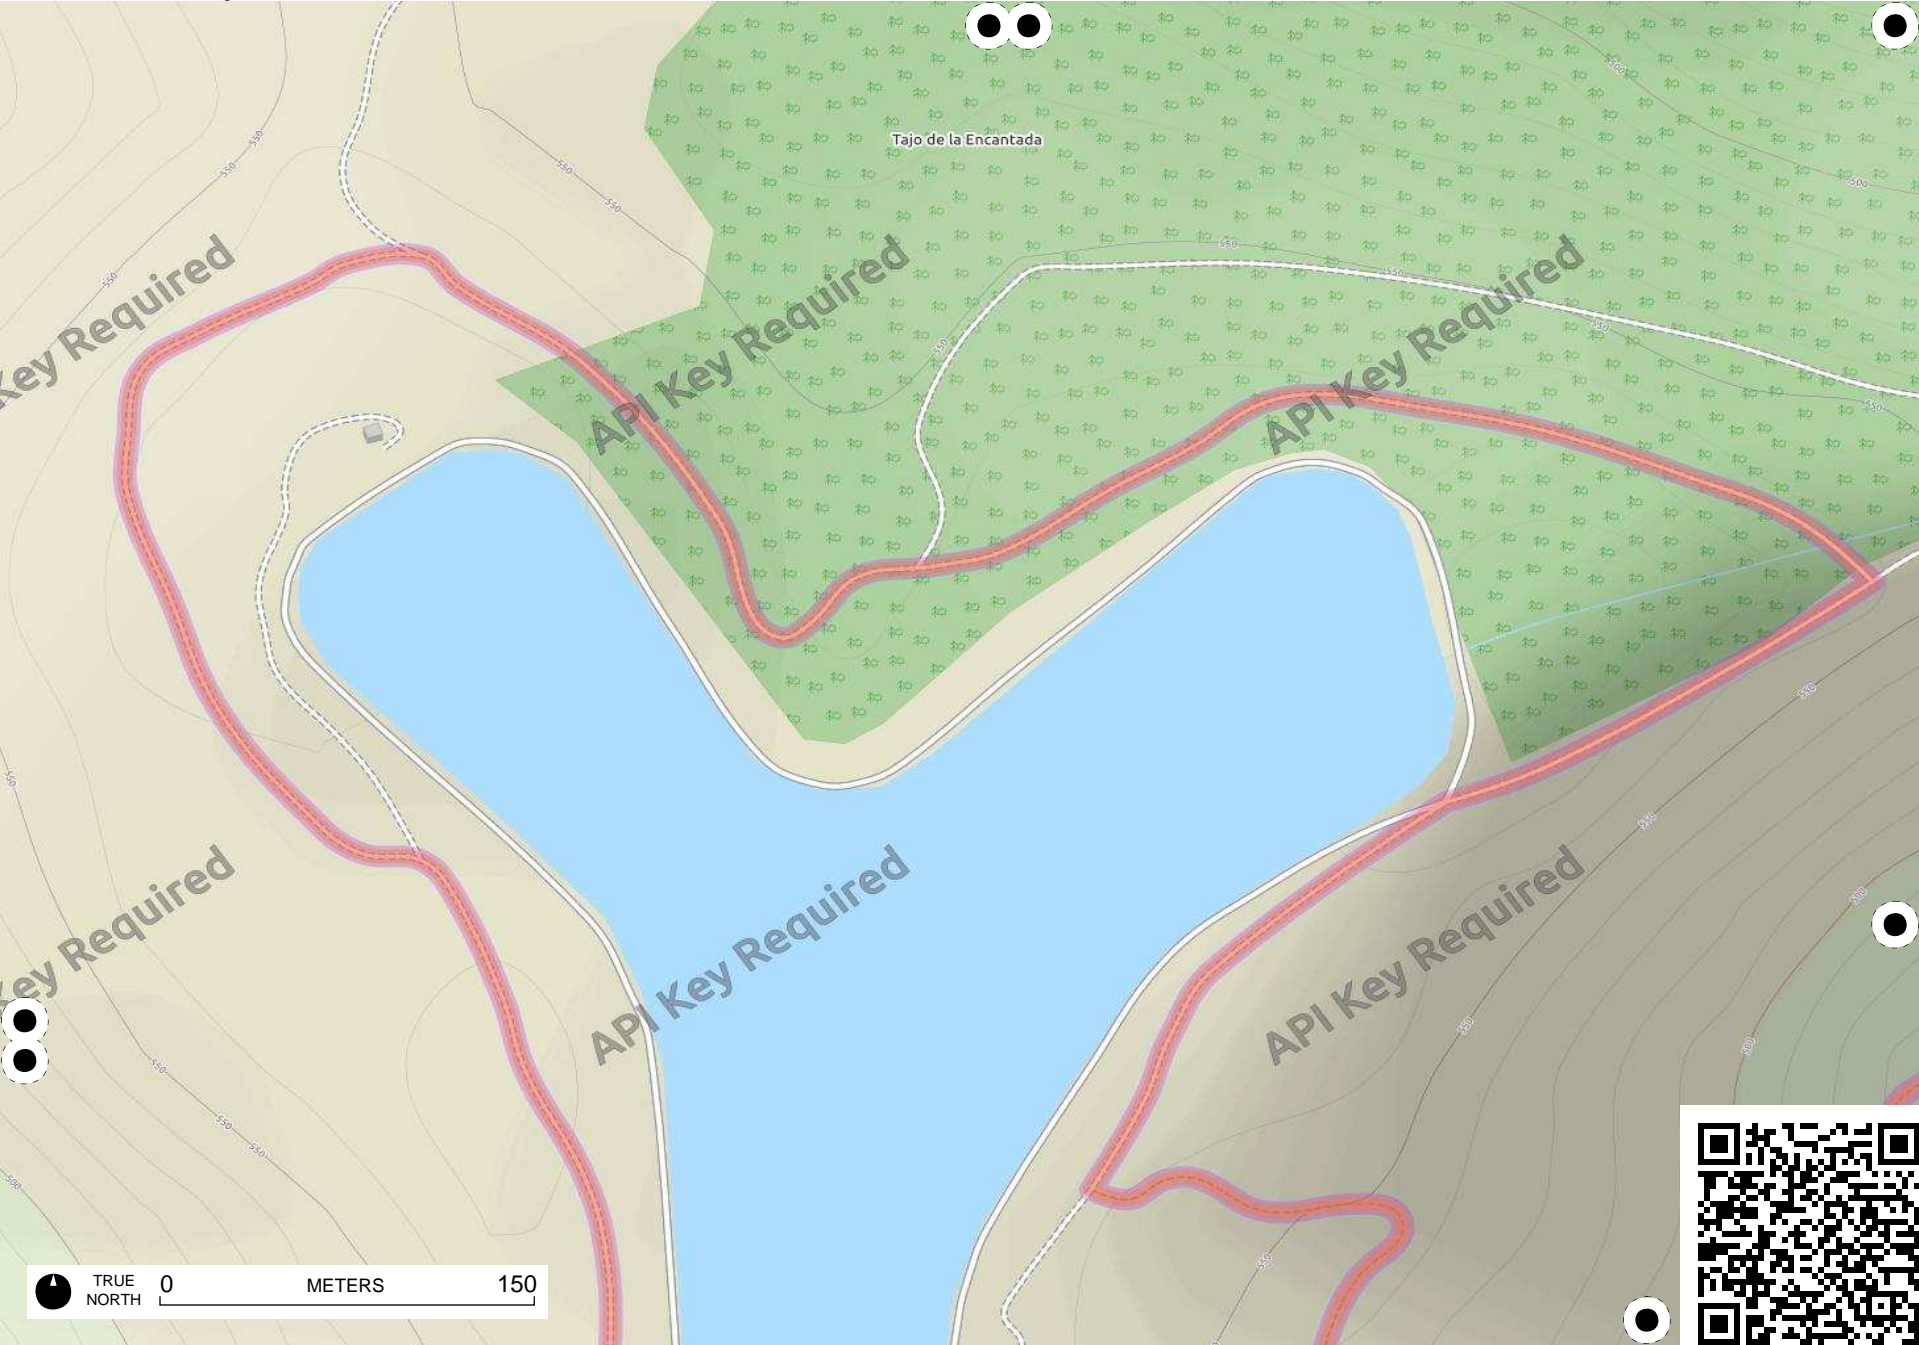

# Field Papers

Untitled

<http://fieldpapers.org/atlas/3djgb19e/A4>

TRUE NORTH 0 METERS 150

Cerro de los Hornos

API Key Required

API Key Required

API Key Required

API Key Required

API Key Required

API Key Required

TRUE NORTH 0 150 METERS

Cortijo Rodrigo

TRUE NORTH 0 METERS 150

# Field Papers

Untitled

<http://fieldpapers.org/atlas/3djgb19e/E4>

TRUE NORTH 0 METERS 150

# Field Papers

Untitled

<http://fieldpapers.org/atlas/3djgb19e/E6>

TRUE NORTH 0 METERS 150

TRUE NORTH 0 METERS 150

TRUE NORTH 0 METERS 150