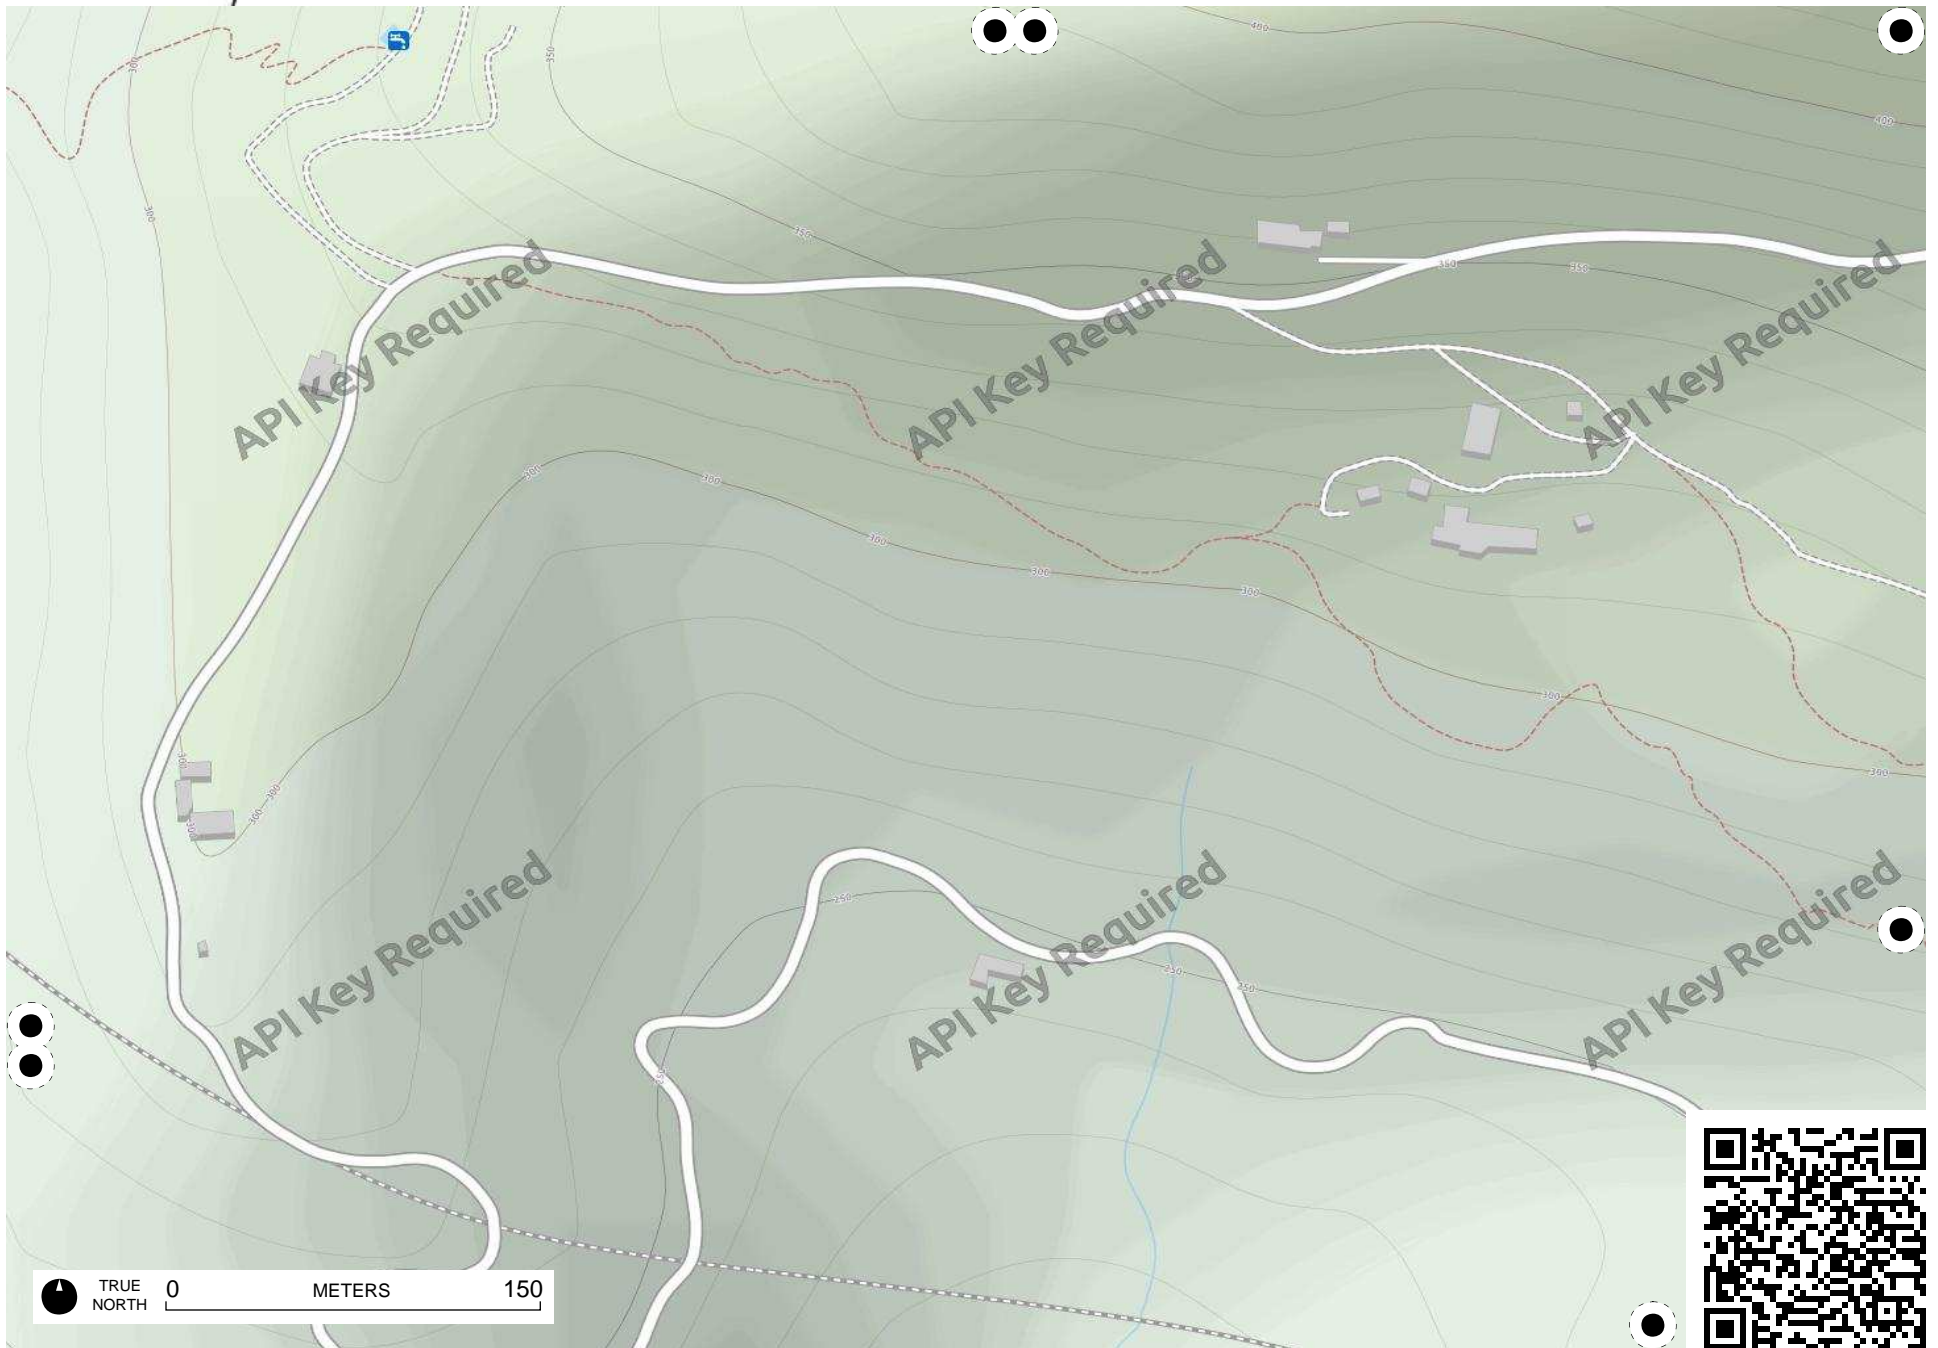

# Field Papers

Untitled

<http://fieldpapers.org/atlas/3djgb19e/A4>

TRUE NORTH 0 METERS 150

Cerro de los Hornos

API Key Required

API Key Required

API Key Required

API Key Required

API Key Required

API Key Required

TRUE NORTH 0 150 METERS

Cortijo Rodrigo

TRUE NORTH 0 METERS 150

# Field Papers

Untitled

<http://fieldpapers.org/atlas/3djgb19e/E4>

TRUE NORTH 0 METERS 150

# Field Papers

Untitled

<http://fieldpapers.org/atlas/3djgb19e/E6>

TRUE NORTH 0 METERS 150

TRUE NORTH 0 METERS 150

TRUE NORTH 0 METERS 150