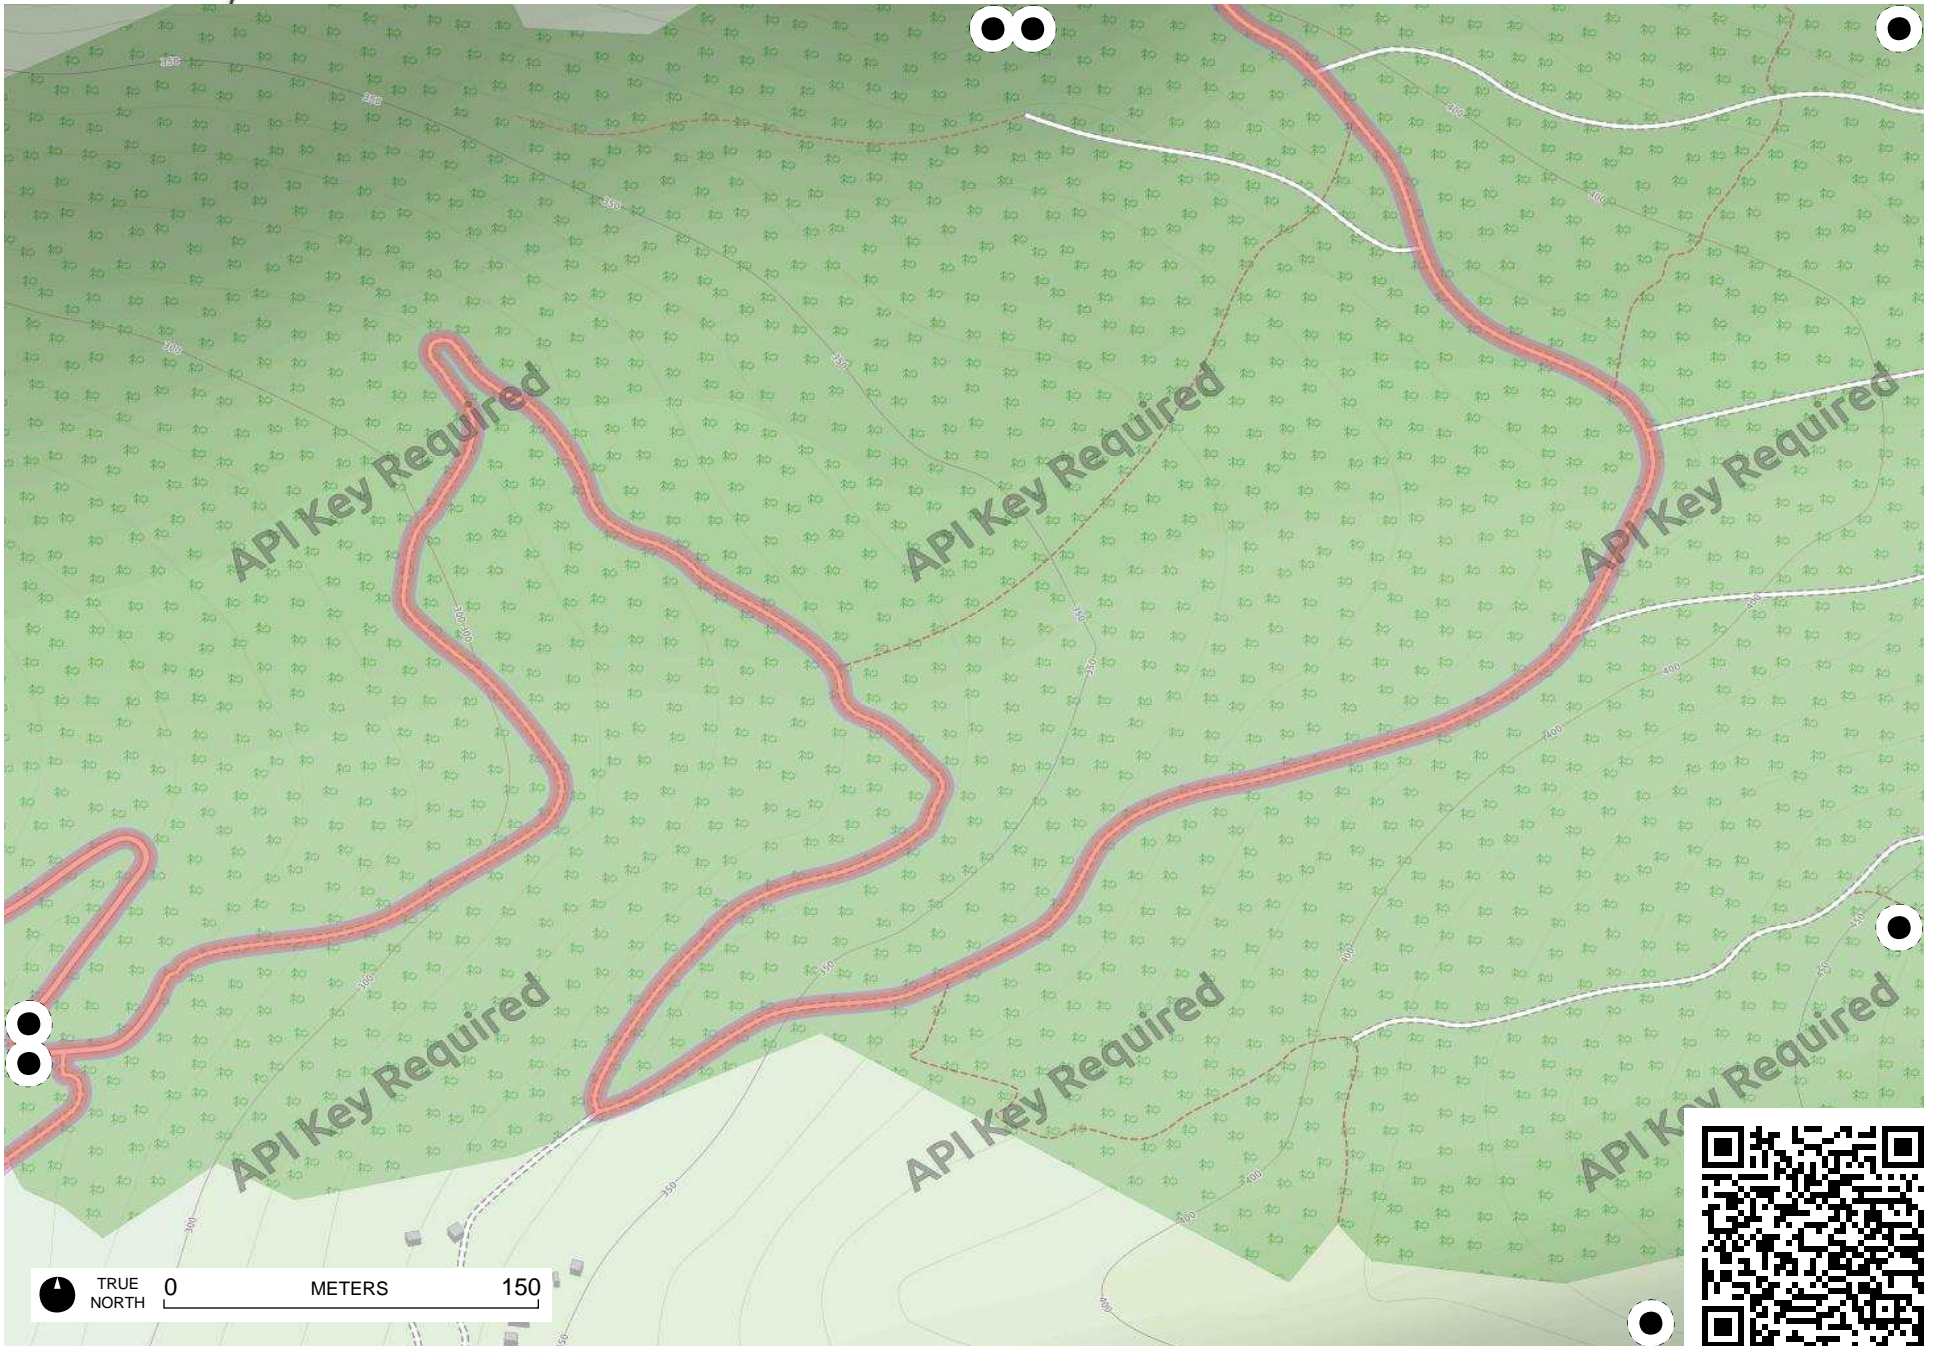

# Field Papers

Untitled

<http://fieldpapers.org/atlas/3djgb19e/A4>

TRUE NORTH 0 METERS 150

Cerro de los Hornos

API Key Required

API Key Required

API Key Required

API Key Required

API Key Required

API Key Required

TRUE NORTH 0 150 METERS

Cortijo Rodrigo

TRUE NORTH 0 METERS 150

# Field Papers

Untitled

<http://fieldpapers.org/atlas/3djgb19e/E4>

TRUE NORTH 0 METERS 150

# Field Papers

Untitled

<http://fieldpapers.org/atlas/3djgb19e/E6>

TRUE NORTH 0 METERS 150

TRUE NORTH 0 METERS 150

TRUE NORTH 0 METERS 150