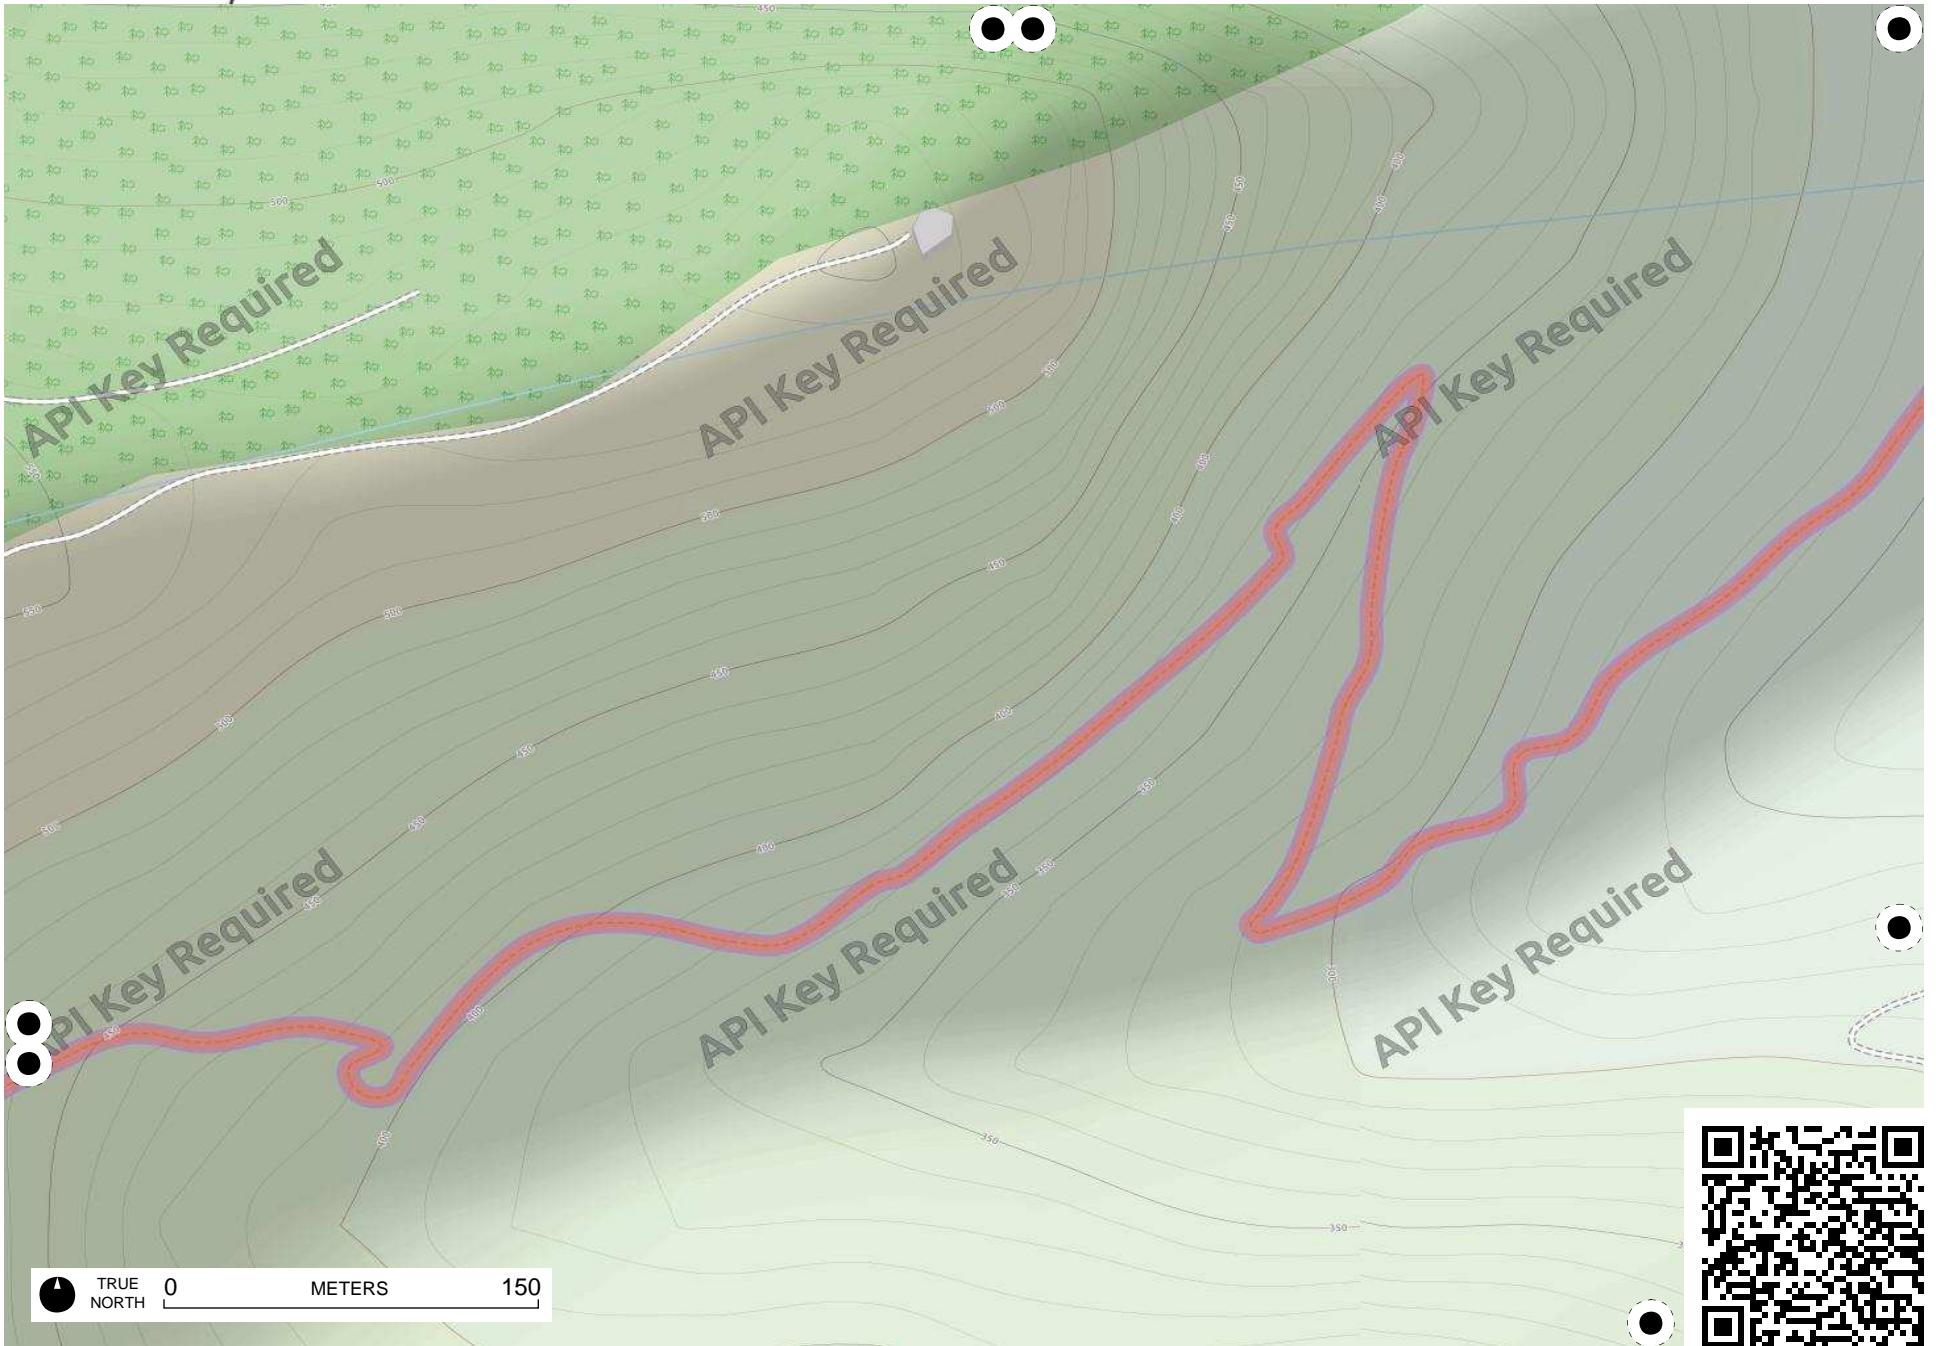

# Field Papers

Untitled

<http://fieldpapers.org/atlas/3djgb19e/A4>

TRUE NORTH 0 METERS 150

Cerro de los Hornos

API Key Required

API Key Required

API Key Required

API Key Required

API Key Required

API Key Required

TRUE NORTH 0 150 METERS

Cortijo Rodrigo

TRUE NORTH 0 METERS 150

# Field Papers

Untitled

<http://fieldpapers.org/atlas/3djgb19e/E4>

TRUE NORTH 0 METERS 150

# Field Papers

Untitled

<http://fieldpapers.org/atlas/3djgb19e/E6>

TRUE NORTH 0 METERS 150

TRUE NORTH 0 METERS 150

TRUE NORTH 0 METERS 150