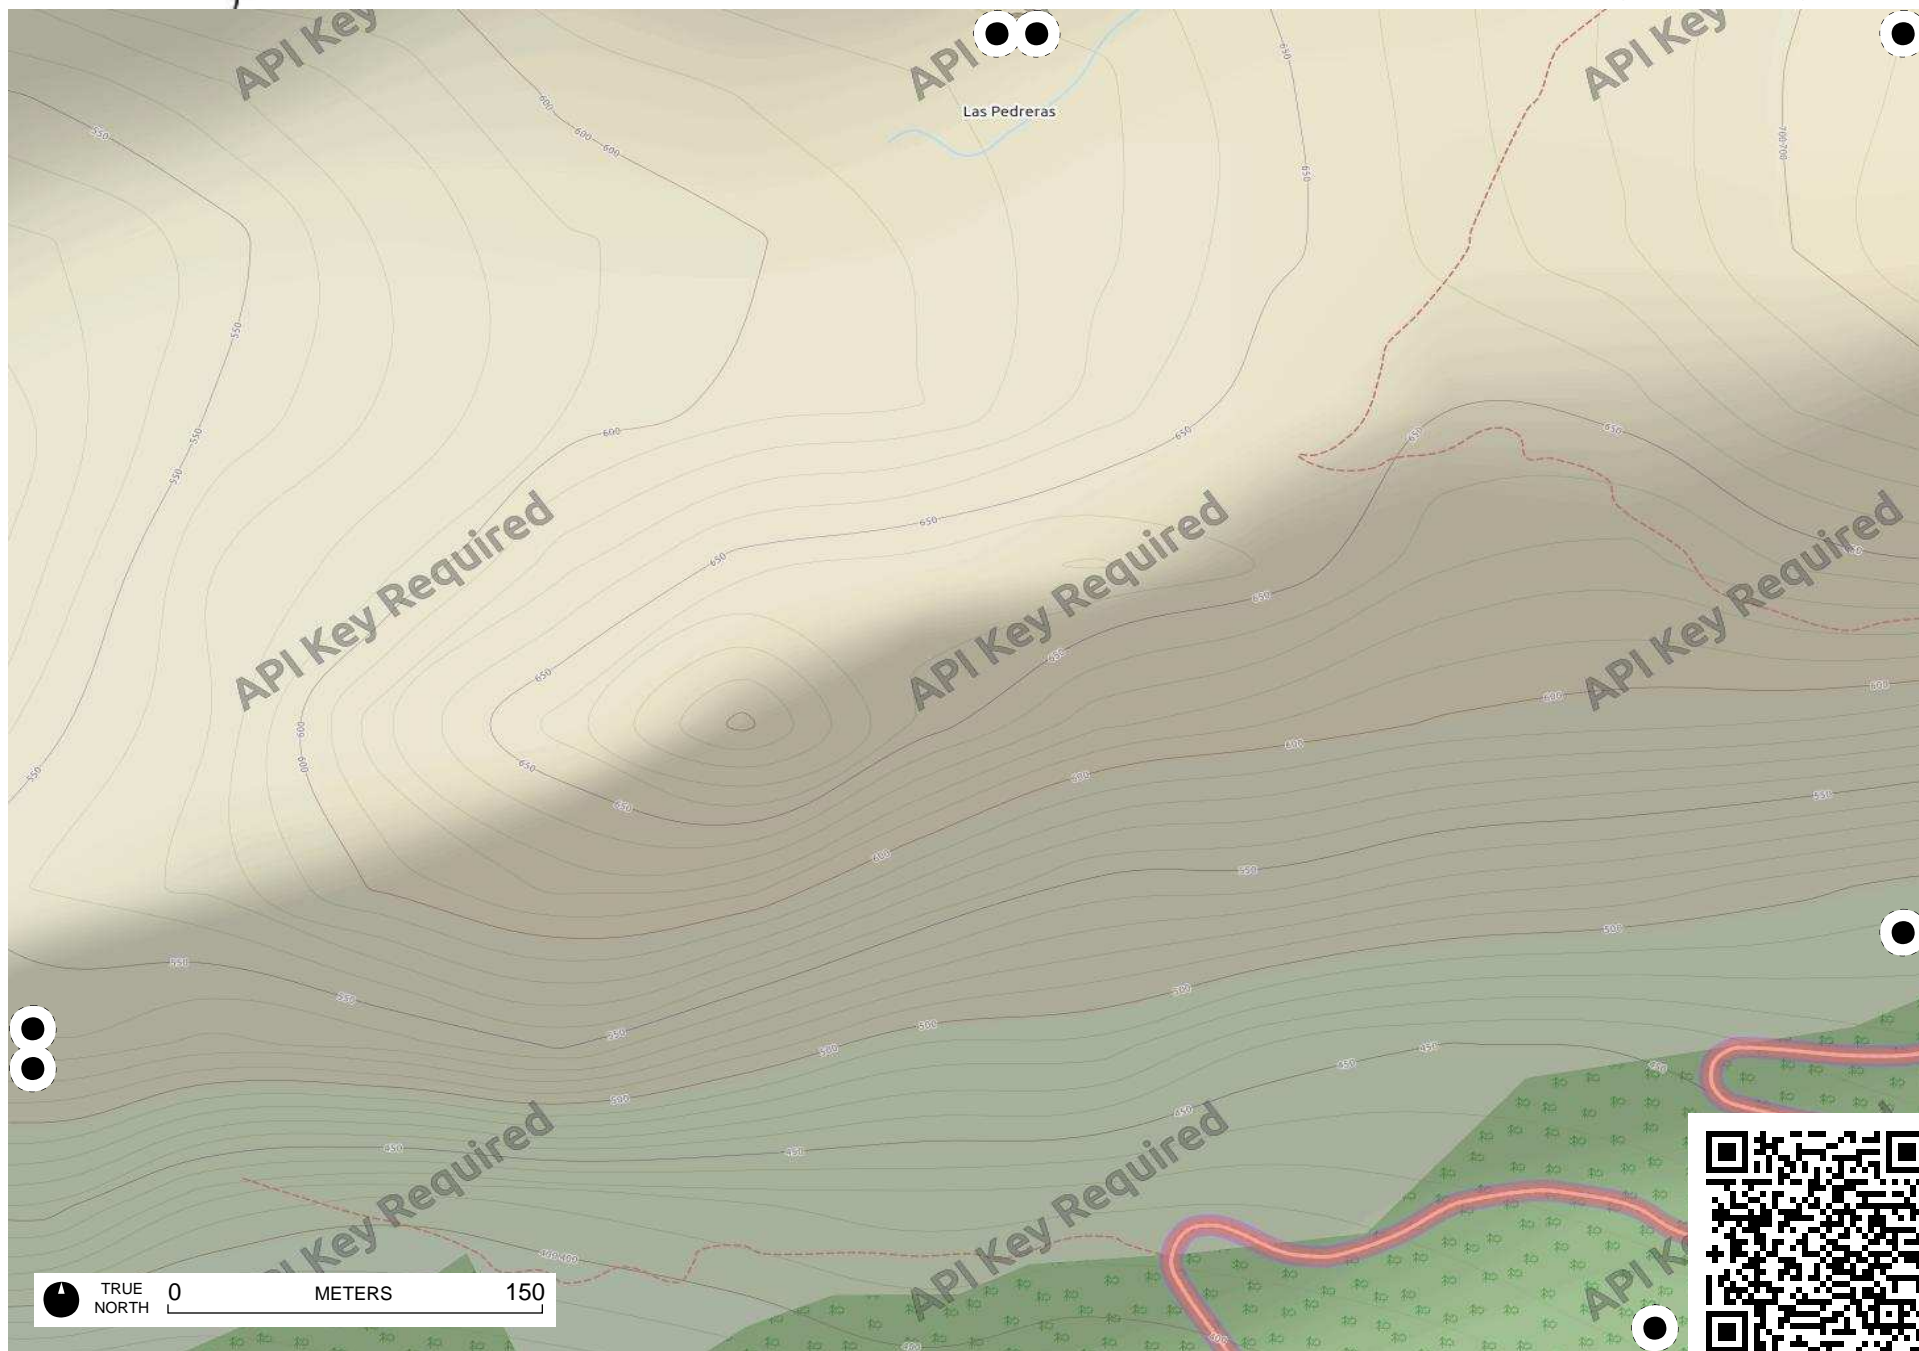

# Field Papers

Untitled

<http://fieldpapers.org/atlas/3djgb19e/A4>

TRUE NORTH 0 METERS 150

Cerro de los Hornos

API Key Required

API Key Required

API Key Required

API Key Required

API Key Required

API Key Required

TRUE NORTH 0 150 METERS

Cortijo Rodrigo

TRUE NORTH 0 METERS 150

# Field Papers

Untitled

<http://fieldpapers.org/atlas/3djgb19e/E4>

TRUE NORTH 0 METERS 150

# Field Papers

Untitled

<http://fieldpapers.org/atlas/3djgb19e/E6>

TRUE NORTH 0 METERS 150

TRUE NORTH 0 METERS 150

TRUE NORTH 0 METERS 150