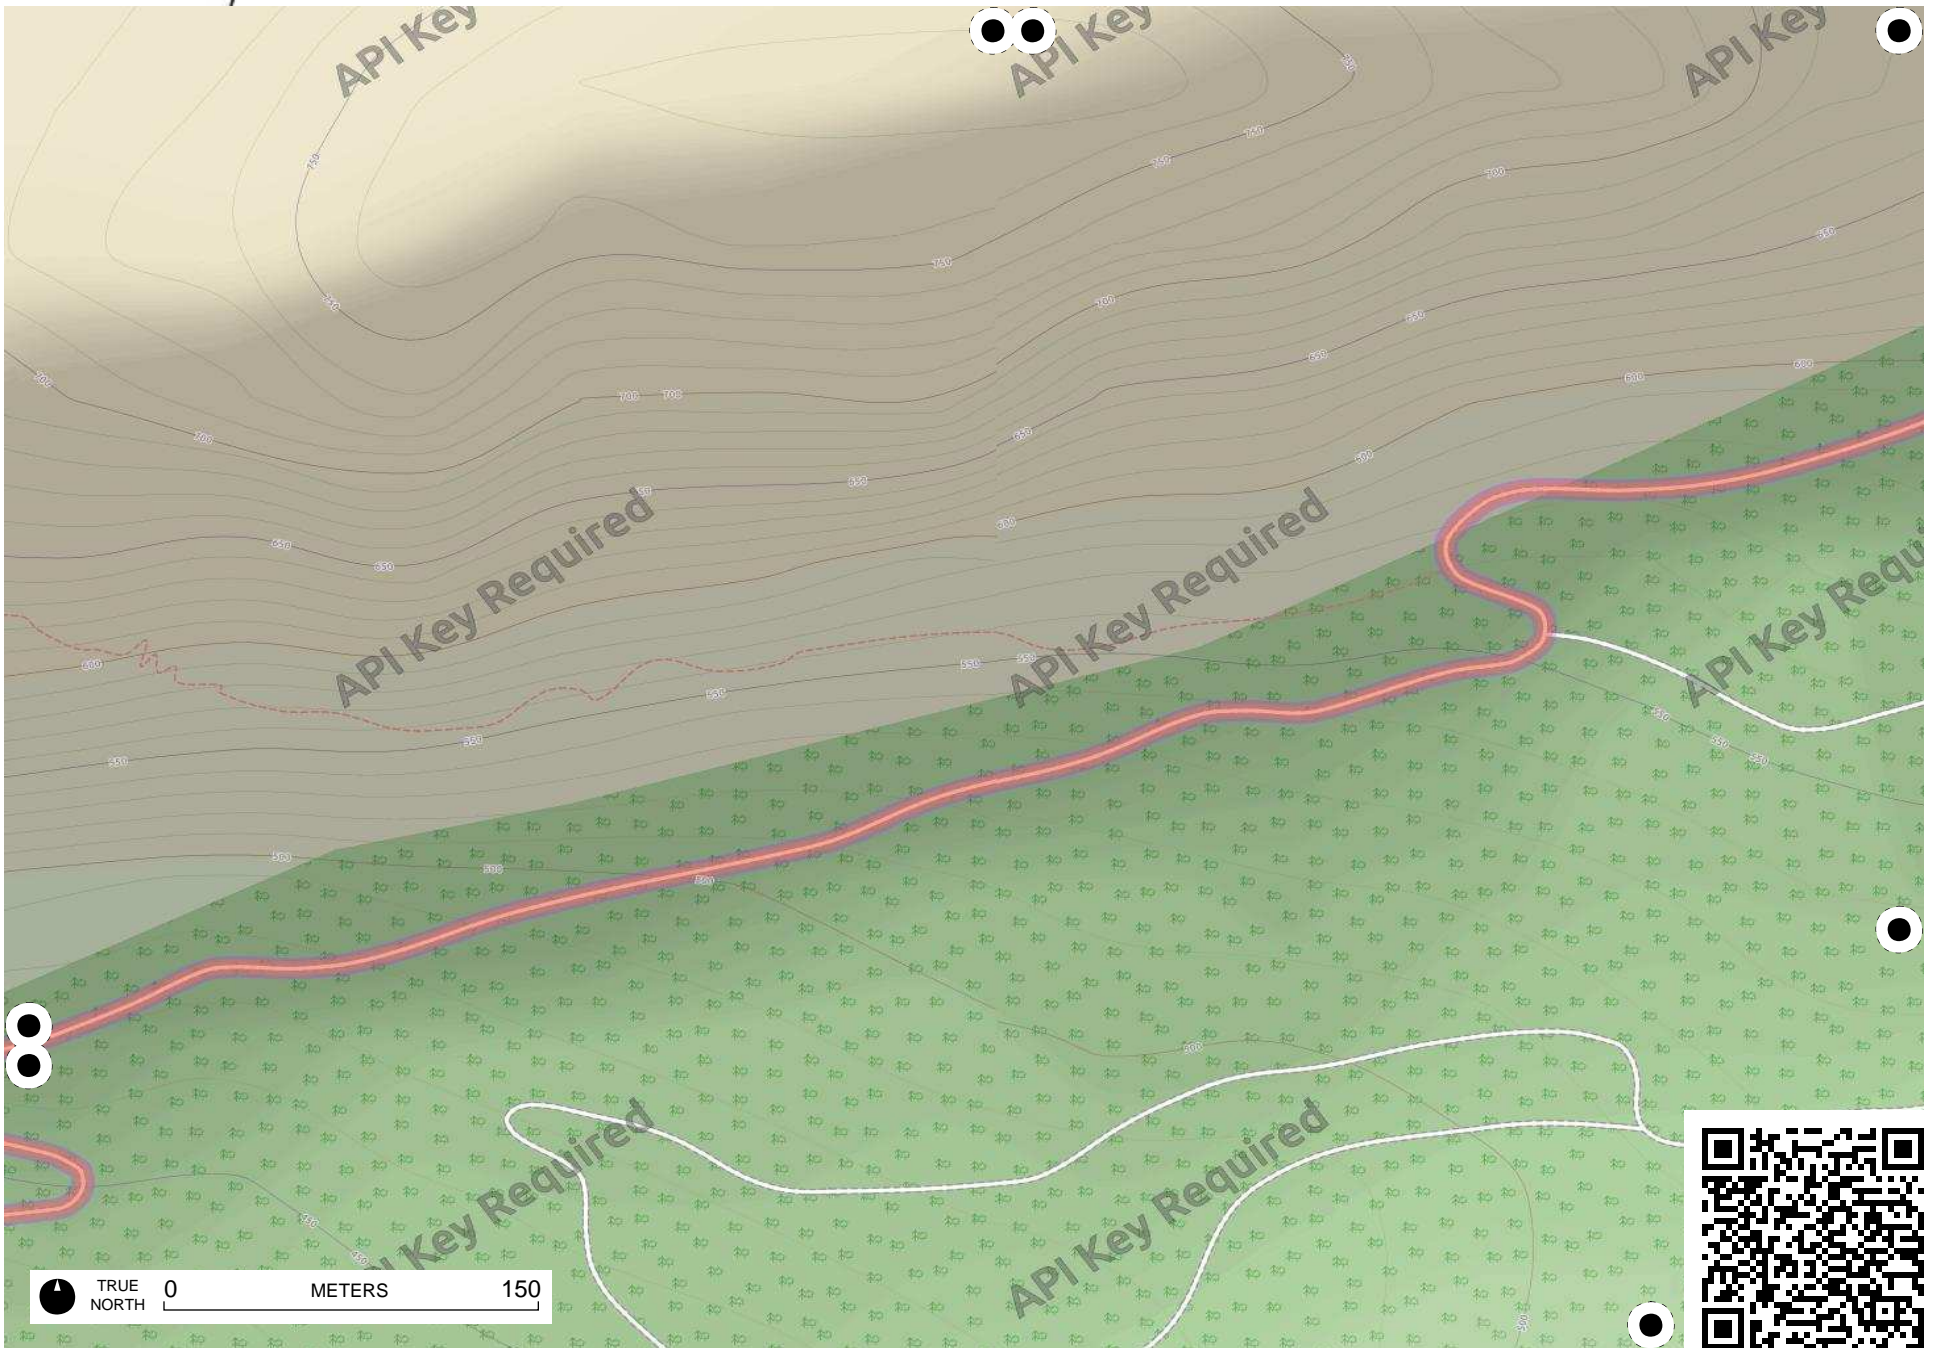

# Field Papers

Untitled

<http://fieldpapers.org/atlas/3djgb19e/A4>

TRUE NORTH 0 METERS 150

Cerro de los Hornos

API Key Required

API Key Required

API Key Required

API Key Required

API Key Required

API Key Required

TRUE NORTH 0 150 METERS

Cortijo Rodrigo

TRUE NORTH 0 METERS 150

# Field Papers

Untitled

<http://fieldpapers.org/atlas/3djgb19e/E4>

TRUE NORTH 0 METERS 150

# Field Papers

Untitled

<http://fieldpapers.org/atlas/3djgb19e/E6>

TRUE NORTH 0 METERS 150

TRUE NORTH 0 METERS 150

TRUE NORTH 0 METERS 150