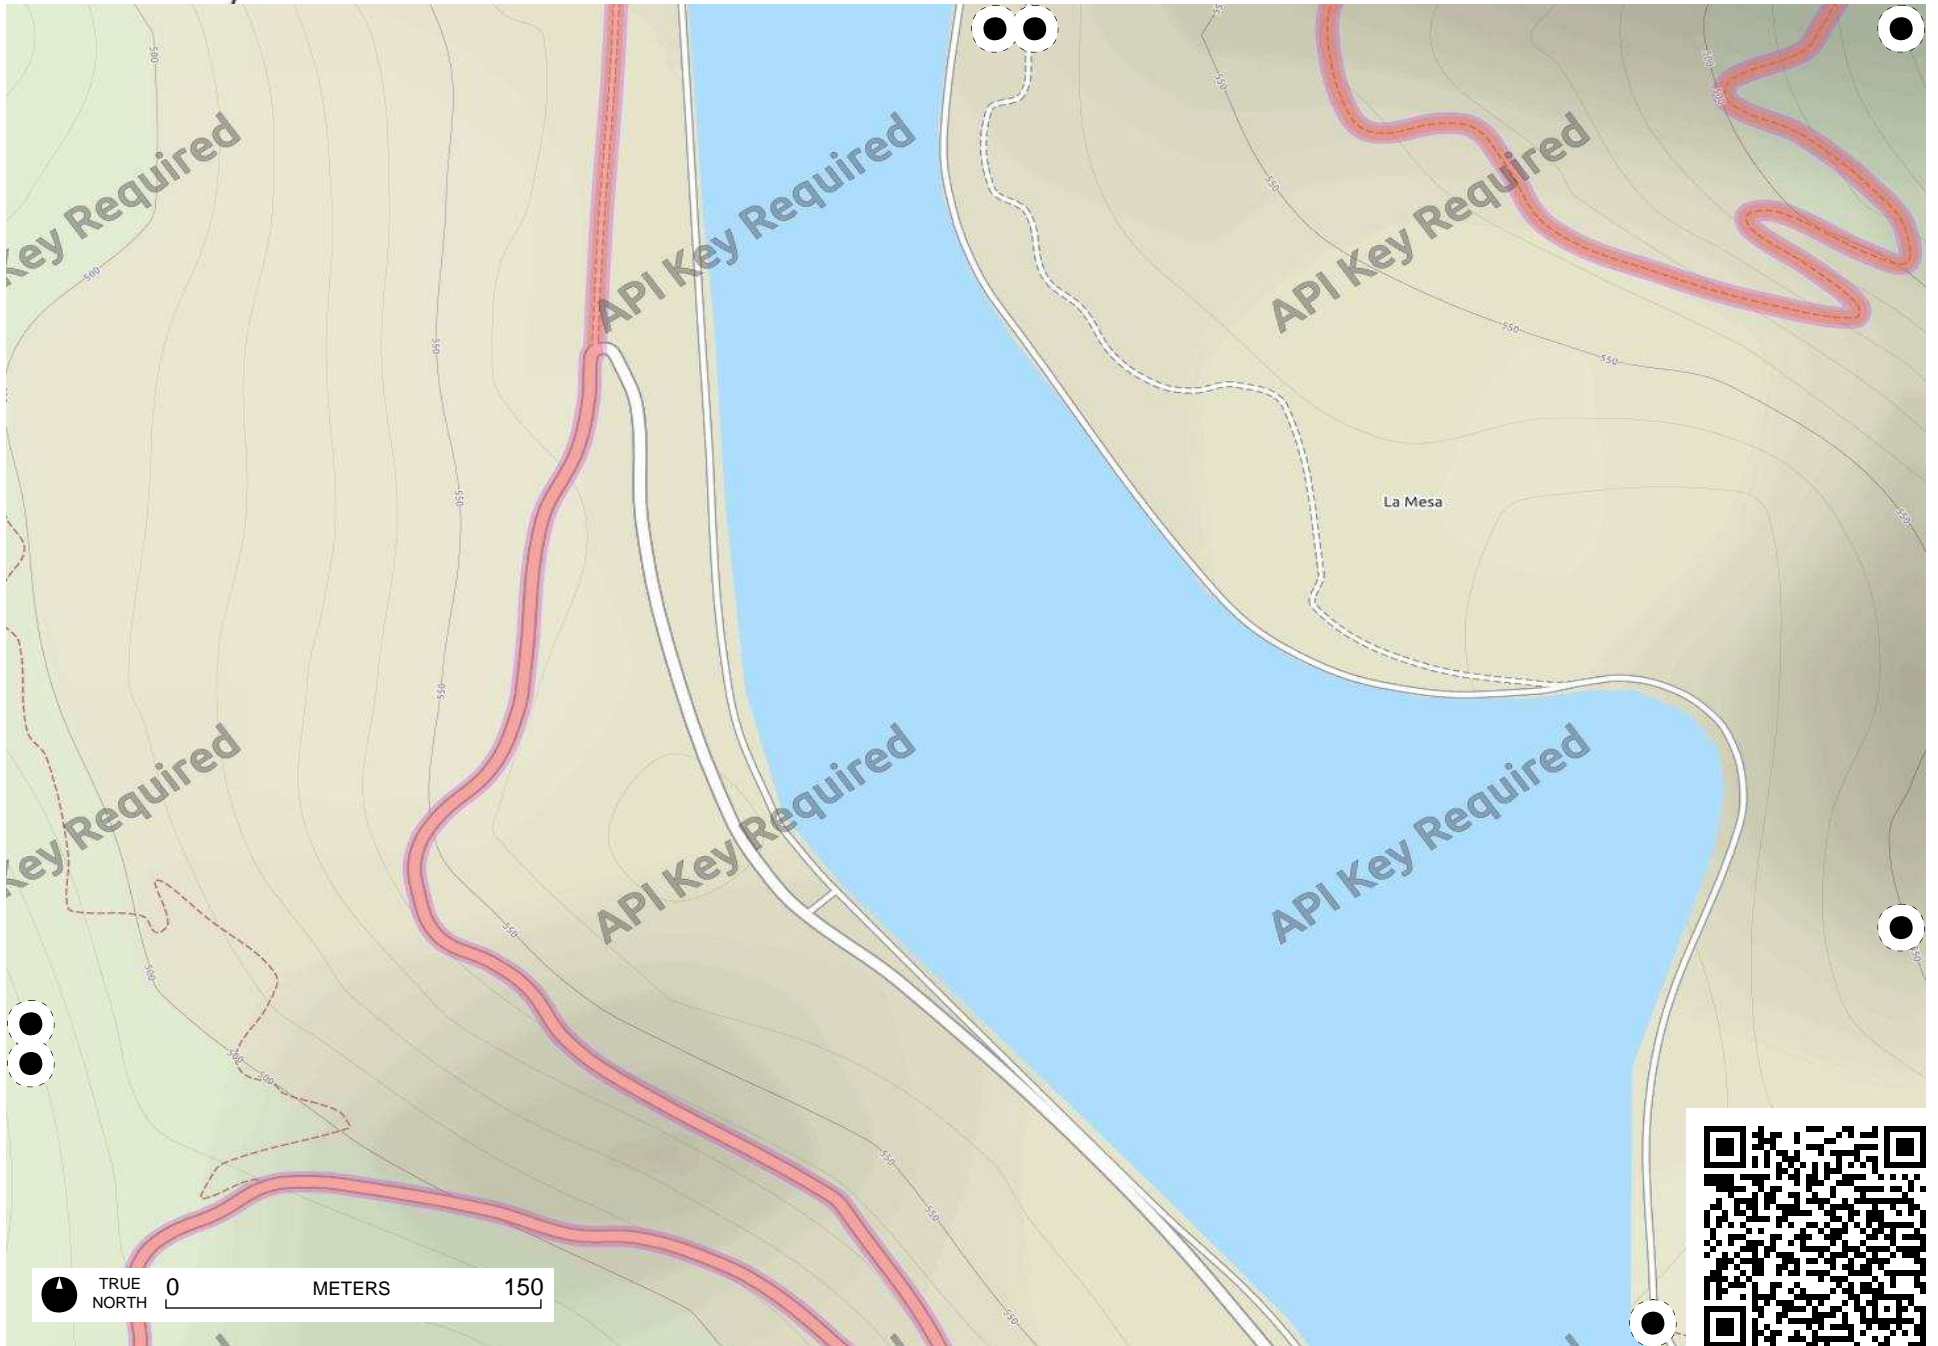

# Field Papers

Untitled

<http://fieldpapers.org/atlas/3djgb19e/A4>

TRUE NORTH 0 METERS 150

Cerro de los Hornos

API Key Required

API Key Required

API Key Required

API Key Required

API Key Required

API Key Required

TRUE NORTH 0 150 METERS

Cortijo Rodrigo

TRUE NORTH 0 METERS 150

# Field Papers

Untitled

<http://fieldpapers.org/atlas/3djgb19e/E4>

TRUE NORTH 0 METERS 150

# Field Papers

Untitled

<http://fieldpapers.org/atlas/3djgb19e/E6>

TRUE NORTH 0 METERS 150

TRUE NORTH 0 METERS 150

TRUE NORTH 0 METERS 150