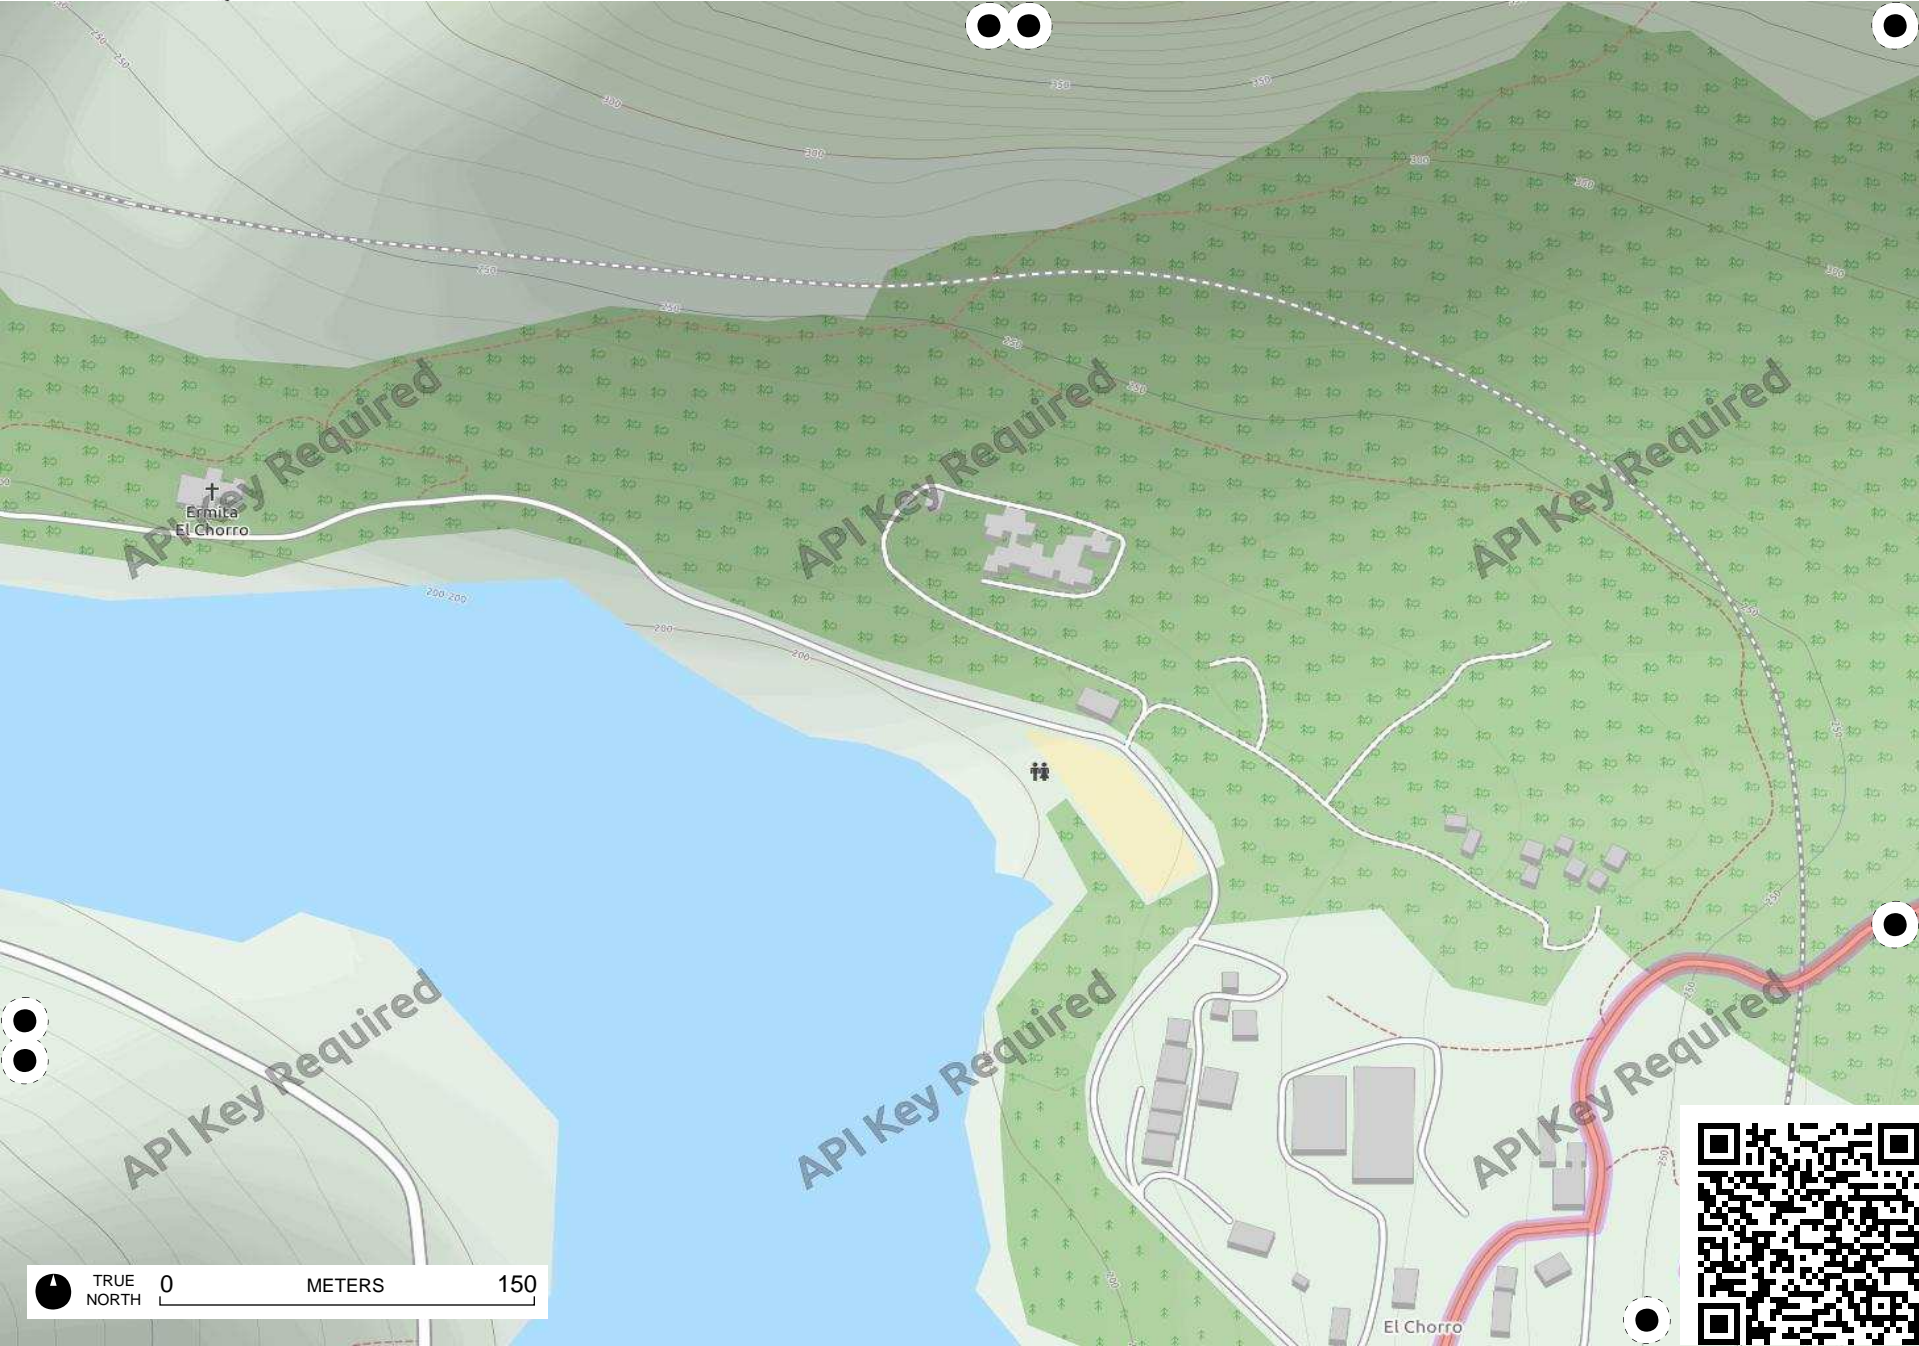

# Field Papers

Untitled

<http://fieldpapers.org/atlas/3djgb19e/A4>

TRUE NORTH 0 METERS 150

Cerro de los Hornos

API Key Required

API Key Required

API Key Required

API Key Required

API Key Required

API Key Required

TRUE NORTH 0 150 METERS

Cortijo Rodrigo

TRUE NORTH 0 METERS 150

# Field Papers

Untitled

<http://fieldpapers.org/atlas/3djgb19e/E4>

TRUE NORTH 0 METERS 150

# Field Papers

Untitled

<http://fieldpapers.org/atlas/3djgb19e/E6>

TRUE NORTH 0 METERS 150

TRUE NORTH 0 METERS 150

TRUE NORTH 0 METERS 150