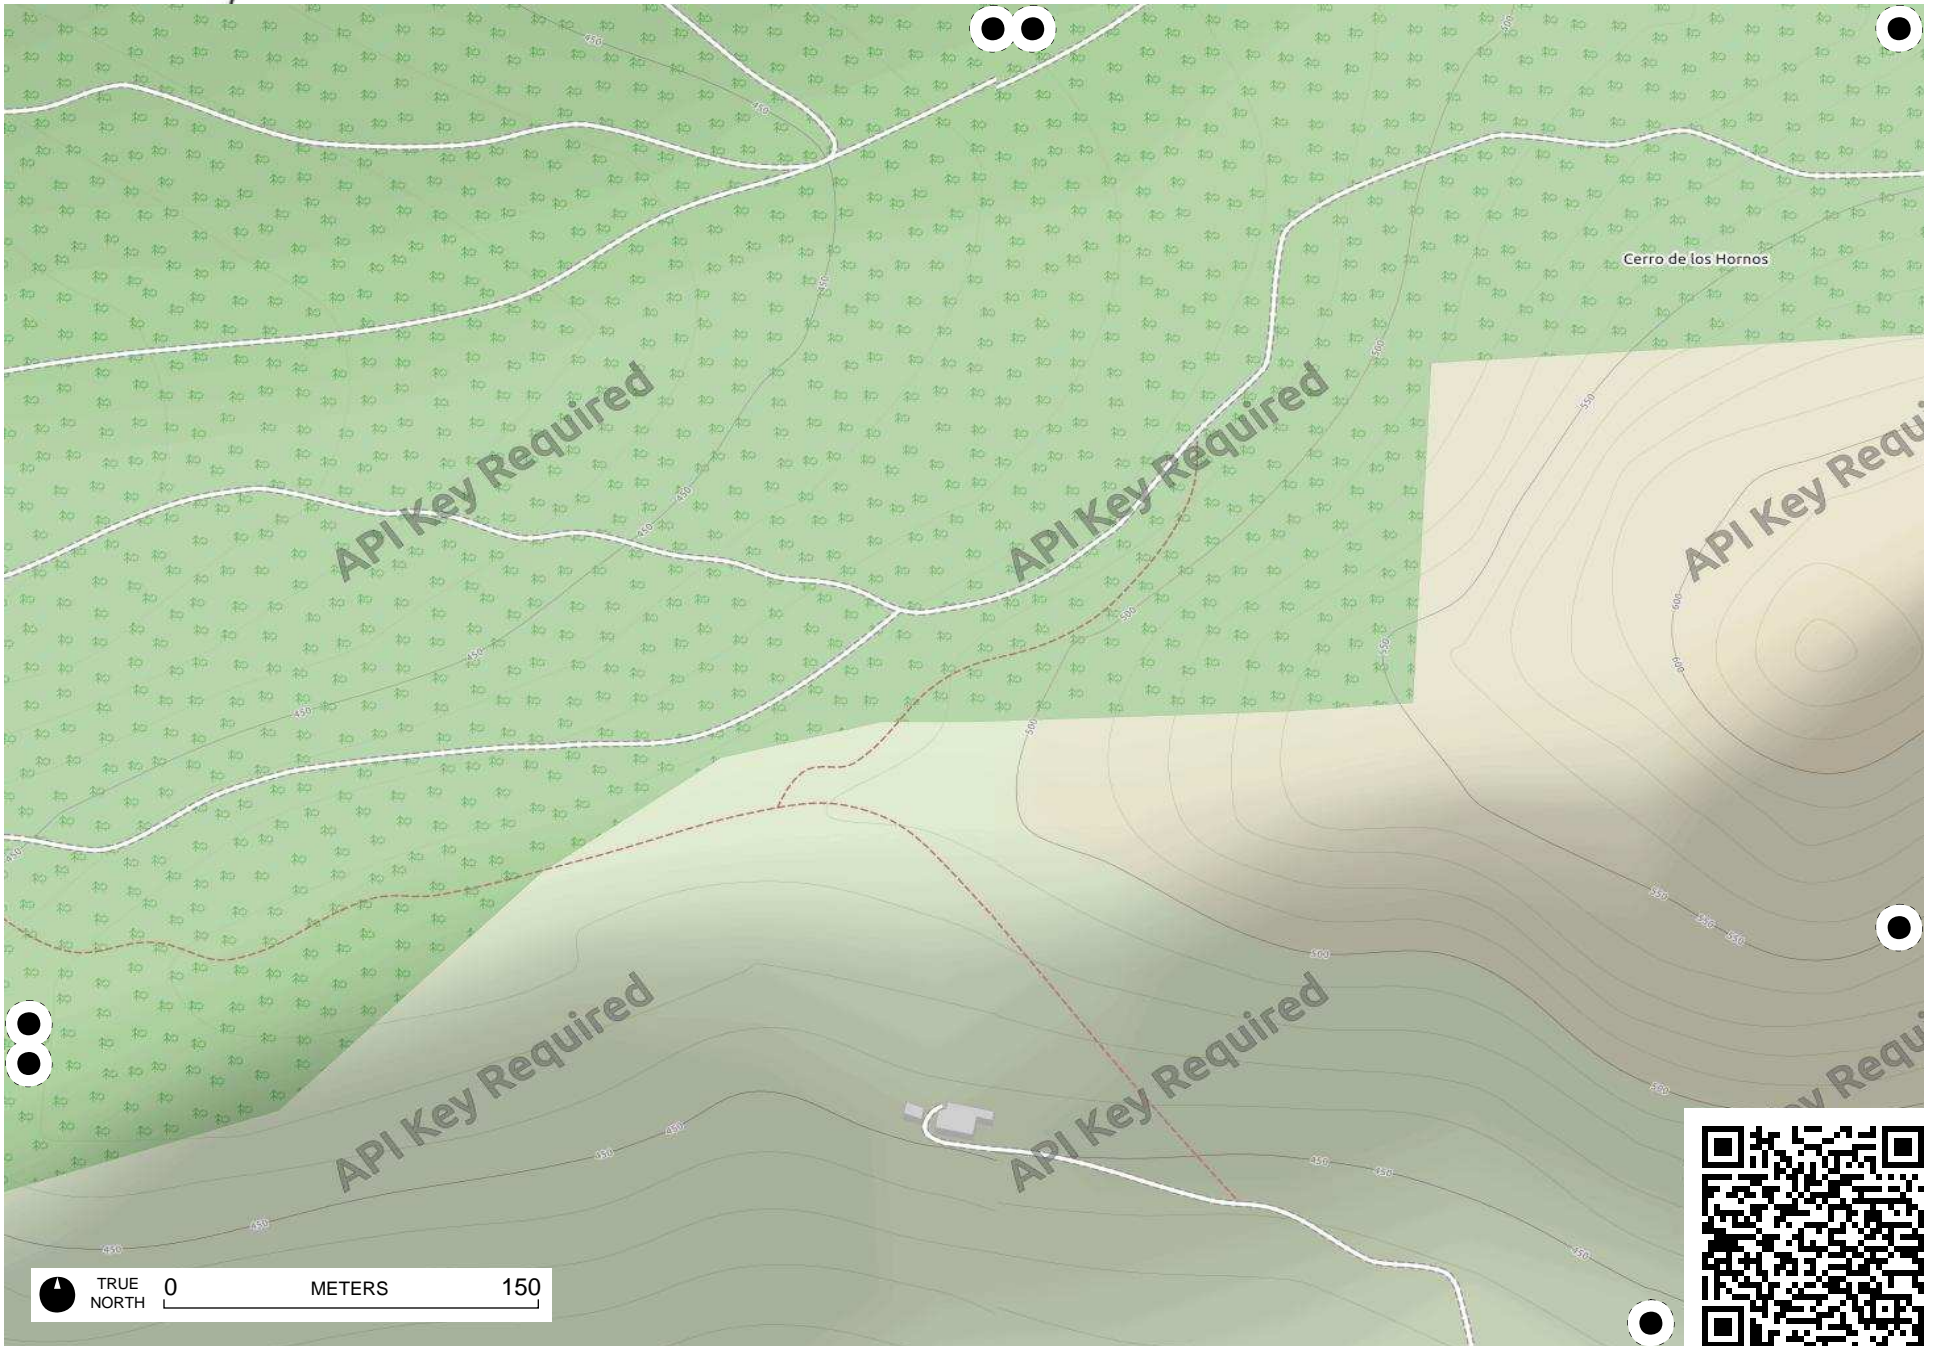

# Field Papers

Untitled

<http://fieldpapers.org/atlas/3djgb19e/A4>

TRUE NORTH 0 METERS 150

Cerro de los Hornos

API Key Required

API Key Required

API Key Required

API Key Required

API Key Required

API Key Required

TRUE NORTH 0 150 METERS

Cortijo Rodrigo

TRUE NORTH 0 METERS 150

# Field Papers

Untitled

<http://fieldpapers.org/atlas/3djgb19e/E4>

TRUE NORTH 0 METERS 150

# Field Papers

Untitled

<http://fieldpapers.org/atlas/3djgb19e/E6>

TRUE NORTH 0 METERS 150

TRUE NORTH 0 METERS 150

TRUE NORTH 0 METERS 150