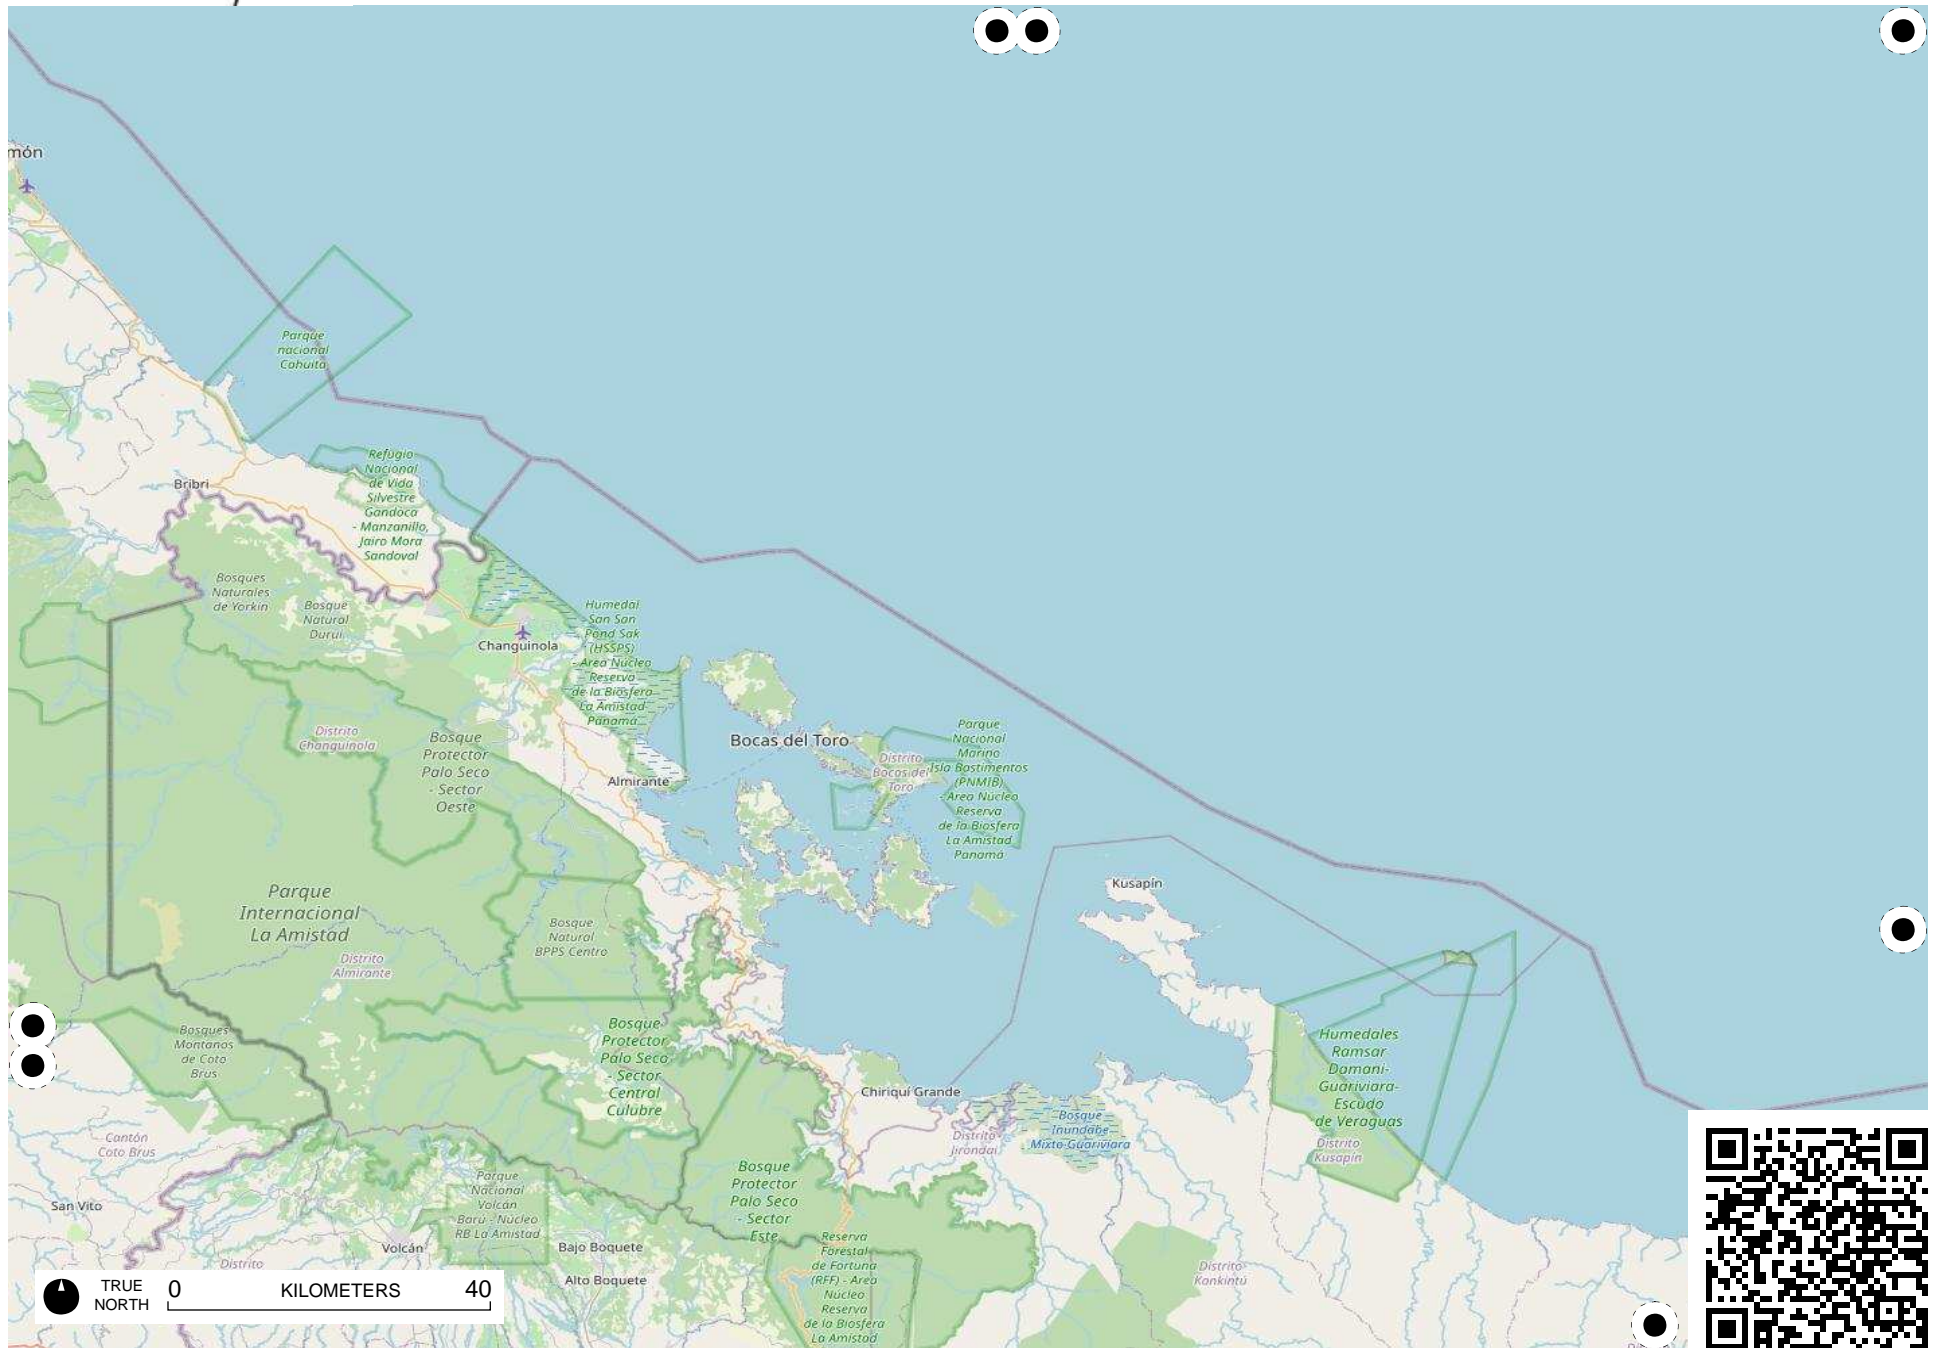

TRUE NORTH 0 200 KILOMETERS

TRUE NORTH 0 40 KILOMETERS

Field Papers

Panama

<http://fieldpapers.org/atlasses/3bn7wwmy/B3>