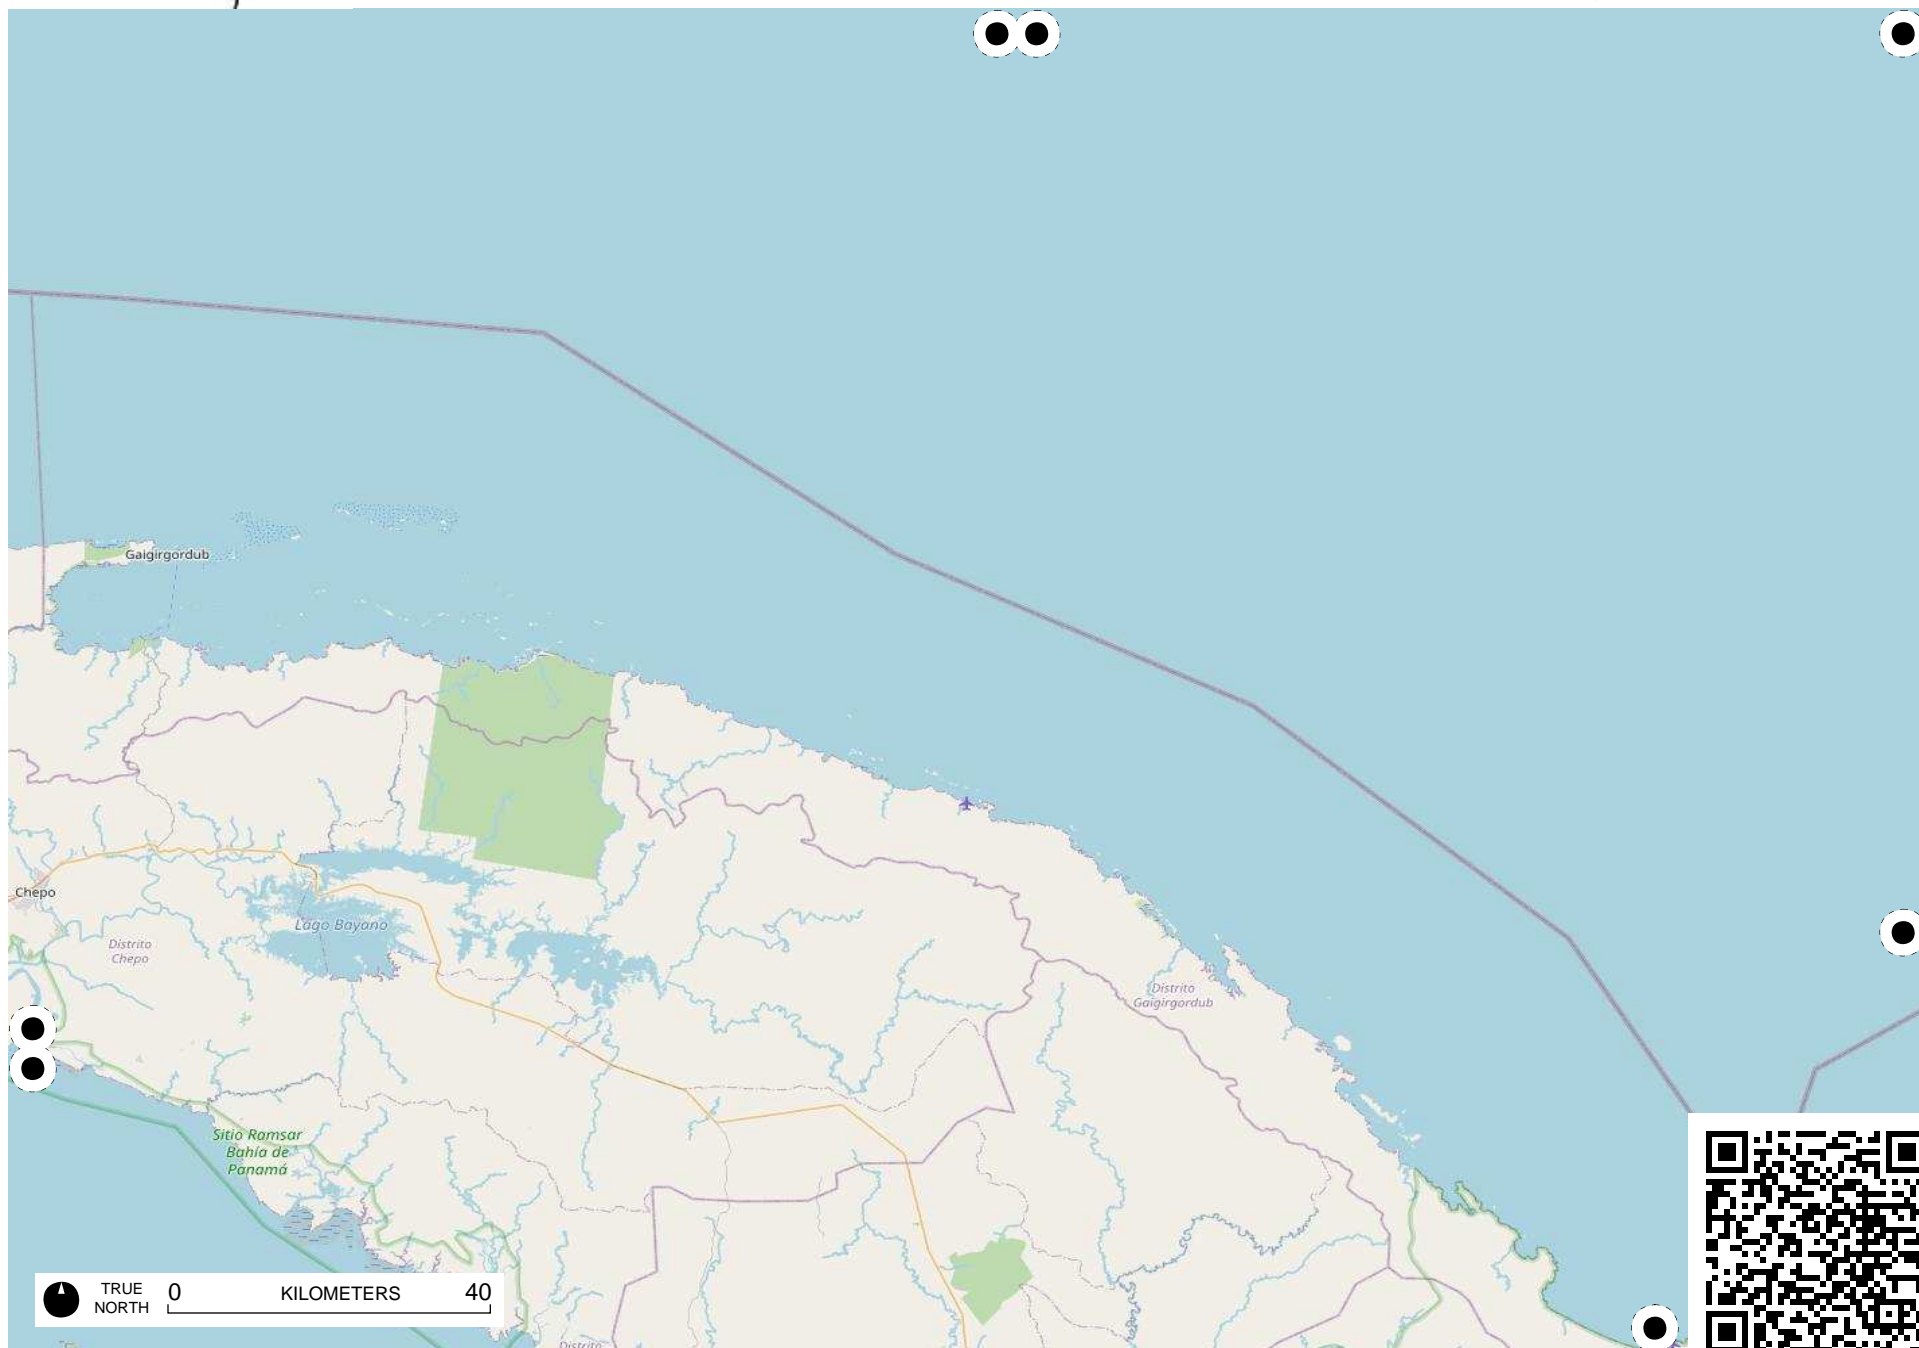

TRUE NORTH 0 200 KILOMETERS

TRUE NORTH 0 40 KILOMETERS

Field Papers

Panama

<http://fieldpapers.org/atlasses/3bn7wwmy/B3>