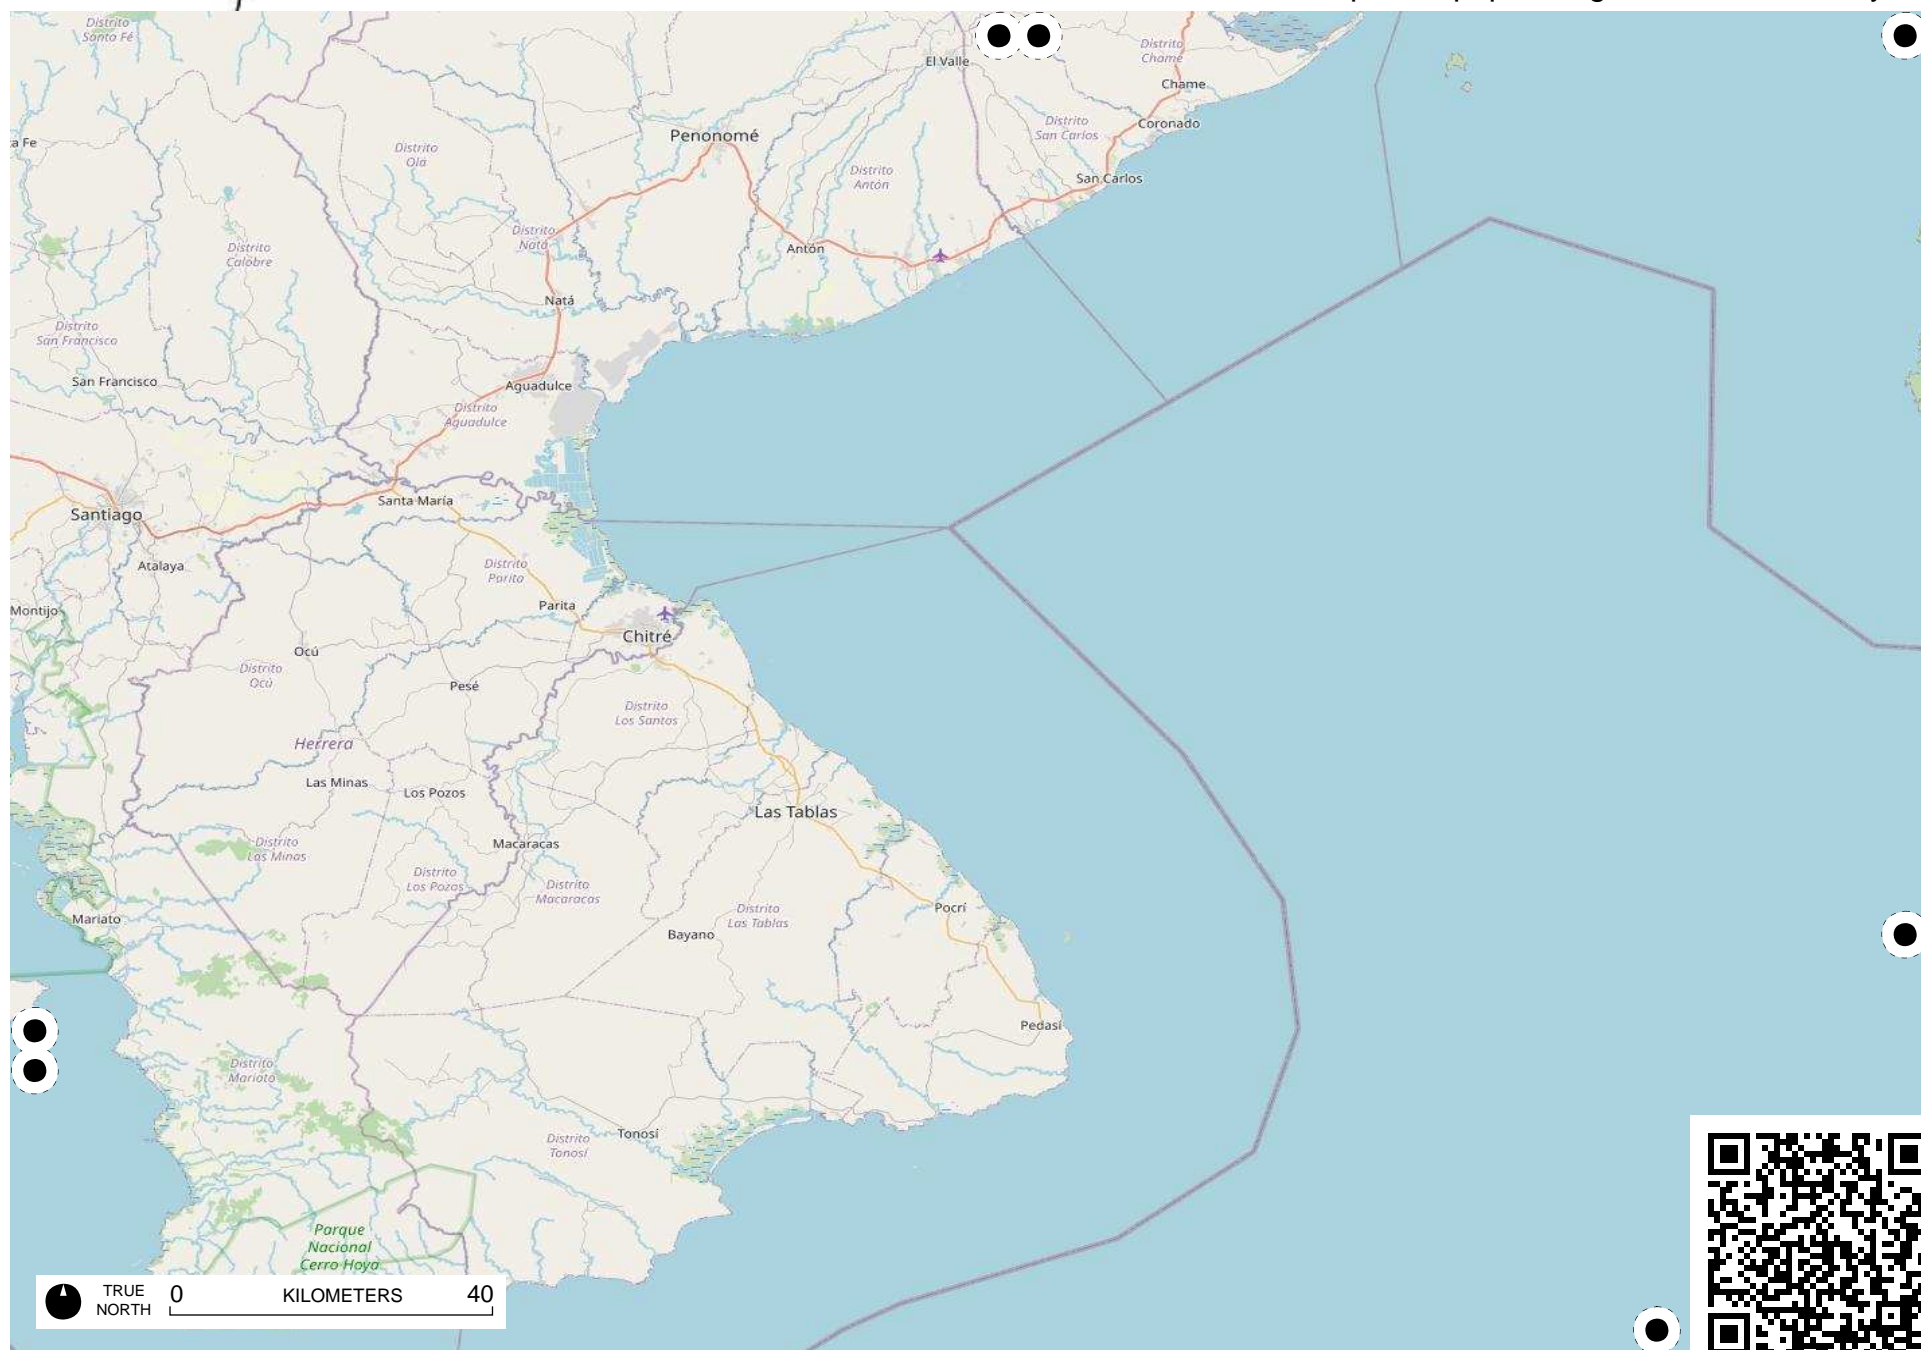

TRUE NORTH 0 200 KILOMETERS

TRUE NORTH 0 40 KILOMETERS

Field Papers

Panama

<http://fieldpapers.org/atlasses/3bn7wwmy/B3>