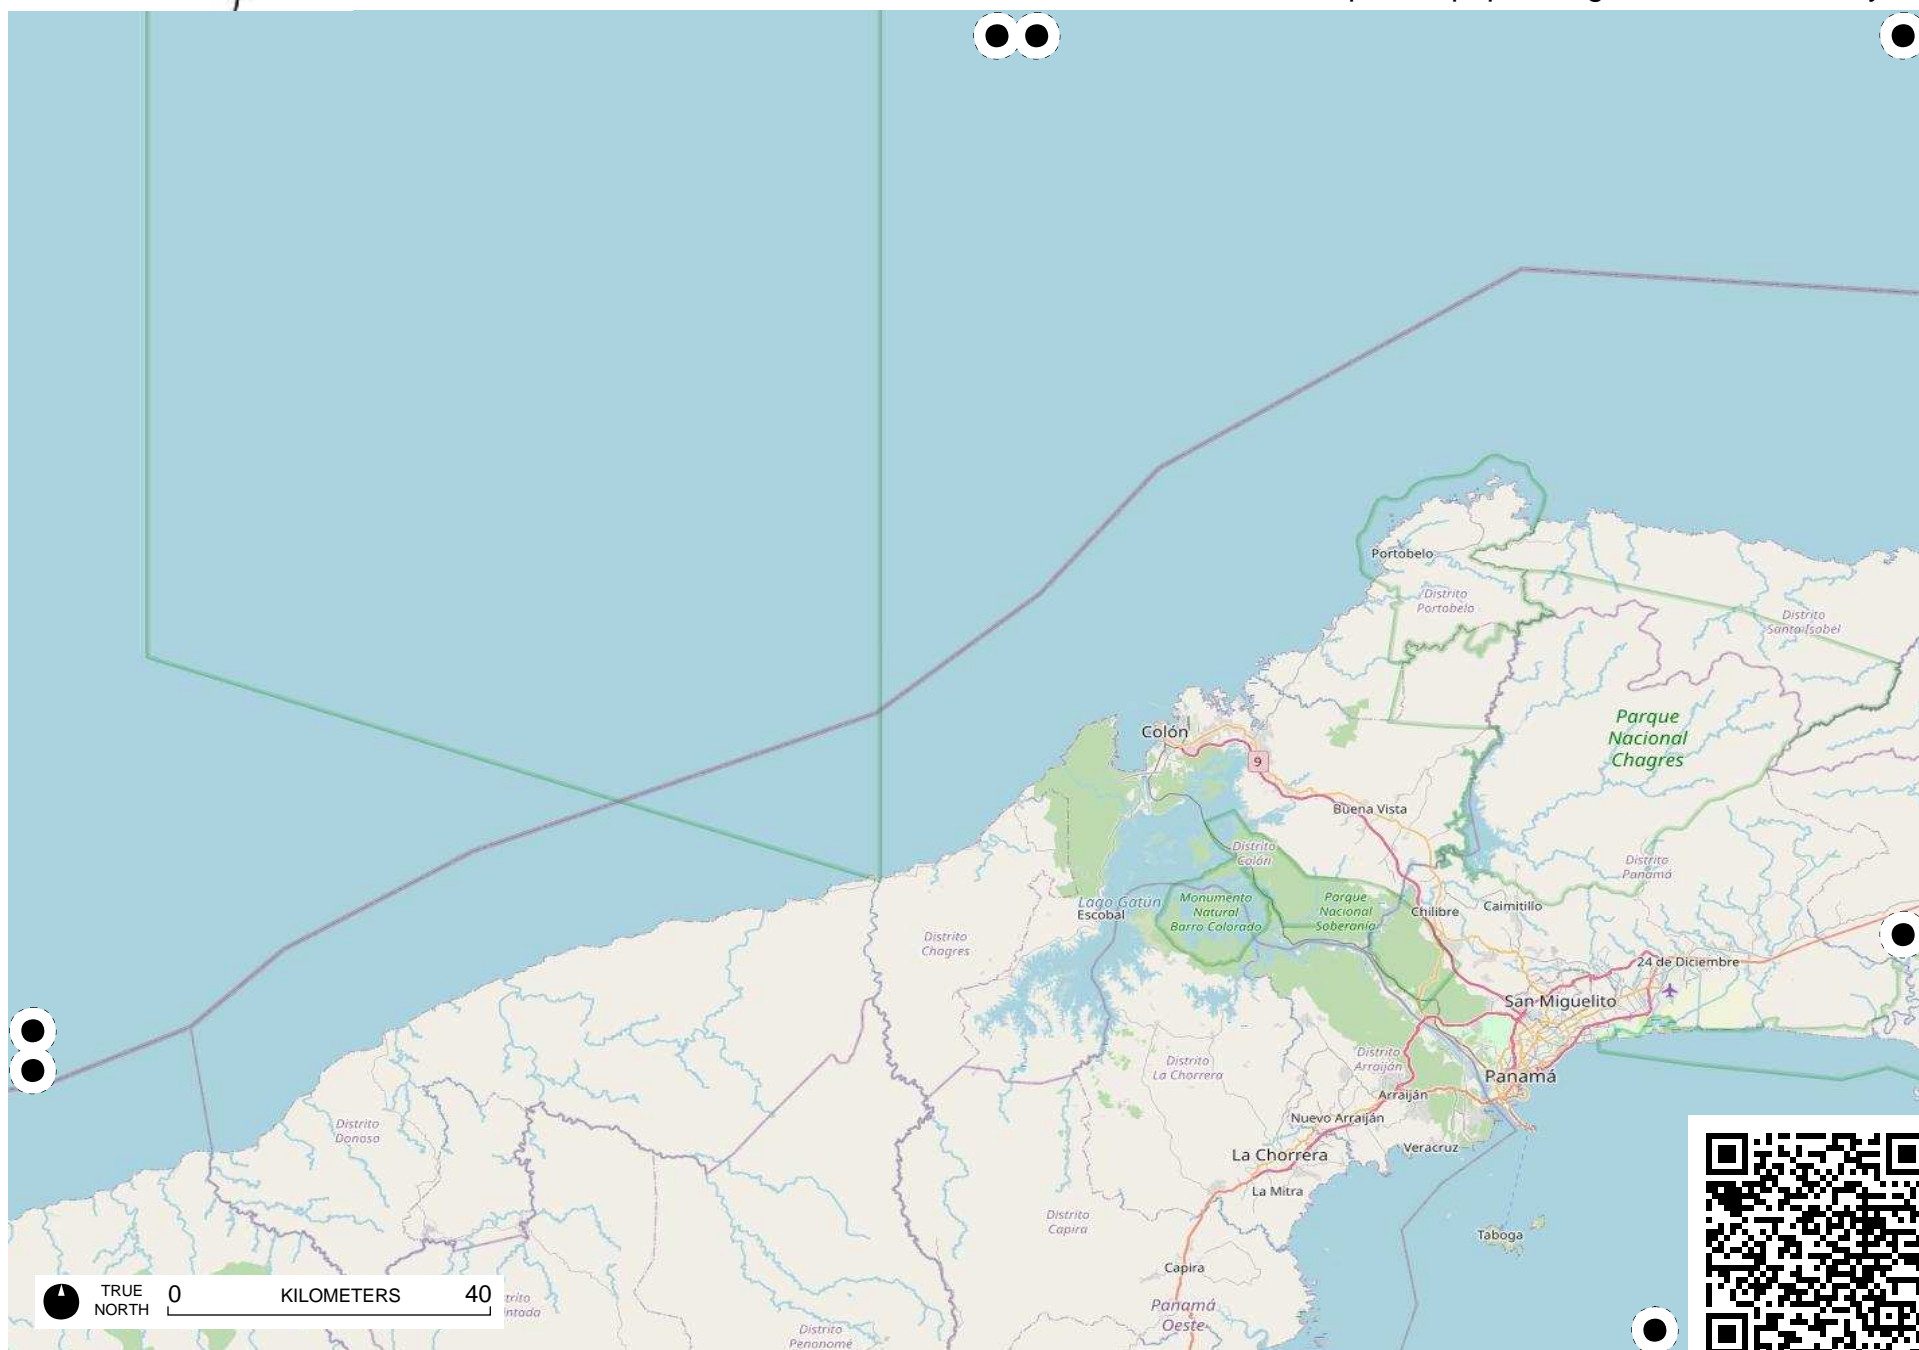

TRUE NORTH 0 200 KILOMETERS

TRUE NORTH 0 40 KILOMETERS

Field Papers

Panama

<http://fieldpapers.org/atlasses/3bn7wwmy/B3>