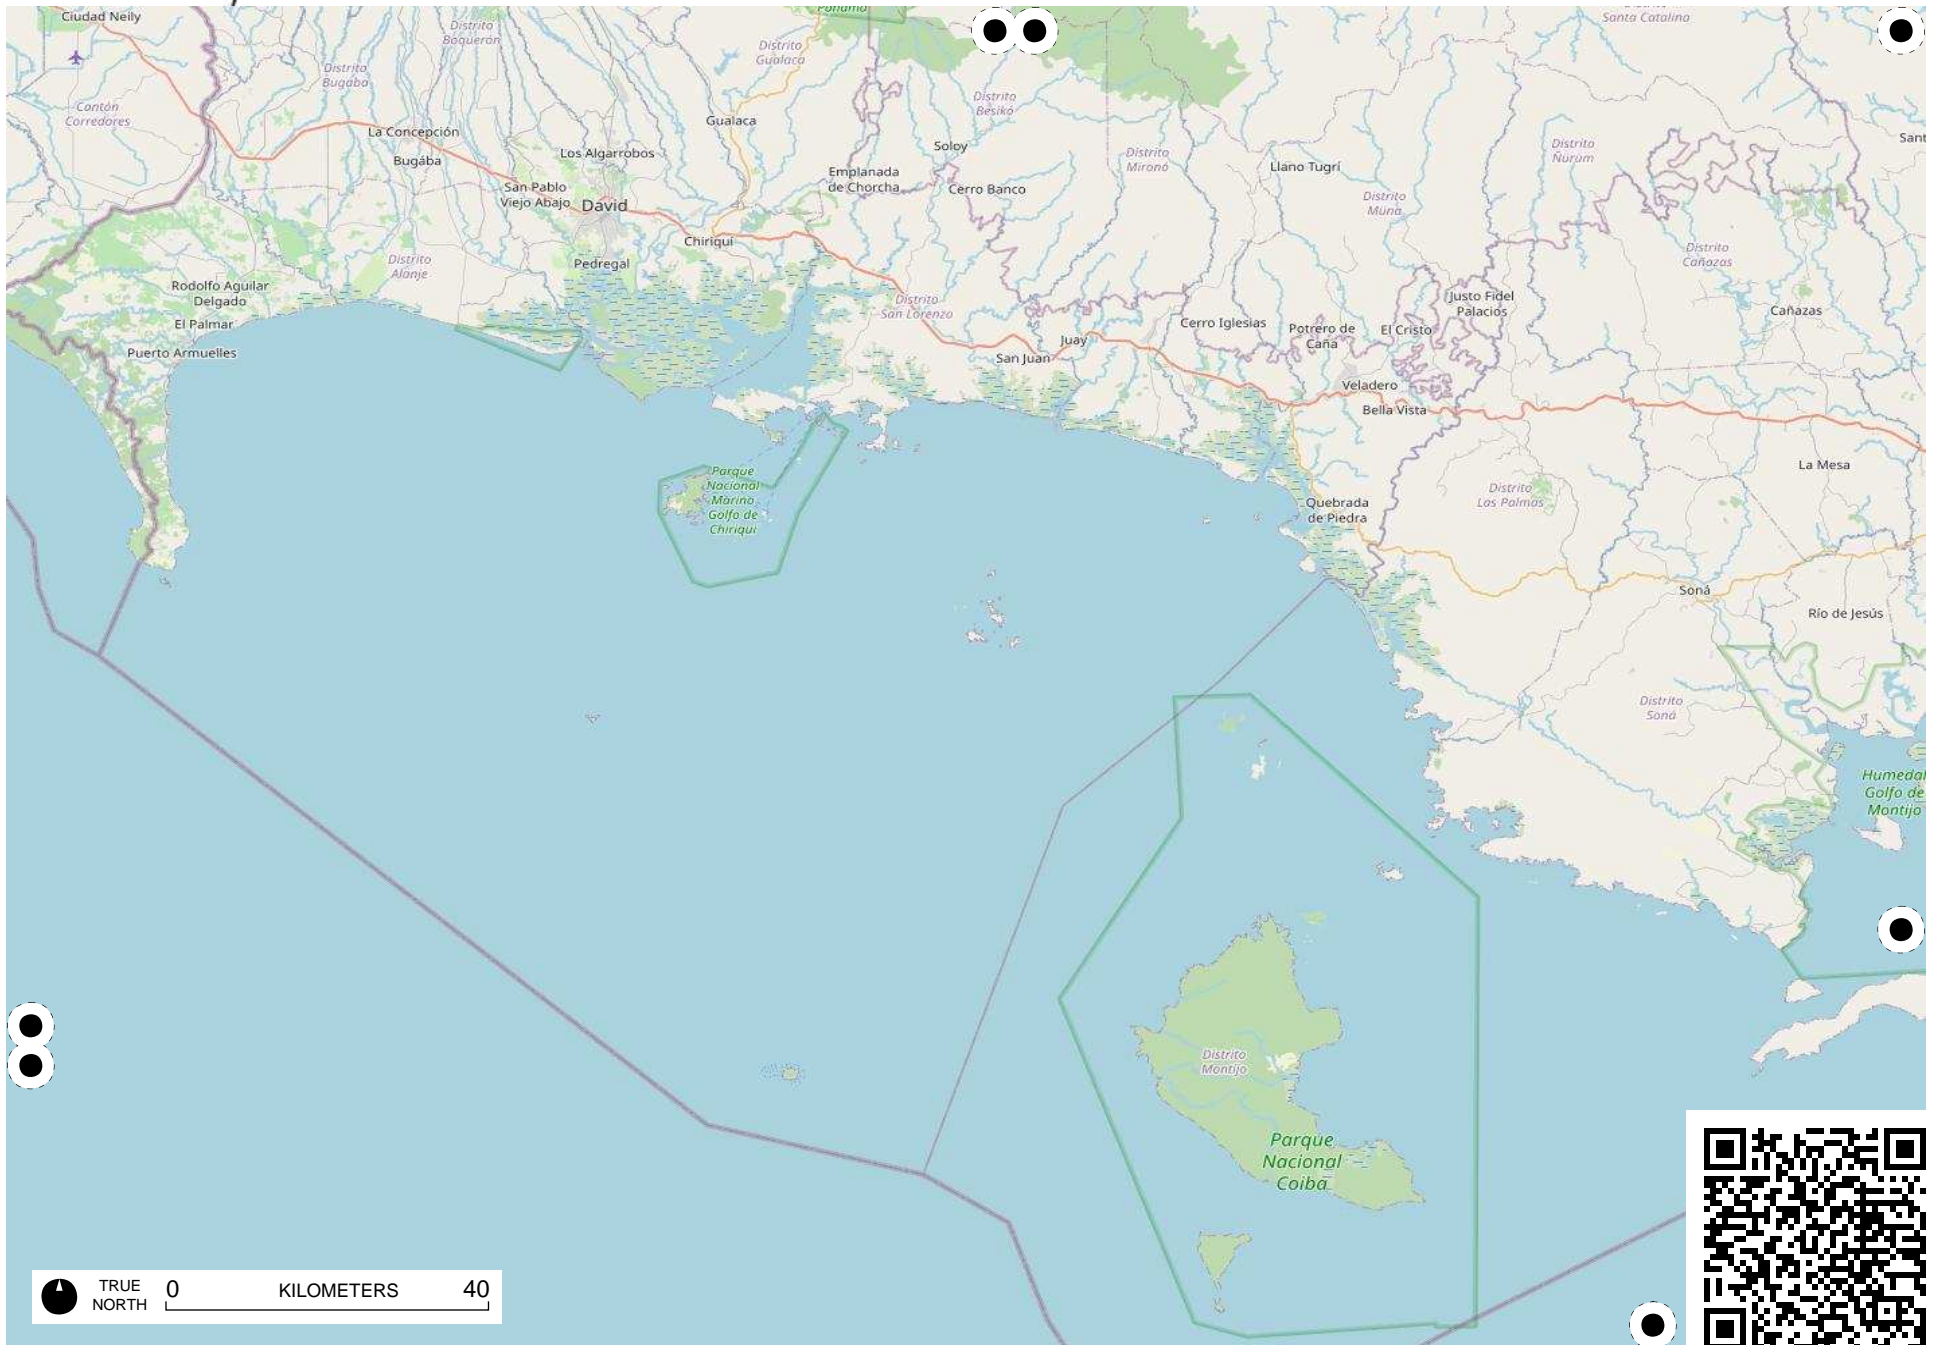

TRUE NORTH 0 200 KILOMETERS

TRUE NORTH 0 40 KILOMETERS

Field Papers

Panama

<http://fieldpapers.org/atlasses/3bn7wwmy/B3>