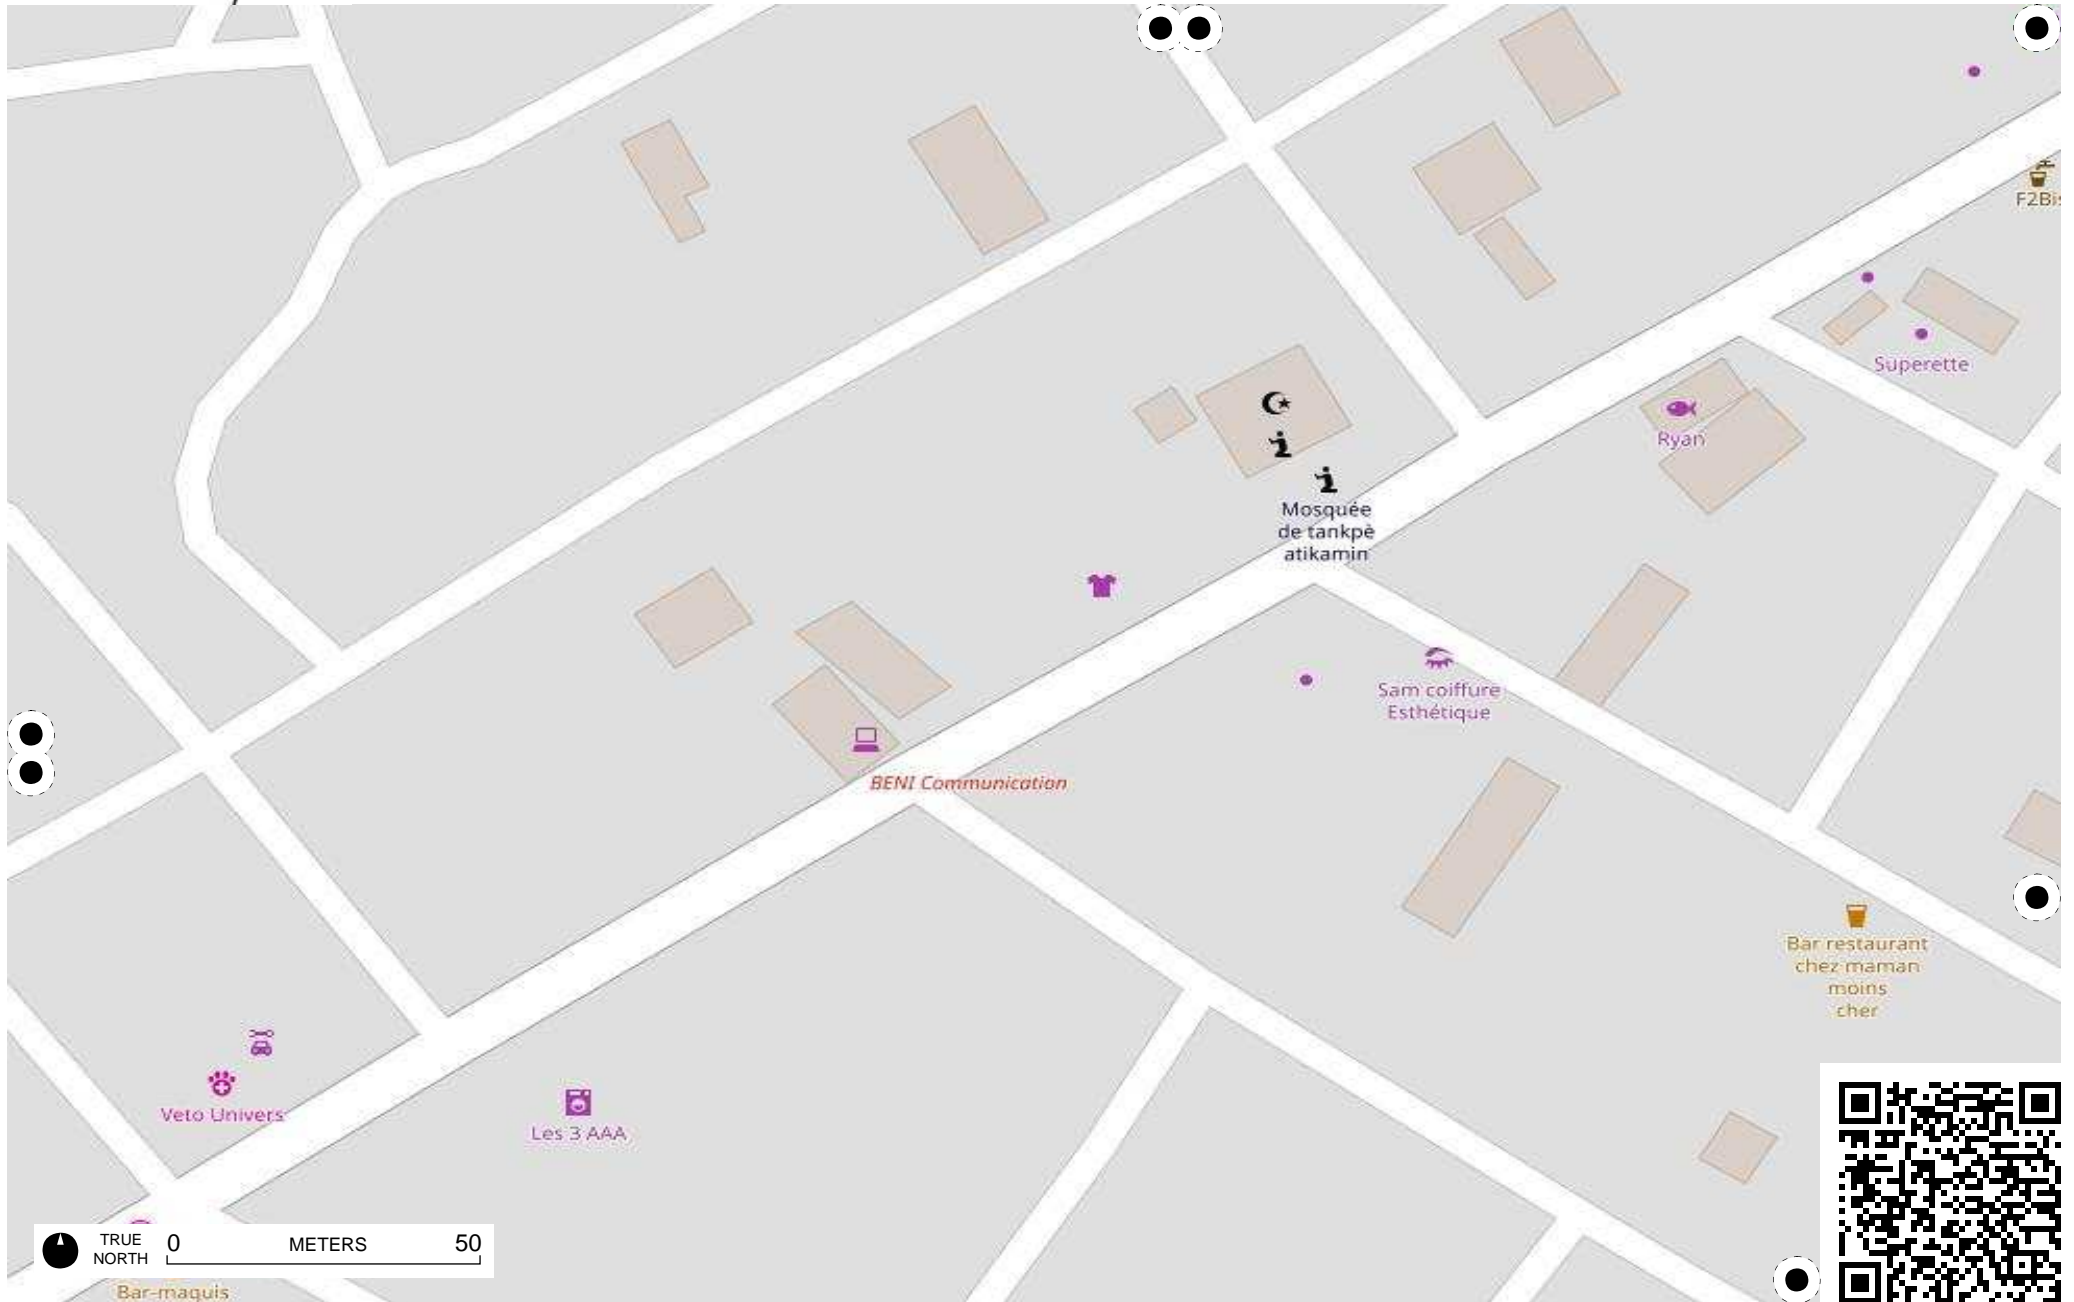

TRUE NORTH 0 METERS 50

TRUE NORTH 0 METERS 50