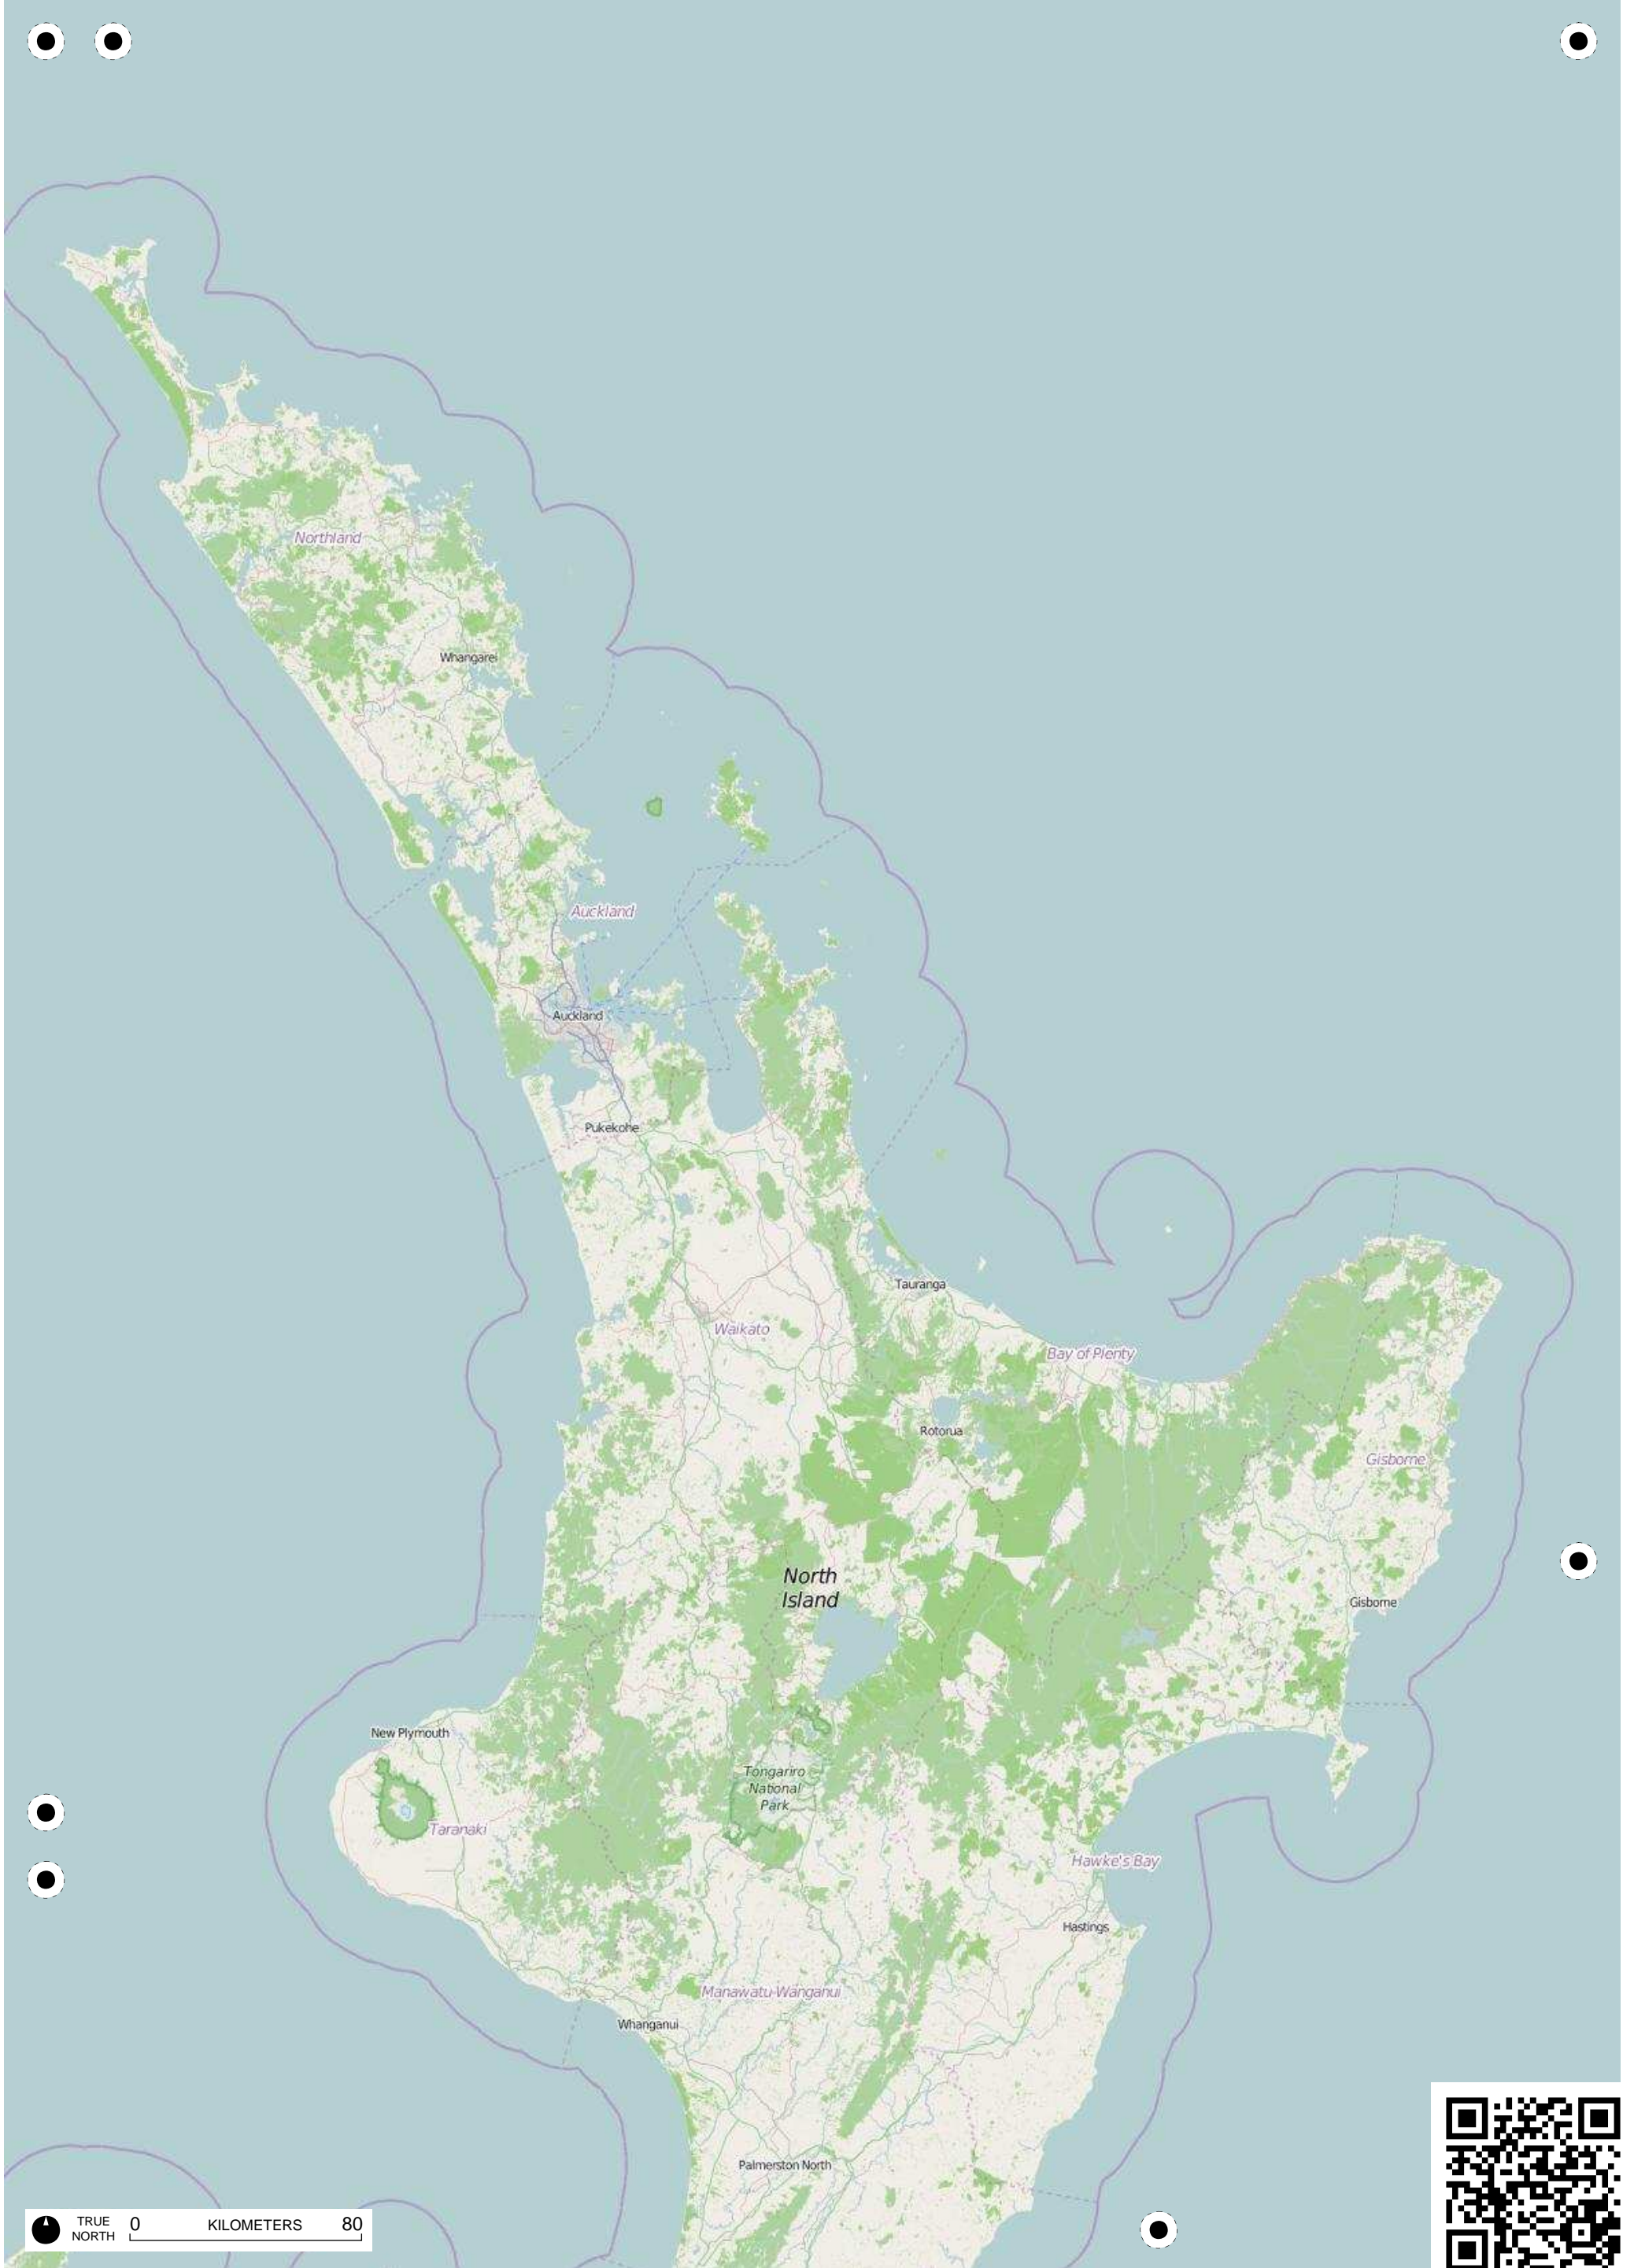

New Zealand/Aotearoa

New Zealand/Aotearoa

TRUE NORTH 0 KILOMETERS 80