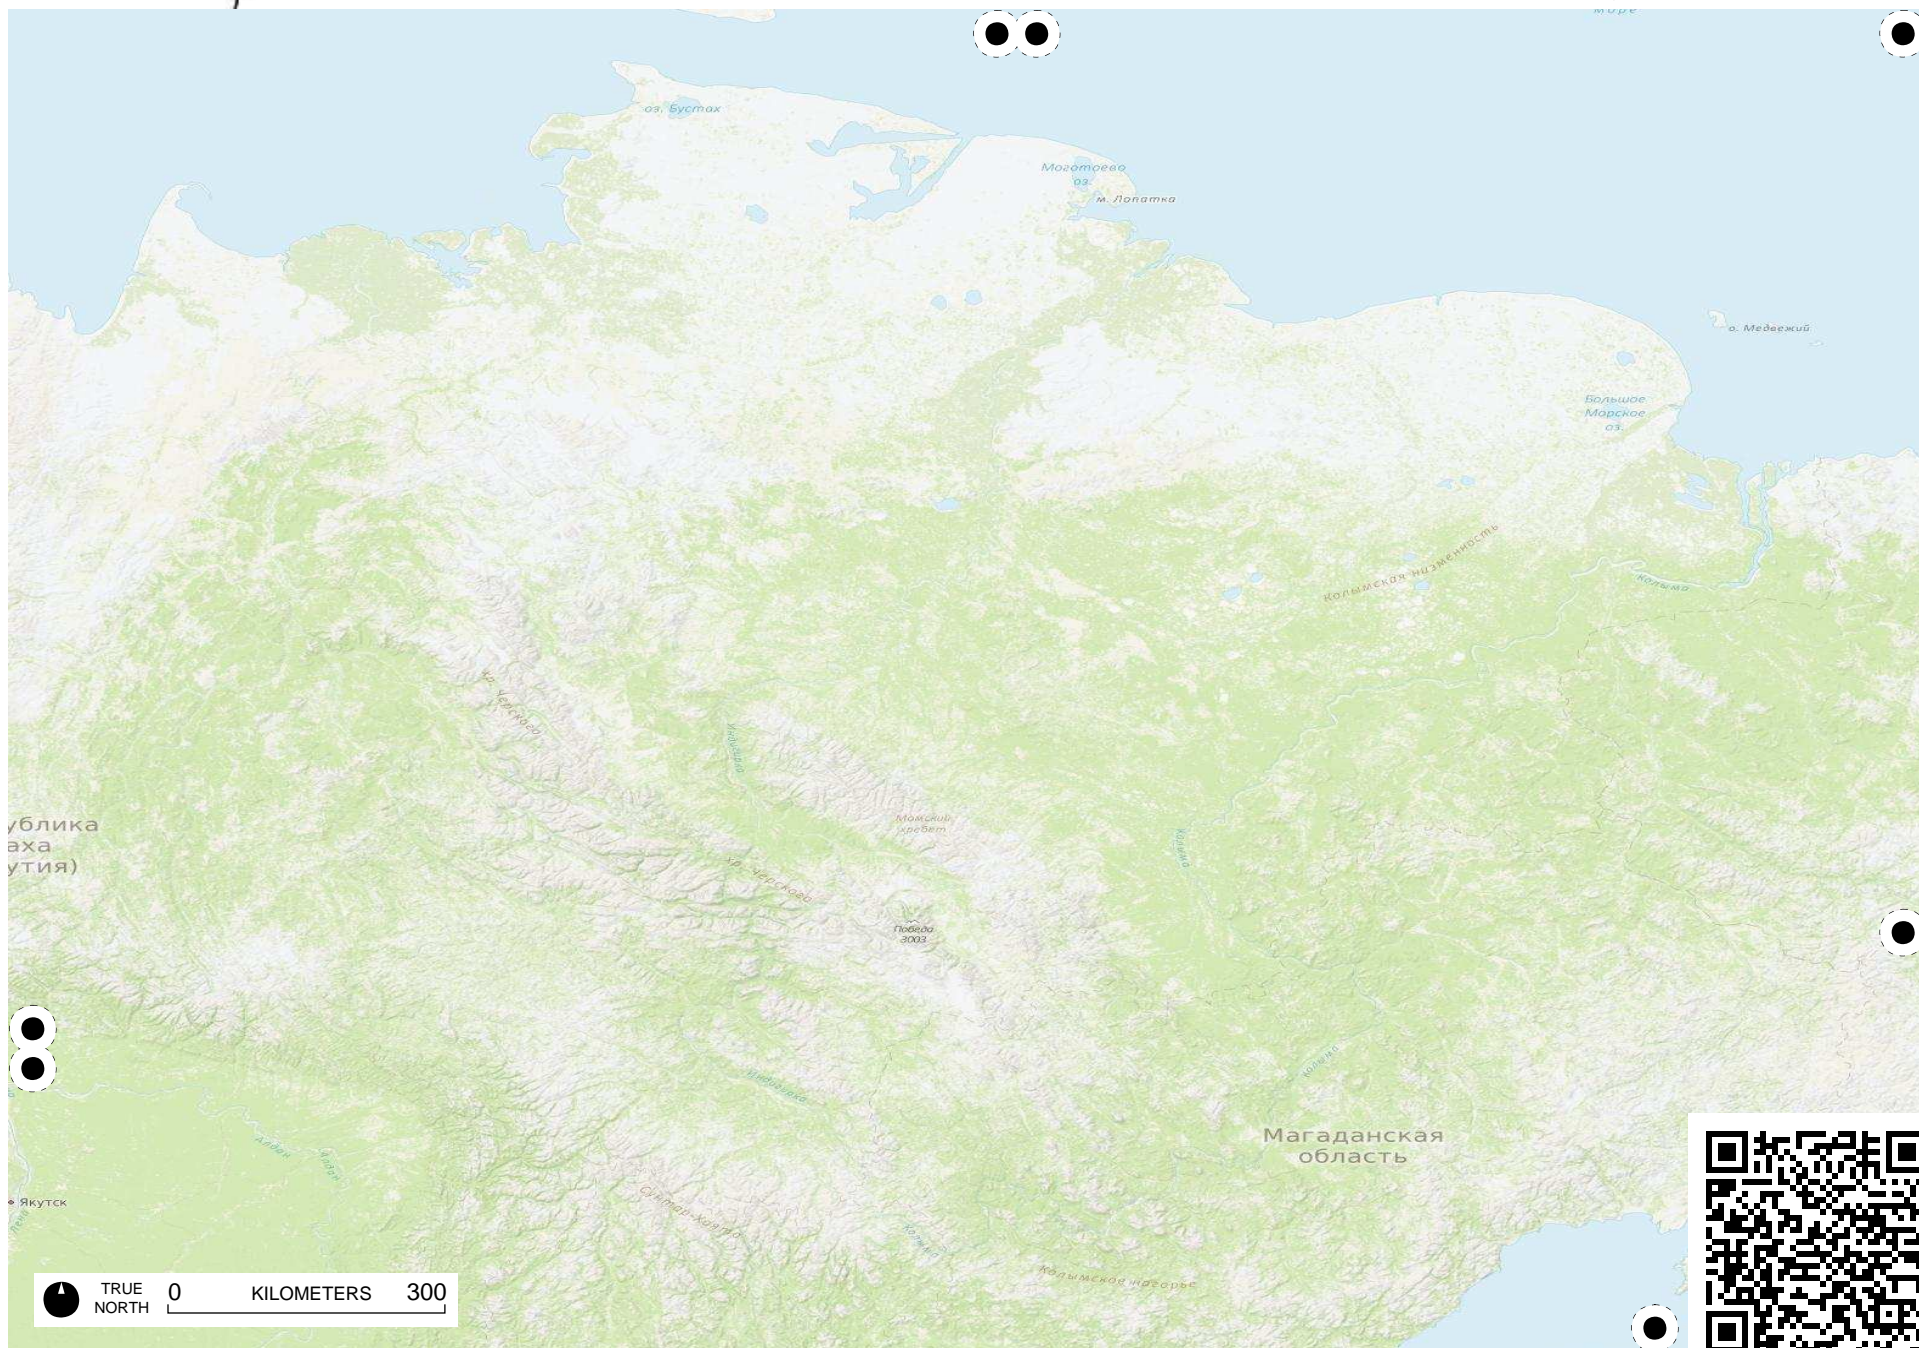

TRUE NORTH 0 KILOMETERS 300

# Field Papers

Russia

<http://fieldpapers.org/atlas/35w06r9d/A3>

# Field Papers

Russia

<http://fieldpapers.org/atlas/35w06r9d/B1>

# Field Papers

Russia

<http://fieldpapers.org/atlasses/35w06r9d/C2>