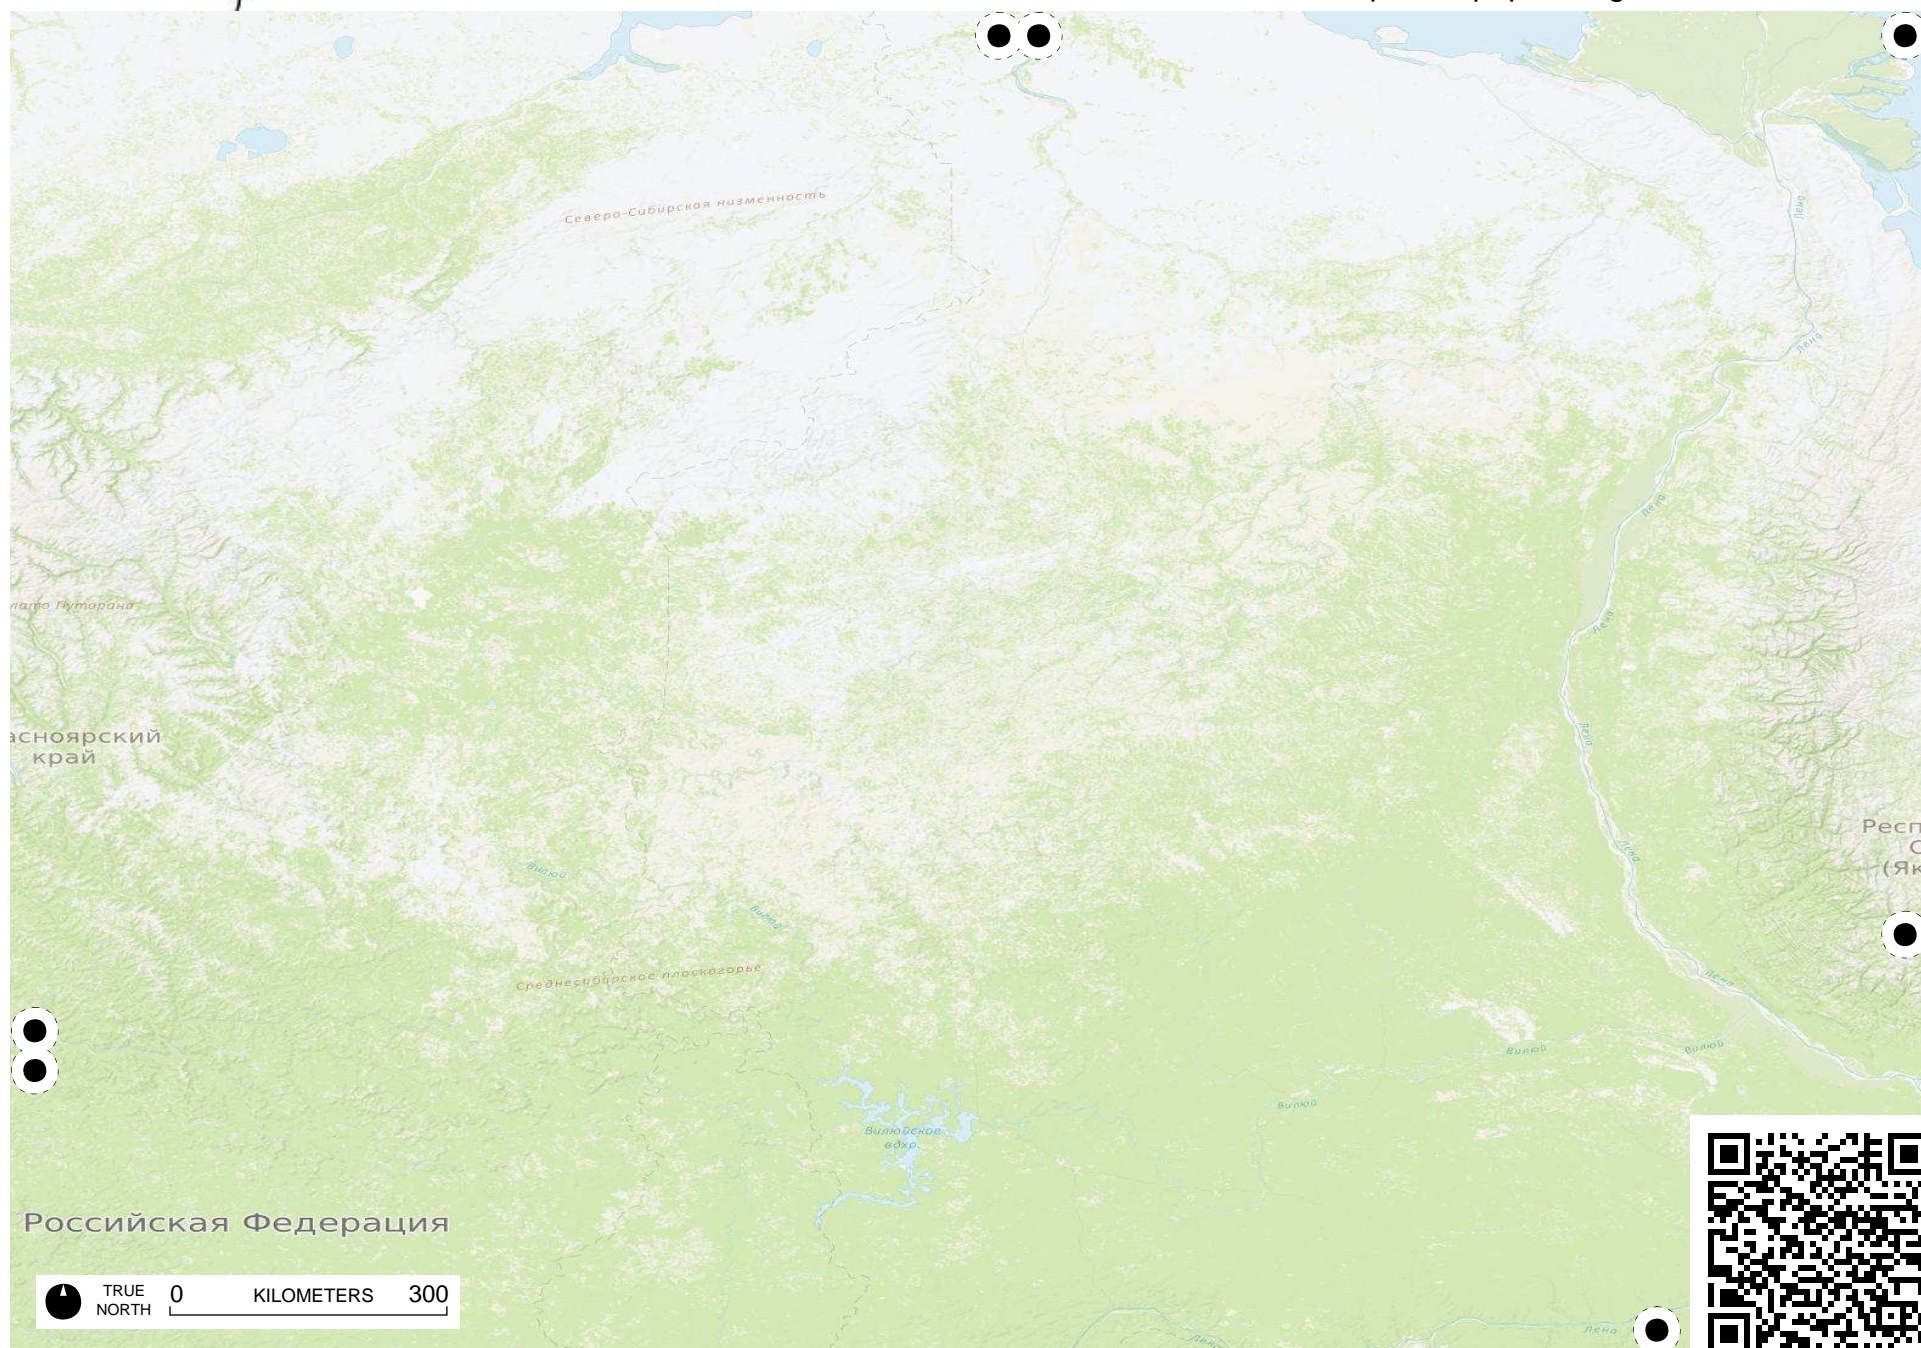

TRUE NORTH 0 KILOMETERS 300

# Field Papers

Russia

<http://fieldpapers.org/atlas/35w06r9d/A3>

# Field Papers

Russia

<http://fieldpapers.org/atlas/35w06r9d/B1>

# Field Papers

Russia

<http://fieldpapers.org/atlasses/35w06r9d/C2>