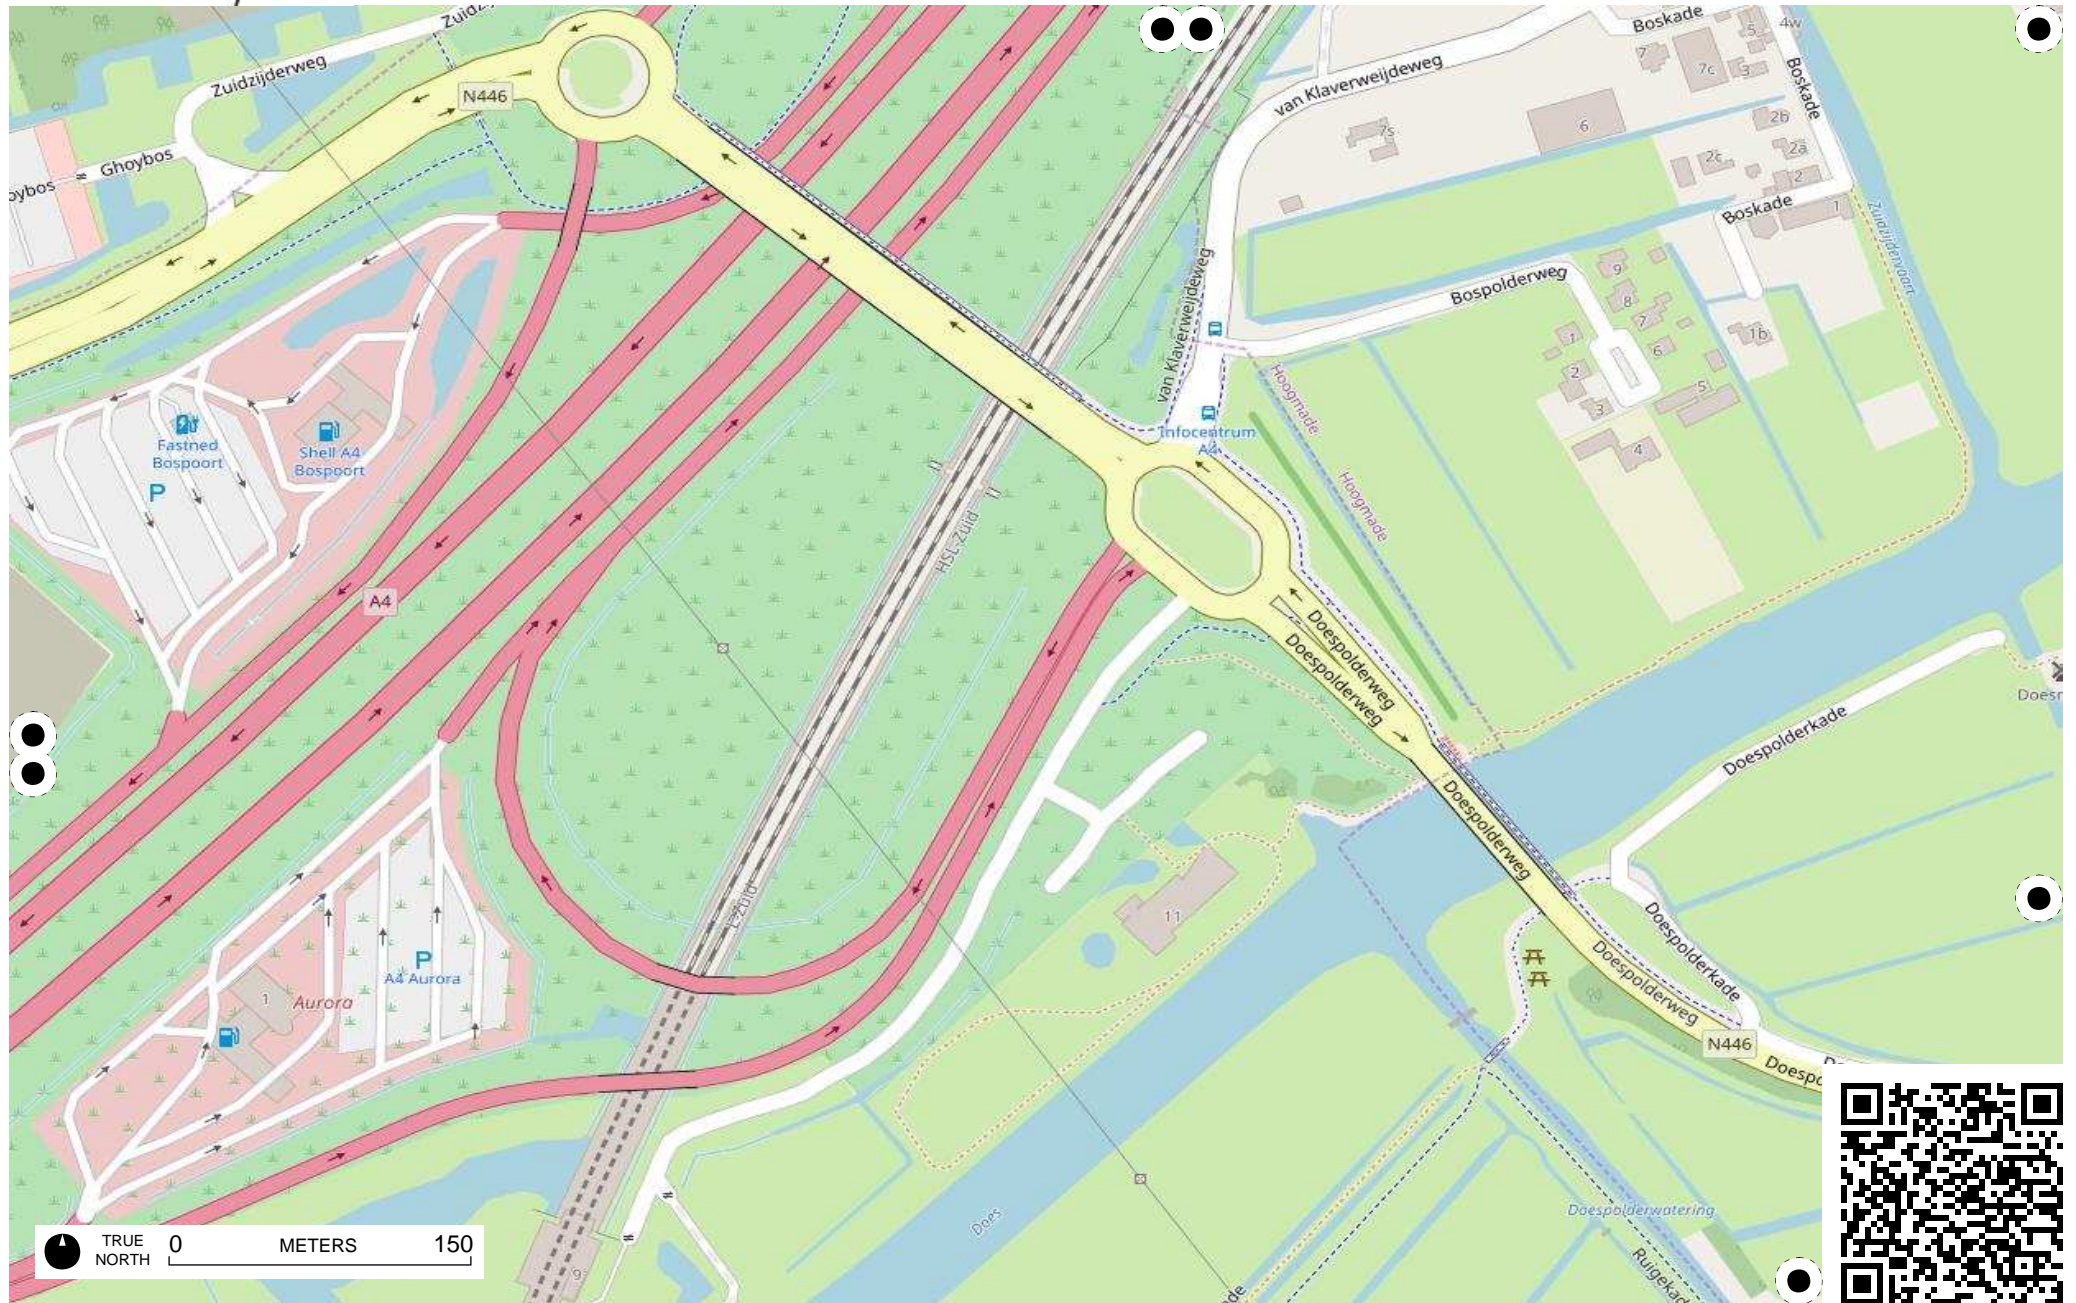

TRUE NORTH 0 METERS 150

TRUE NORTH 0 METERS 150

Field Papers

Leiderdorp

<http://fieldpapers.org/atlasses/349x5crg/E4>

TRUE NORTH 0 METERS 150