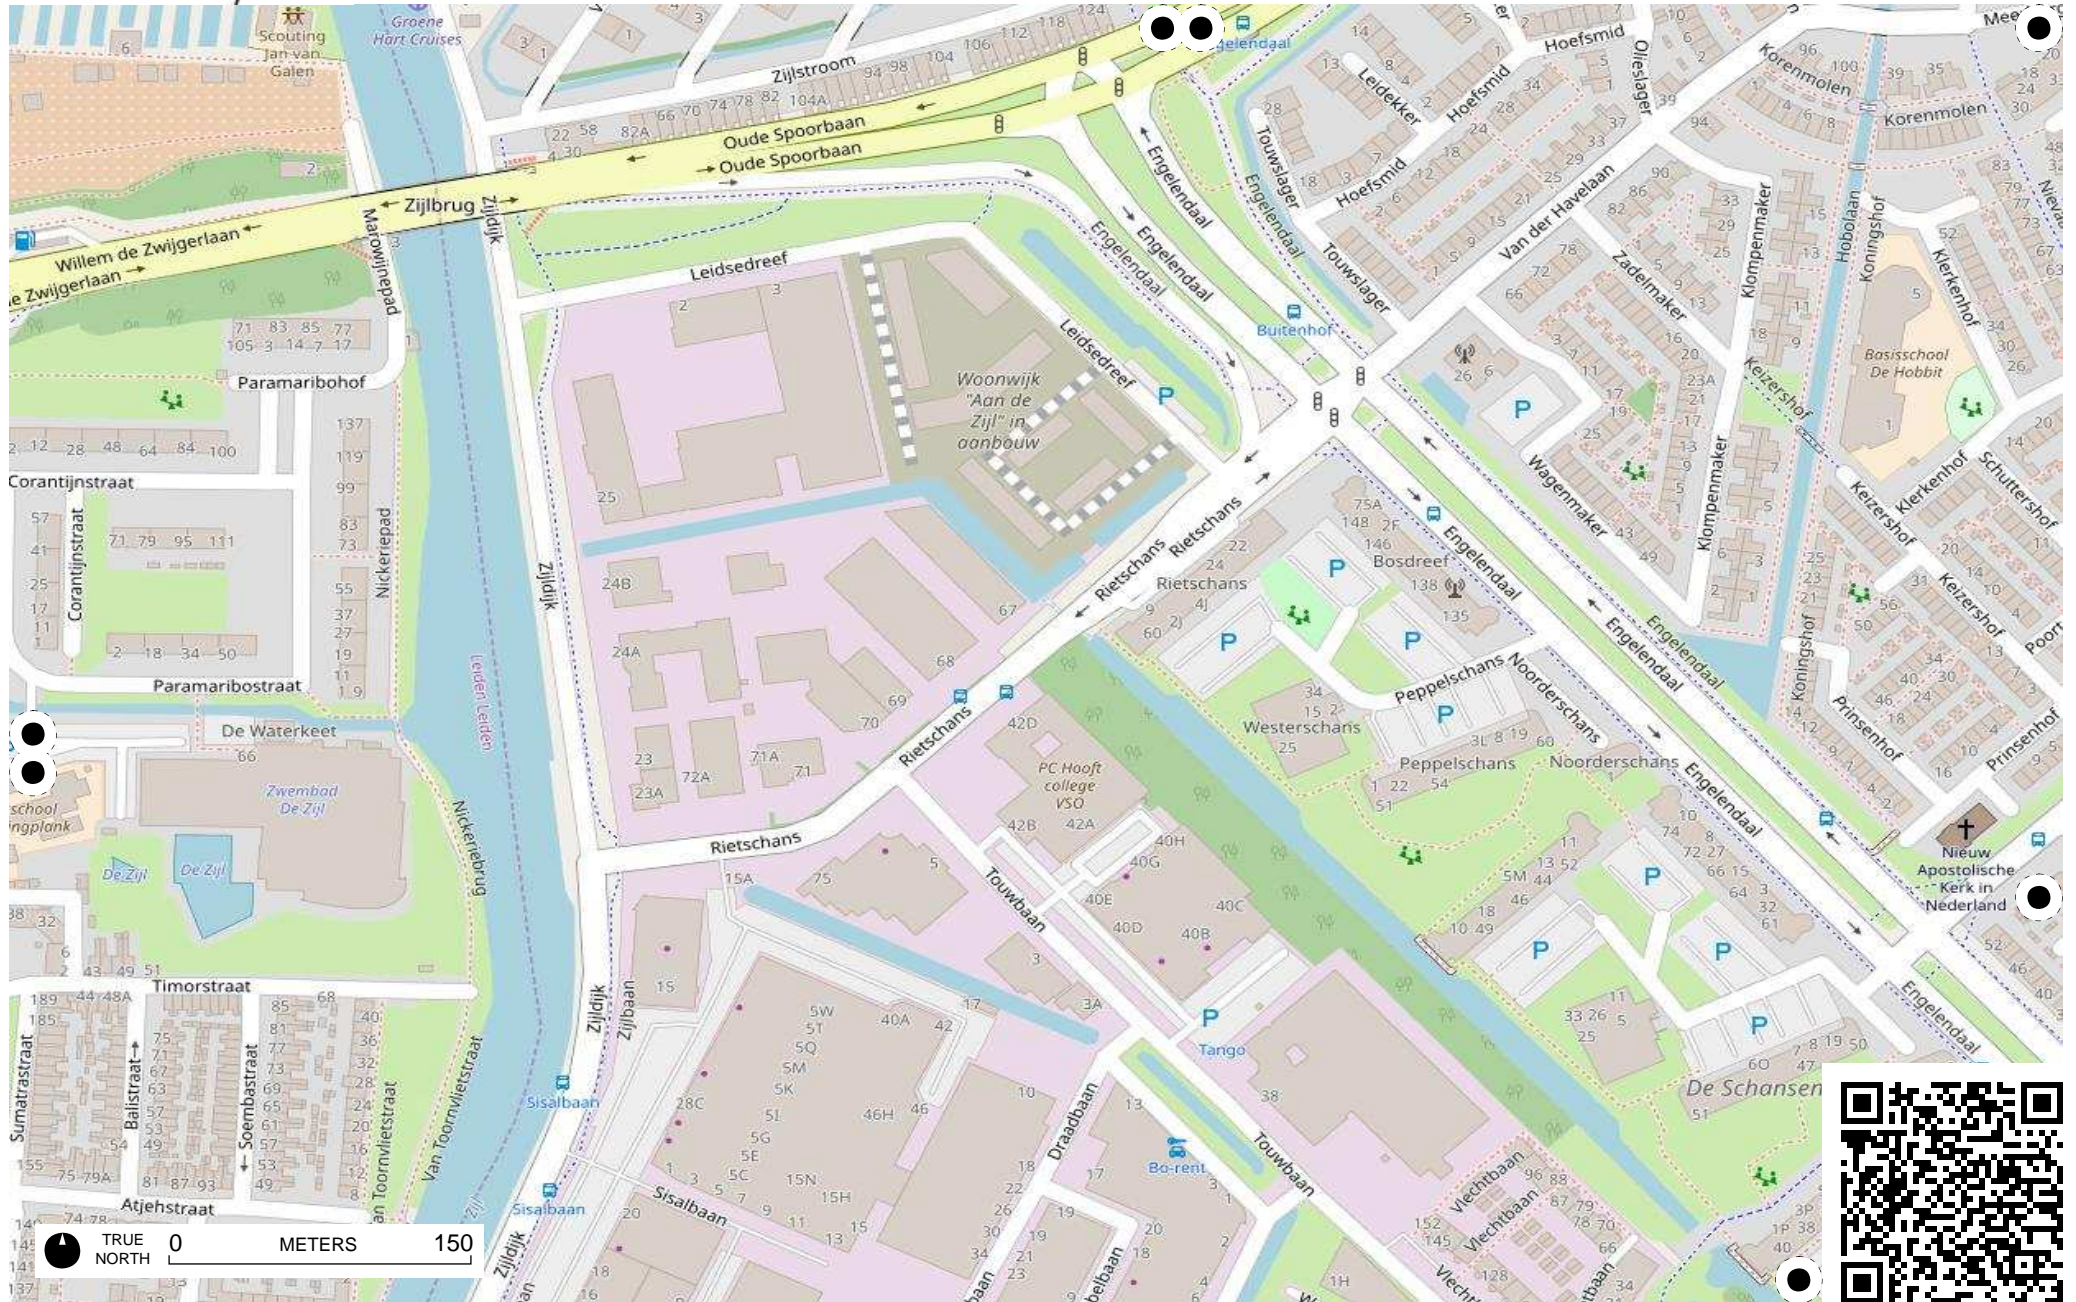

TRUE NORTH 0 METERS 150

TRUE NORTH 0 METERS 150

Field Papers

Leiderdorp

<http://fieldpapers.org/atlasses/349x5crg/E4>

TRUE NORTH 0 METERS 150