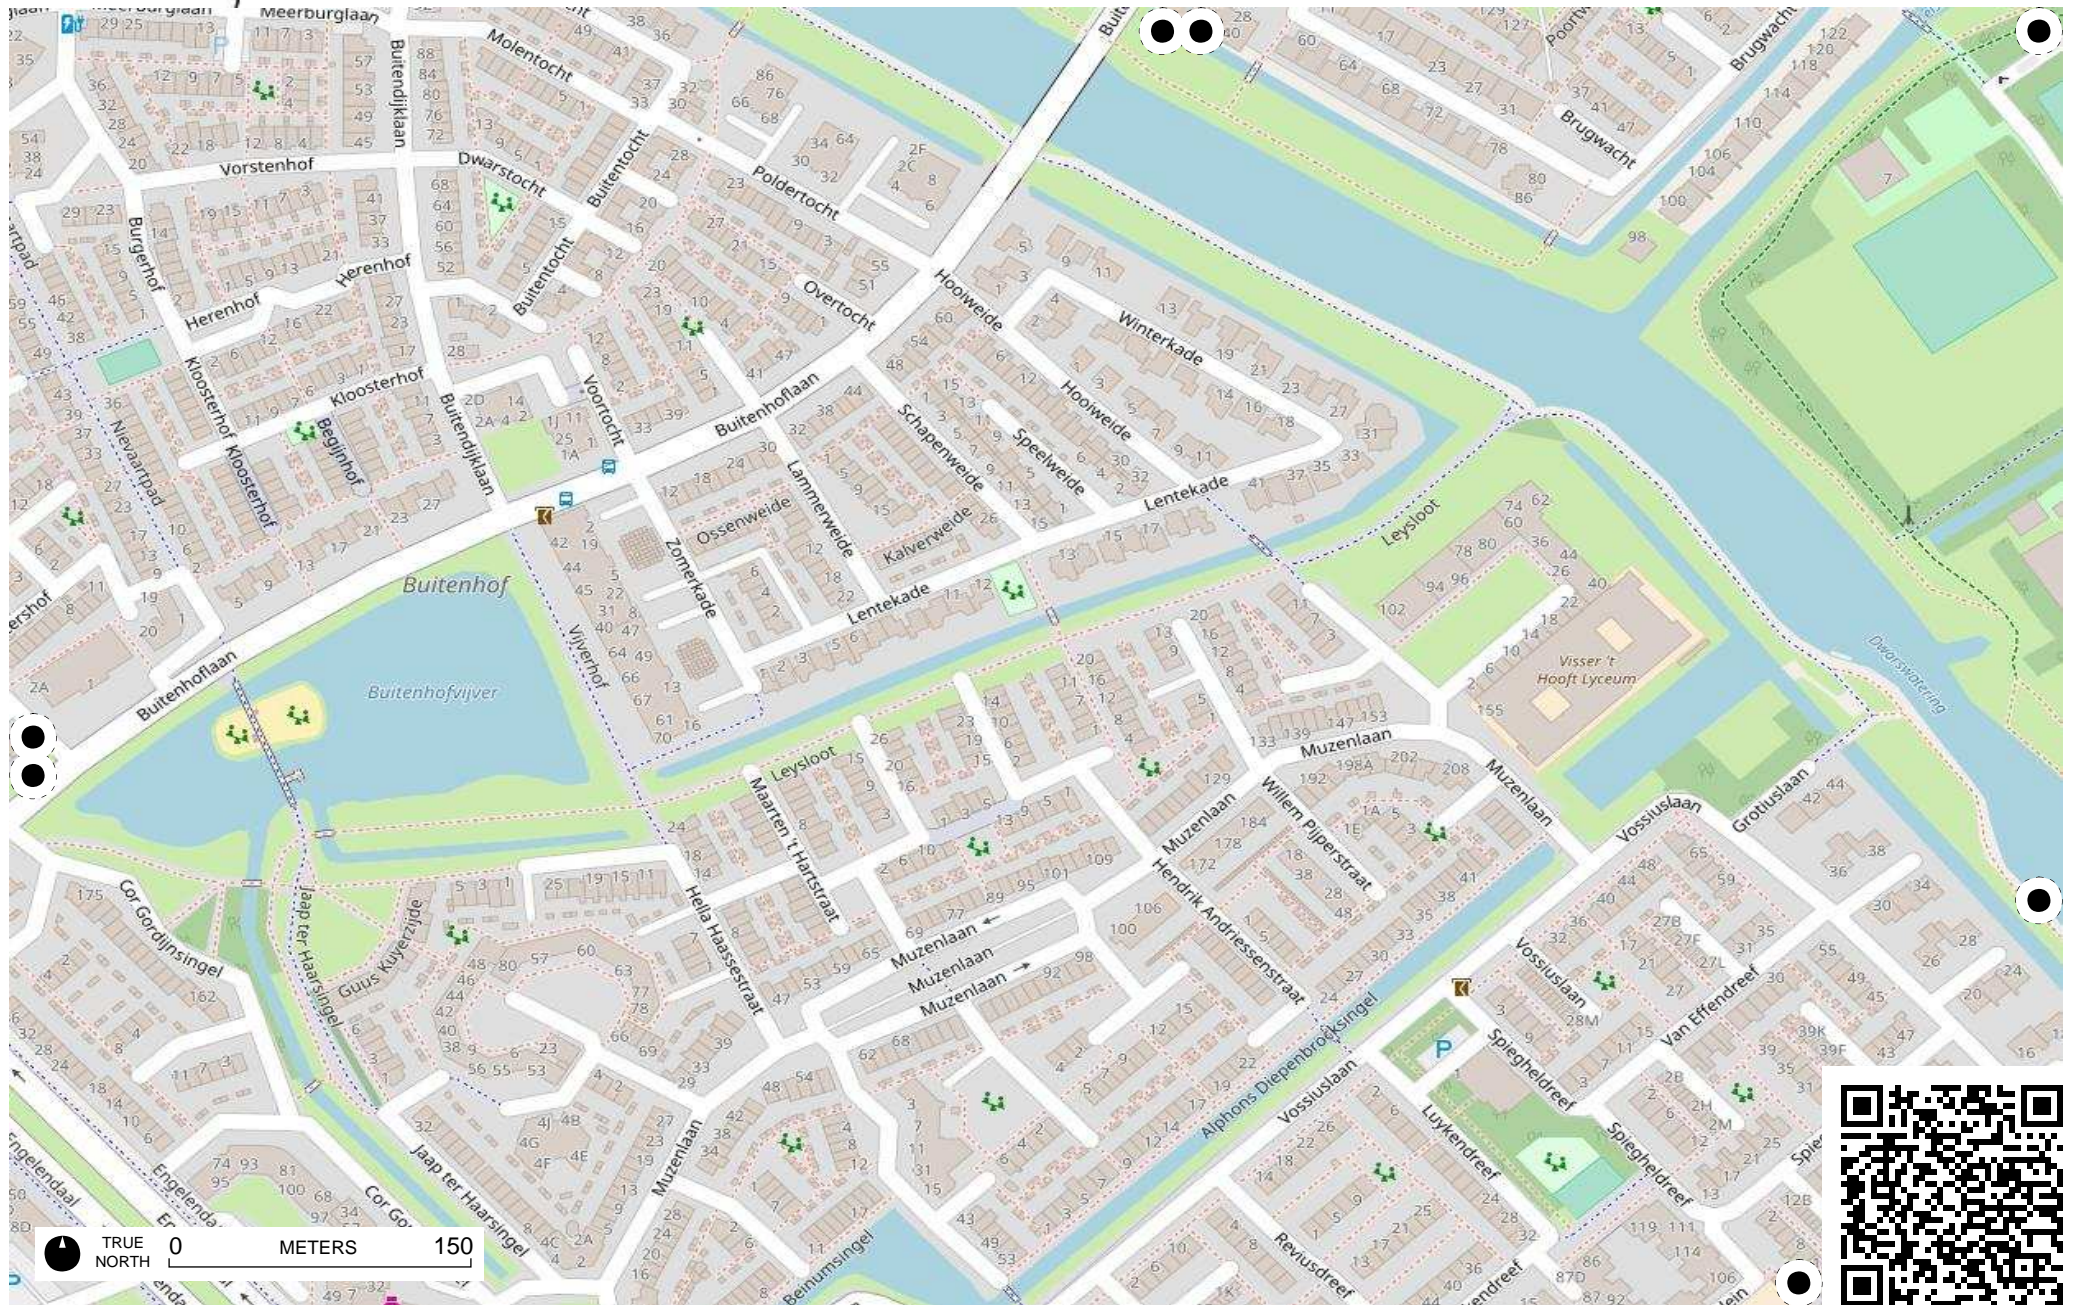

TRUE NORTH 0 METERS 150

TRUE NORTH 0 METERS 150

Field Papers

Leiderdorp

<http://fieldpapers.org/atlasses/349x5crg/E4>

TRUE NORTH 0 METERS 150