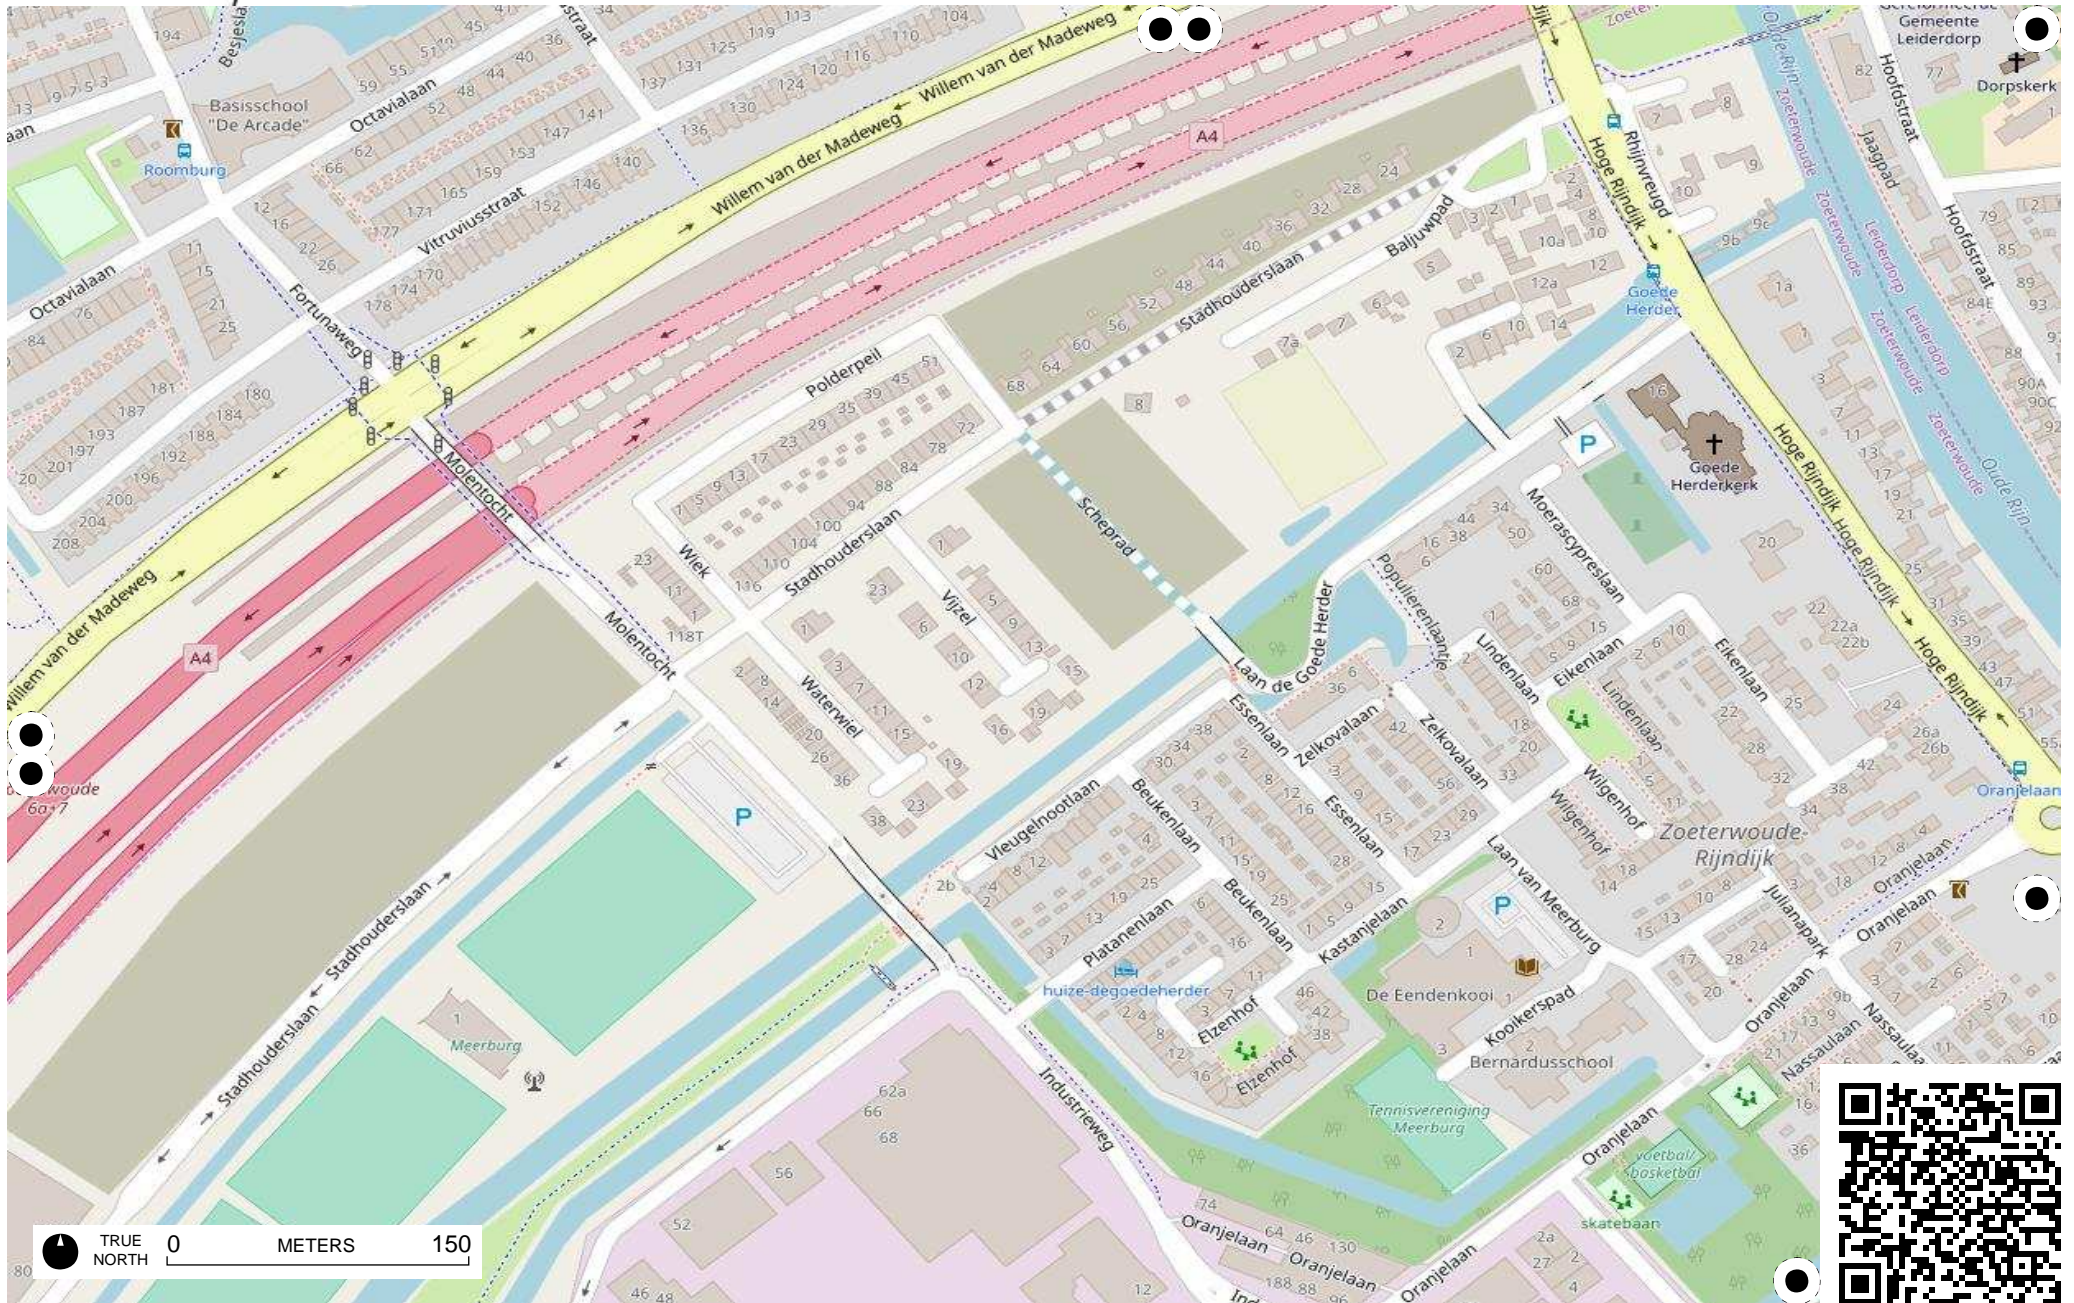

TRUE NORTH 0 METERS 150

TRUE NORTH 0 METERS 150

Field Papers

Leiderdorp

<http://fieldpapers.org/atlasses/349x5crg/E4>

TRUE NORTH 0 METERS 150