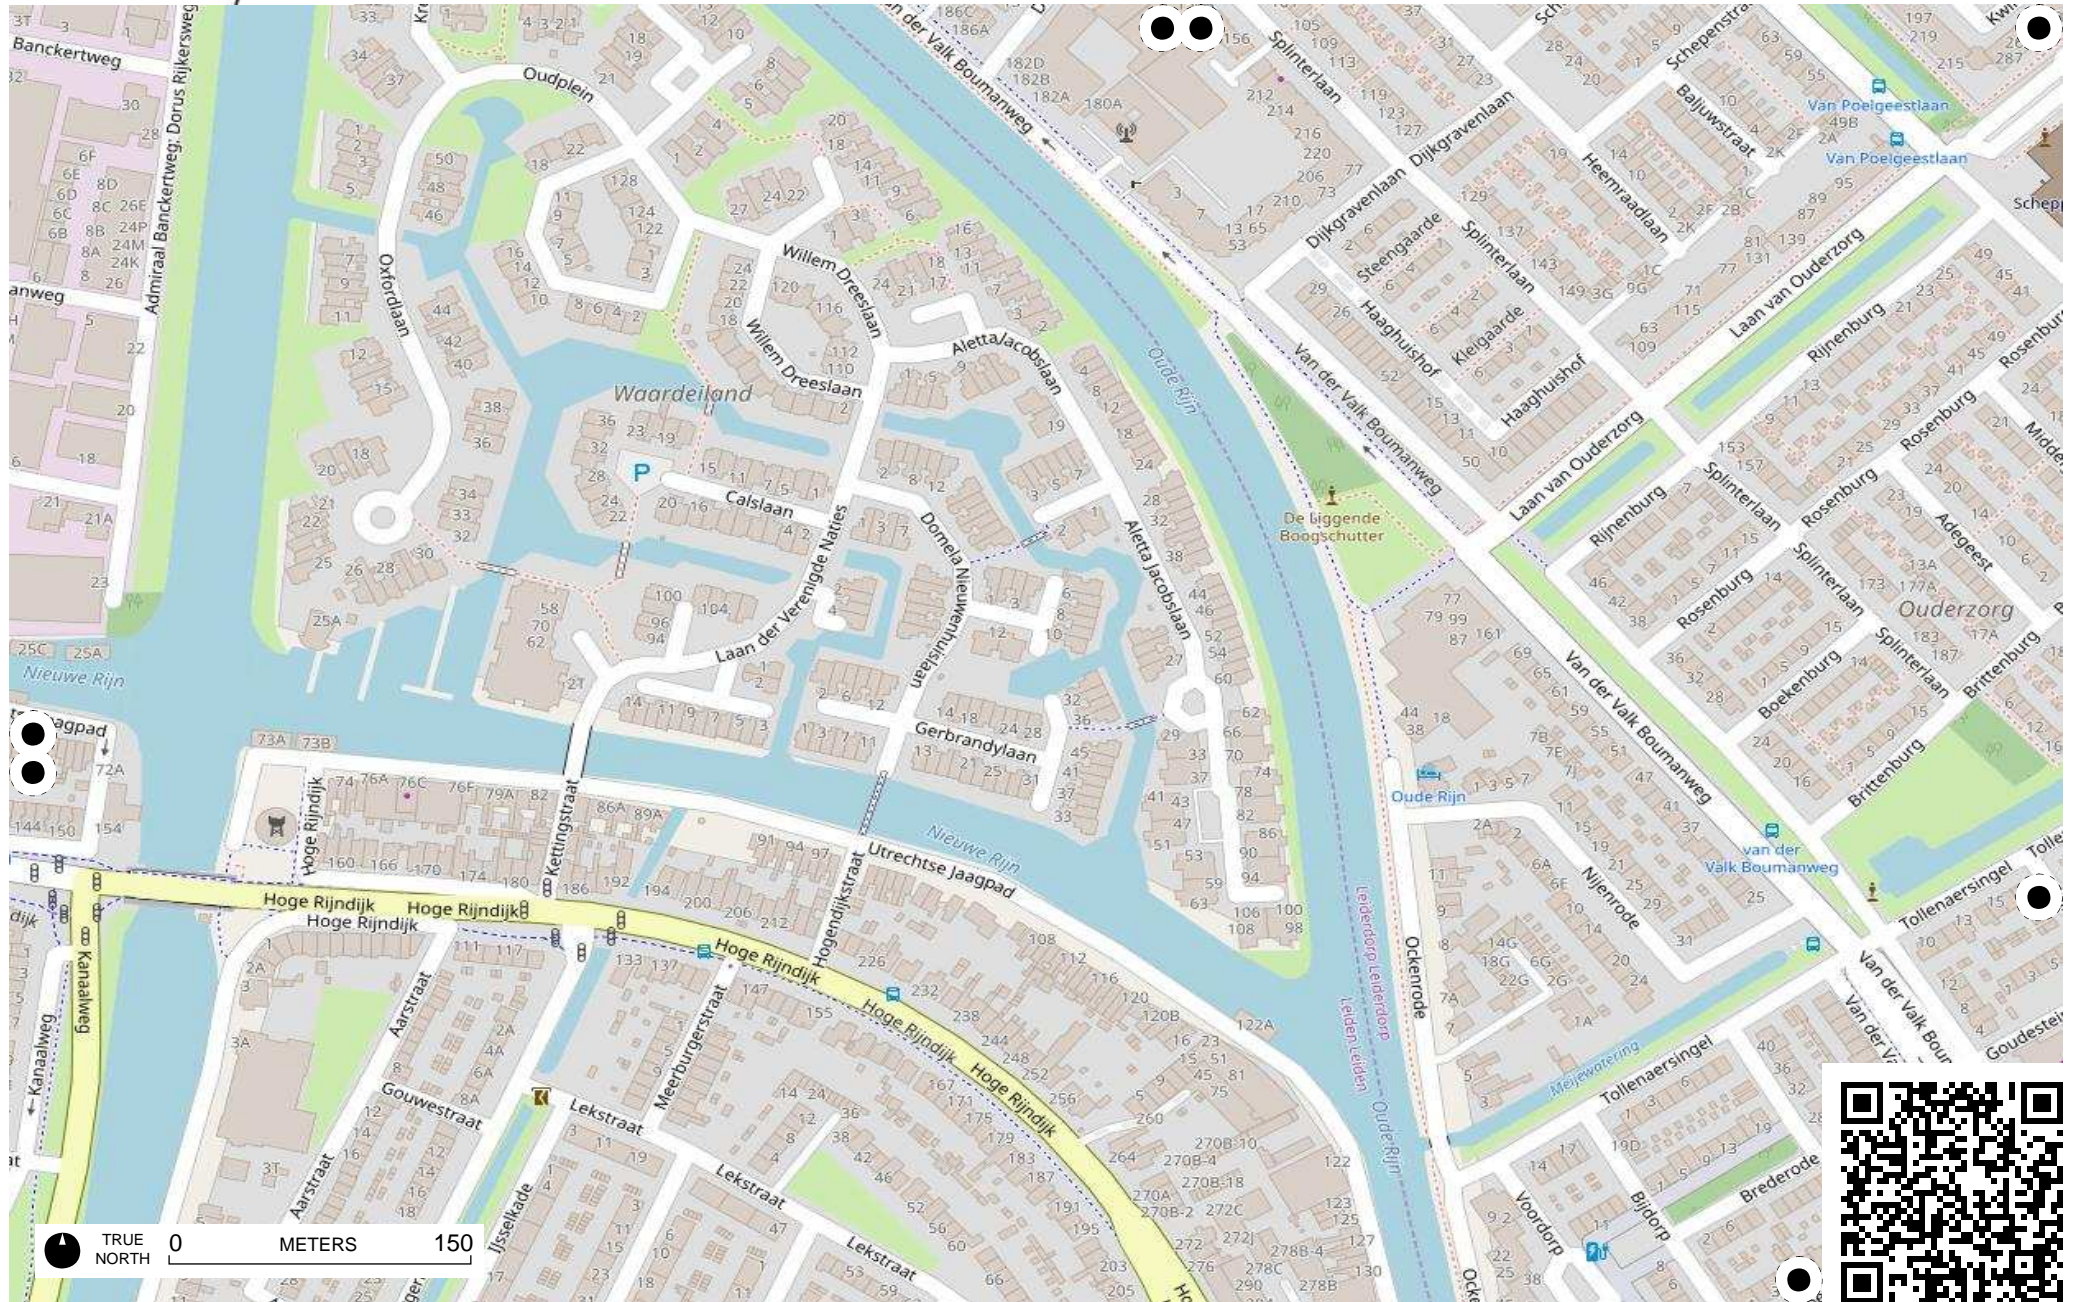

TRUE NORTH 0 METERS 150

TRUE NORTH 0 METERS 150

Field Papers

Leiderdorp

<http://fieldpapers.org/atlasses/349x5crg/E4>

TRUE NORTH 0 METERS 150