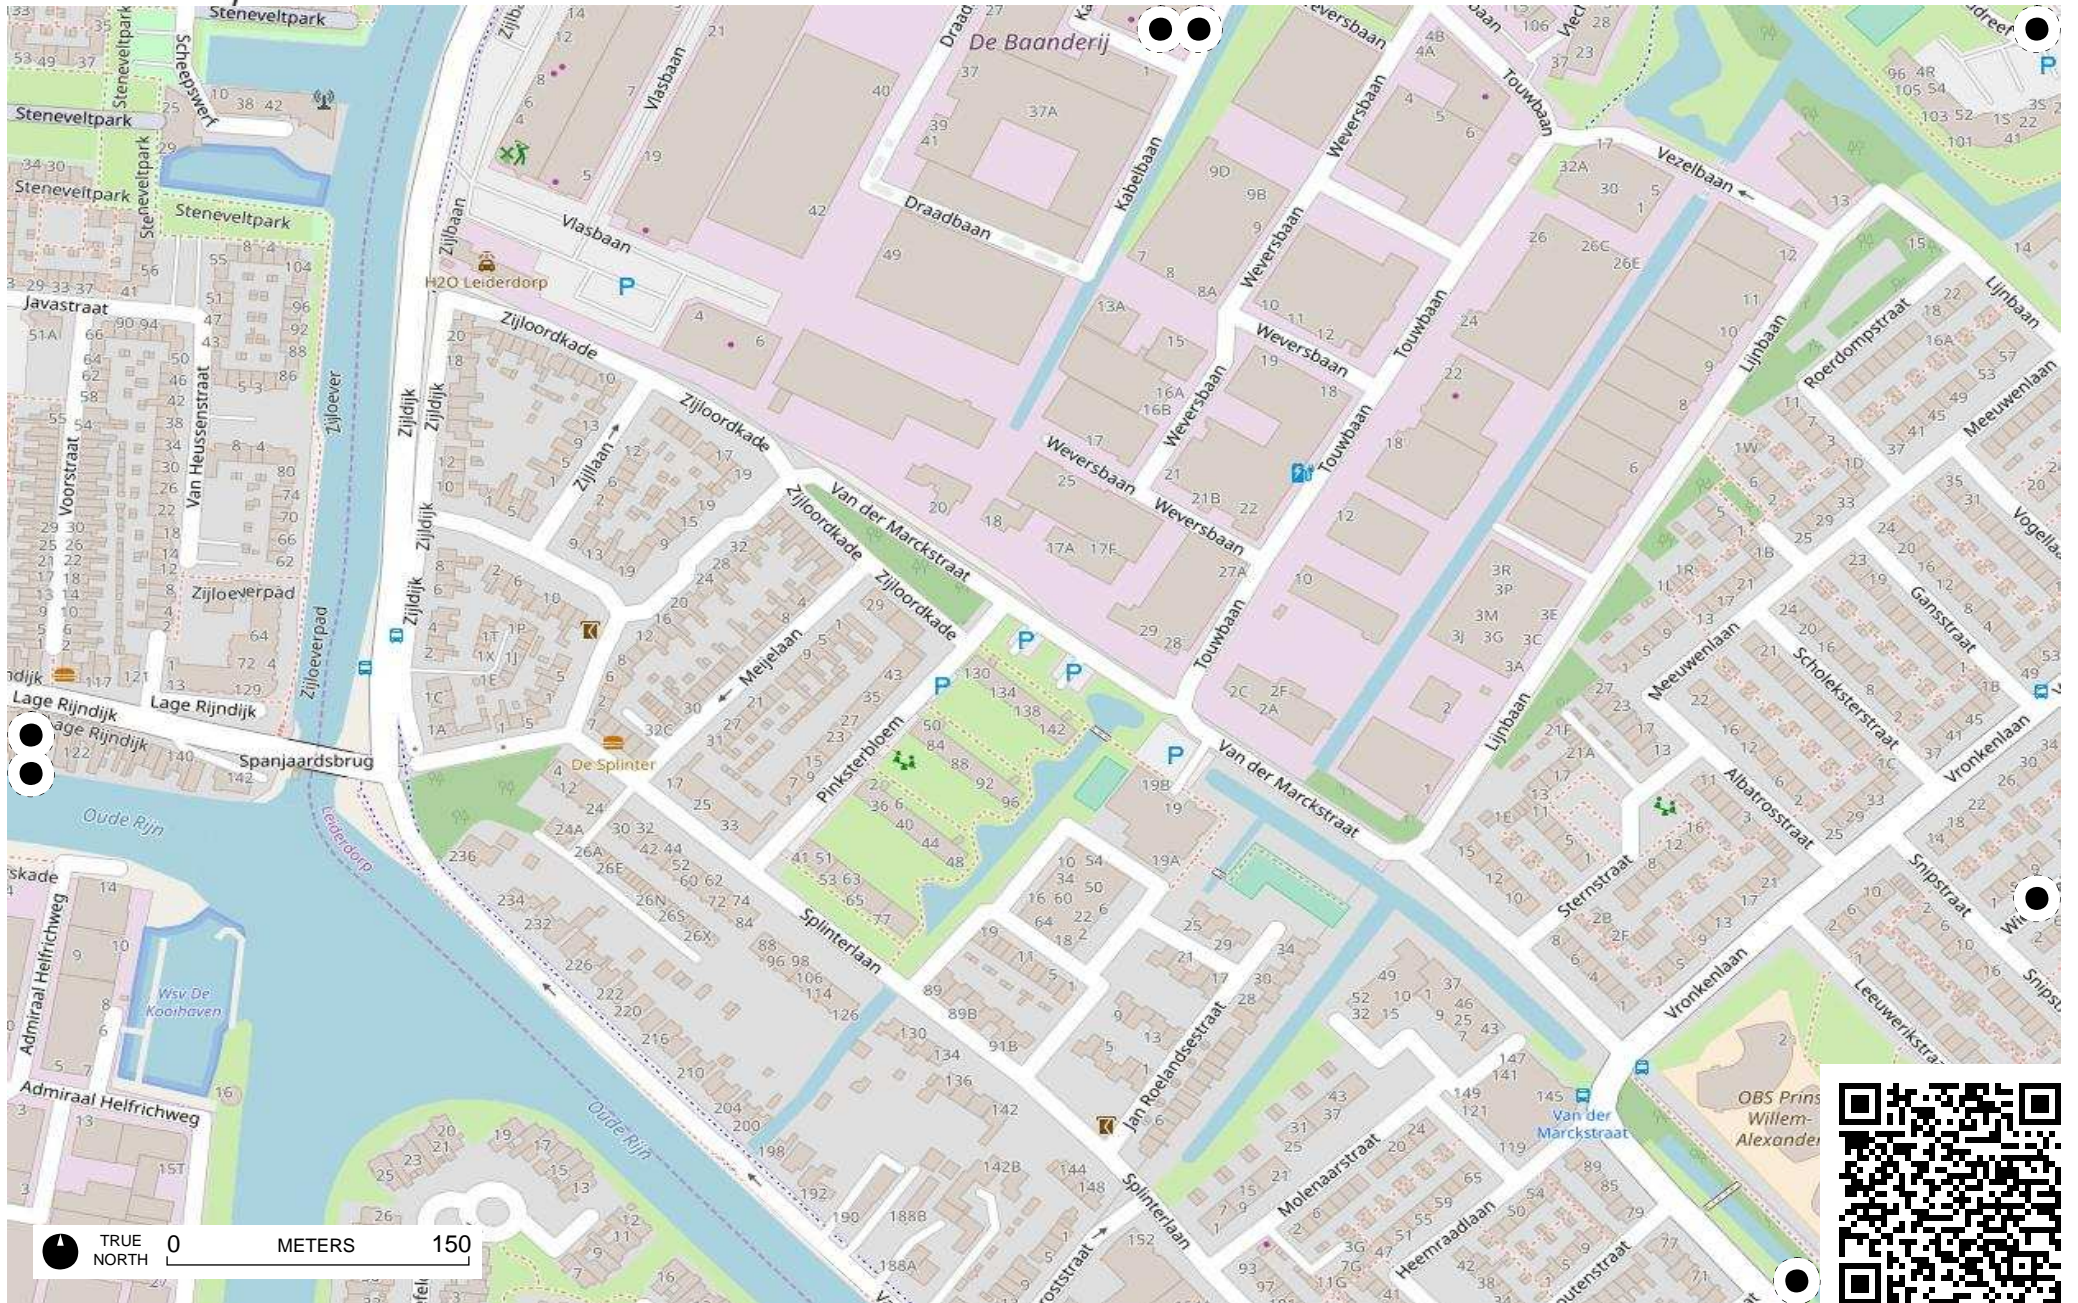

TRUE NORTH 0 METERS 150

TRUE NORTH 0 METERS 150

Field Papers

Leiderdorp

<http://fieldpapers.org/atlasses/349x5crg/E4>

TRUE NORTH 0 METERS 150