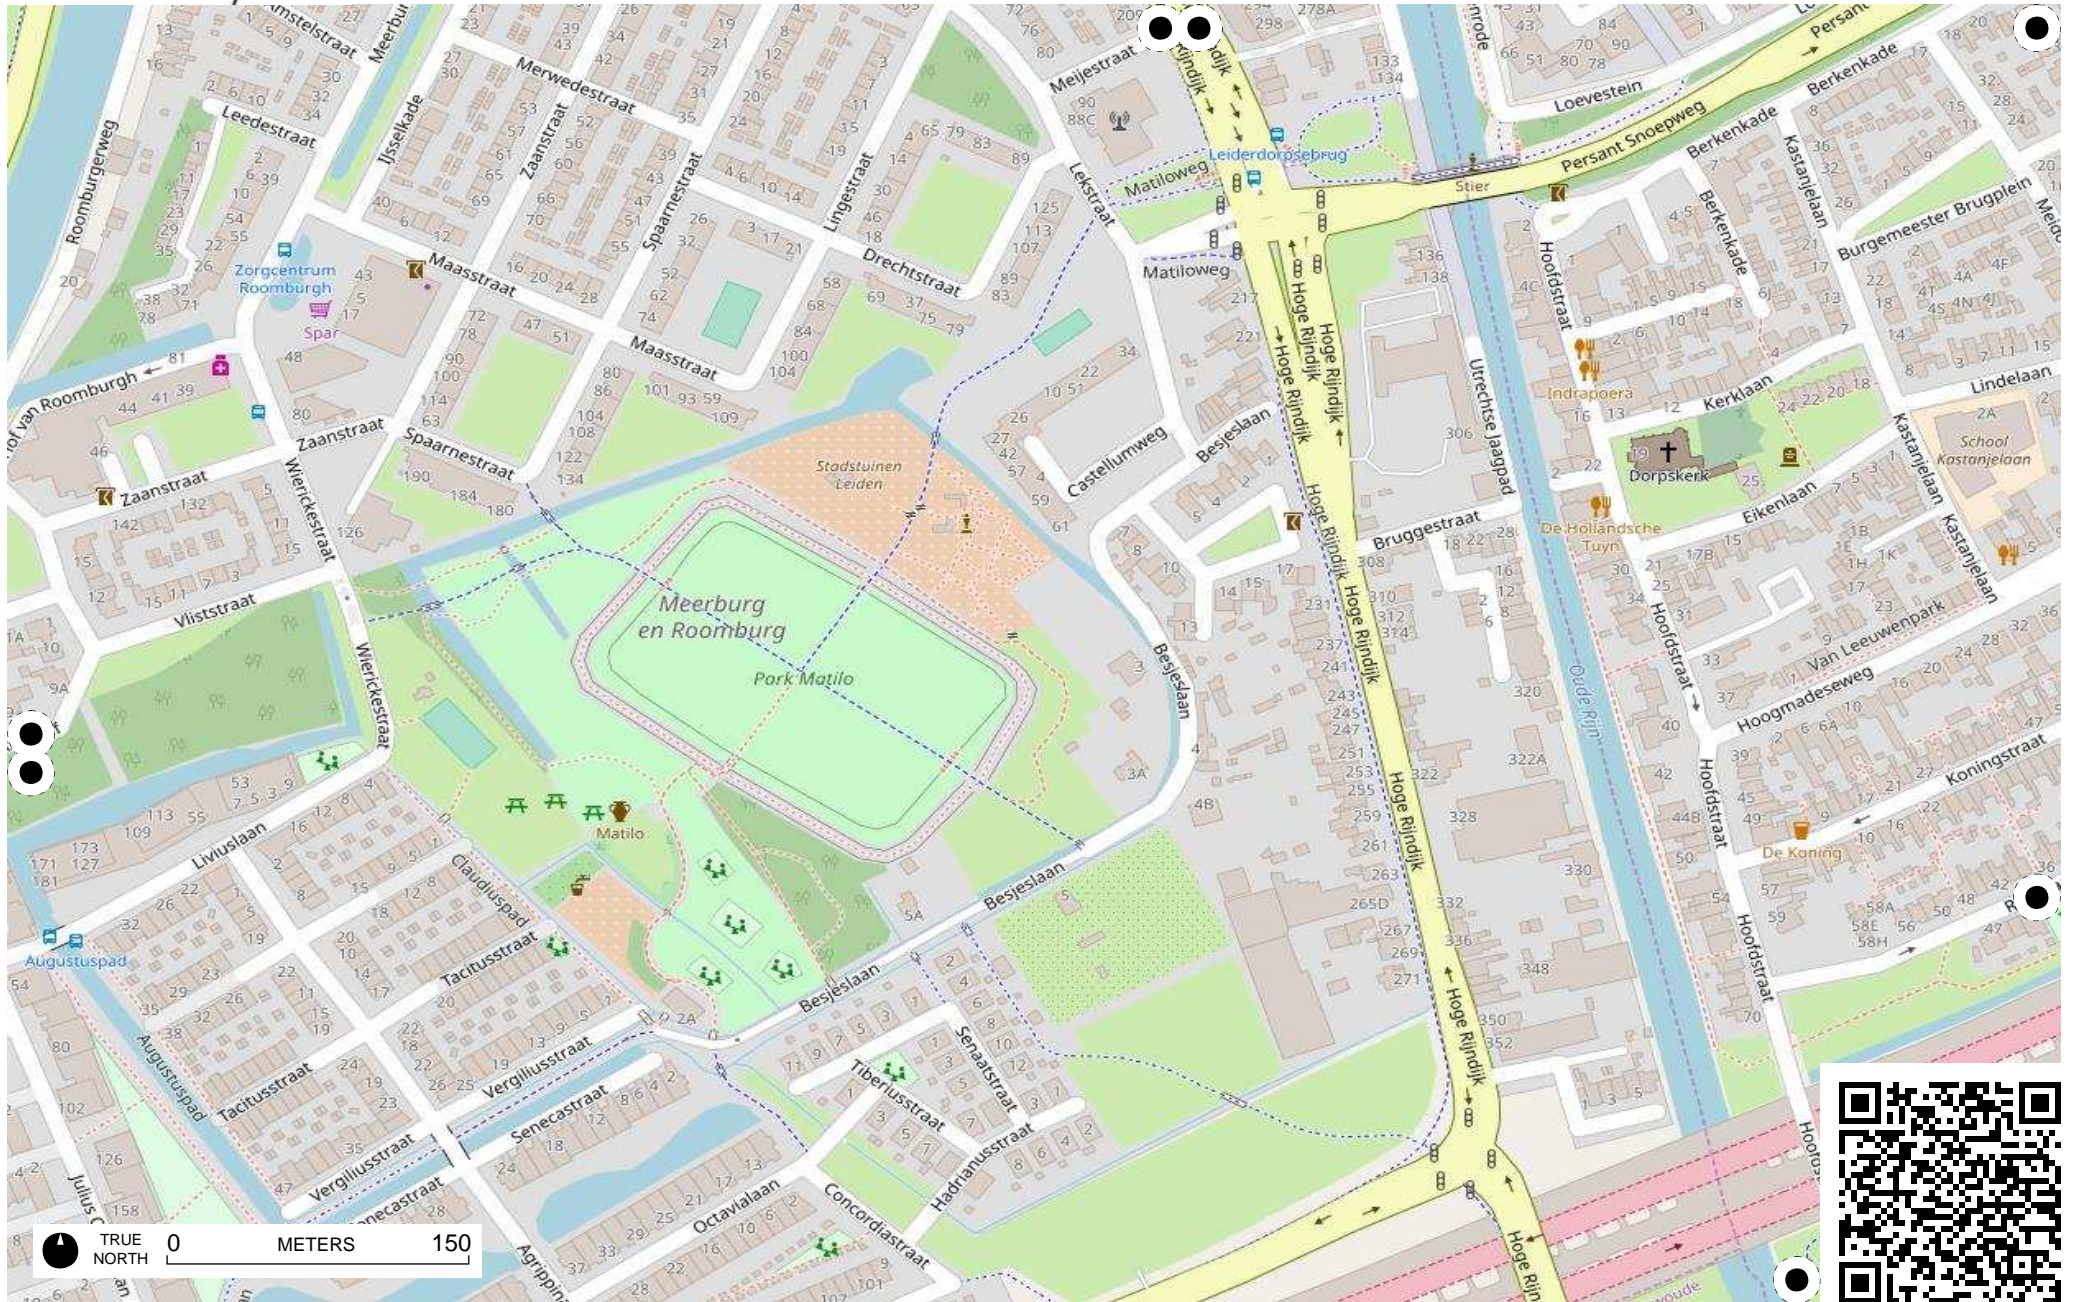

TRUE NORTH 0 METERS 150

TRUE NORTH 0 METERS 150

Field Papers

Leiderdorp

<http://fieldpapers.org/atlasses/349x5crg/E4>

TRUE NORTH 0 METERS 150