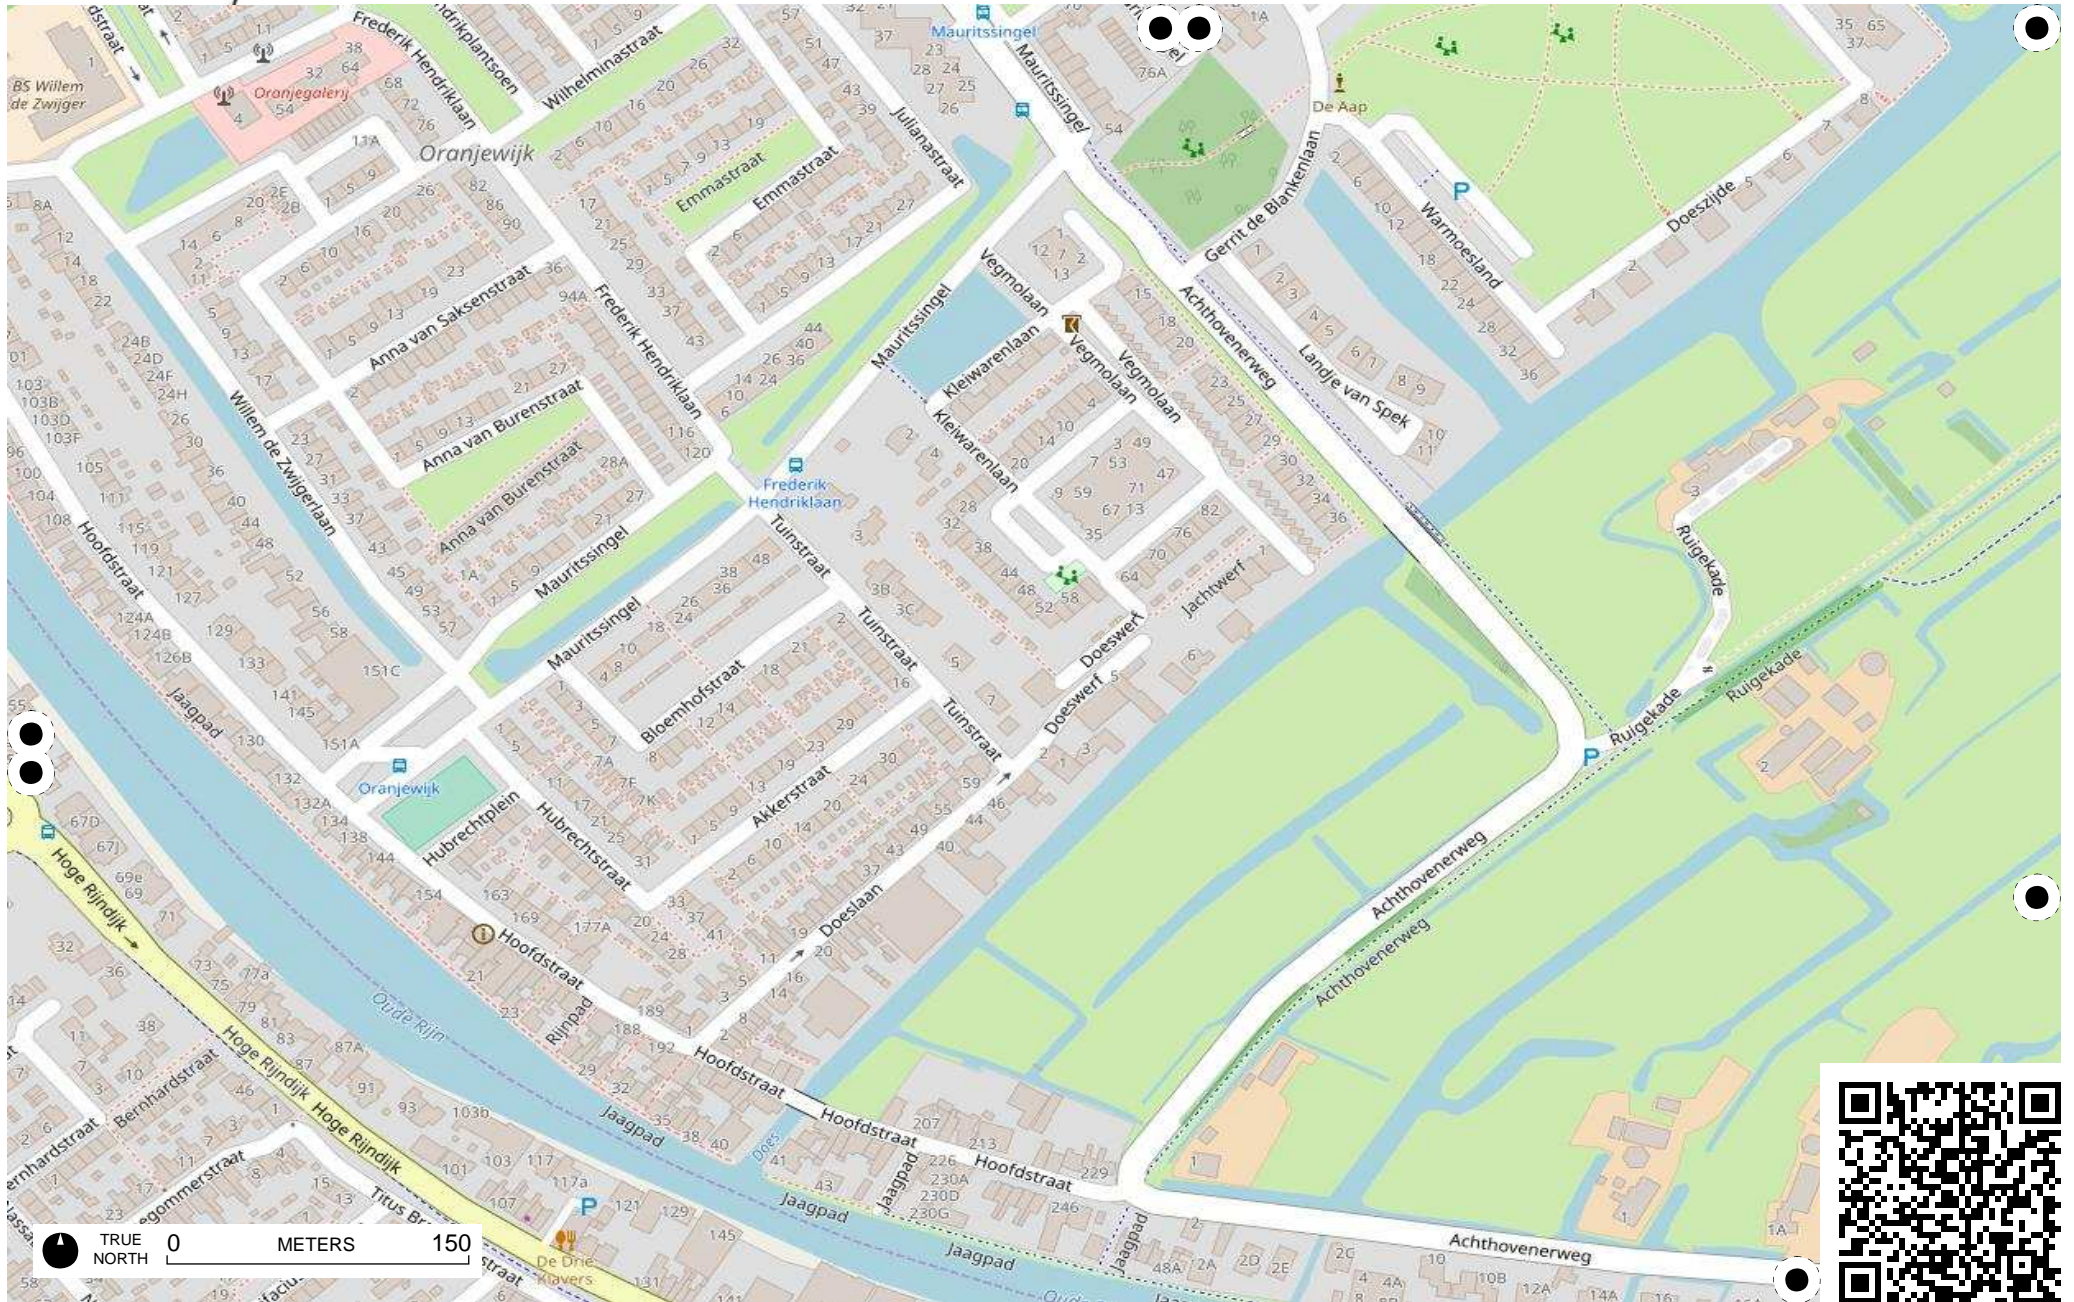

TRUE NORTH 0 METERS 150

TRUE NORTH 0 METERS 150

Field Papers

Leiderdorp

<http://fieldpapers.org/atlasses/349x5crg/E4>

TRUE NORTH 0 METERS 150