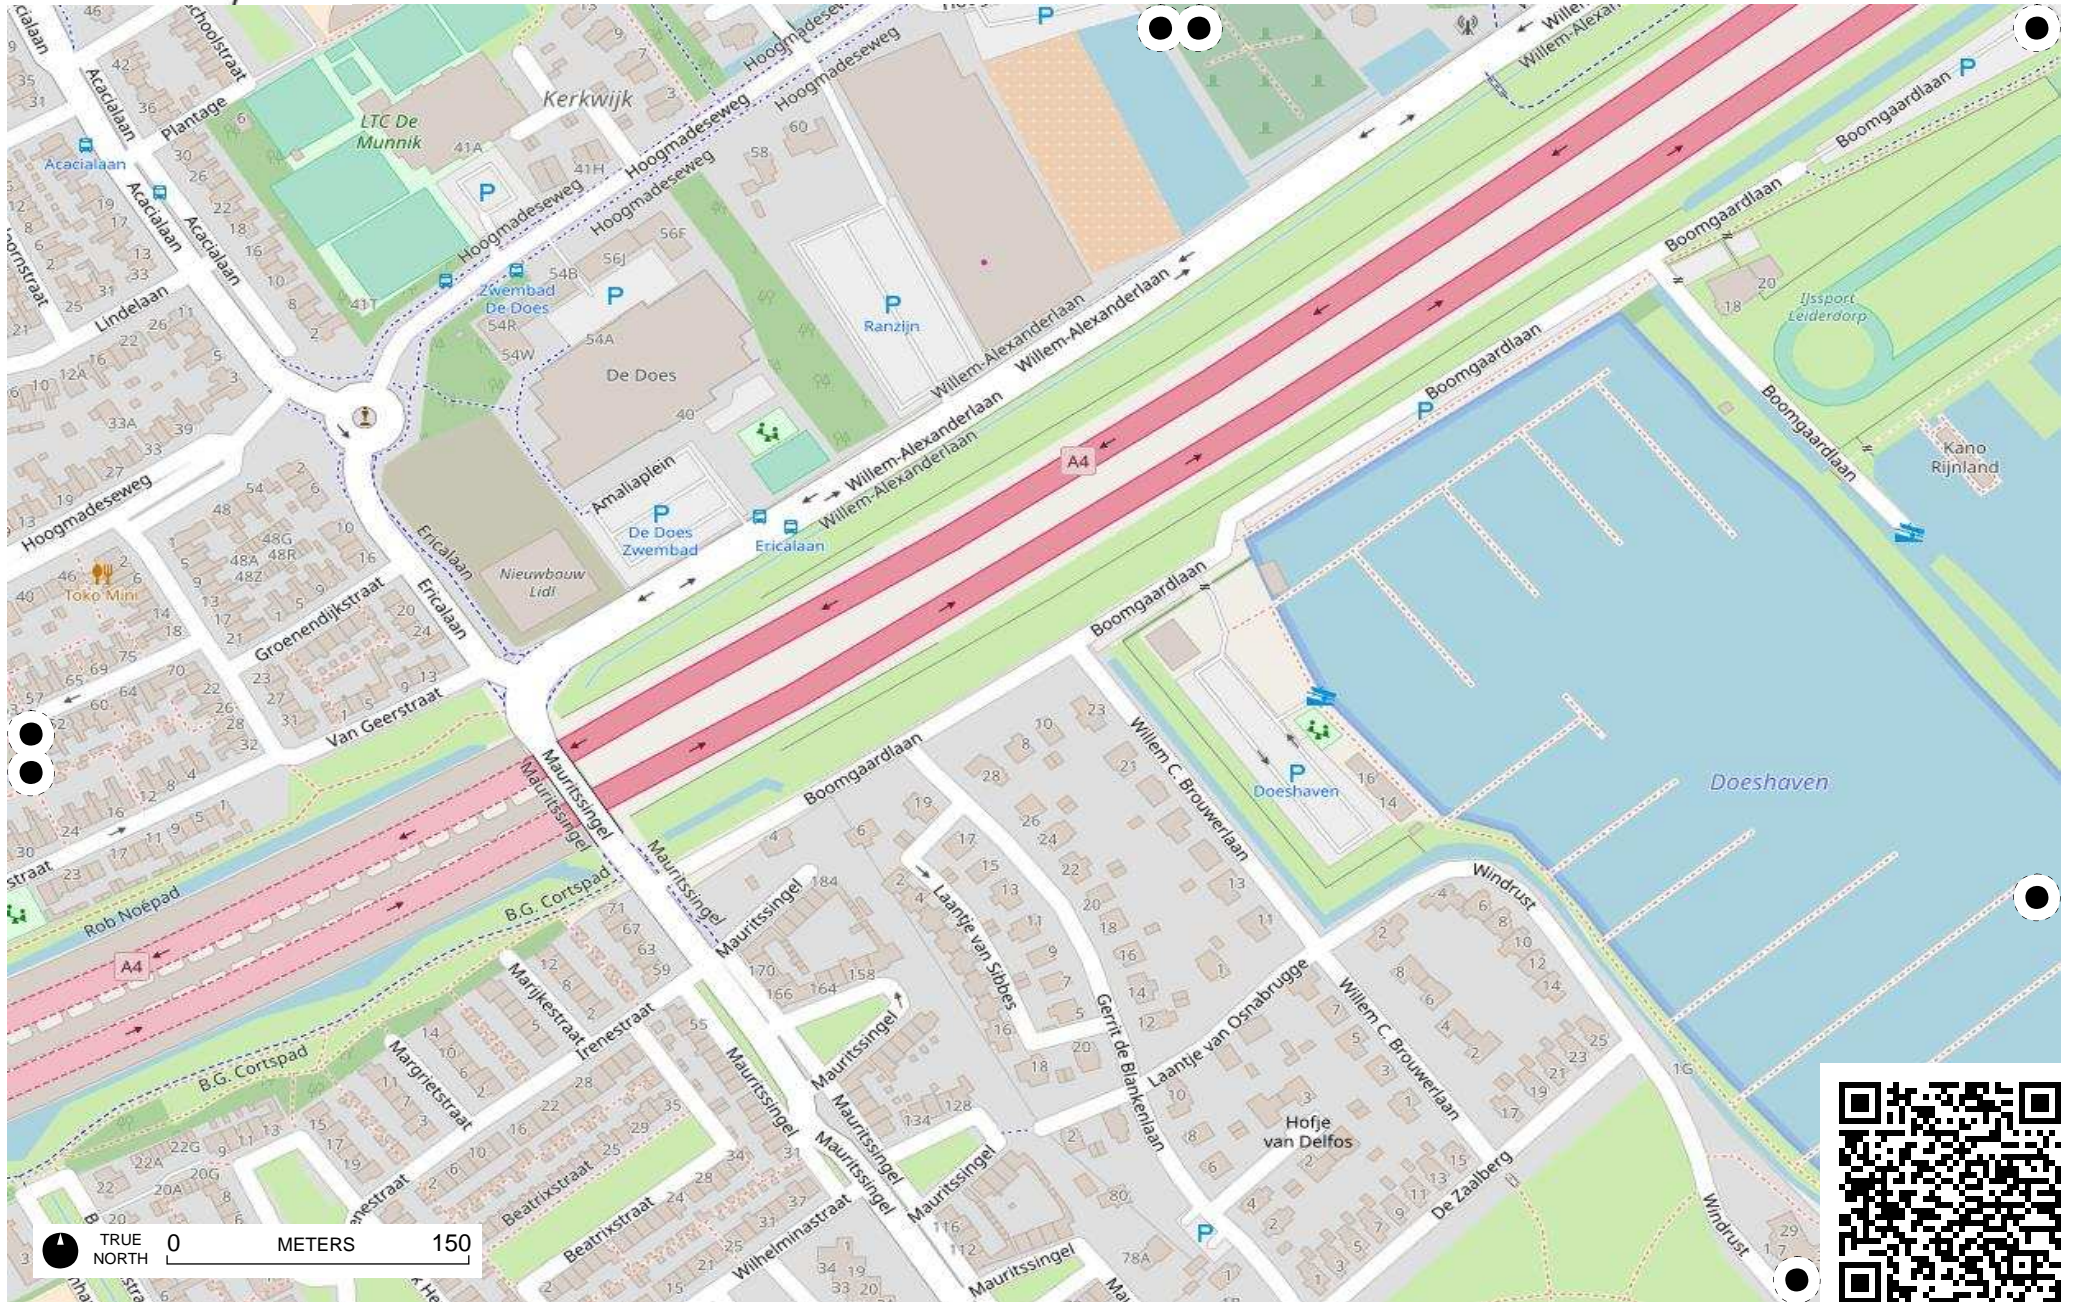

TRUE NORTH 0 METERS 150

TRUE NORTH 0 METERS 150

Field Papers

Leiderdorp

<http://fieldpapers.org/atlasses/349x5crg/E4>

TRUE NORTH 0 METERS 150