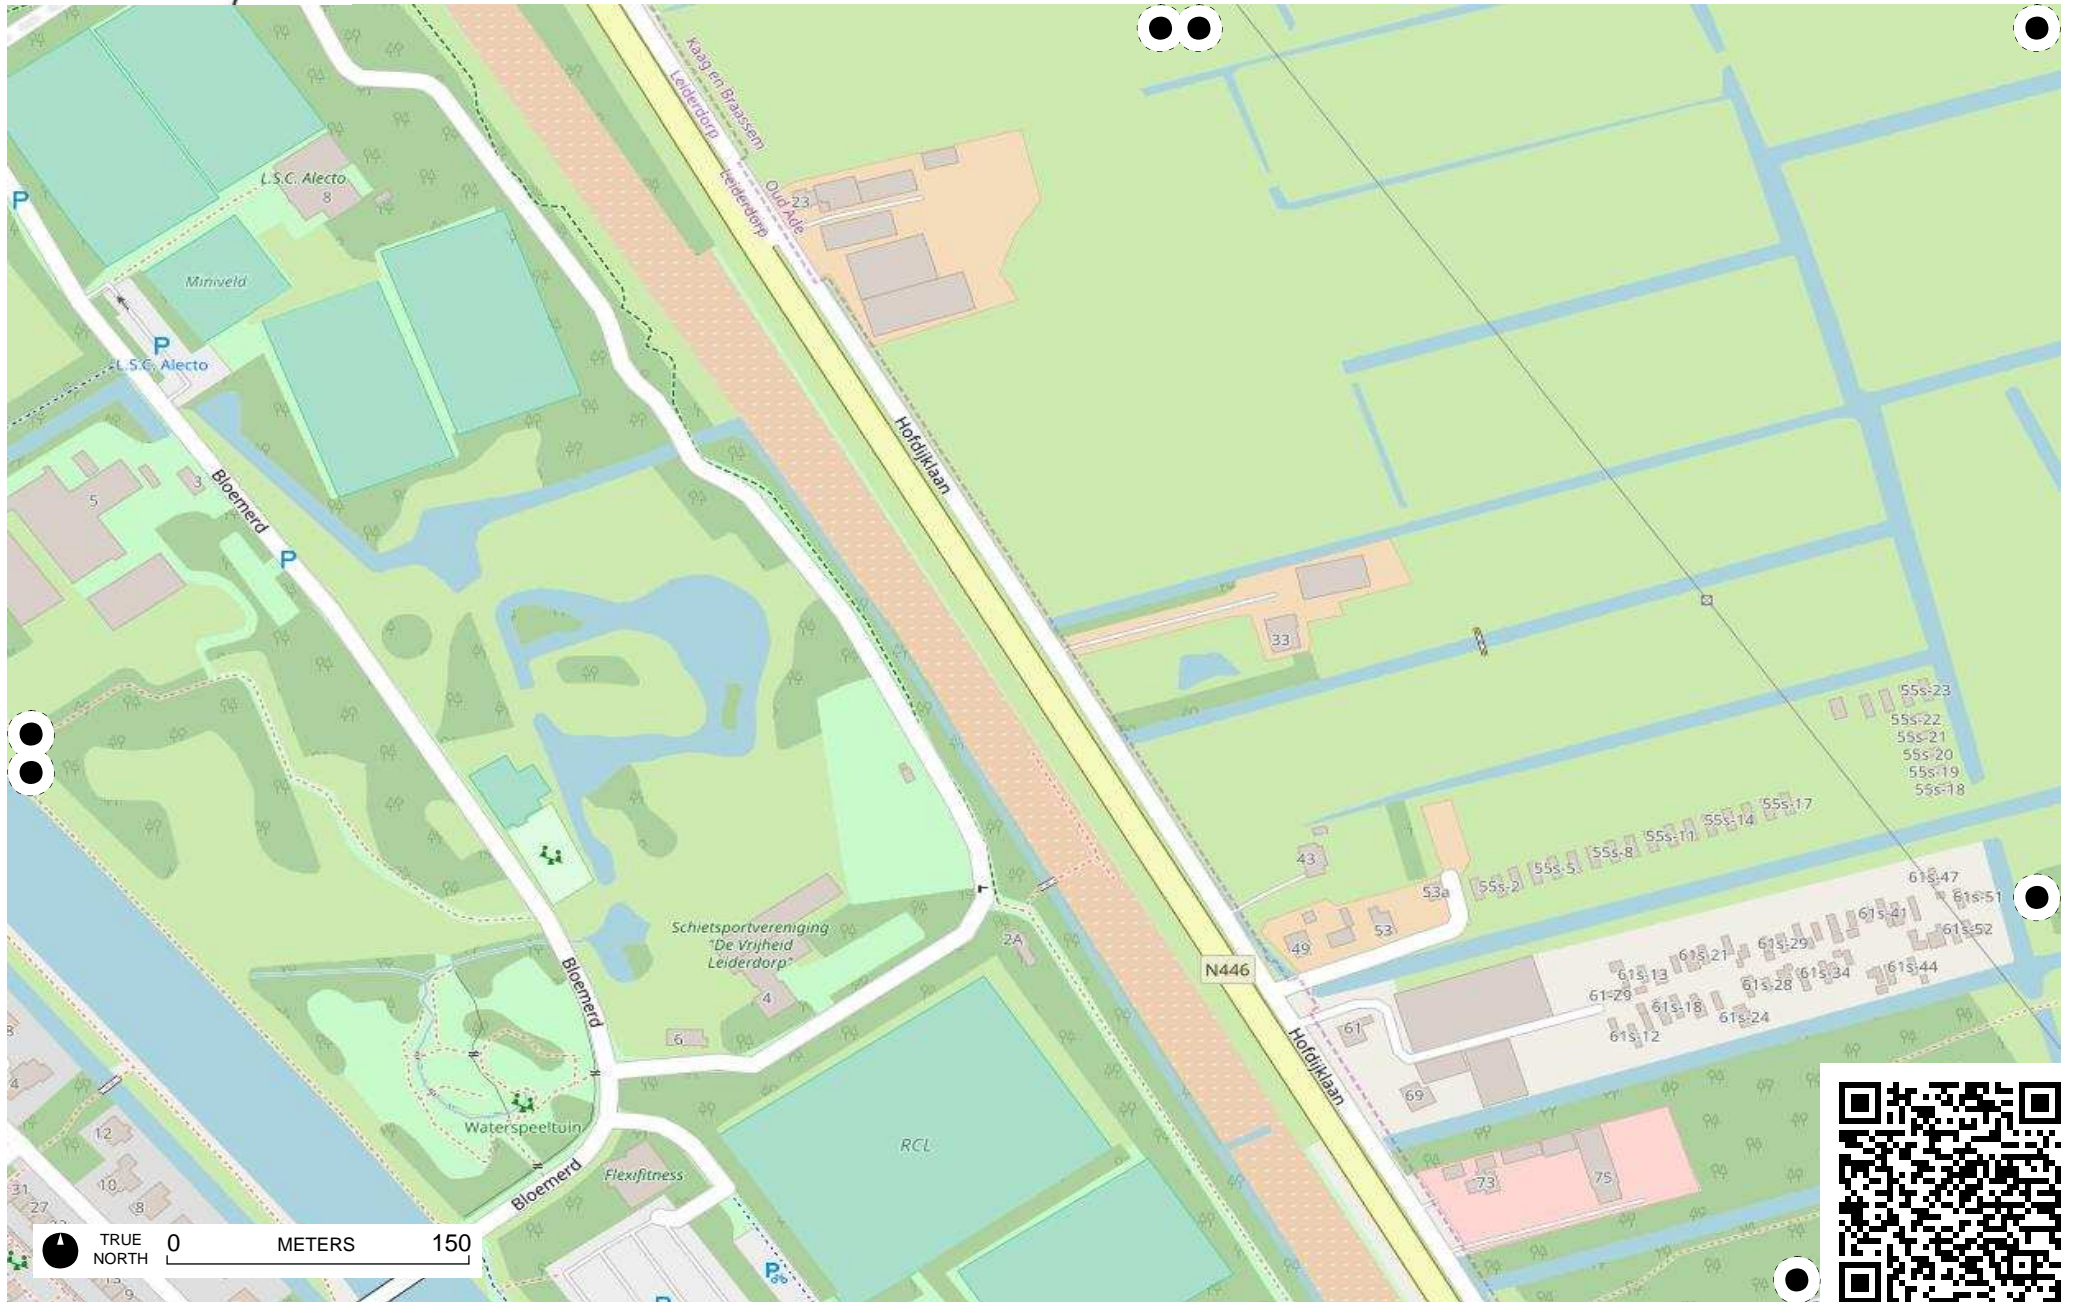

TRUE NORTH 0 METERS 150

TRUE NORTH 0 METERS 150

Field Papers

Leiderdorp

<http://fieldpapers.org/atlasses/349x5crg/E4>

TRUE NORTH 0 METERS 150