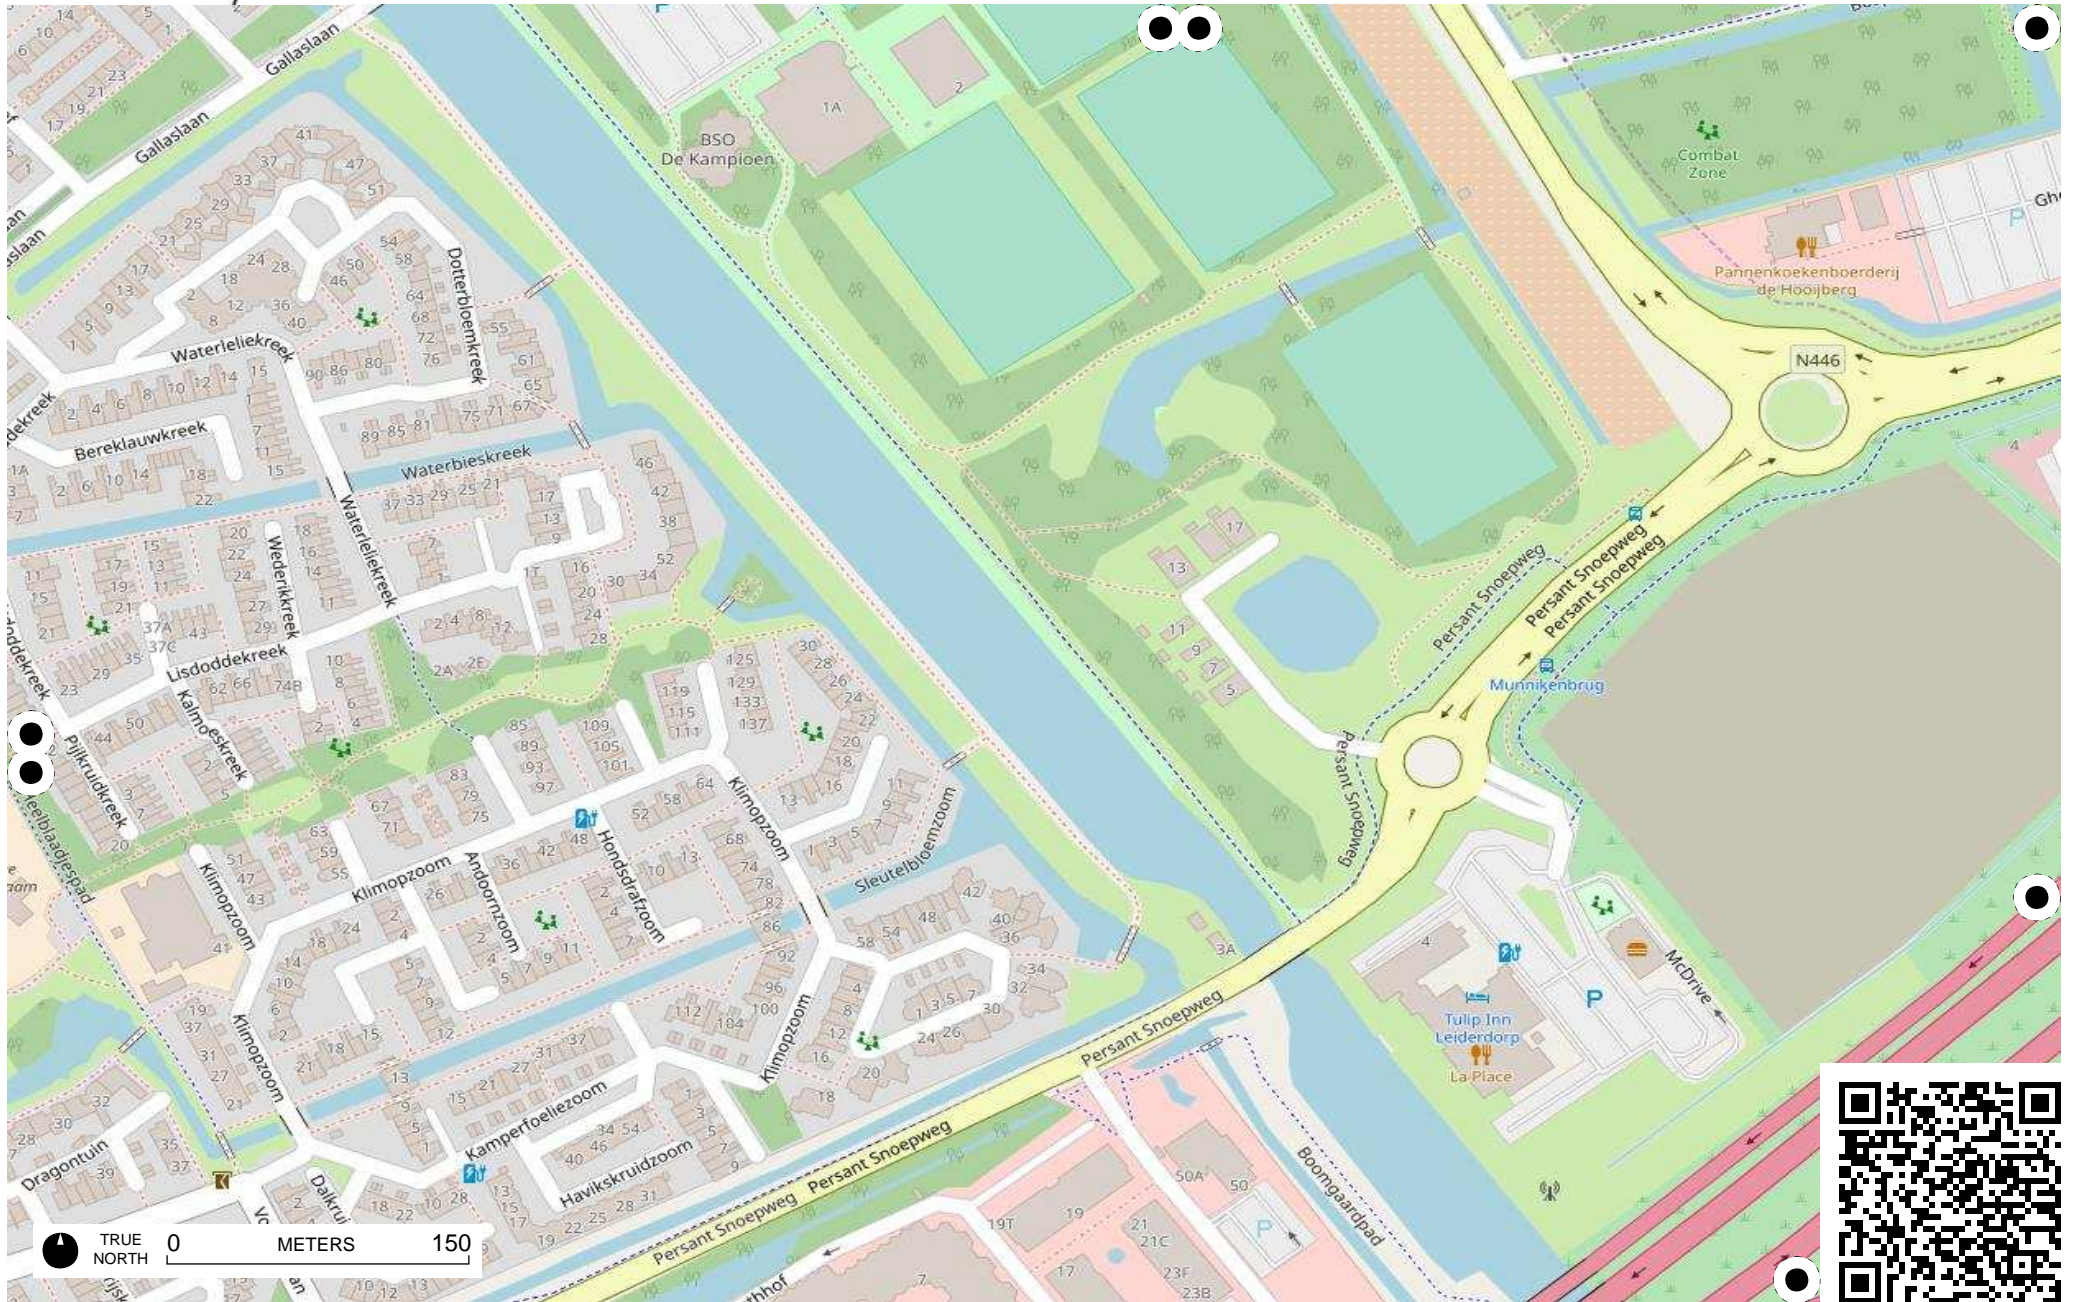

TRUE NORTH 0 METERS 150

TRUE NORTH 0 METERS 150

Field Papers

Leiderdorp

<http://fieldpapers.org/atlasses/349x5crg/E4>

TRUE NORTH 0 METERS 150