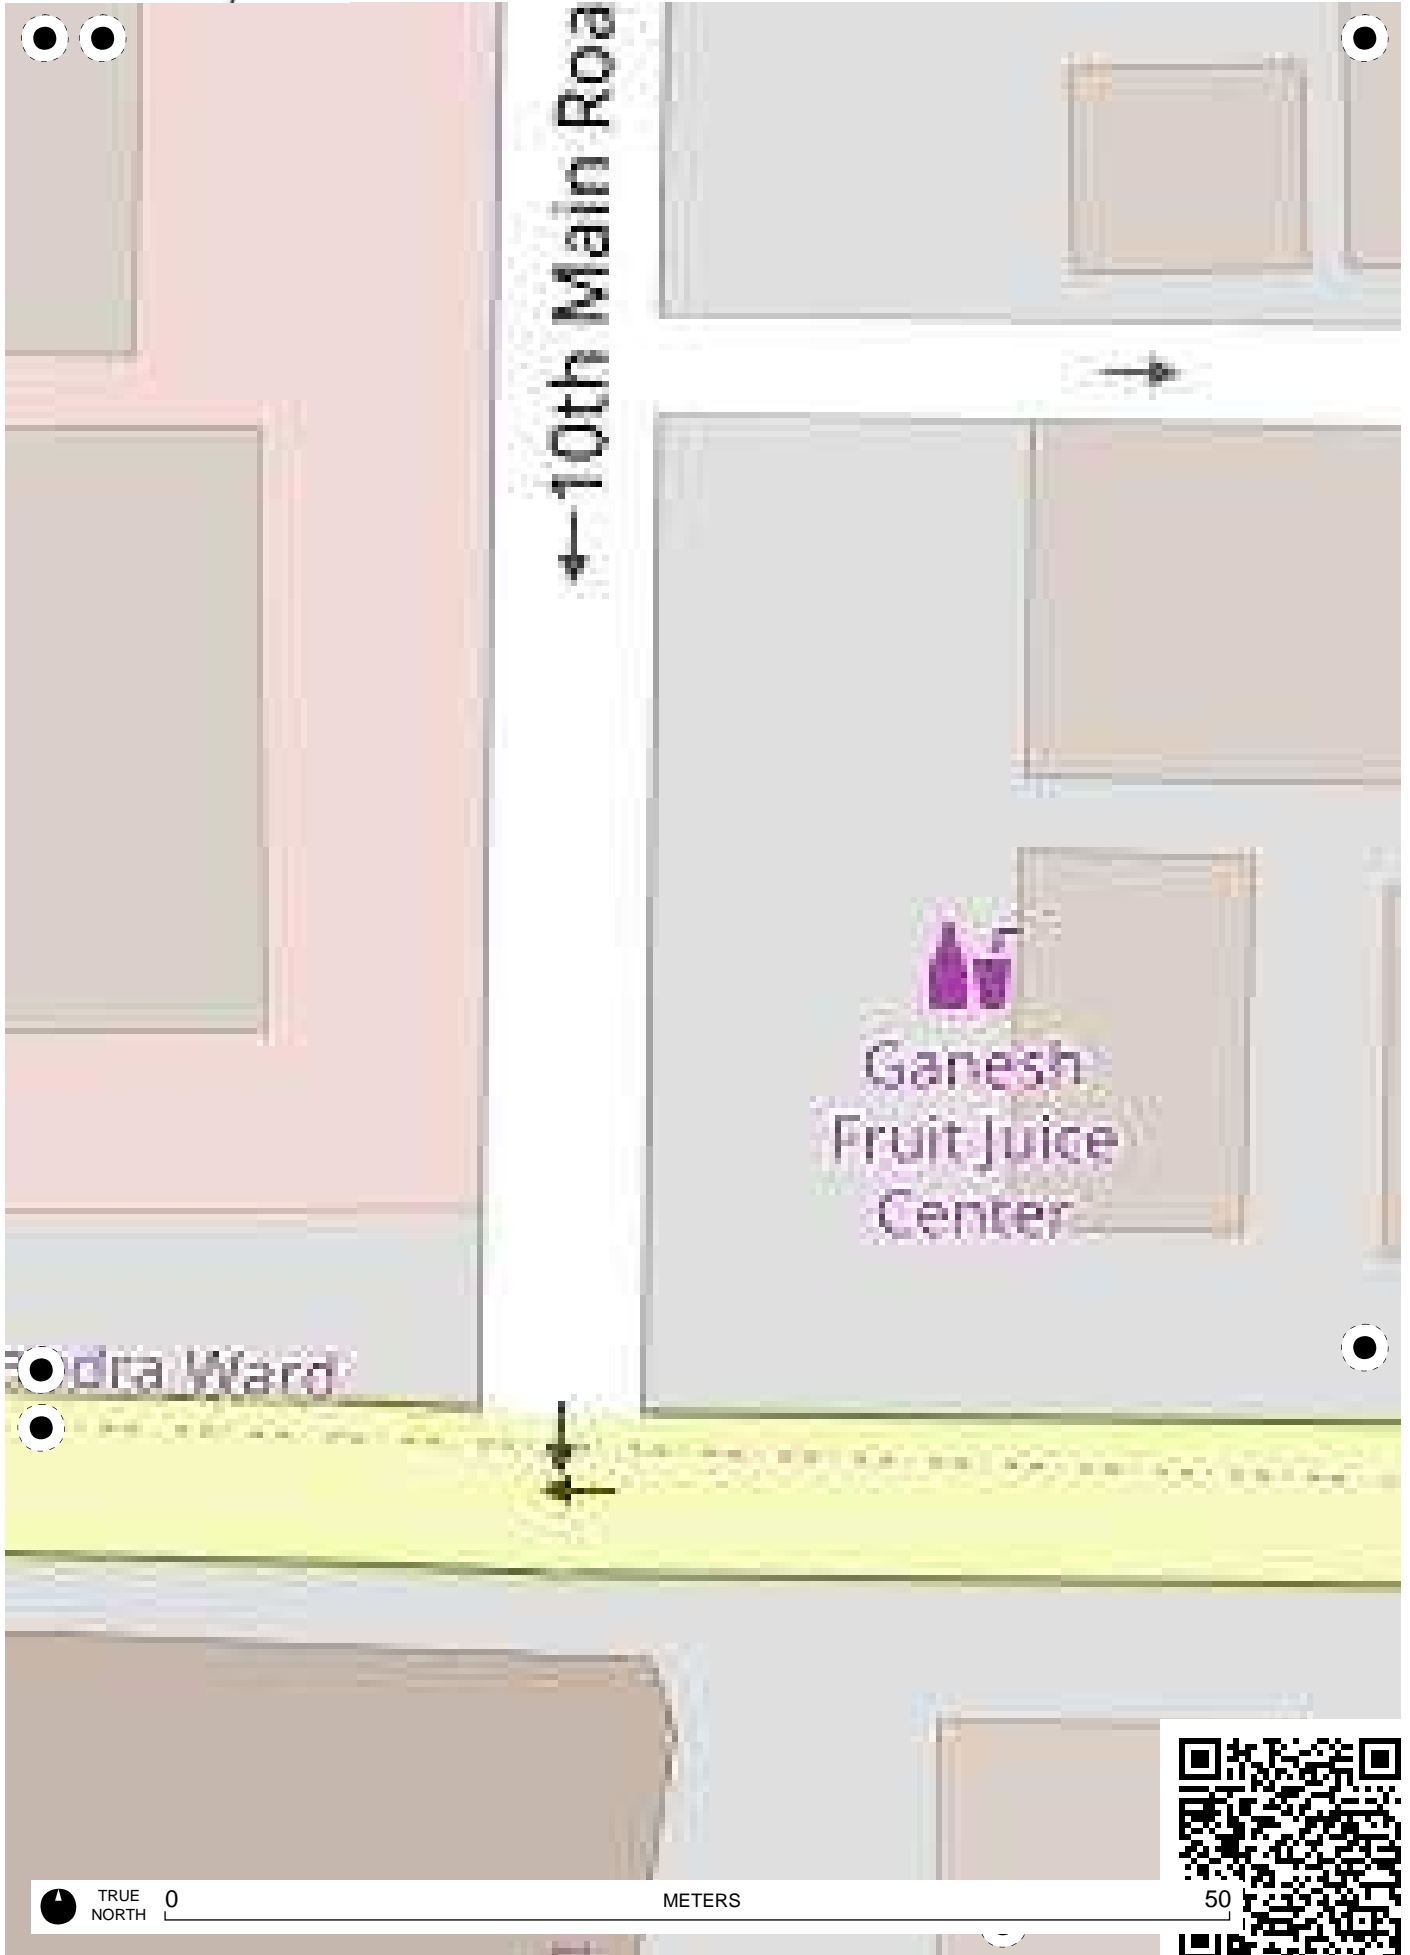

A1

B1

C1

D1

d →

Oth Main Road

← 10th Main Road

Ganesh  
Fruit Juice  
Center

Radha Ward

TRUE NORTH 0

METERS

50