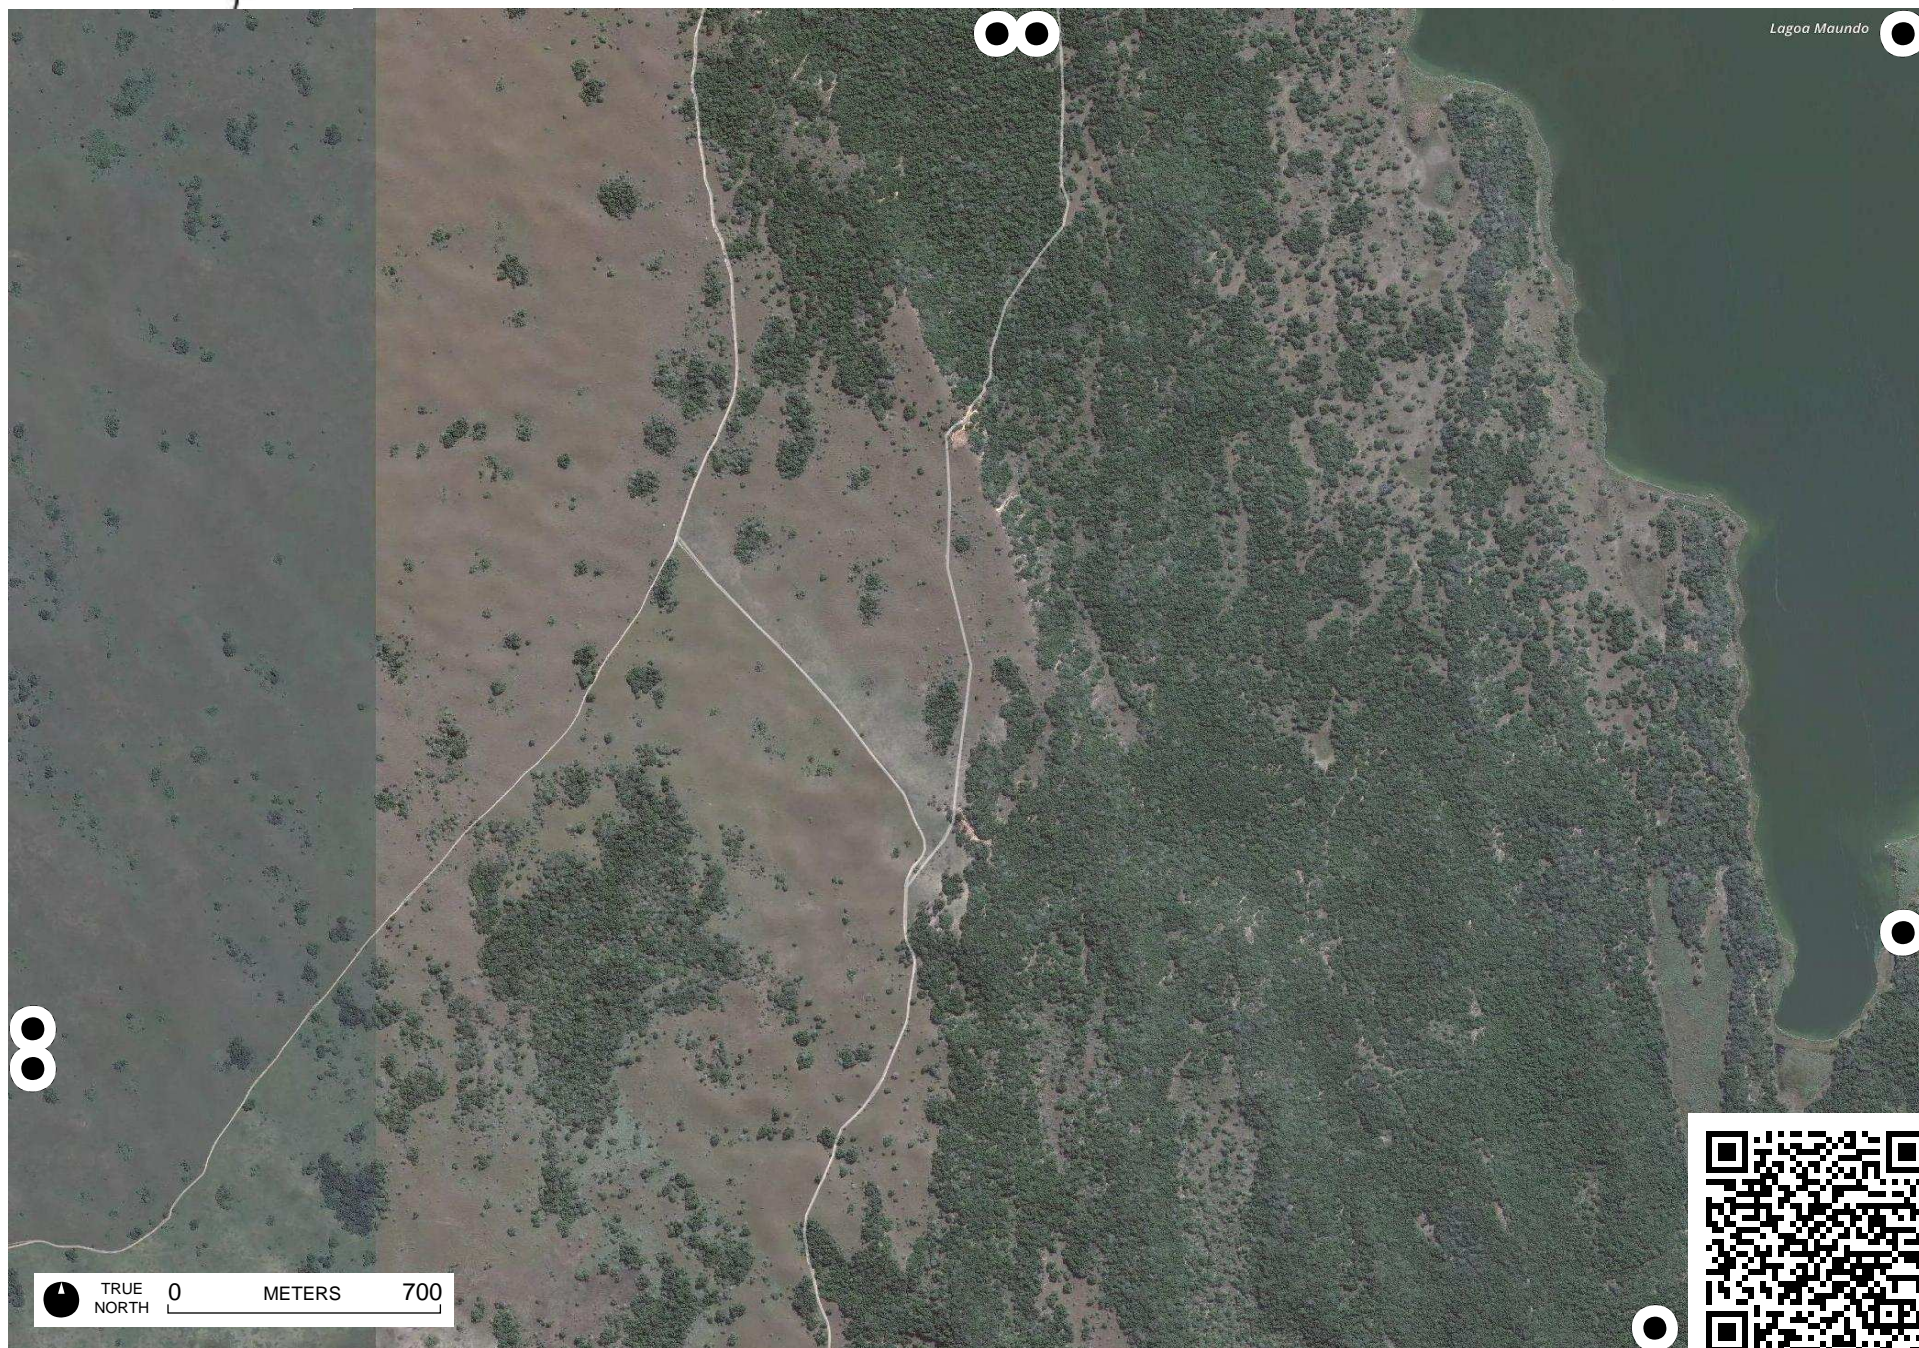

TRUE NORTH 0 METERS 700

Field Papers

hulene B, maputo

<http://fieldpapers.org/atlasses/30m8r8oy/B1>

TRUE NORTH 0 METERS 700

Lago Nela

TRUE NORTH 0 METERS 700

TRUE NORTH 0 METERS 700

TRUE NORTH 0 METERS 700