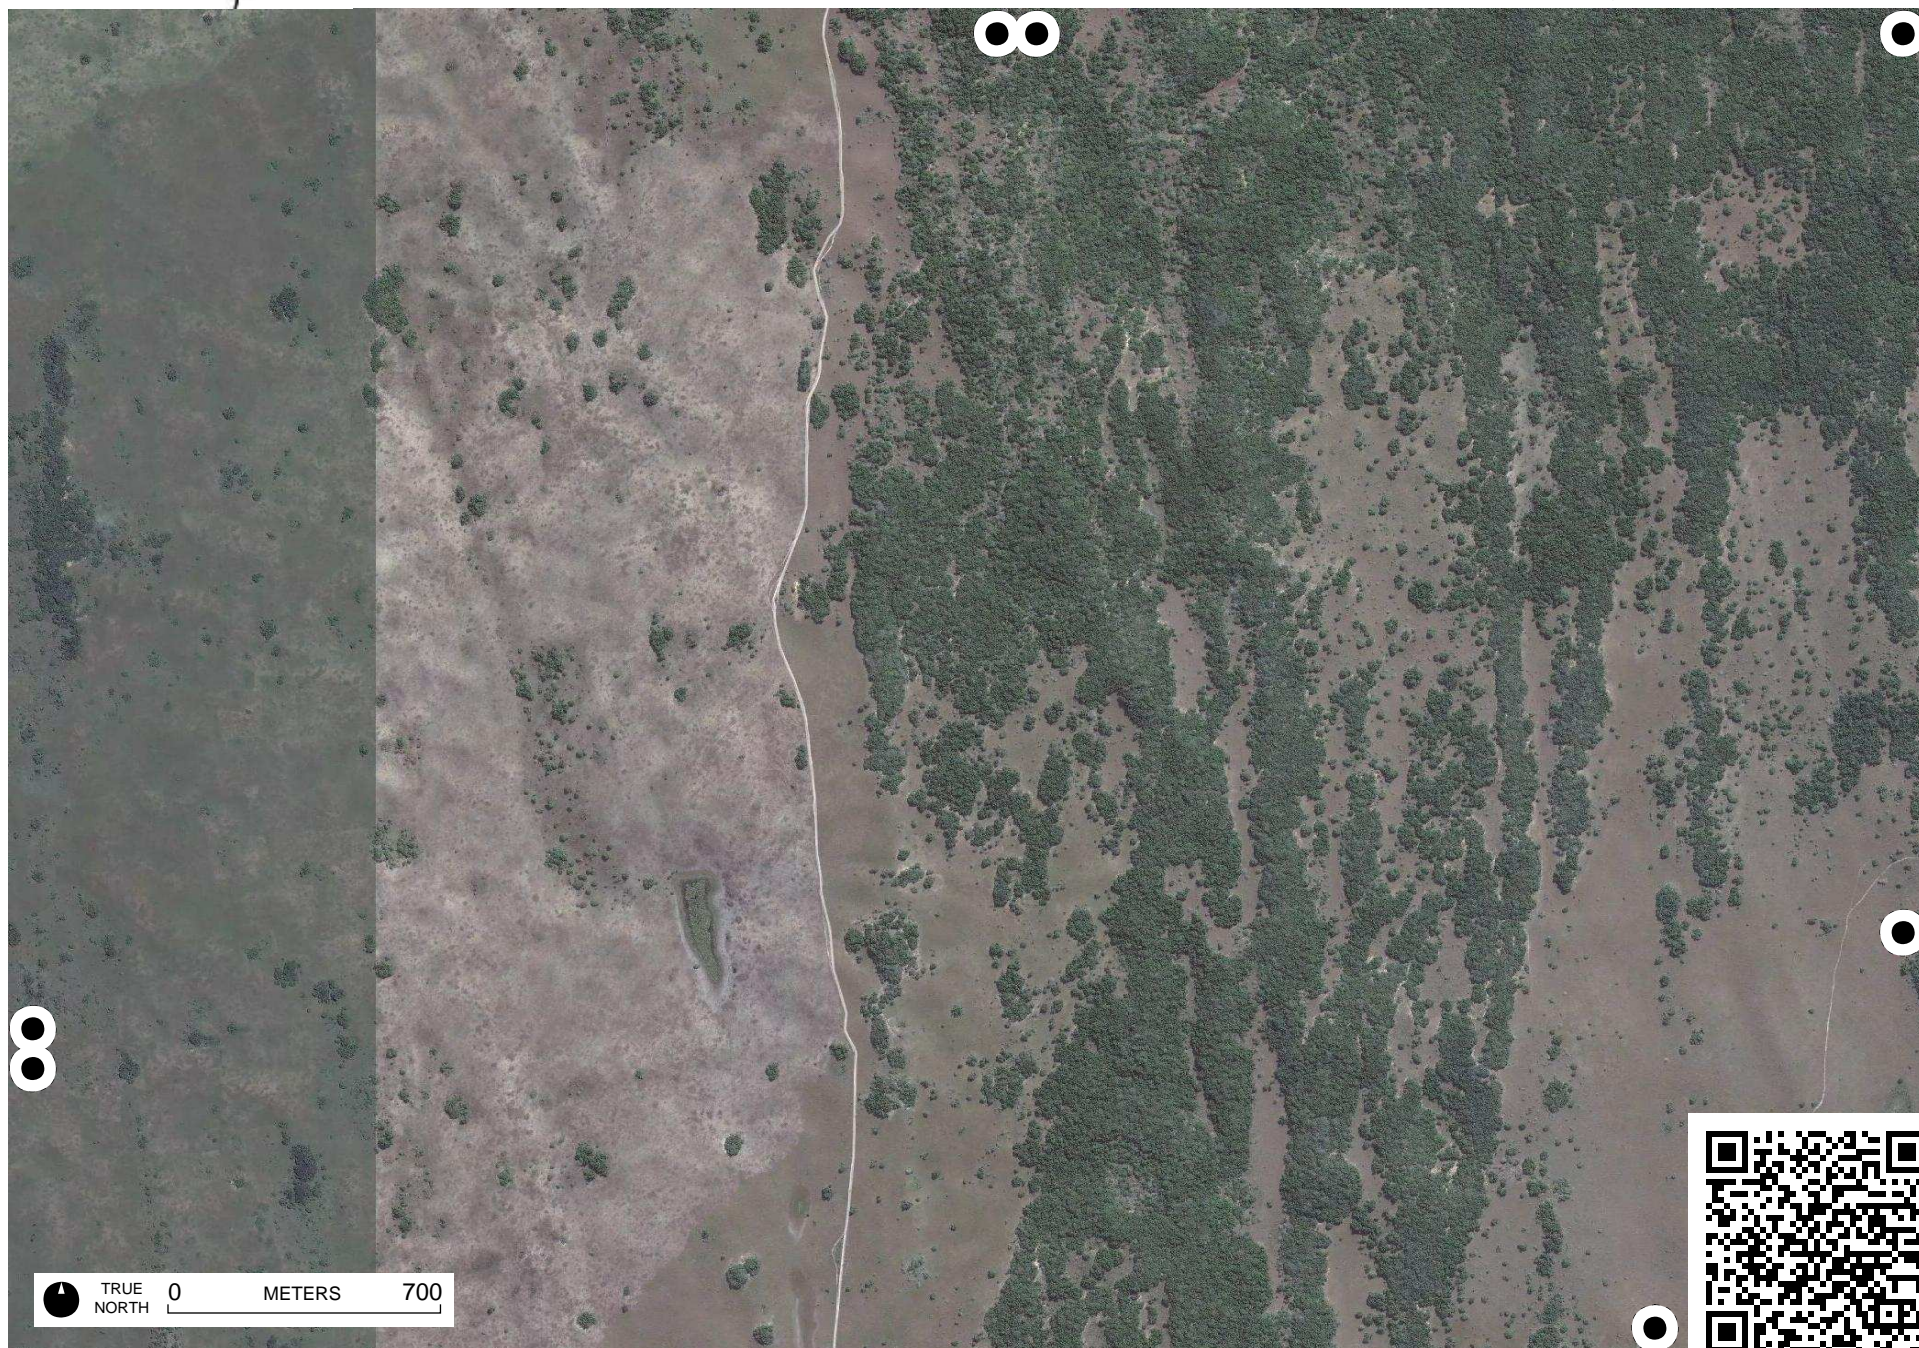

TRUE NORTH 0 METERS 700

Field Papers

hulene B, maputo

<http://fieldpapers.org/atlasses/30m8r8oy/B1>

TRUE NORTH 0 METERS 700

Lago Nela

TRUE NORTH 0 METERS 700

TRUE NORTH 0 METERS 700

TRUE NORTH 0 METERS 700