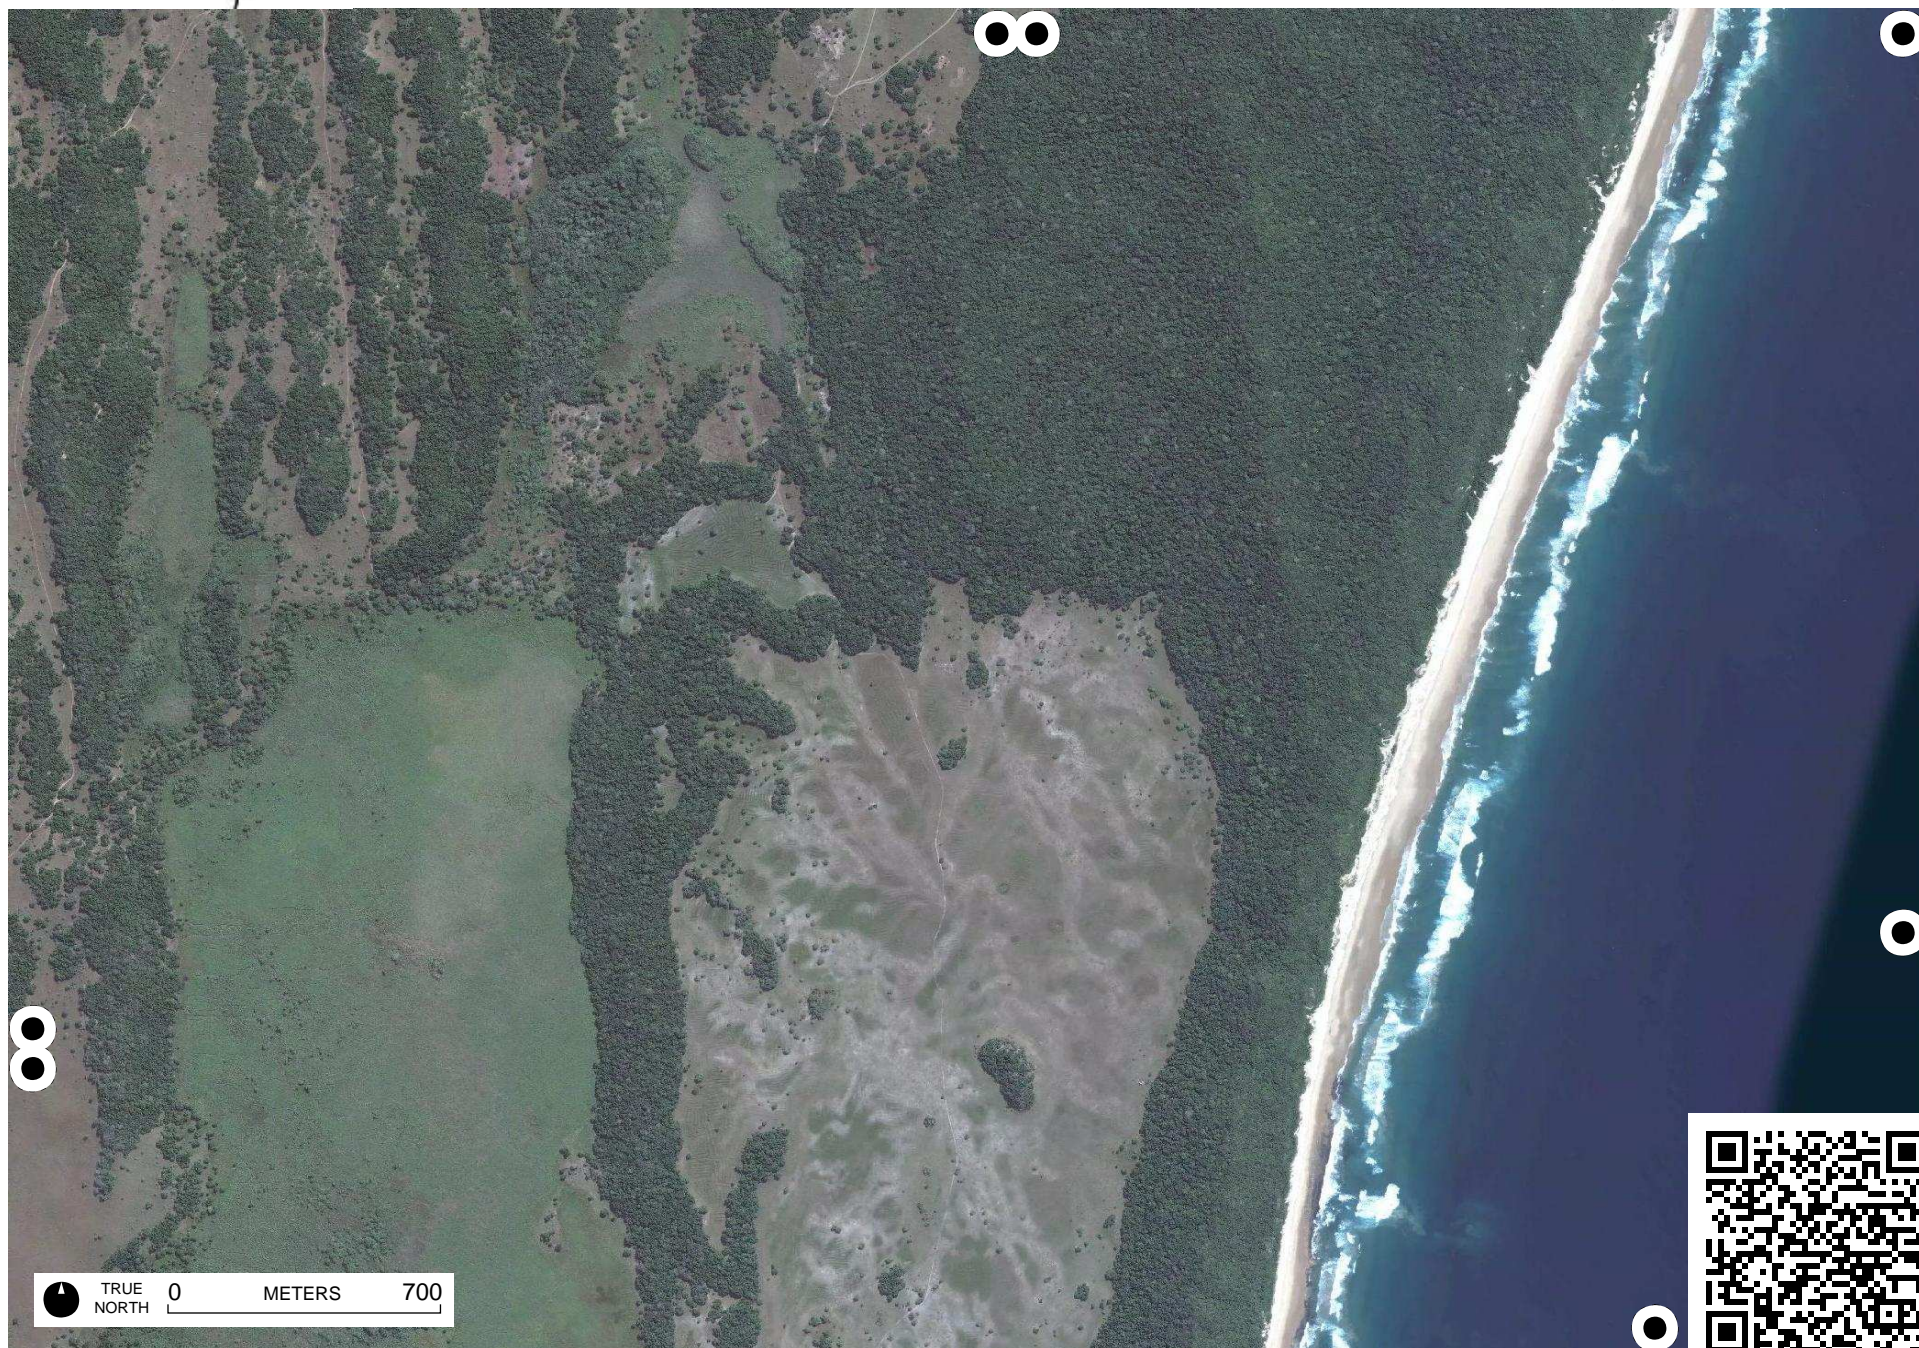

TRUE NORTH 0 METERS 700

Field Papers

hulene B, maputo

<http://fieldpapers.org/atlasses/30m8r8oy/B1>

TRUE NORTH 0 METERS 700

Lago Nela

TRUE NORTH 0 METERS 700

TRUE NORTH 0 METERS 700

TRUE NORTH 0 METERS 700