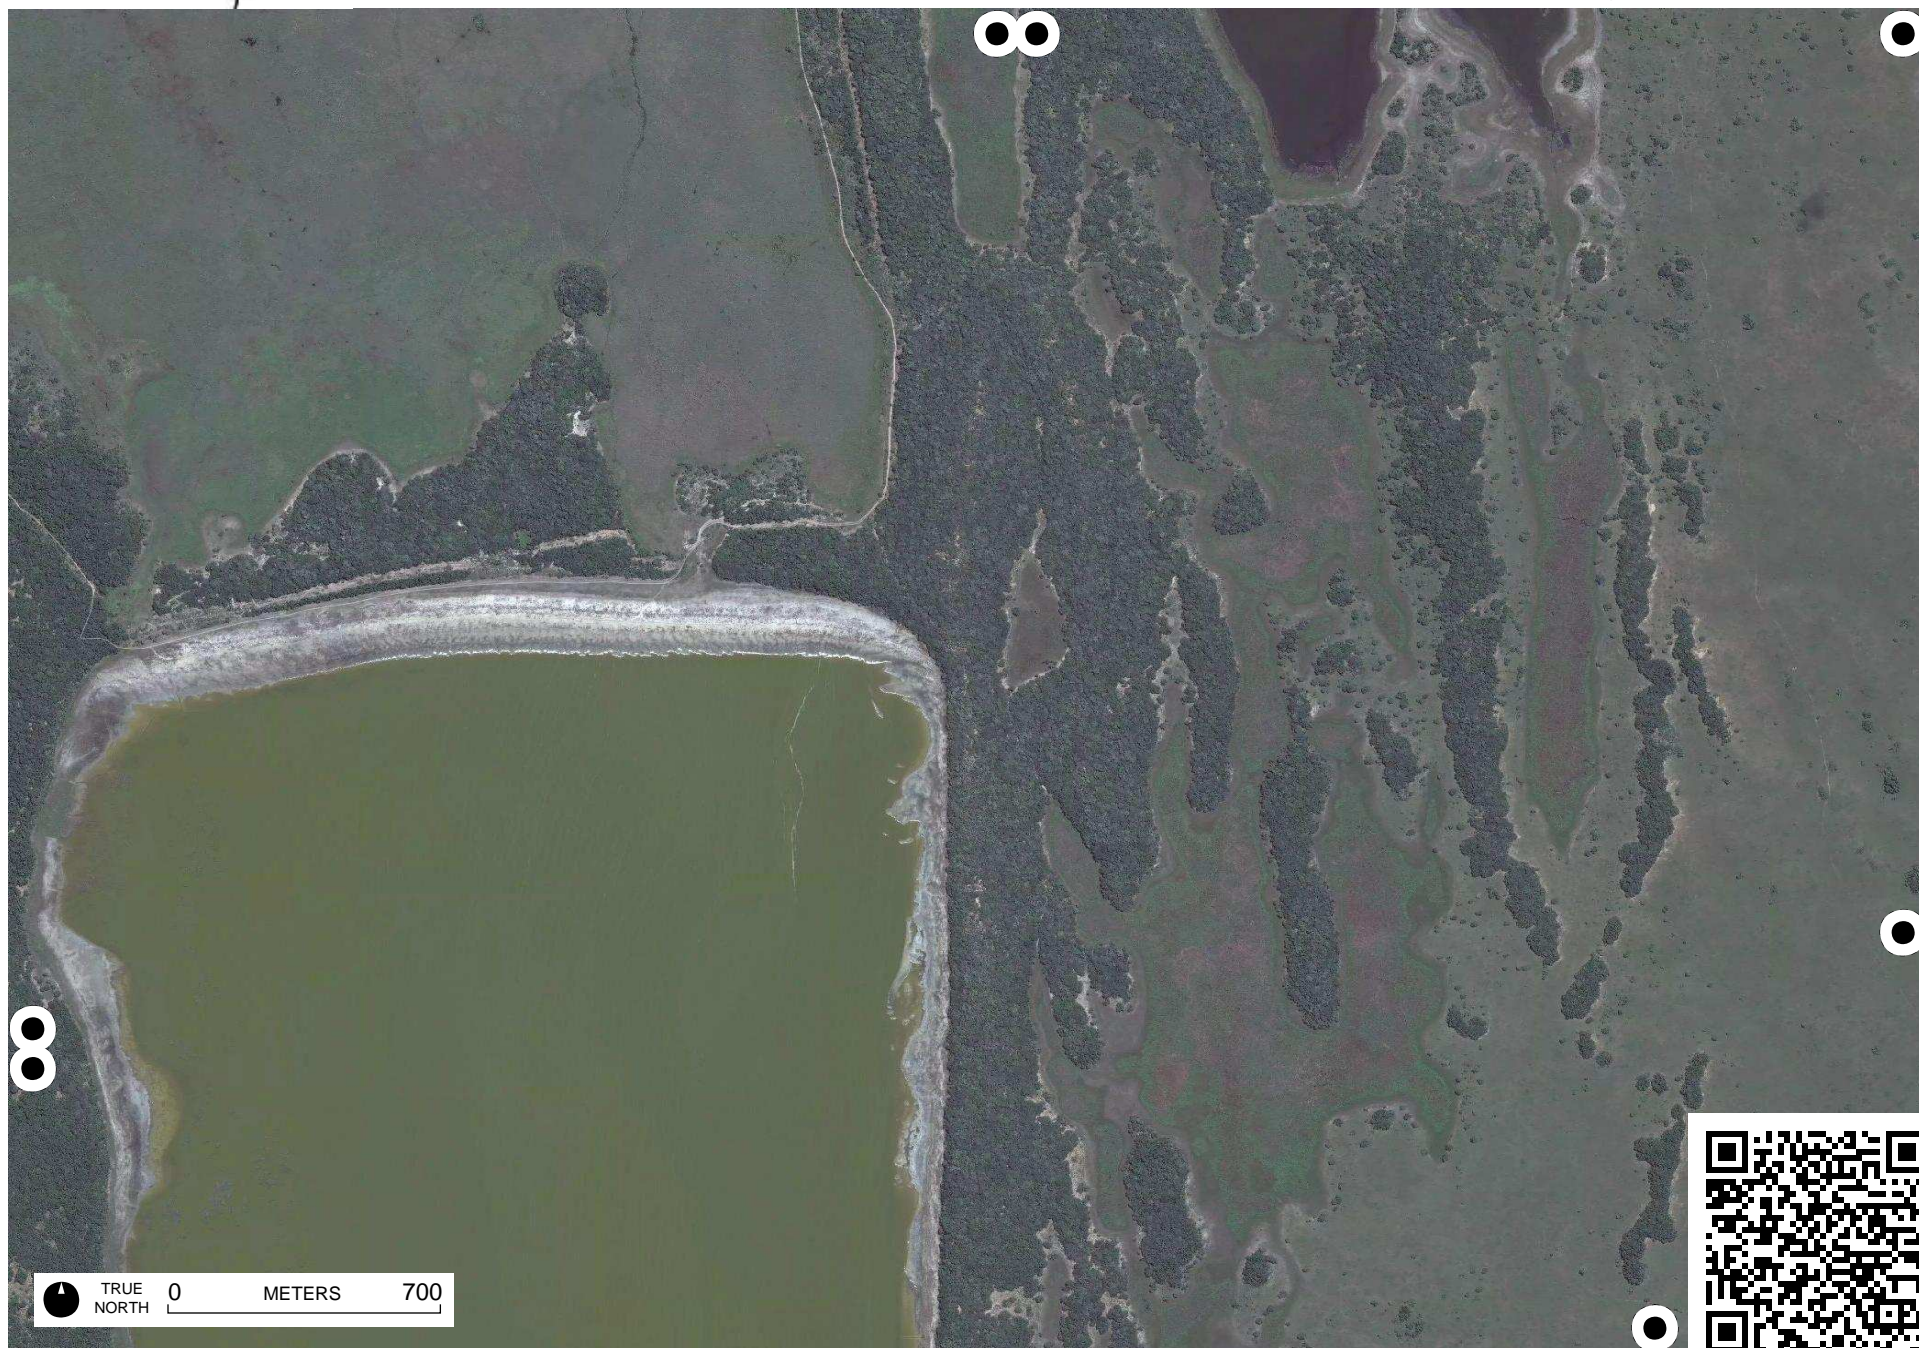

TRUE NORTH 0 METERS 700

Field Papers

hulene B, maputo

<http://fieldpapers.org/atlasses/30m8r8oy/B1>

TRUE NORTH 0 METERS 700

Lago Nela

TRUE NORTH 0 METERS 700

TRUE NORTH 0 METERS 700

TRUE NORTH 0 METERS 700