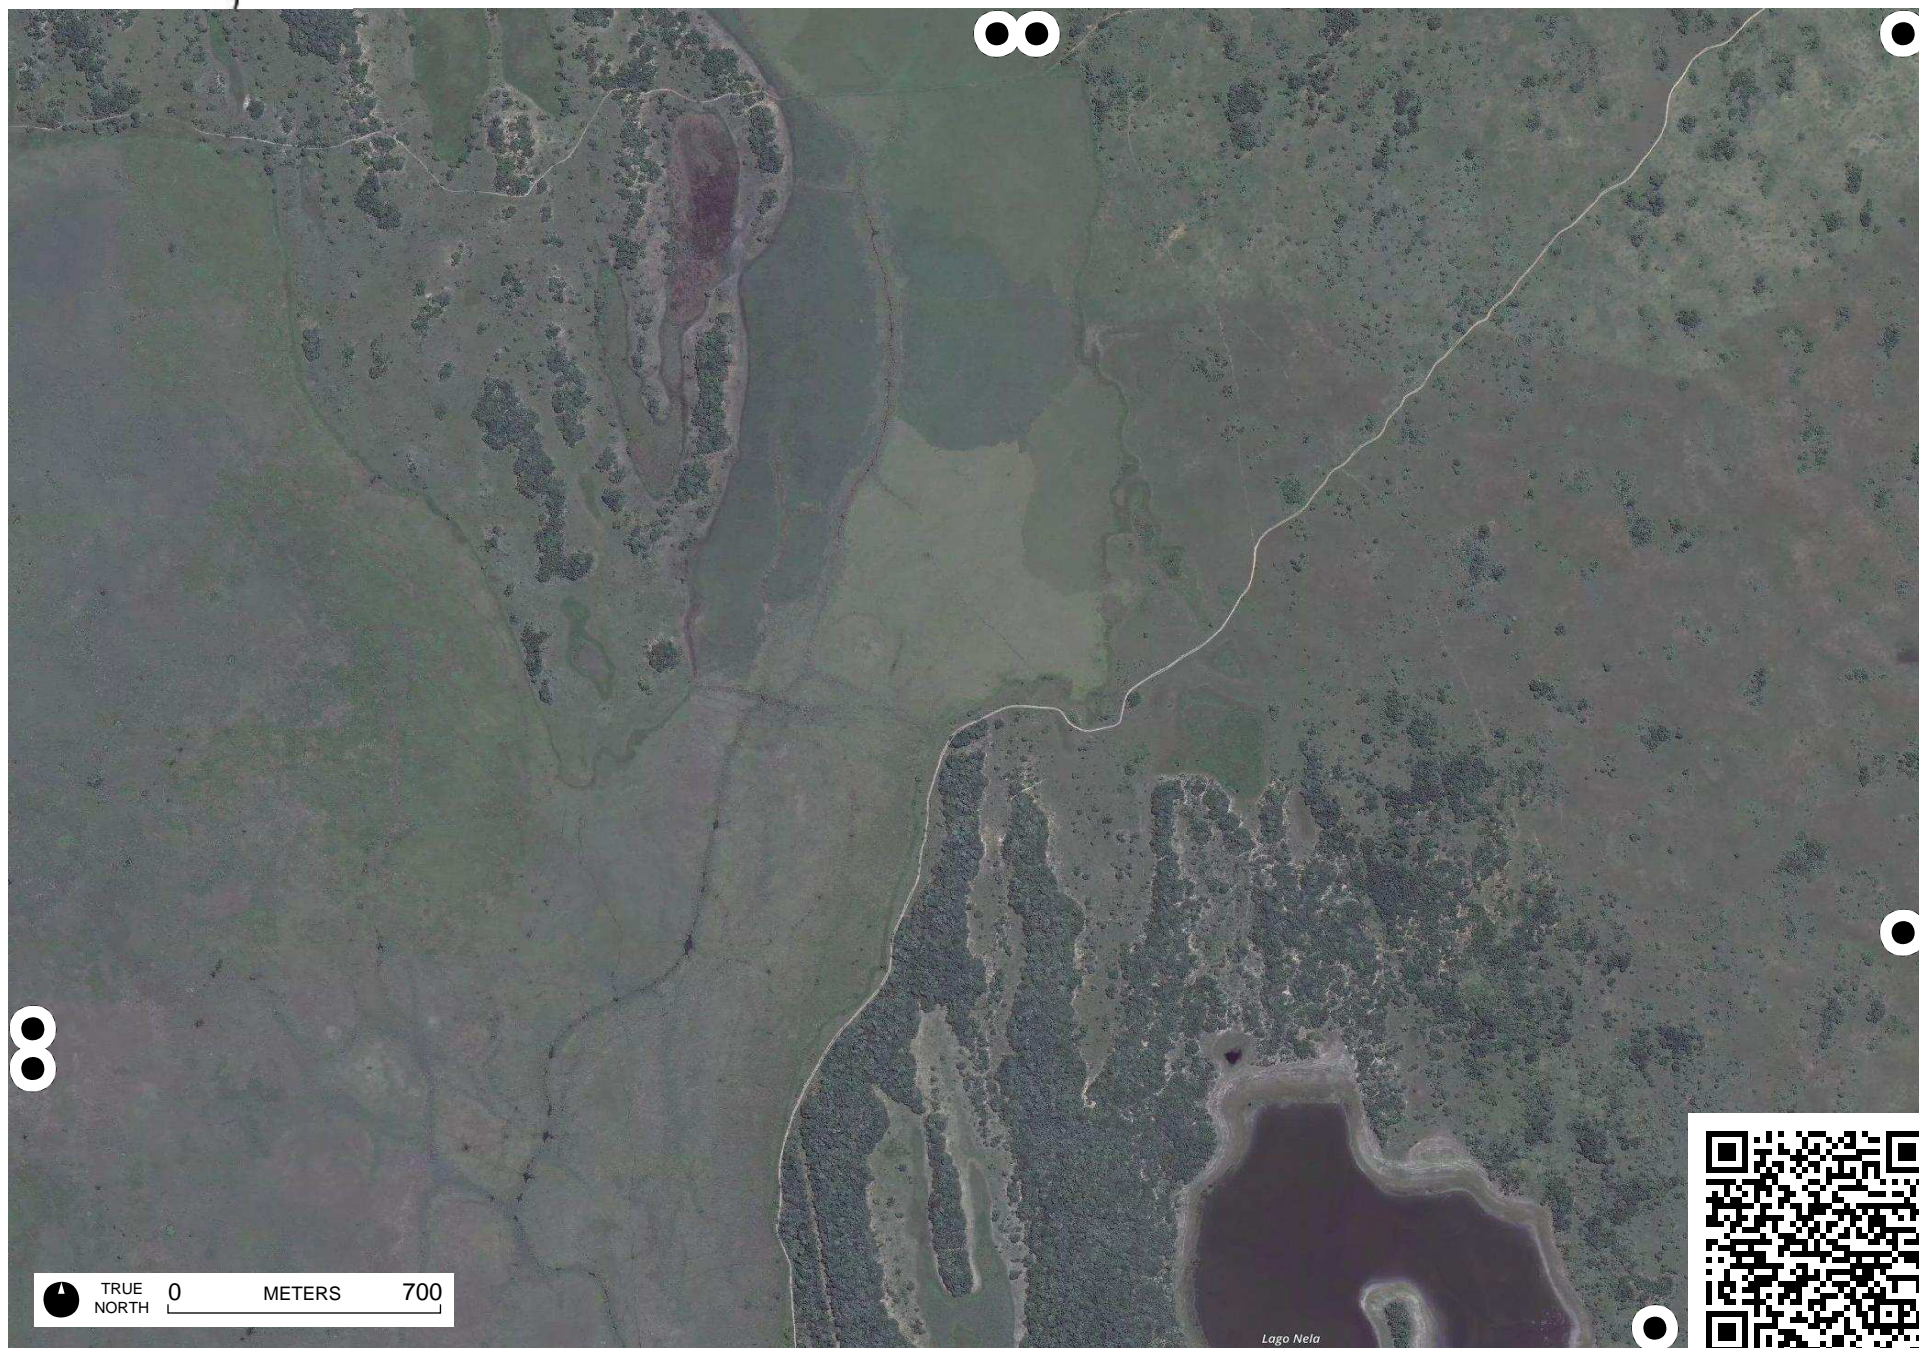

TRUE NORTH 0 METERS 700

Field Papers

hulene B, maputo

<http://fieldpapers.org/atlasses/30m8r8oy/B1>

TRUE NORTH 0 METERS 700

Lago Nela

TRUE NORTH 0 METERS 700

TRUE NORTH 0 METERS 700

TRUE NORTH 0 METERS 700