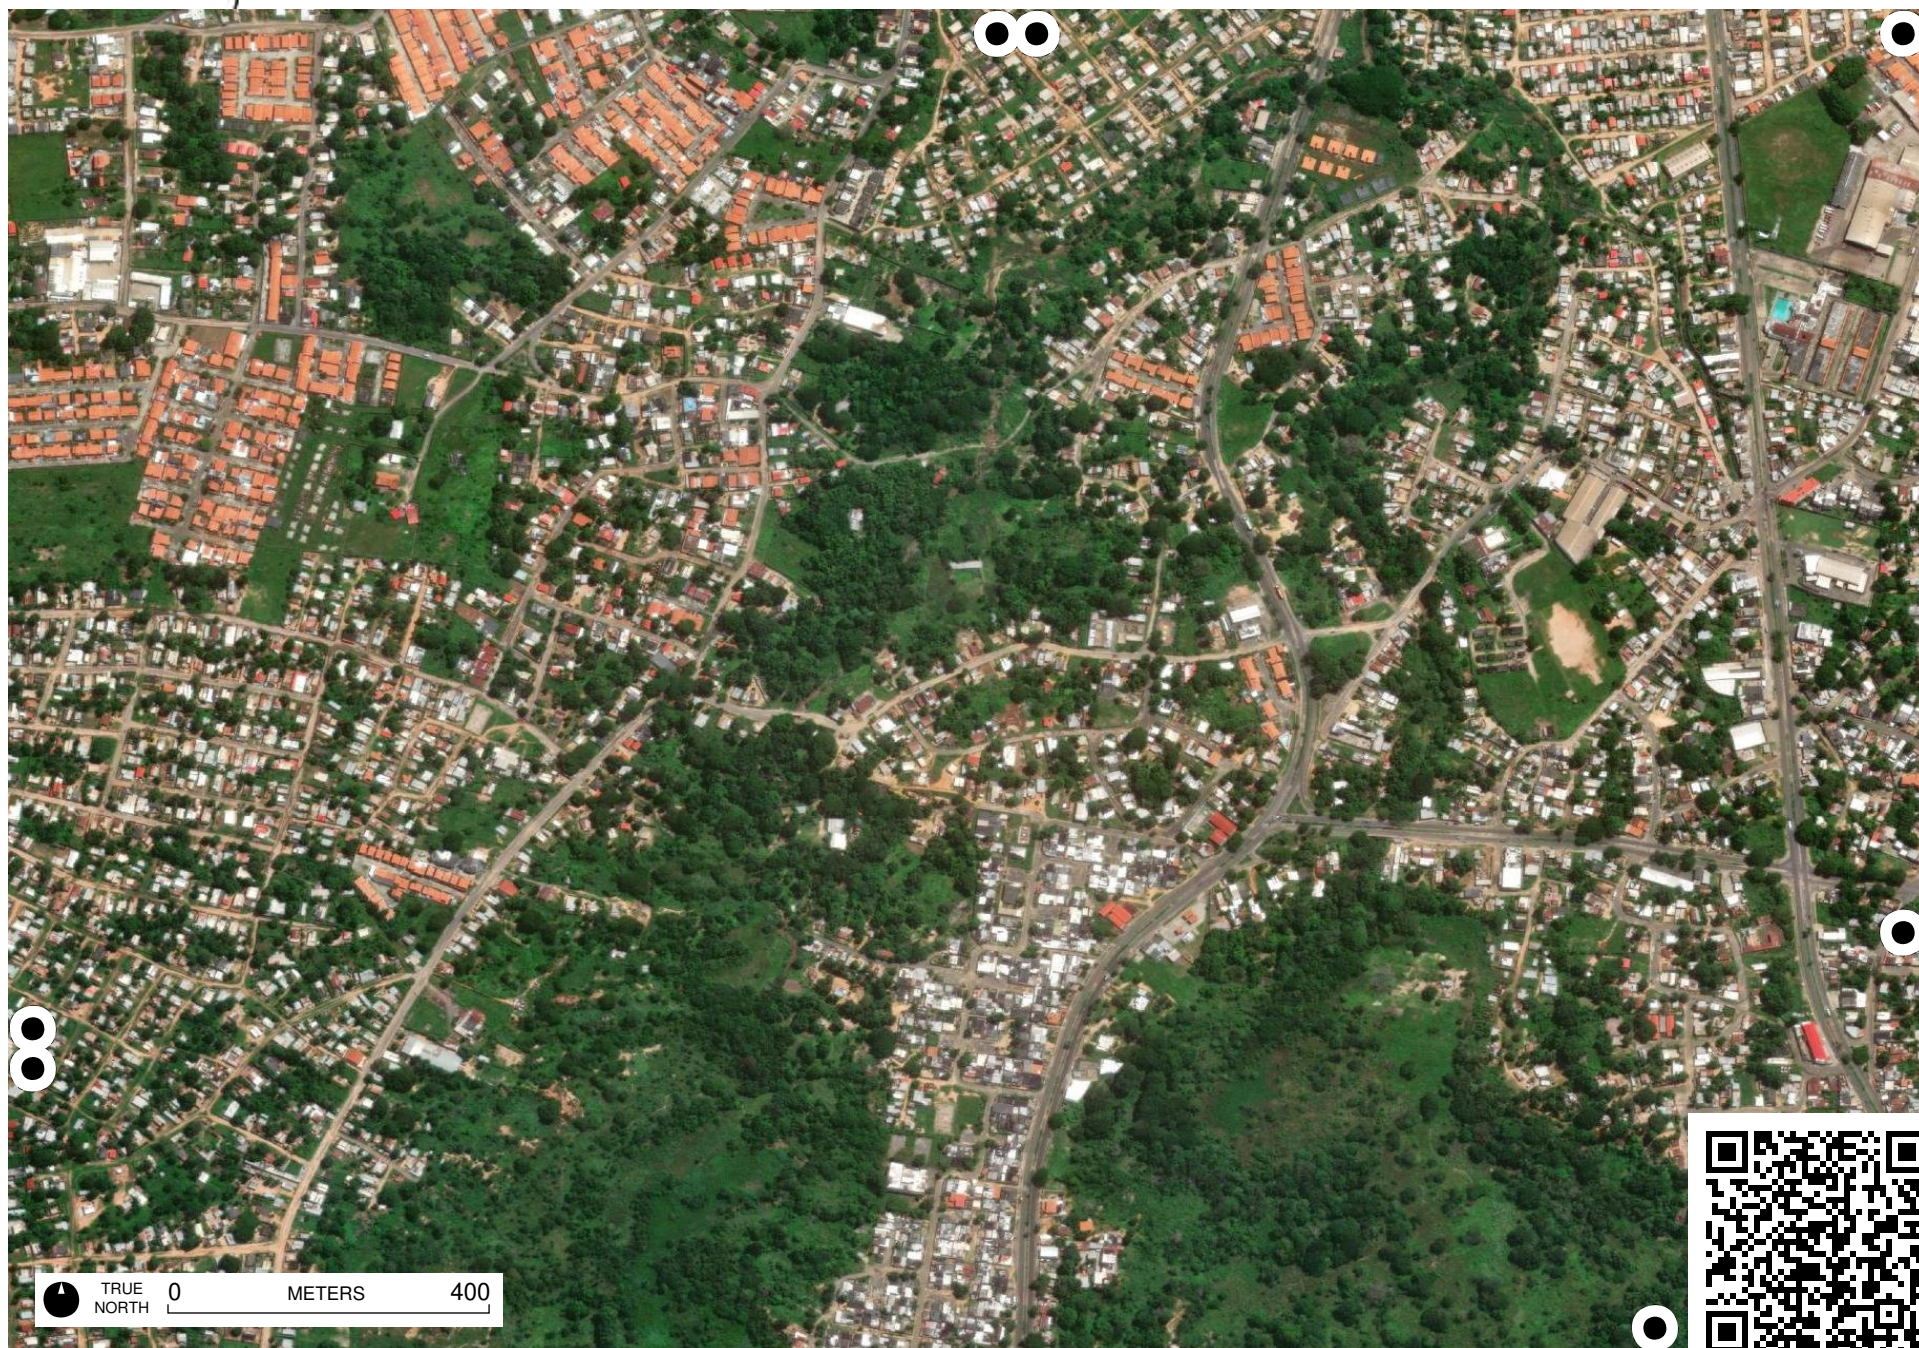

# Field Papers

Municipio Angostura Del Orinoco  
<https://fieldpapers.org/atlas/2zhplbma/C7>

TRUE NORTH 0 METERS 400

# Field Papers

Municipio Angostura Del Orinoco  
<https://fieldpapers.org/atlas/2zhplbma/D3>

# Field Papers

Municipio Angostura Del Orinoco  
<https://fieldpapers.org/atlas/2zhplbma/D4>

TRUE NORTH 0 METERS 400

TRUE NORTH 0 METERS 400

TRUE NORTH 0 METERS 400

TRUE NORTH 0 METERS 400

# Field Papers

Municipio Angostura Del Orinoco  
<https://fieldpapers.org/atlas/2zhplbma/F1>

TRUE NORTH 0 400 METERS

TRUE NORTH 0 METERS 400