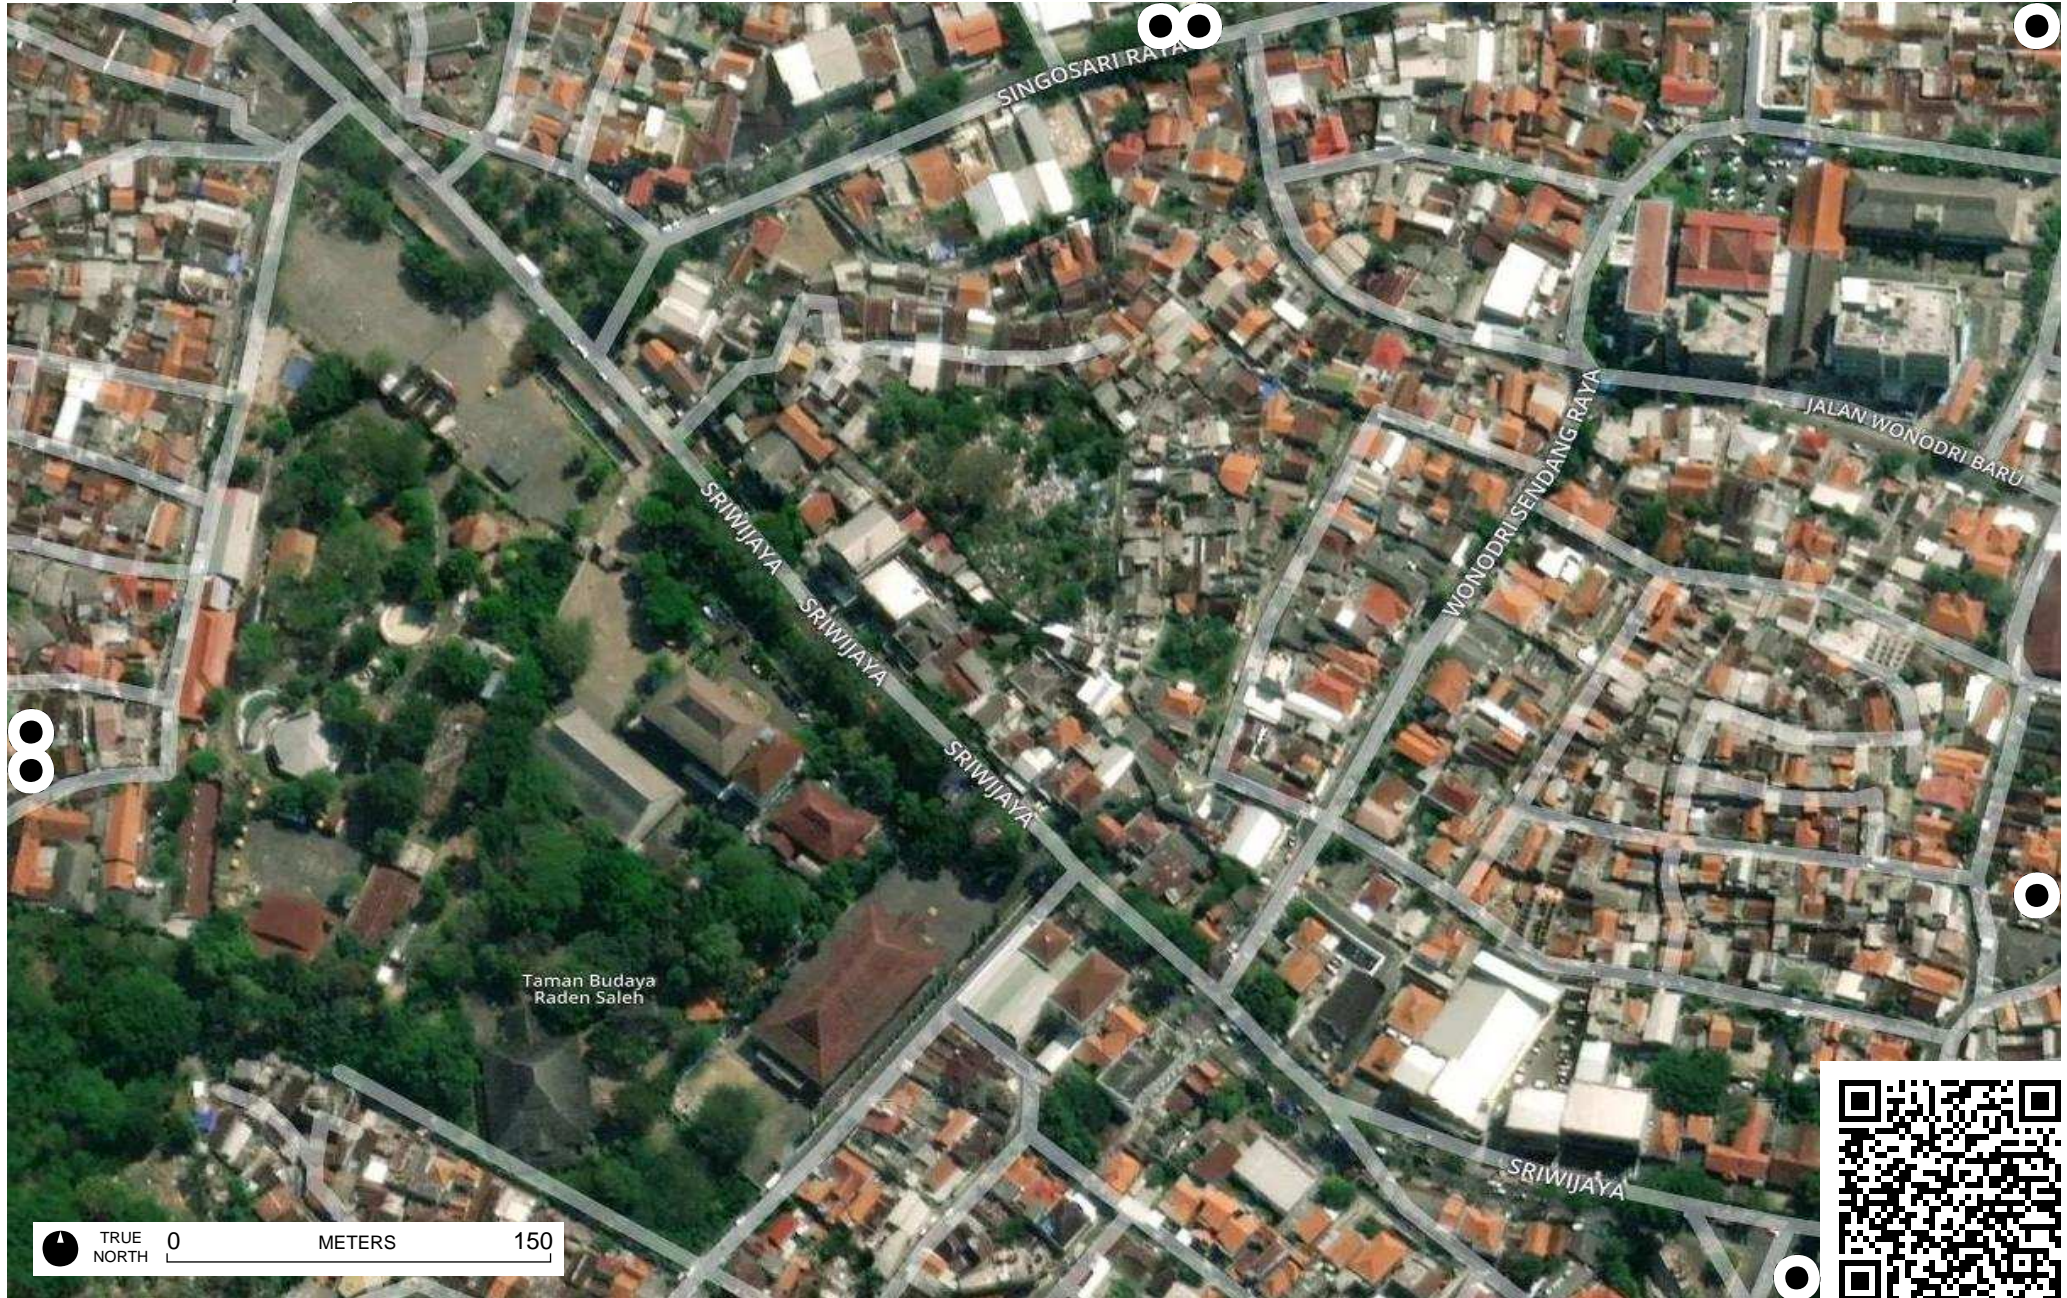

TRUE NORTH 0 METERS 150

Field Papers

Kel Lemponsari - Gajah Mungkur
<http://fieldpapers.org/atlas/2z9axyo4/A2>

TRUE NORTH 0 150 METERS

Field Papers

Kel Lemponsari - Gajah Mungkur
<http://fieldpapers.org/atlas/2z9axyo4/C3>