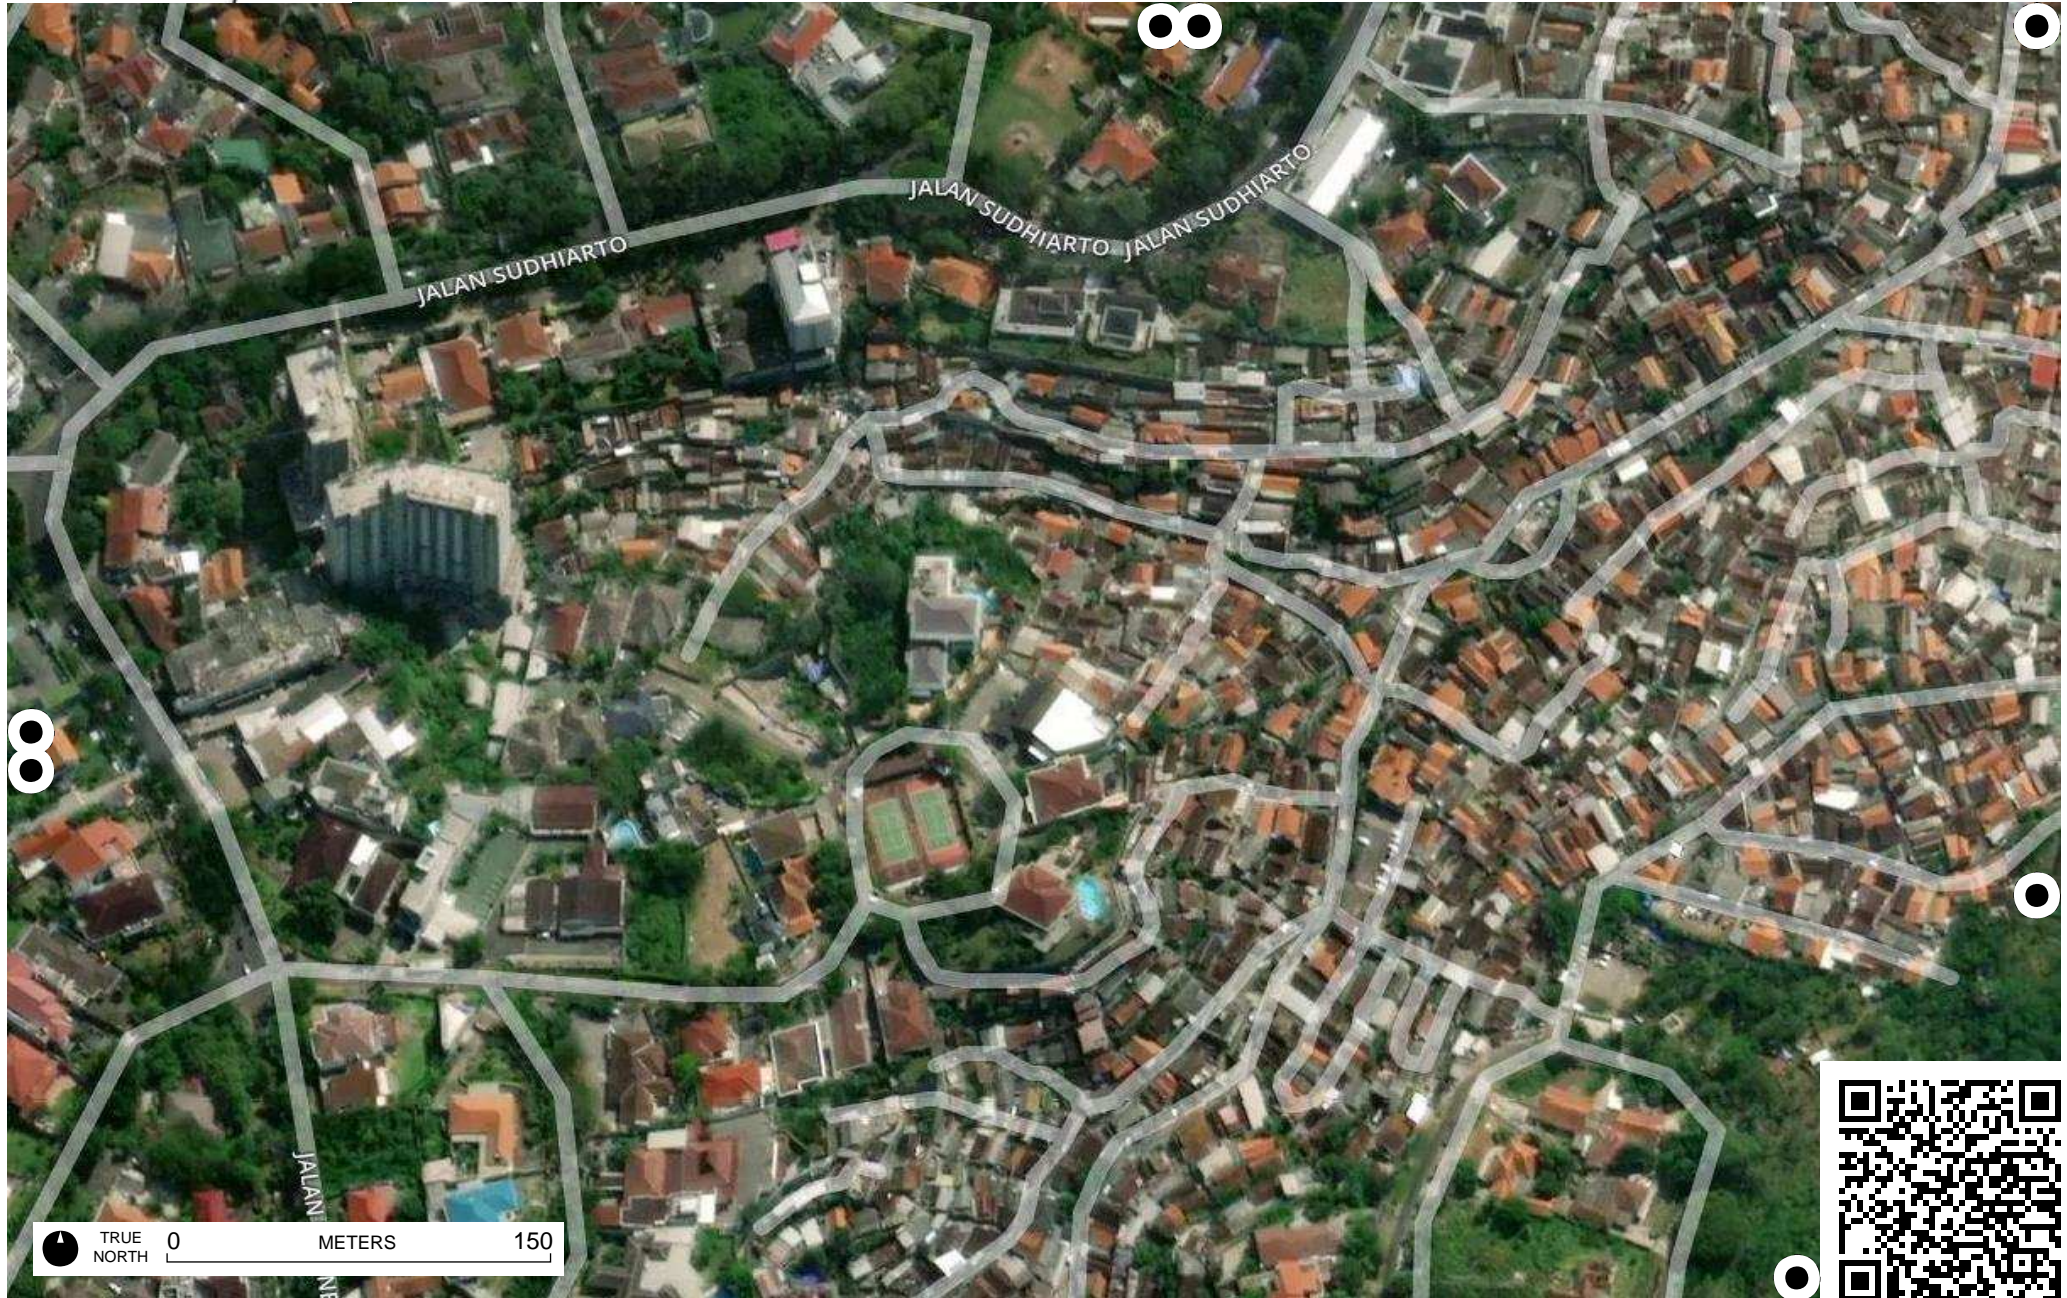

TRUE NORTH 0 METERS 150

Field Papers

Kel Lemponsari - Gajah Mungkur
<http://fieldpapers.org/atlas/2z9axyo4/A2>

TRUE NORTH 0 150 METERS

Field Papers

Kel Lemponsari - Gajah Mungkur
<http://fieldpapers.org/atlas/2z9axyo4/C3>