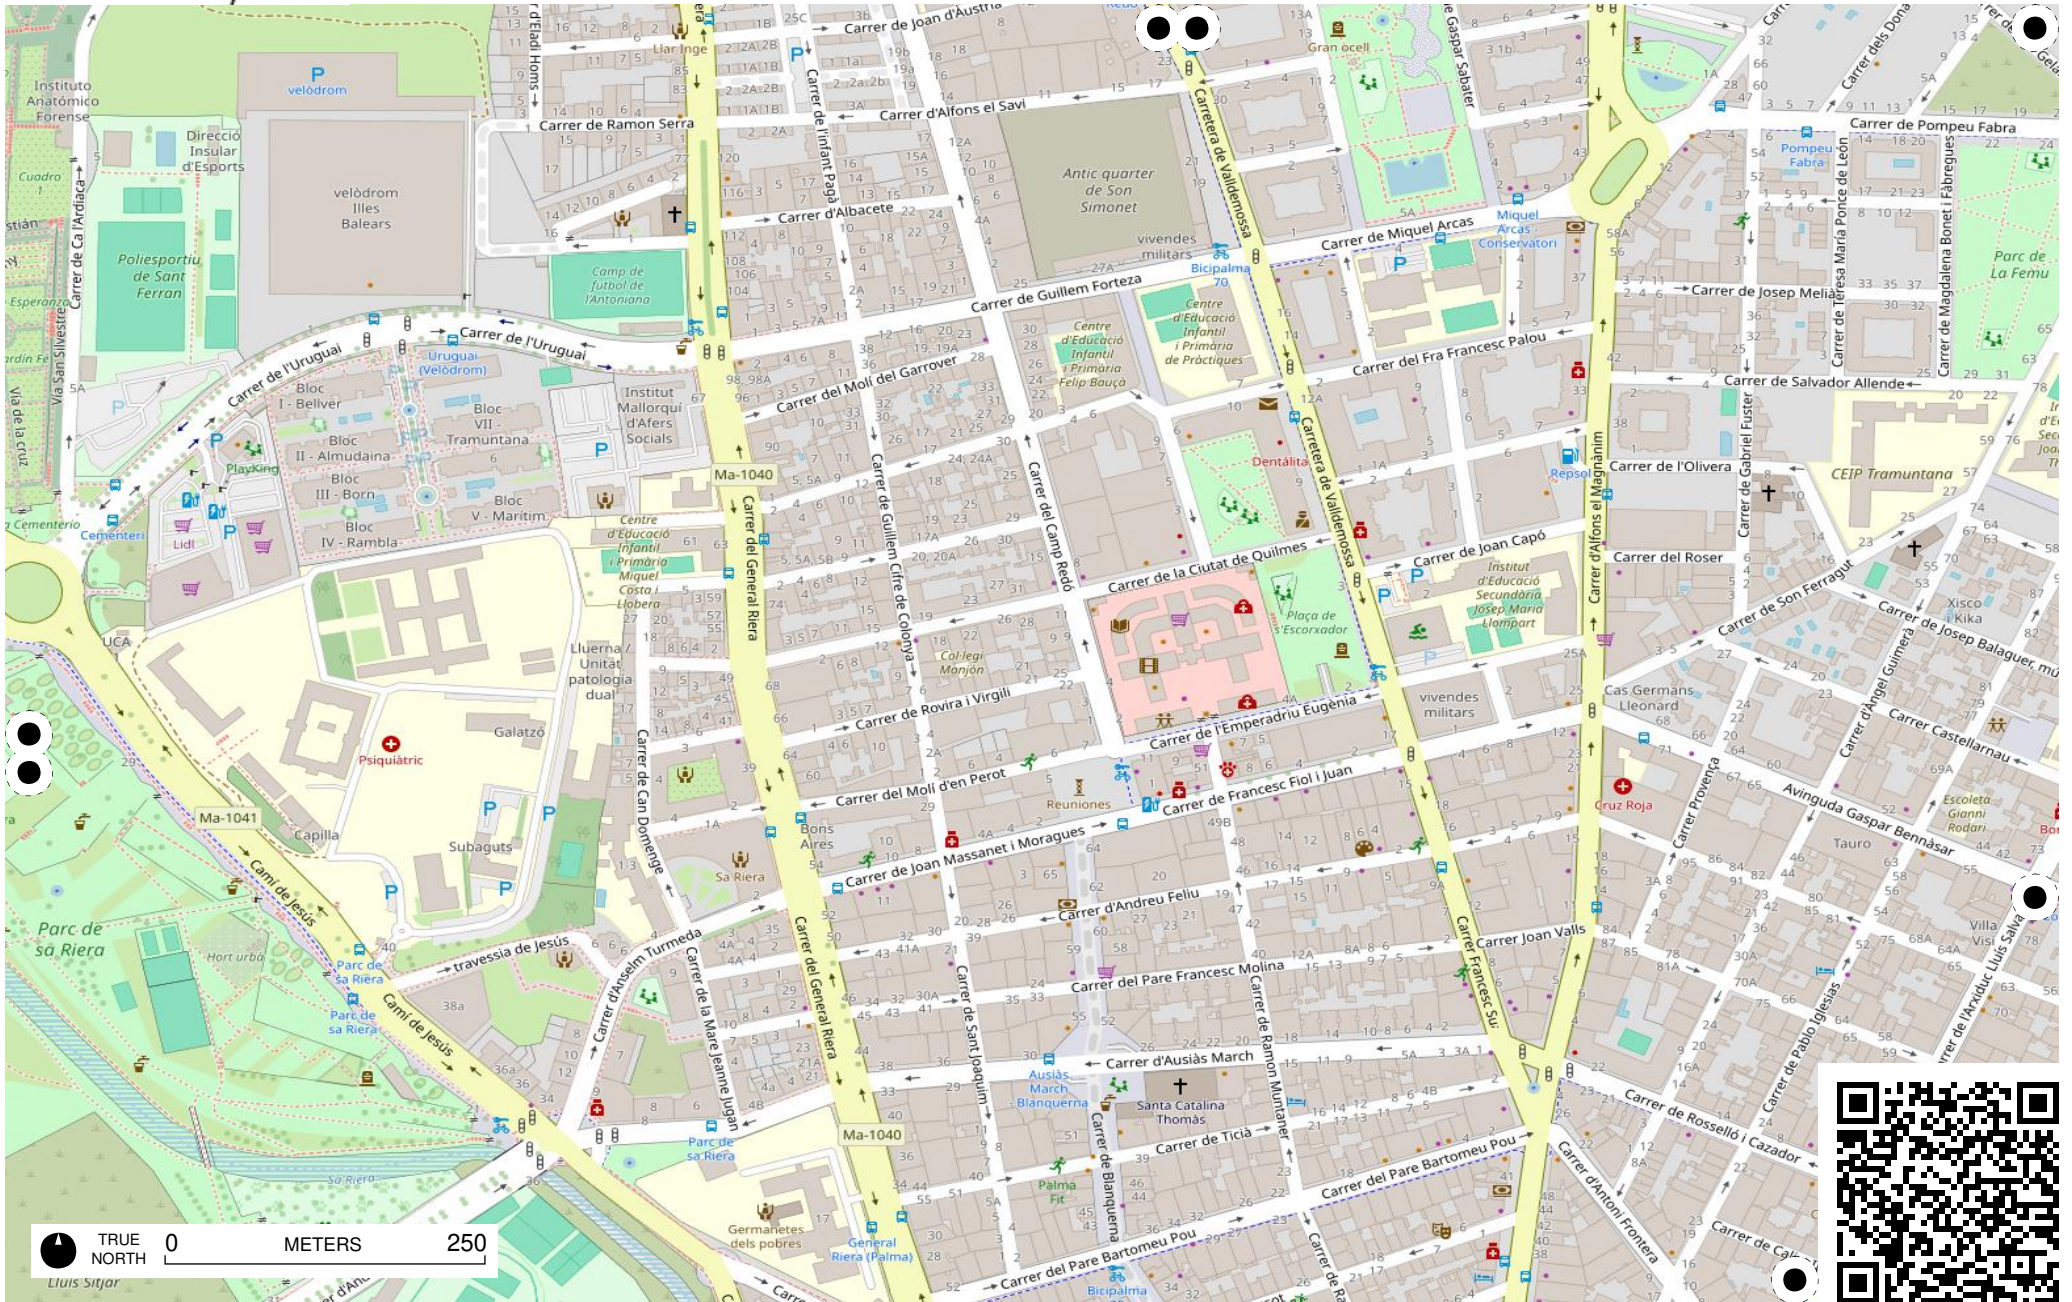

Field Papers

PALMA 6x6

<https://fieldpapers.org/atlas/2w10qwhd/B2>

Field Papers

PALMA 6x6

<https://fieldpapers.org/atlases/2w10qwhd/B3>

Field Papers

PALMA 6x6

<https://fieldpapers.org/atlases/2w10qwhd/D3>

Field Papers

PALMA 6x6

<https://fieldpapers.org/atlas/2wl0qwhd/E3>

TRUE NORTH 0 METERS 250

TRUE NORTH 0 METERS 250

Field Papers

PALMA 6x6

<https://fieldpapers.org/atlas/2wl0qwhd/F4>

TRUE NORTH 0 METERS 250

Field Papers

PALMA 6x6

<https://fieldpapers.org/atlasses/2wl0qwhd/F5>