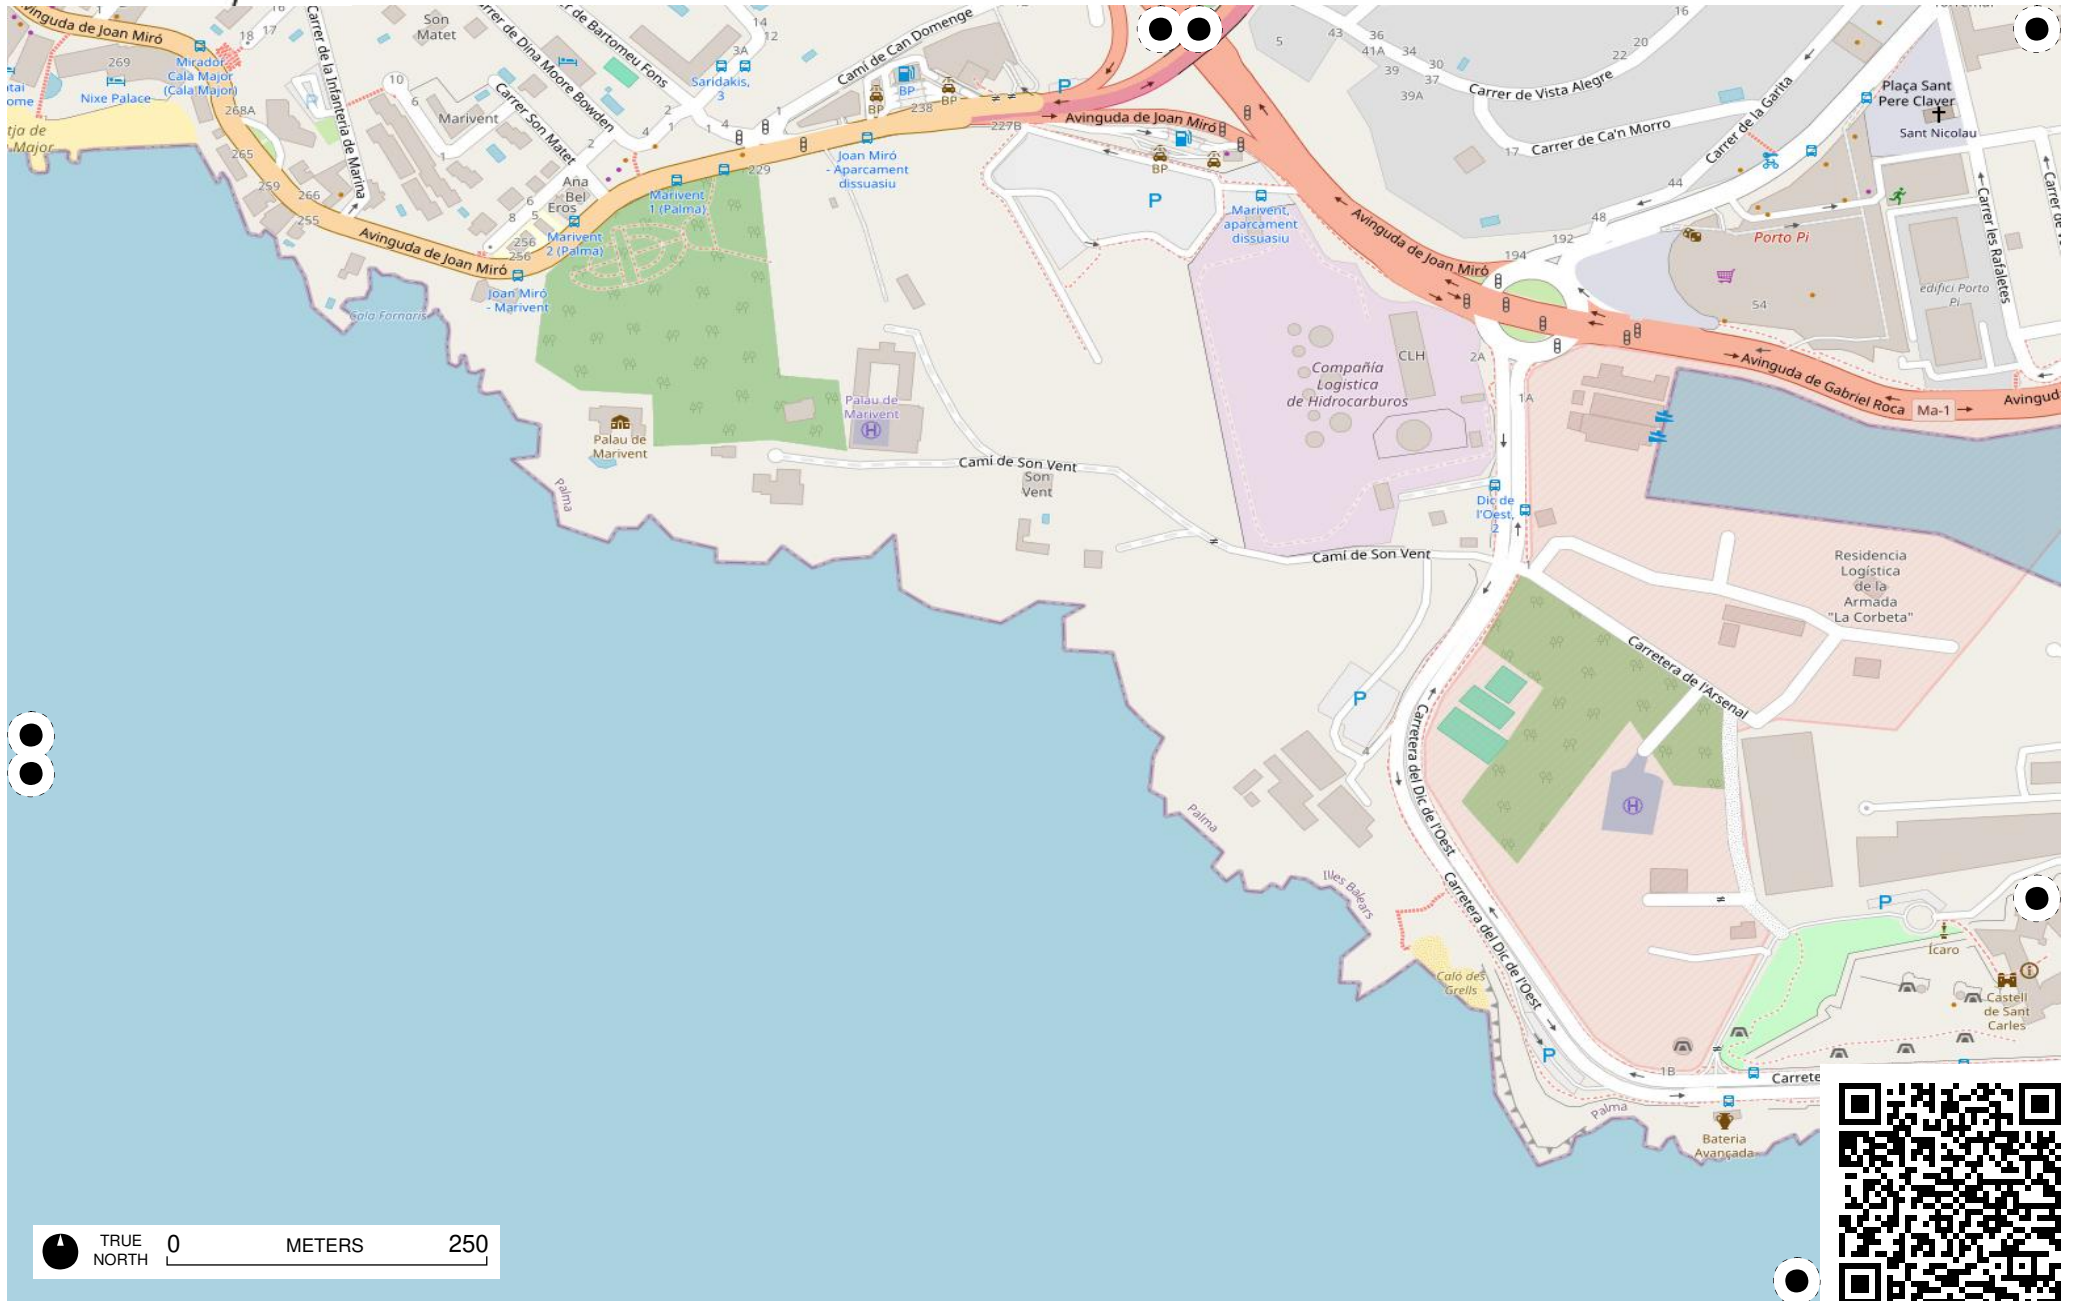

<https://fieldpapers.org/atlases/2w10qwhd/D3>

Field Papers

PALMA 6x6

<https://fieldpapers.org/atlas/2wl0qwhd/E3>

TRUE NORTH 0 METERS 250

TRUE NORTH 0 METERS 250

Field Papers

PALMA 6x6

<https://fieldpapers.org/atlas/2wl0qwhd/F4>

TRUE NORTH 0 METERS 250

Field Papers

PALMA 6x6

<https://fieldpapers.org/atlasses/2wl0qwhd/F5>