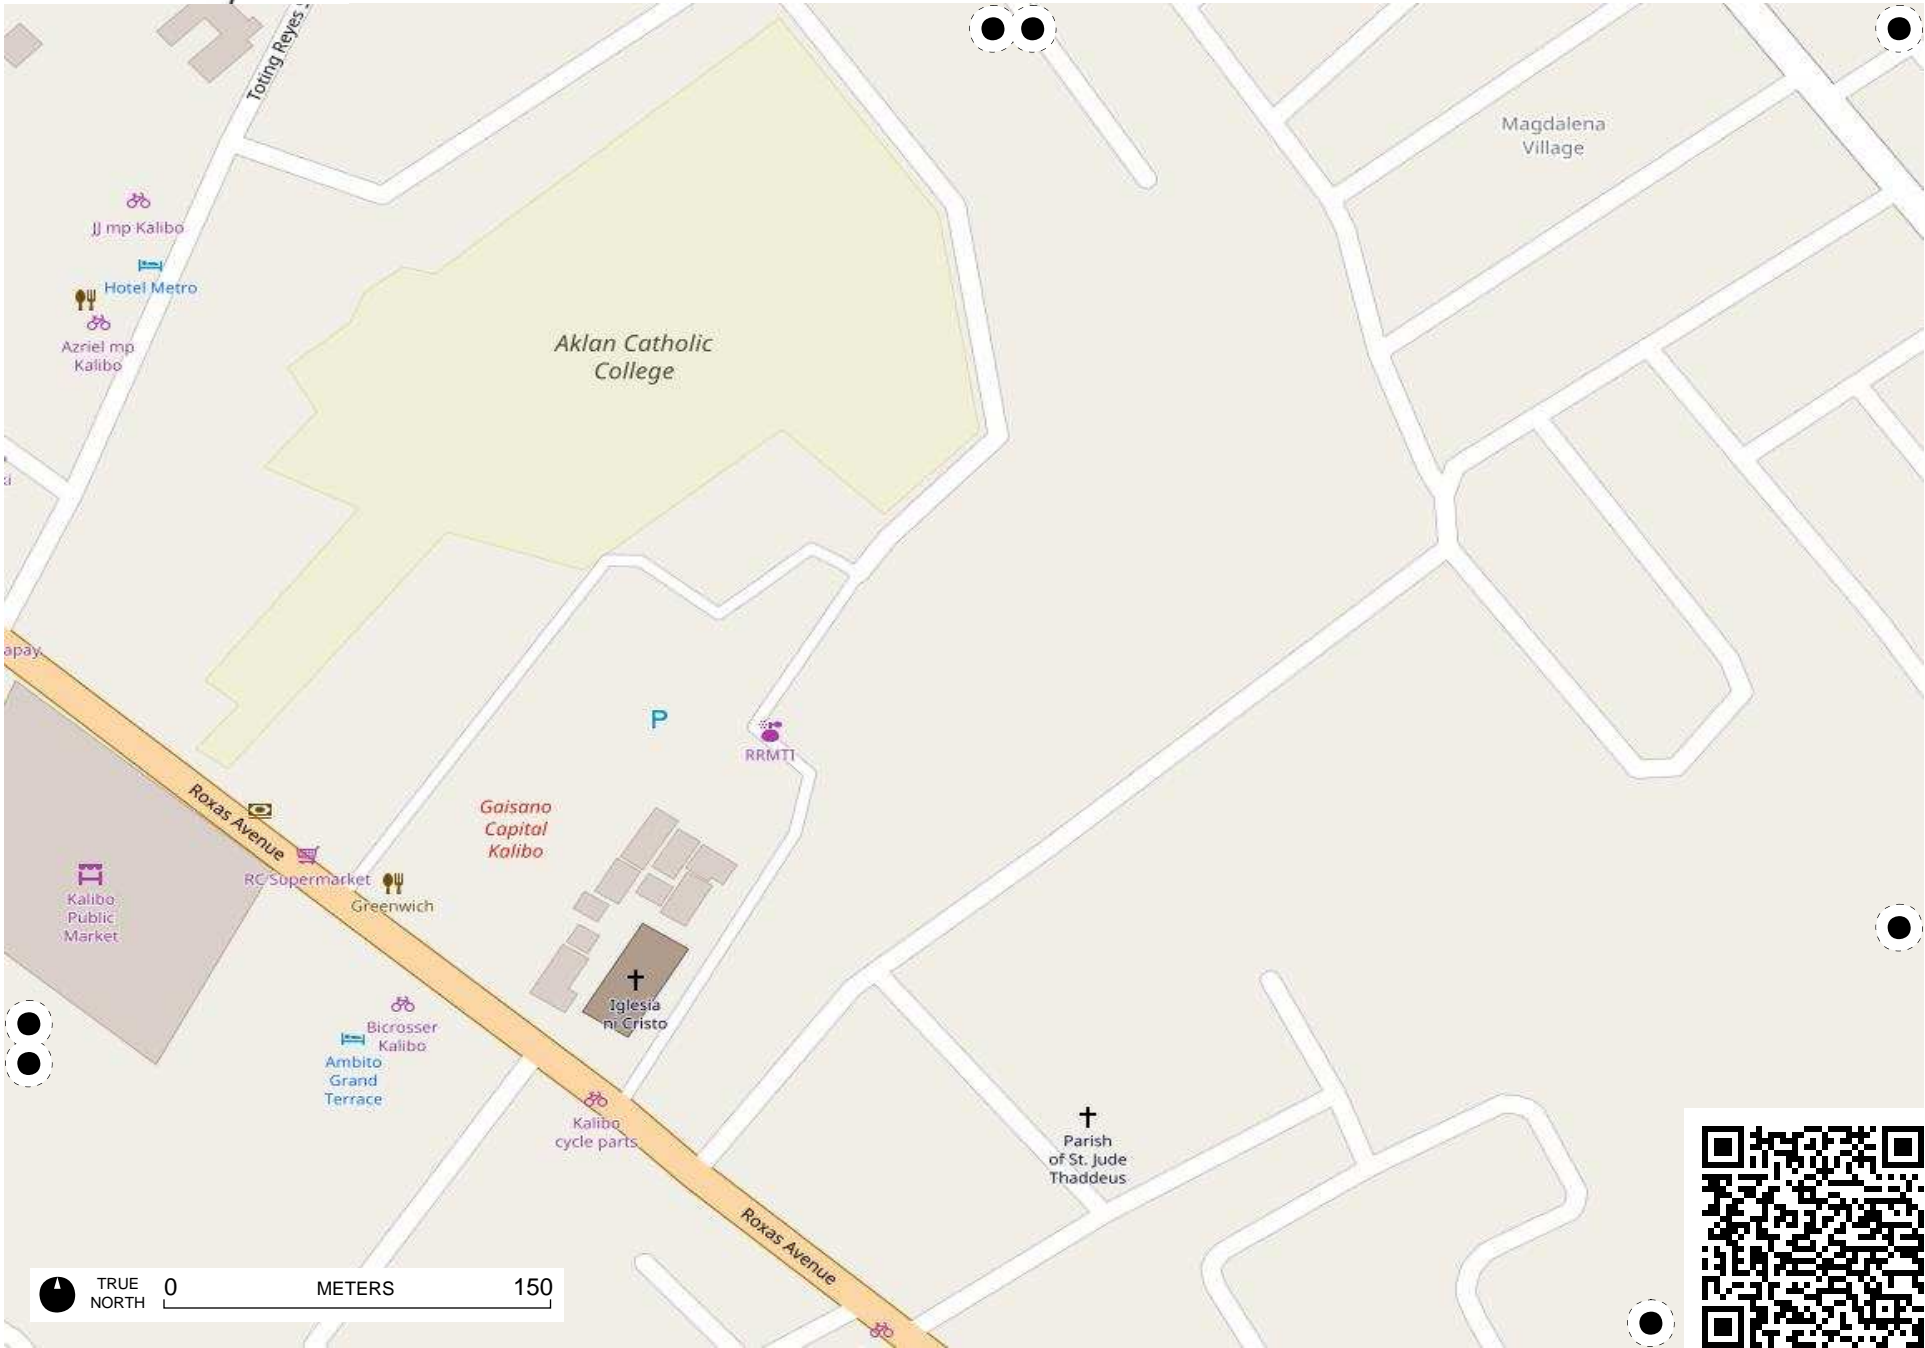

TRUE NORTH 0 METERS 150

TRUE NORTH 0 METERS 150

Field Papers

Untitled

<http://fieldpapers.org/atlas/2w681djp/B1>

alibo
thi
ne

TRUE NORTH 0 METERS 150

Field Papers