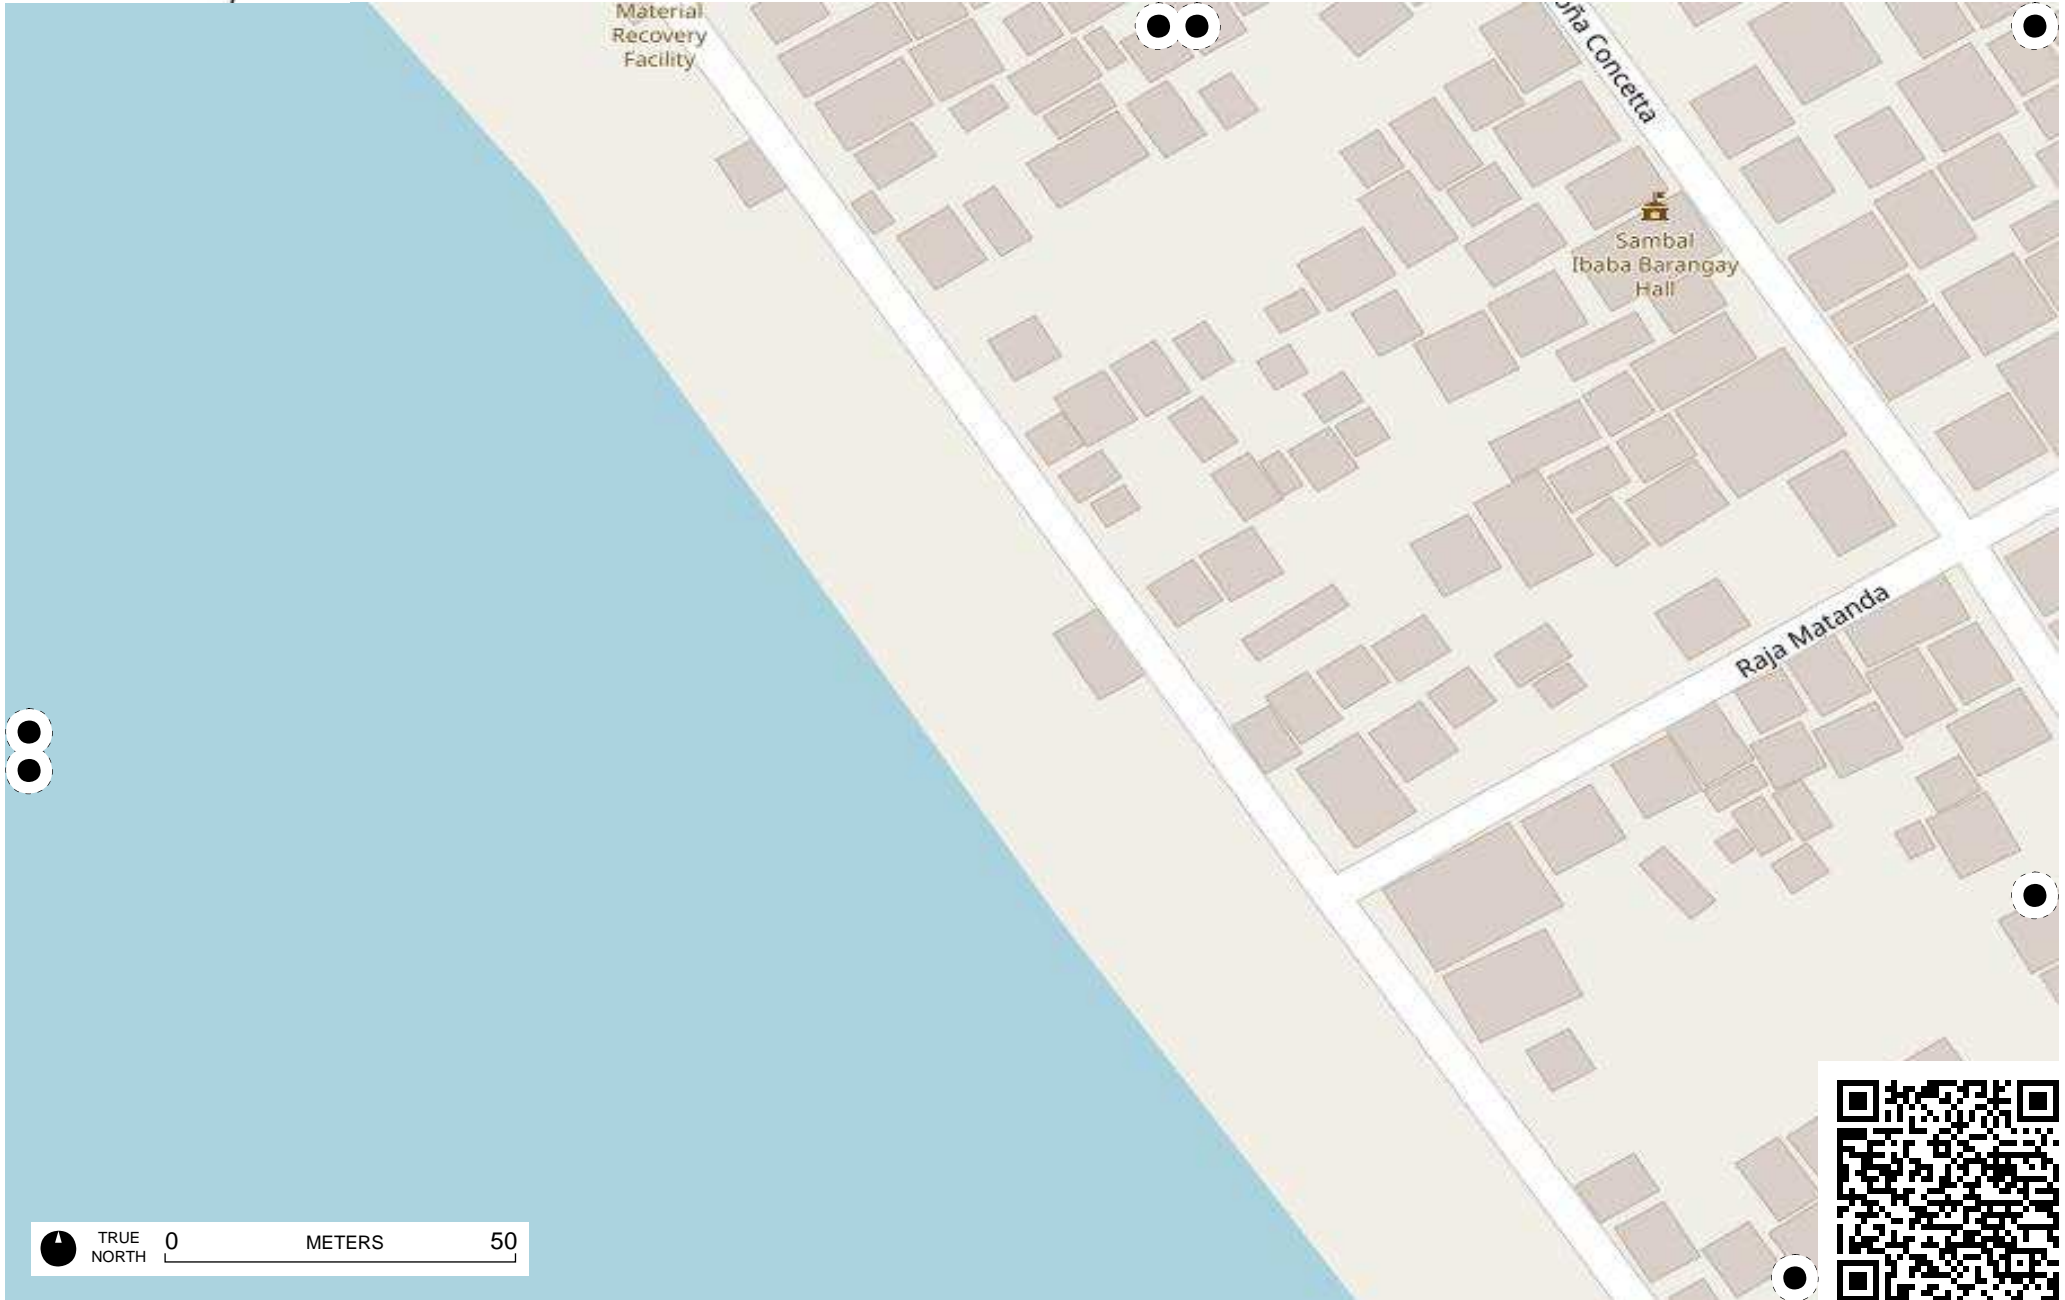

TRUE NORTH 0 METERS 50

Field Papers

Sangalang

<http://fieldpapers.org/atlas/2us1wpmw/B2>

TRUE NORTH 0 METERS 50

TRUE NORTH 0 METERS 50

Field Papers

Sangalang

<http://fieldpapers.org/atlas/2us1wpnw/D2>

TRUE NORTH 0 METERS 50

TRUE NORTH 0 METERS 50

TRUE NORTH 0 METERS 50

TRUE NORTH 0 METERS 50