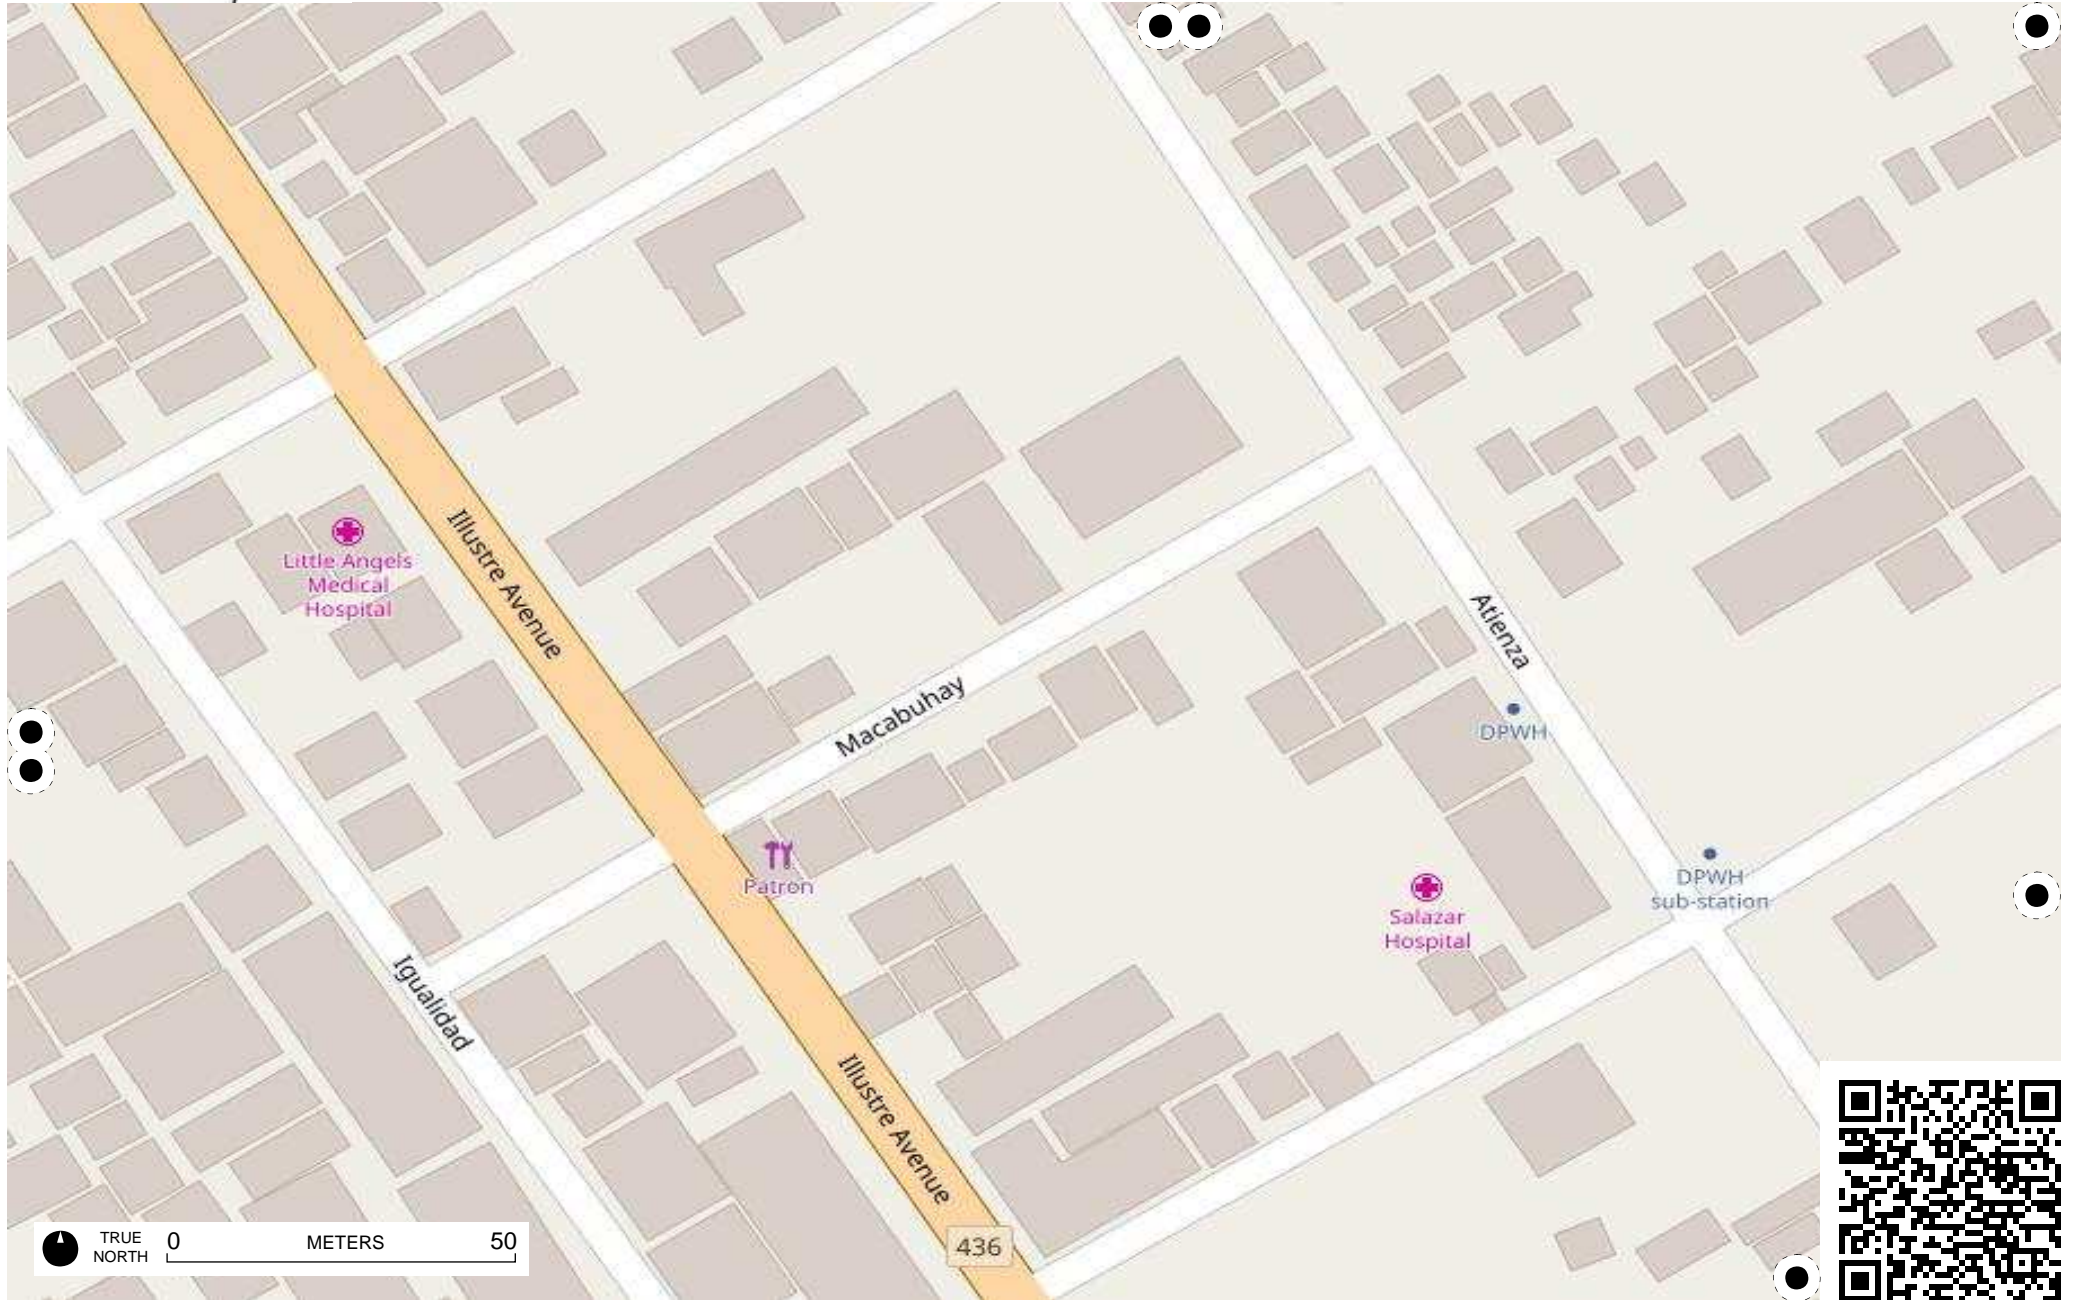

TRUE NORTH 0 METERS 50

Field Papers

Sangalang

<http://fieldpapers.org/atlas/2us1wpmw/B2>

TRUE NORTH 0 METERS 50

TRUE NORTH 0 METERS 50

Field Papers

Sangalang

<http://fieldpapers.org/atlas/2us1wpnw/D2>

TRUE NORTH 0 METERS 50

TRUE NORTH 0 METERS 50

TRUE NORTH 0 METERS 50

TRUE NORTH 0 METERS 50