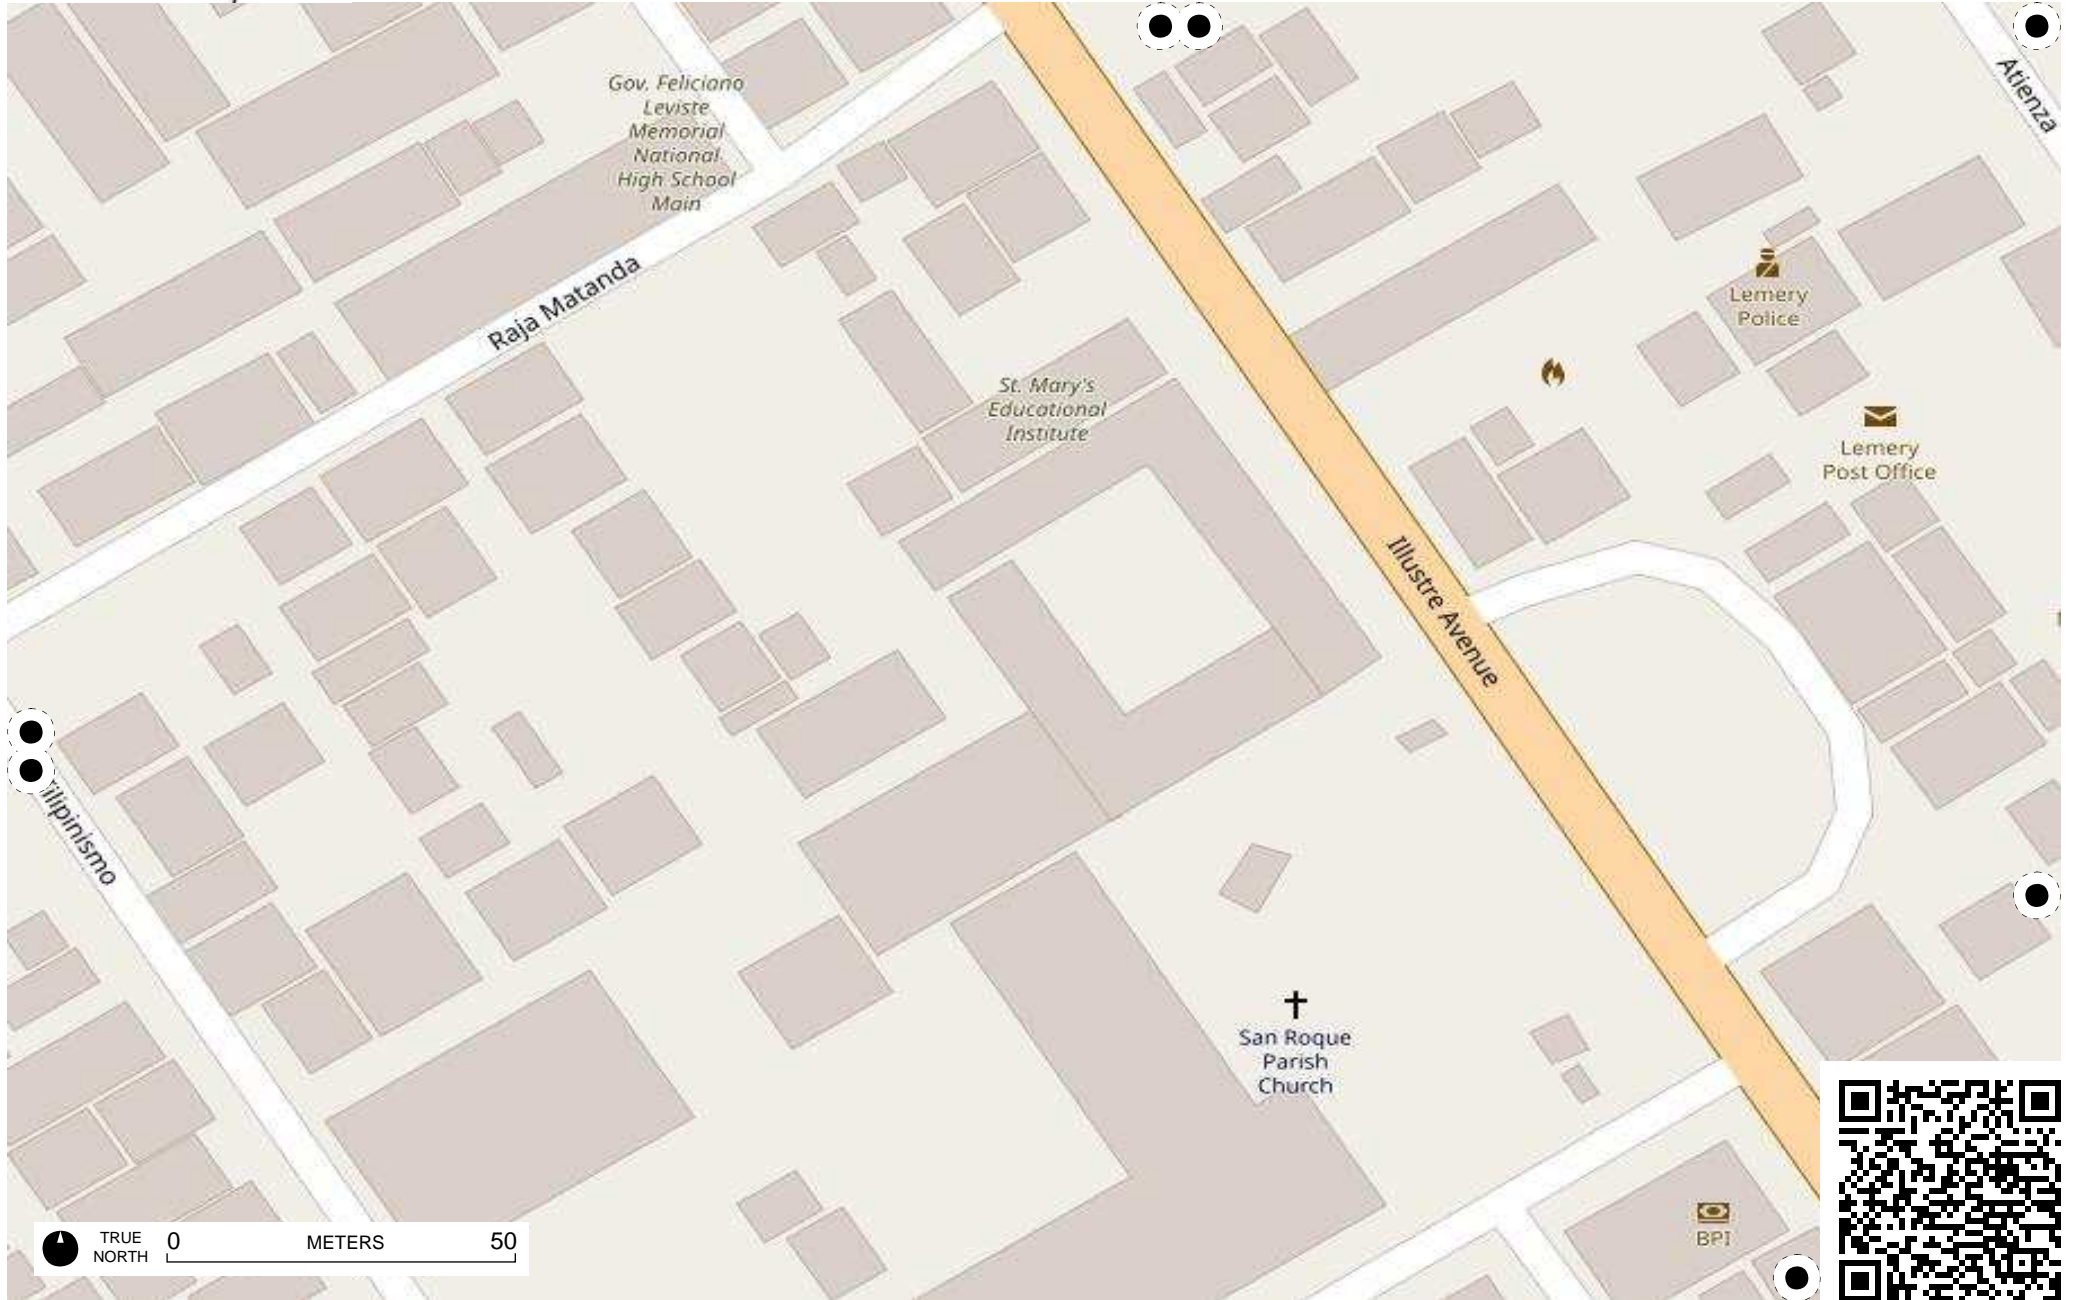

TRUE NORTH 0 METERS 50

Field Papers

Sangalang

<http://fieldpapers.org/atlas/2us1wpmw/B2>

TRUE NORTH 0 METERS 50

TRUE NORTH 0 METERS 50

Field Papers

Sangalang

<http://fieldpapers.org/atlas/2us1wpnw/D2>

TRUE NORTH 0 METERS 50

TRUE NORTH 0 METERS 50

TRUE NORTH 0 METERS 50

TRUE NORTH 0 METERS 50