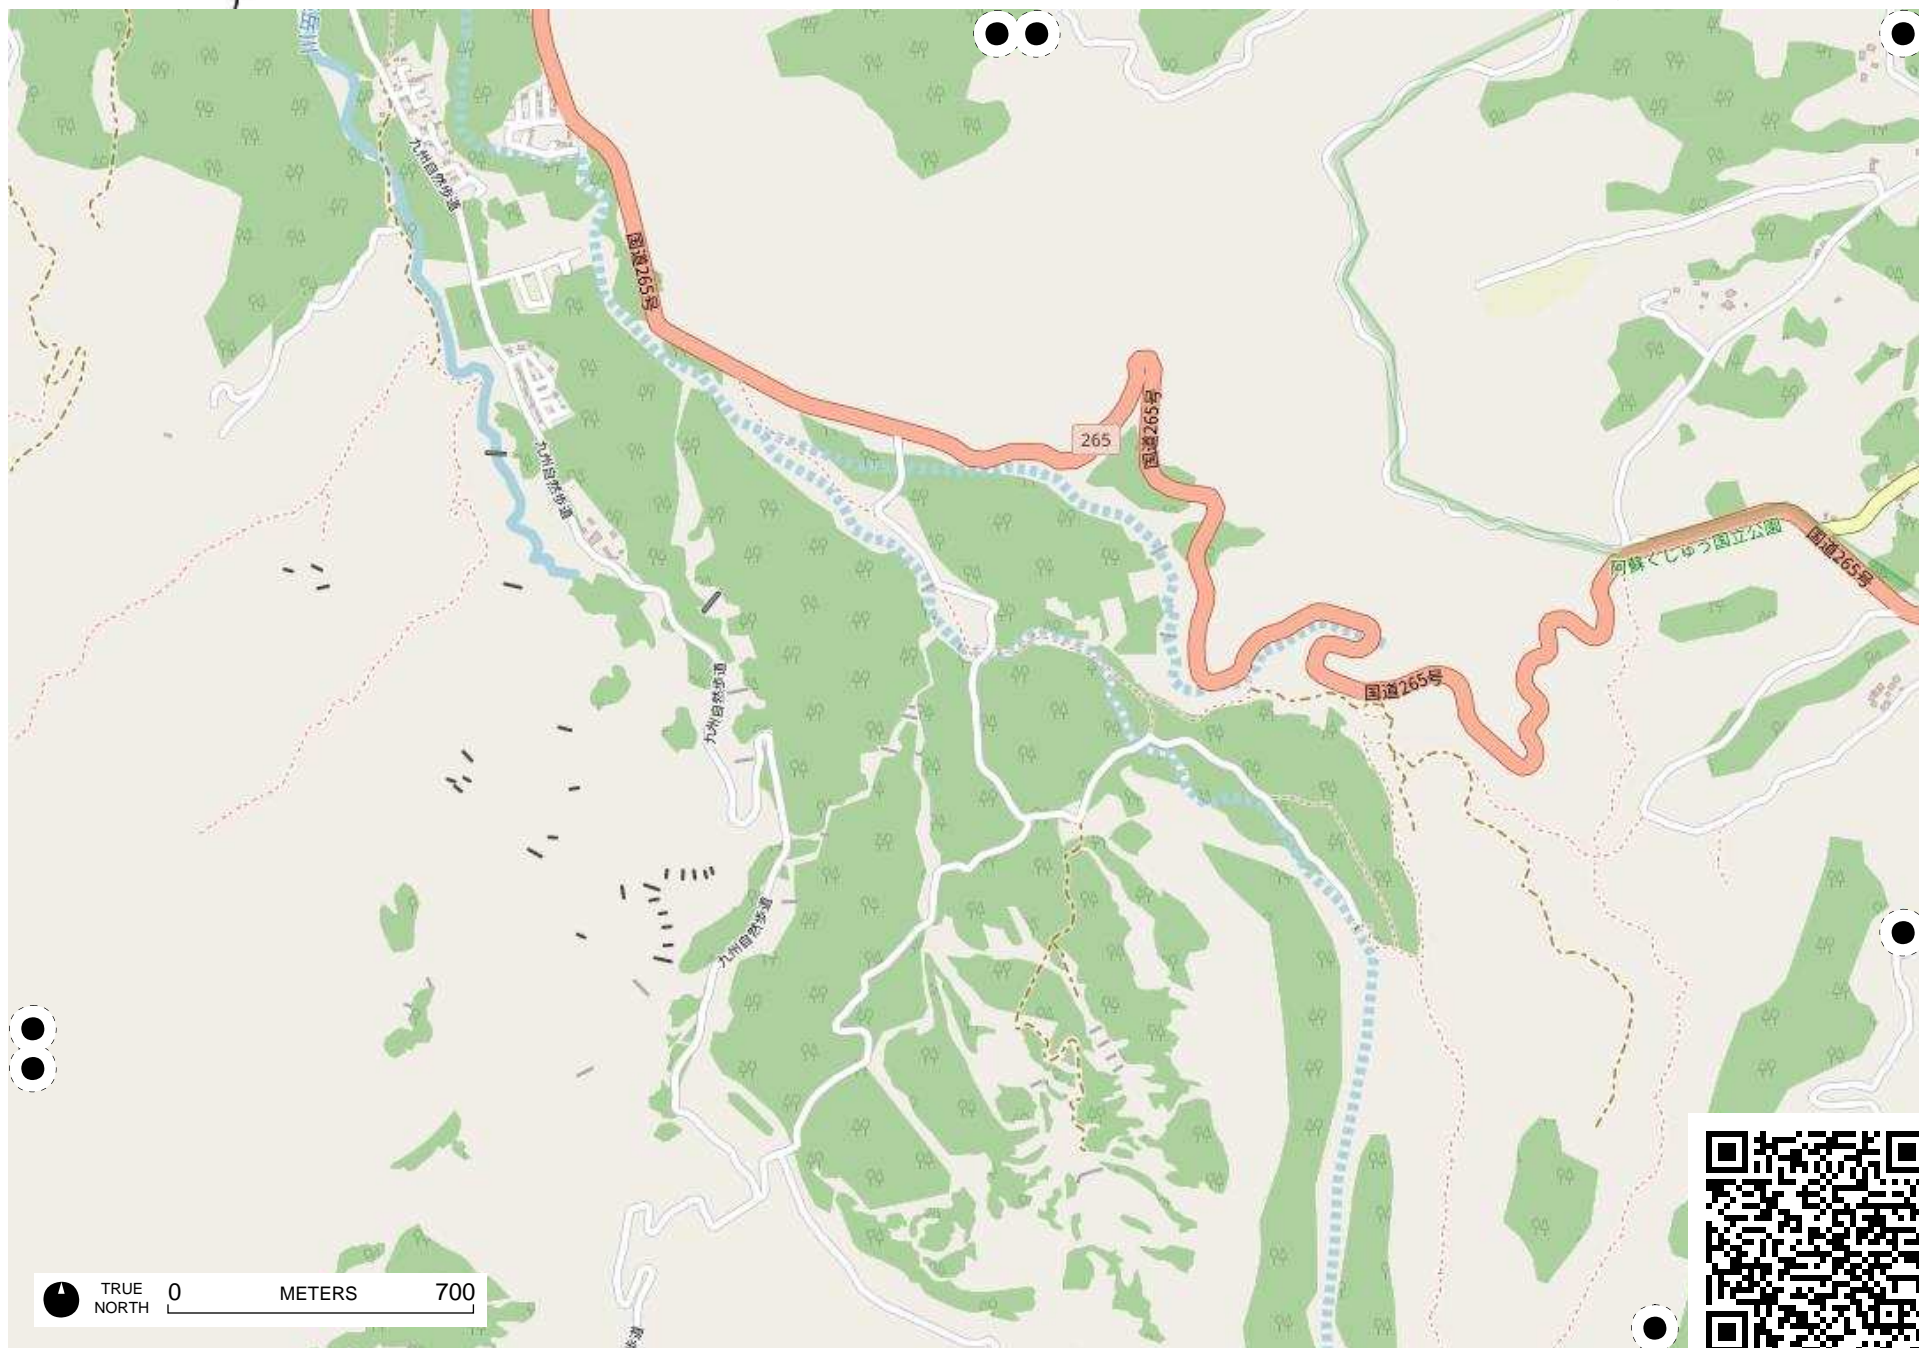

TRUE NORTH 0 METERS 700

TRUE NORTH 0 METERS 700

# Field Papers

????

<http://fieldpapers.org/atlasses/2ukydz36/D2>

TRUE NORTH 0 METERS 700

# Field Papers

????

<http://fieldpapers.org/atlas/2ukyd36/E5>