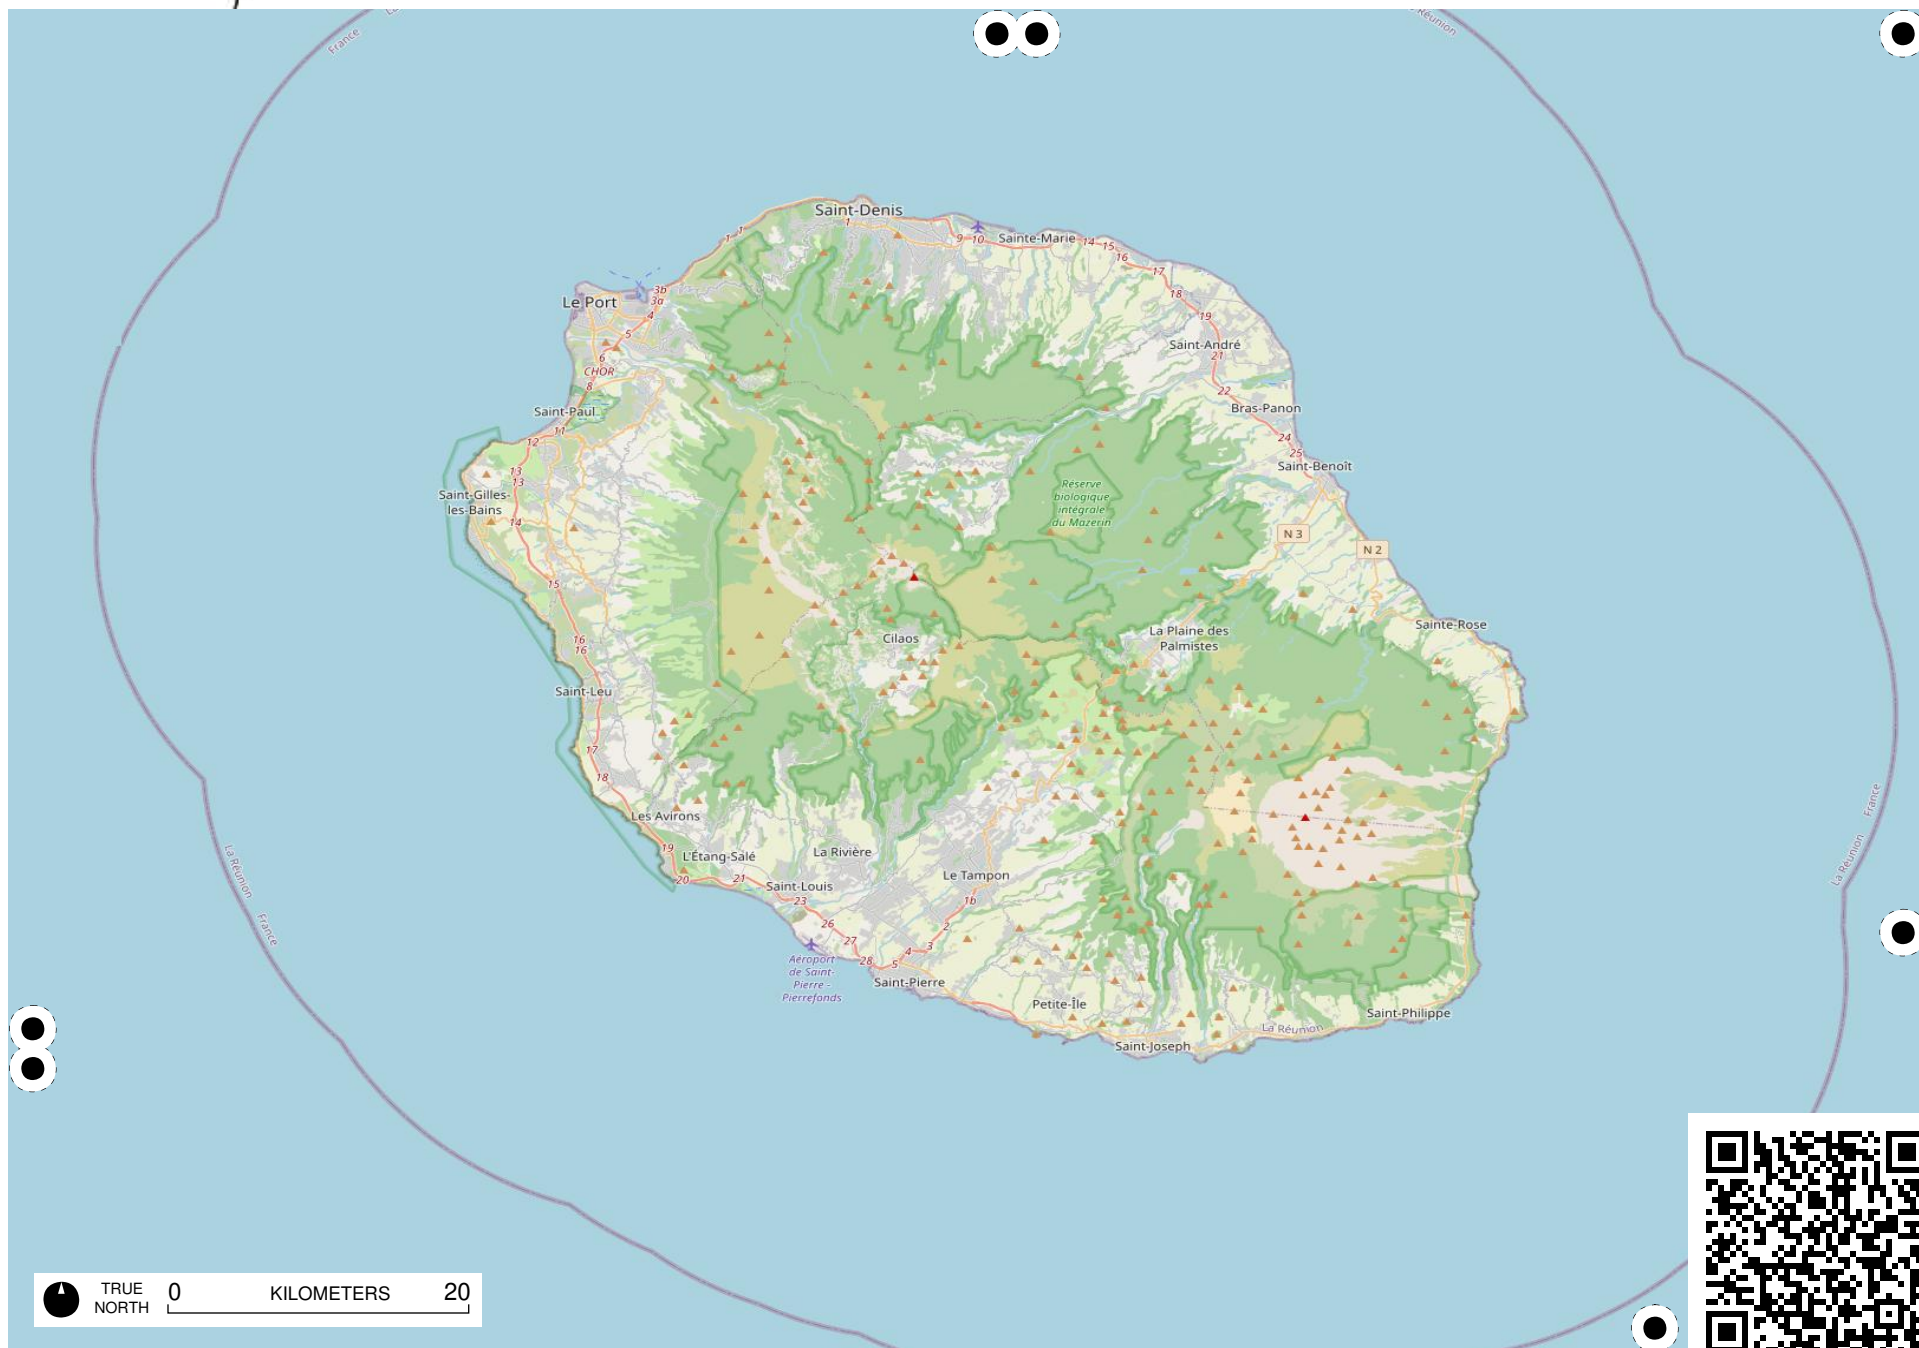

TRUE NORTH 0 KILOMETERS 40

Field Papers

141 allée des spinelles 97400

<https://fieldpapers.org/atlas/208sedpj/A2>

 TRUE NORTH 0  KILOMETERS 20