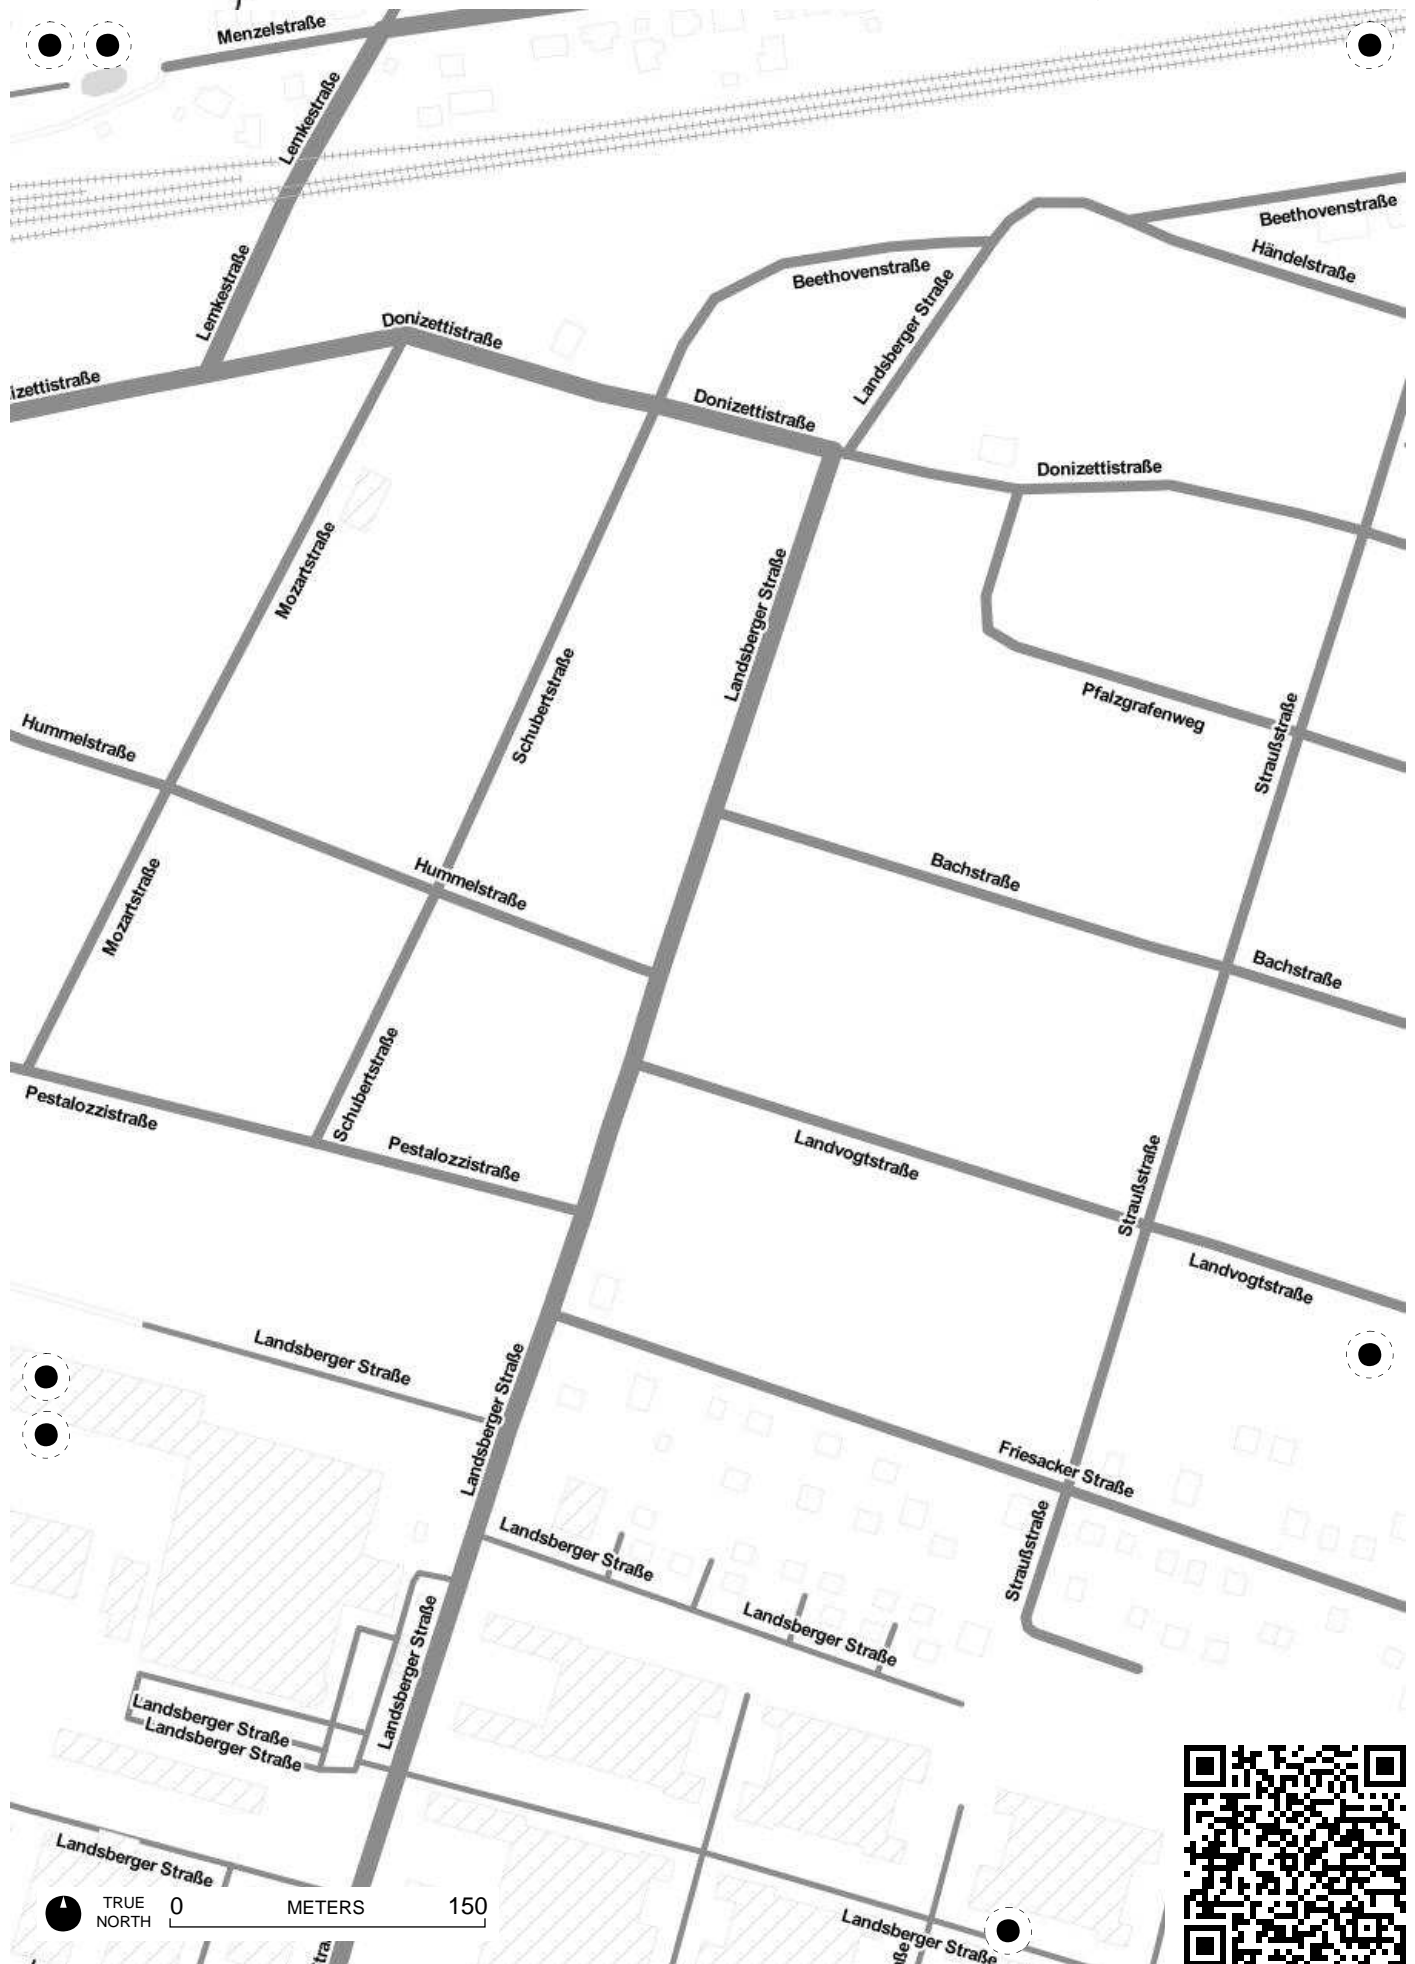

TRUE NORTH 0 METERS 150

0 150
METERS
TRUE NORTH

TRUE NORTH 0 METERS 150

TRUE NORTH 0 METERS 150

TRUE NORTH 0 METERS 150

TRUE NORTH 0 150 METERS

Hönowe Straße

Rohrpfuhl

TRUE NORTH 0 METERS 150

Altentrepower Straße
Altentrepower Straße

Altentrepower Straße

M
M

Friedhof
Kaulsdorf

Münsterberger Weg
Dorfstraße

Senziger Straße

Dorfstraße

Dorfstraße

Hundesportplatz
an der Wuhle

Alt-Biesdorf

TRUE NORTH 0 METERS 150

TRUE NORTH 0 METERS 150

TRUE NORTH 0 METERS 150

Field Papers

Untitled

<http://fieldpapers.org/atlas/2n35kera/D8>

TRUE NORTH 0 METERS 150