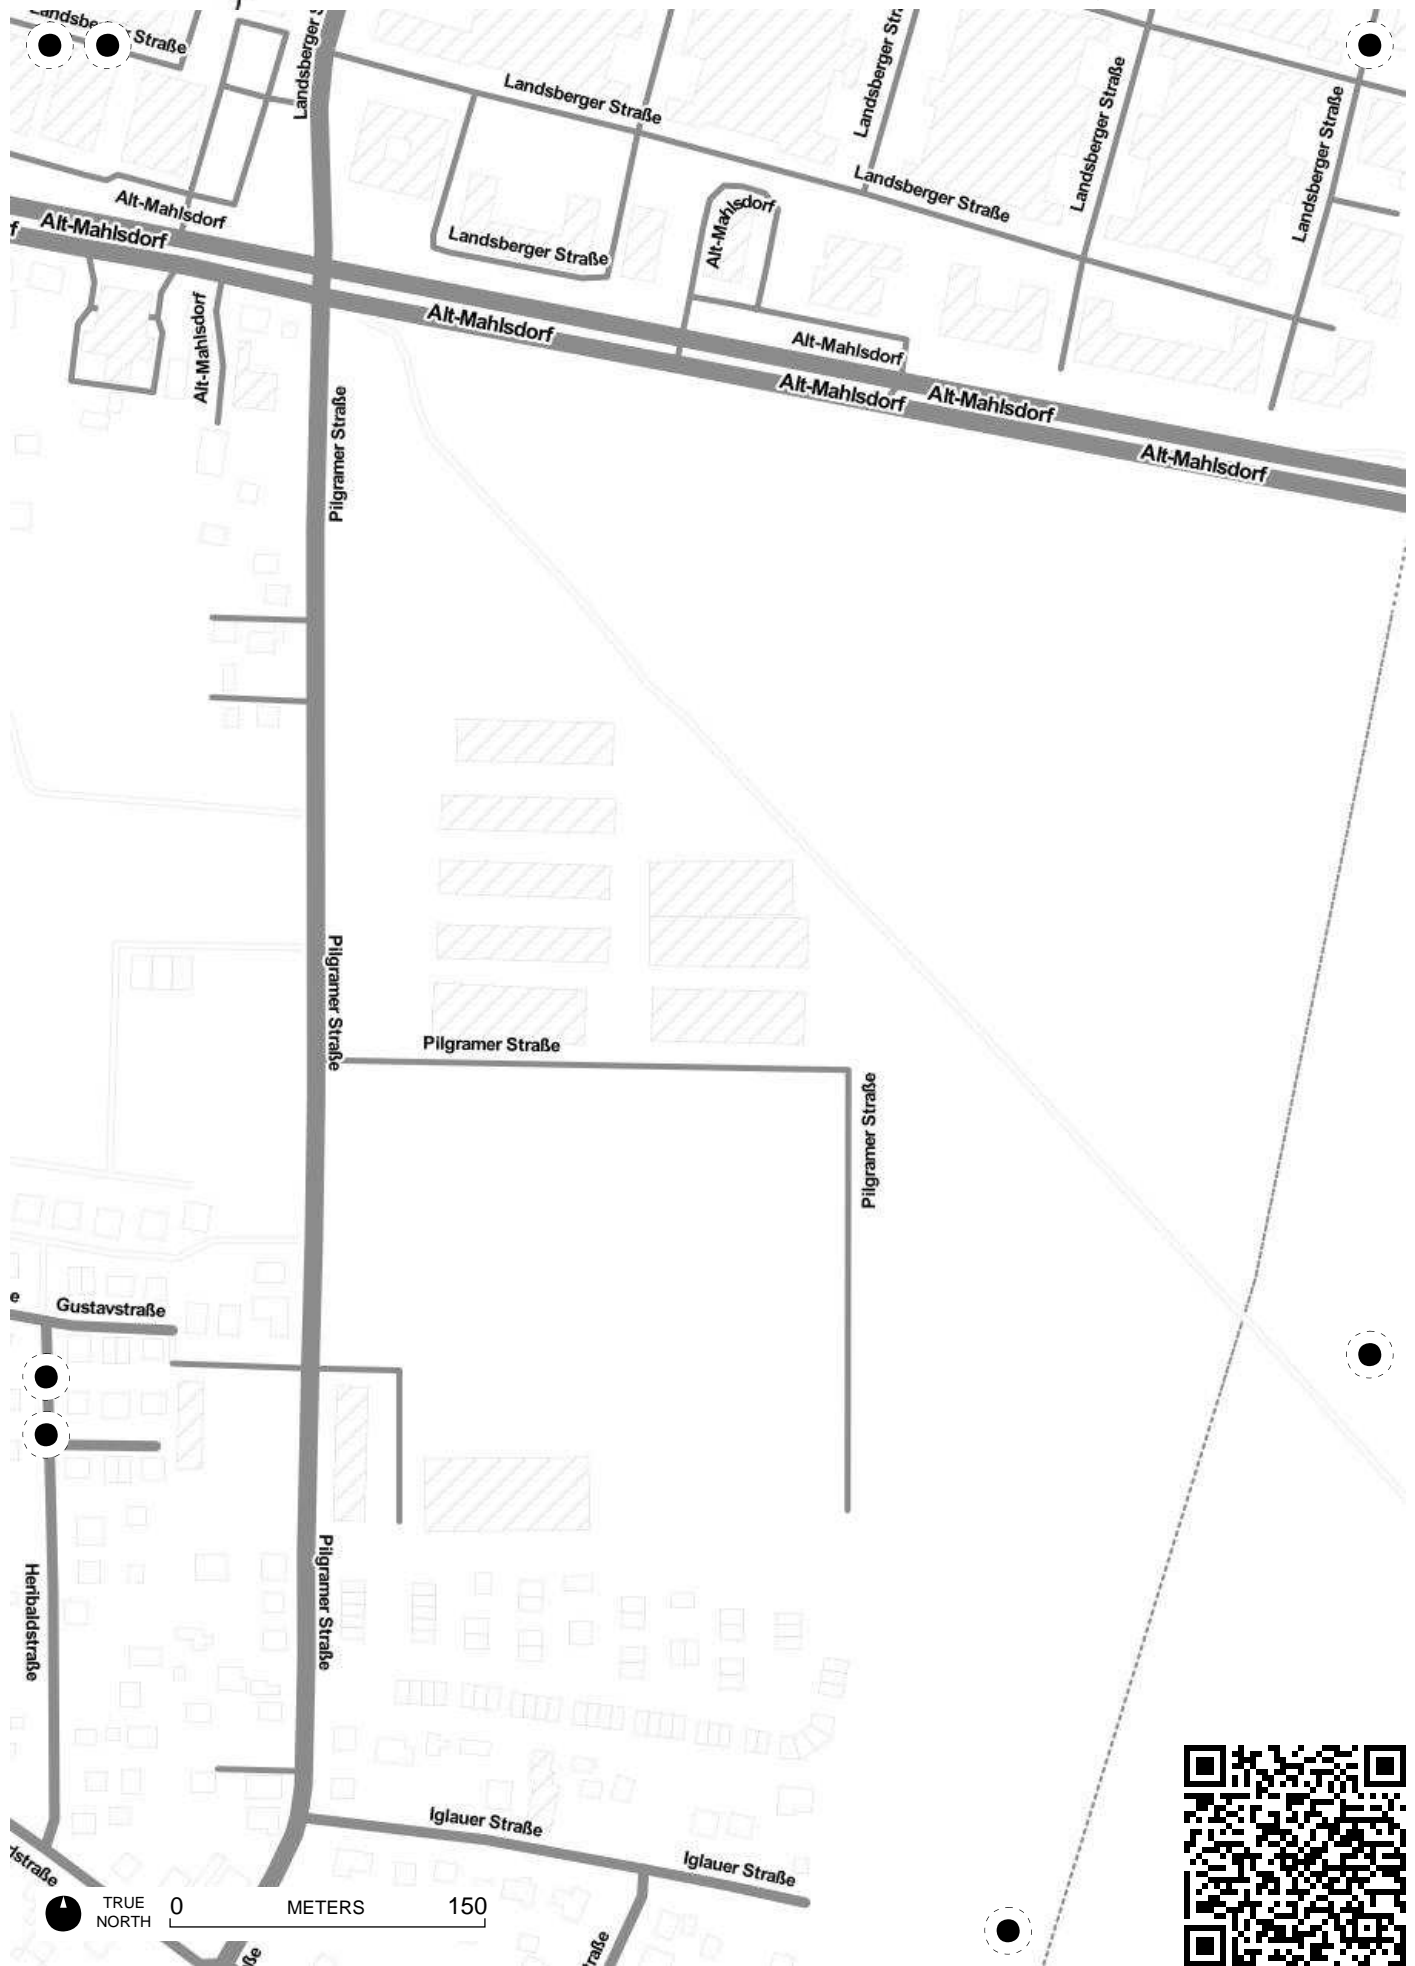

TRUE NORTH 0 METERS 150

0 150
METERS
TRUE NORTH

TRUE NORTH 0 METERS 150

TRUE NORTH 0 METERS 150

TRUE NORTH 0 METERS 150

TRUE NORTH 0 150 METERS

Hönowe Straße

Rohrpfuhl

TRUE NORTH 0 METERS 150

Altentrepower Straße
Altentrepower Straße

Altentrepower Straße

M
M

Friedhof
Kaulsdorf

Münsterberger Weg
Dorfstraße

Senziger Straße

Dorfstraße

Dorfstraße

Hundesportplatz
an der Wuhle

Alt-Biesdorf

TRUE NORTH 0 METERS 150

TRUE NORTH 0 METERS 150

TRUE NORTH 0 METERS 150

Field Papers

Untitled

<http://fieldpapers.org/atlas/2n35kera/D8>

TRUE NORTH 0 METERS 150