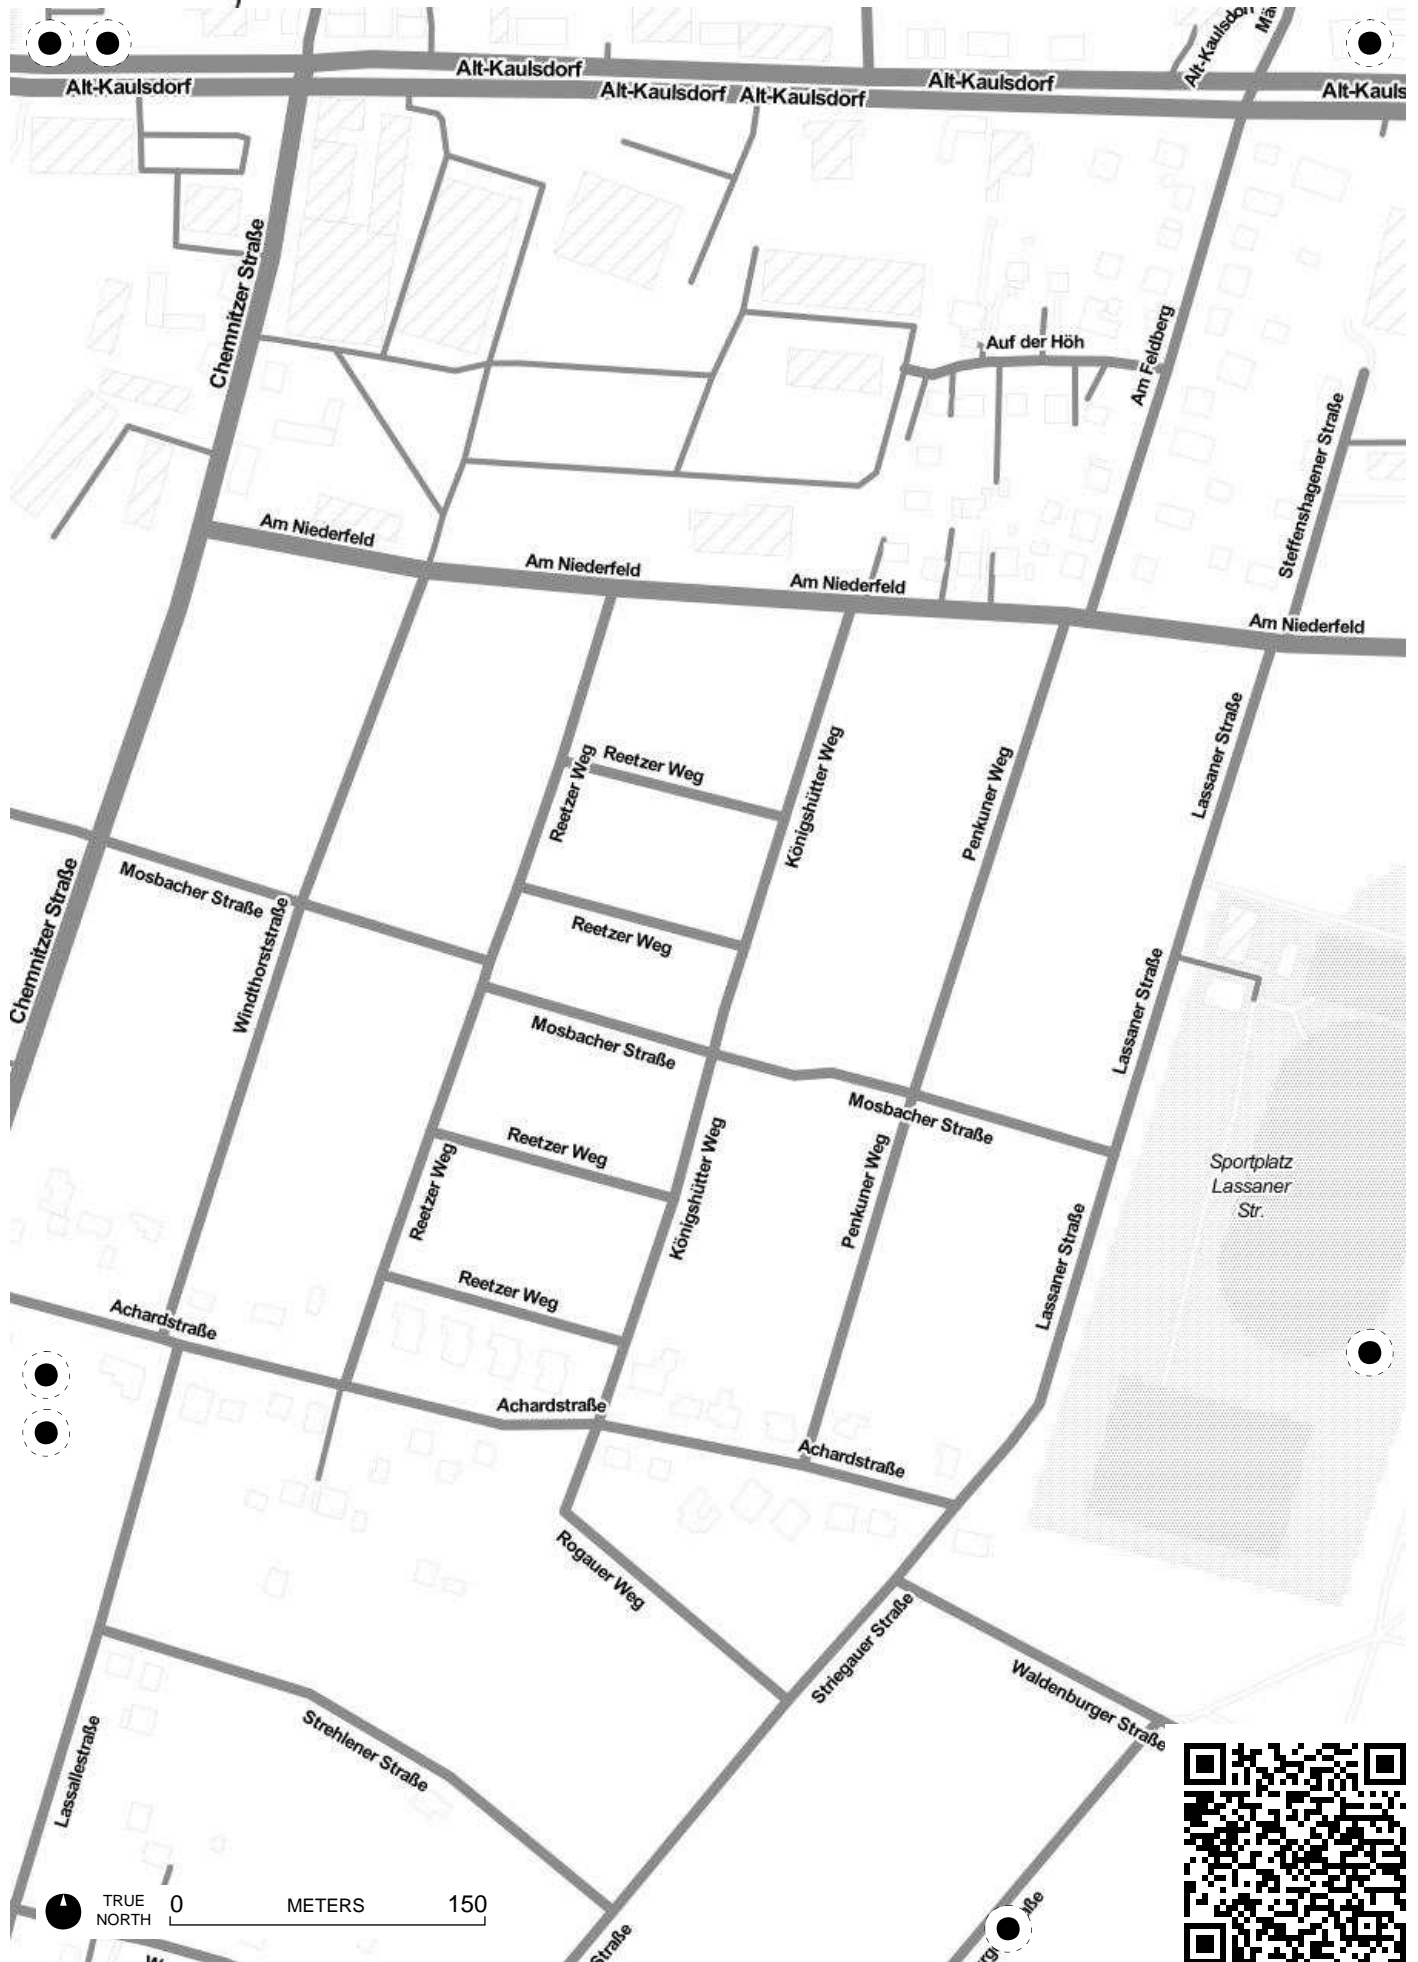

TRUE NORTH 0 METERS 150

0 150
METERS
TRUE NORTH

TRUE NORTH 0 METERS 150

TRUE NORTH 0 METERS 150

TRUE NORTH 0 METERS 150

TRUE NORTH 0 150 METERS

Hönowe Straße

Rohrpfuhl

TRUE NORTH 0 METERS 150

Altentrepower Straße
Altentrepower Straße

Altentrepower Straße

M
M

Friedhof
Kaulsdorf

Münsterberger Weg
Dorfstraße

Senziger Straße

Dorfstraße

Dorfstraße

Hundesportplatz
an der Wuhle

Alt-Biesdorf

TRUE NORTH 0 METERS 150

TRUE NORTH 0 METERS 150

TRUE NORTH 0 METERS 150

Field Papers

Untitled