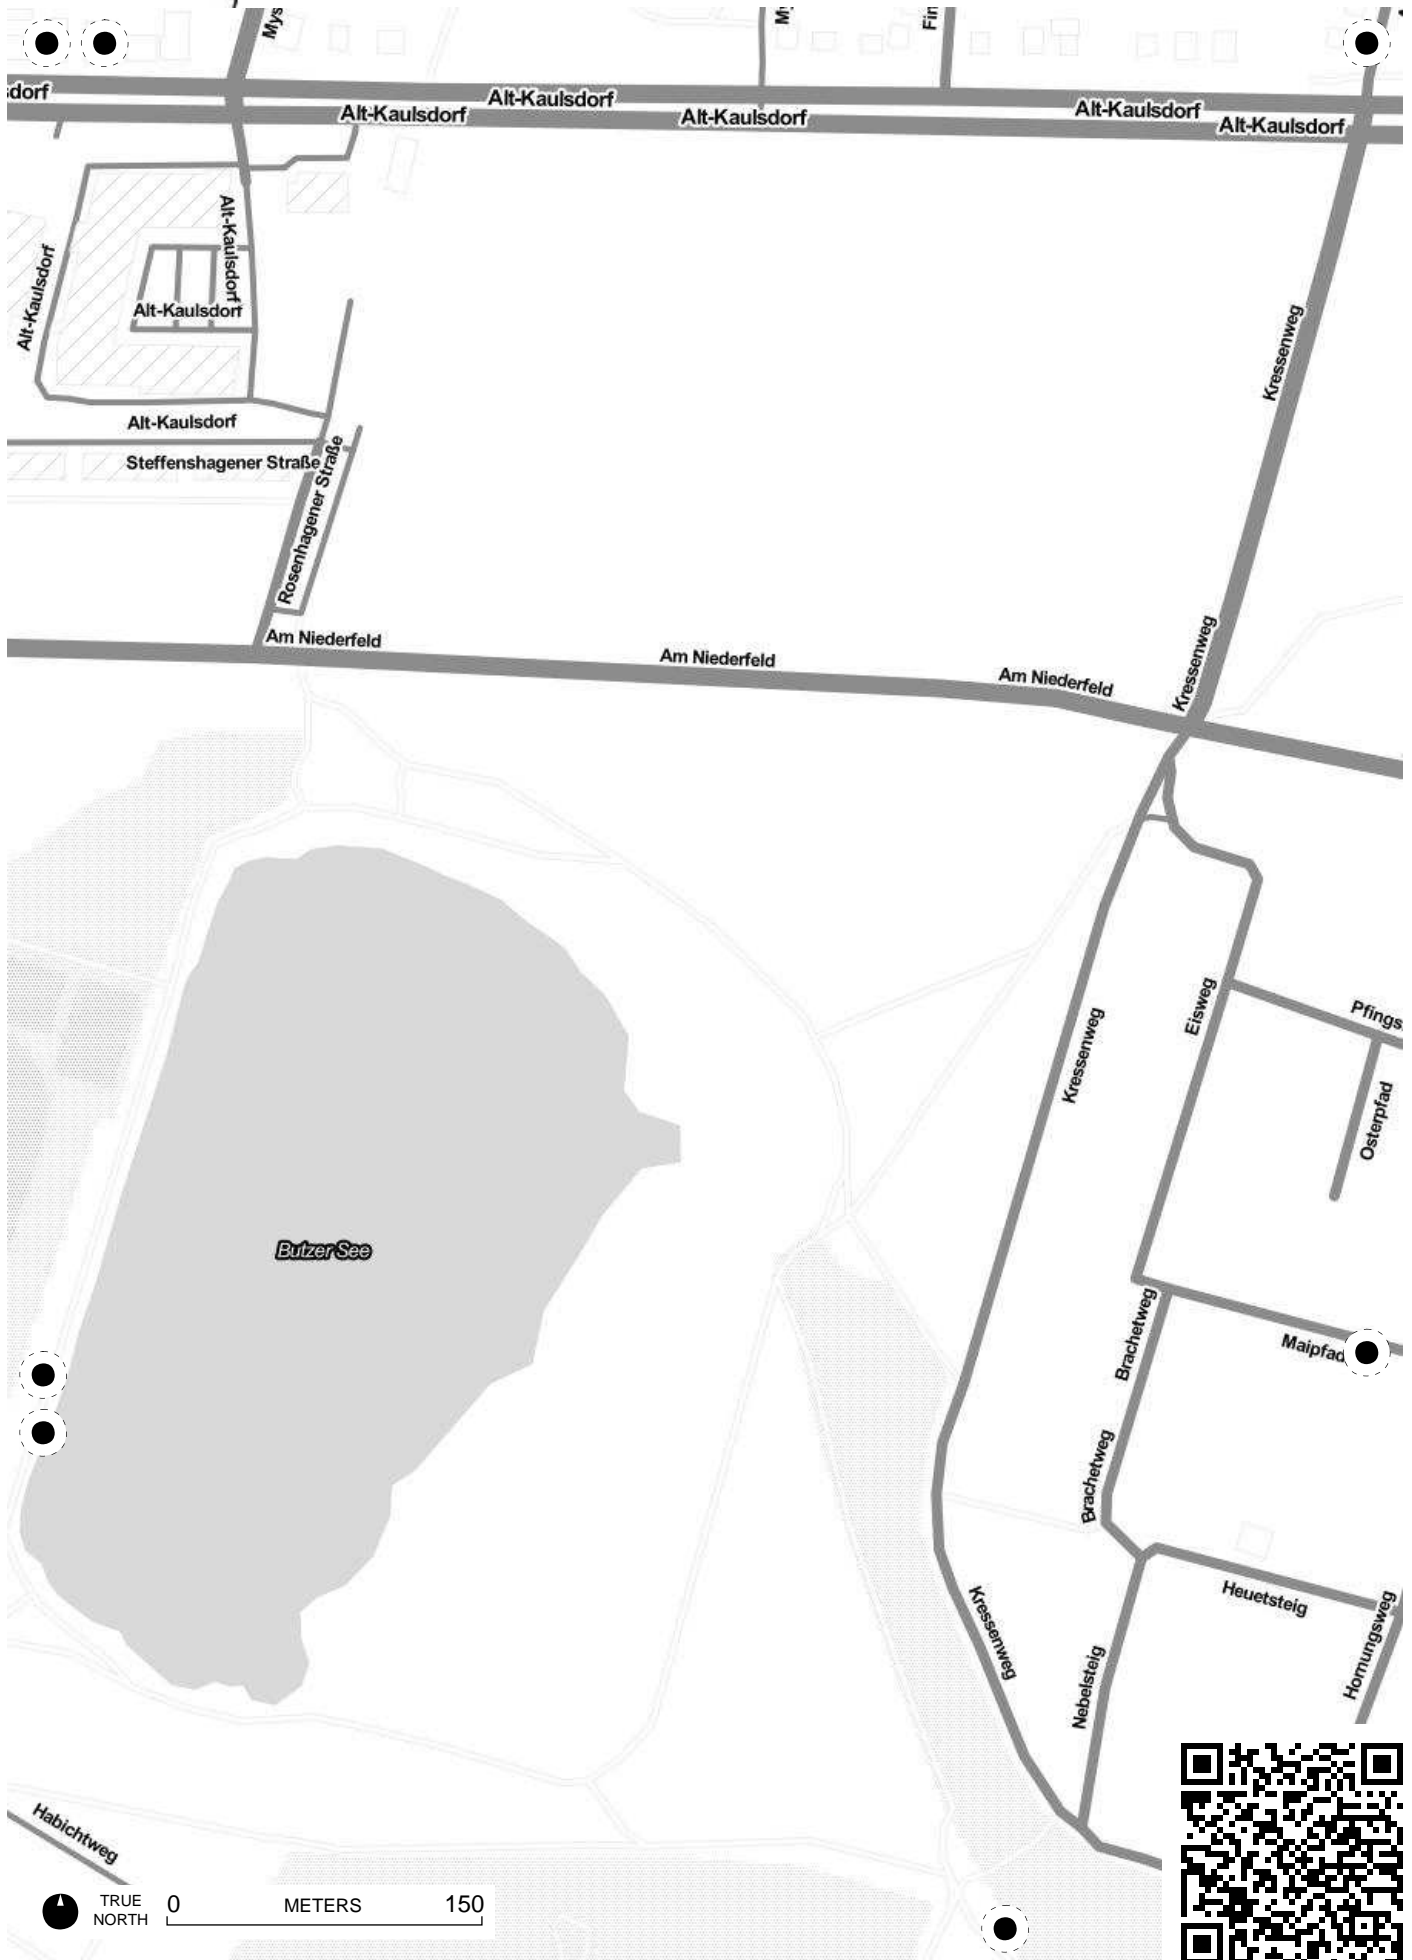

TRUE NORTH 0 METERS 150

0 150
METERS
TRUE NORTH

TRUE NORTH 0 METERS 150

TRUE NORTH 0 METERS 150

TRUE NORTH 0 METERS 150

TRUE NORTH 0 150 METERS

Hönowe Straße

Rohrpfuhl

TRUE NORTH 0 METERS 150

Altentrepower Straße
Altentrepower Straße

Altentrepower Straße

M
M

Friedhof
Kaulsdorf

Münsterberger Weg
Dorfstraße

Senziger Straße

Dorfstraße

Dorfstraße

Hundesportplatz
an der Wuhle

Alt-Biesdorf

TRUE NORTH 0 METERS 150

TRUE NORTH 0 METERS 150

TRUE NORTH 0 METERS 150

Field Papers

Untitled

<http://fieldpapers.org/atlas/2n35kera/D8>

TRUE NORTH 0 METERS 150