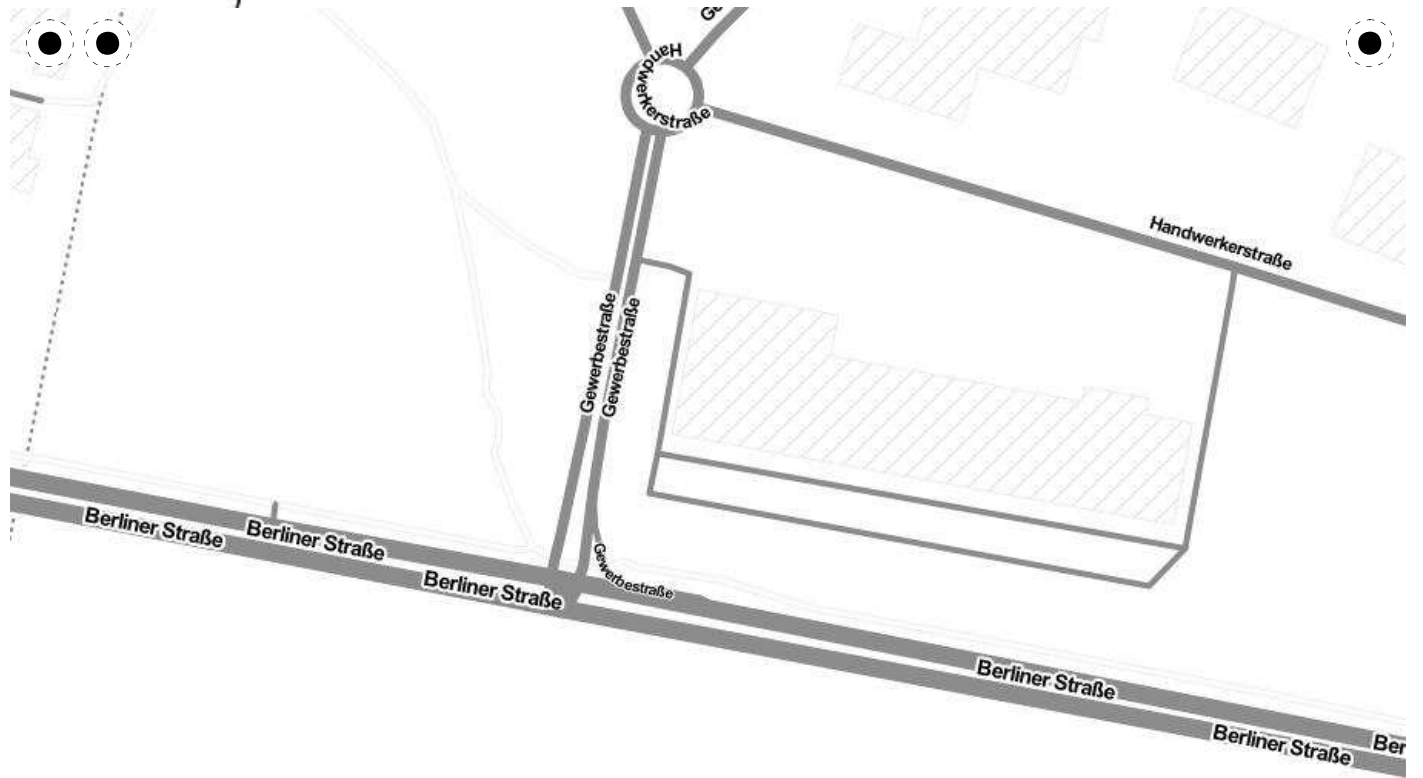

Field Papers

Untitled

<http://fieldpapers.org/atlas/2n35kera/D8>