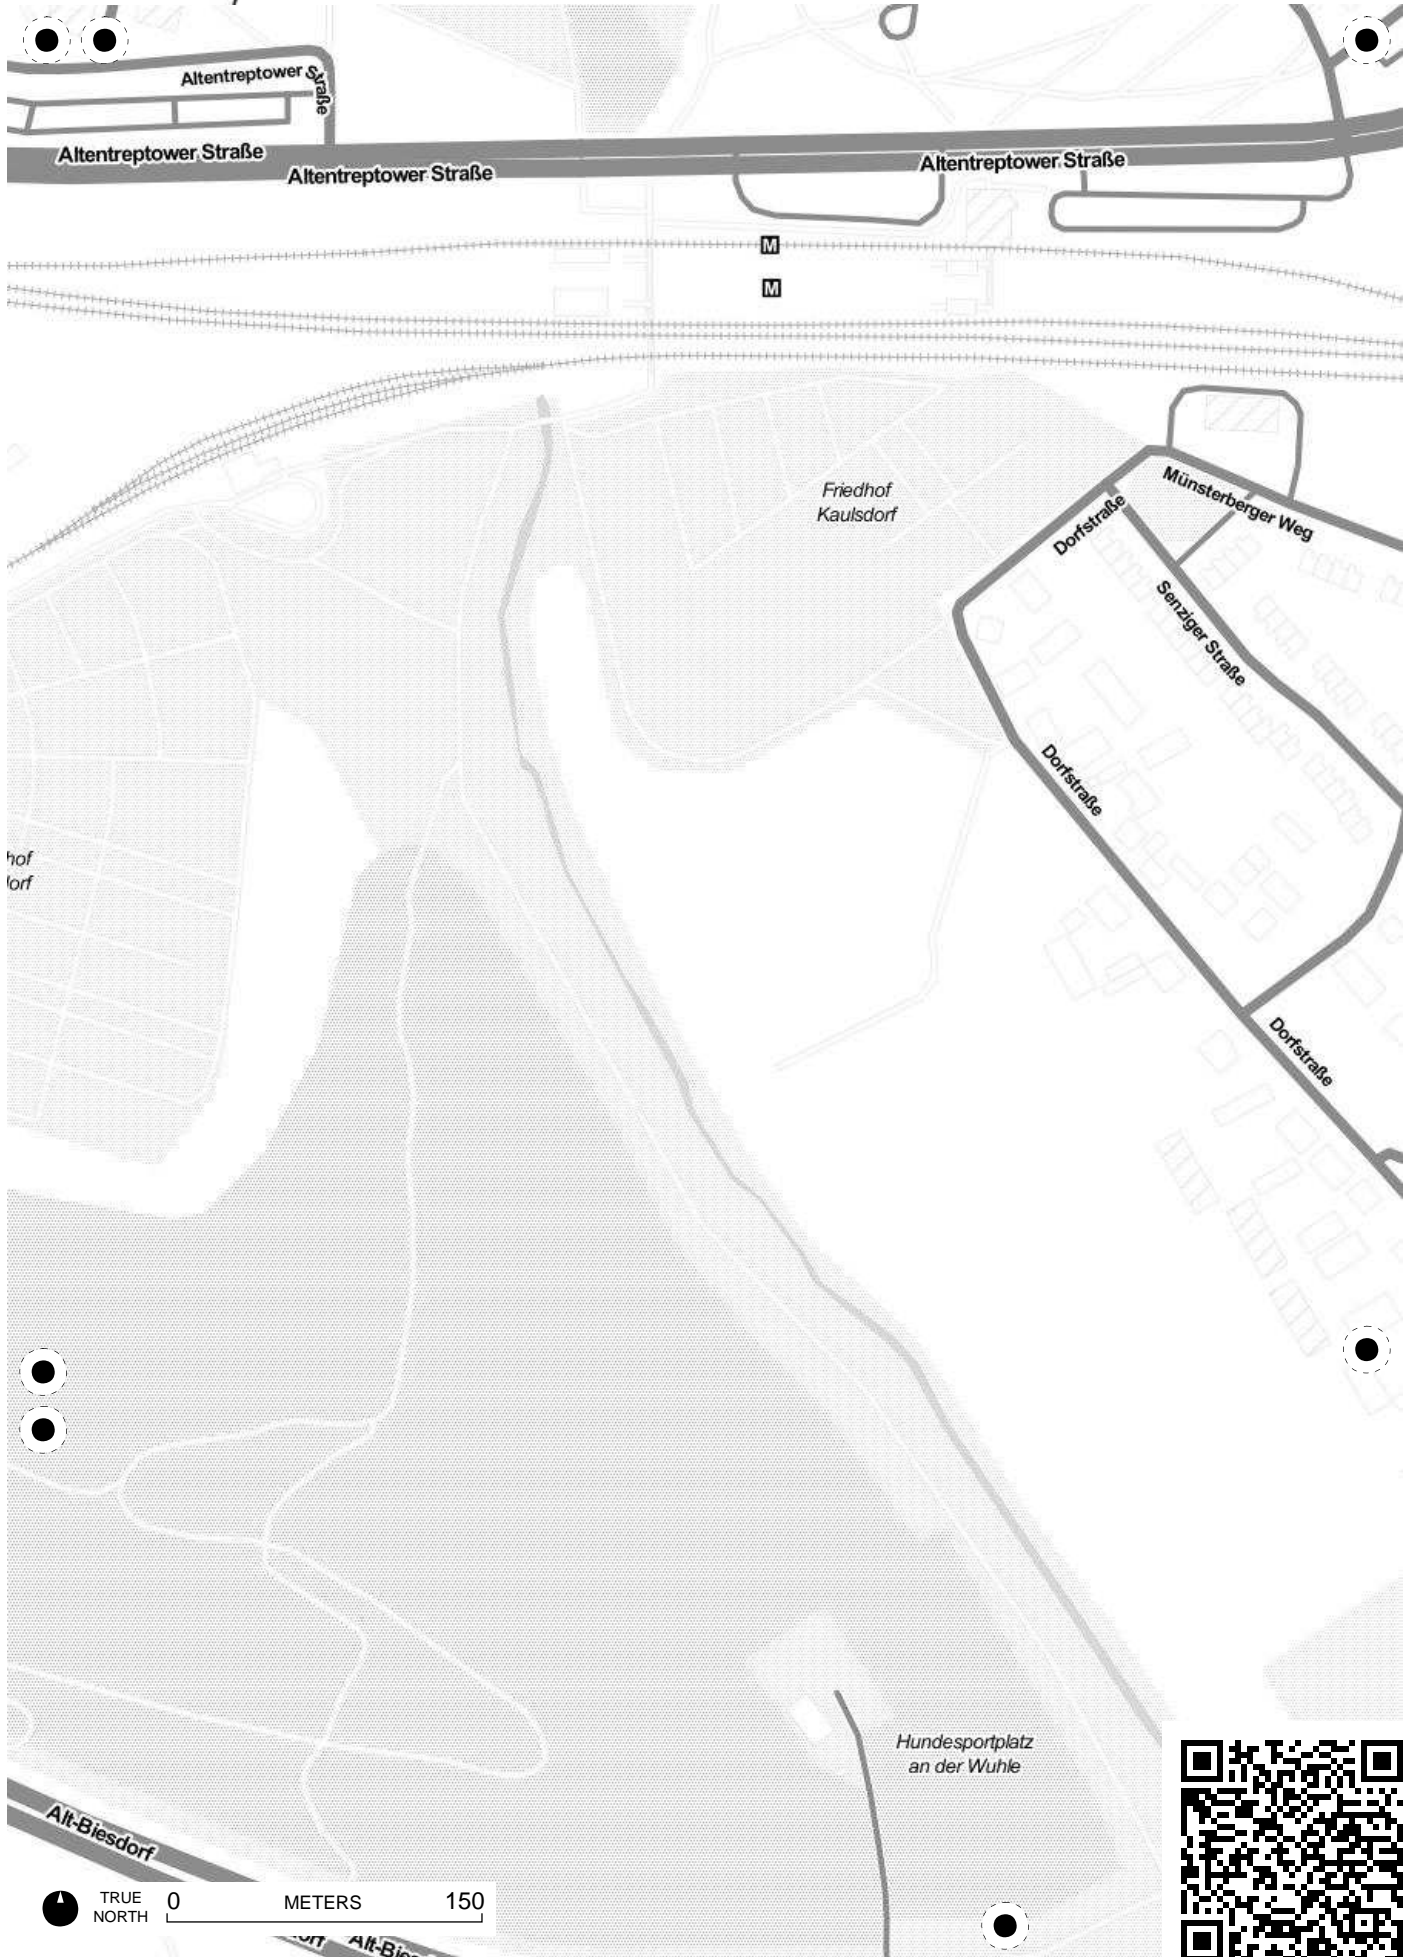

TRUE NORTH 0 METERS 150

0 150
METERS
TRUE NORTH

TRUE NORTH 0 METERS 150

TRUE NORTH 0 METERS 150

TRUE NORTH 0 METERS 150

TRUE NORTH 0 150 METERS

Hönowe Straße

Rohrpfuhl

TRUE NORTH 0 METERS 150

Altentrepower Straße
Altentrepower Straße

Altentrepower Straße

M
M

Friedhof
Kaulsdorf

Münsterberger Weg
Dorfstraße

Senziger Straße

Dorfstraße

Dorfstraße

Hundesportplatz
an der Wuhle

Alt-Biesdorf

TRUE NORTH 0 METERS 150

TRUE NORTH 0 METERS 150

TRUE NORTH 0 METERS 150

Field Papers

Untitled

<http://fieldpapers.org/atlas/2n35kera/D8>

TRUE NORTH 0 METERS 150