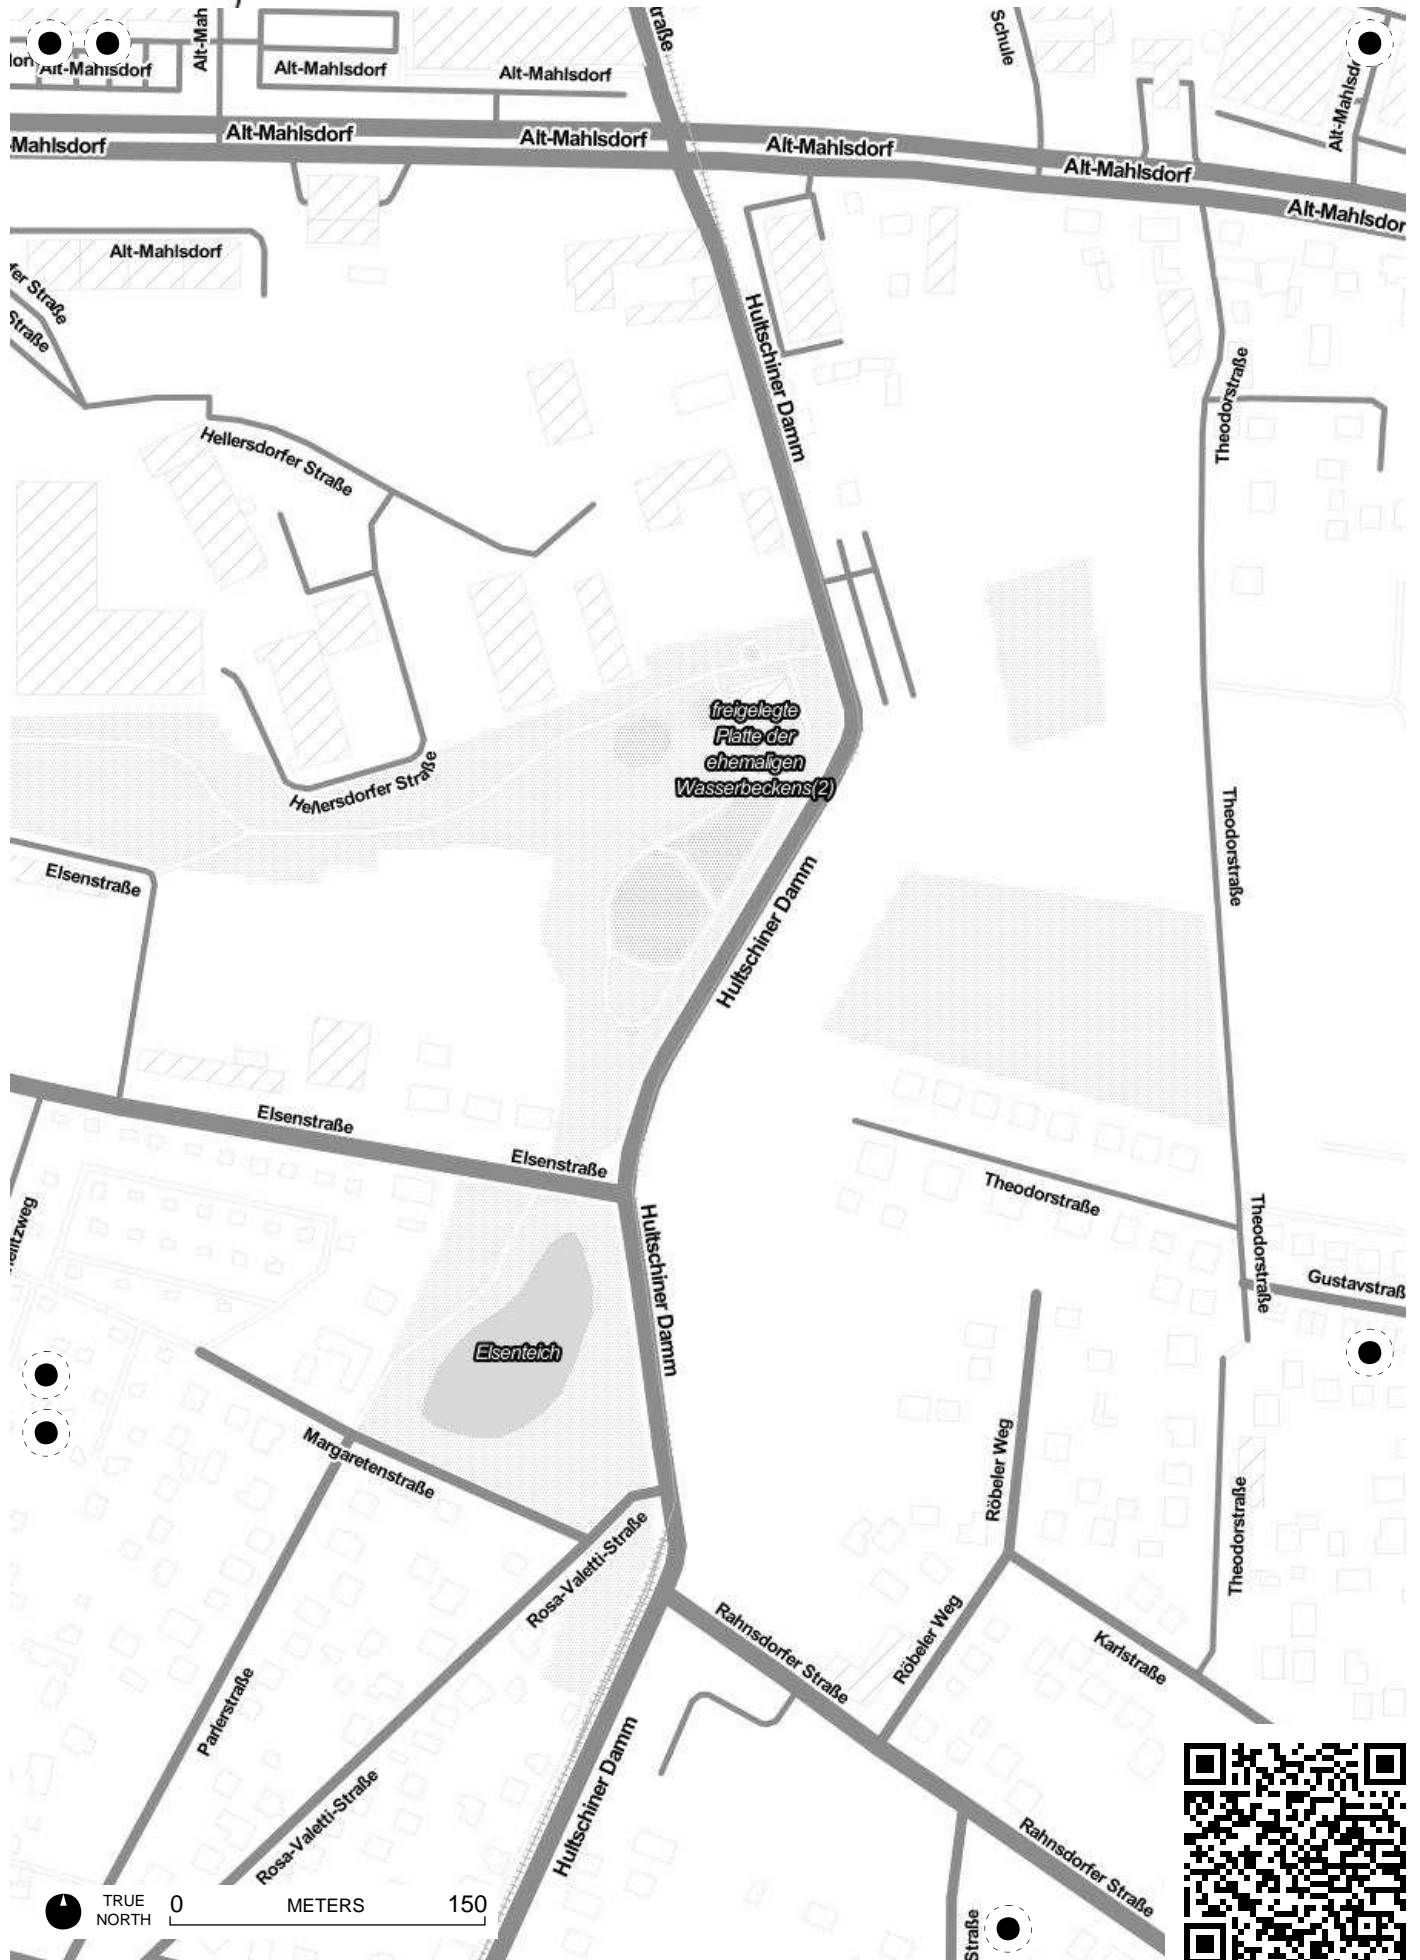

TRUE NORTH 0 METERS 150

0 150
METERS
TRUE NORTH

TRUE NORTH 0 METERS 150

TRUE NORTH 0 METERS 150

TRUE NORTH 0 METERS 150

TRUE NORTH 0 150 METERS

Hönowe Straße

Rohrpfuhl

TRUE NORTH 0 METERS 150

Altentrepower Straße
Altentrepower Straße

Altentrepower Straße

M
M

Friedhof
Kaulsdorf

Münsterberger Weg
Dorfstraße

Senziger Straße

Dorfstraße

Dorfstraße

Hundesportplatz
an der Wuhle

Alt-Biesdorf

TRUE NORTH 0 METERS 150

TRUE NORTH 0 METERS 150

TRUE NORTH 0 METERS 150

Field Papers

Untitled

<http://fieldpapers.org/atlas/2n35kera/D8>

TRUE NORTH 0 METERS 150