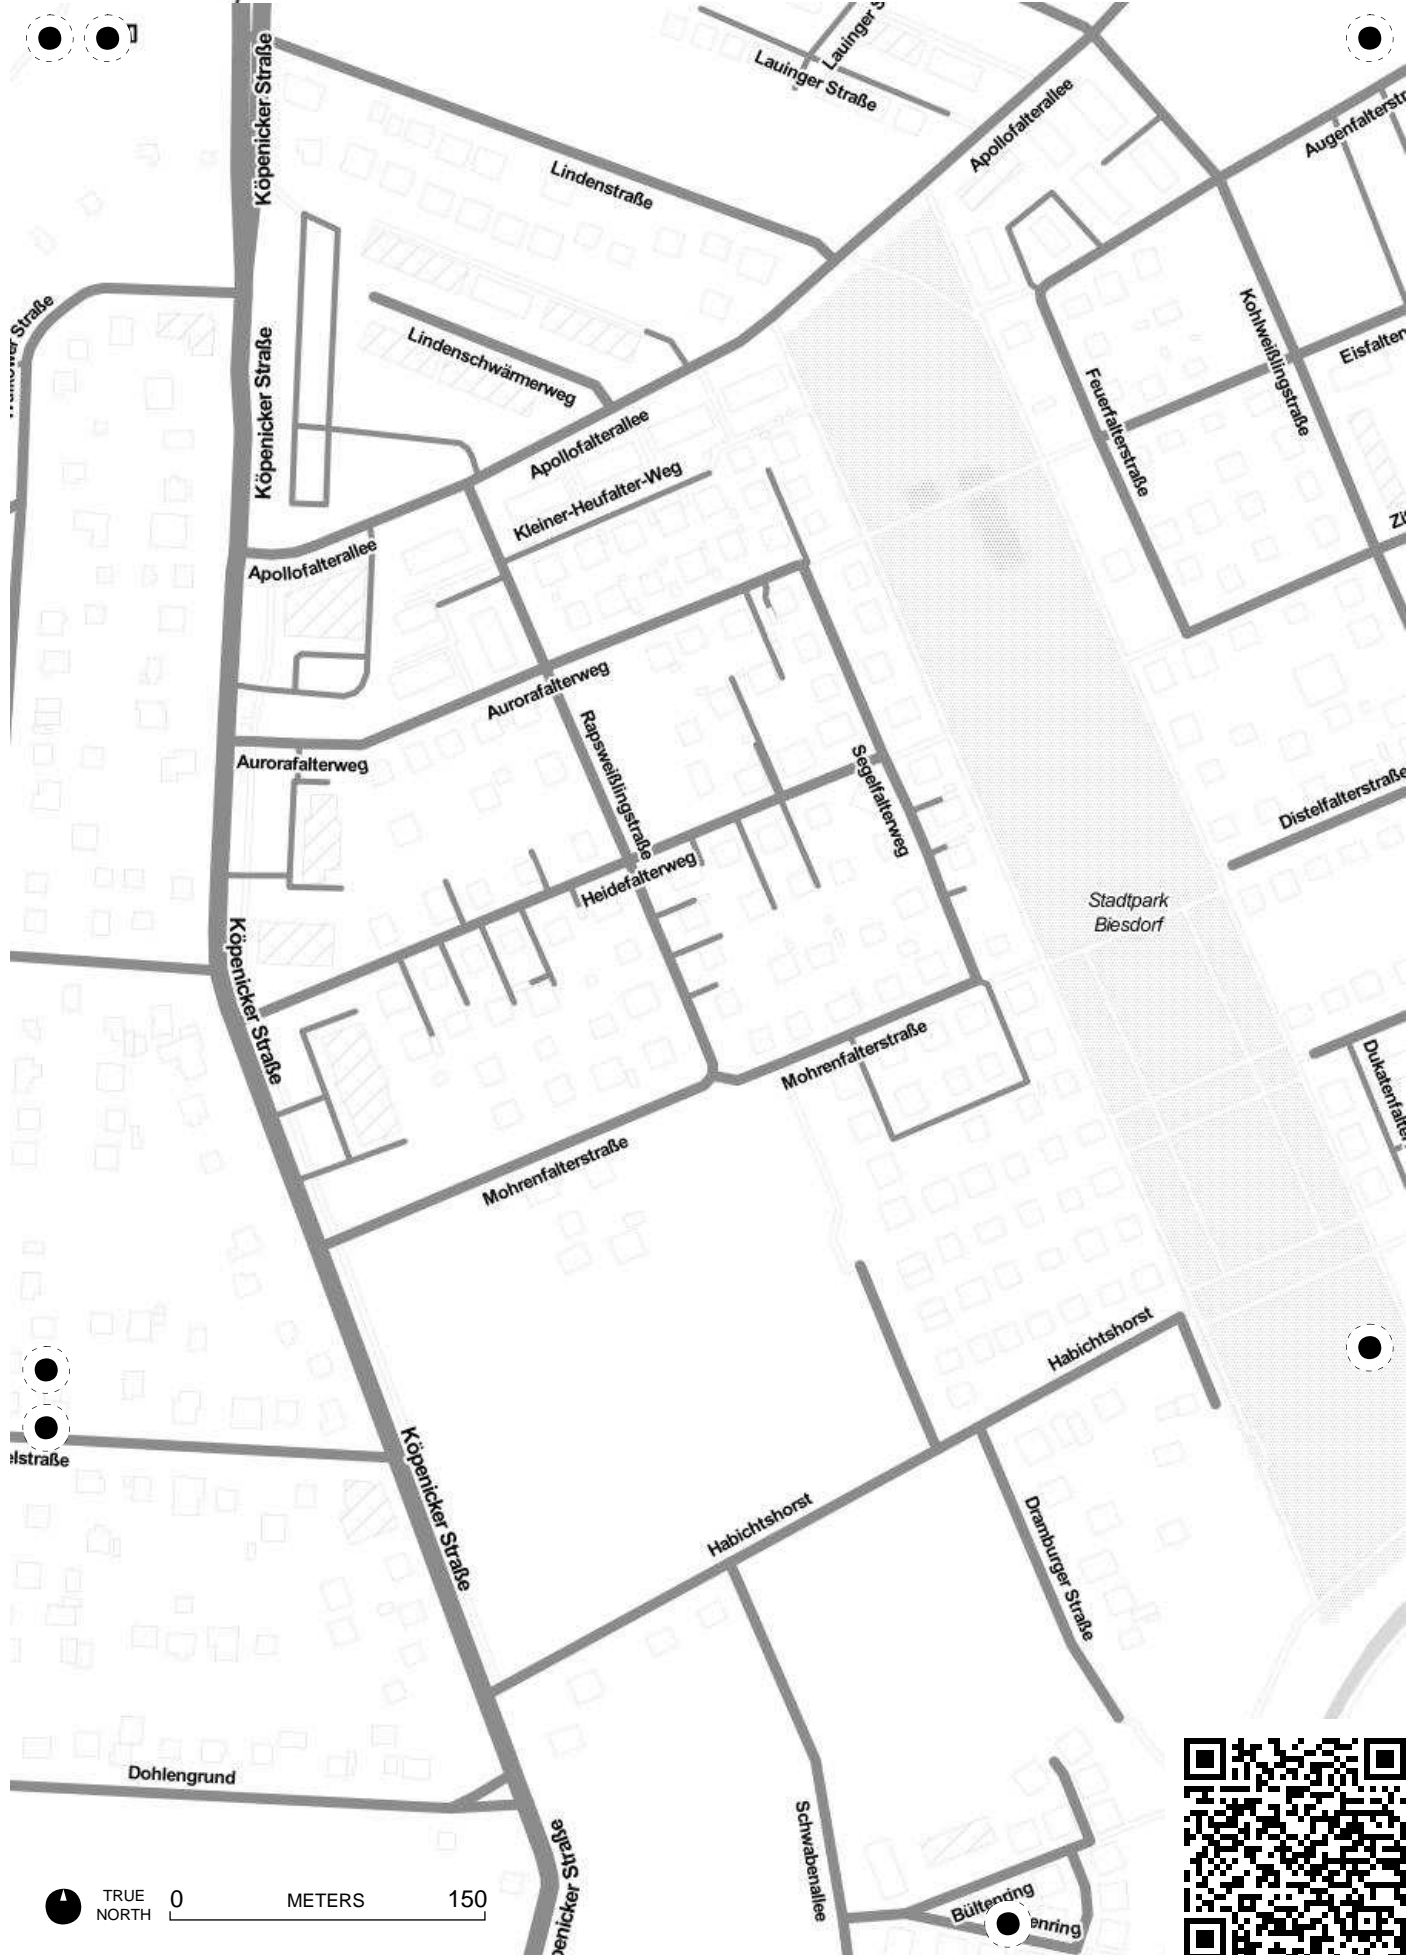

TRUE NORTH 0 METERS 150

0 150
METERS
TRUE NORTH

TRUE NORTH 0 METERS 150

TRUE NORTH 0 METERS 150

TRUE NORTH 0 METERS 150

TRUE NORTH 0 150 METERS

Hönowe Straße

Rohrpfuhl

TRUE NORTH 0 METERS 150

Altentrepower Straße
Altentrepower Straße

Altentrepower Straße

M
M

Friedhof
Kaulsdorf

Münsterberger Weg
Dorfstraße

Senziger Straße

Dorfstraße

Dorfstraße

Hundesportplatz
an der Wuhle

Alt-Biesdorf

TRUE NORTH 0 METERS 150

TRUE NORTH 0 METERS 150

TRUE NORTH 0 METERS 150

Field Papers

Untitled

<http://fieldpapers.org/atlas/2n35kera/D8>

TRUE NORTH 0 METERS 150