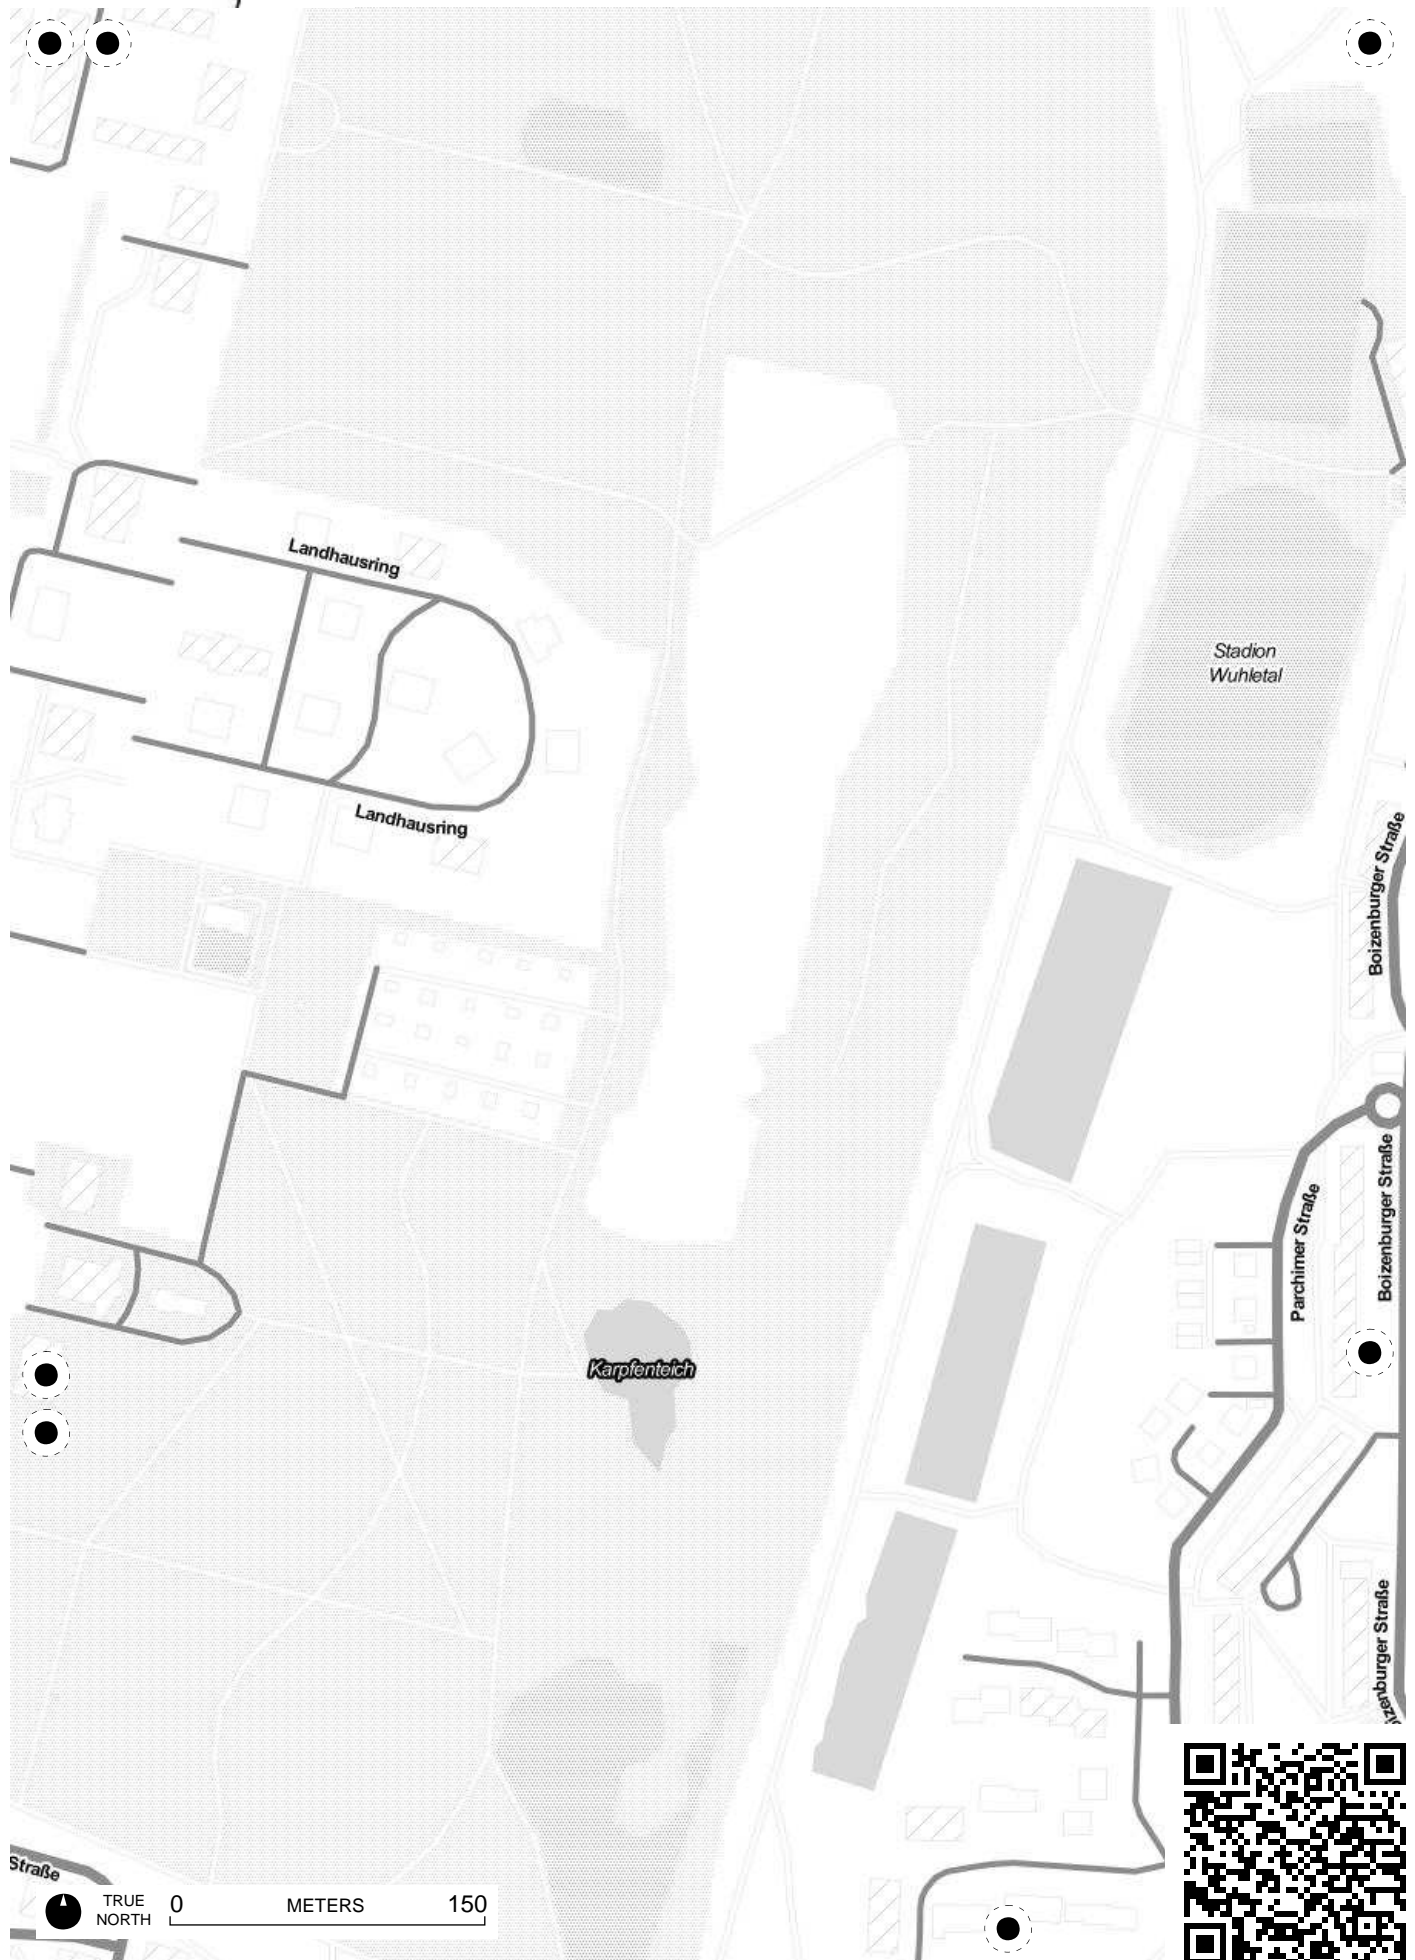

TRUE NORTH 0 METERS 150

0 150
METERS
TRUE NORTH

TRUE NORTH 0 METERS 150

TRUE NORTH 0 METERS 150

TRUE NORTH 0 METERS 150

TRUE NORTH 0 150 METERS

Hönowe Straße

Rohrpfuhl

TRUE NORTH 0 METERS 150

Altentrepower Straße
Altentrepower Straße

Altentrepower Straße

M
M

Friedhof
Kaulsdorf

Münsterberger Weg
Dorfstraße

Senziger Straße

Dorfstraße

Dorfstraße

Hundesportplatz
an der Wuhle

Alt-Biesdorf

TRUE NORTH 0 METERS 150

TRUE NORTH 0 METERS 150

TRUE NORTH 0 METERS 150

Field Papers

Untitled

<http://fieldpapers.org/atlas/2n35kera/D8>

TRUE NORTH 0 METERS 150