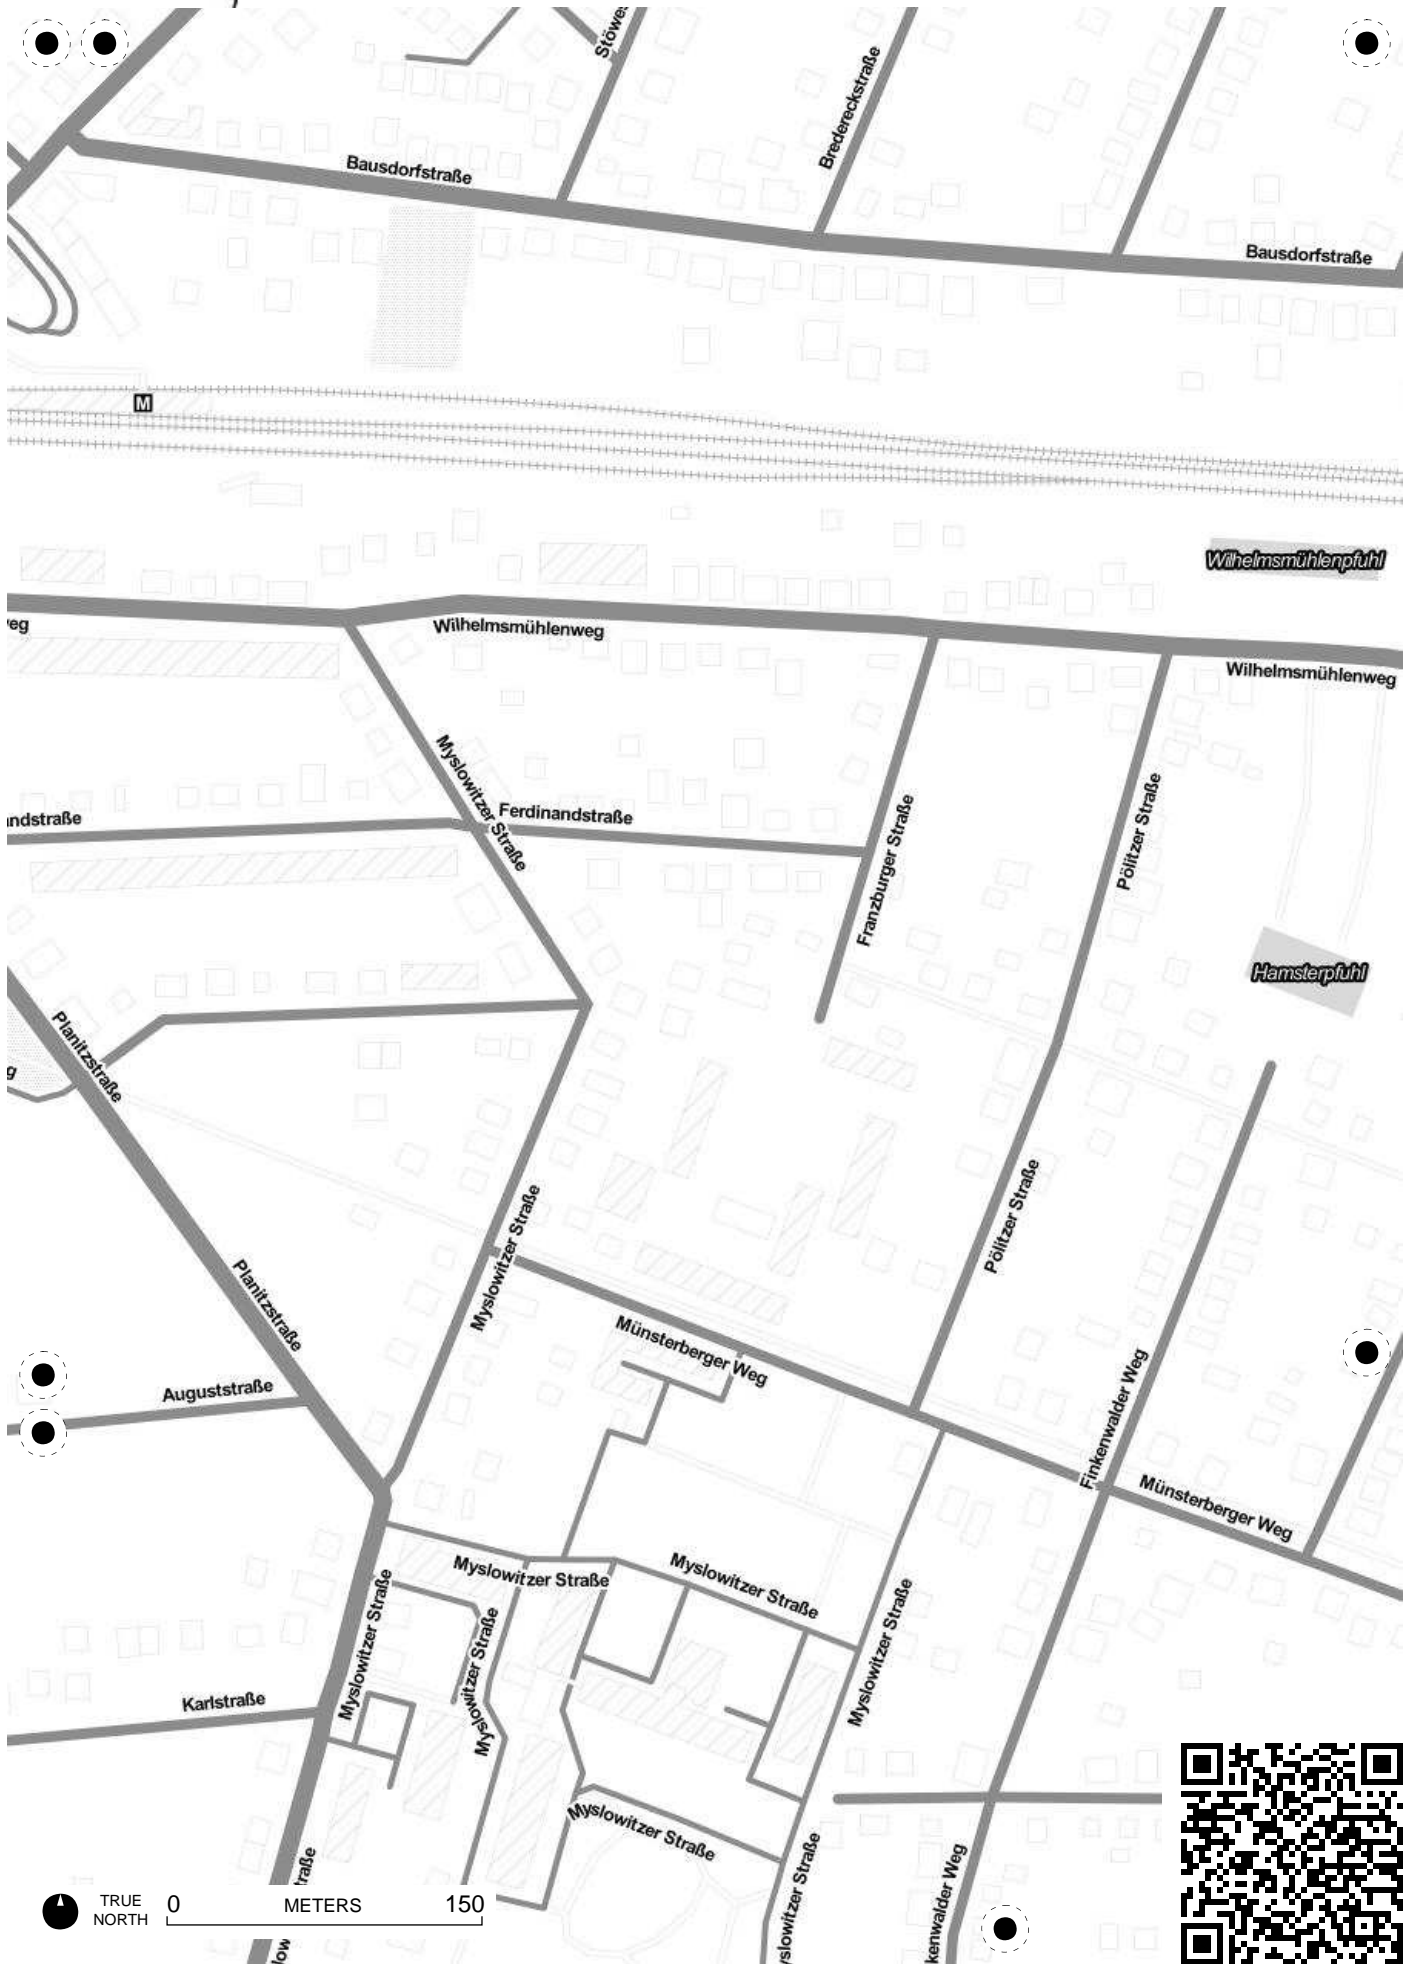

TRUE NORTH 0 METERS 150

0 150
METERS
TRUE NORTH

TRUE NORTH 0 METERS 150

TRUE NORTH 0 METERS 150

TRUE NORTH 0 METERS 150

TRUE NORTH 0 150 METERS

Hönowe Straße

Rohrpfuhl

TRUE NORTH 0 METERS 150

Altentrepower Straße
Altentrepower Straße

Altentrepower Straße

M
M

Friedhof
Kaulsdorf

Münsterberger Weg
Dorfstraße

Senziger Straße

Dorfstraße

Dorfstraße

Hundesportplatz
an der Wuhle

Alt-Biesdorf

TRUE NORTH 0 METERS 150

TRUE NORTH 0 METERS 150

TRUE NORTH 0 METERS 150

Field Papers

Untitled

<http://fieldpapers.org/atlas/2n35kera/D8>

TRUE NORTH 0 METERS 150