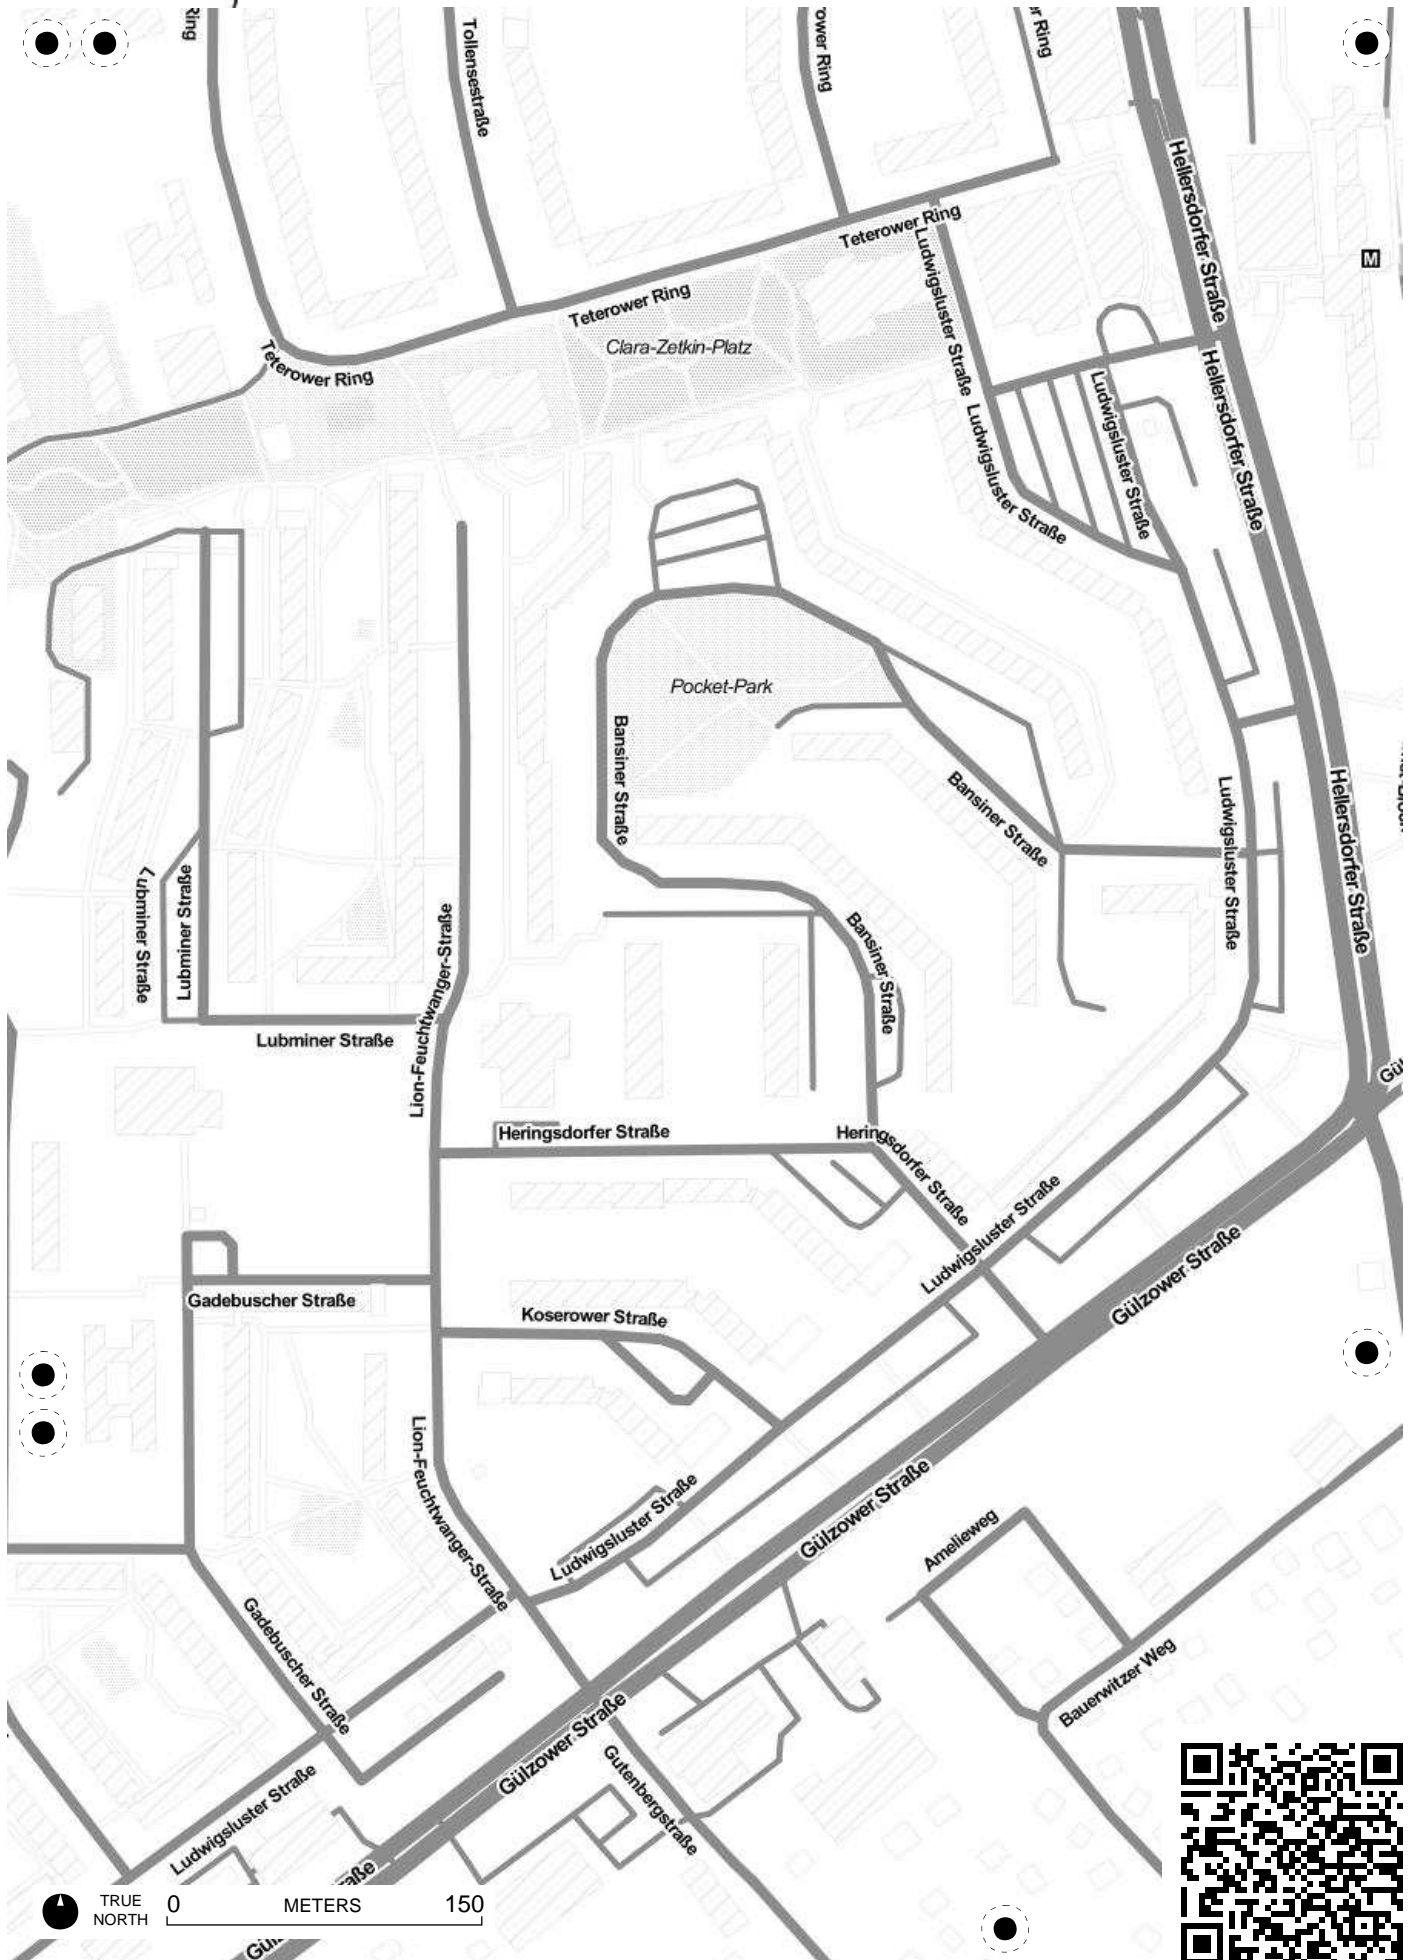

TRUE NORTH 0 METERS 150

0 150
METERS
TRUE NORTH

TRUE NORTH 0 METERS 150

TRUE NORTH 0 METERS 150

TRUE NORTH 0 METERS 150

TRUE NORTH 0 150 METERS

Hönowe Straße

Rohrpfuhl

TRUE NORTH 0 METERS 150

Altentrepower Straße
Altentrepower Straße

Altentrepower Straße

M
M

Friedhof
Kaulsdorf

Münsterberger Weg
Dorfstraße

Senziger Straße

Dorfstraße

Dorfstraße

Hundesportplatz
an der Wuhle

Alt-Biesdorf

TRUE NORTH 0 METERS 150

TRUE NORTH 0 METERS 150

TRUE NORTH 0 METERS 150

Field Papers

Untitled

<http://fieldpapers.org/atlas/2n35kera/D8>

TRUE NORTH 0 METERS 150