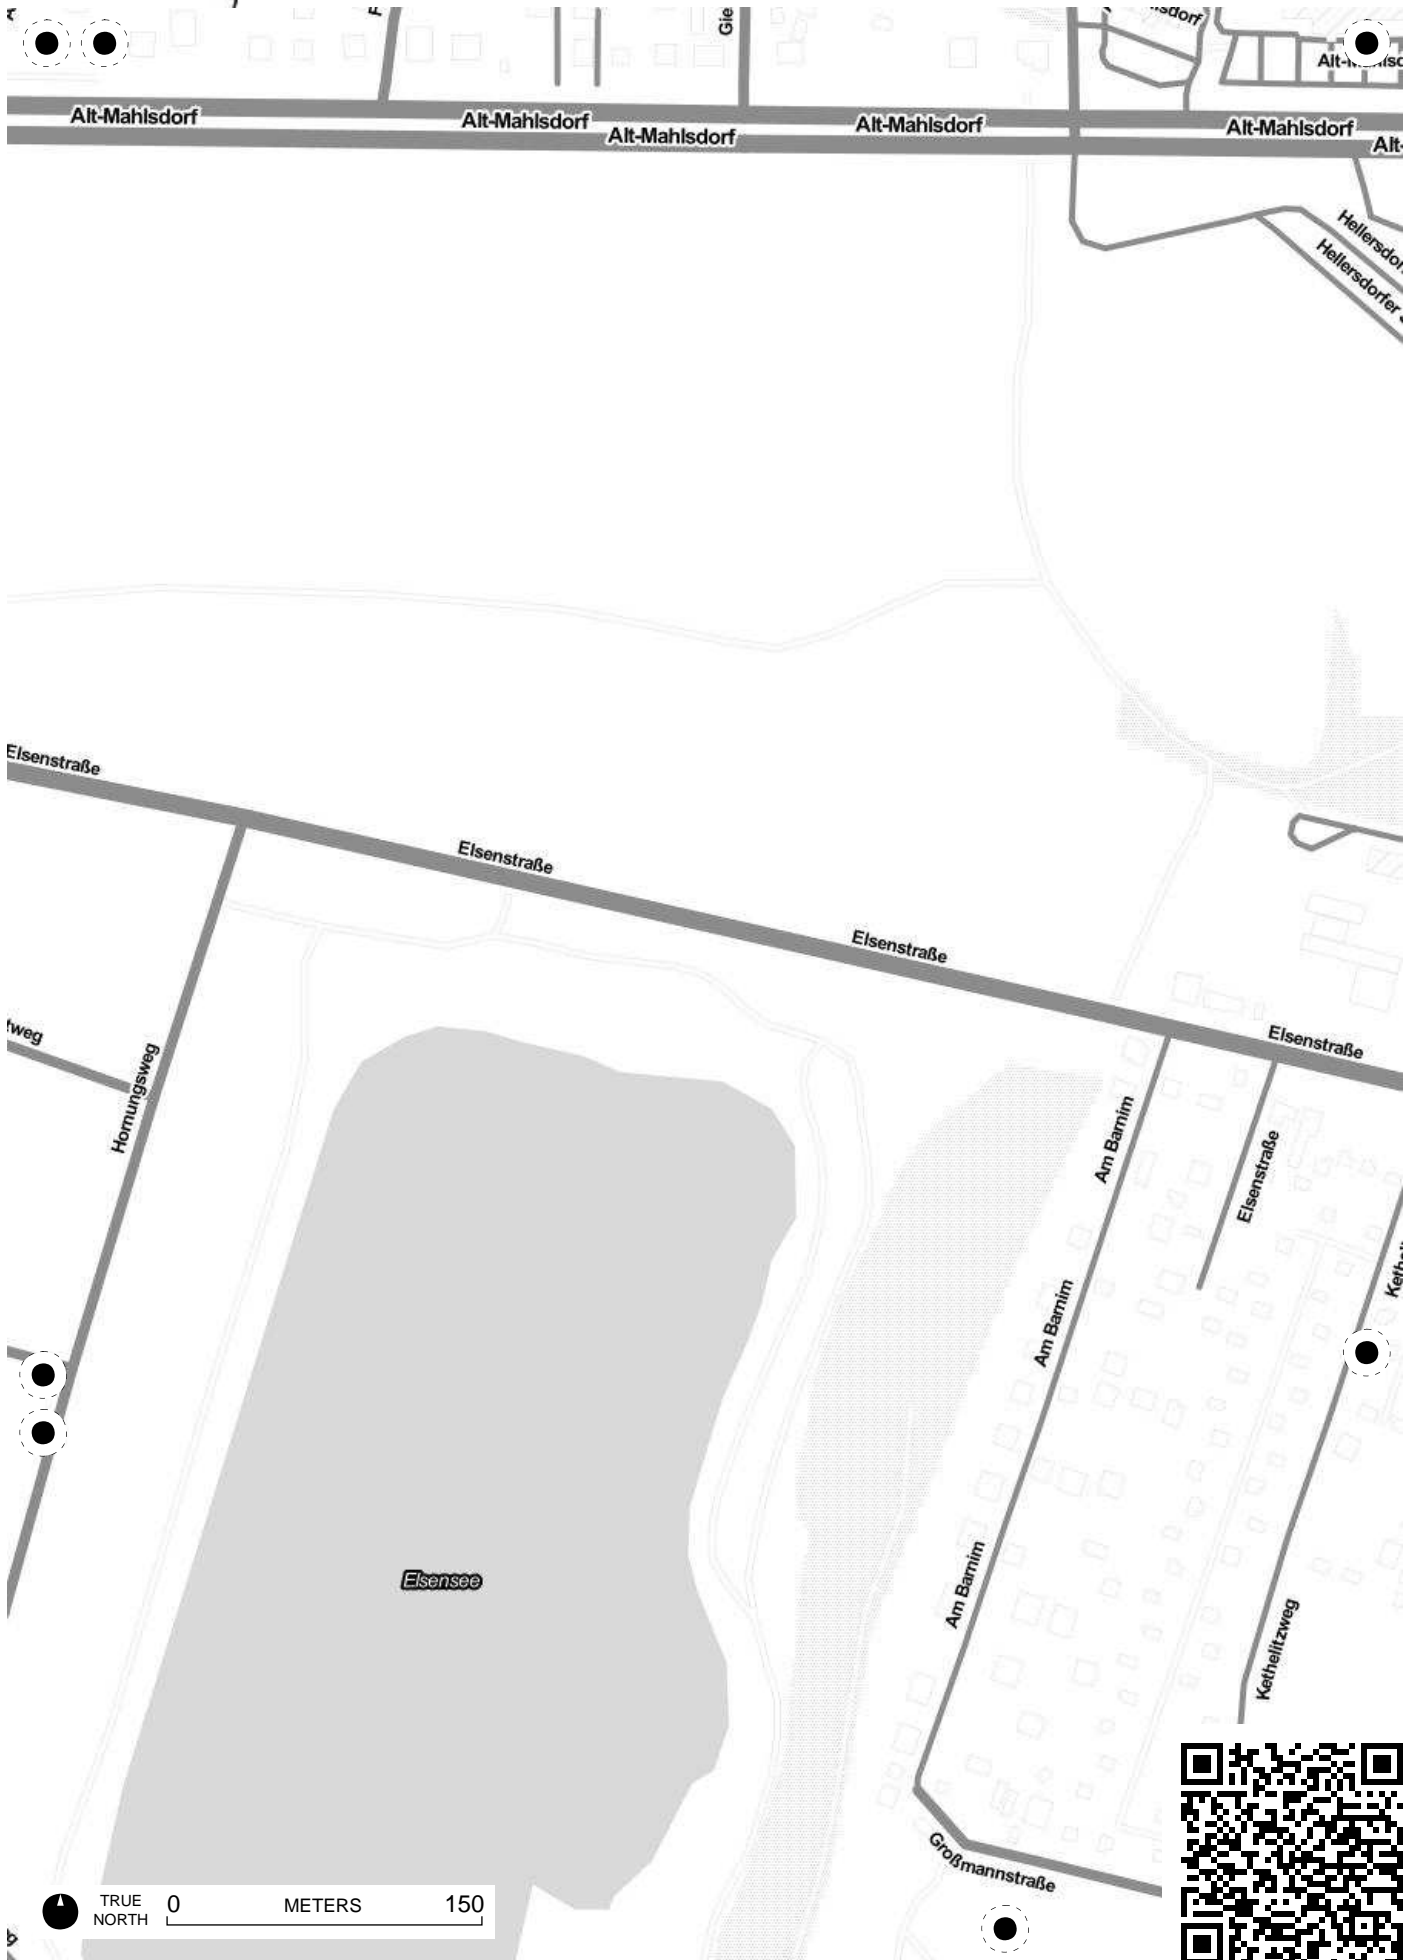

TRUE NORTH 0 METERS 150

0 150
METERS
TRUE NORTH

TRUE NORTH 0 METERS 150

TRUE NORTH 0 METERS 150

TRUE NORTH 0 METERS 150

TRUE NORTH 0 150 METERS

Hönowe Straße

Rohrpfuhl

TRUE NORTH 0 METERS 150

Altentrepower Straße
Altentrepower Straße

Altentrepower Straße

M
M

Friedhof
Kaulsdorf

Münsterberger Weg
Dorfstraße

Senziger Straße

Dorfstraße

Dorfstraße

Hundesportplatz
an der Wuhle

Alt-Biesdorf

TRUE NORTH 0 METERS 150

TRUE NORTH 0 METERS 150

TRUE NORTH 0 METERS 150

Field Papers

Untitled

<http://fieldpapers.org/atlas/2n35kera/D8>

TRUE NORTH 0 METERS 150