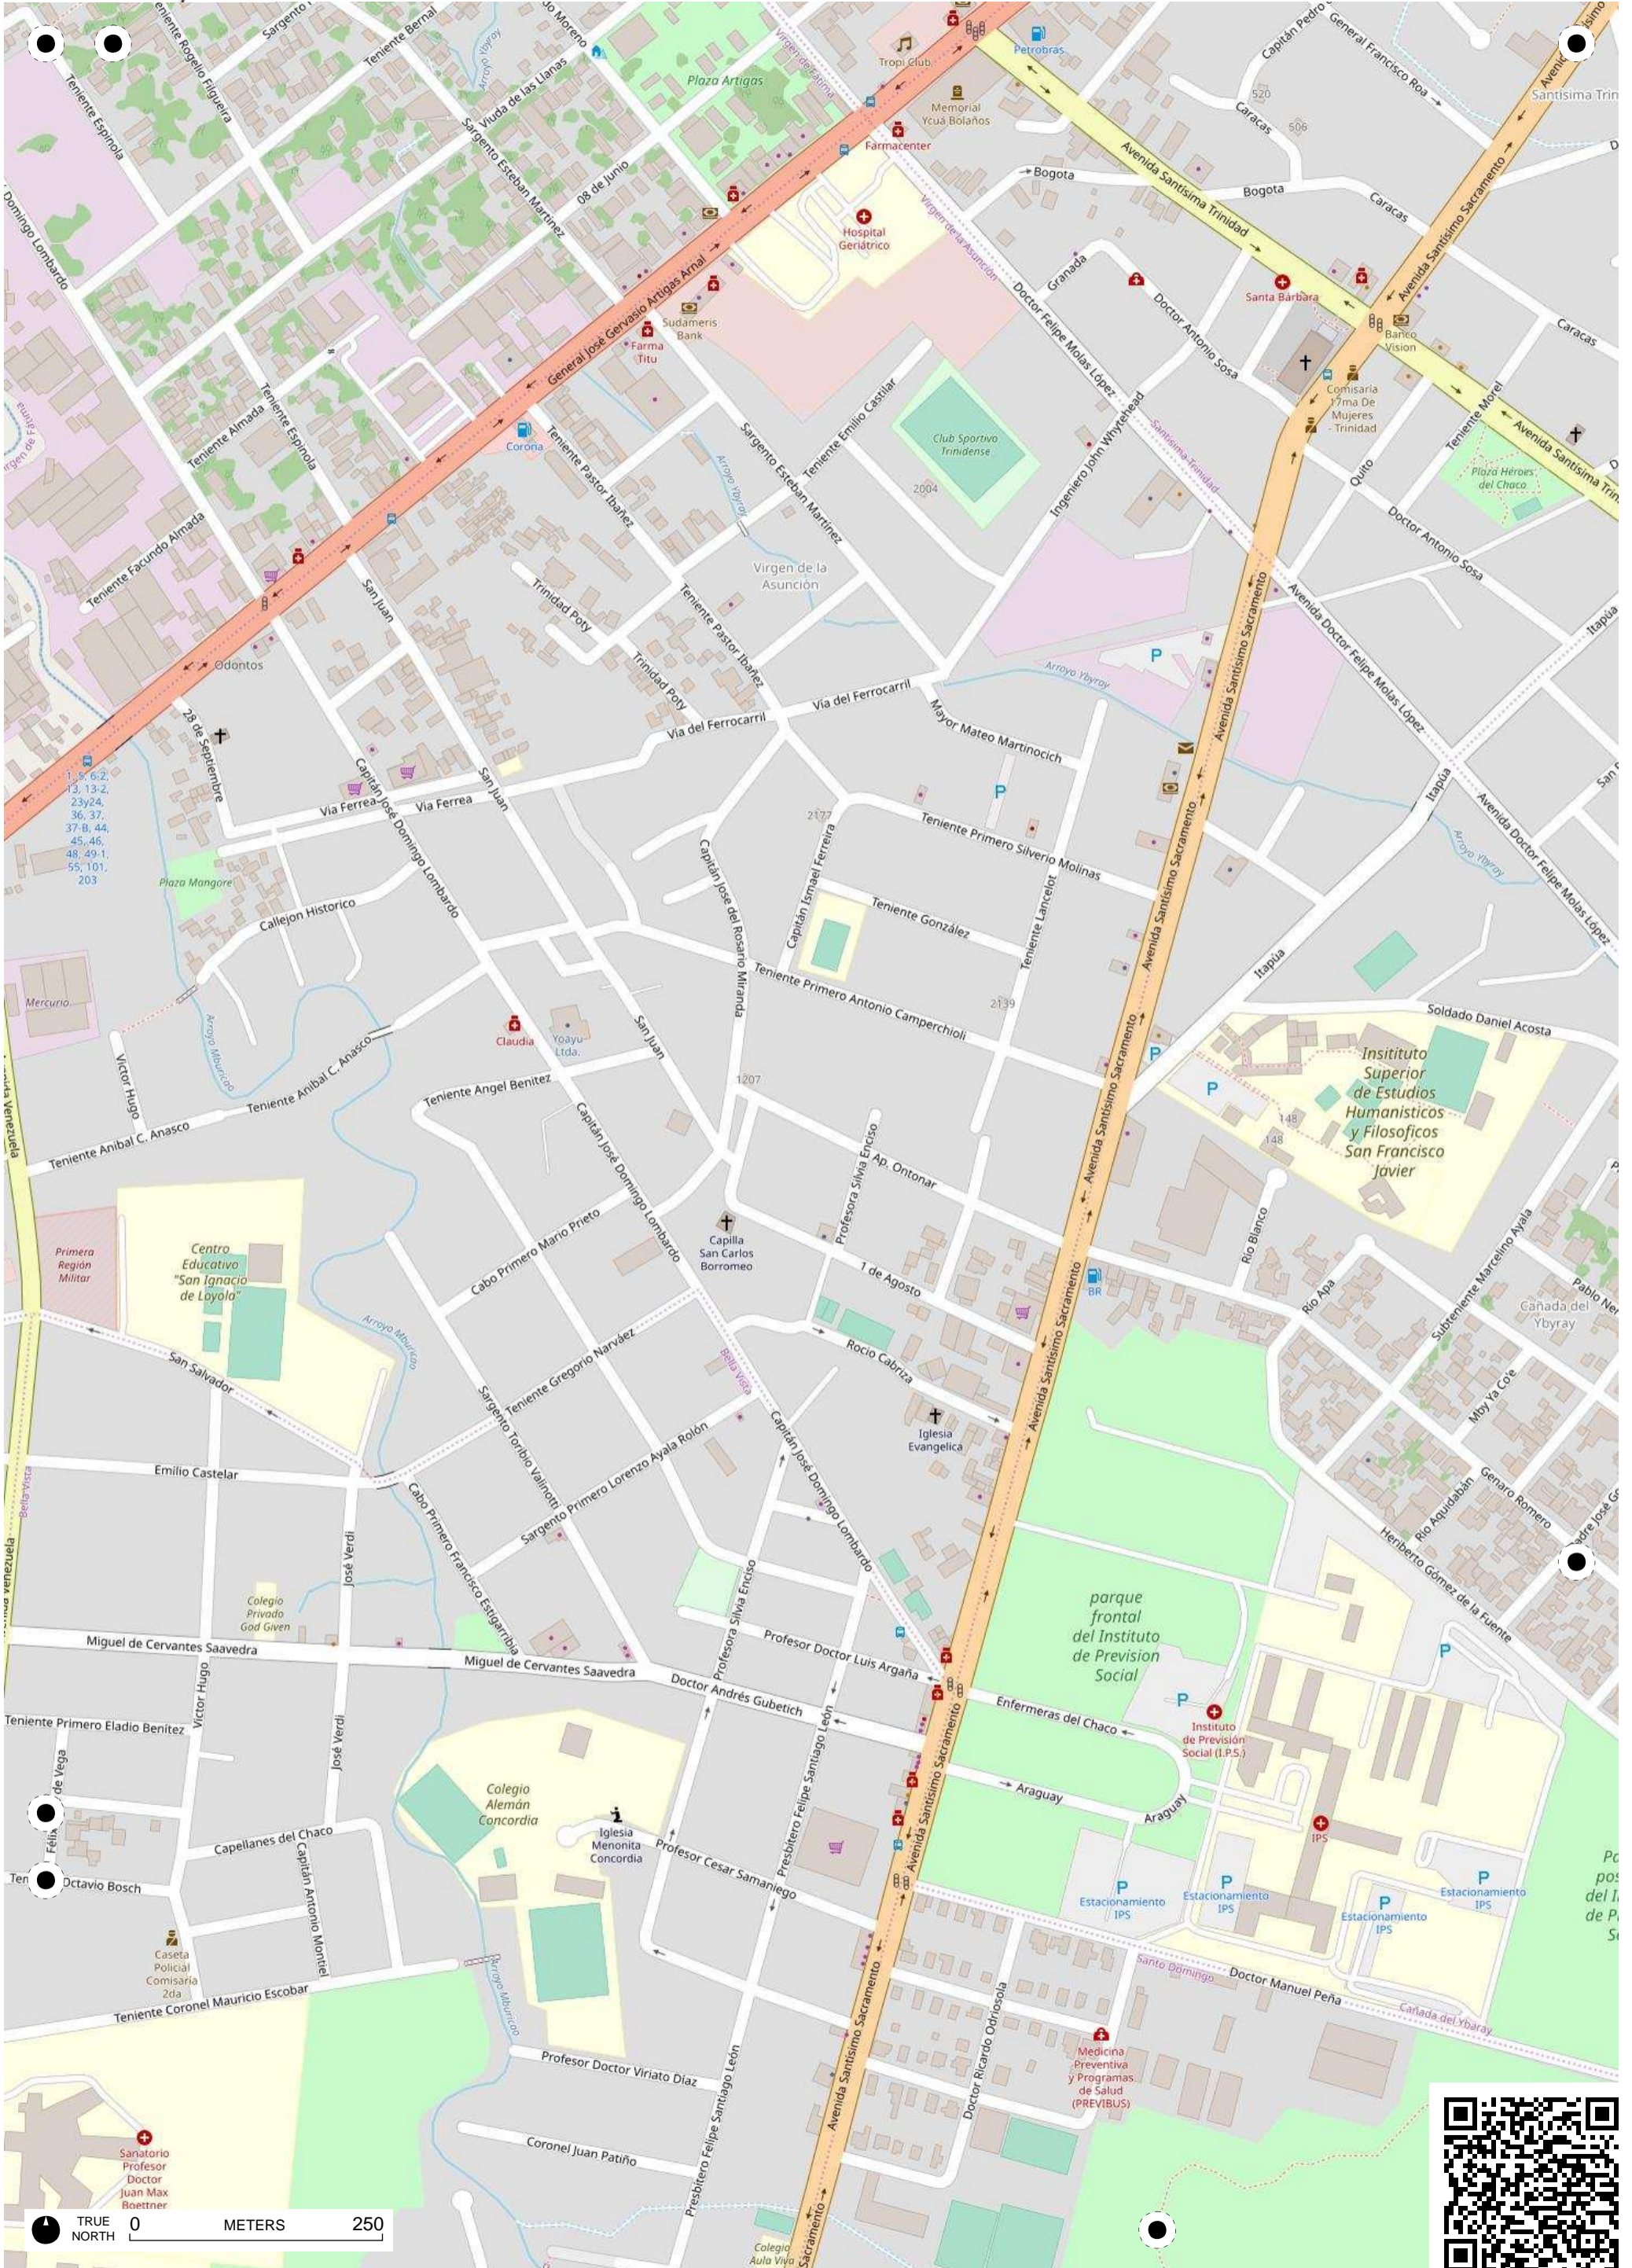

TRUE NORTH 0 METERS 250

Tablada Nueva
area pantanosa
crecida
2015-2016

TRUE NORTH 0 METERS 250

TRUE NORTH 0 METERS 250