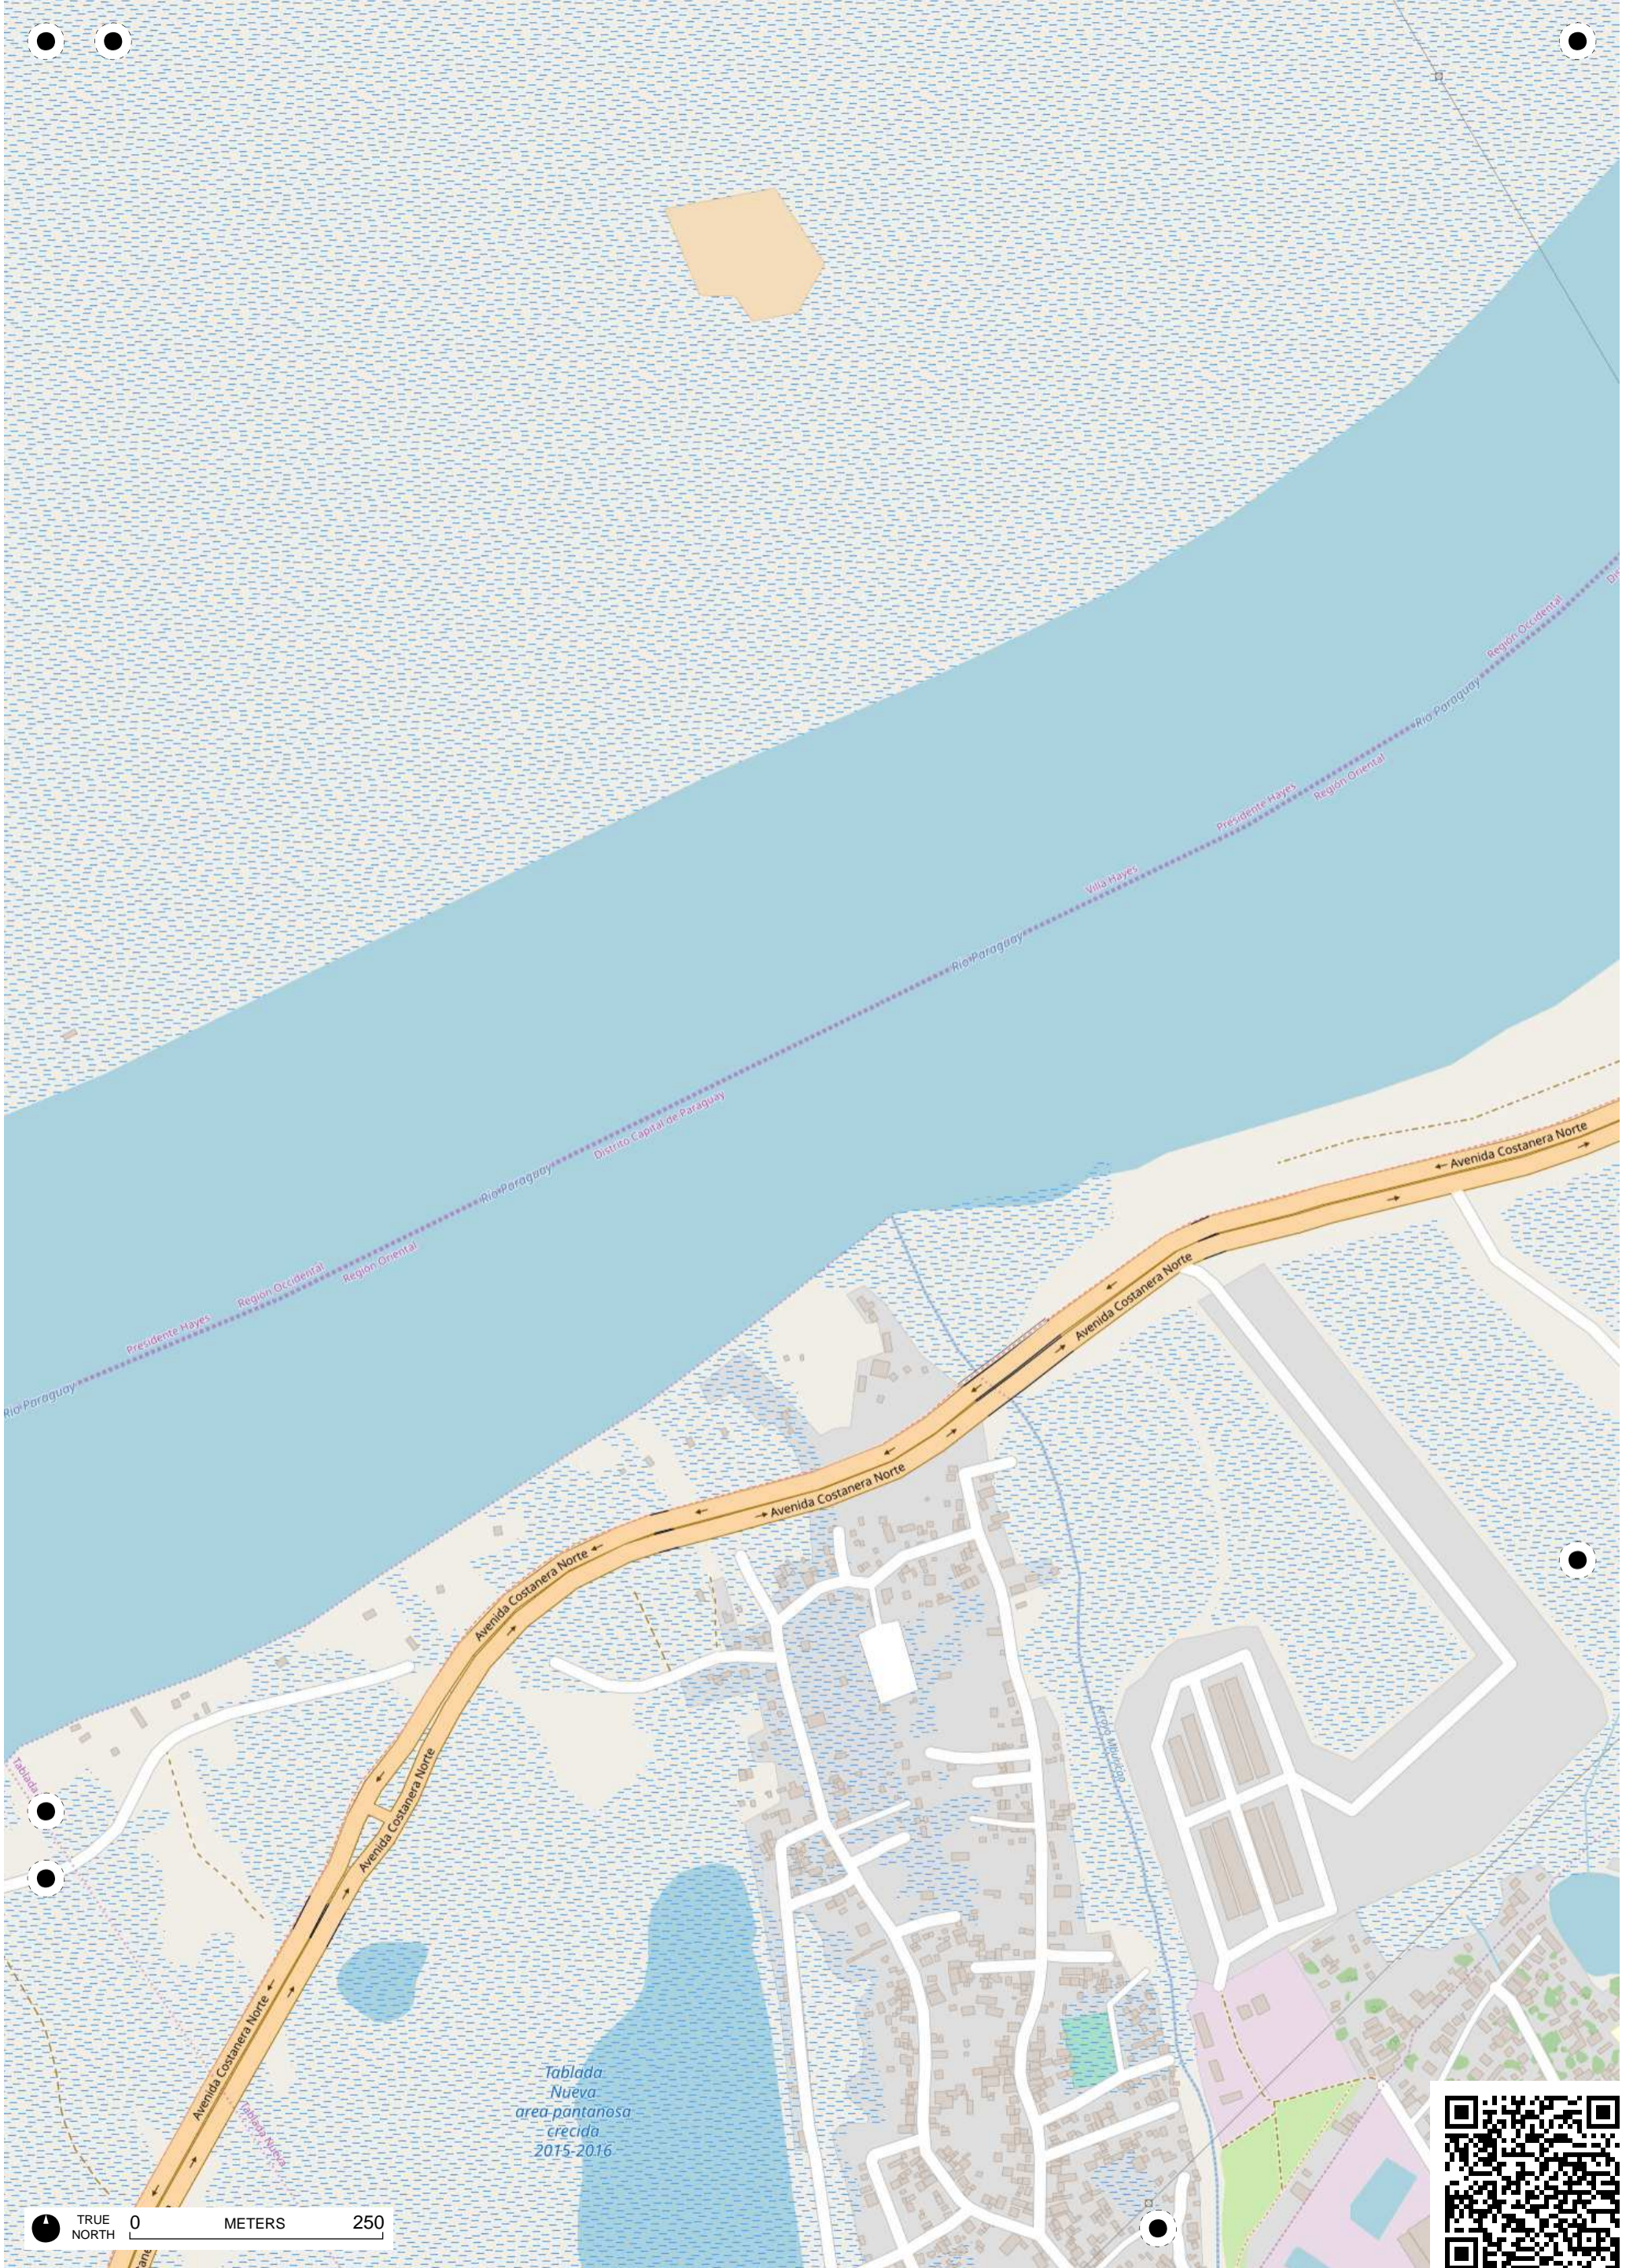

TRUE NORTH 0 METERS 250

Tablada Nueva
area pantanosa
crecida
2015-2016

TRUE NORTH 0 METERS 250

TRUE NORTH 0 METERS 250