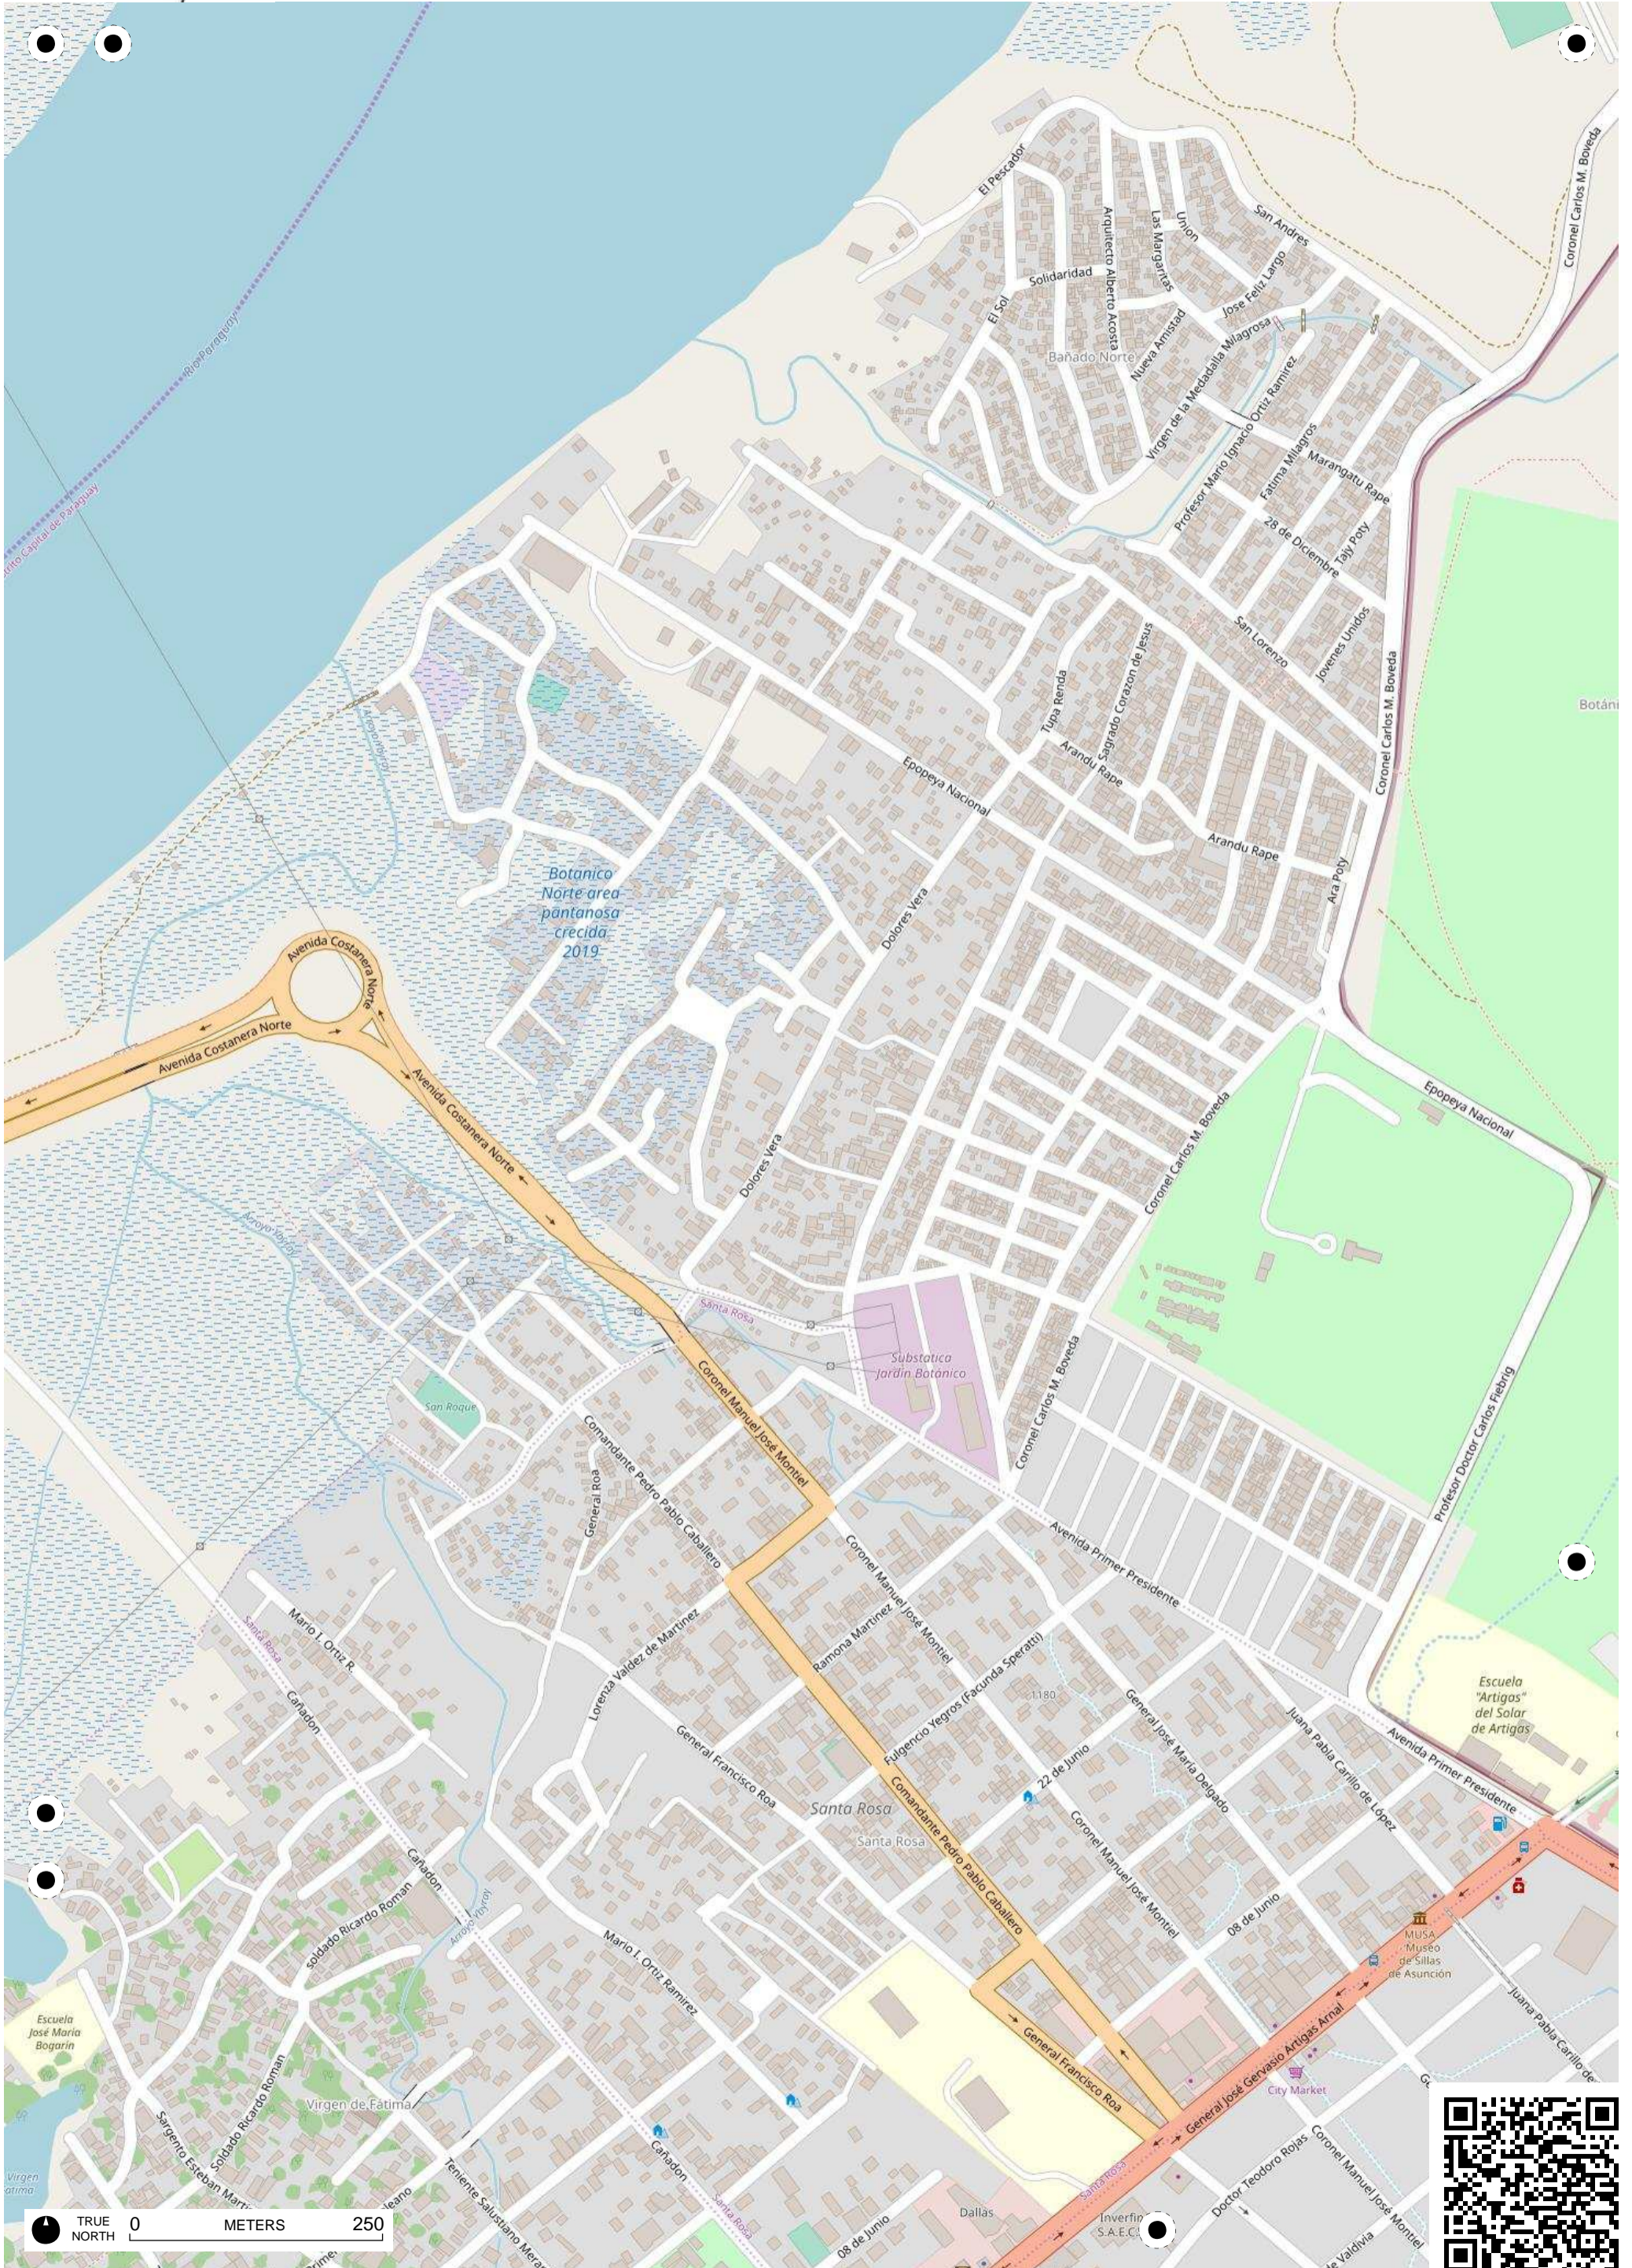

TRUE NORTH 0 METERS 250

Tablada Nueva
area pantanosa
crecida
2015-2016

TRUE NORTH 0 METERS 250

TRUE NORTH 0 METERS 250