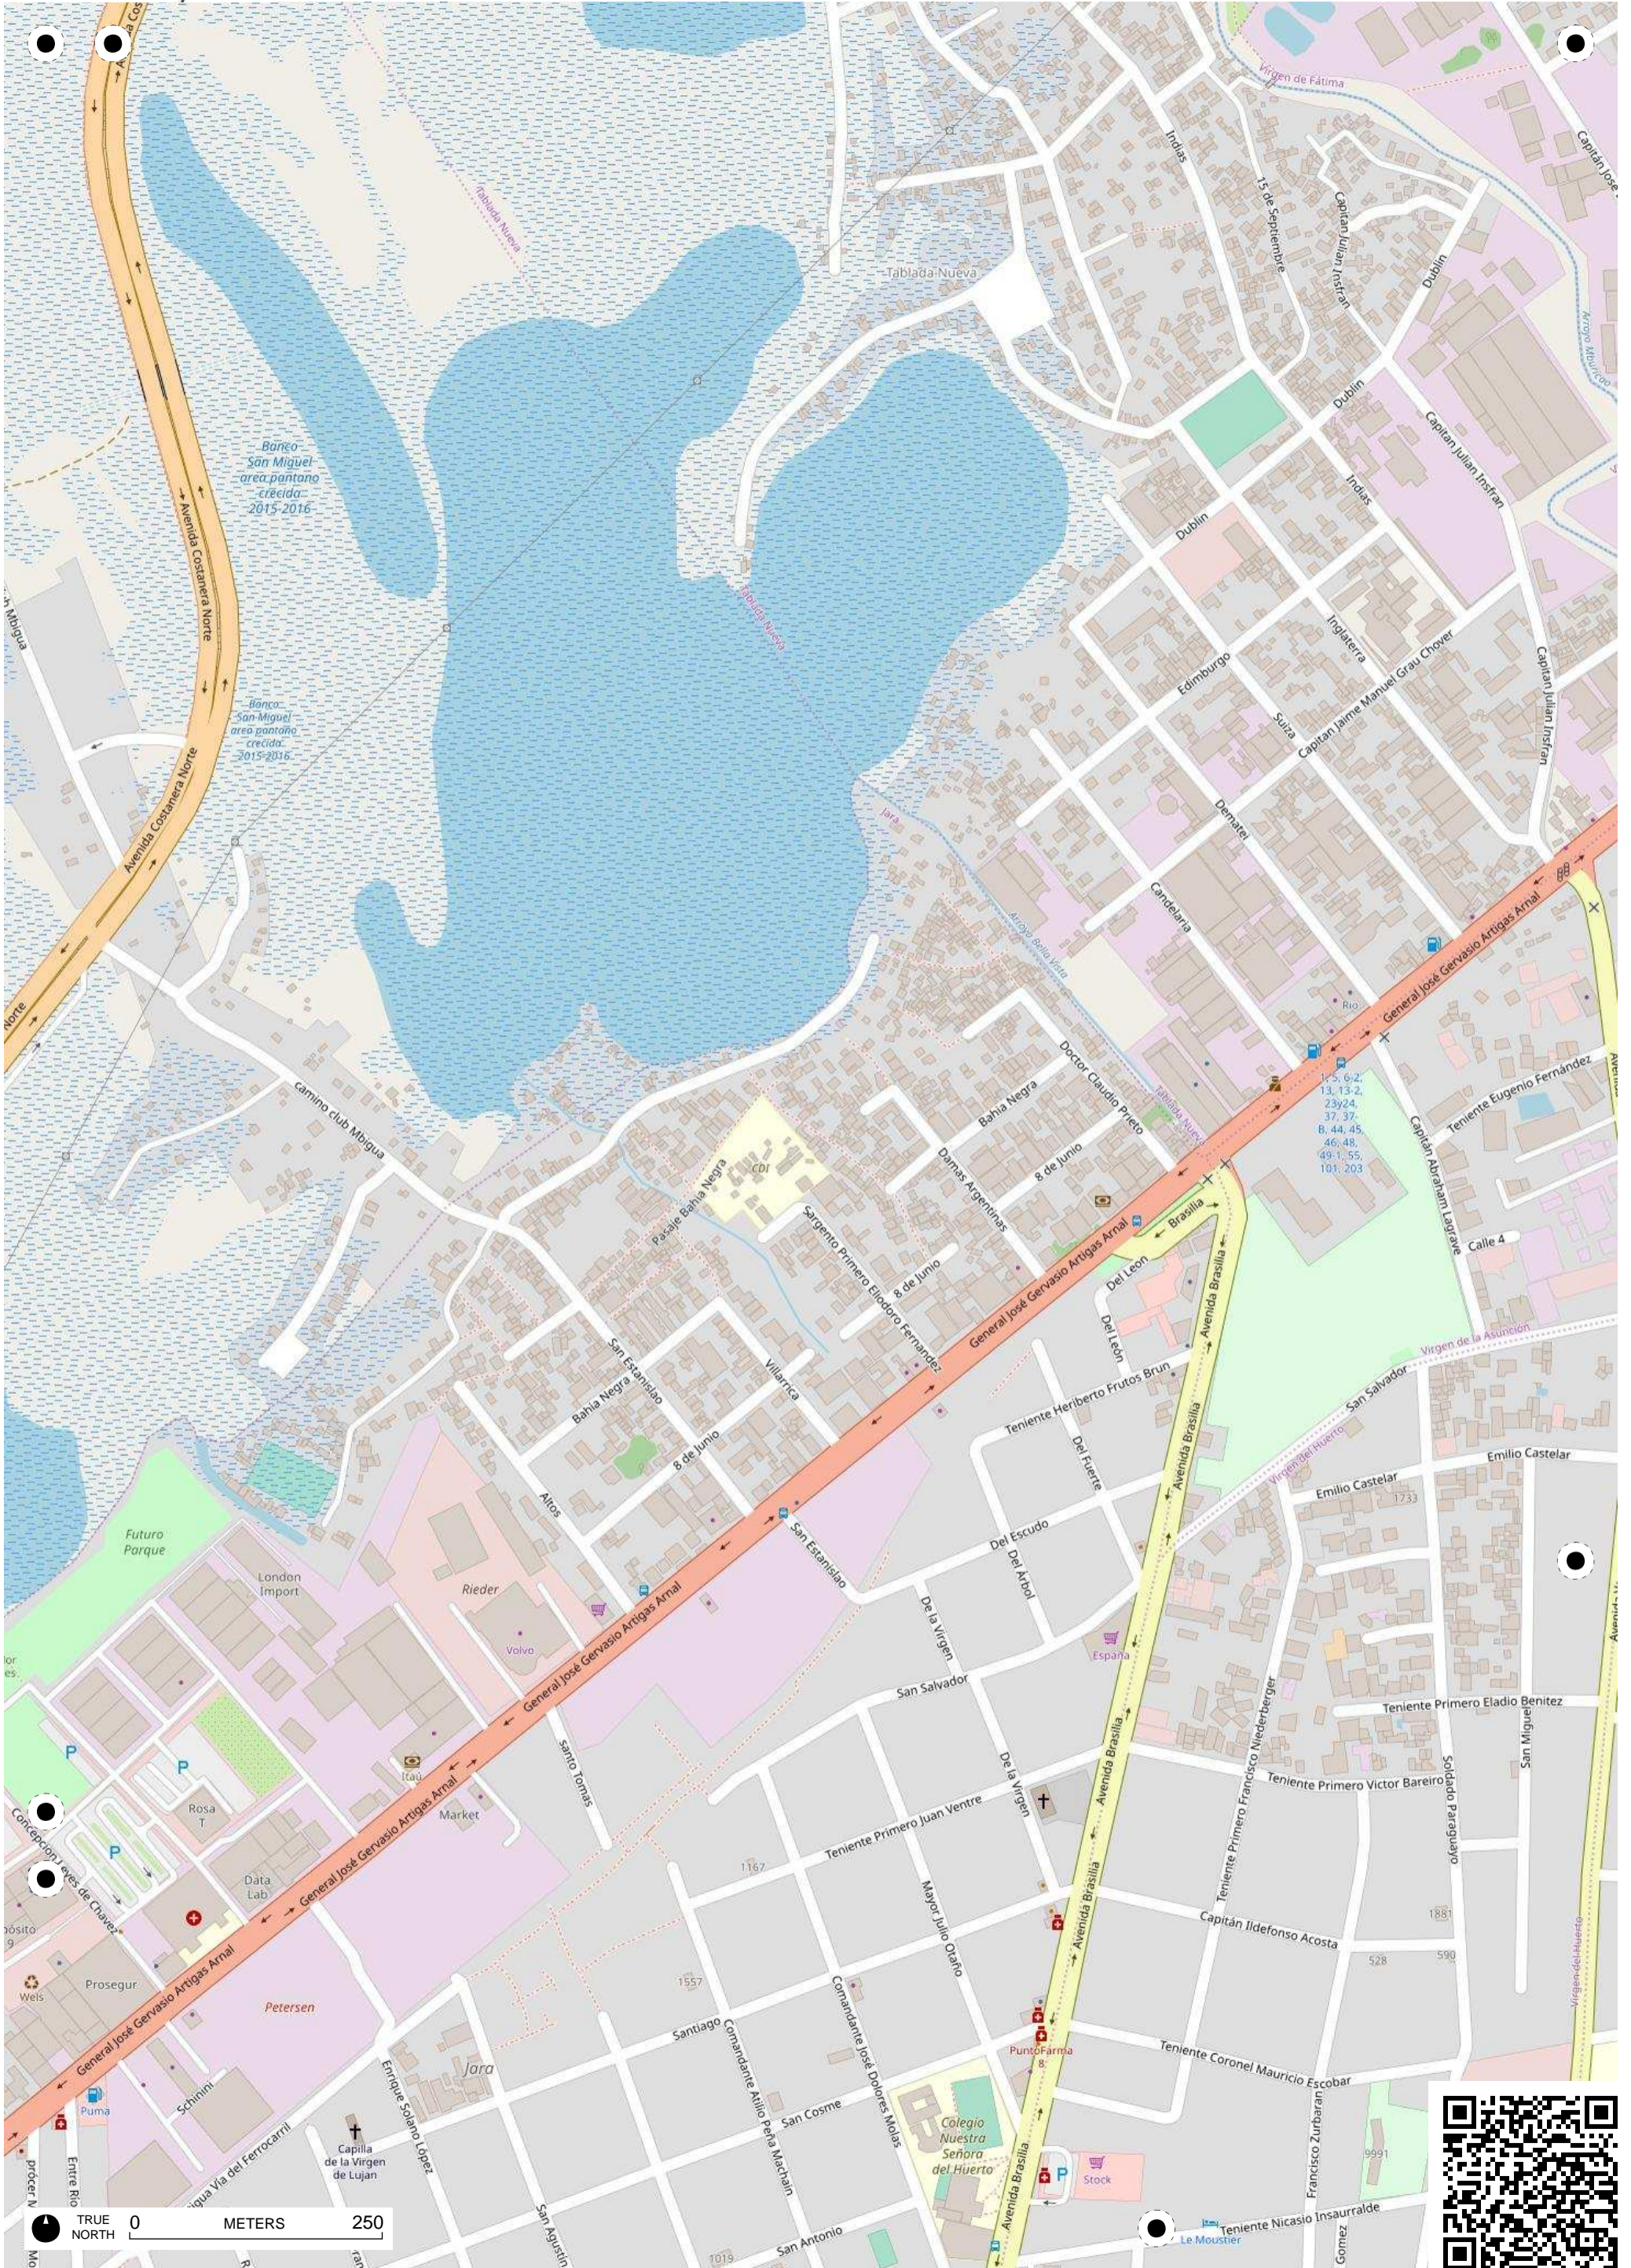

TRUE NORTH 0 METERS 250

Tablada Nueva
area pantanosa
crecida
2015-2016

TRUE NORTH 0 METERS 250

TRUE NORTH 0 METERS 250