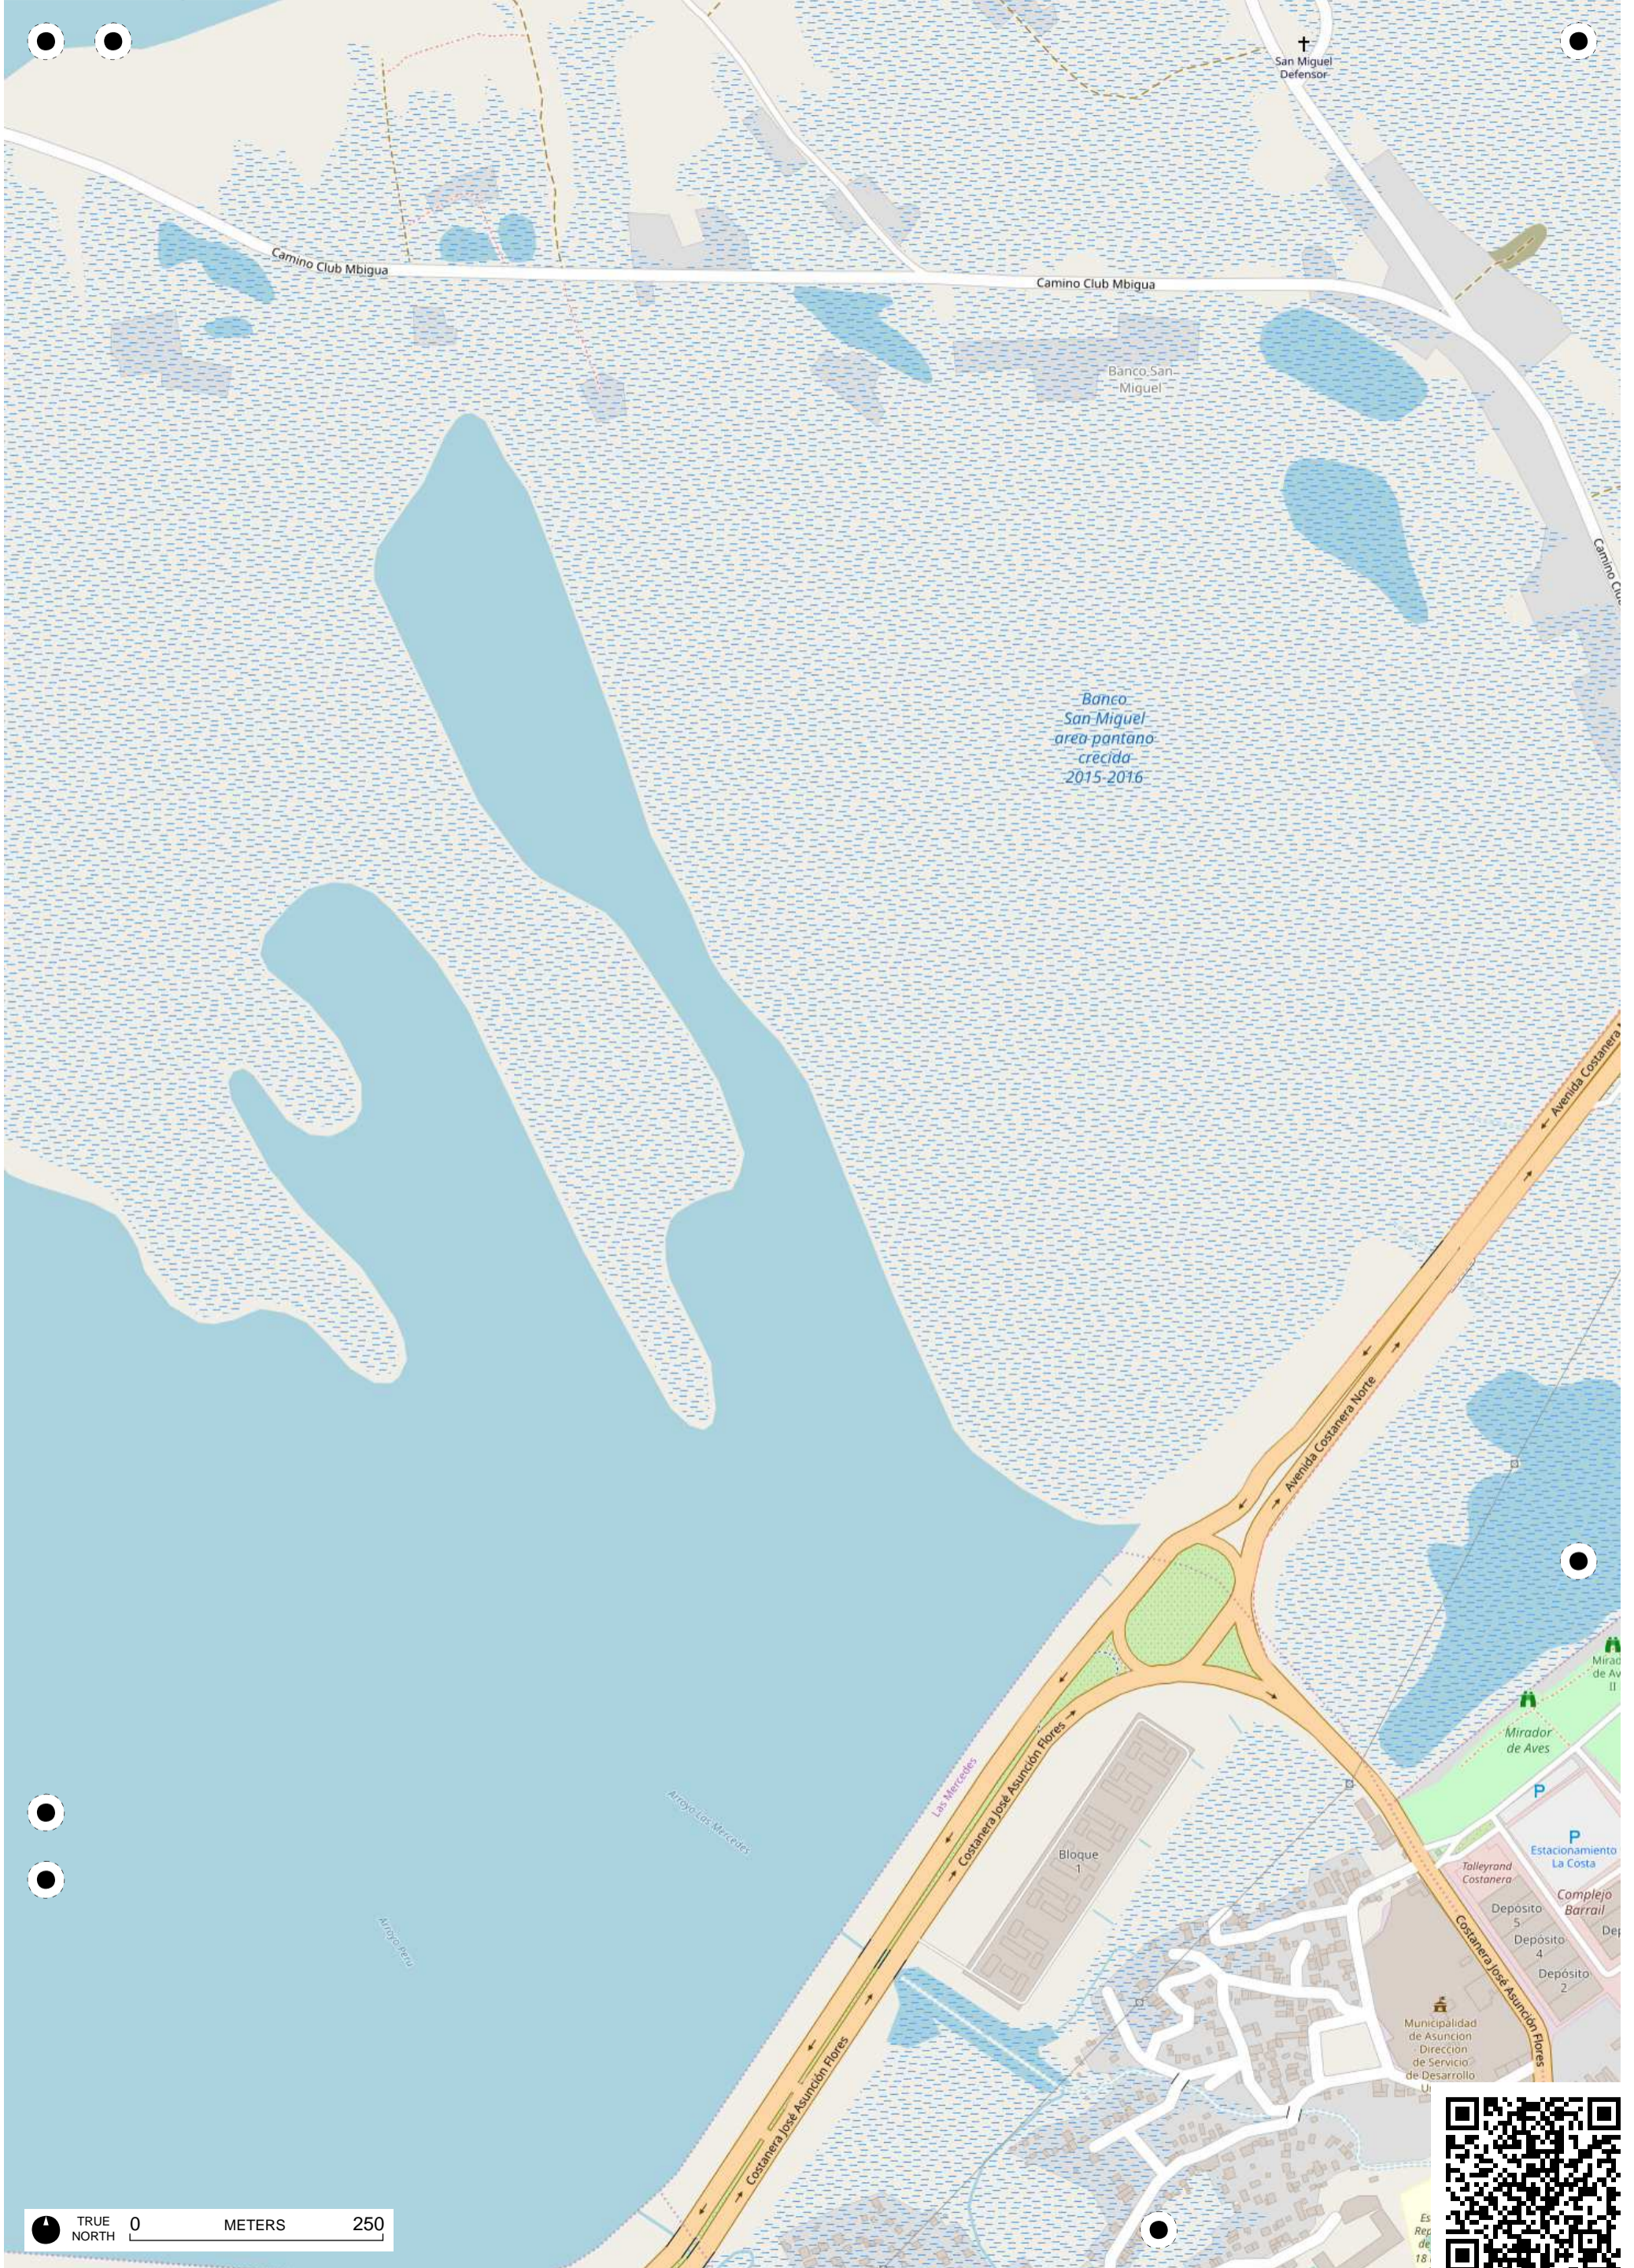

TRUE NORTH 0 METERS 250

Tablada Nueva
area pantanosa
crecida
2015-2016

TRUE NORTH 0 METERS 250

TRUE NORTH 0 METERS 250