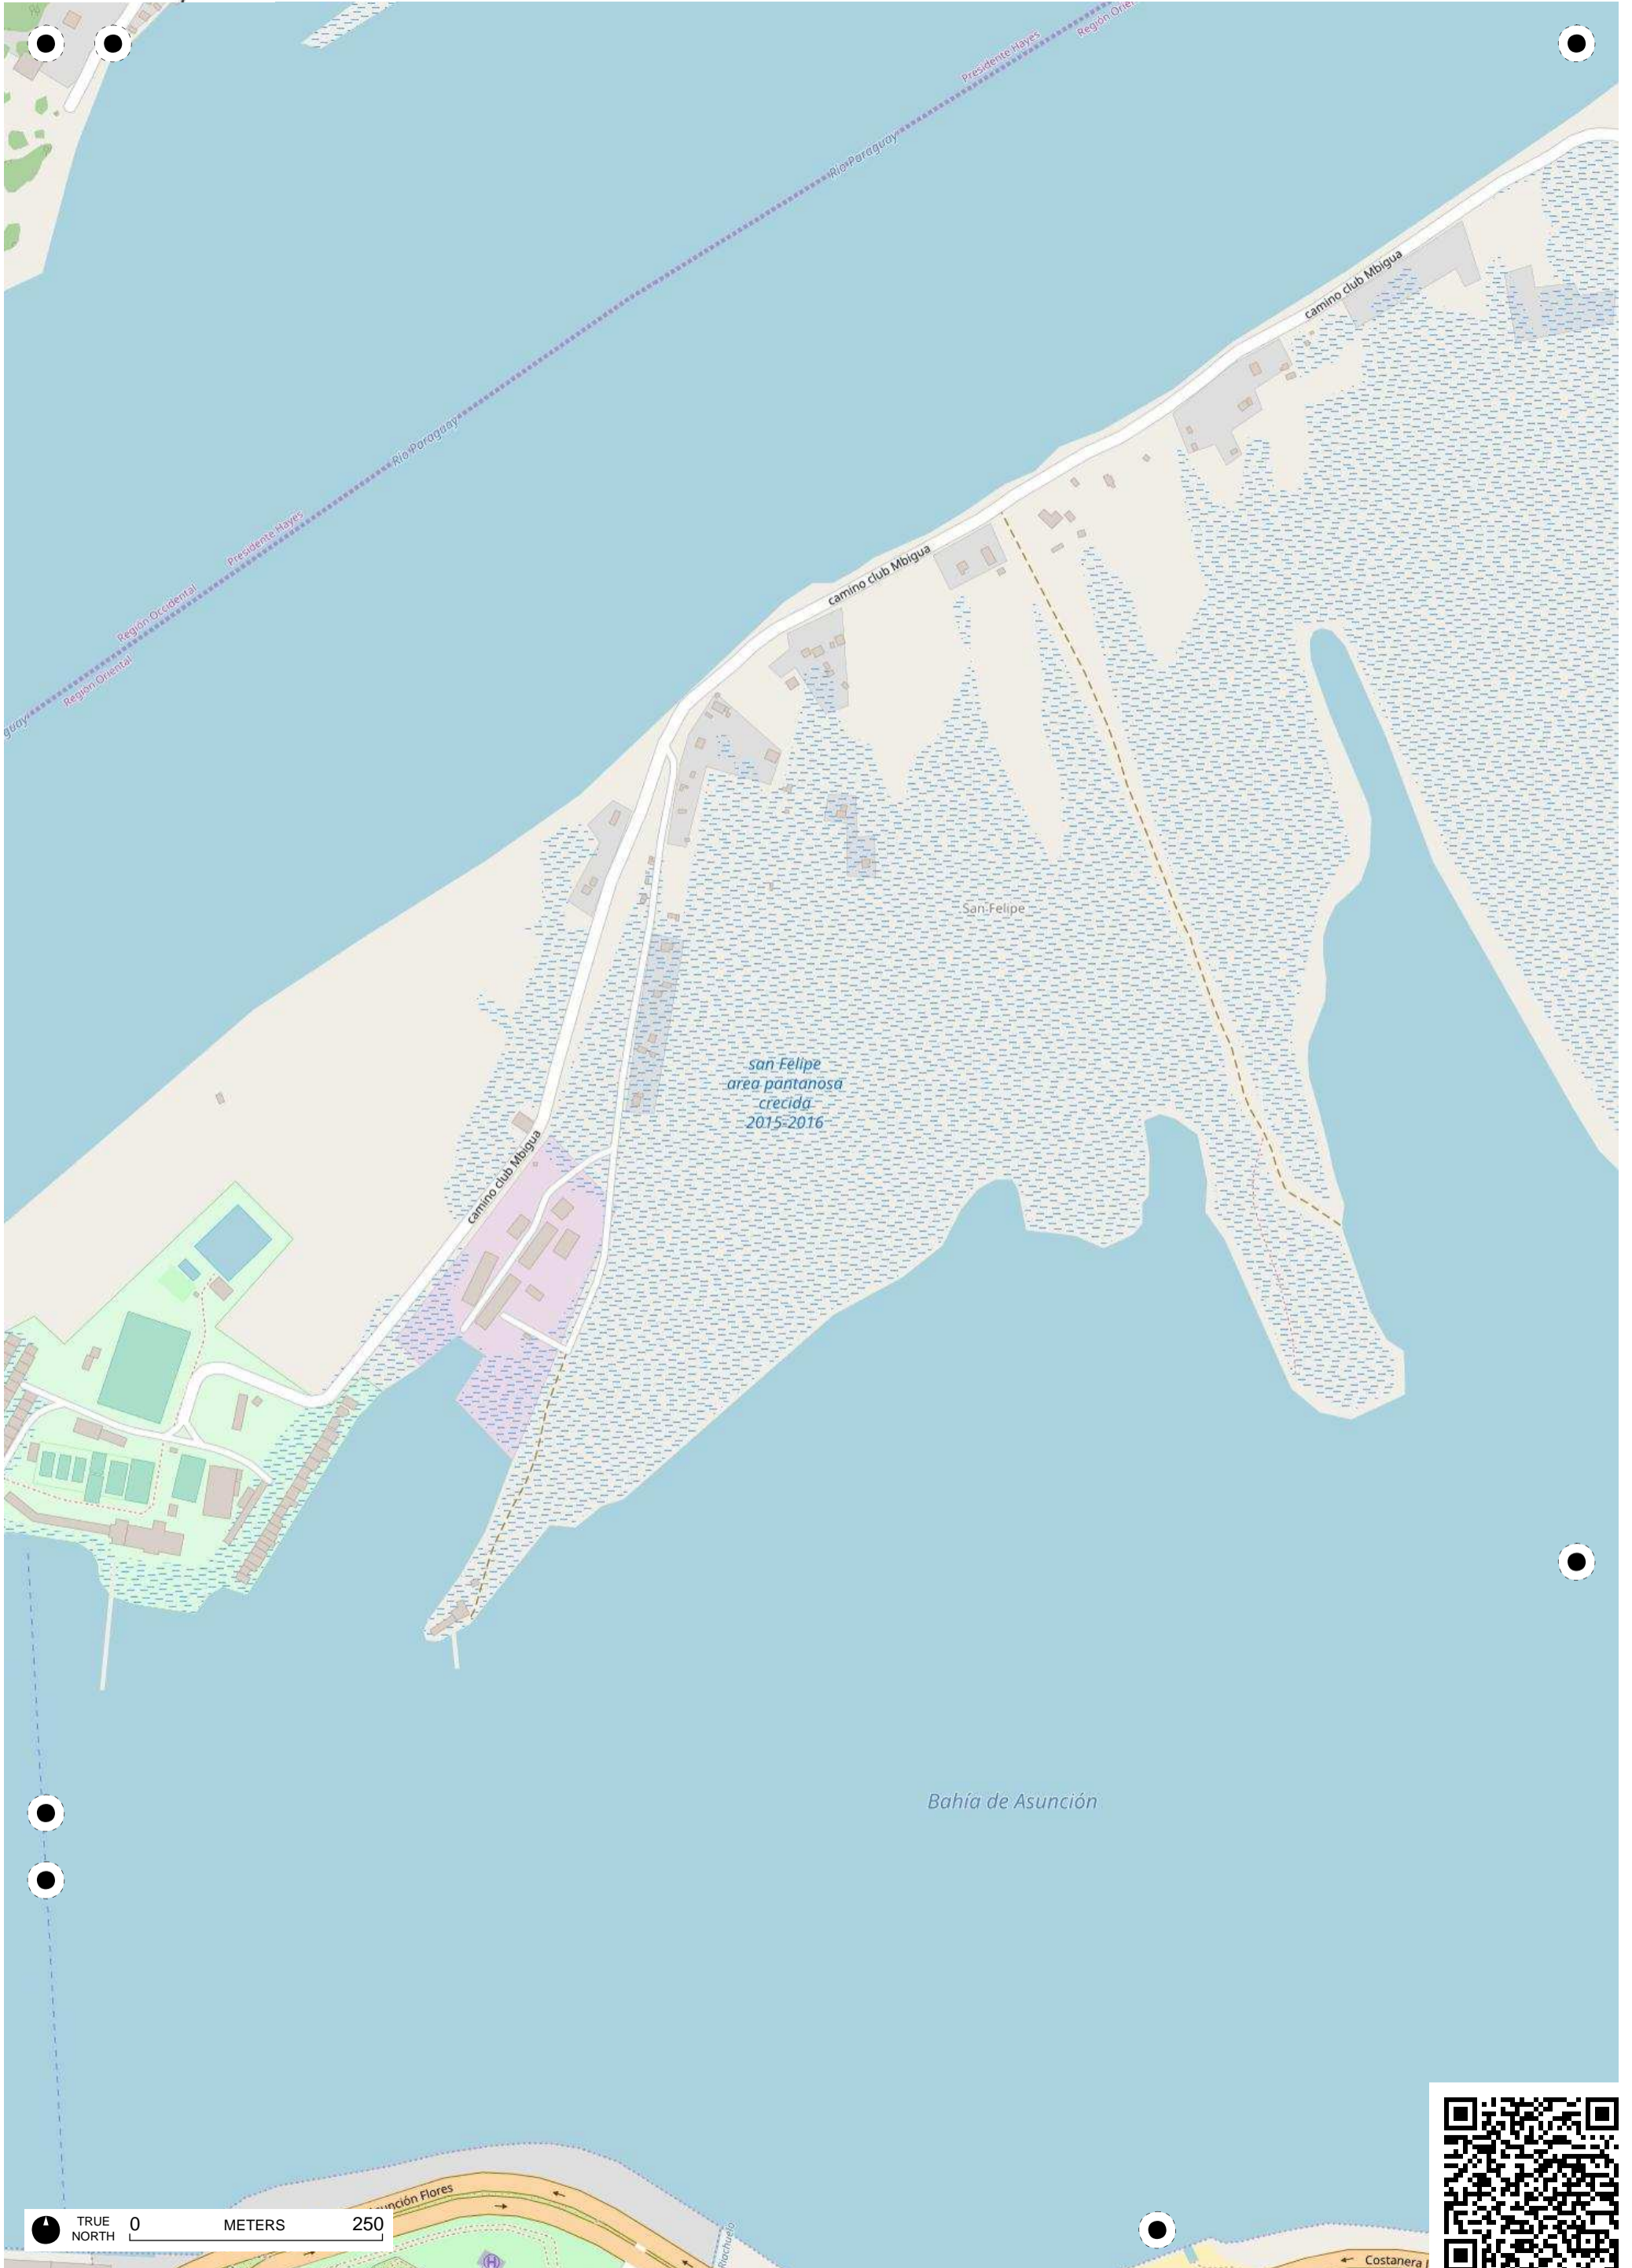

TRUE NORTH 0 METERS 250

Tablada Nueva
area pantanosa
crecida
2015-2016

TRUE NORTH 0 METERS 250

TRUE NORTH 0 METERS 250