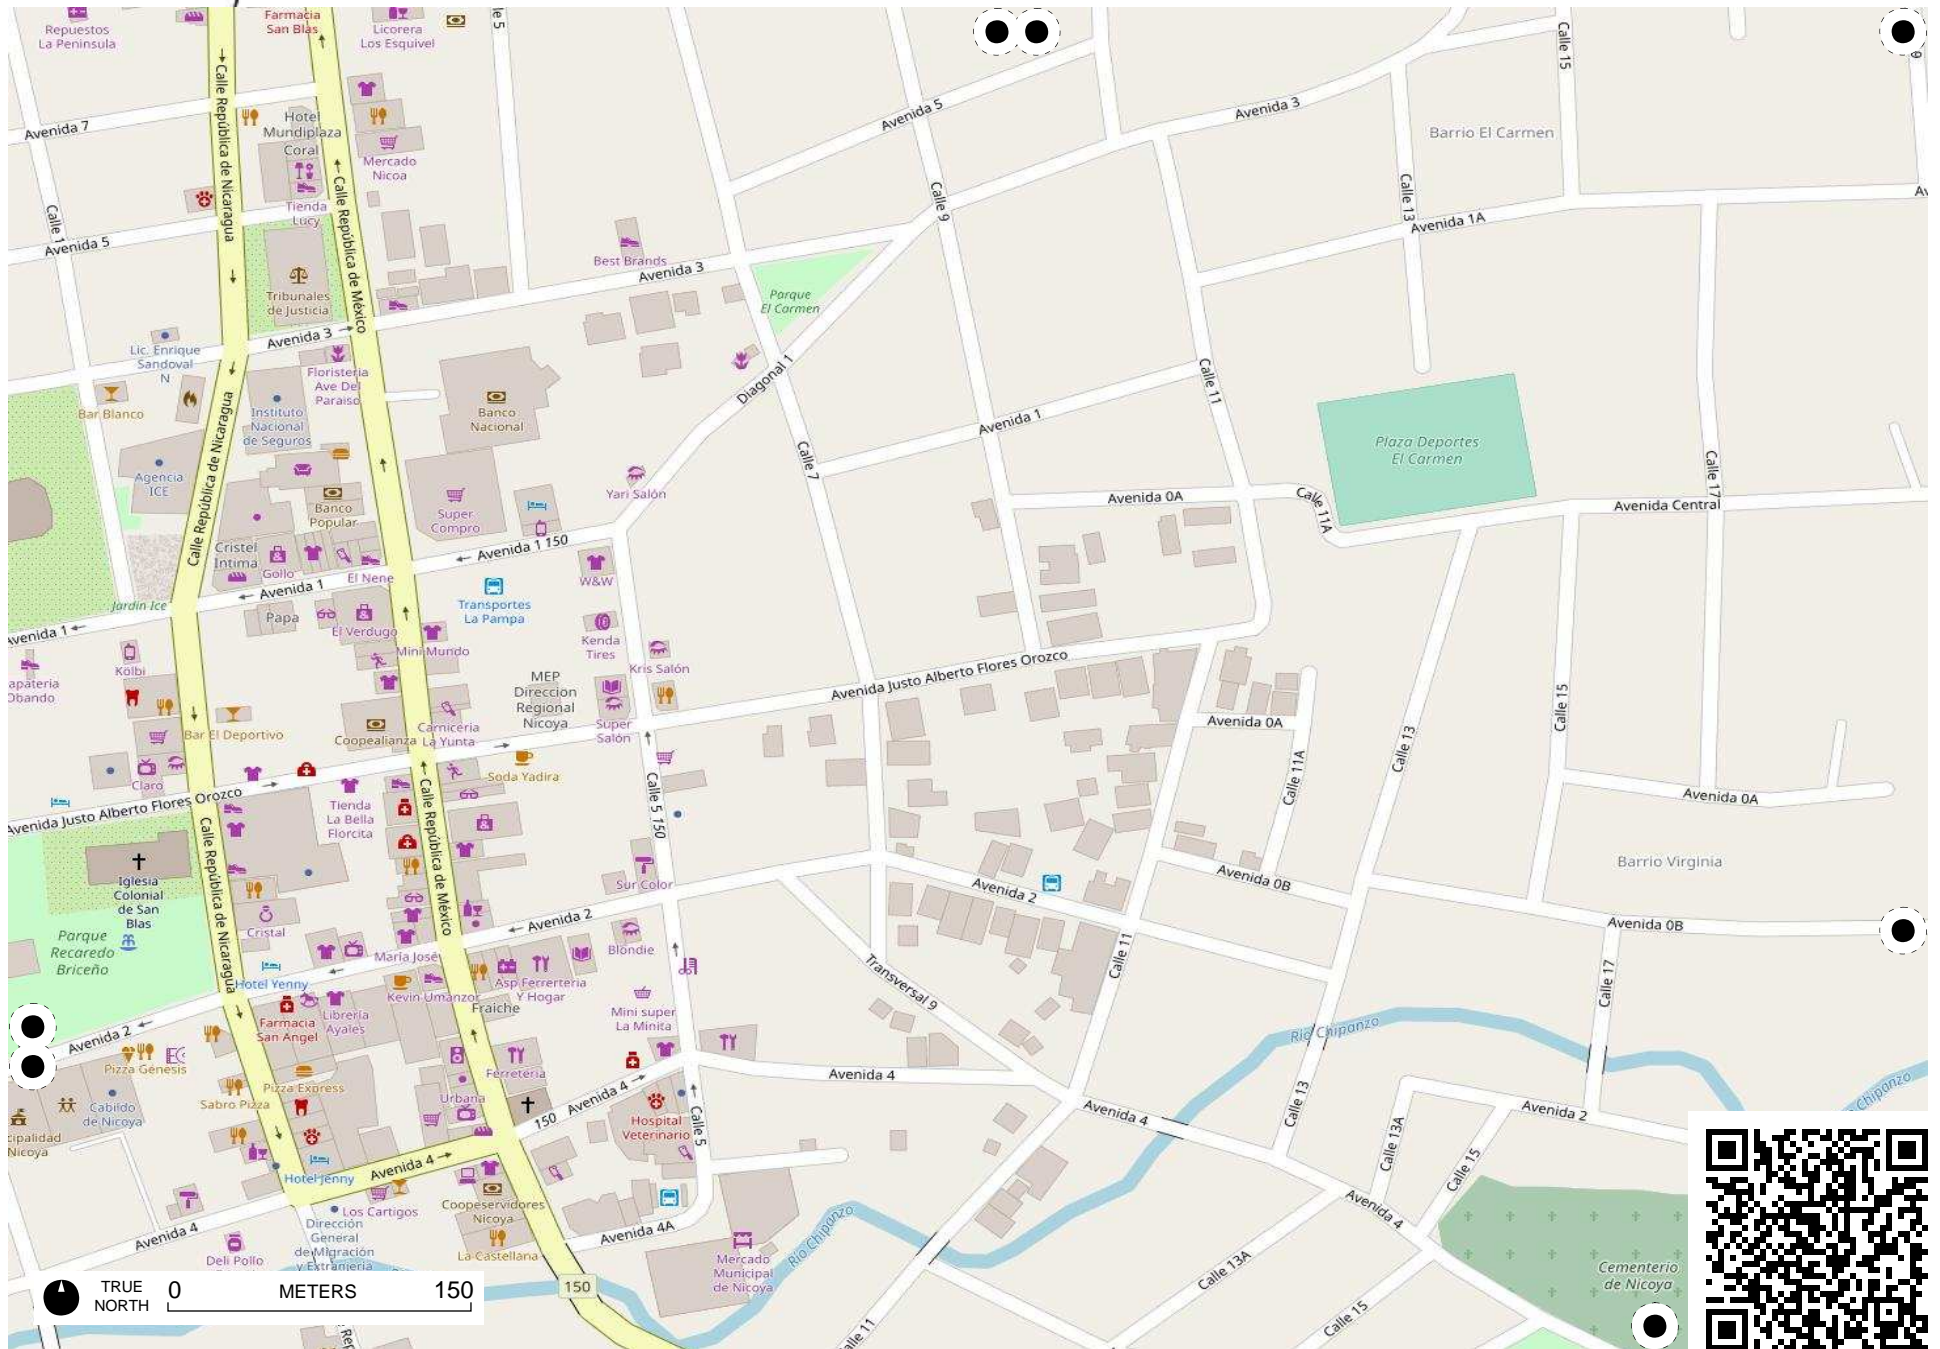

# Field Papers

Nicoya Gte

<http://fieldpapers.org/atlasses/2hk9a8nr/C1>

TRUE NORTH 0 METERS 150

# Field Papers

Nicoya Gte

<http://fieldpapers.org/atlas/2hk9a8nr/D1>