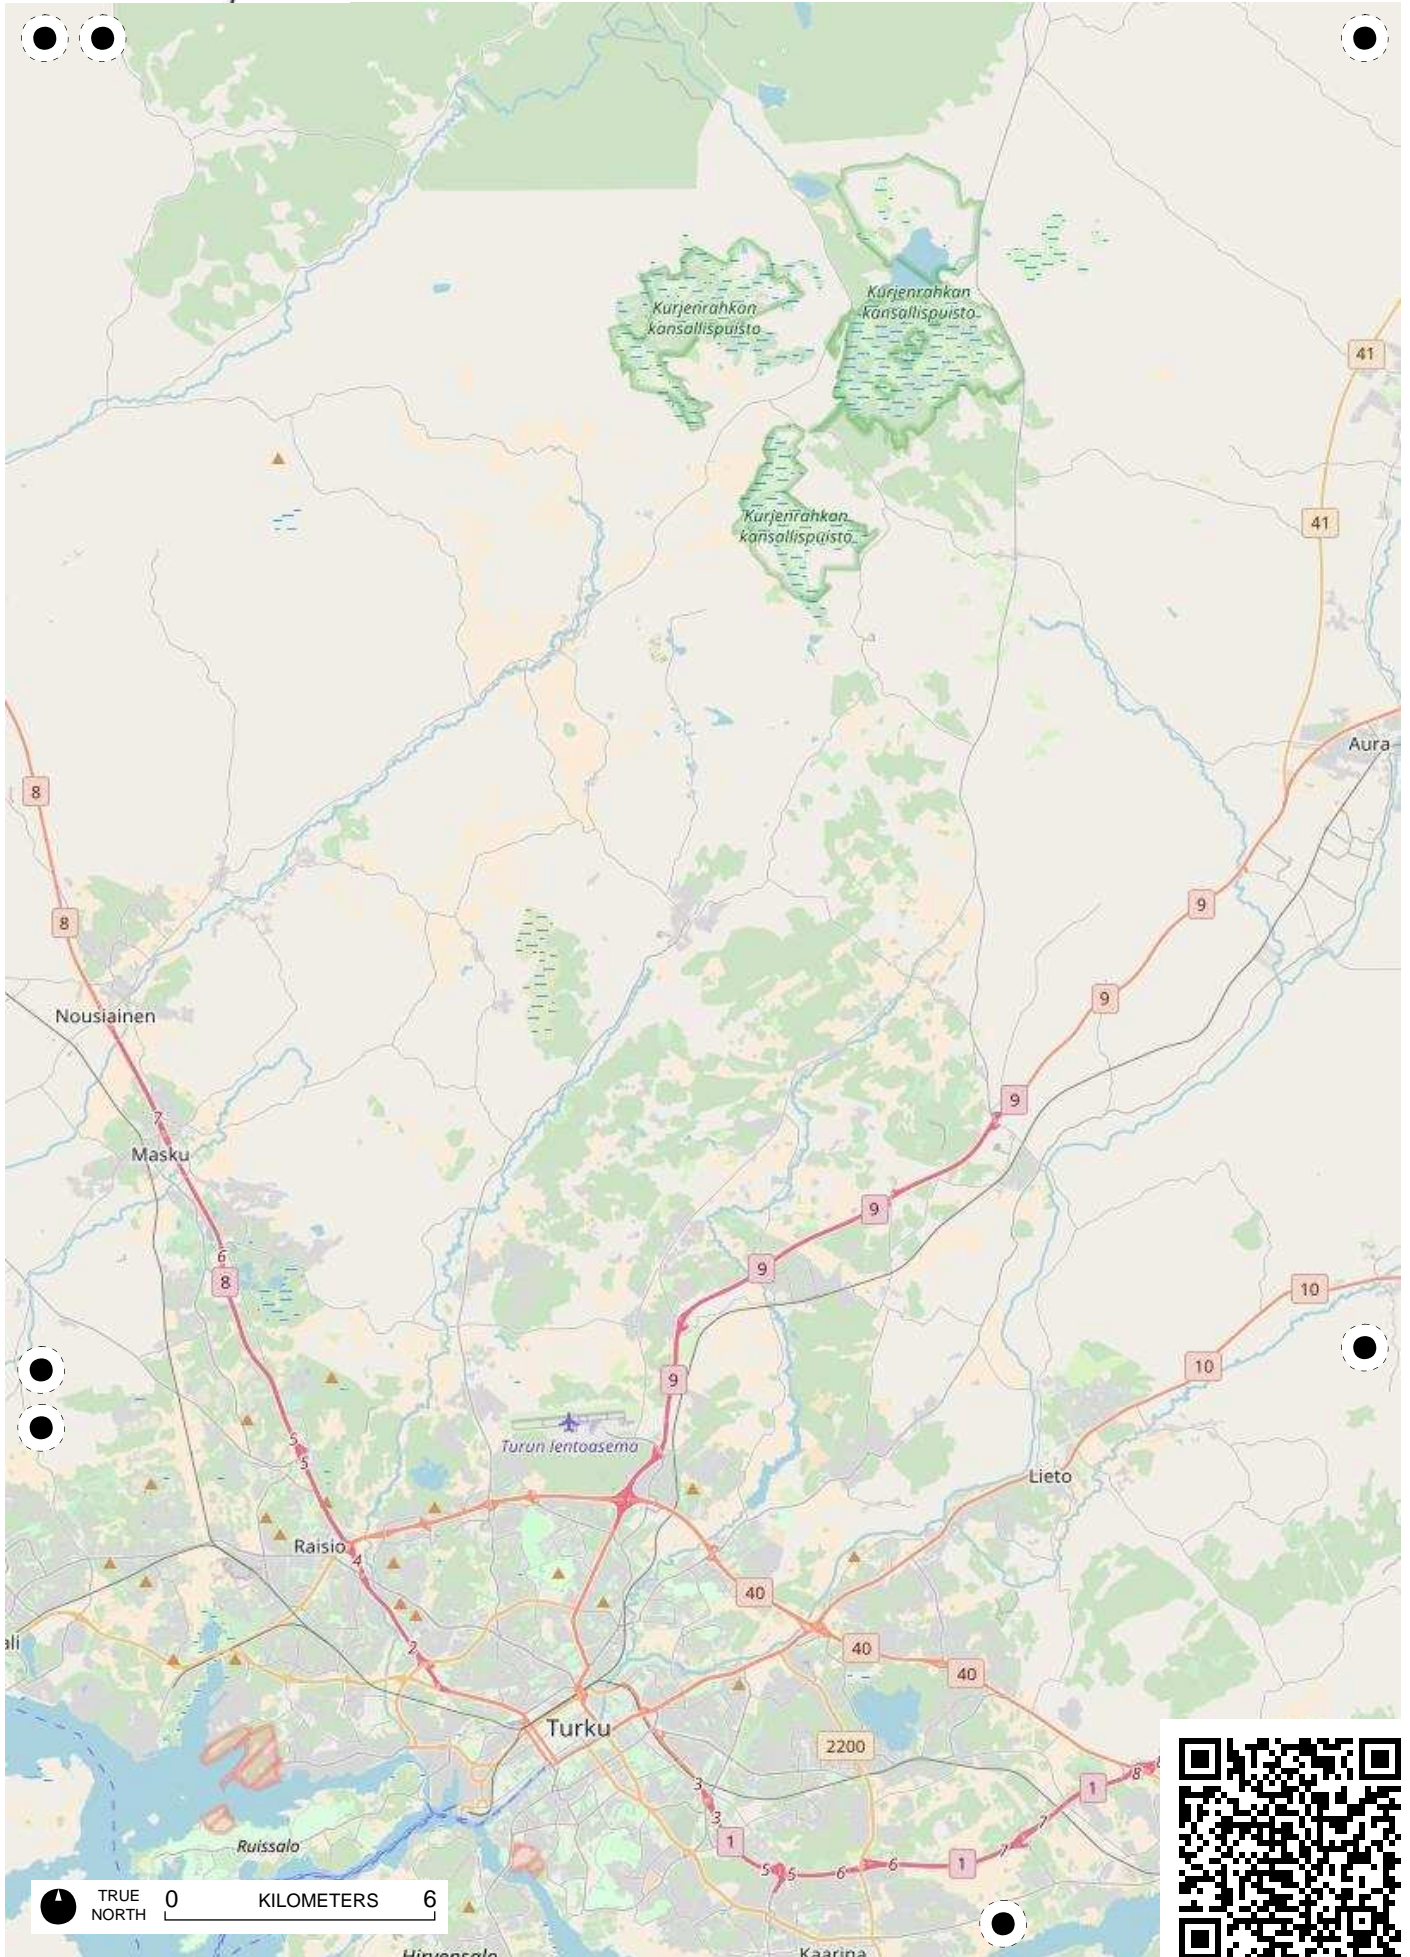

TRUE NORTH 0 KILOMETERS 6

TRUE NORTH 0 KILOMETERS 6

TRUE NORTH 0 KILOMETERS 6

TRUE NORTH 0 6 KILOMETERS

TRUE NORTH 0 KILOMETERS 6

TRUE NORTH 0 KILOMETERS 6

TRUE NORTH 0 KILOMETERS 6

Saaristomeren
kansallispuisto

TRUE NORTH 0 KILOMETERS 6

TRUE NORTH 0 KILOMETERS 6