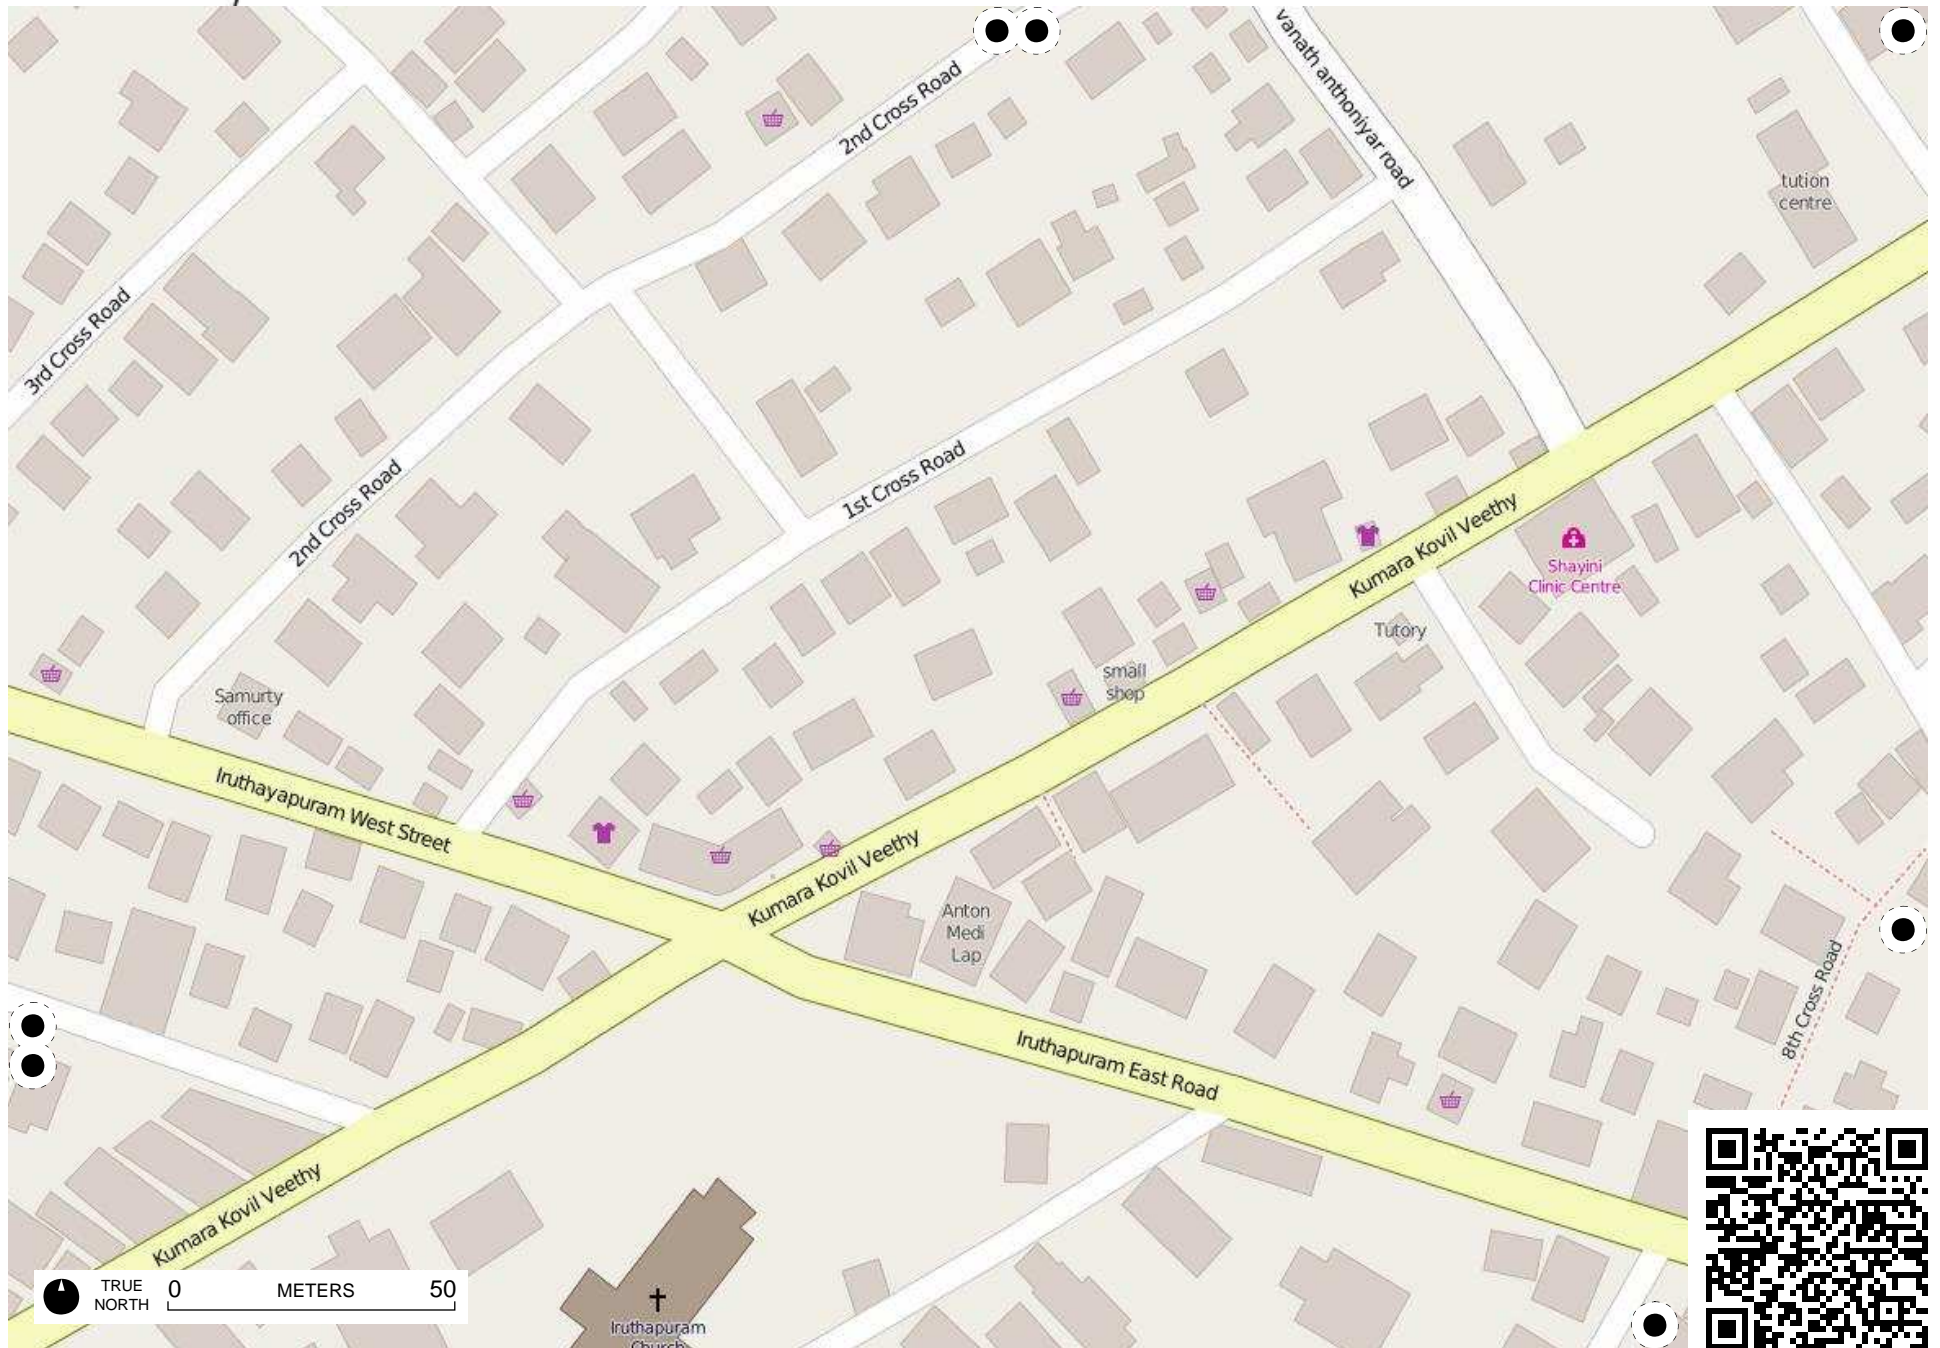

TRUE NORTH 0 METERS 50

TRUE NORTH 0 METERS 50

Field Papers

Iruthayapuram west
<http://fieldpapers.org/atlas/2g98uzpj/E2>

TRUE NORTH 0 METERS 50

TRUE NORTH 0 METERS 50