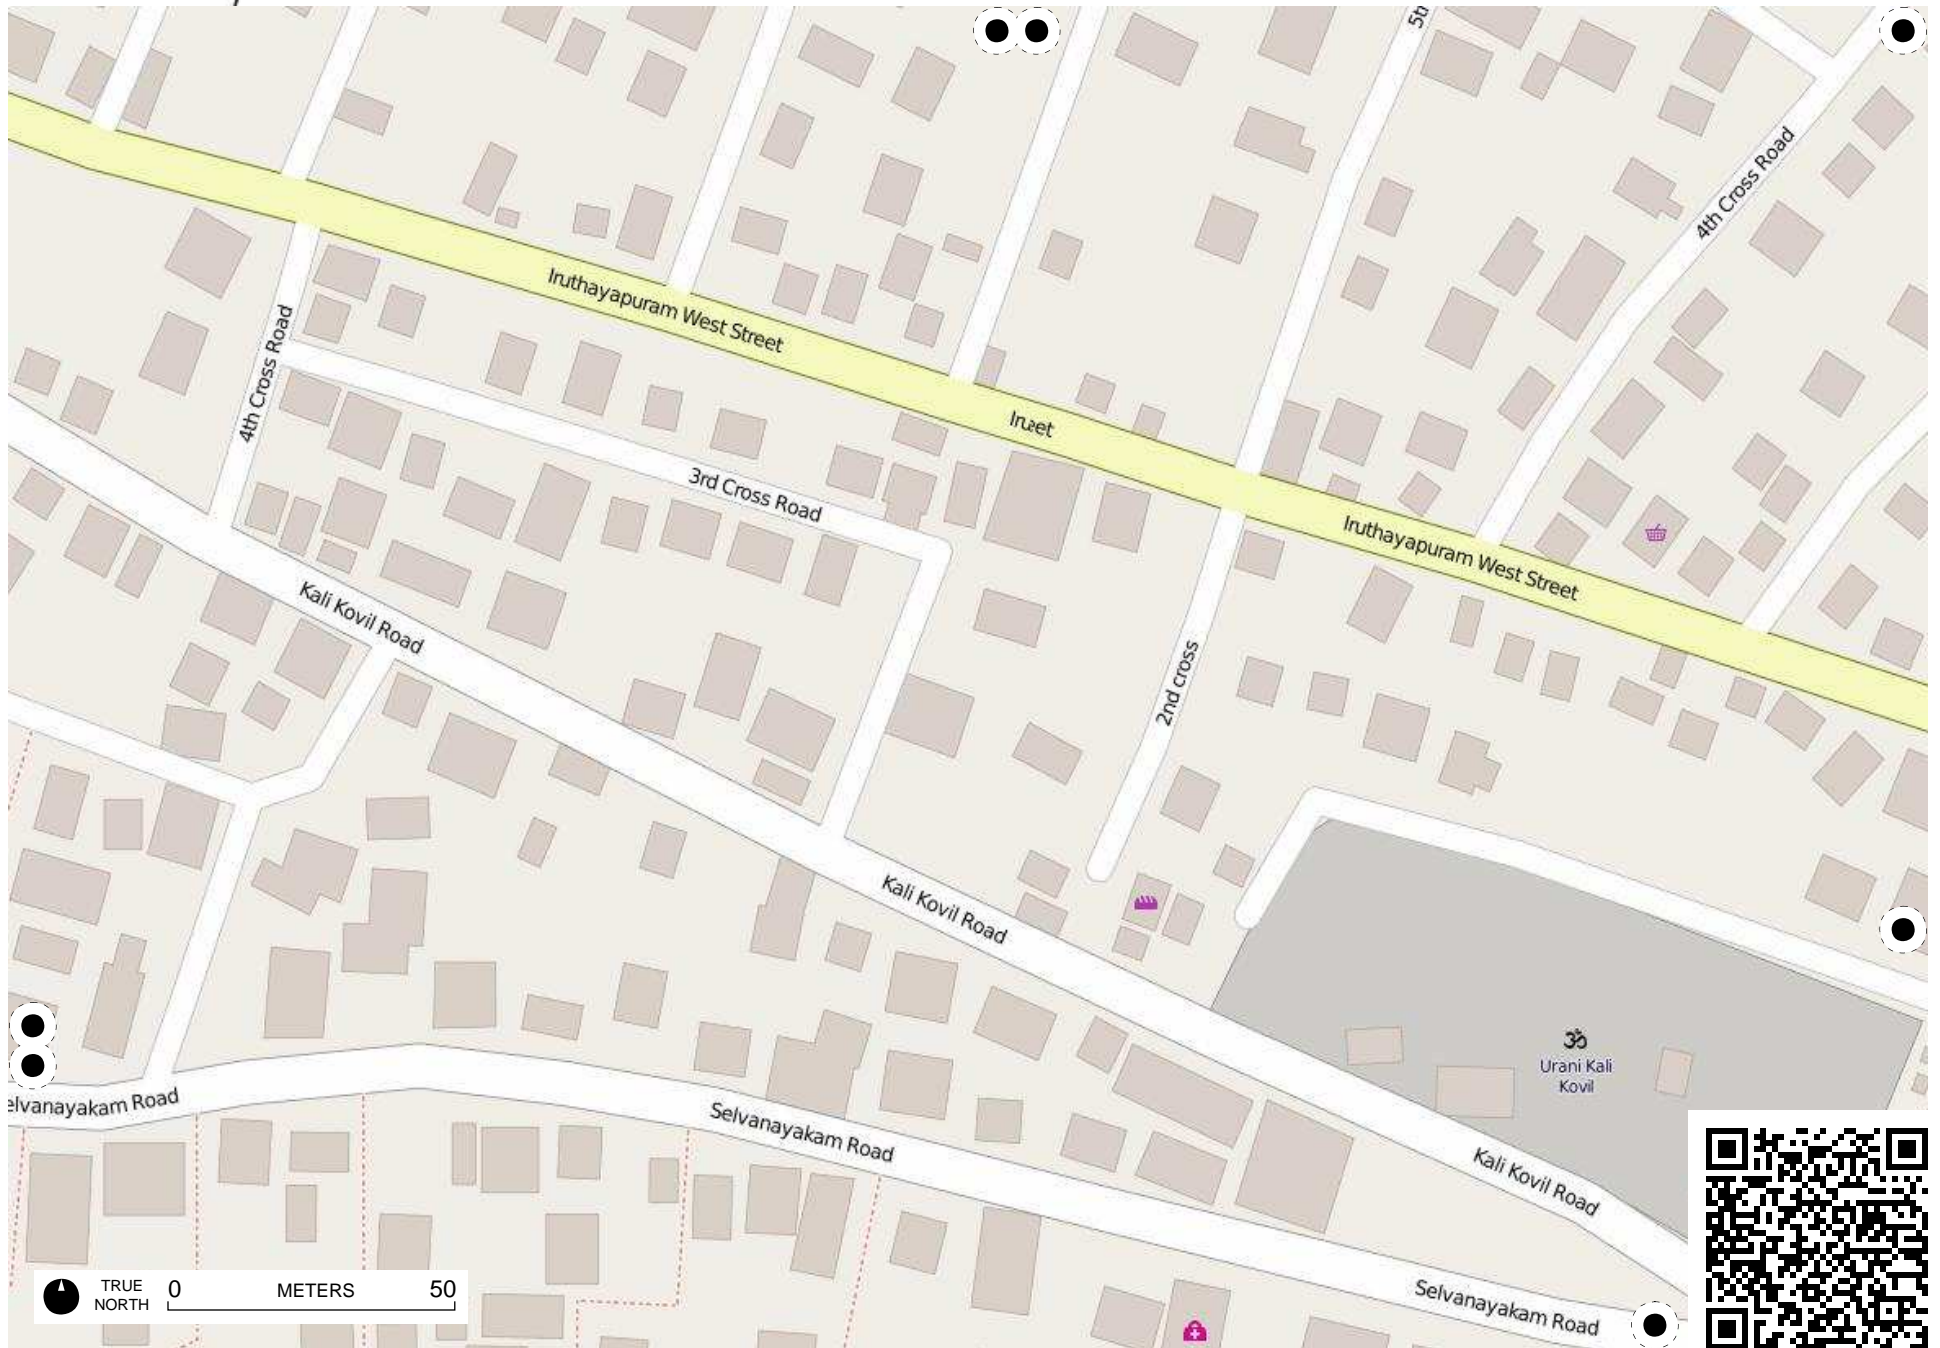

TRUE NORTH 0 METERS 50

TRUE NORTH 0 METERS 50

Field Papers

Iruthayapuram west
<http://fieldpapers.org/atlas/2g98uzpj/E2>

TRUE NORTH 0 METERS 50

TRUE NORTH 0 METERS 50