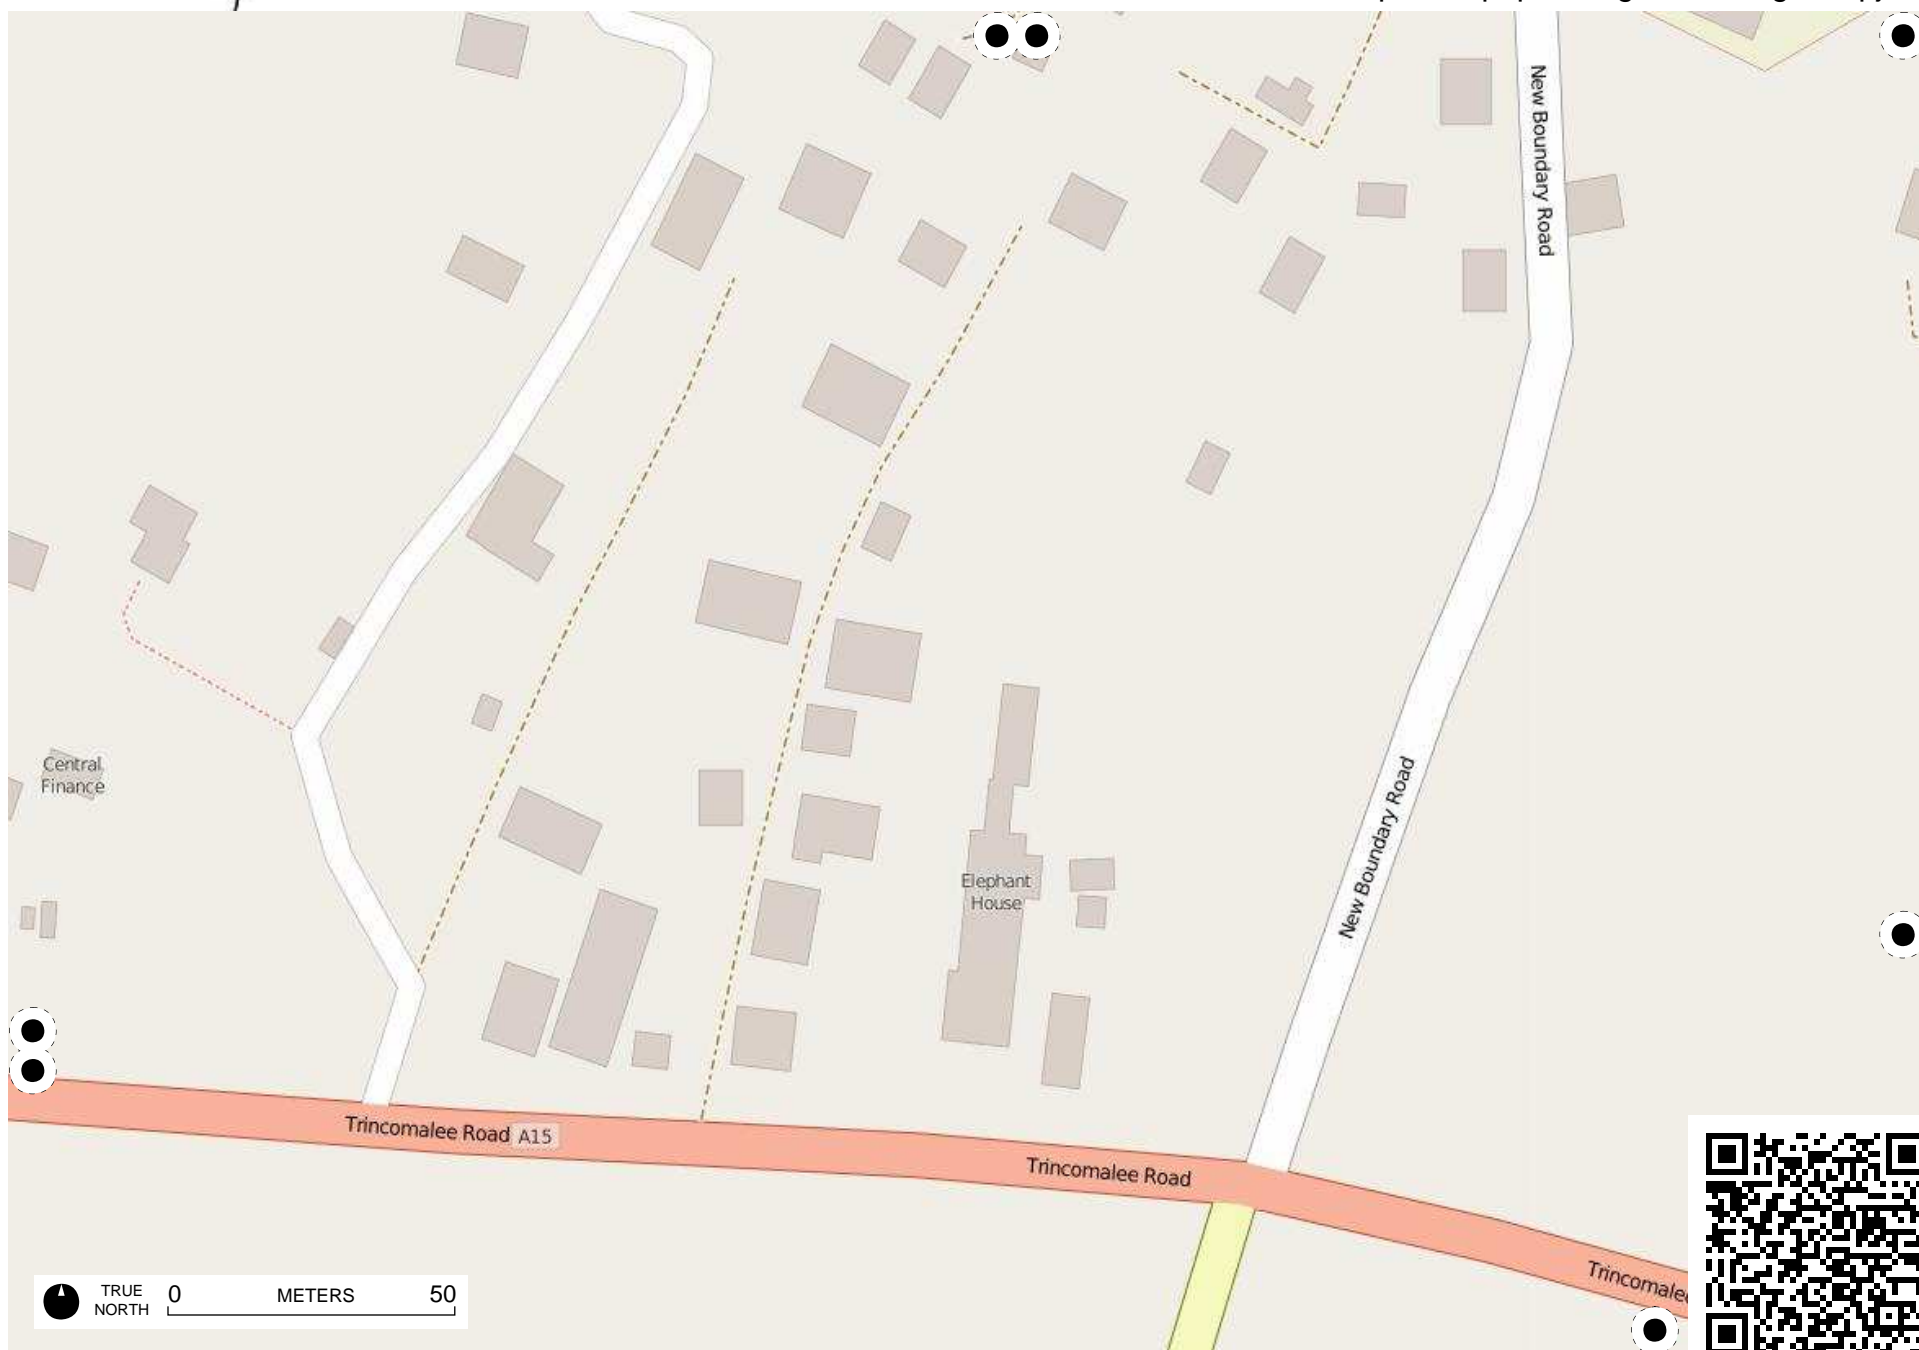

TRUE NORTH 0 METERS 50

TRUE NORTH 0 METERS 50

Field Papers

Iruthayapuram west
<http://fieldpapers.org/atlas/2g98uzpj/E2>

TRUE NORTH 0 METERS 50

TRUE NORTH 0 METERS 50