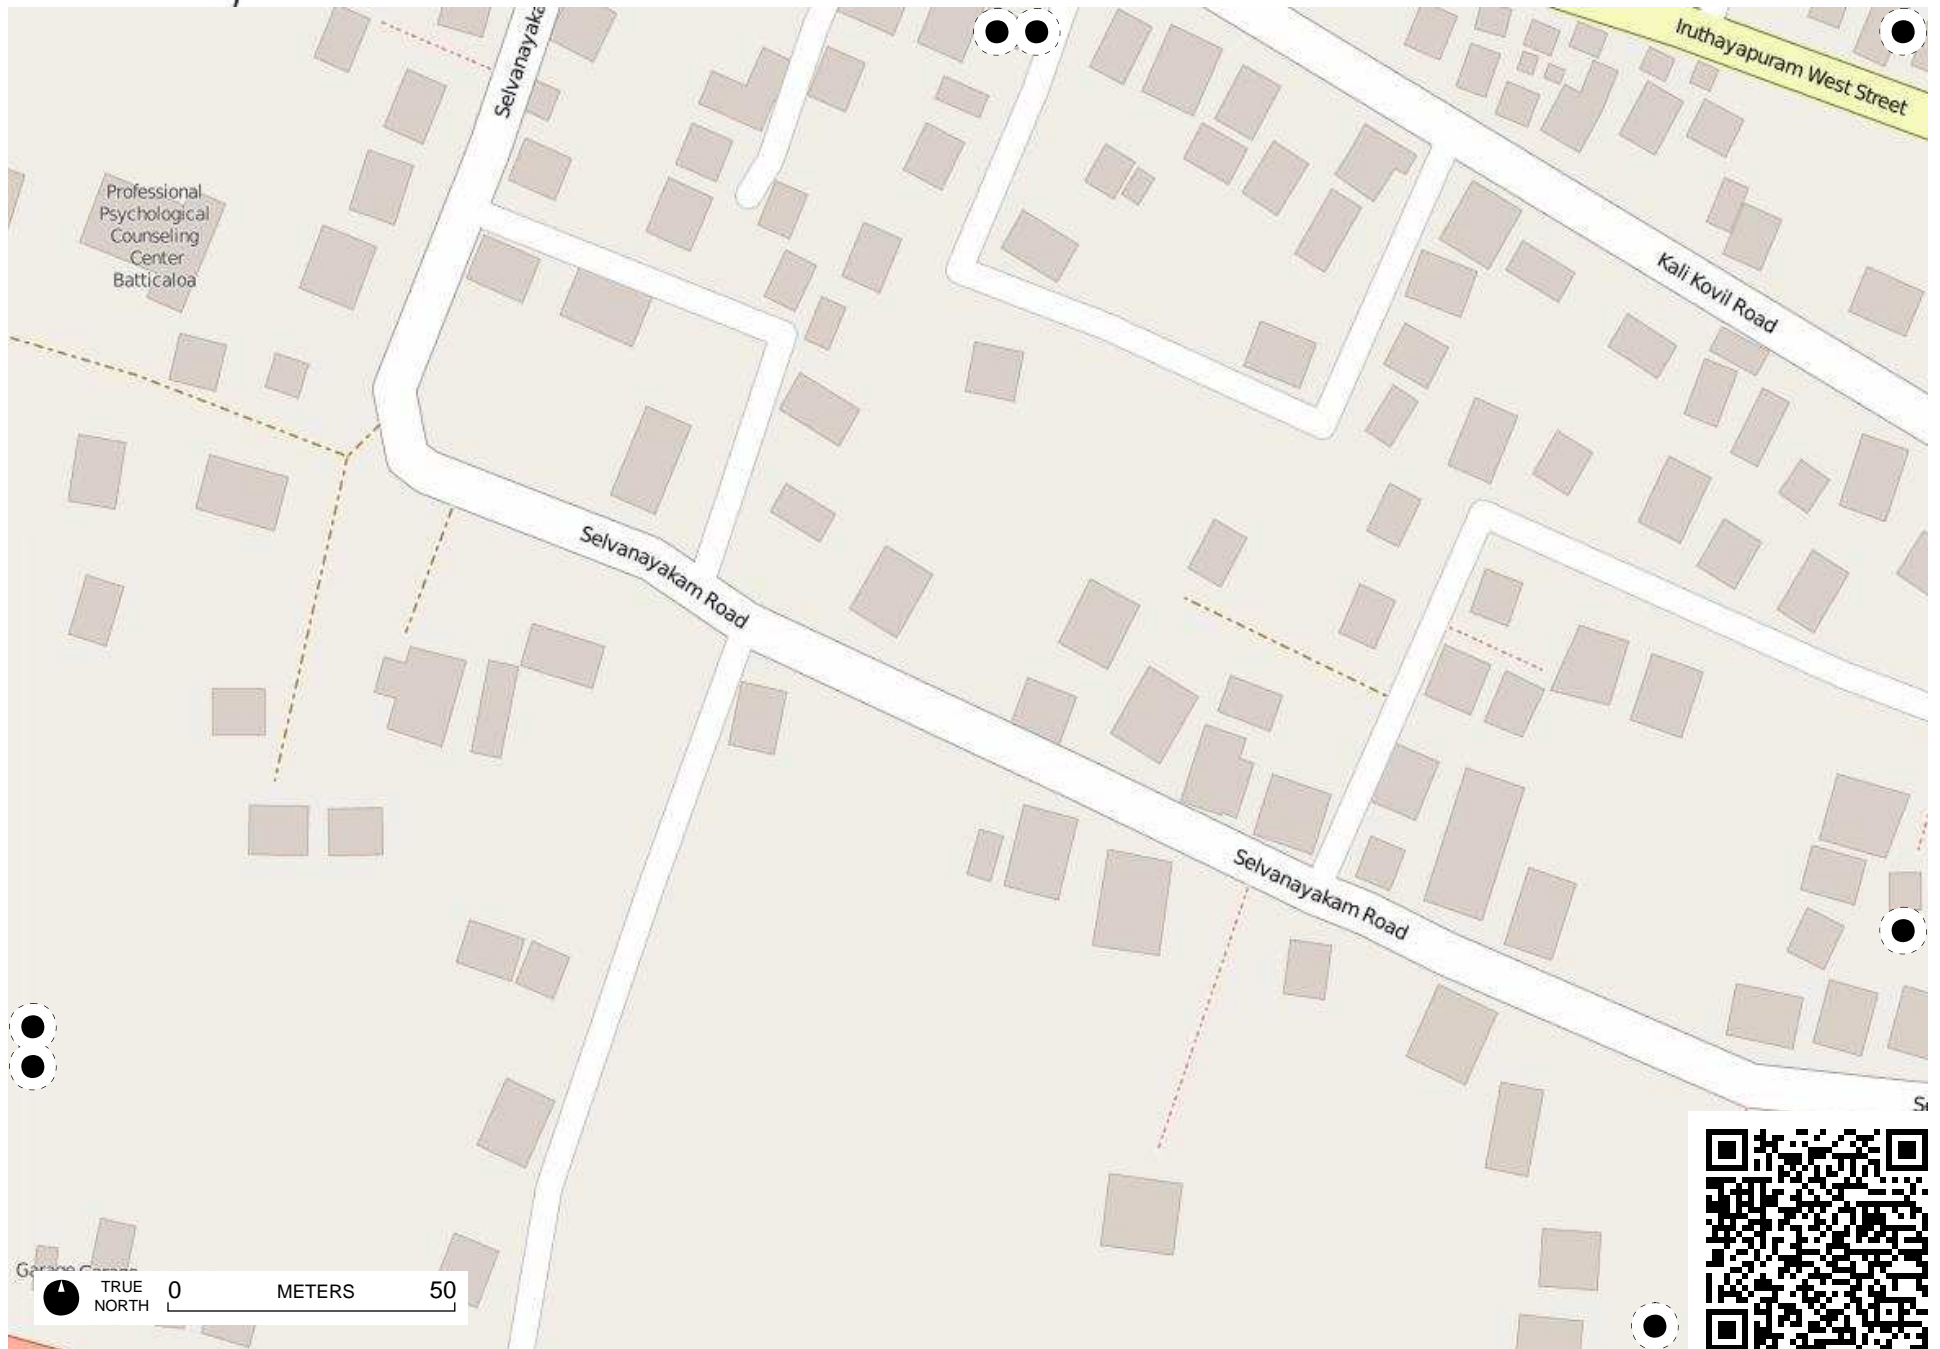

TRUE NORTH 0 METERS 50

TRUE NORTH 0 METERS 50

Field Papers

Iruthayapuram west
<http://fieldpapers.org/atlas/2g98uzpj/E2>

TRUE NORTH 0 METERS 50

TRUE NORTH 0 METERS 50