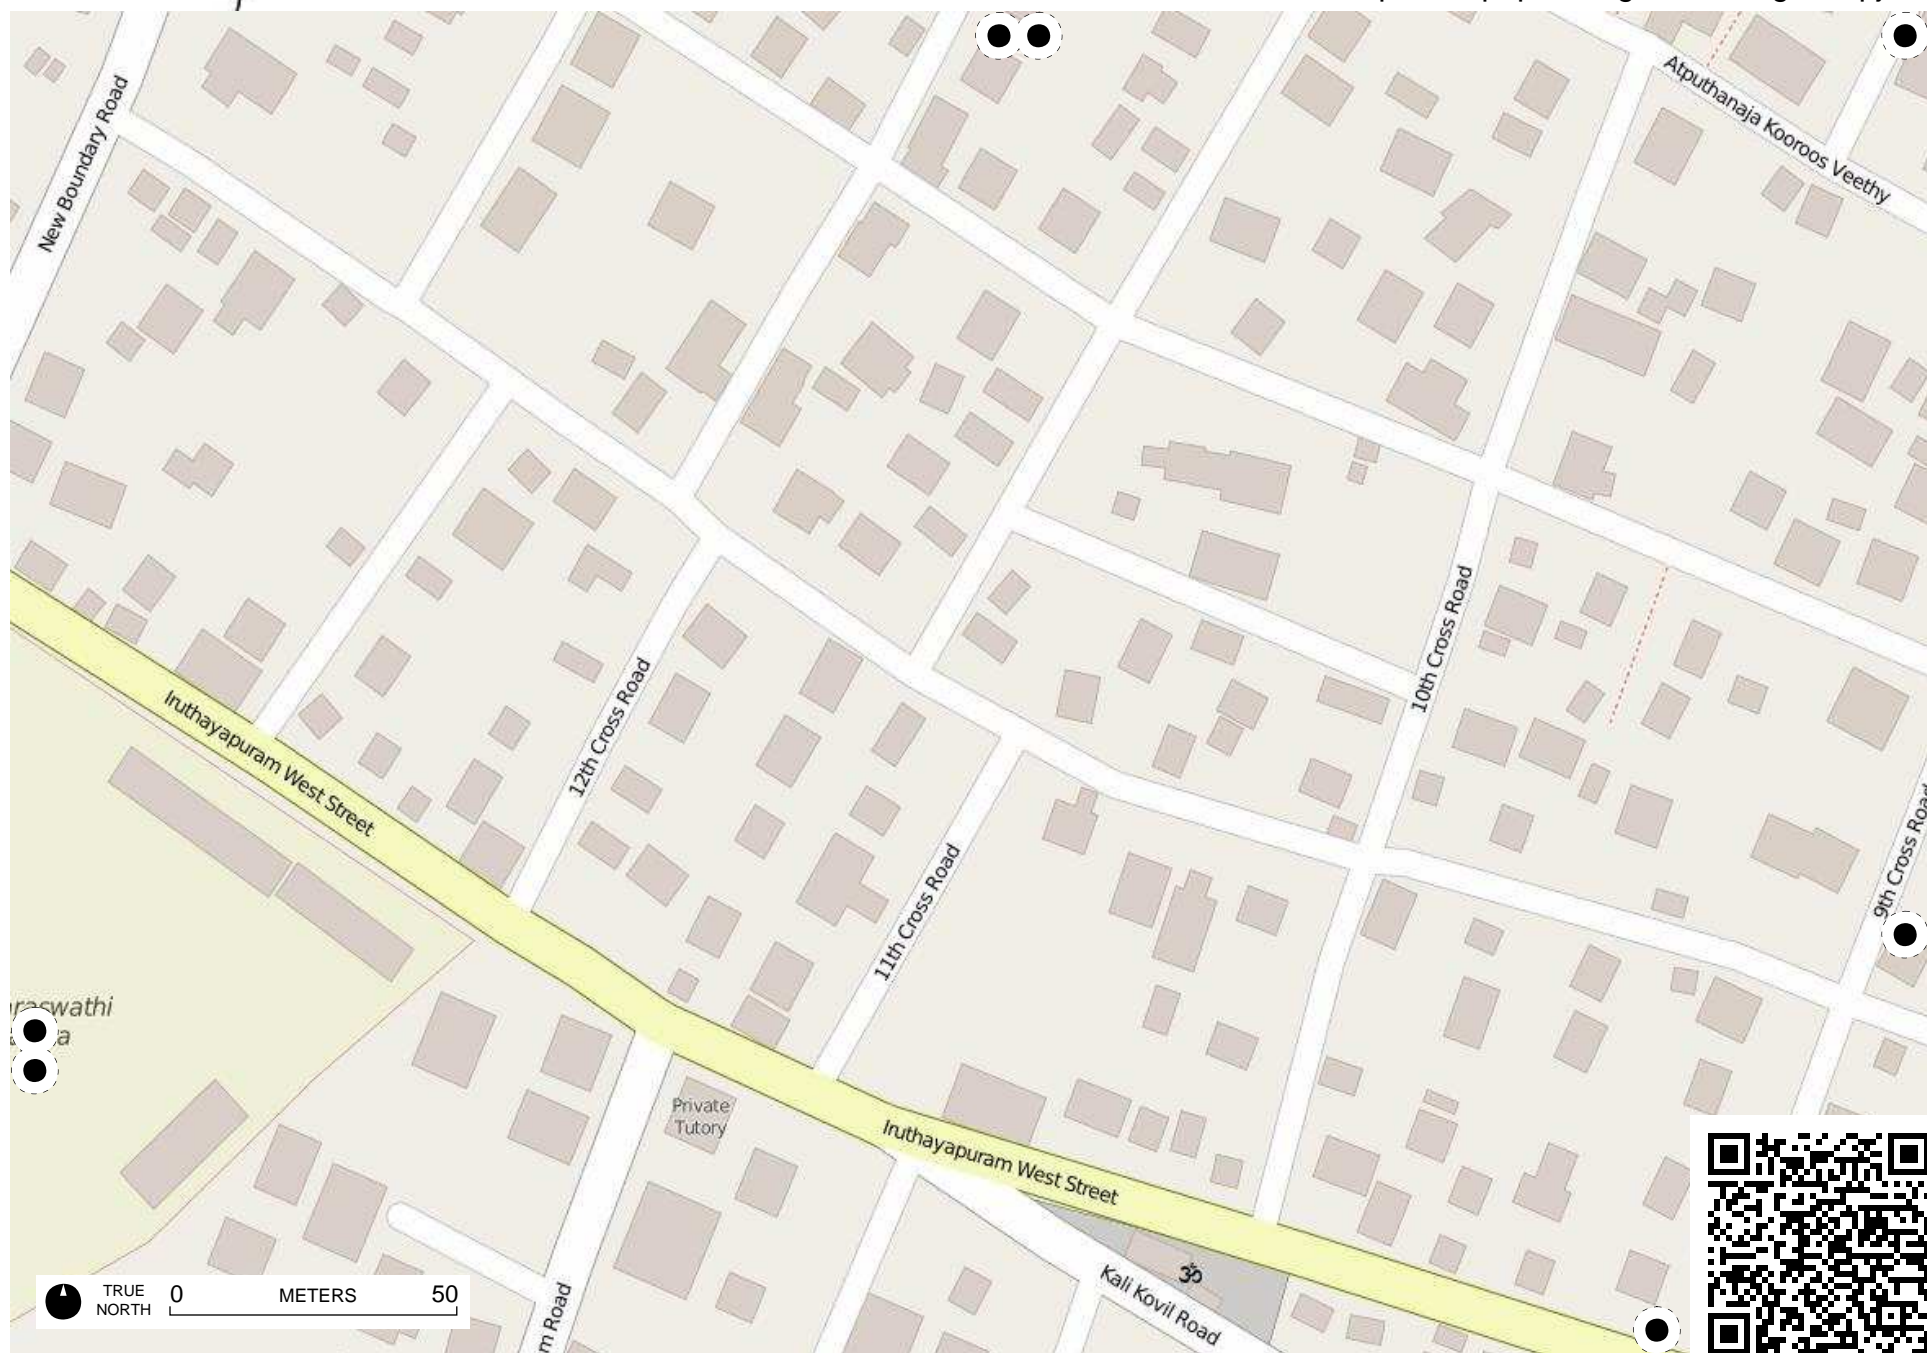

TRUE NORTH 0 METERS 50

TRUE NORTH 0 METERS 50

Field Papers

Iruthayapuram west
<http://fieldpapers.org/atlas/2g98uzpj/E2>

TRUE NORTH 0 METERS 50

TRUE NORTH 0 METERS 50