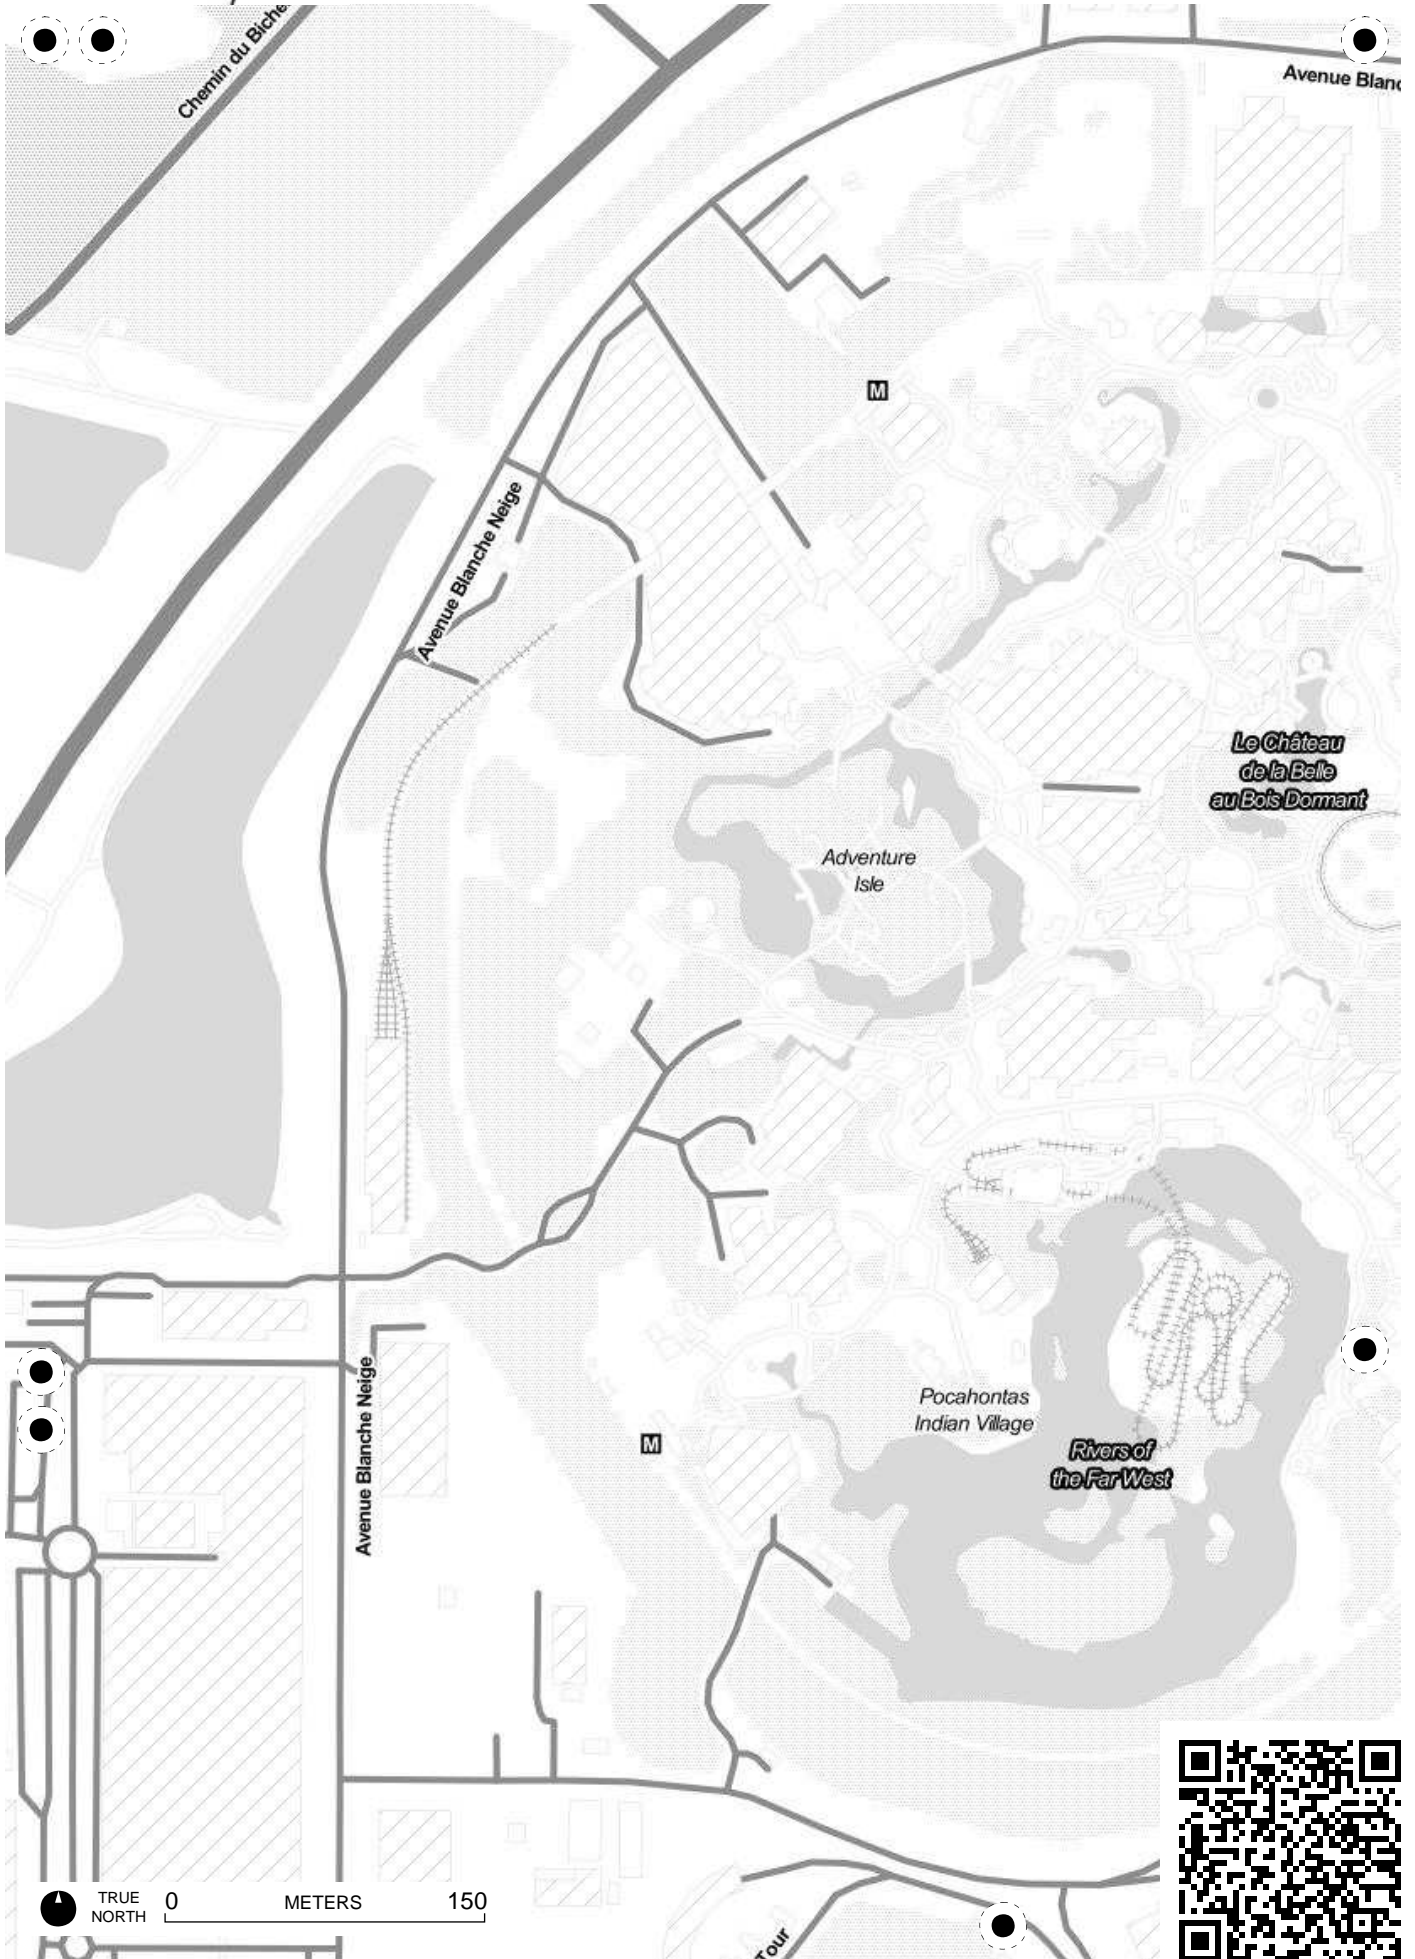

Plan d'eau
Incendie
Disneyland
Paris

A1

A2

Adventure
Isle

Rivers of
the Far West

TRUE NORTH 0 METERS 300

TRUE NORTH 0 METERS 150