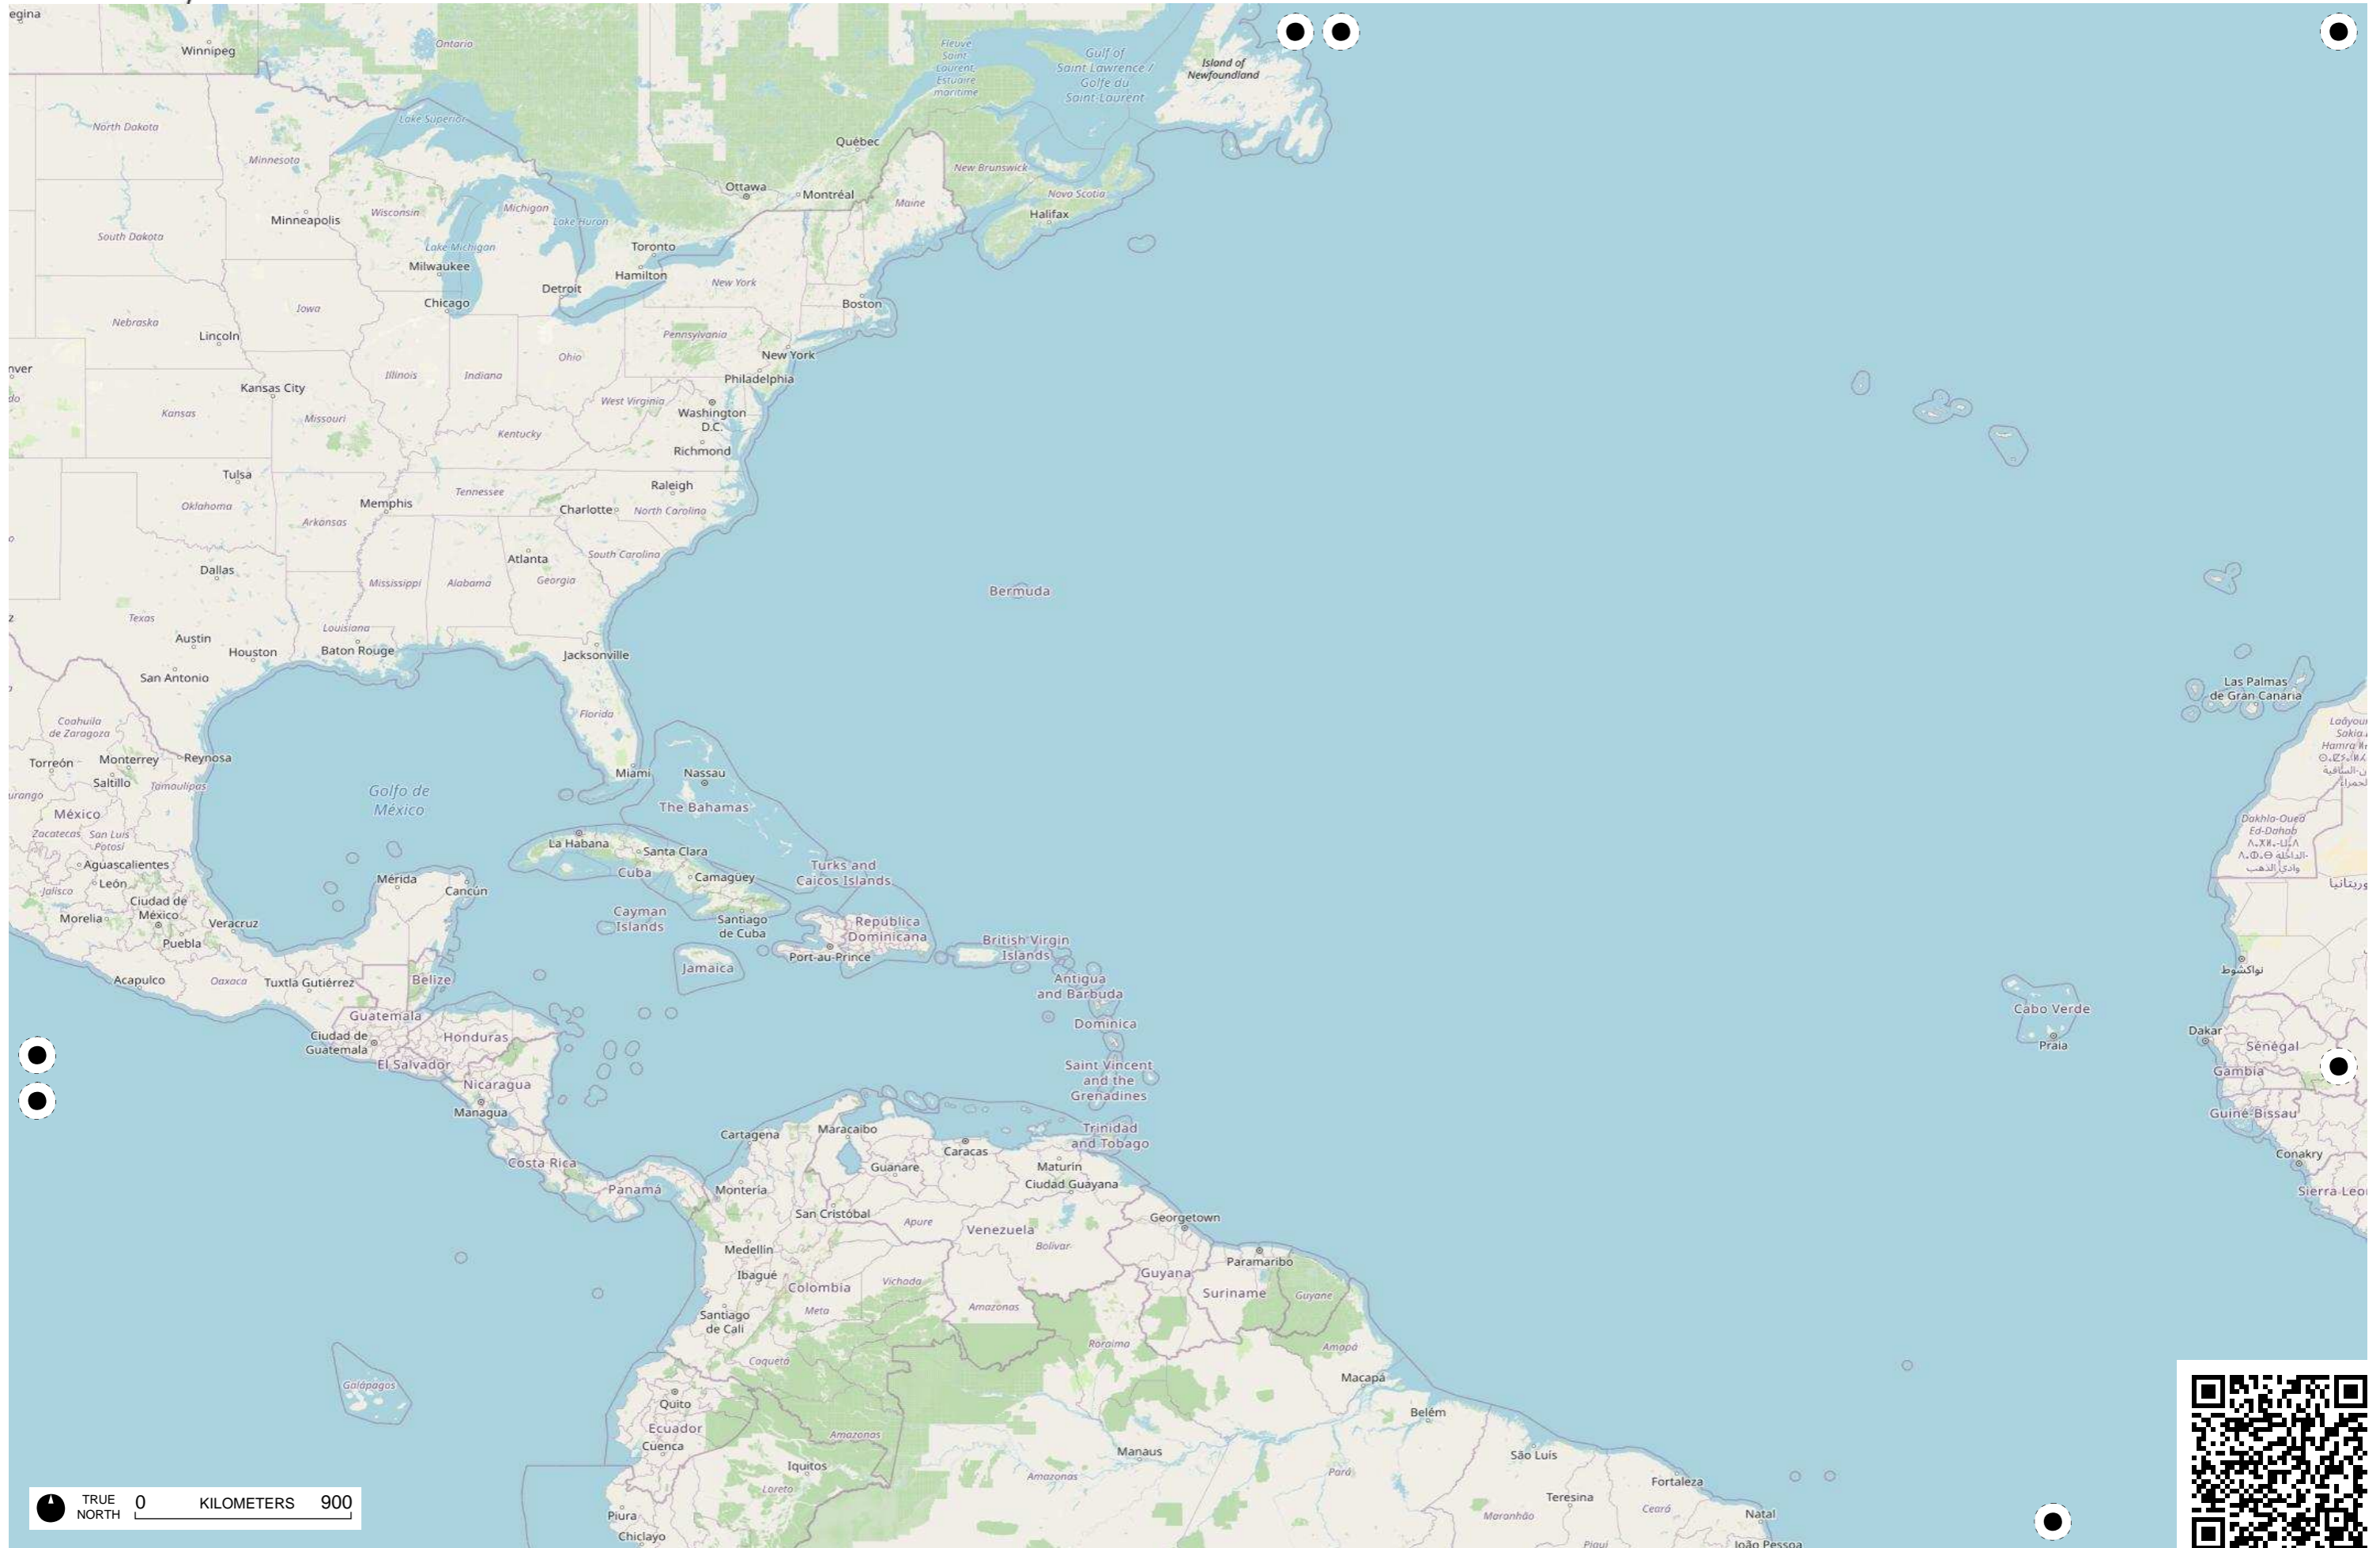

A1

A2

TRUE NORTH 0 KILOMETERS 2000

TRUE NORTH 0 KILOMETERS 900

TRUE NORTH 0 KILOMETERS 900

Pakish-Indian Territory