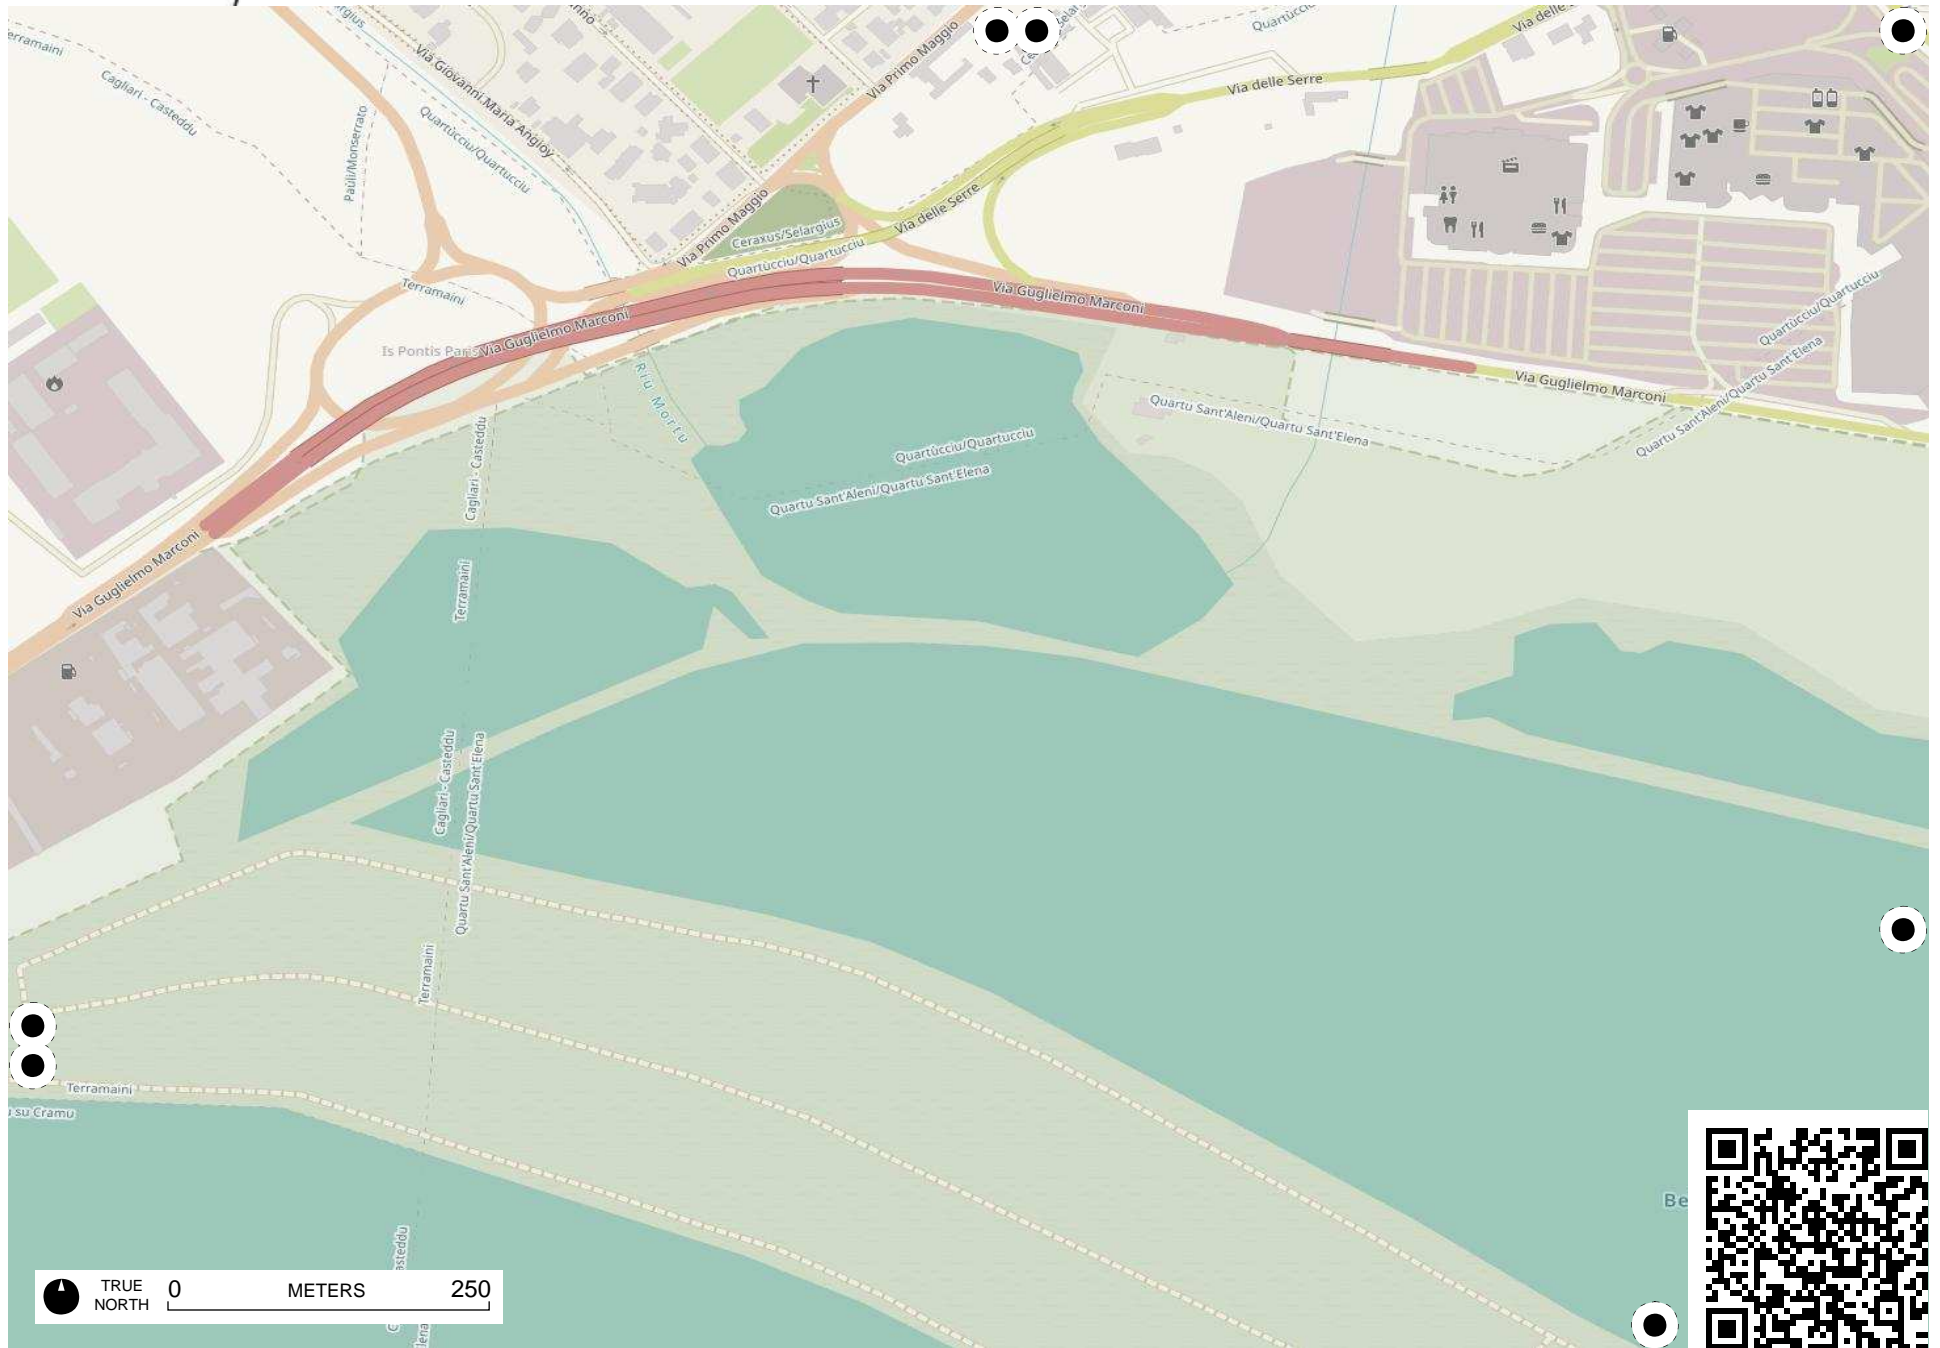

# Field Papers

Mapping @urbansoundtruck  
<http://fieldpapers-web.herokuapp.com/atlas/2dszvg1i/A5>

TRUE NORTH 0 METERS 250