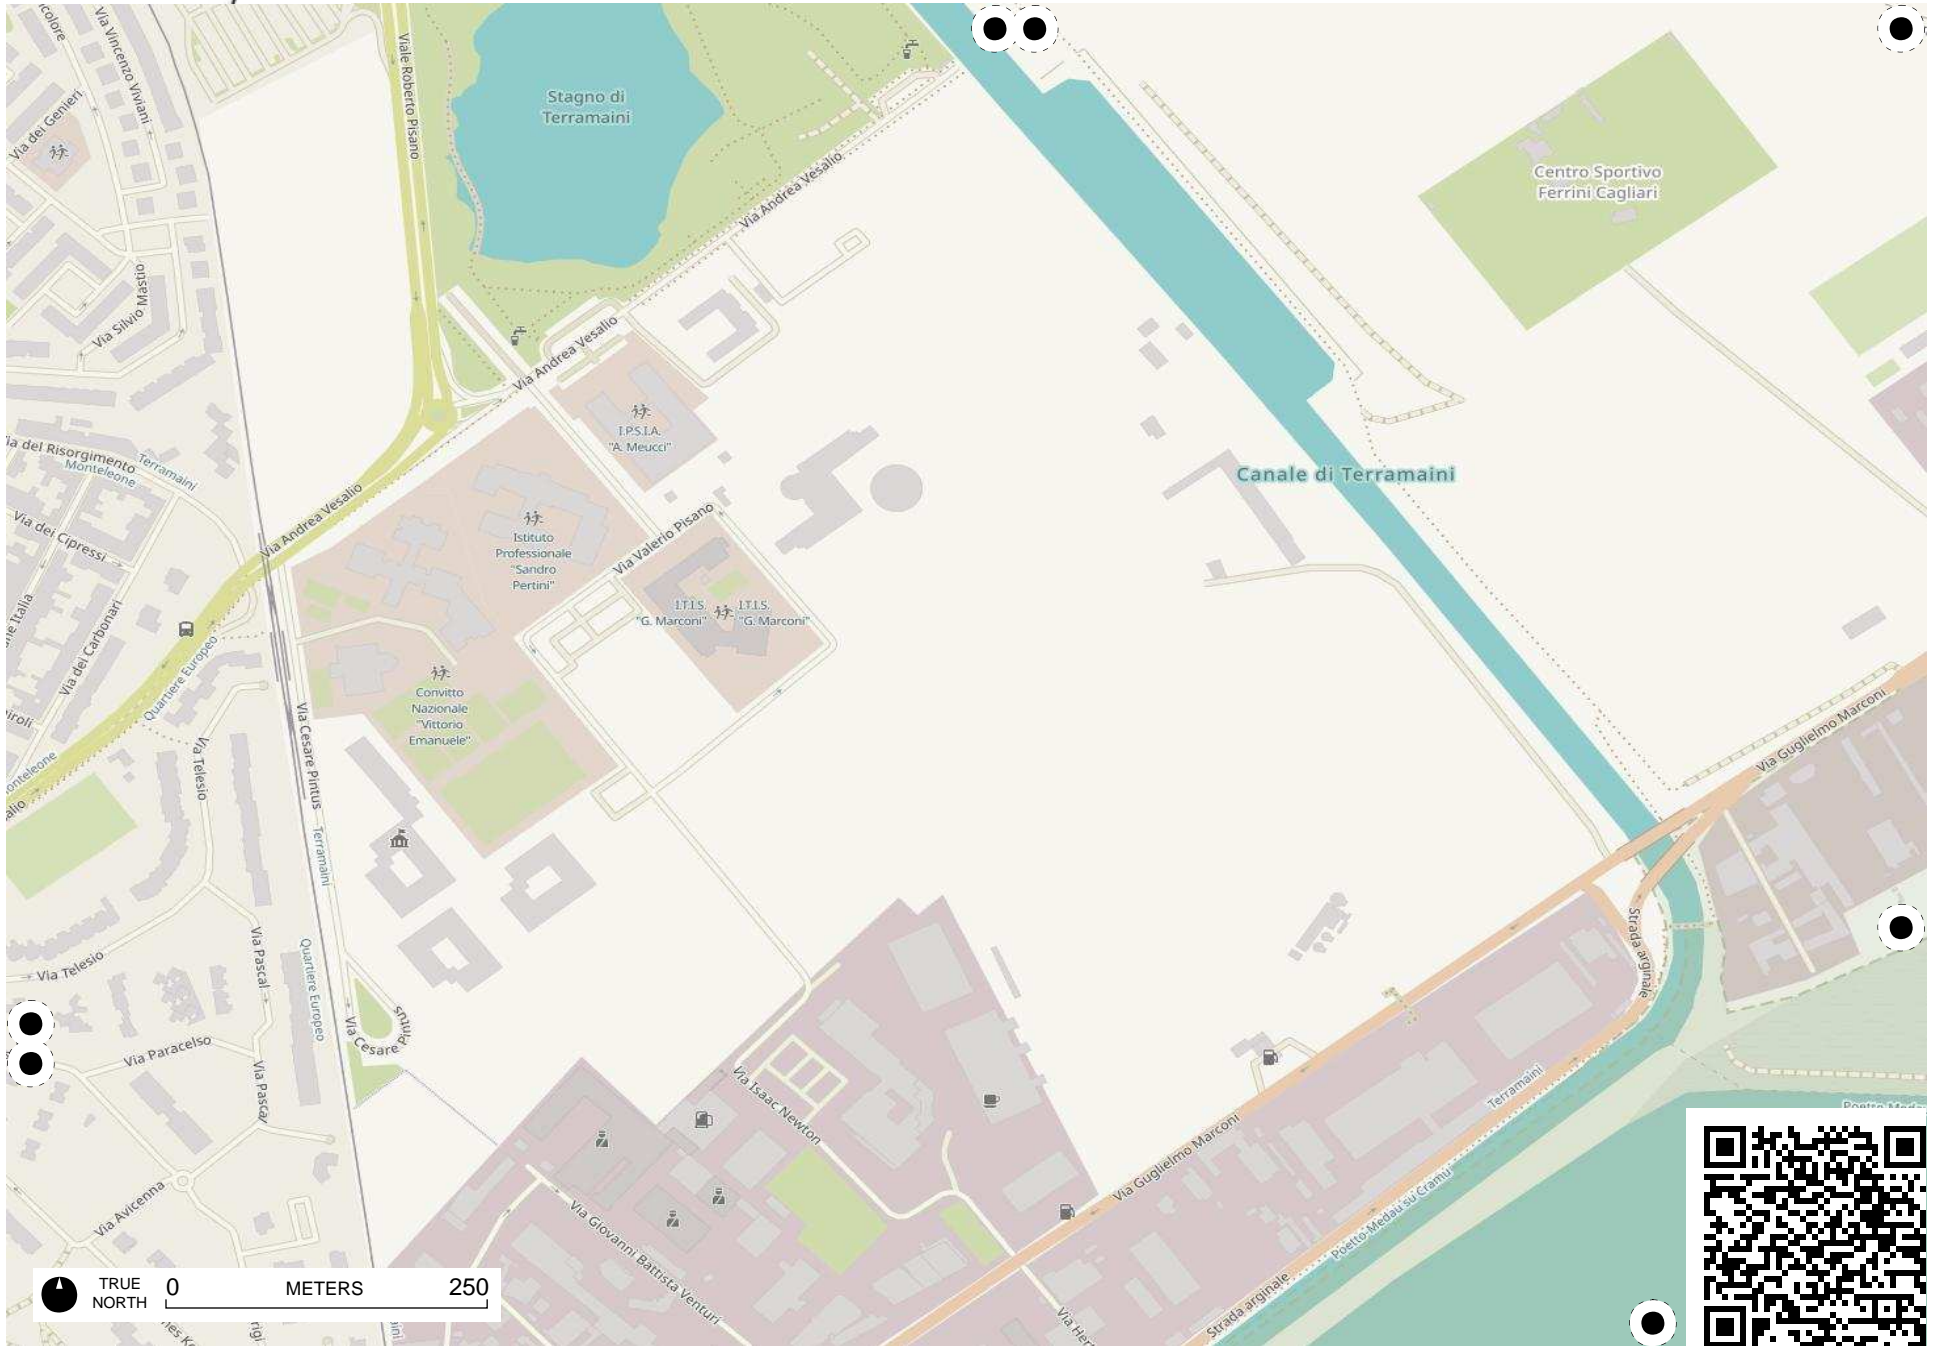

# Field Papers

Mapping @urbansoundtruck  
<http://fieldpapers-web.herokuapp.com/atlas/2dszvg1i/A5>

TRUE NORTH 0 METERS 250