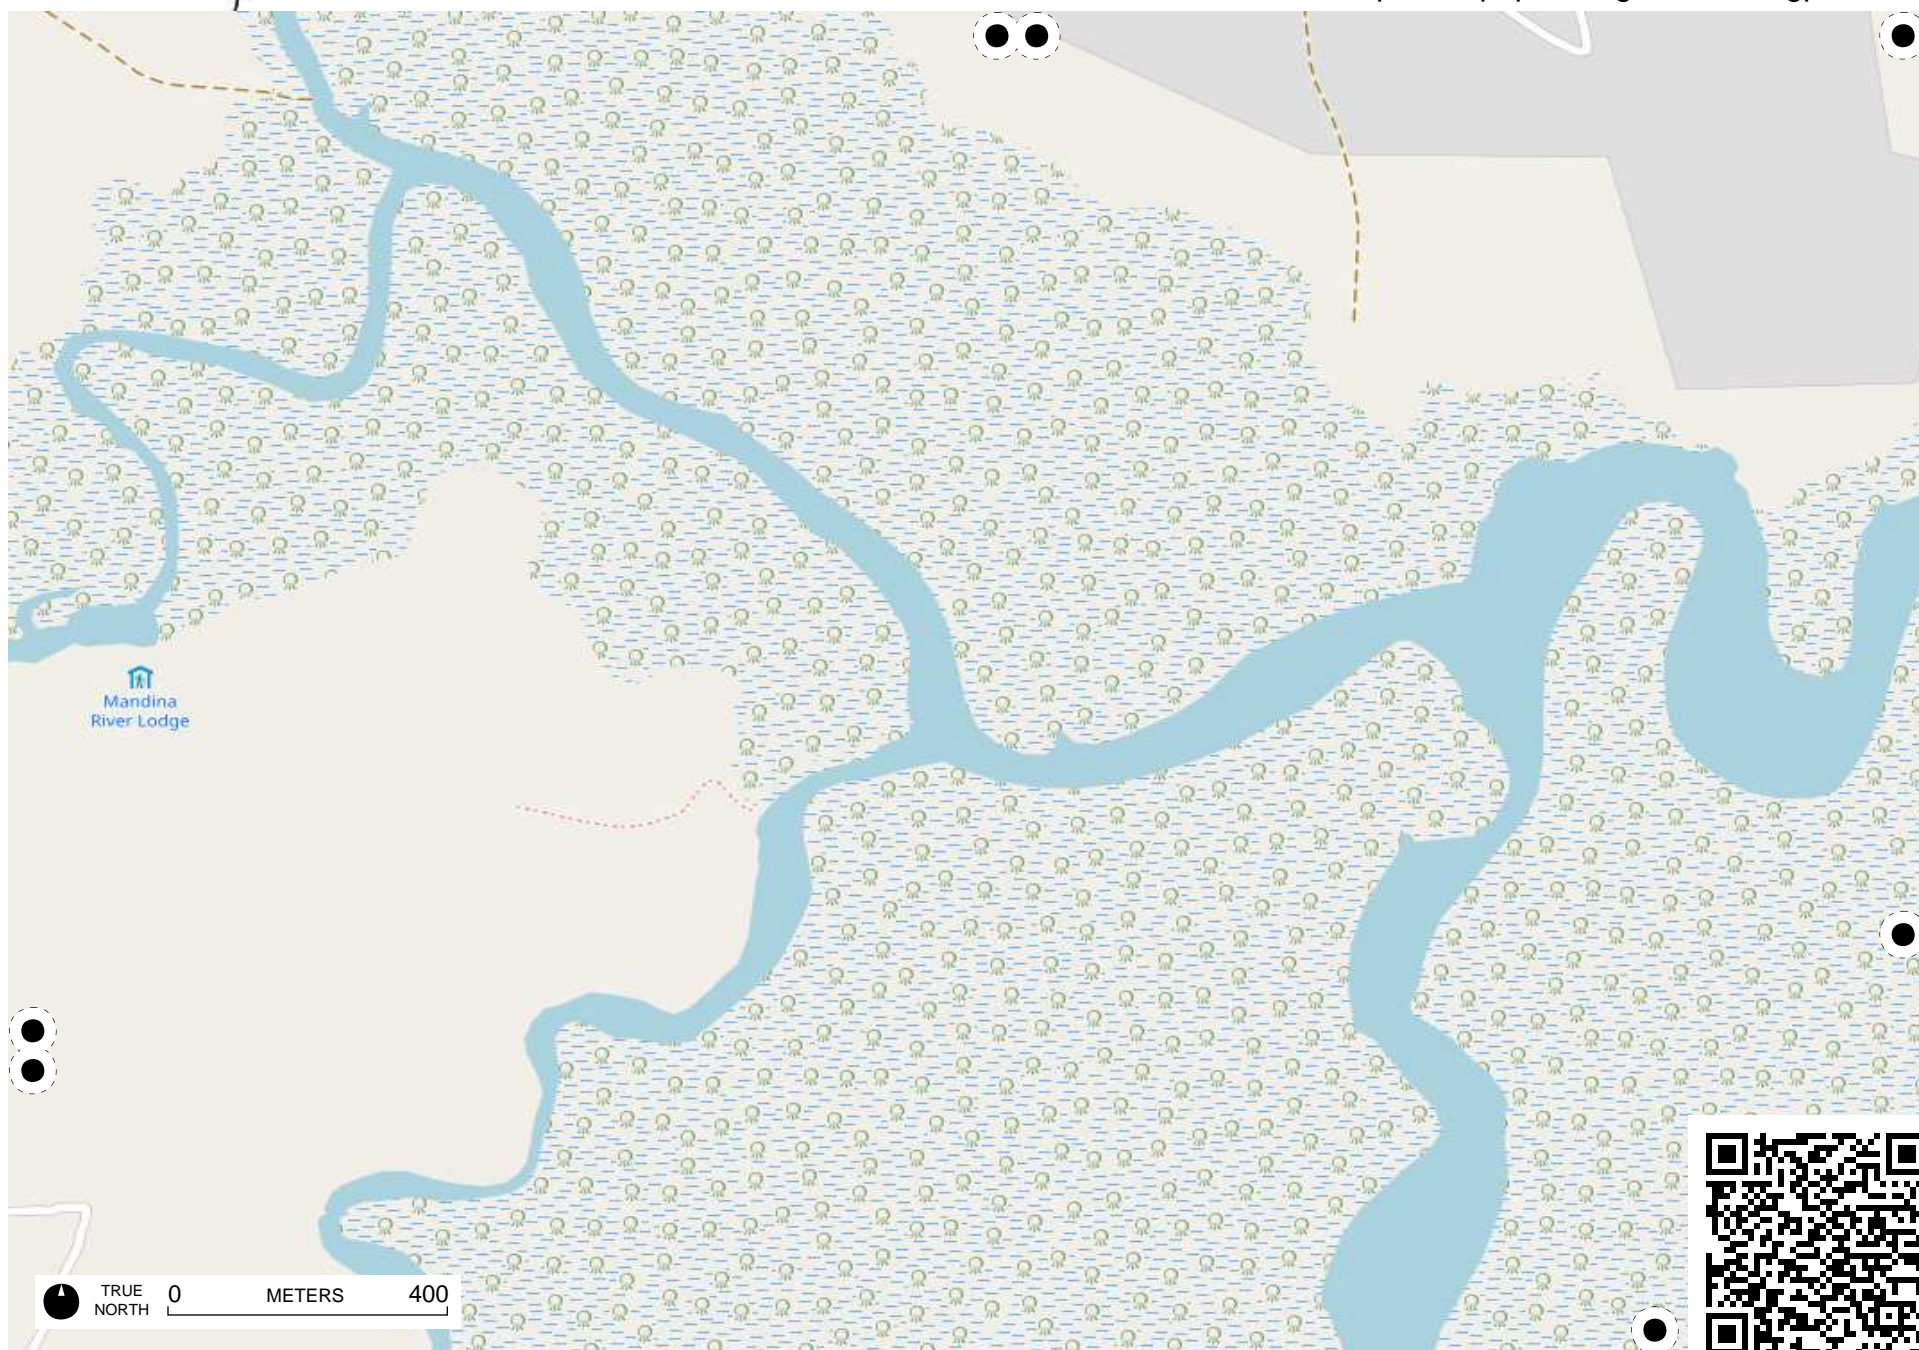

Medina Suware
Kunda

Brikama Highway

TRUE NORTH 0 METERS 400

TRUE NORTH 0 400 METERS

Field Papers

Brikama

<http://fieldpapers.org/atlas/2cgp6te/A5>

TRUE NORTH 0 METERS 400

TRUE NORTH 0 METERS 400

TRUE NORTH 0 METERS 400

Furnya Forest Park