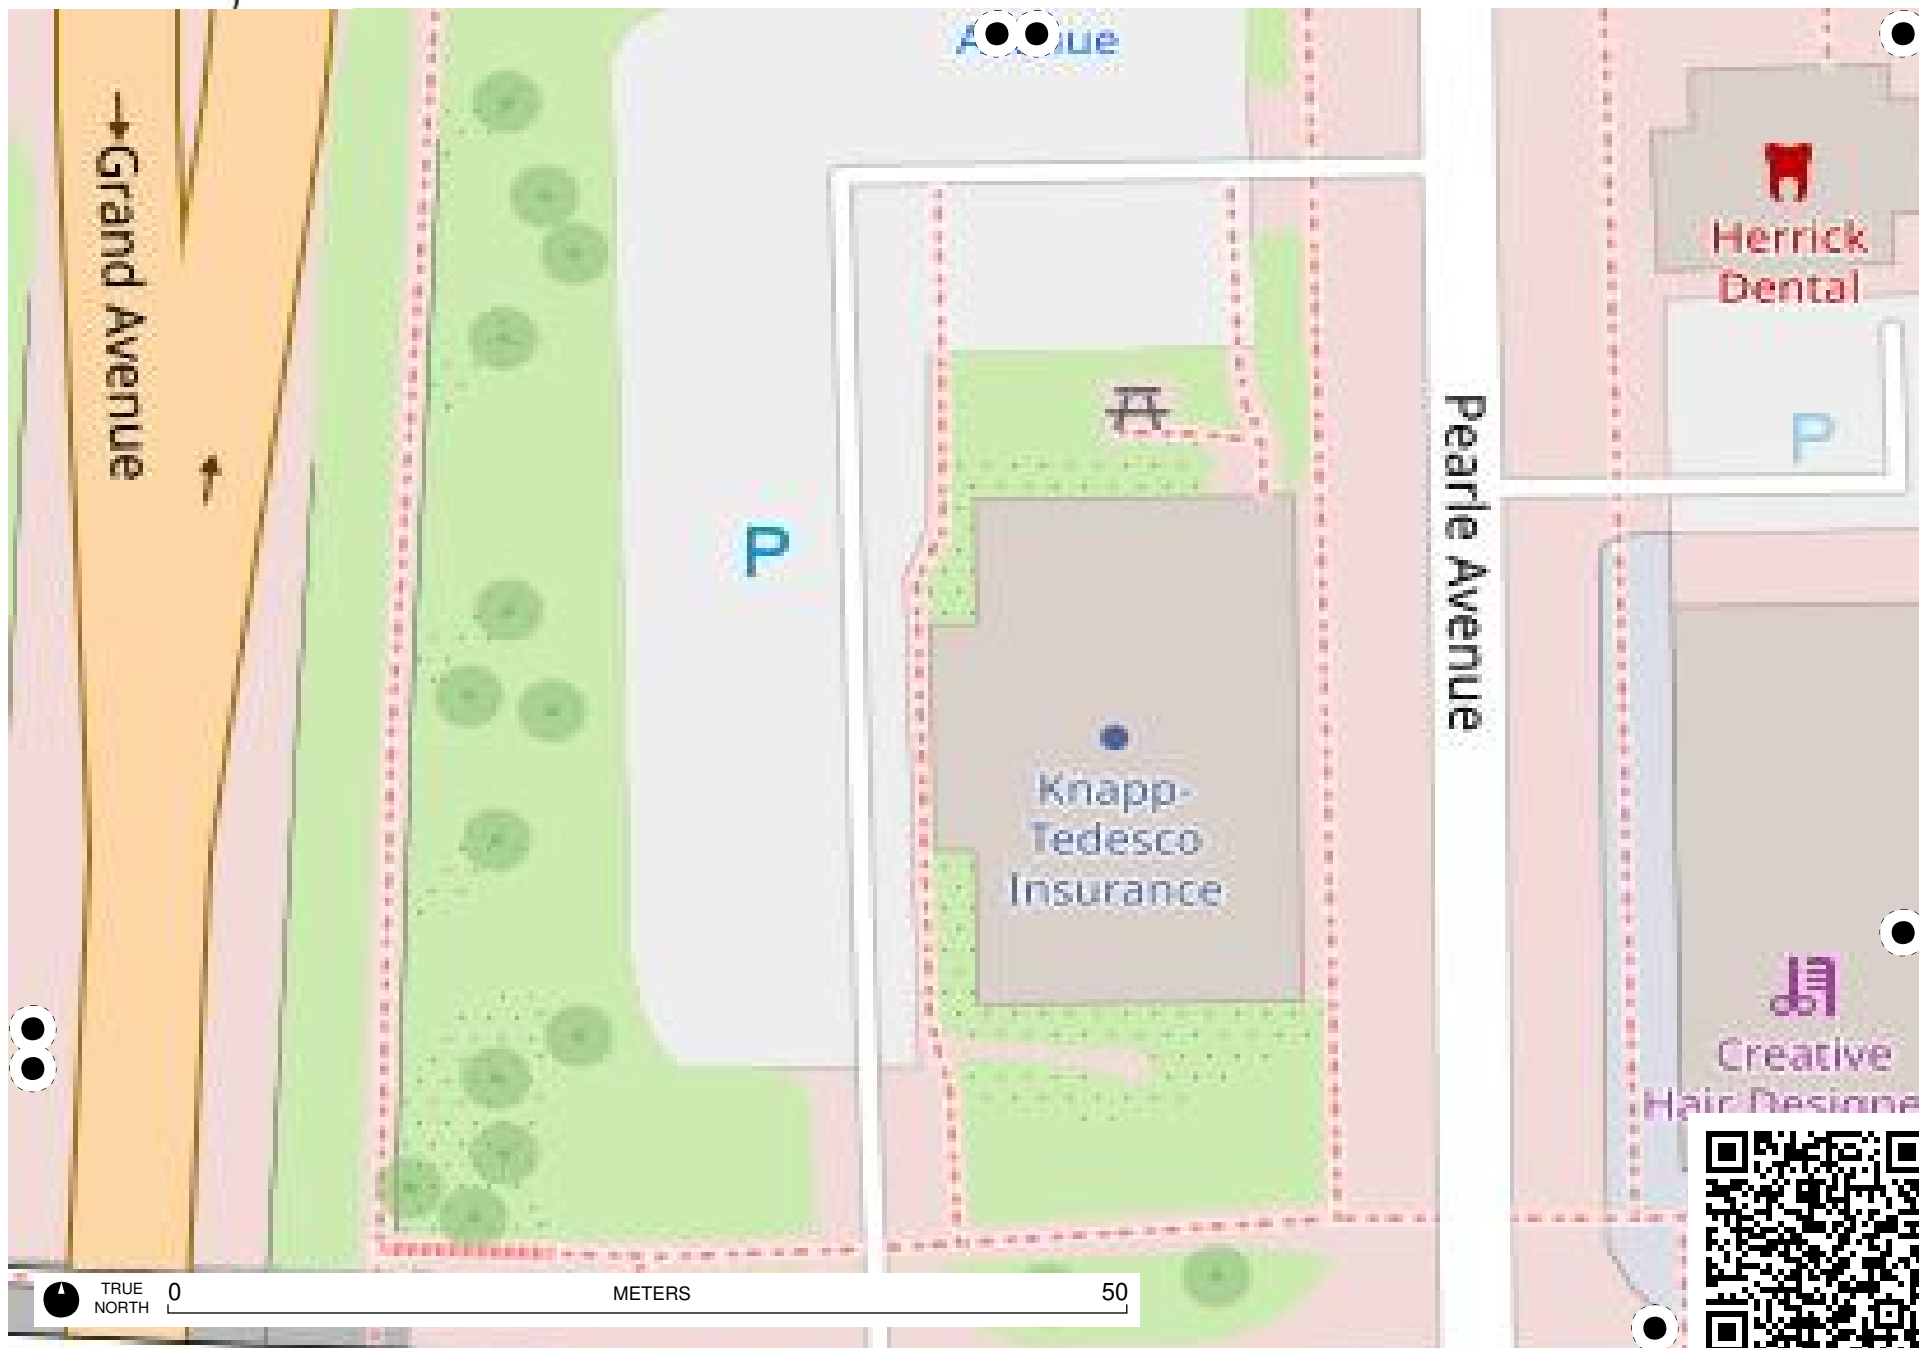

Field Papers

Field Papers

Downtown Ames SW
<https://fieldpapers.org/atlas/26bjjfy/A4>

Field Papers

Downtown Ames SW

<https://fieldpapers.org/atlasses/26bjjfy/A5>

TRUE NORTH 0 METERS 50

Field Papers

Field Papers

Main Street

Main Street

Grand Avenue

Ames I
Di
M

TRUE NORTH 0 METERS 50

Main Street

Historical
street
lural

Century
21

Pro Nails

CosmoProf

Cornbread
restaurant

TRUE NORTH 0 METERS 50

Field Papers

Downtown Ames SW
<https://fieldpapers.org/atlasses/26bjlfy/C3>