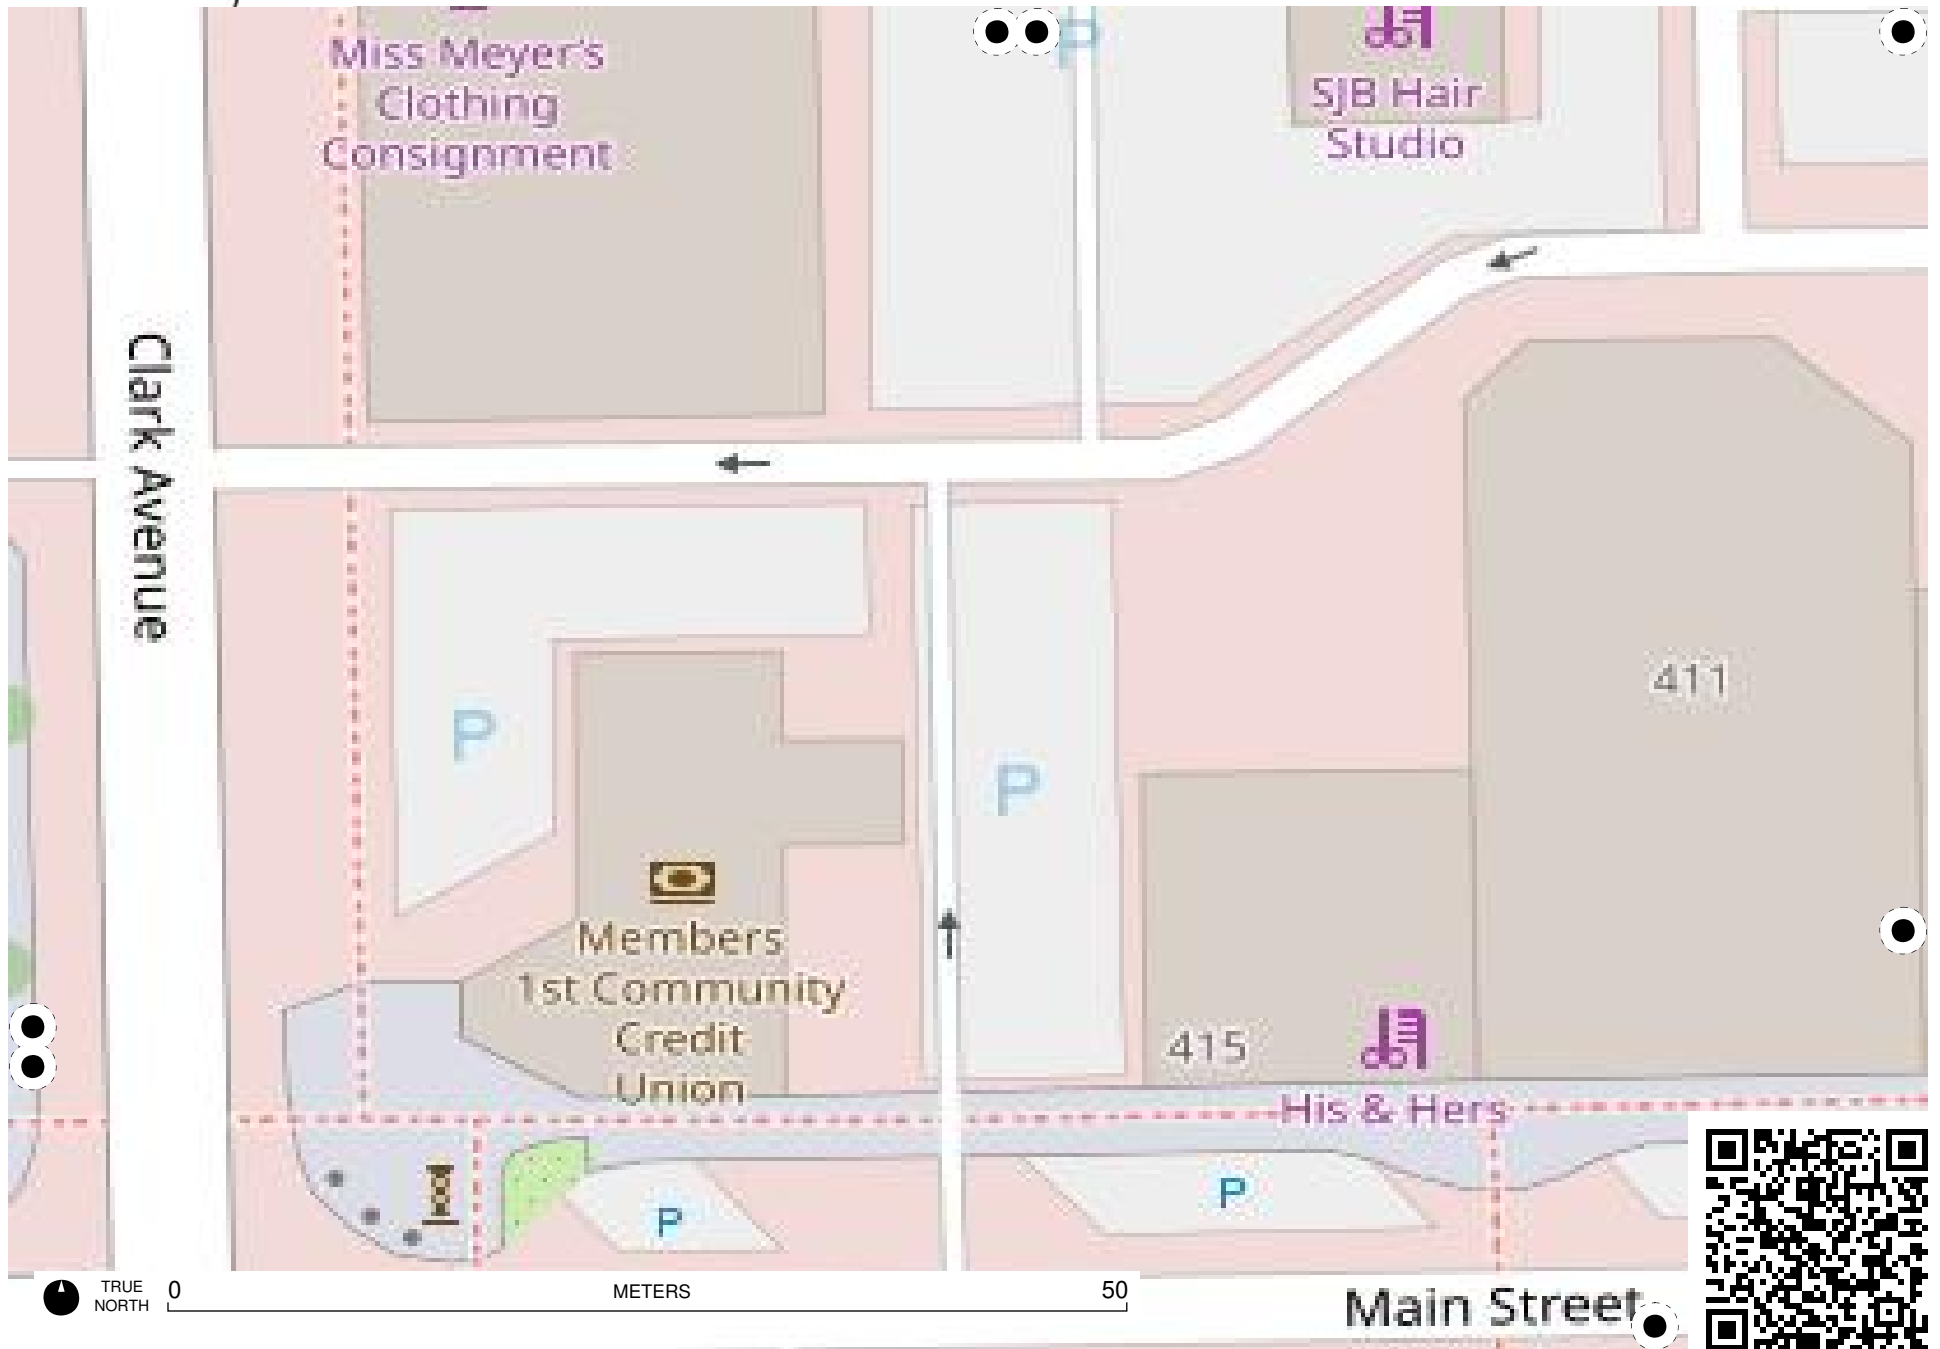

Field Papers

Field Papers

Downtown Ames SW
<https://fieldpapers.org/atlas/26bjjfy/A4>

Field Papers

Downtown Ames SW

<https://fieldpapers.org/atlasses/26bjjfy/A5>

TRUE NORTH 0 METERS 50

Field Papers

Field Papers

Main Street

Main Street

Grand Avenue

Ames I
Di
M

TRUE NORTH 0 METERS 50

Main Street

Historical
street
lural

Century
21

Pro Nails

CosmoProf

Cornbread
restaurant

TRUE NORTH 0 METERS 50

Field Papers

Downtown Ames SW
<https://fieldpapers.org/atlasses/26bjlfy/C3>