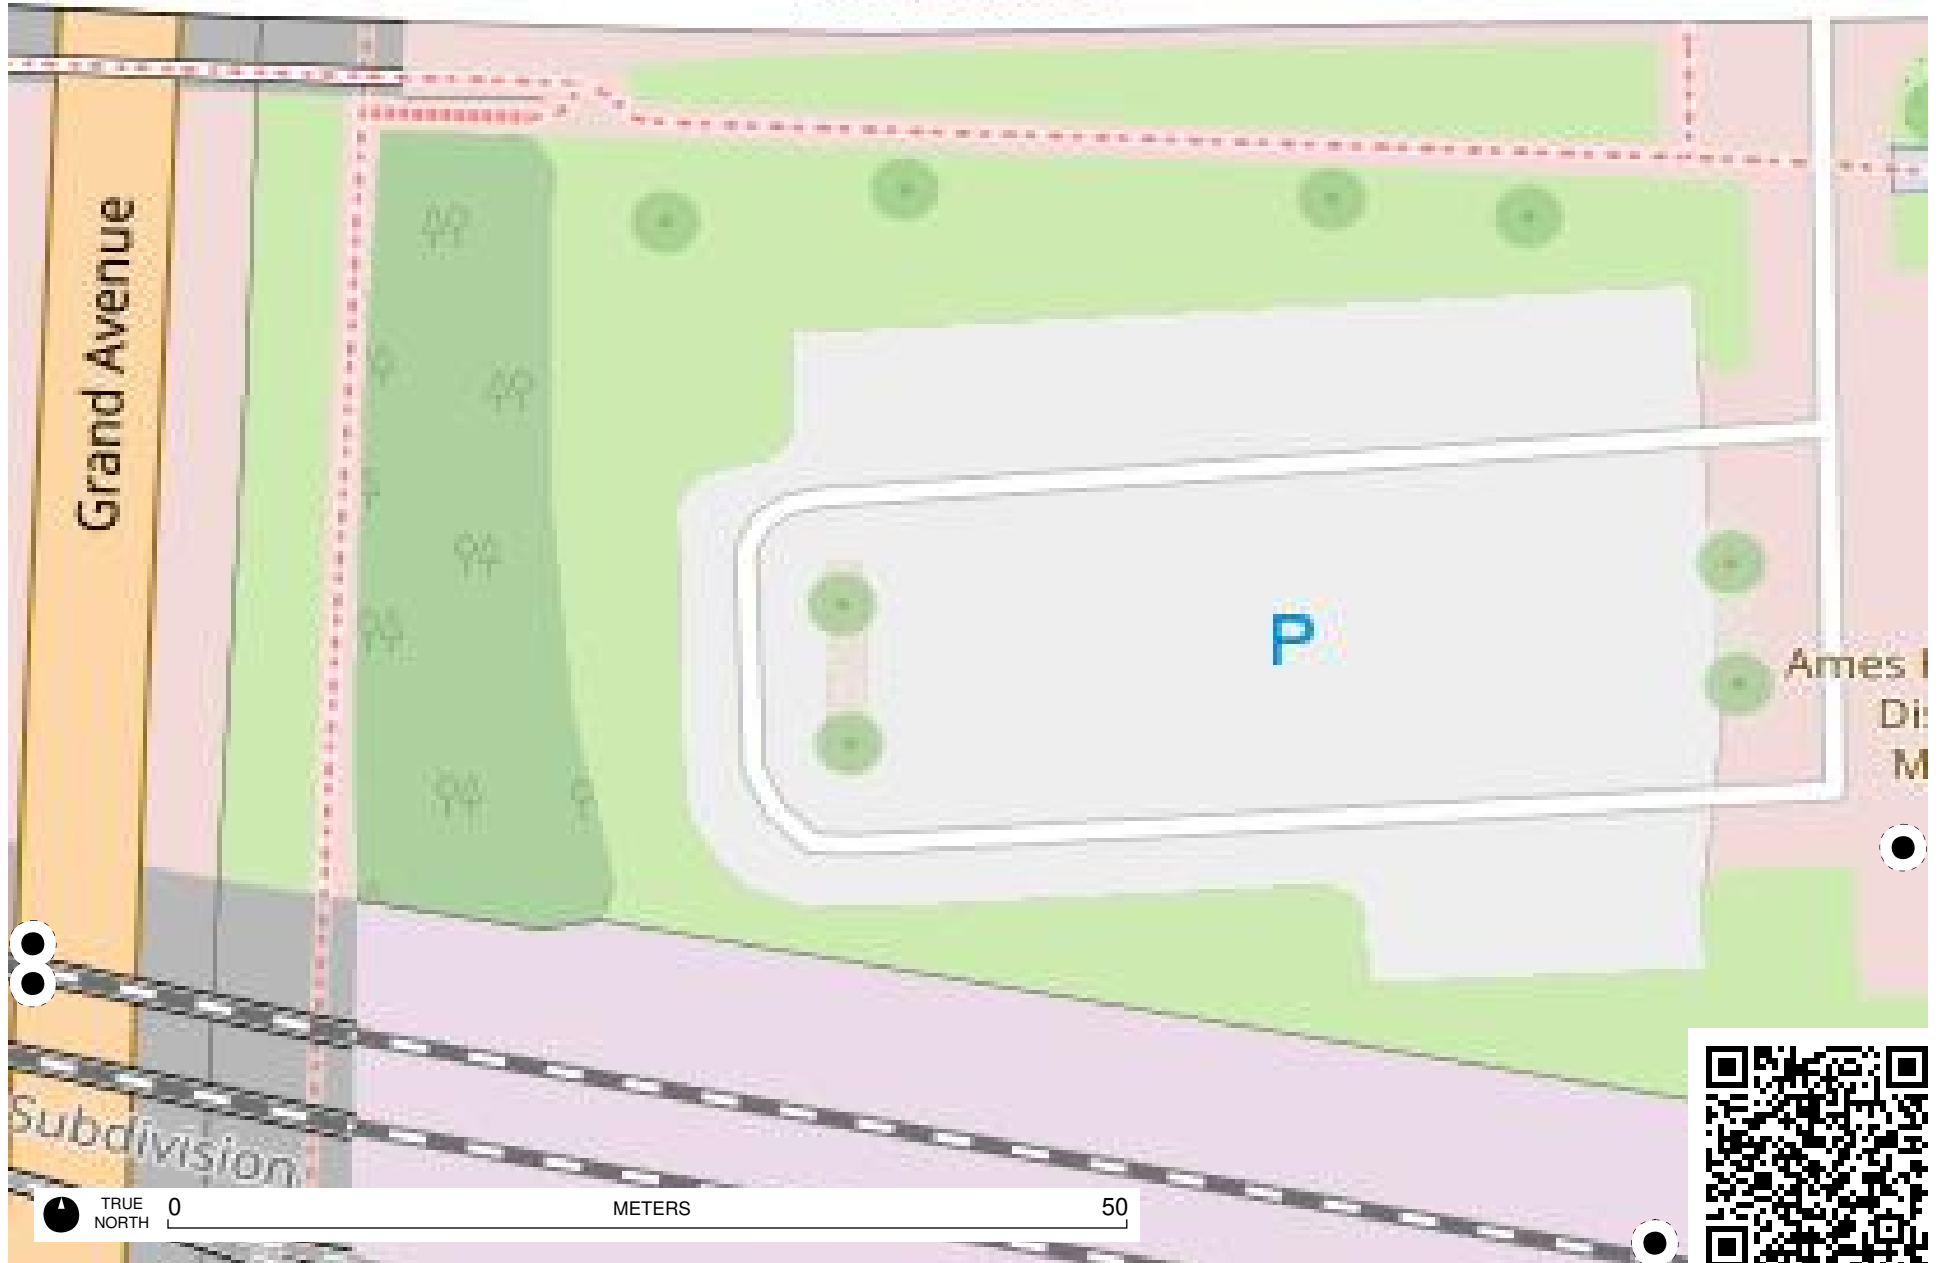

Main Street

Main Street

Grand Avenue

Ames I
Di
M

TRUE NORTH 0 METERS 50