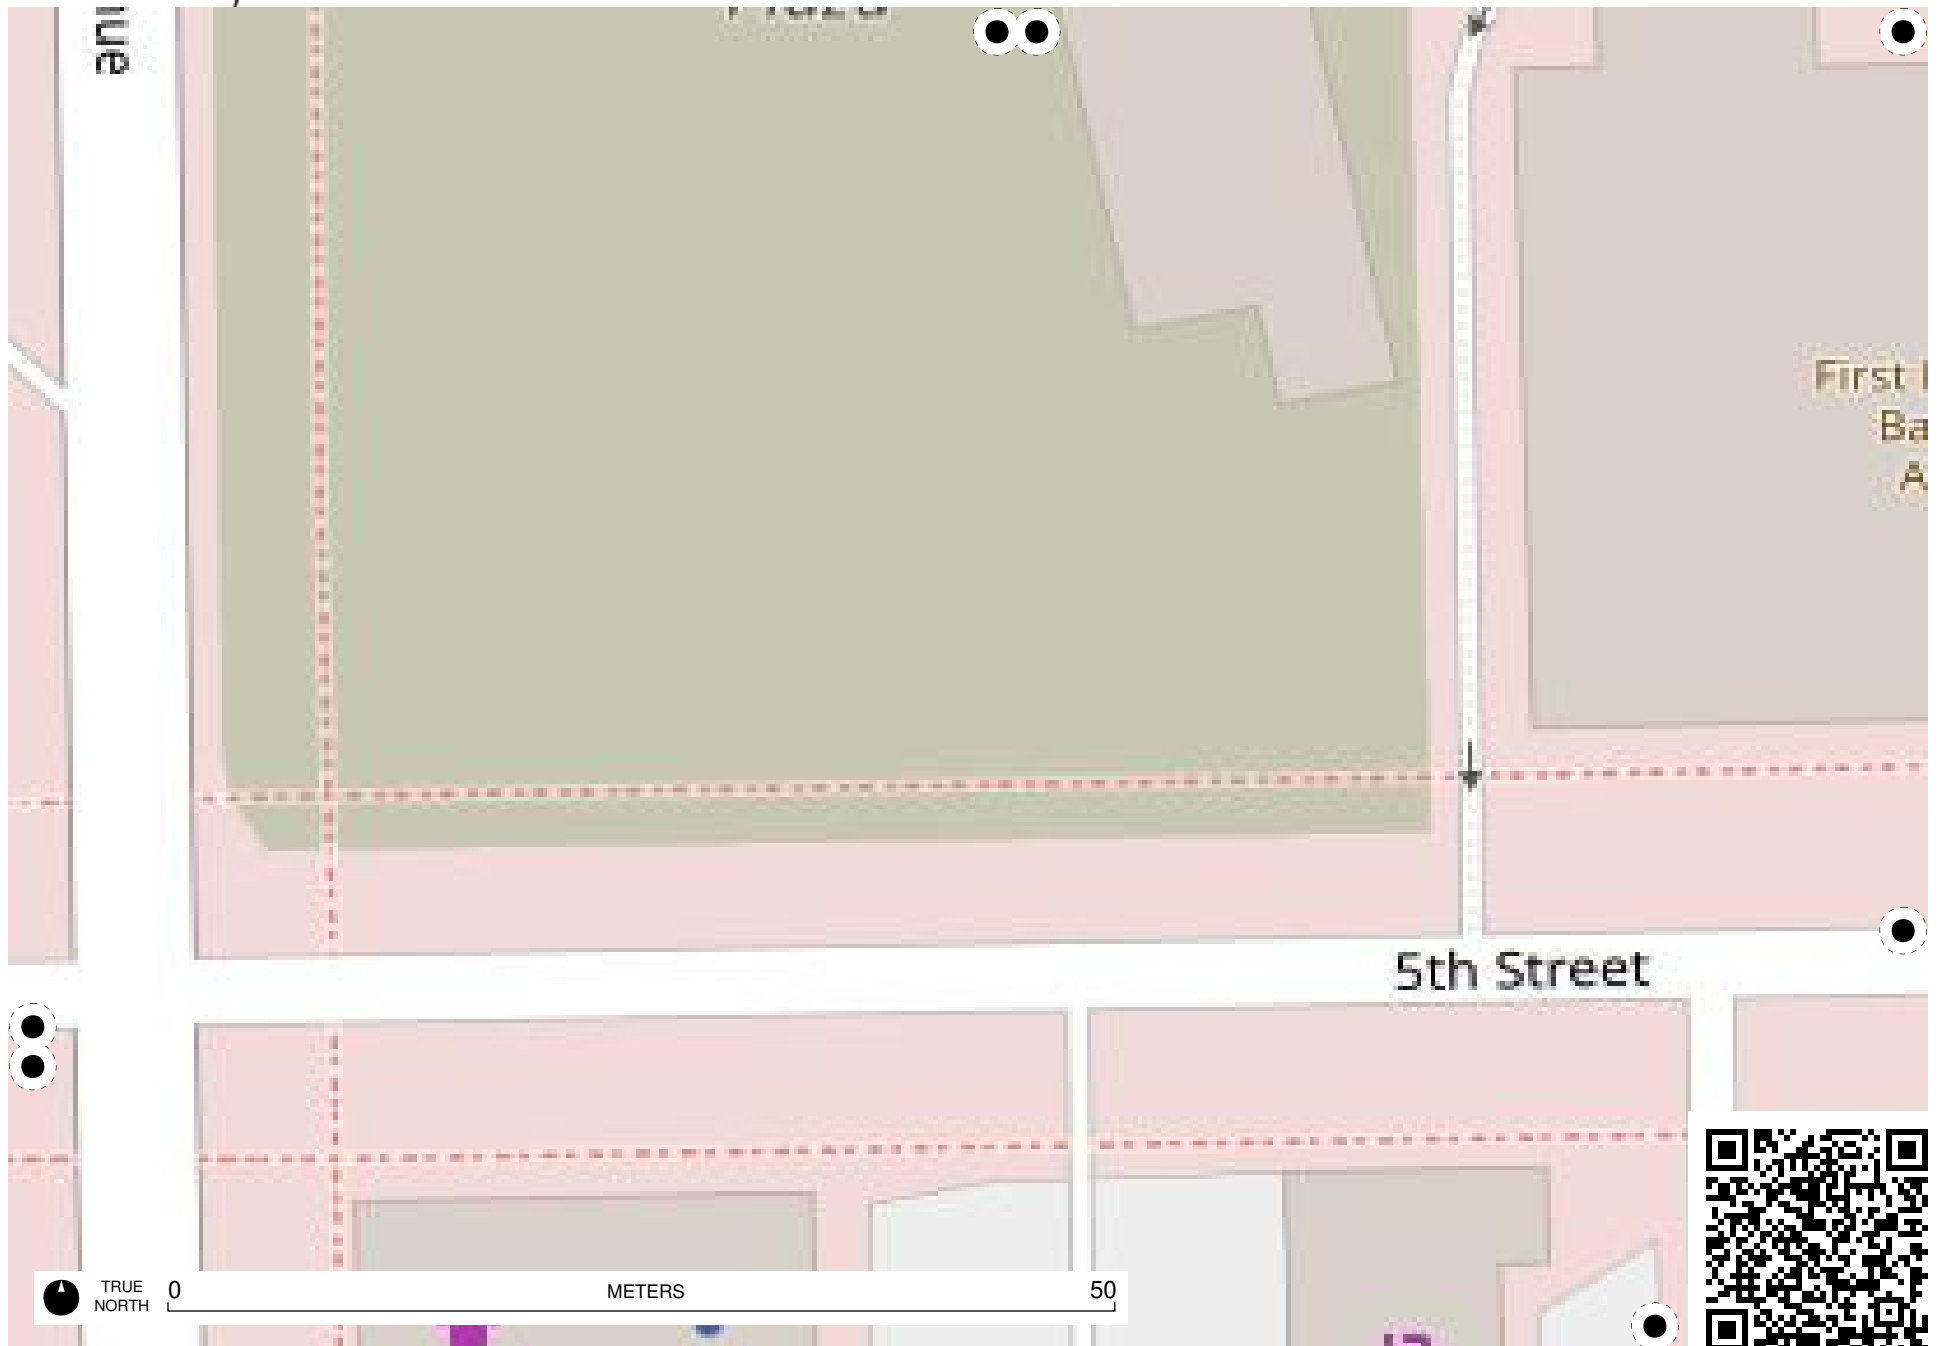

Field Papers

Field Papers

Downtown Ames SW
<https://fieldpapers.org/atlas/26bjjfy/A4>

Field Papers

Downtown Ames SW

<https://fieldpapers.org/atlasses/26bjjfy/A5>

TRUE NORTH 0 METERS 50

Field Papers

Field Papers

Main Street

Main Street

Grand Avenue

Ames I
Di
M

TRUE NORTH 0 METERS 50

Main Street

Historical
street
lural

Century
21

Pro Nails

CosmoProf

Cornbread
restaurant

TRUE NORTH 0 METERS 50

Field Papers

Downtown Ames SW
<https://fieldpapers.org/atlasses/26bjlfy/C3>