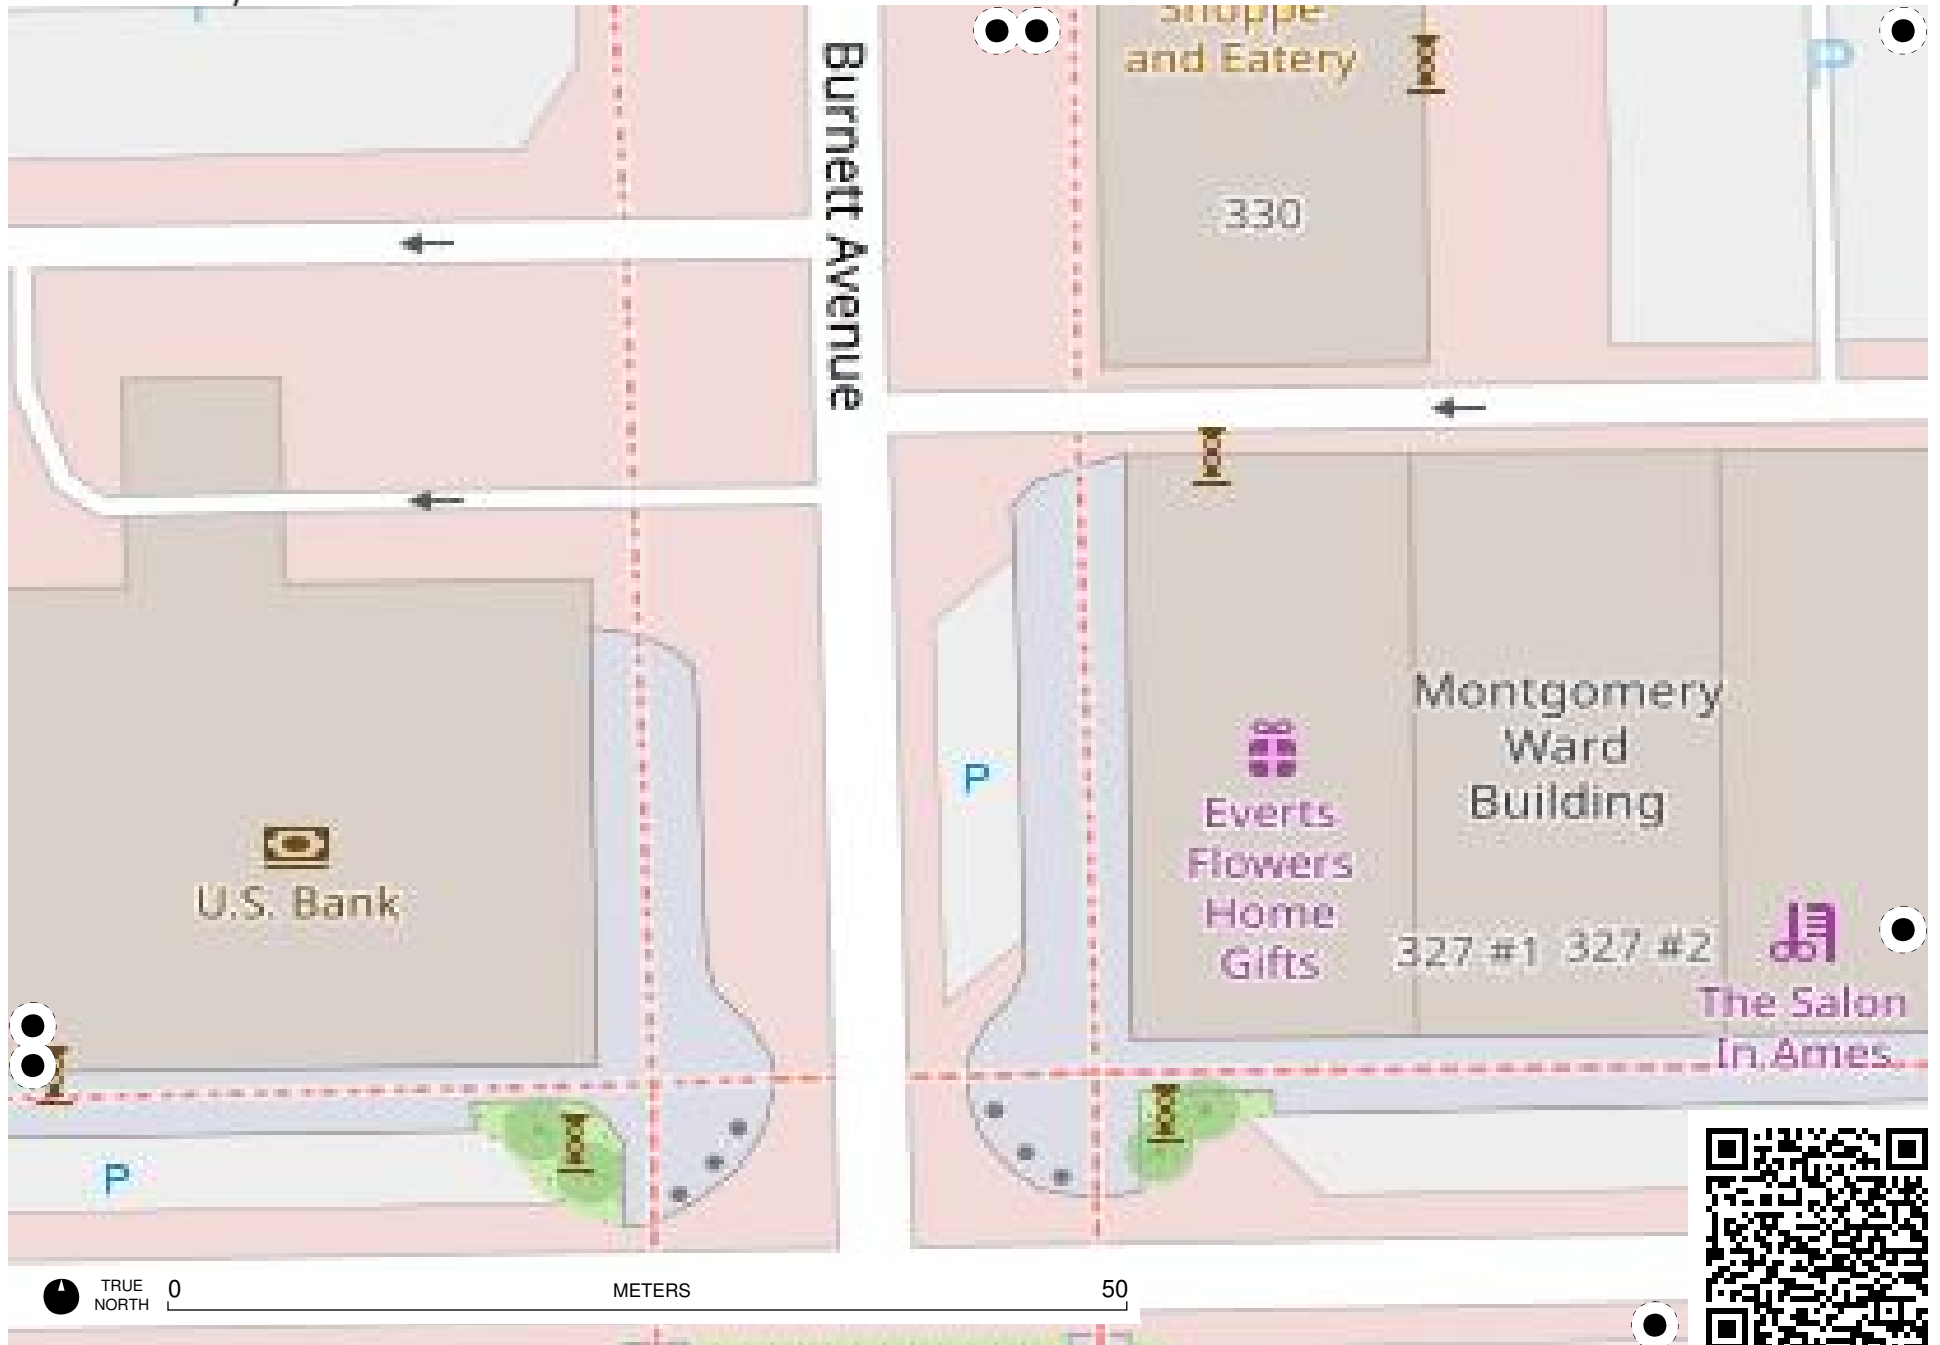

Field Papers

Field Papers

Downtown Ames SW
<https://fieldpapers.org/atlas/26bjjfy/A4>

Field Papers

Downtown Ames SW

<https://fieldpapers.org/atlasses/26bjjfy/A5>

TRUE NORTH 0 METERS 50

Field Papers

Field Papers

Main Street

Main Street

Grand Avenue

Ames I
Di
M

TRUE NORTH 0 METERS 50

Main Street

Historical
street
lural

Century
21

Pro Nails

CosmoProf

Cornbread
restaurant

TRUE NORTH 0 METERS 50

Field Papers

Downtown Ames SW
<https://fieldpapers.org/atlasses/26bjlfy/C3>