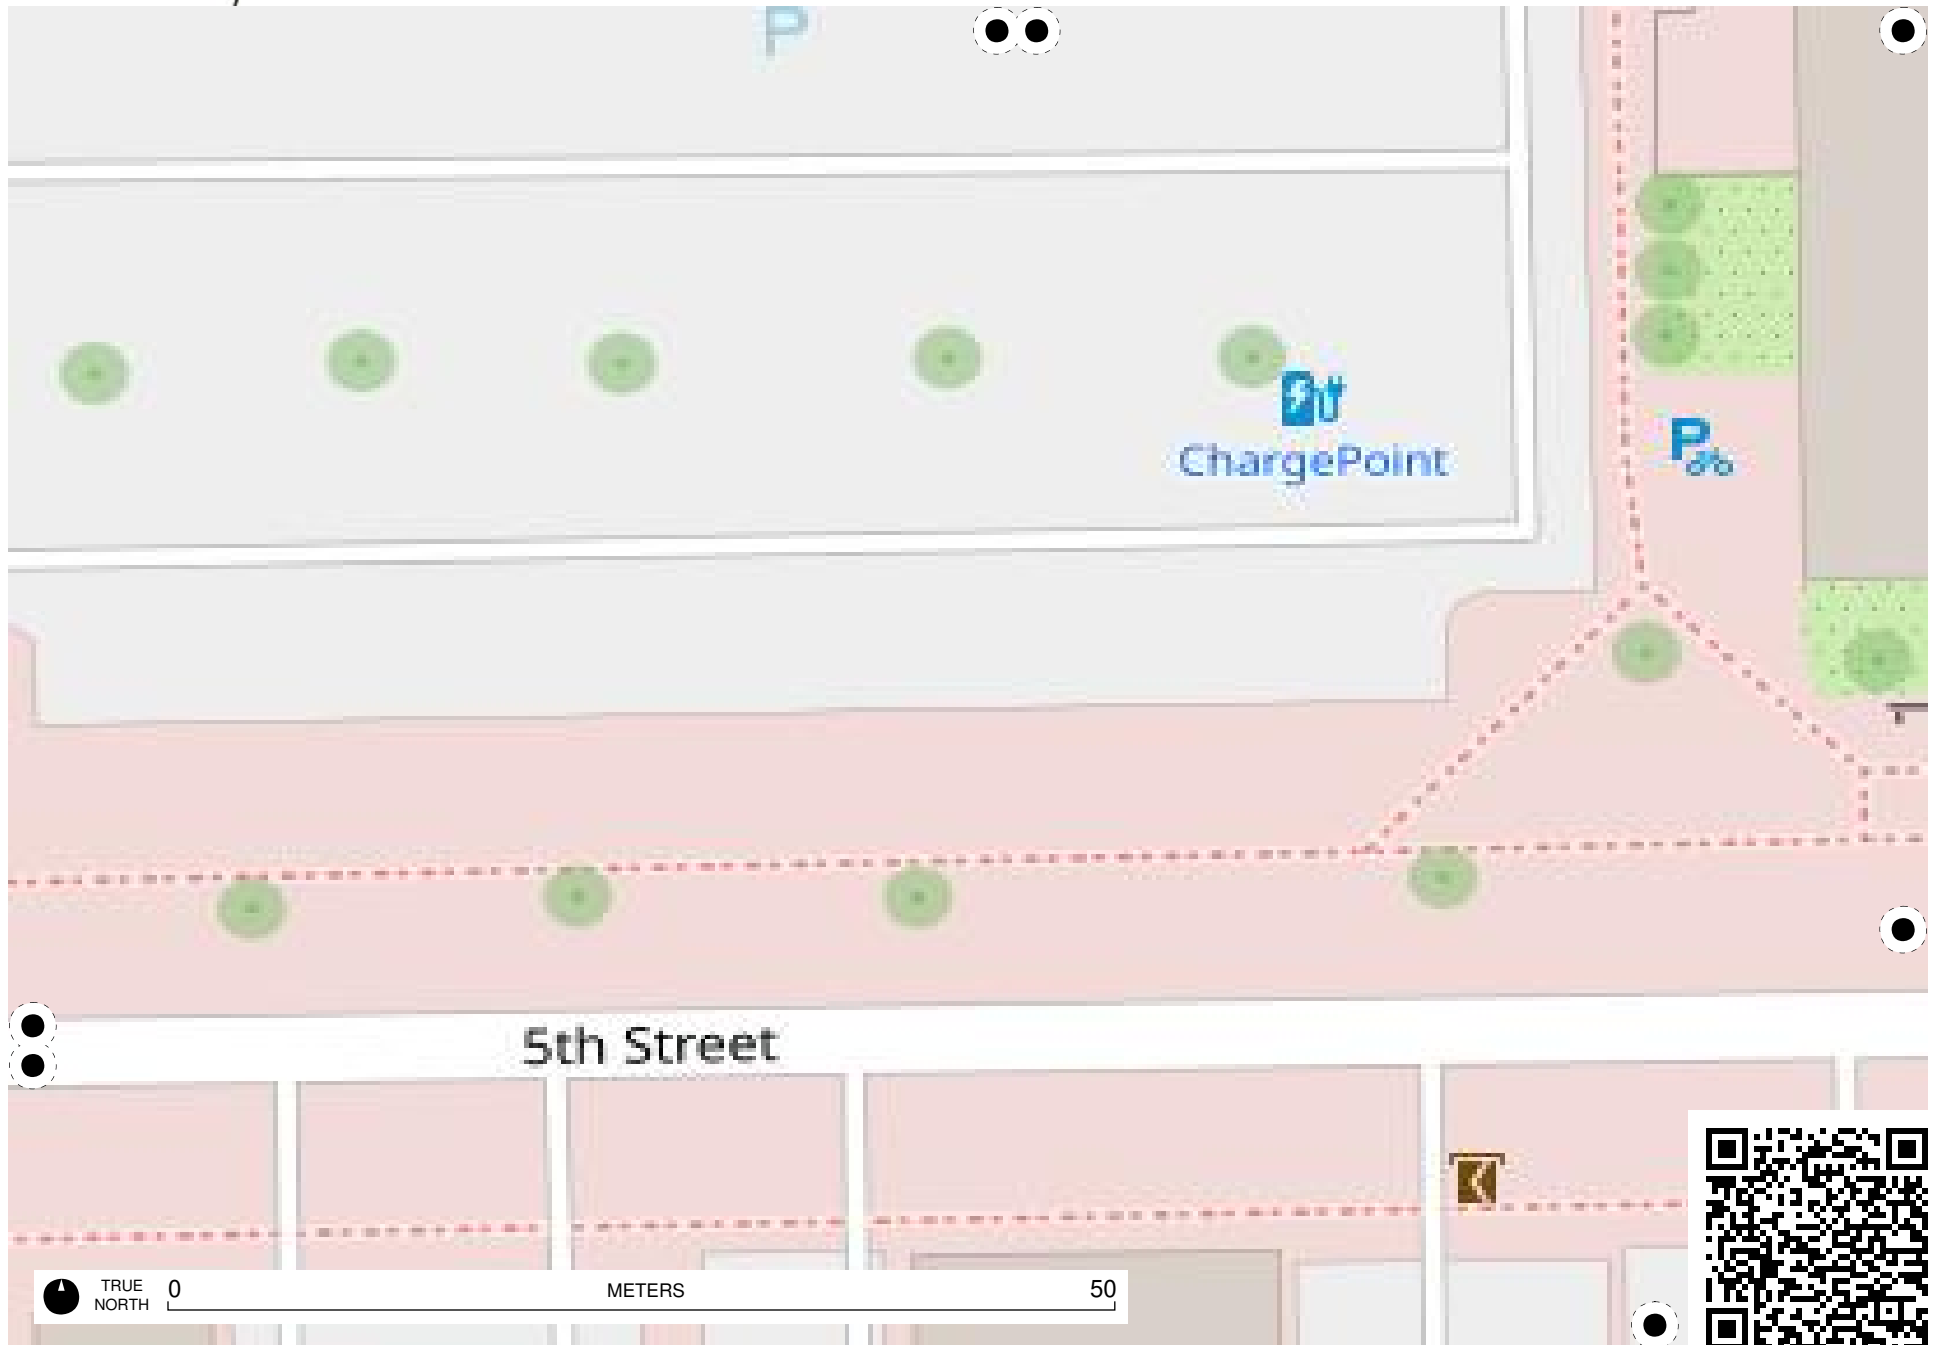

Field Papers

Field Papers

Downtown Ames SW
<https://fieldpapers.org/atlas/26bjjfy/A4>

Field Papers

Downtown Ames SW

<https://fieldpapers.org/atlasses/26bjjfy/A5>

TRUE NORTH 0 METERS 50

Field Papers

Field Papers

Main Street

Main Street

Grand Avenue

Ames I
Di
M

TRUE NORTH 0 METERS 50

Main Street

Historical
street
lural

Century
21

Pro Nails

CosmoProf

Cornbread
restaurant

TRUE NORTH 0 METERS 50

Field Papers

Downtown Ames SW
<https://fieldpapers.org/atlasses/26bjlfy/C3>