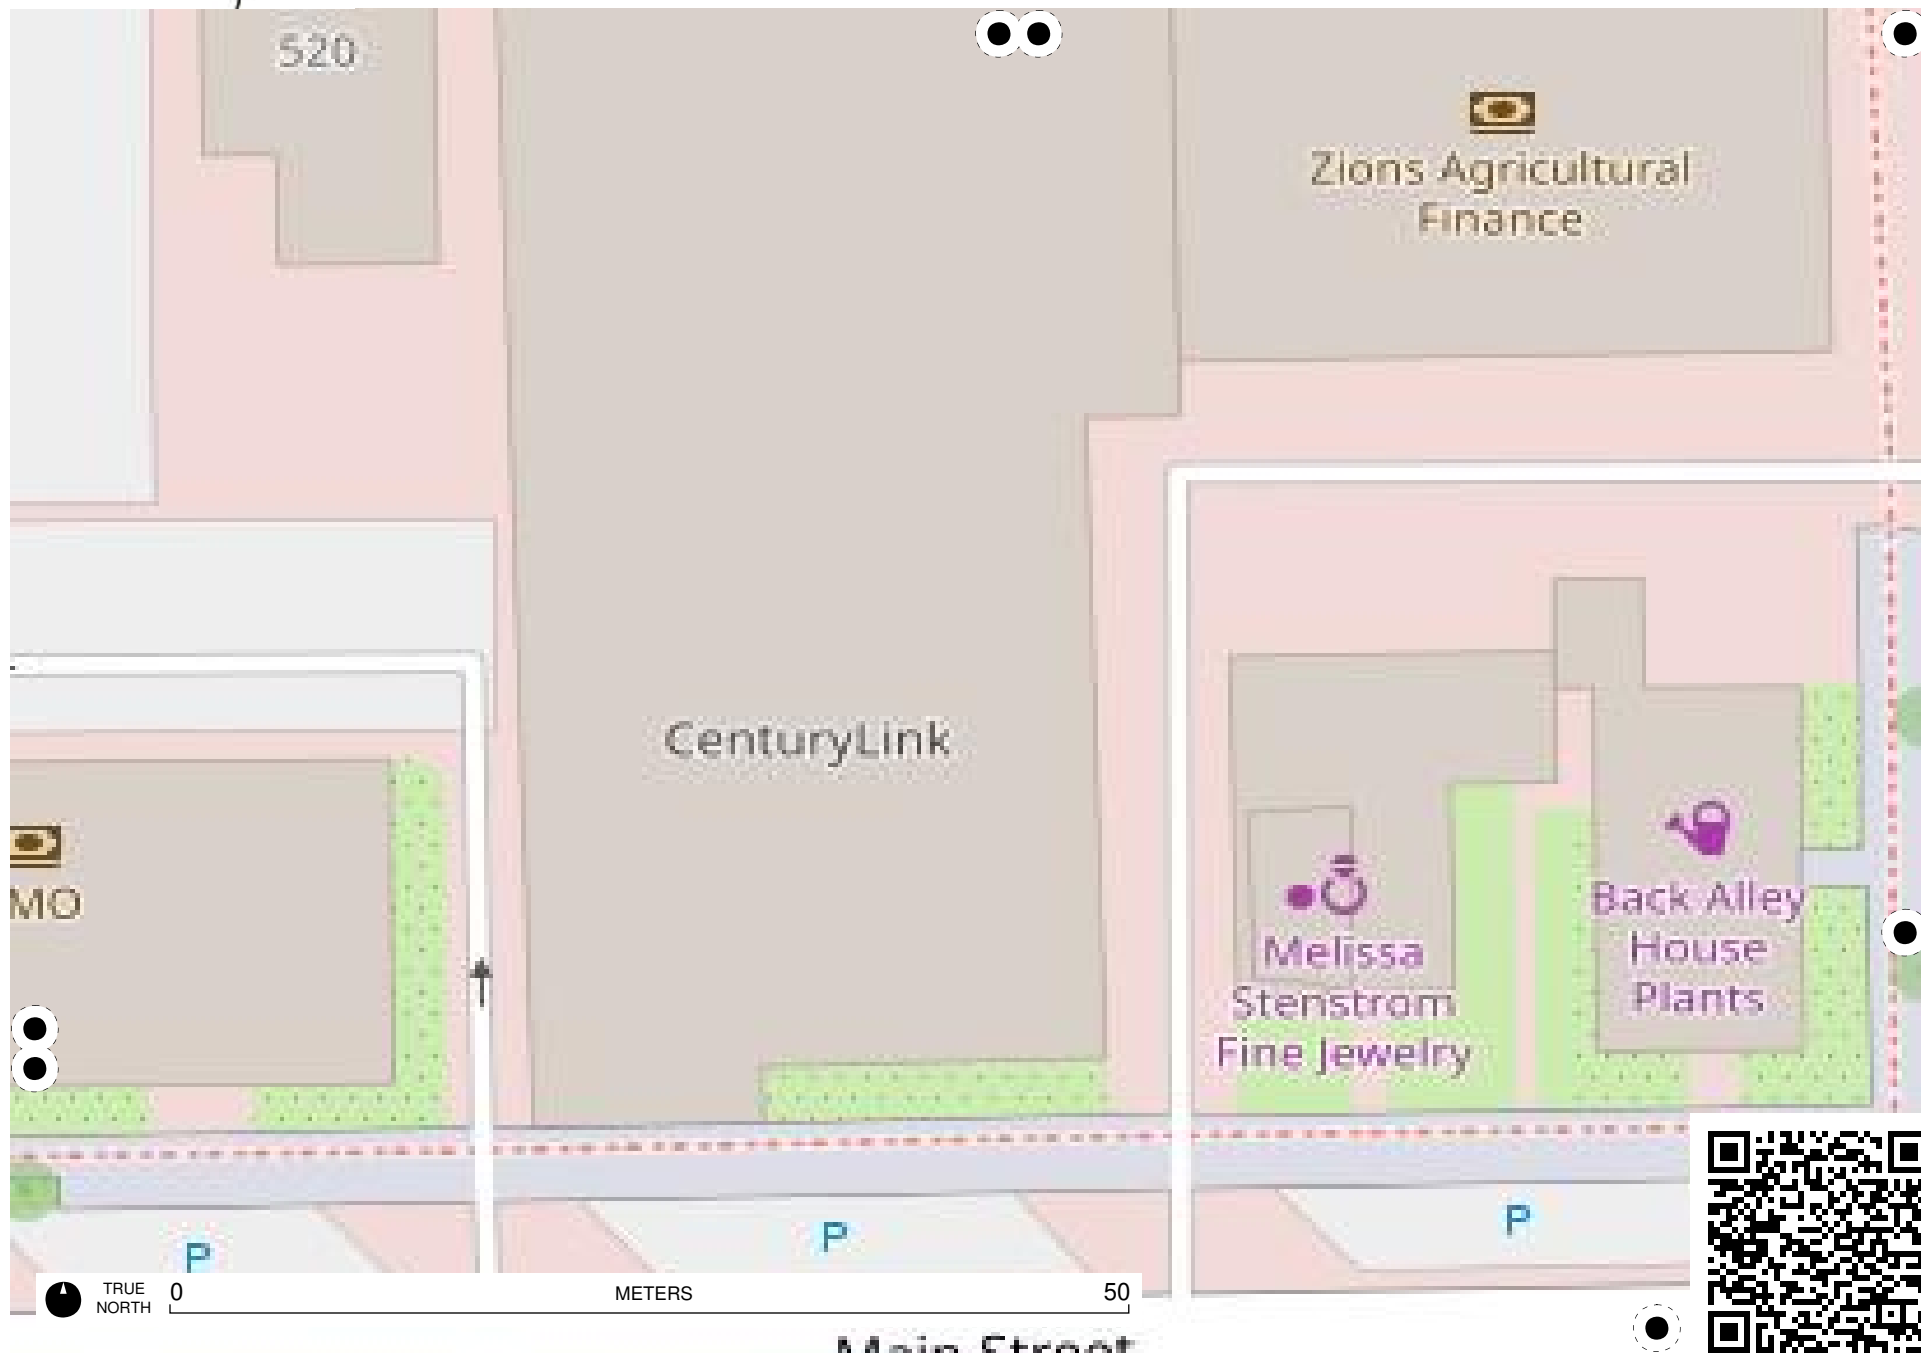

Field Papers

Field Papers

Downtown Ames SW
<https://fieldpapers.org/atlas/26bjjfy/A4>

Field Papers

Downtown Ames SW

<https://fieldpapers.org/atlasses/26bjjfy/A5>

TRUE NORTH 0 METERS 50

Field Papers

Field Papers

Main Street

Main Street

Grand Avenue

Ames I
Di
M

TRUE NORTH 0 METERS 50

Main Street

Historical
street
lural

Century
21

Pro Nails

CosmoProf

Cornbread
restaurant

TRUE NORTH 0 METERS 50

Field Papers

Downtown Ames SW
<https://fieldpapers.org/atlasses/26bjlfy/C3>