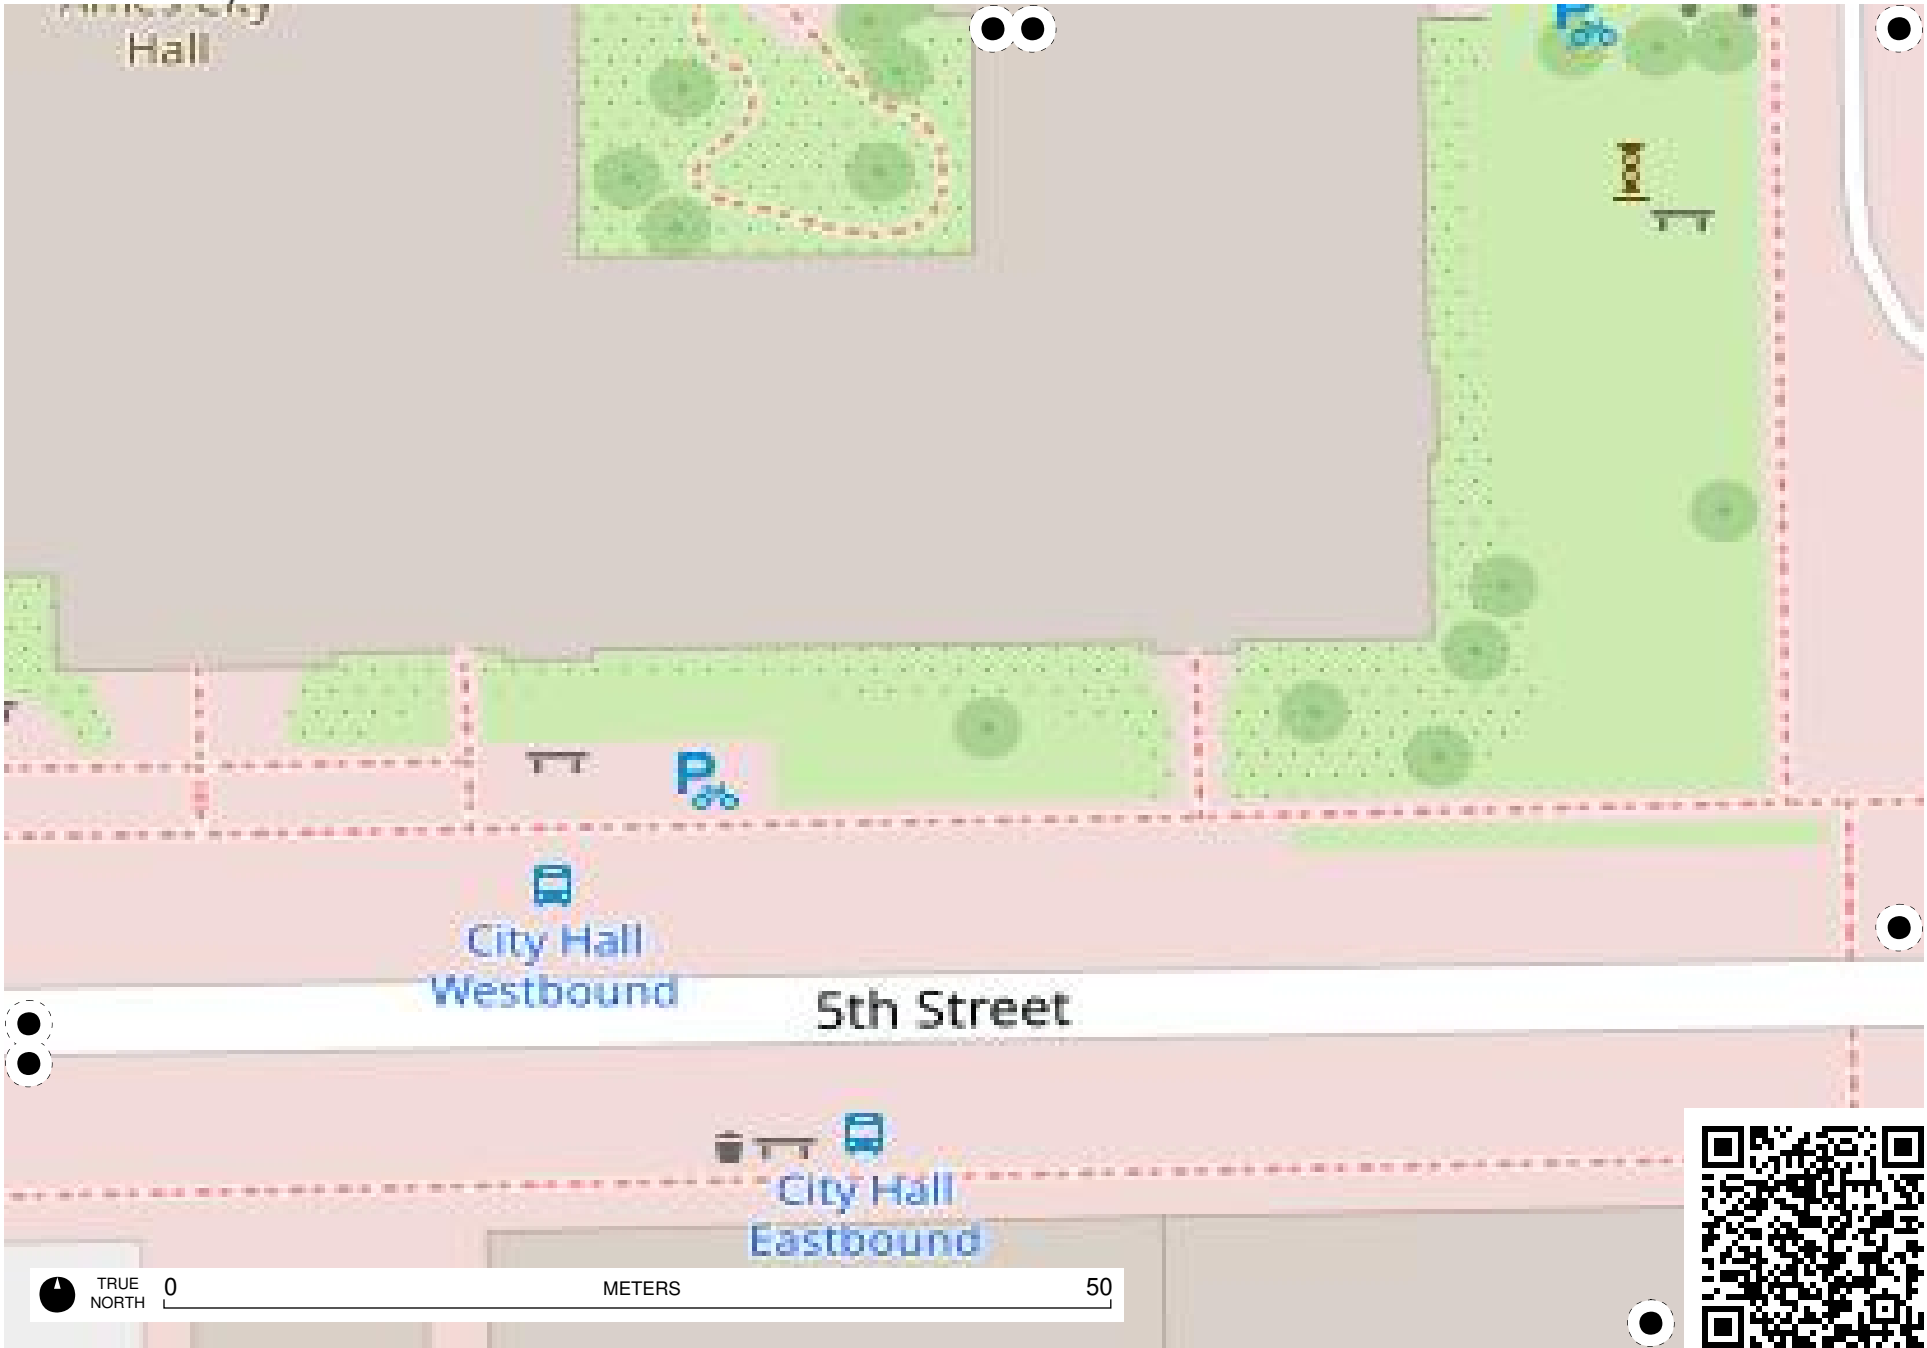

Field Papers

Field Papers

Downtown Ames SW
<https://fieldpapers.org/atlas/26bjjfy/A4>

Field Papers

Downtown Ames SW

<https://fieldpapers.org/atlasses/26bjjfy/A5>

TRUE NORTH 0 METERS 50

Field Papers

Field Papers

Main Street

Main Street

Grand Avenue

Ames I
Di
M

TRUE NORTH 0 METERS 50

Main Street

Historical
street
lural

Century
21

Pro Nails

CosmoProf

Cornbread
restaurant

TRUE NORTH 0 METERS 50

Field Papers

Downtown Ames SW
<https://fieldpapers.org/atlasses/26bjlfy/C3>