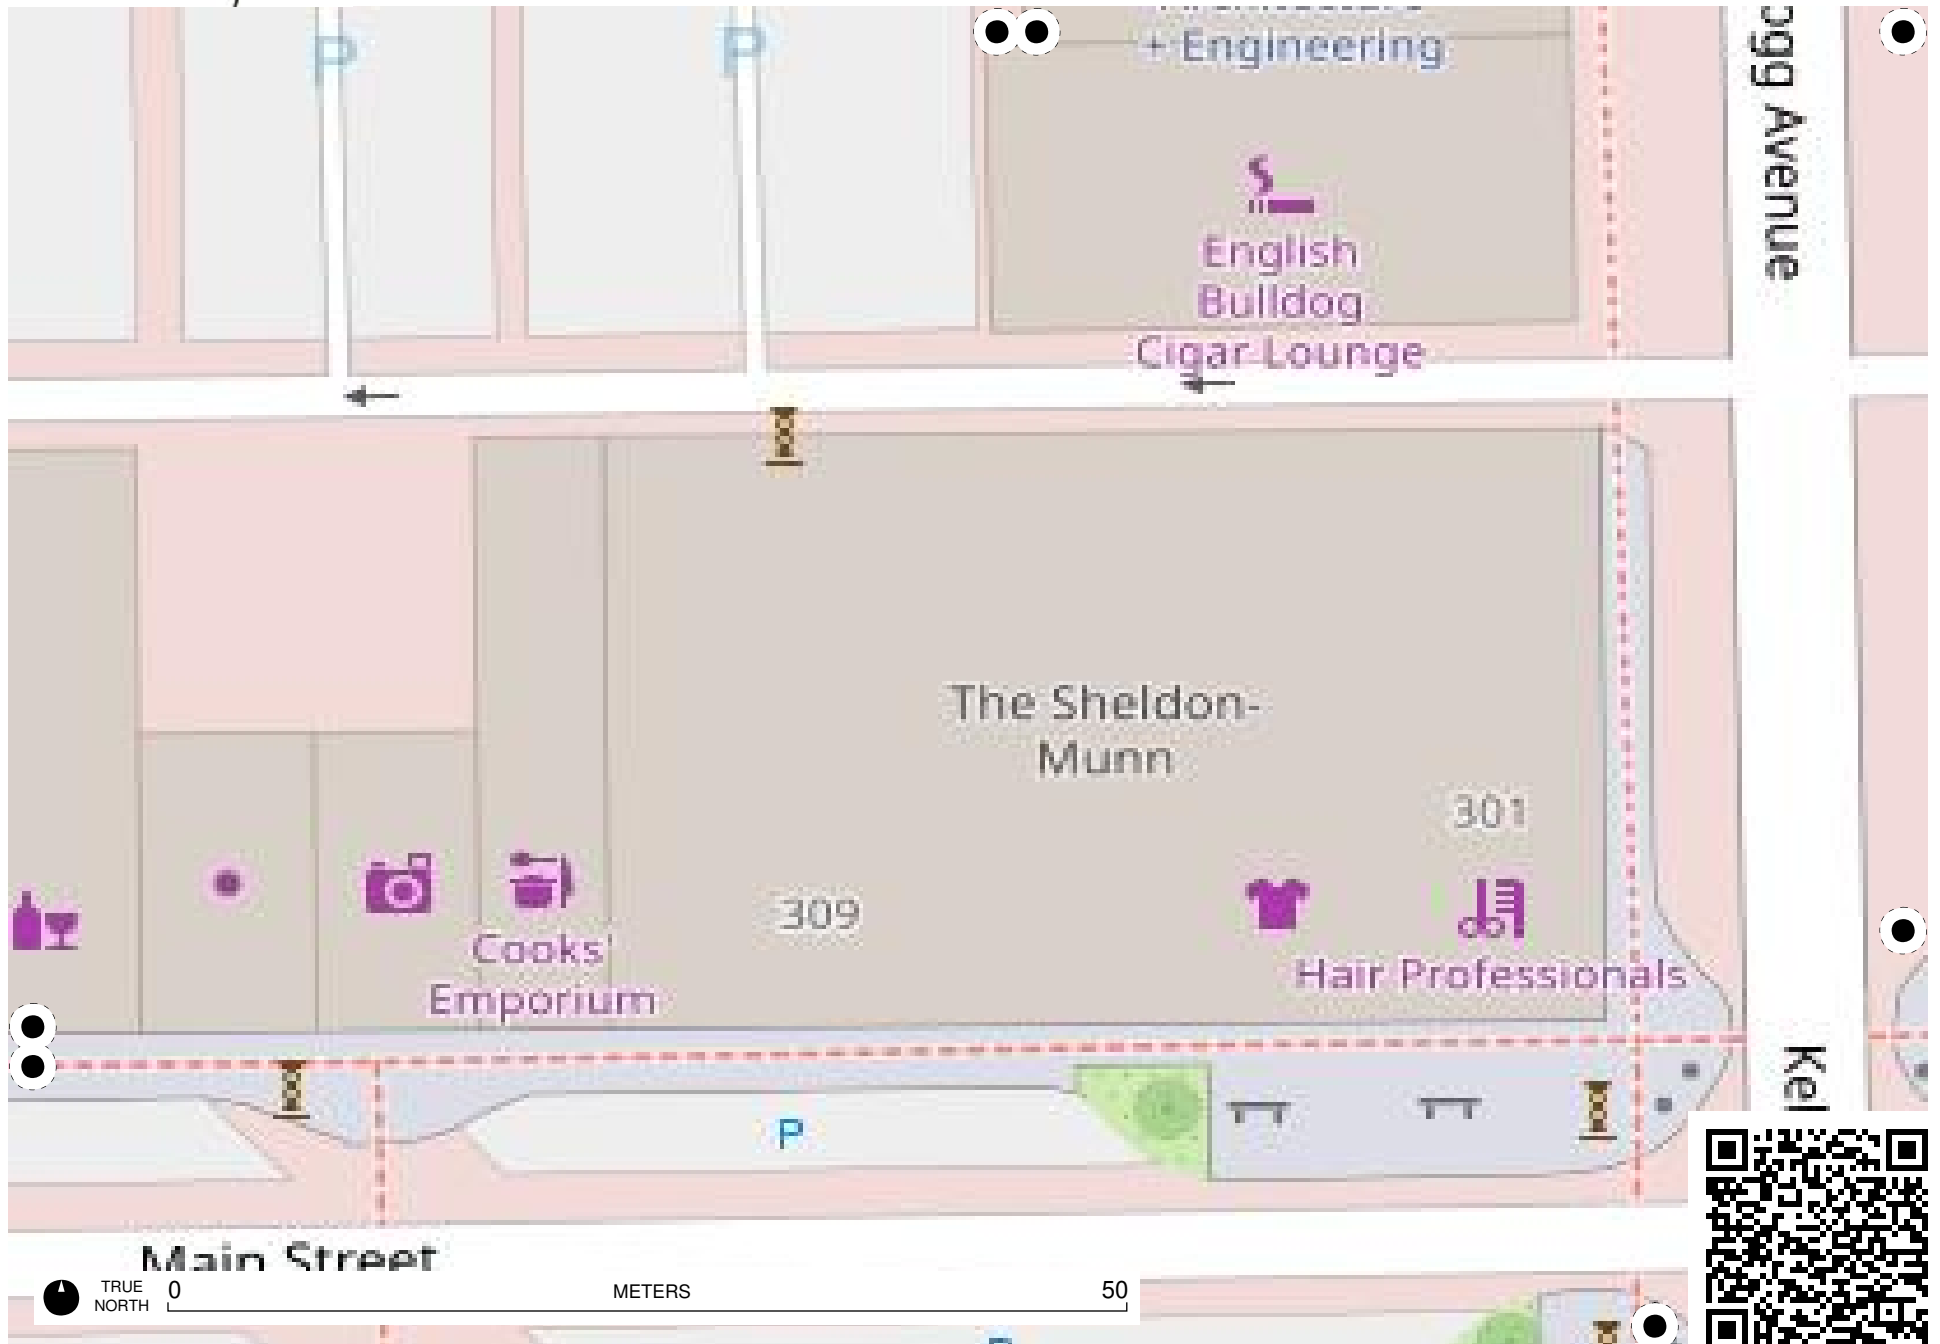

Field Papers

Field Papers

Downtown Ames SW
<https://fieldpapers.org/atlas/26bjjfy/A4>

Field Papers

Downtown Ames SW

<https://fieldpapers.org/atlasses/26bjjfy/A5>

TRUE NORTH 0 METERS 50

Field Papers

Field Papers

Main Street

Main Street

Grand Avenue

Ames I
Di
M

TRUE NORTH 0 METERS 50

Main Street

Historical
street
lural

Century
21

Pro Nails

CosmoProf

Cornbread
restaurant

TRUE NORTH 0 METERS 50

Field Papers

Downtown Ames SW
<https://fieldpapers.org/atlasses/26bjlfy/C3>