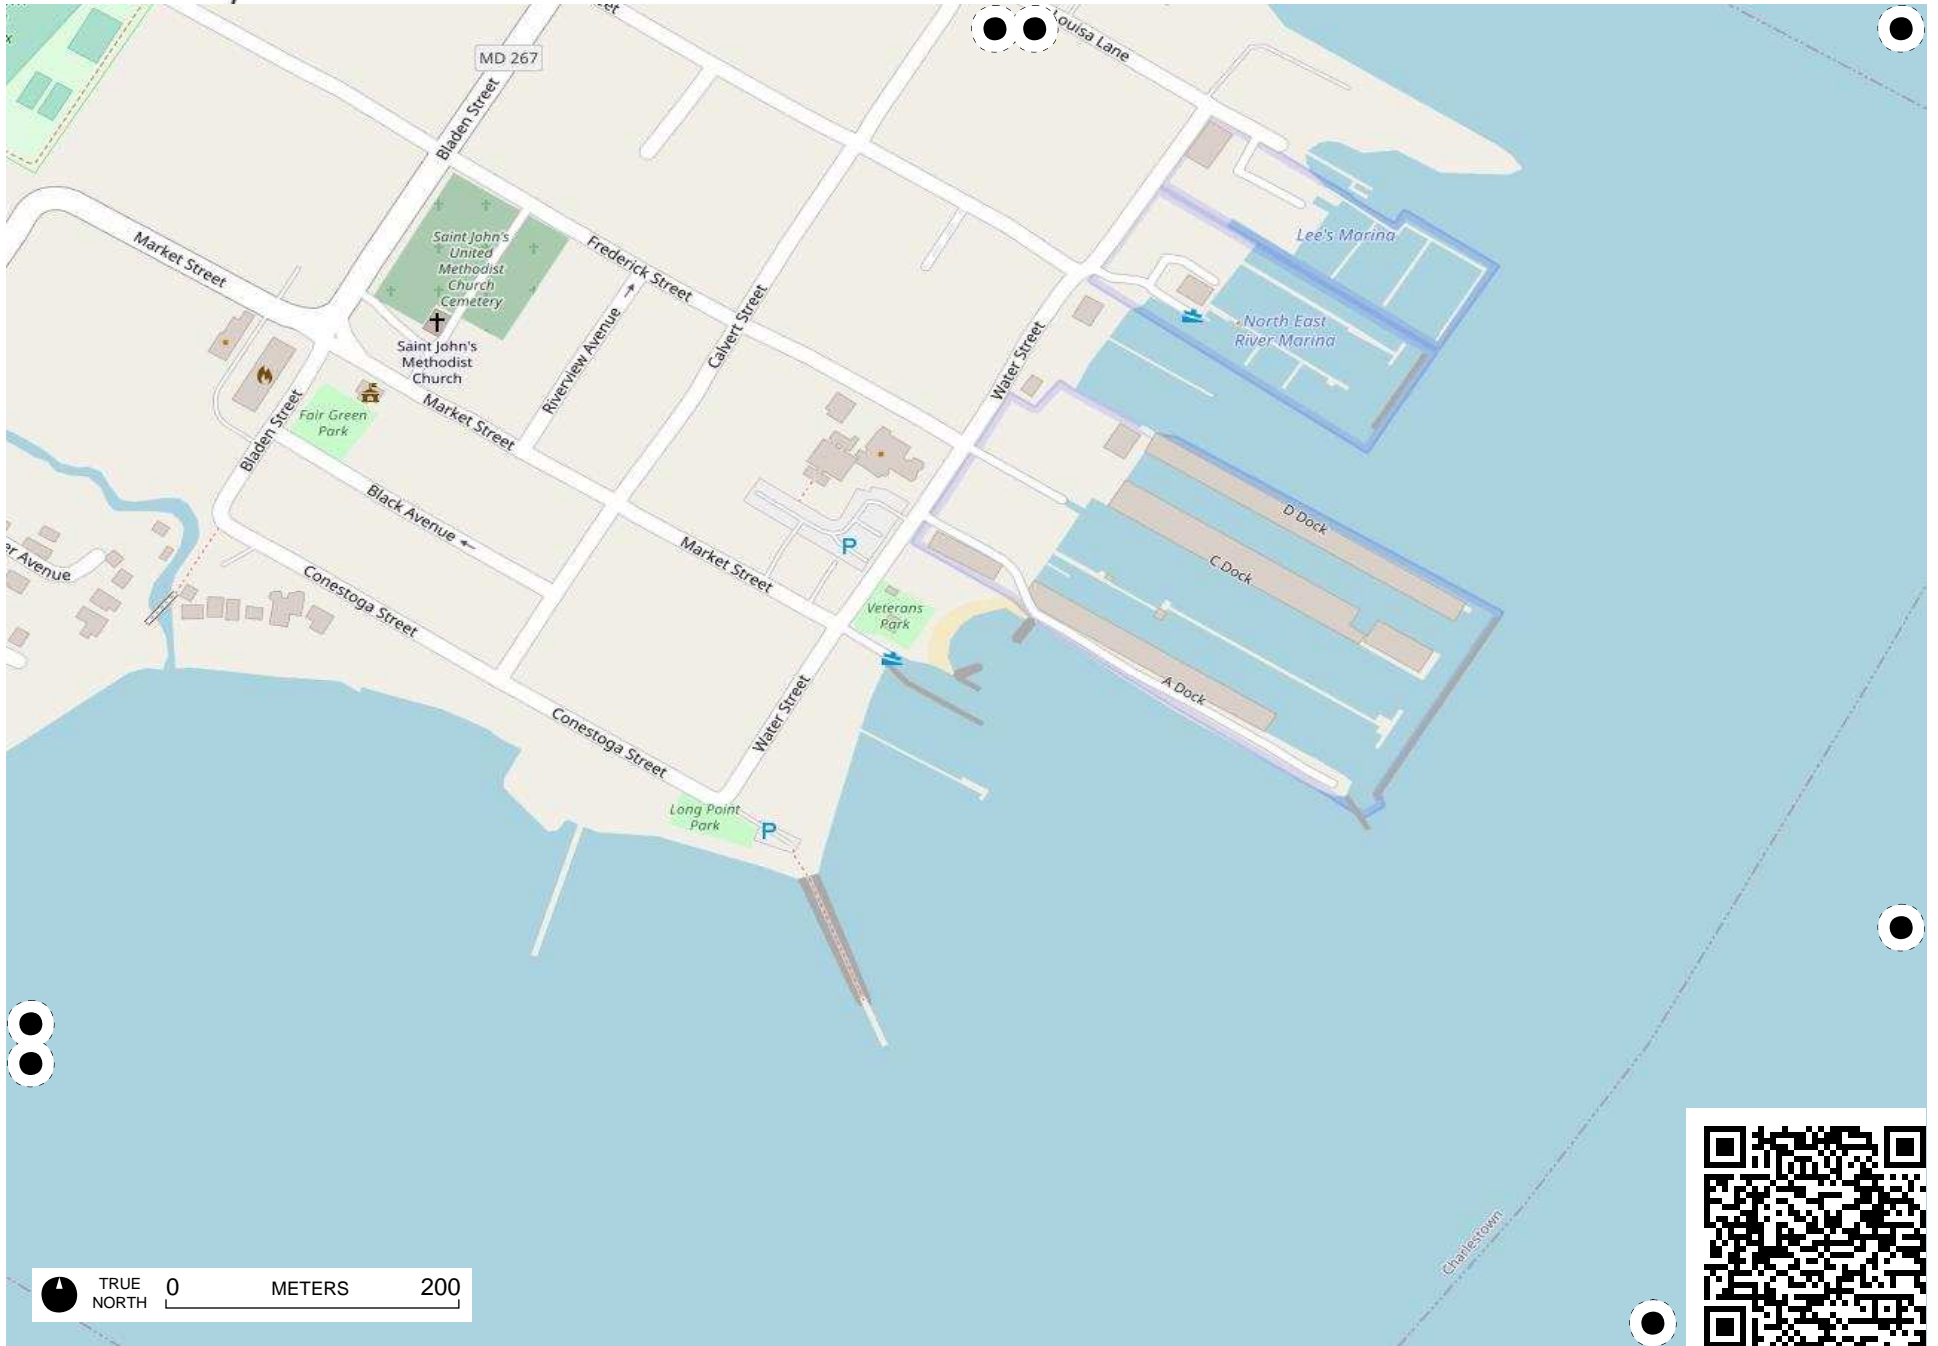

TRUE NORTH 0 METERS 700

Field Papers

Charlestown

<http://fieldpapers-web.herokuapp.com/atlas/255515gc/A1>

TRUE NORTH 0 METERS 200

Field Papers

Charlestown

<http://fieldpapers-web.herokuapp.com/atlasses/255515gc/A2>

TRUE NORTH 0 METERS 200