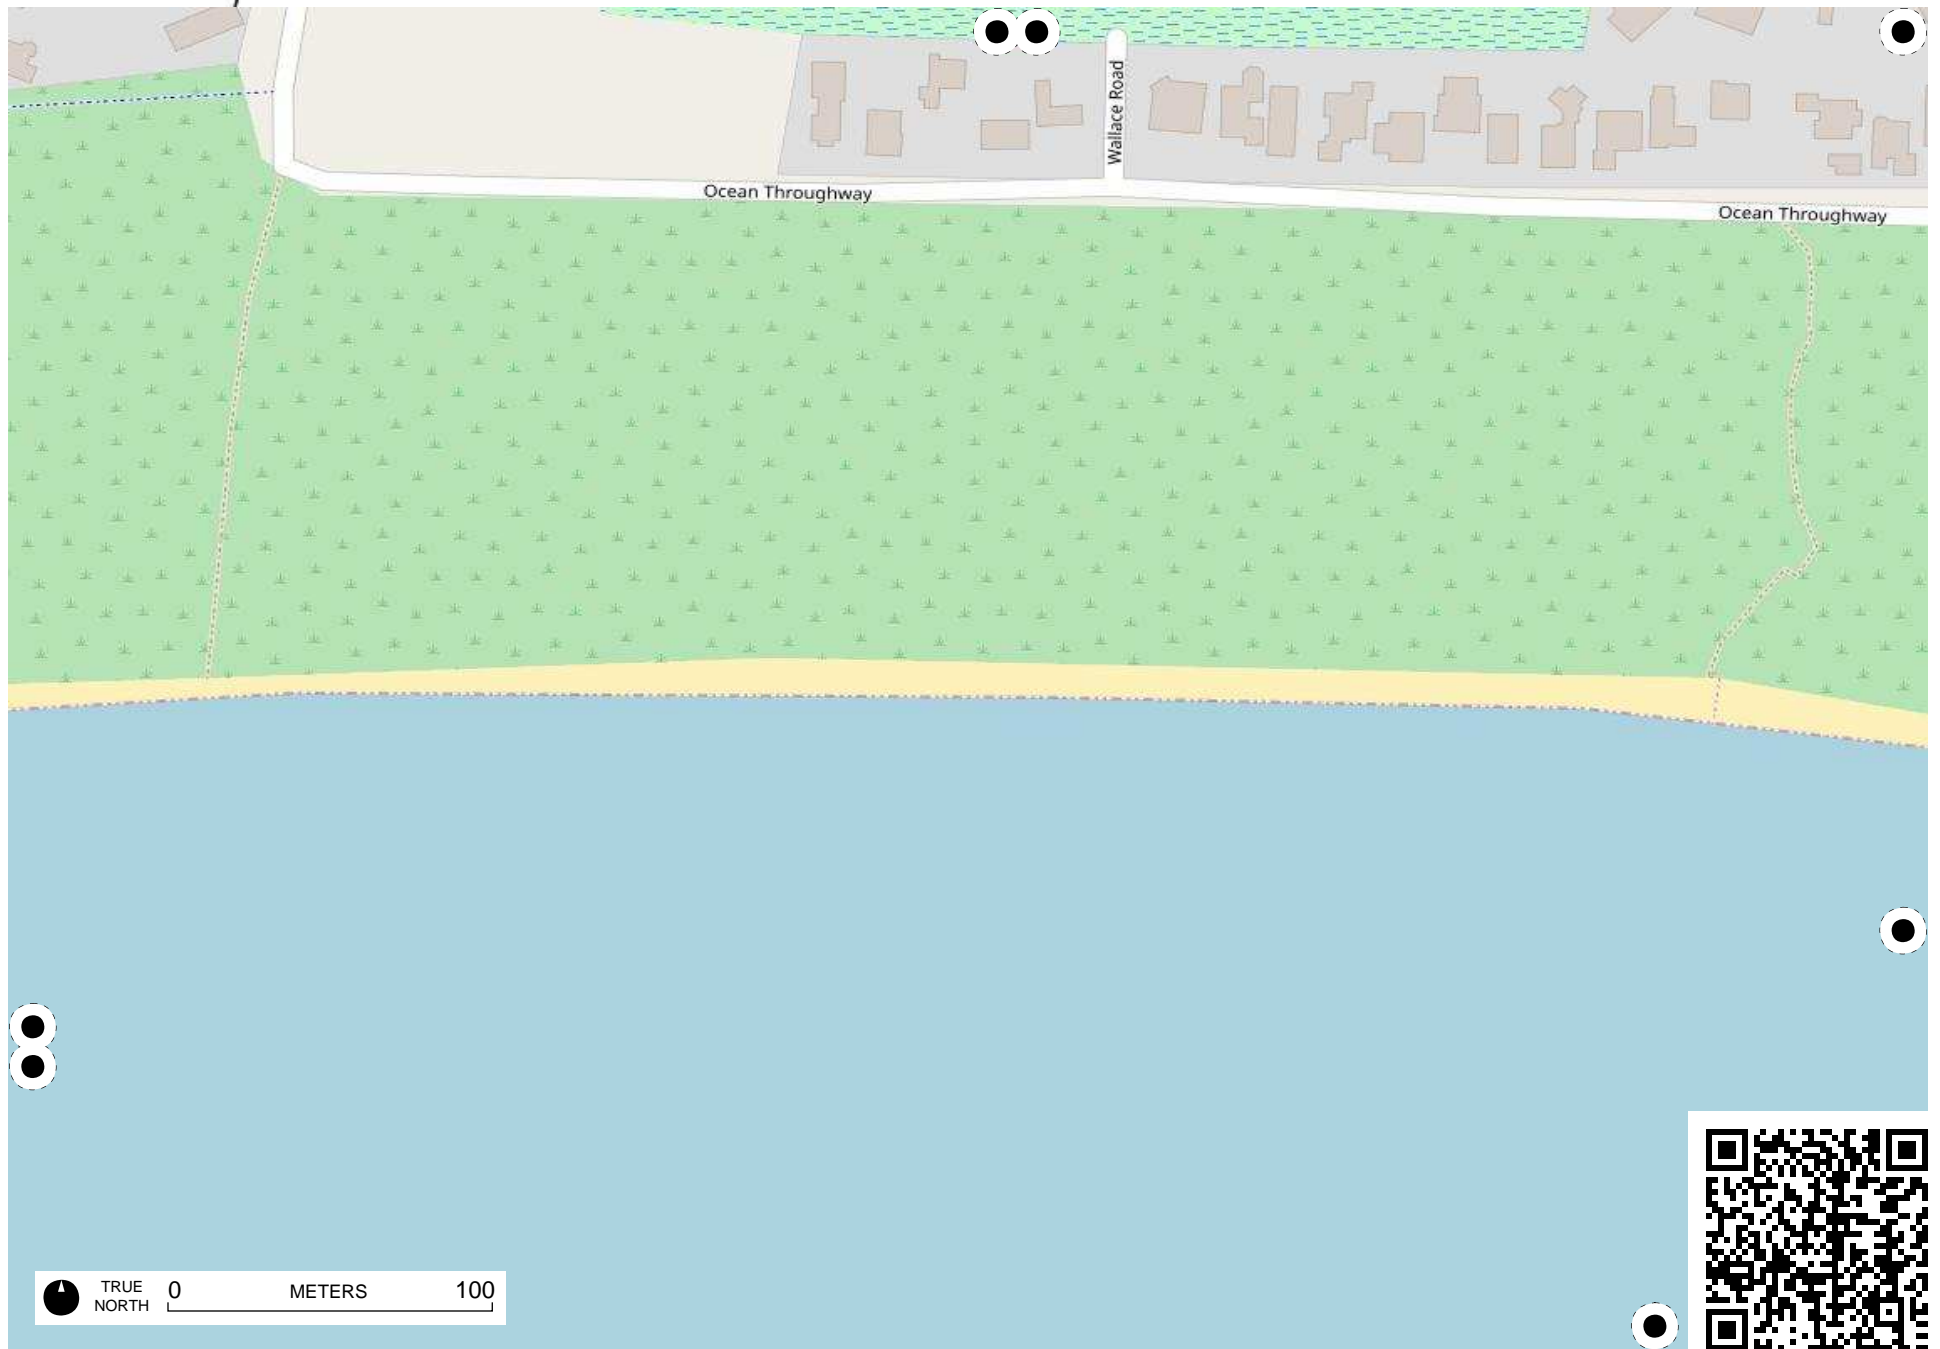

# Field Papers

Great ocean road

<http://fieldpapers.org/atlasses/24uwgtbd/A1>

# Field Papers

Great ocean road

<http://fieldpapers.org/atlas/24uwgtbd/A2>

TRUE NORTH 0 METERS 100