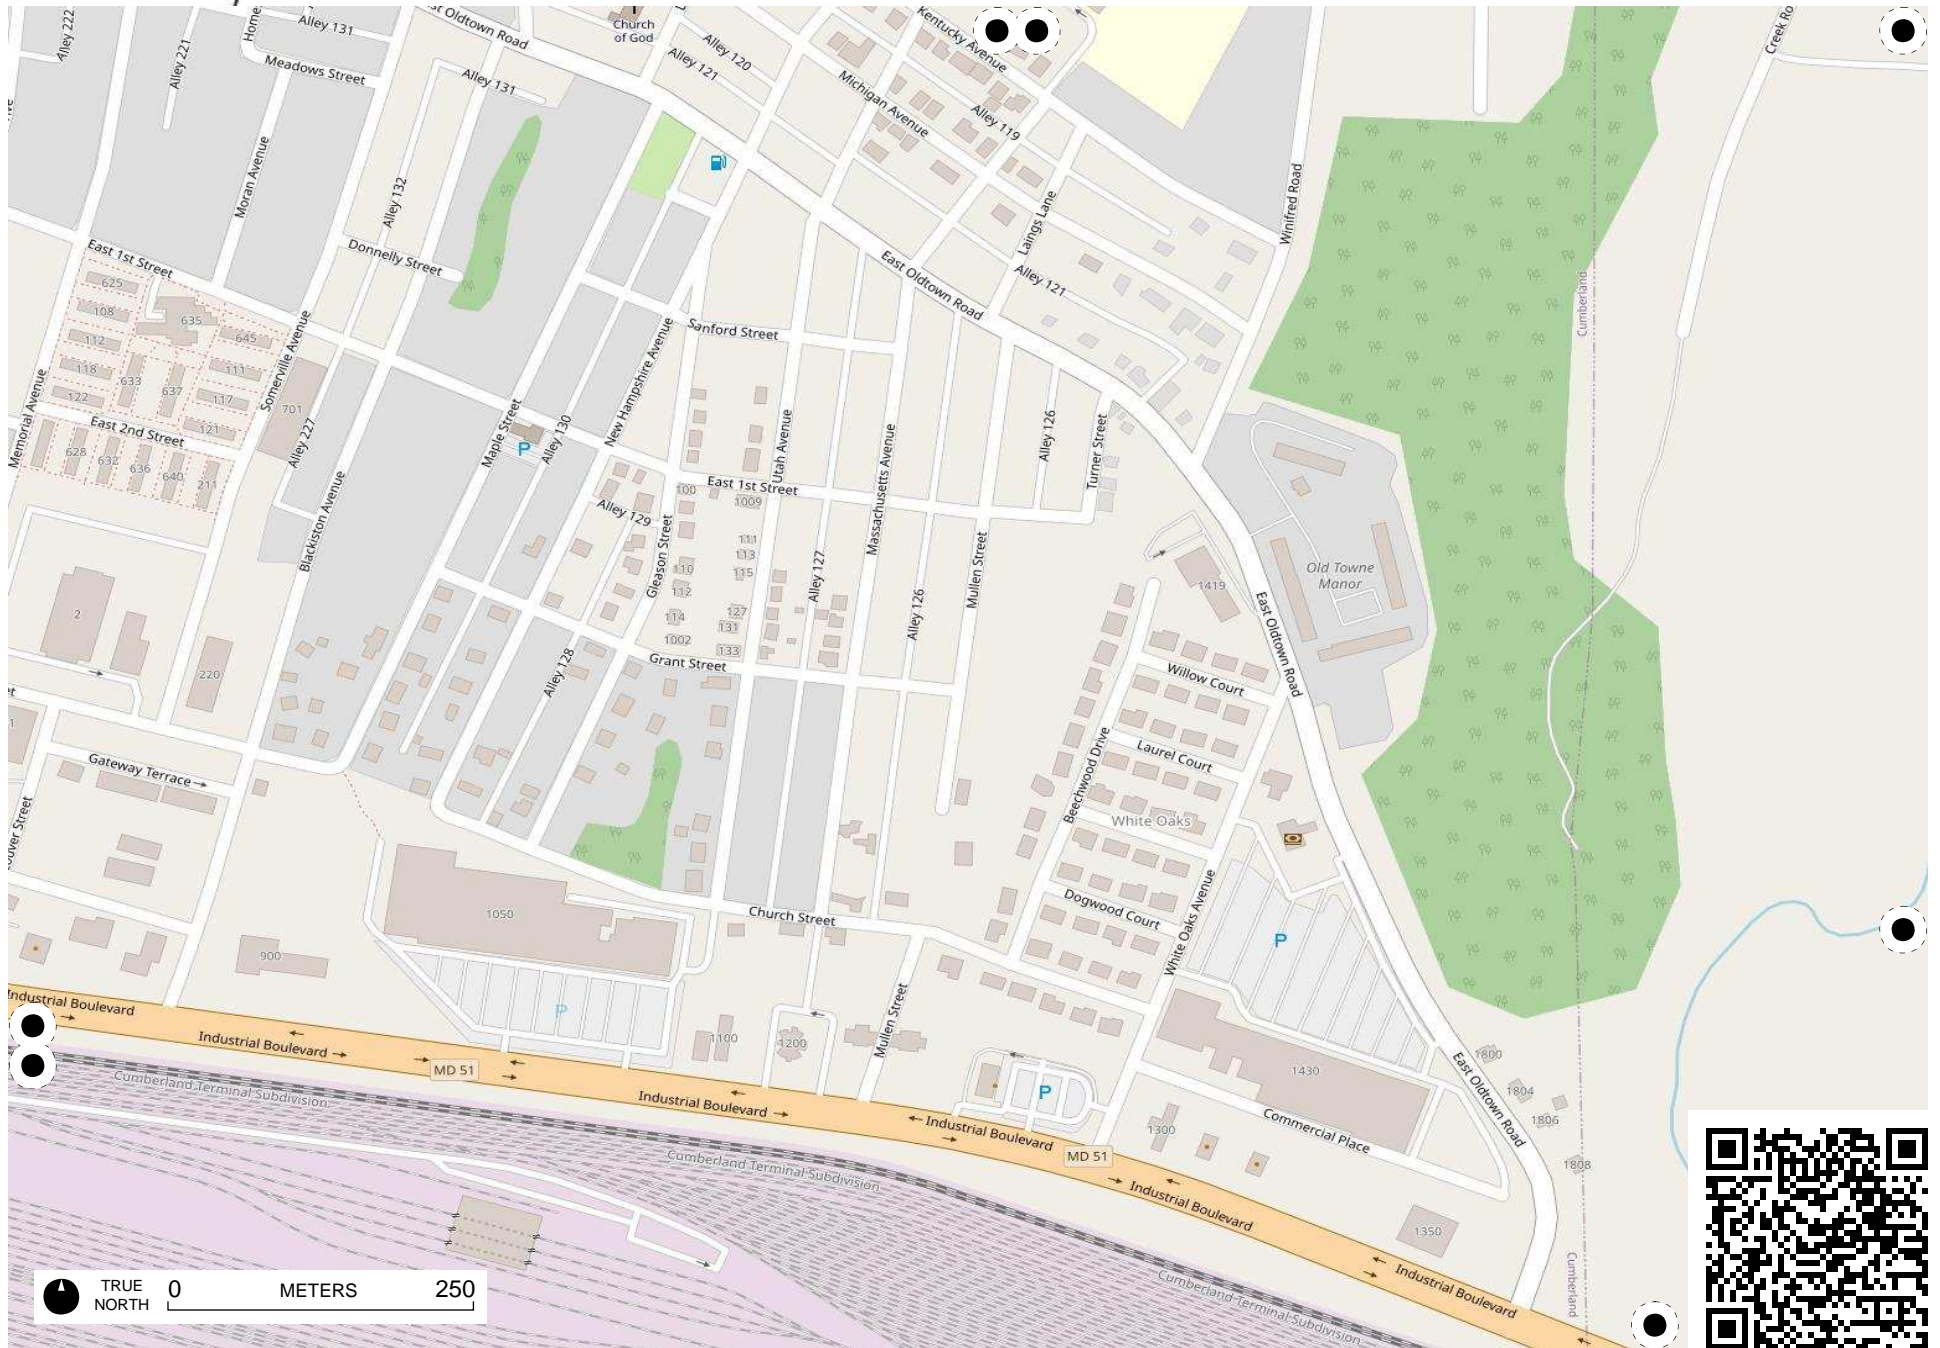

TRUE NORTH 0 METERS 250

TRUE NORTH 0 METERS 250

TRUE NORTH 0 METERS 250

TRUE NORTH 0 METERS 250

TRUE NORTH 0 METERS 250

Field Papers

Cumberland

<http://fieldpapers-web.herokuapp.com/atlas/23pjb8d8/E5>