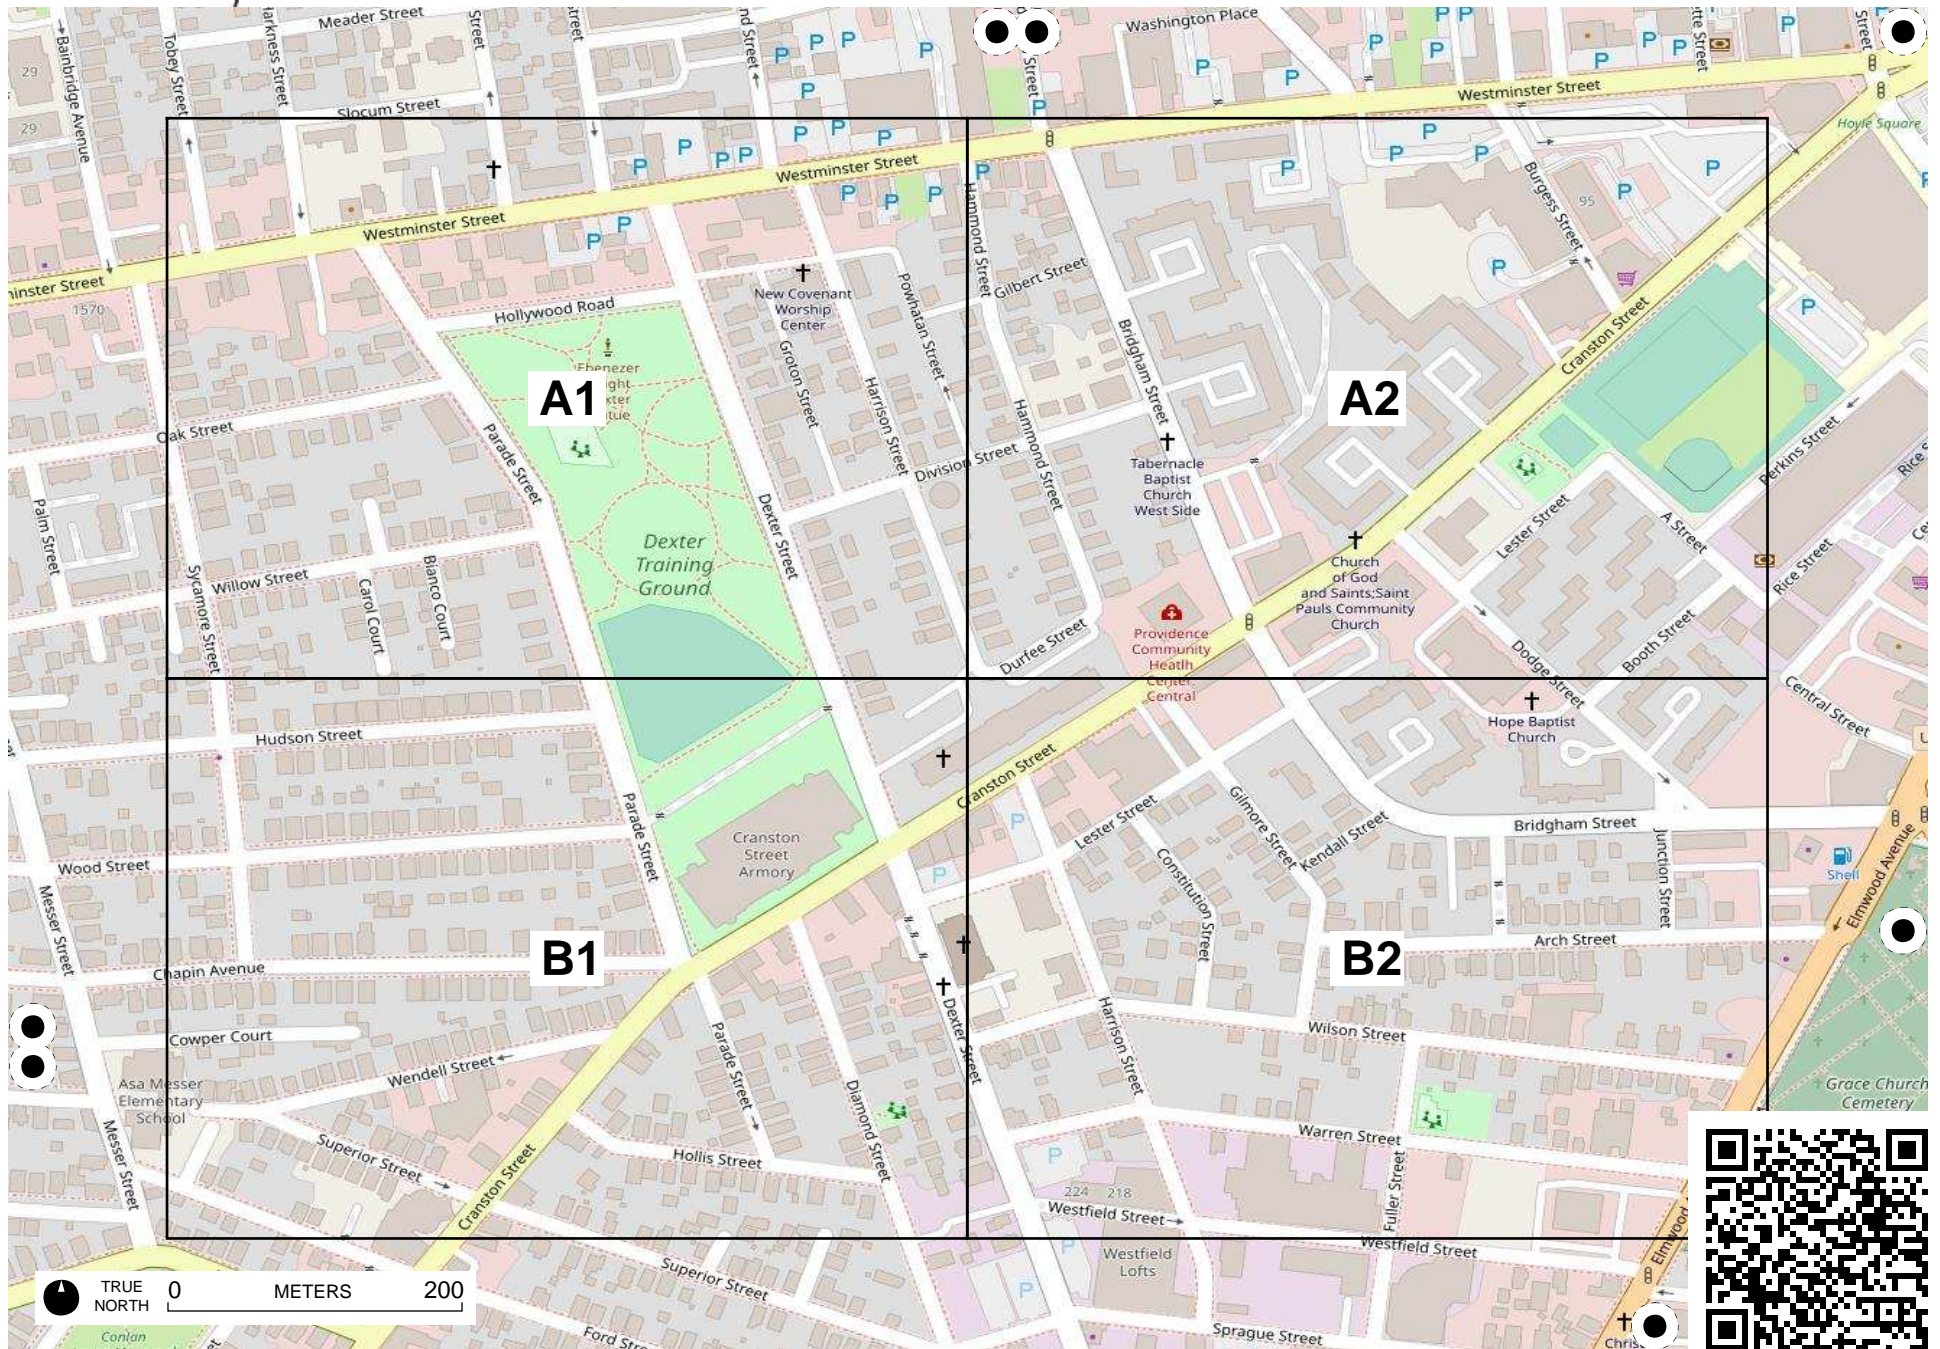

# Field Papers

Dexter Training Ground

<http://fieldpapers-web.herokuapp.com/atlas/22tt0v3p/A2>

TRUE NORTH 0 METERS 100