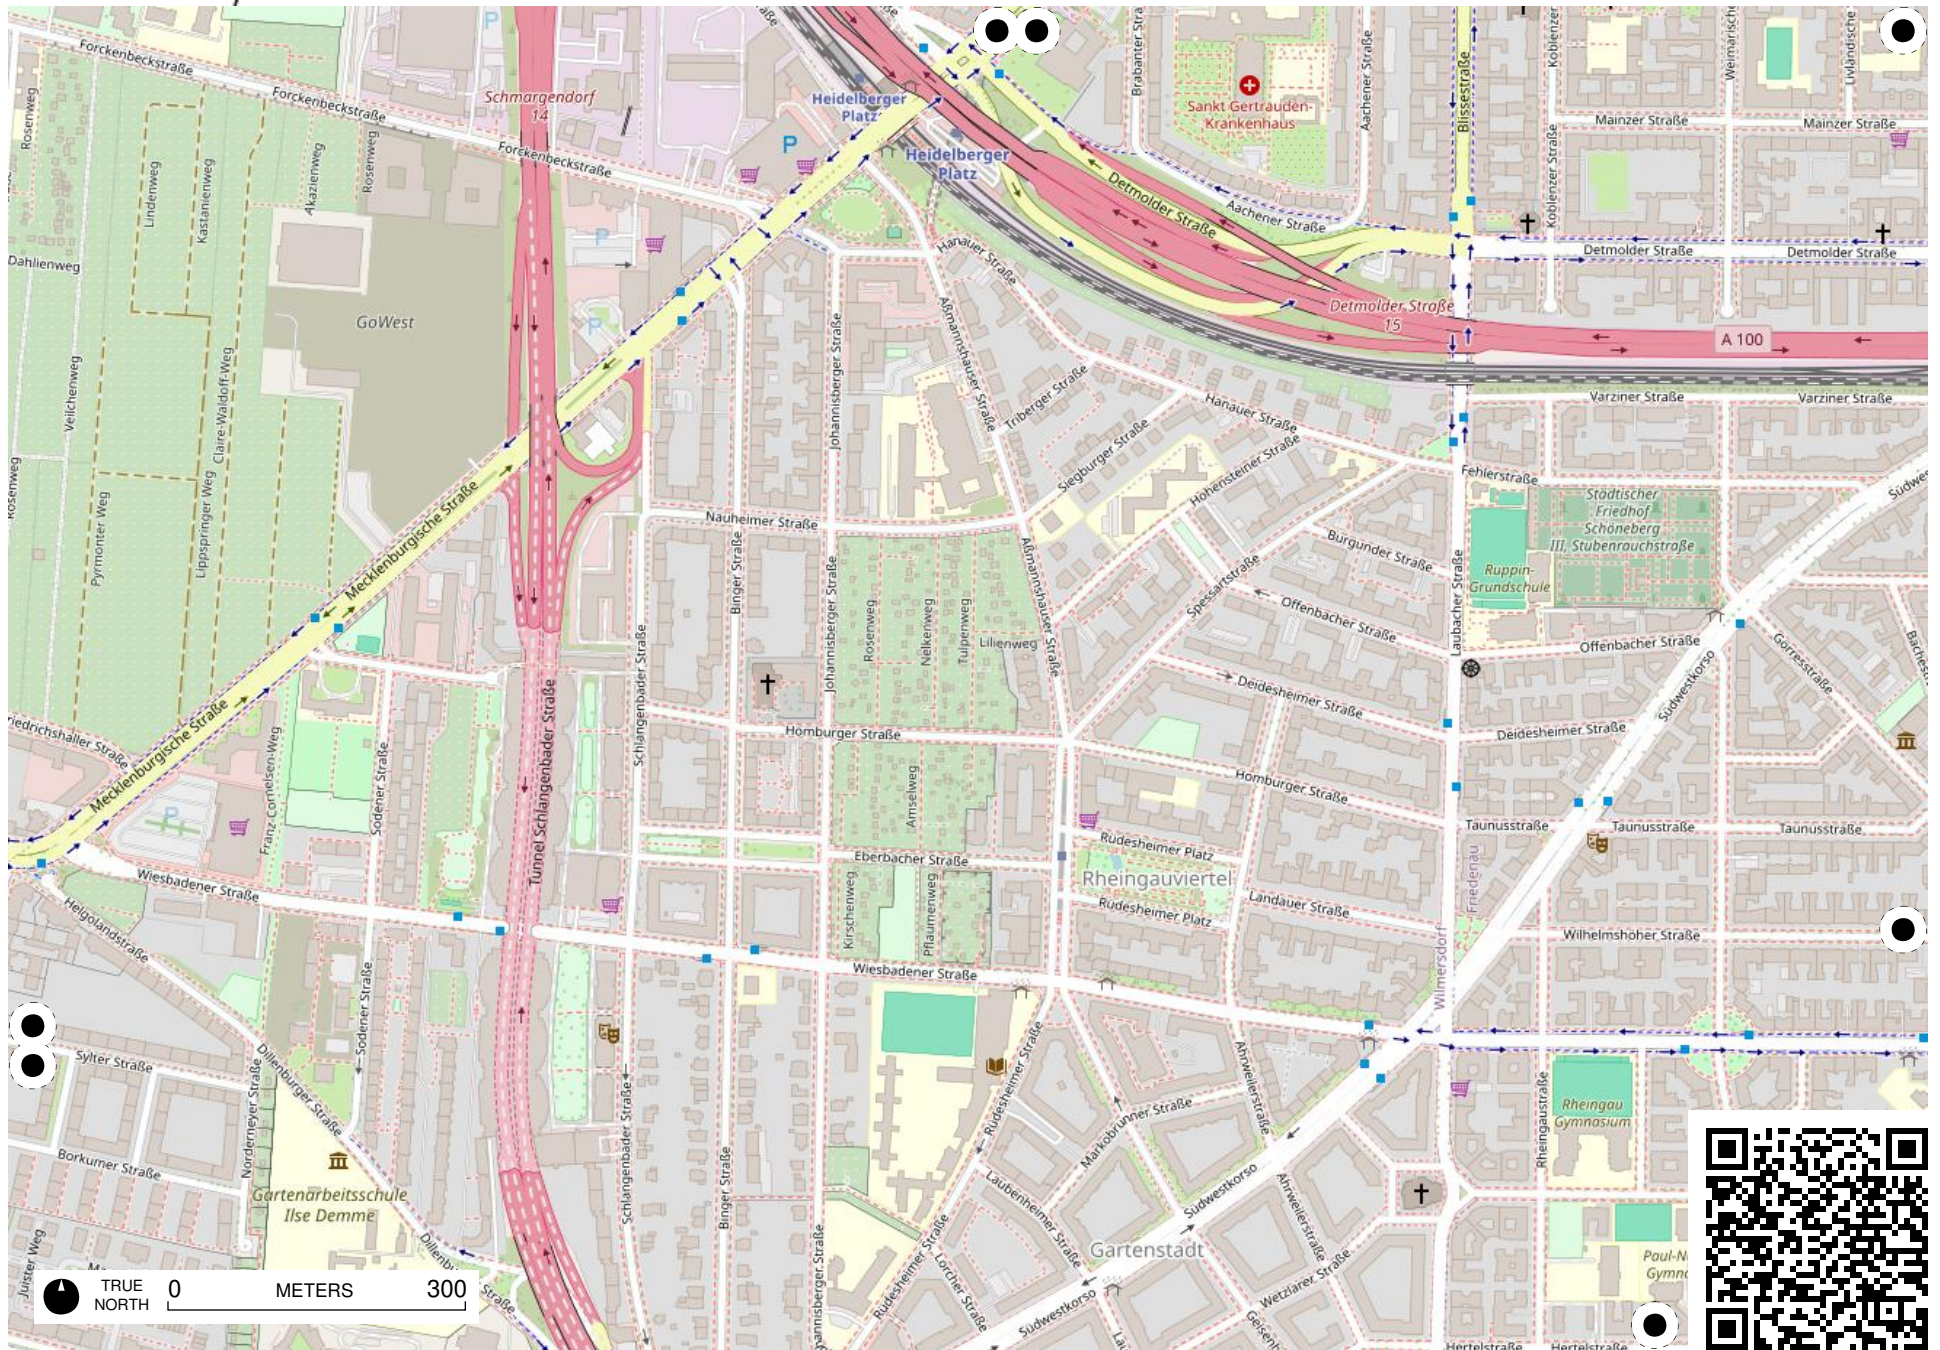

Field Papers

TRUE NORTH 0 METERS 300