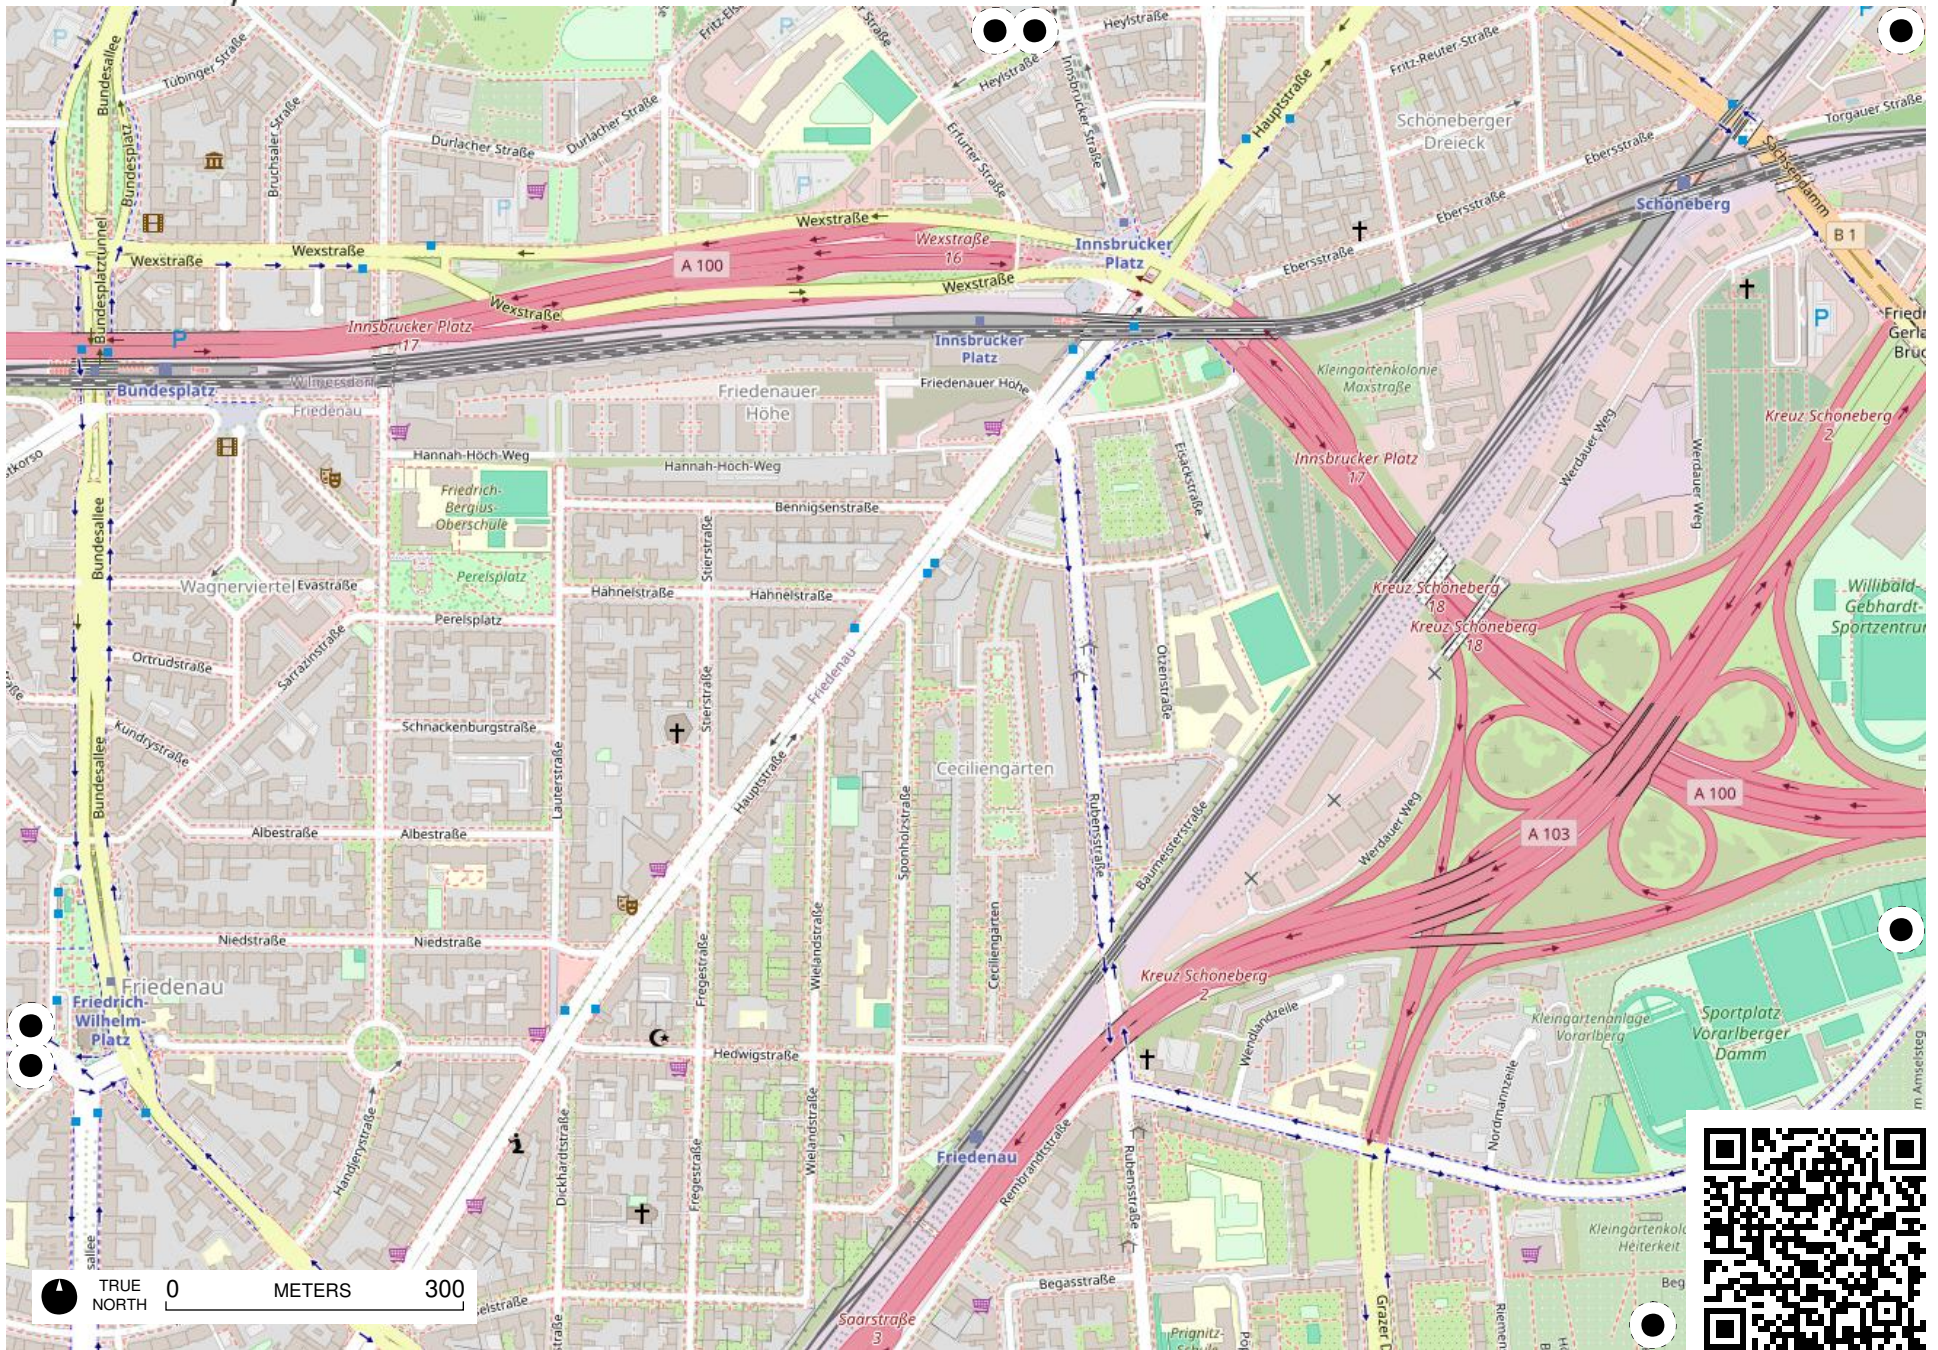

Field Papers

TRUE NORTH 0 METERS 300