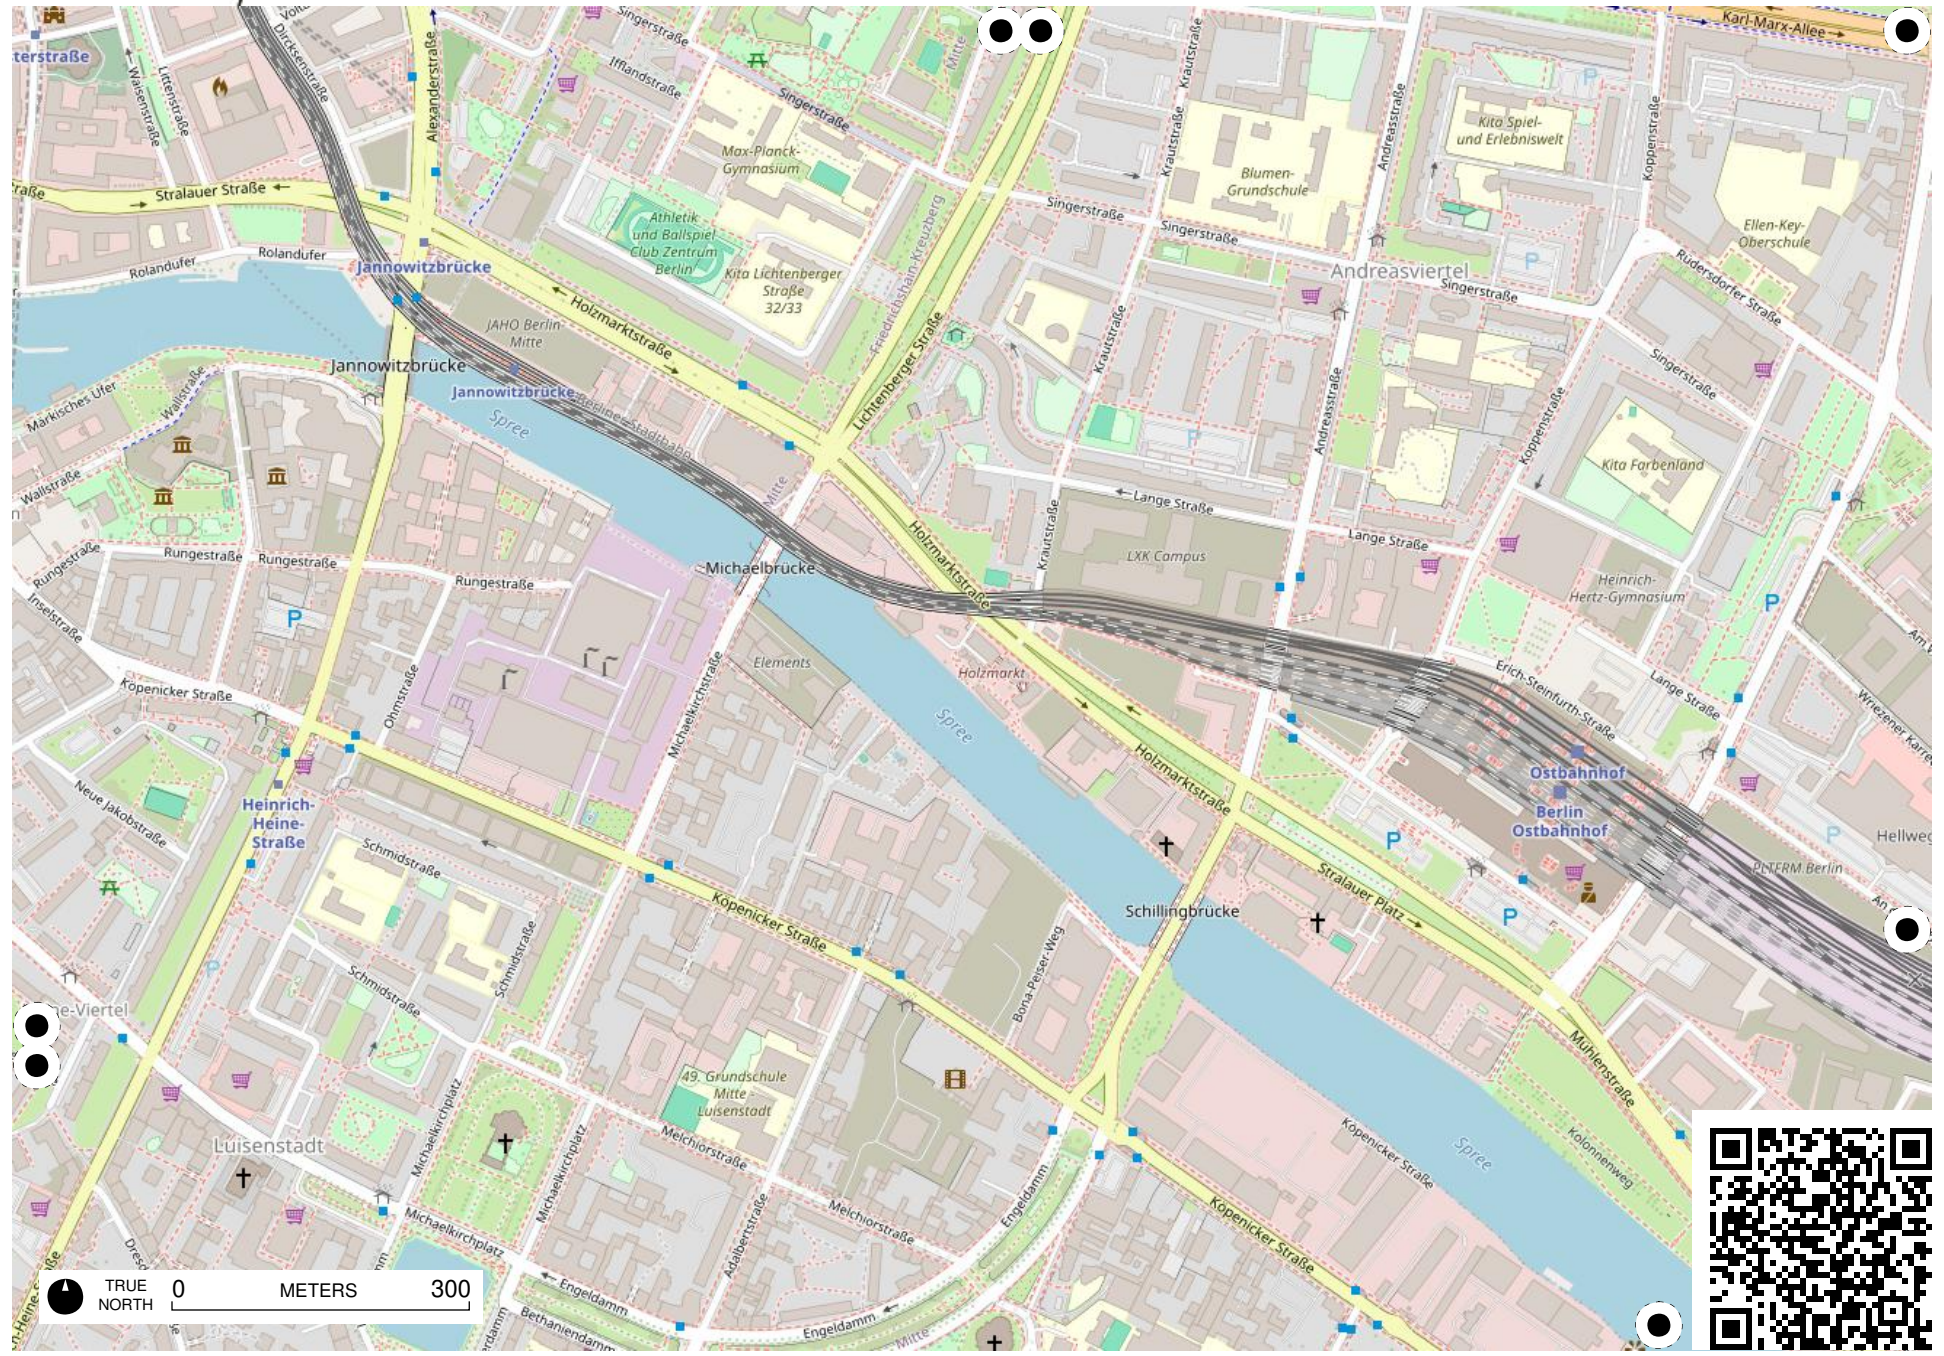

Field Papers

TRUE NORTH 0 METERS 300