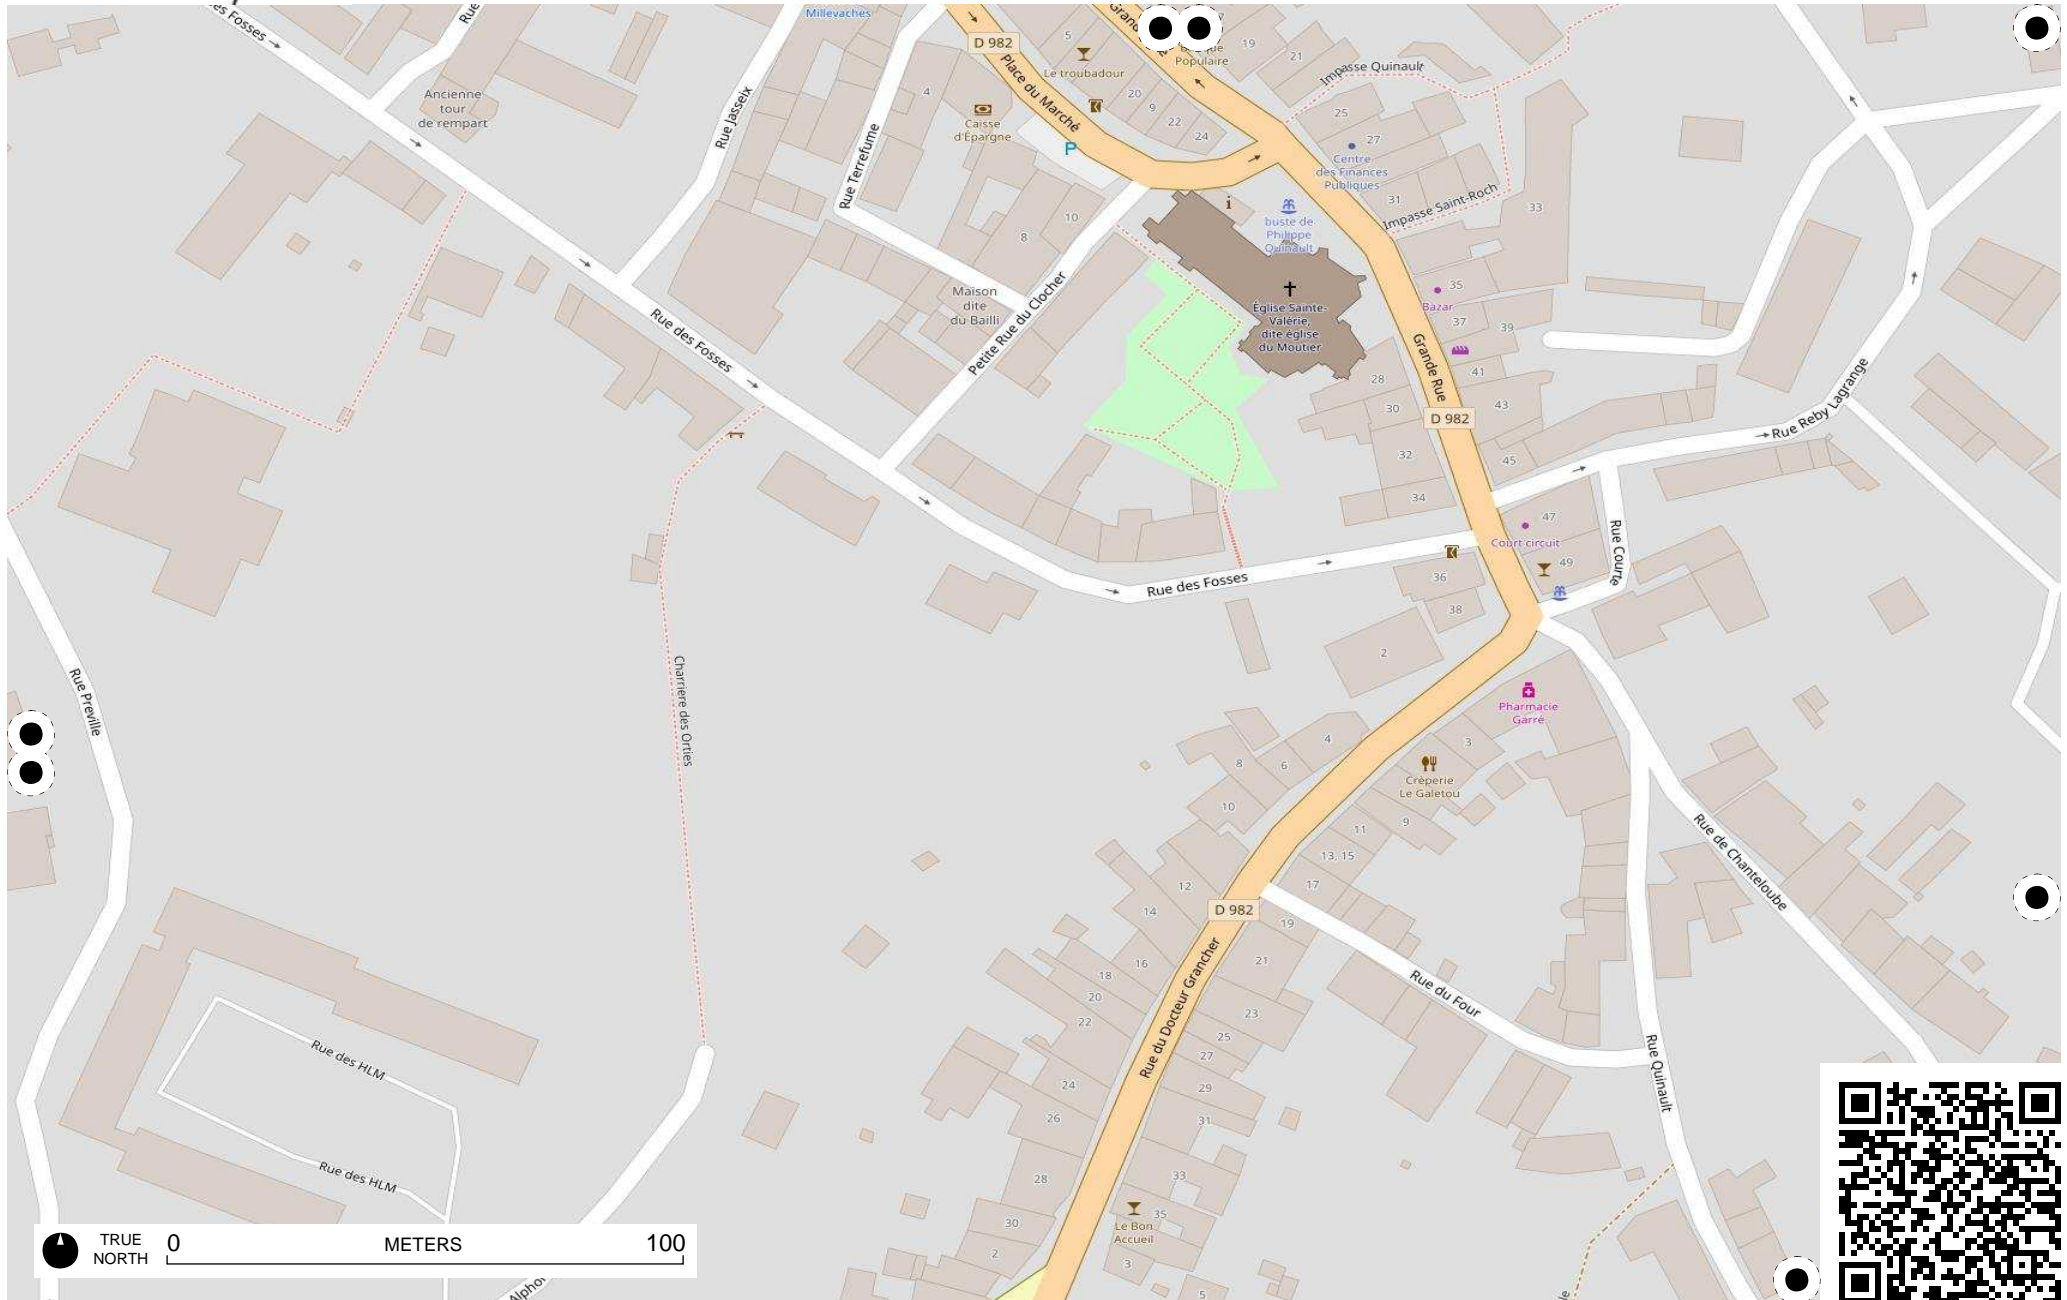

# Field Papers

Cartopartie - Felletin  
<http://fieldpapers.org/atlas/21qr3ay7/B1>

TRUE NORTH 0 METERS 100

TRUE NORTH 0 METERS 100