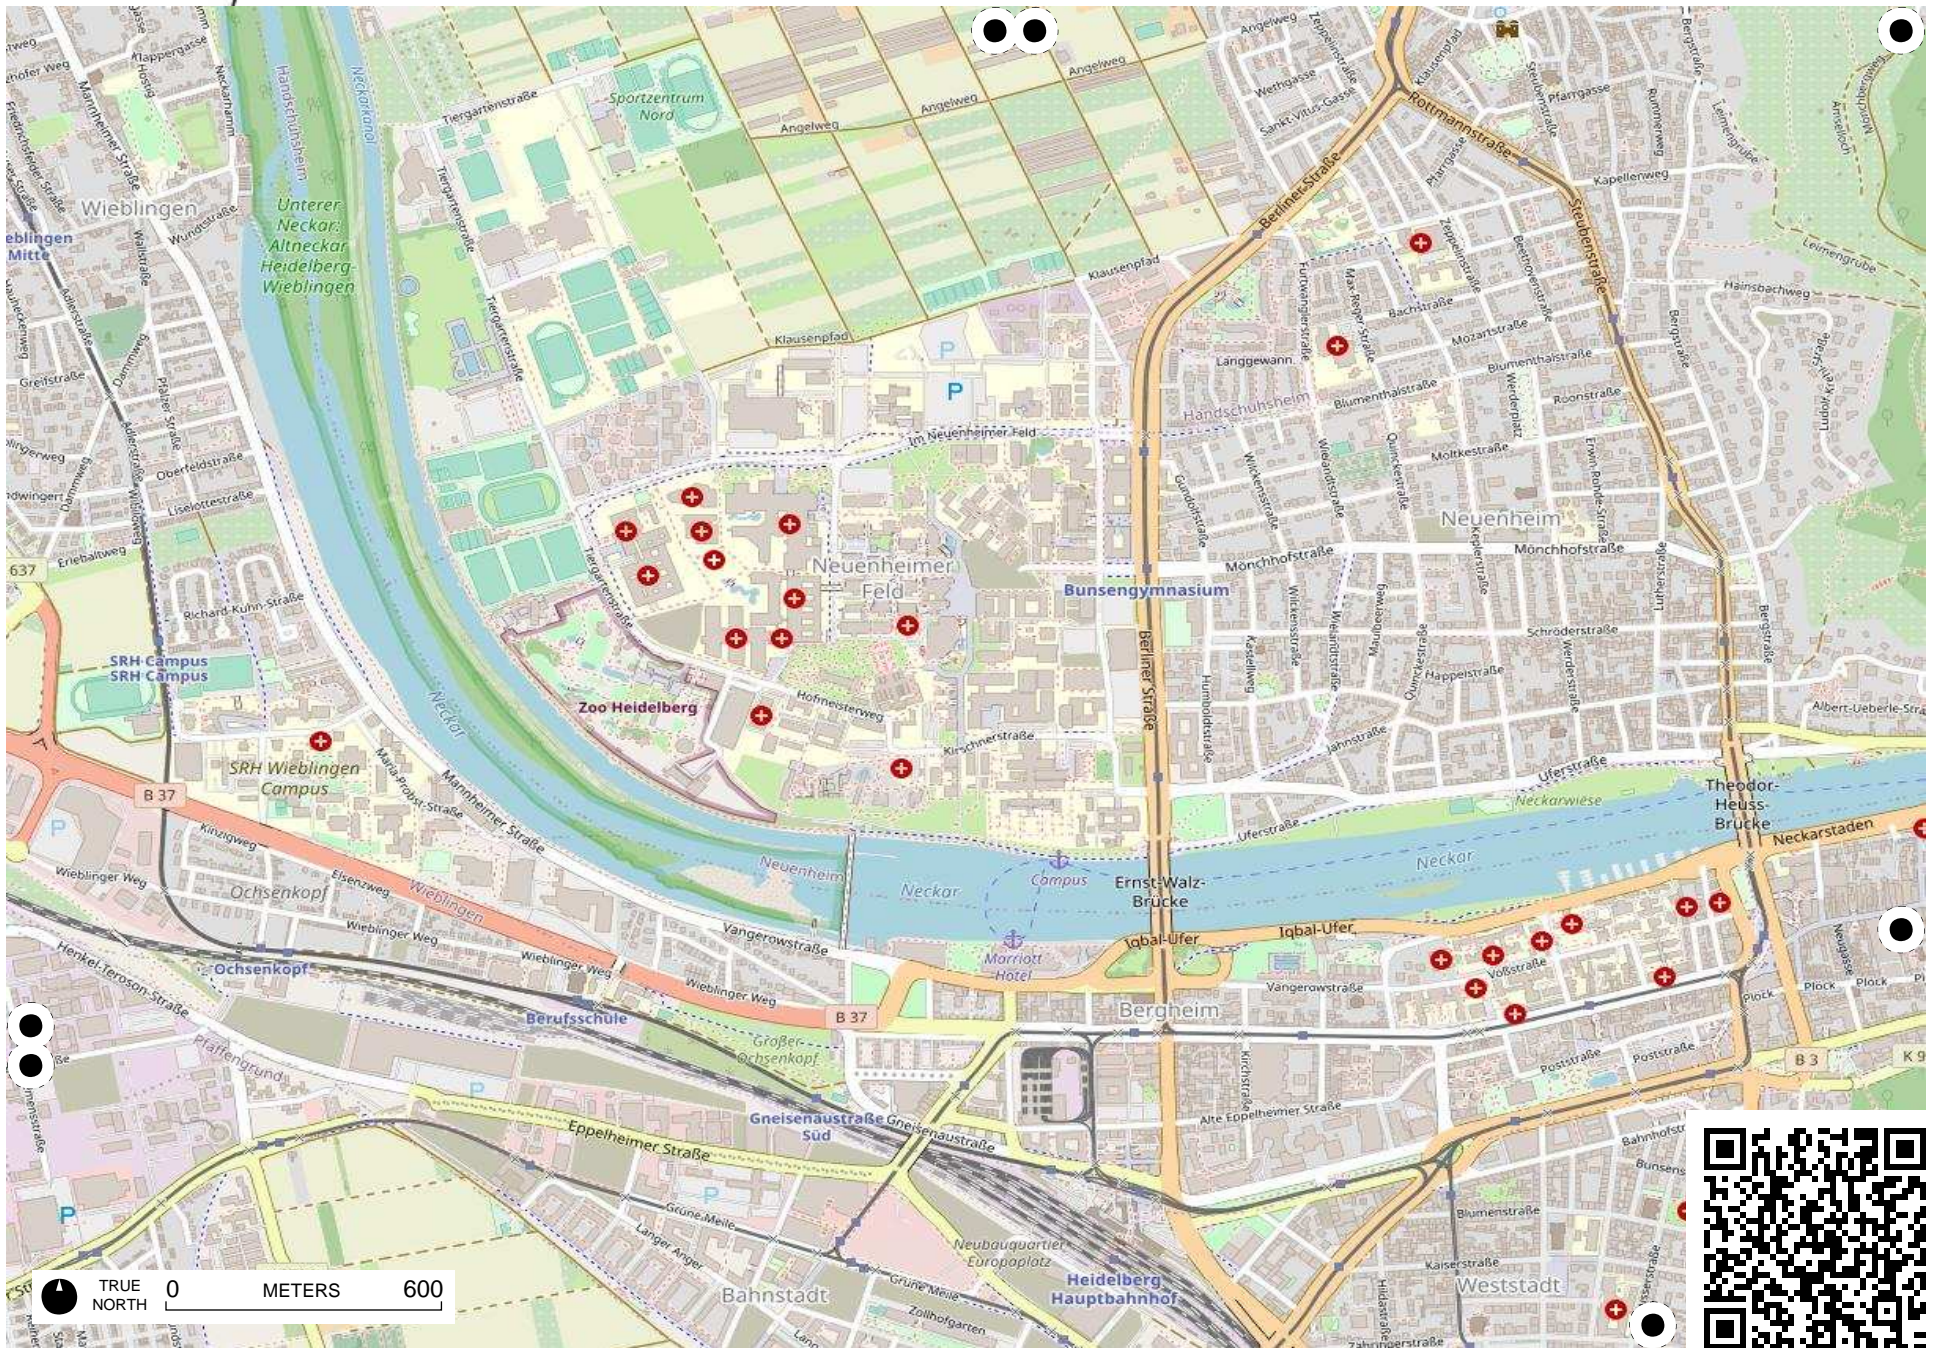

Field Papers

TRUE NORTH 0 METERS 600

TRUE NORTH 0 METERS 600