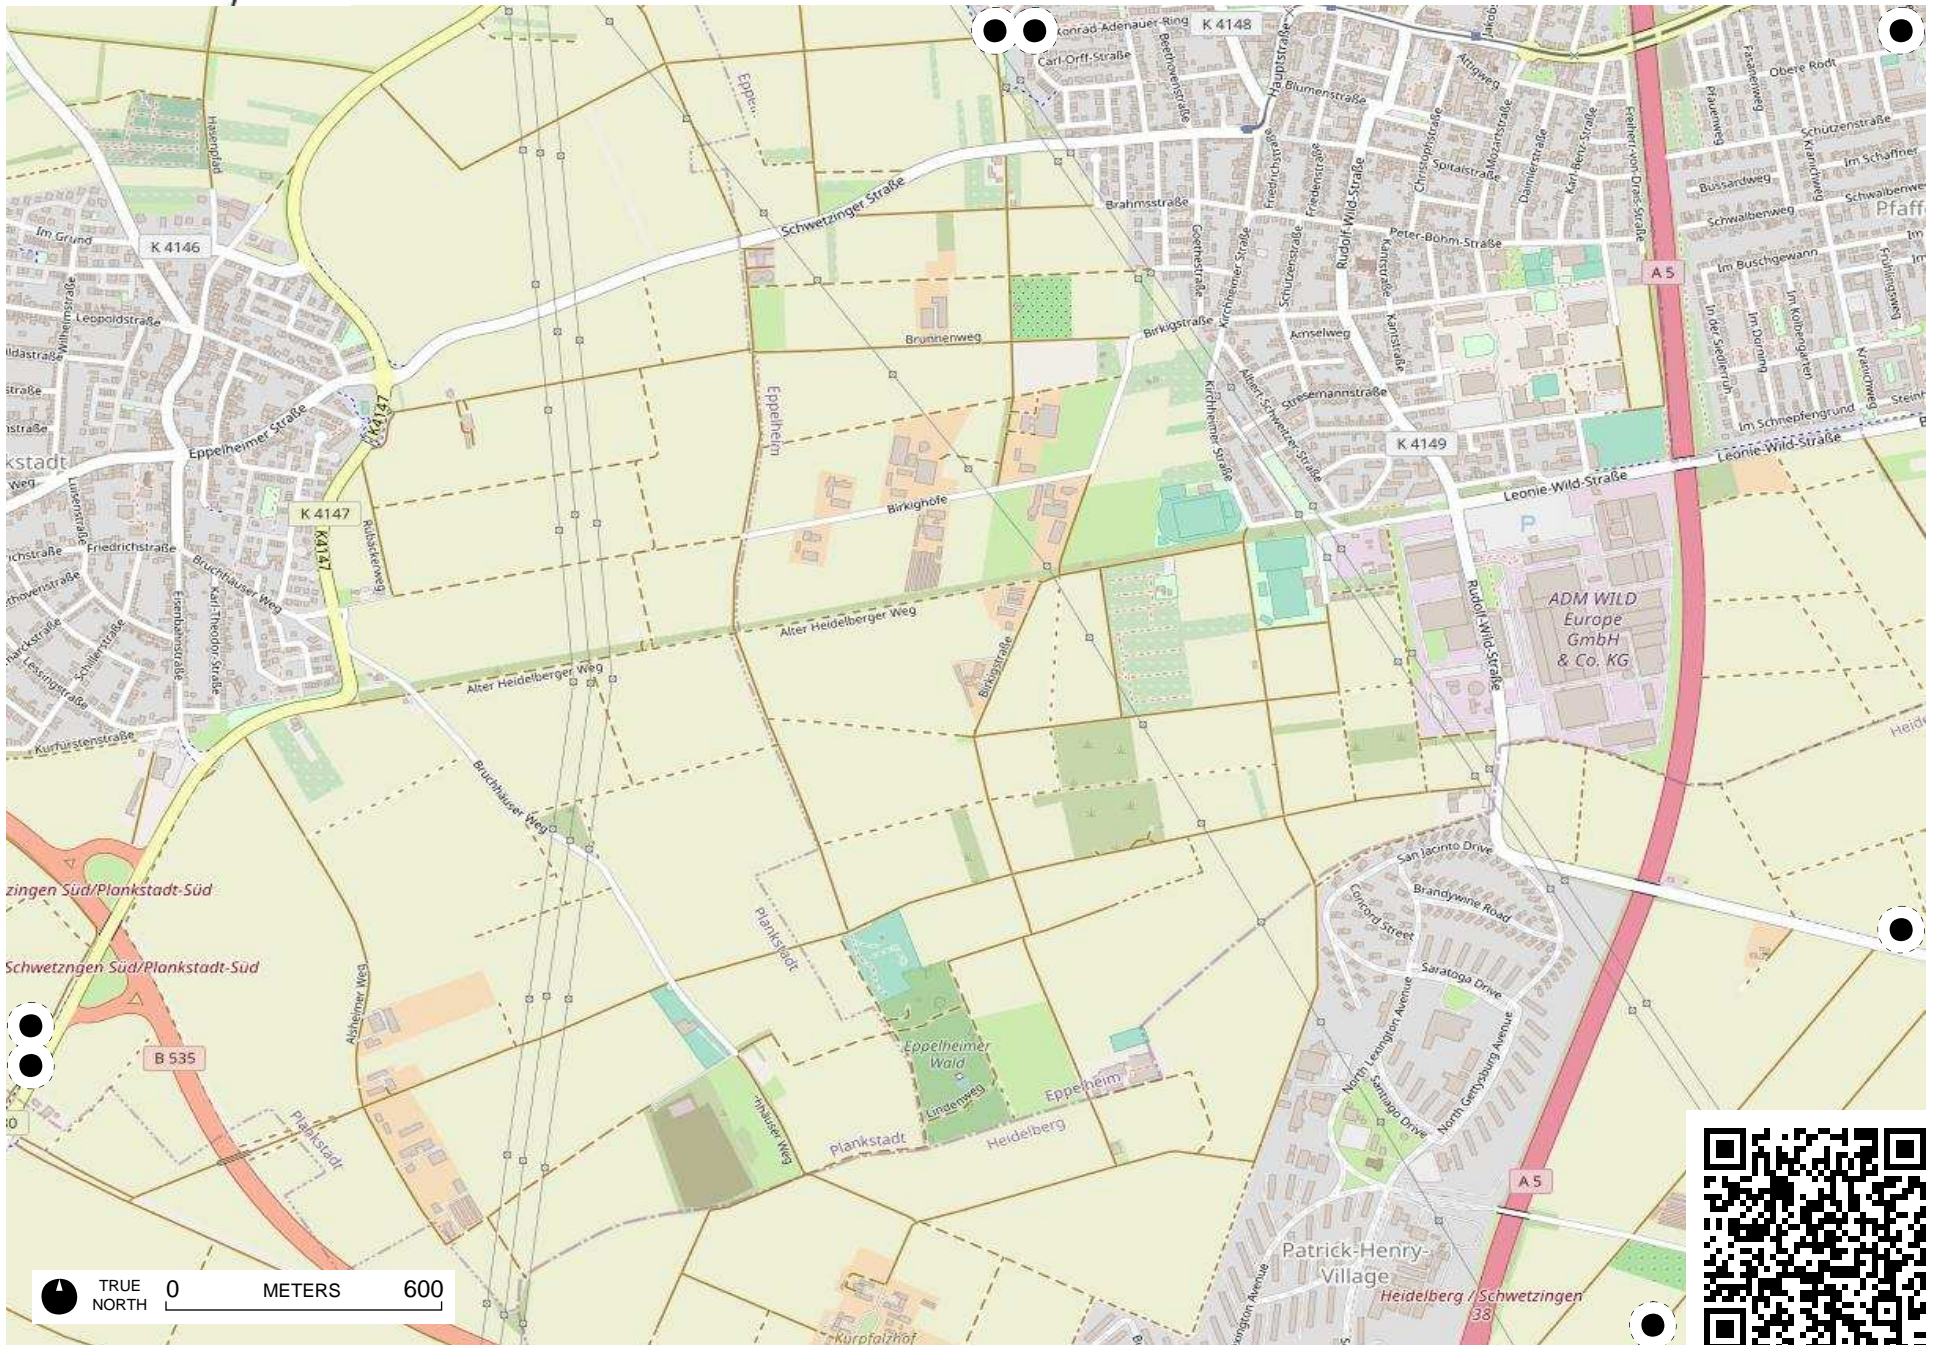

Field Papers

TRUE NORTH 0 METERS 600

TRUE NORTH 0 METERS 600