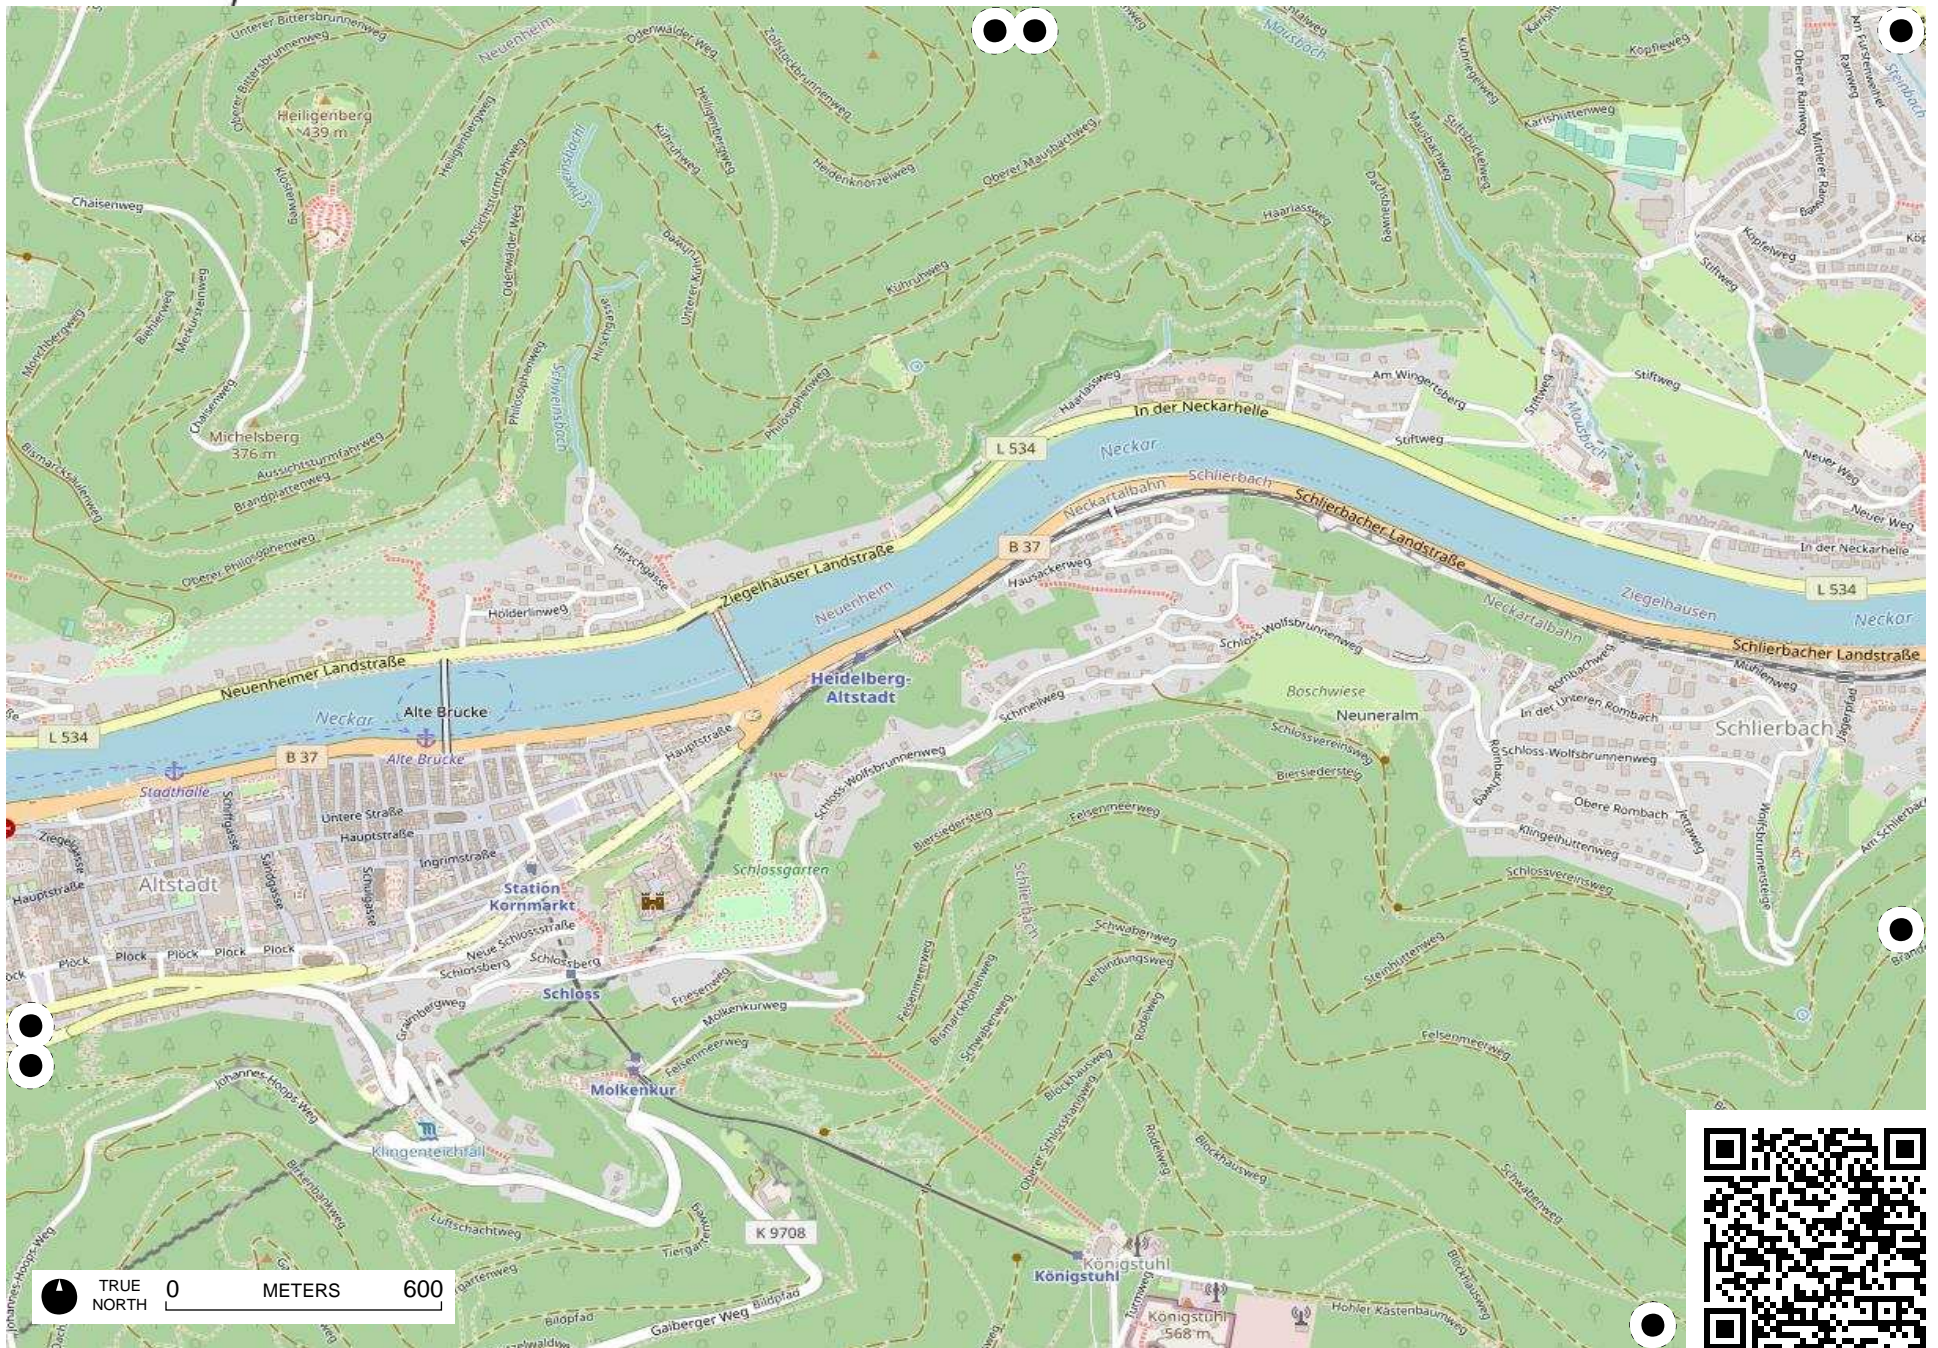

Field Papers

TRUE NORTH 0 METERS 600

TRUE NORTH 0 METERS 600