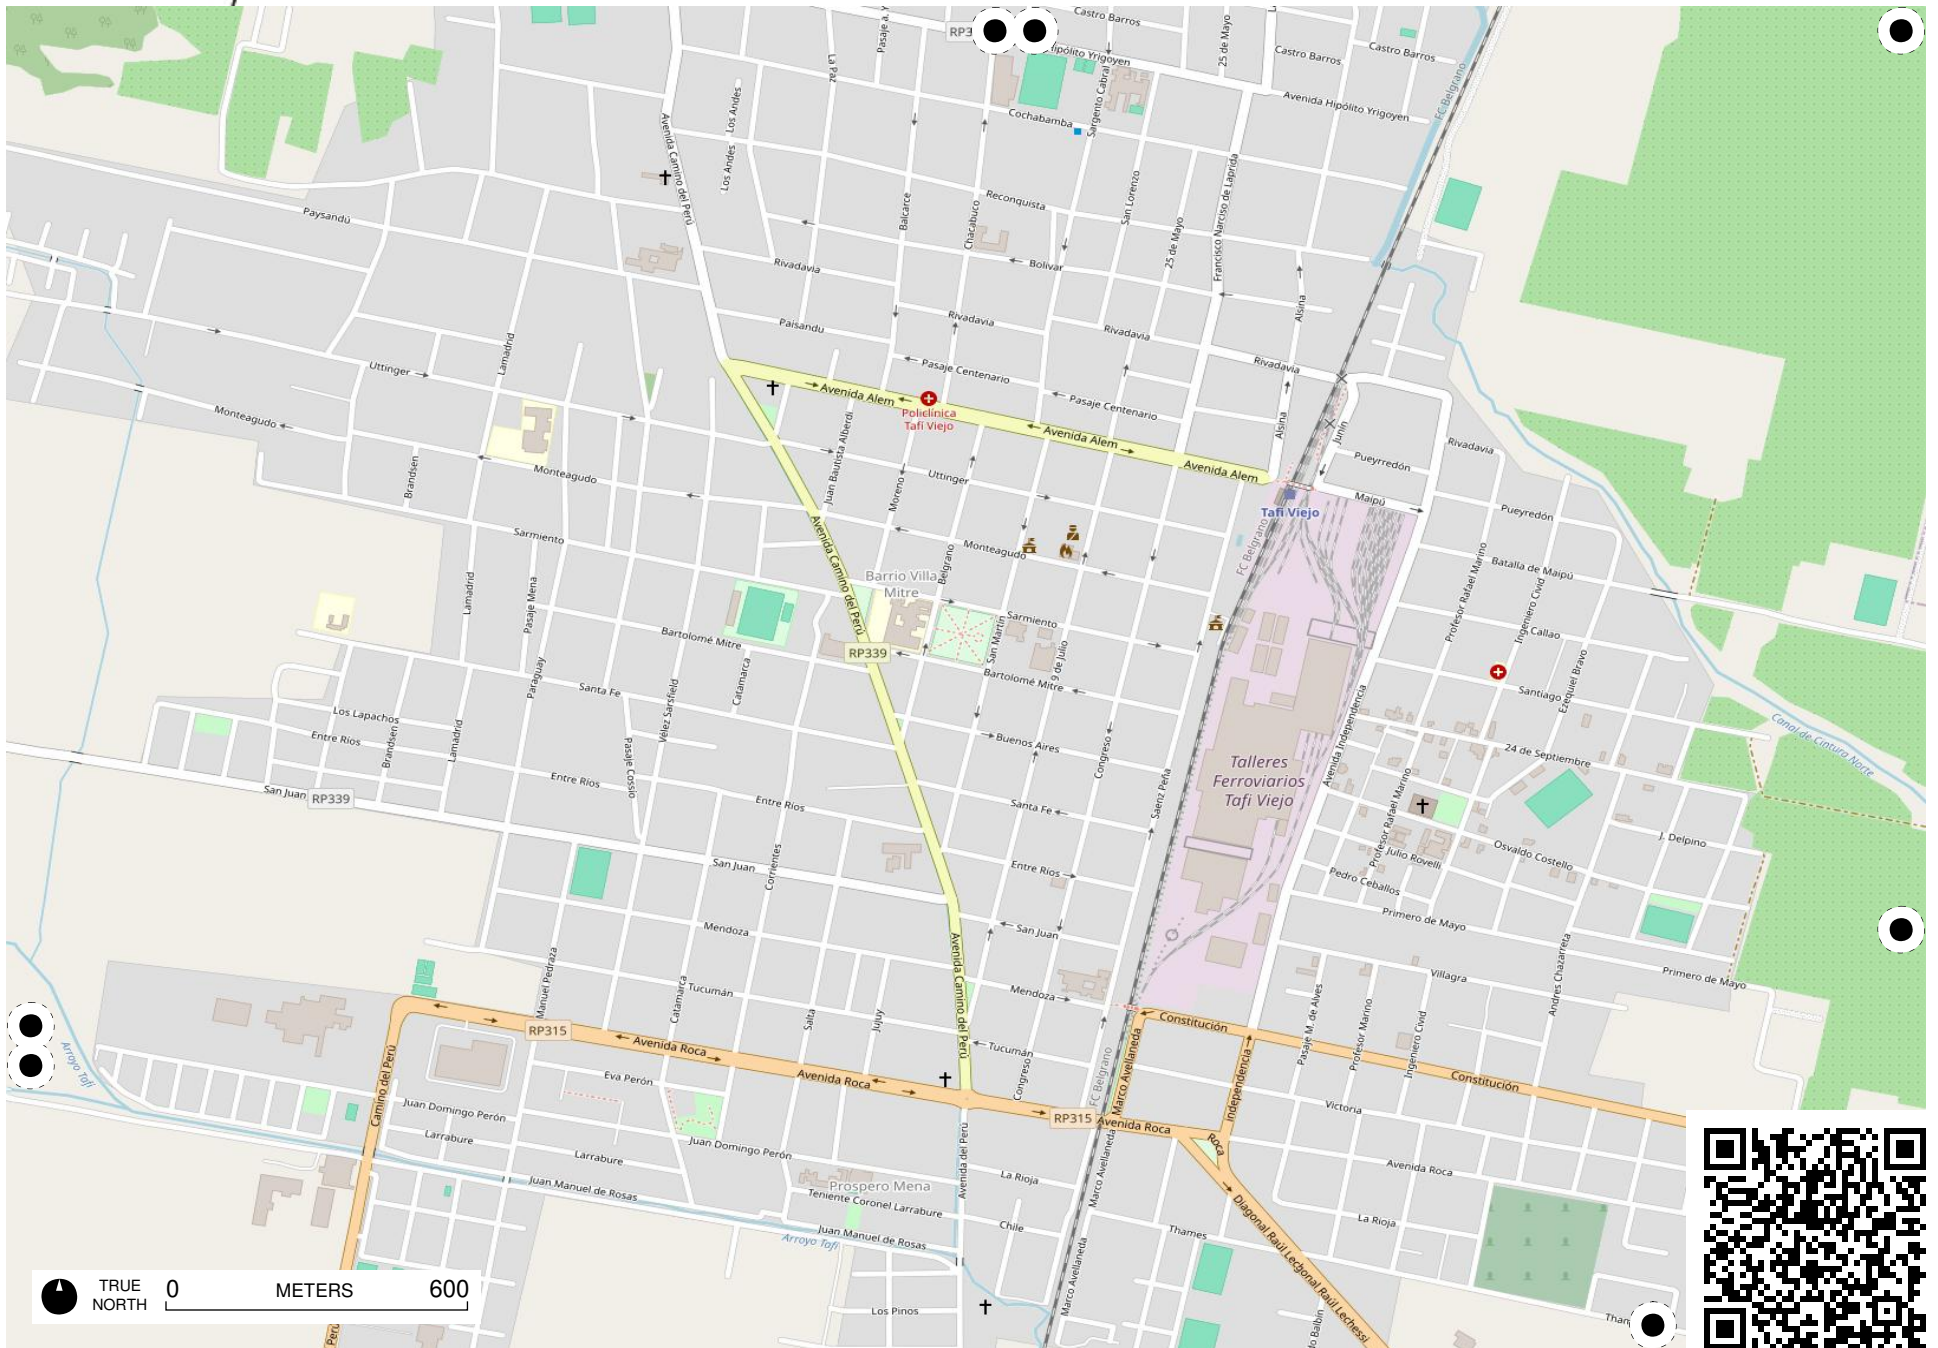

TRUE NORTH 0 KILOMETERS 2

TRUE NORTH 0 METERS 600