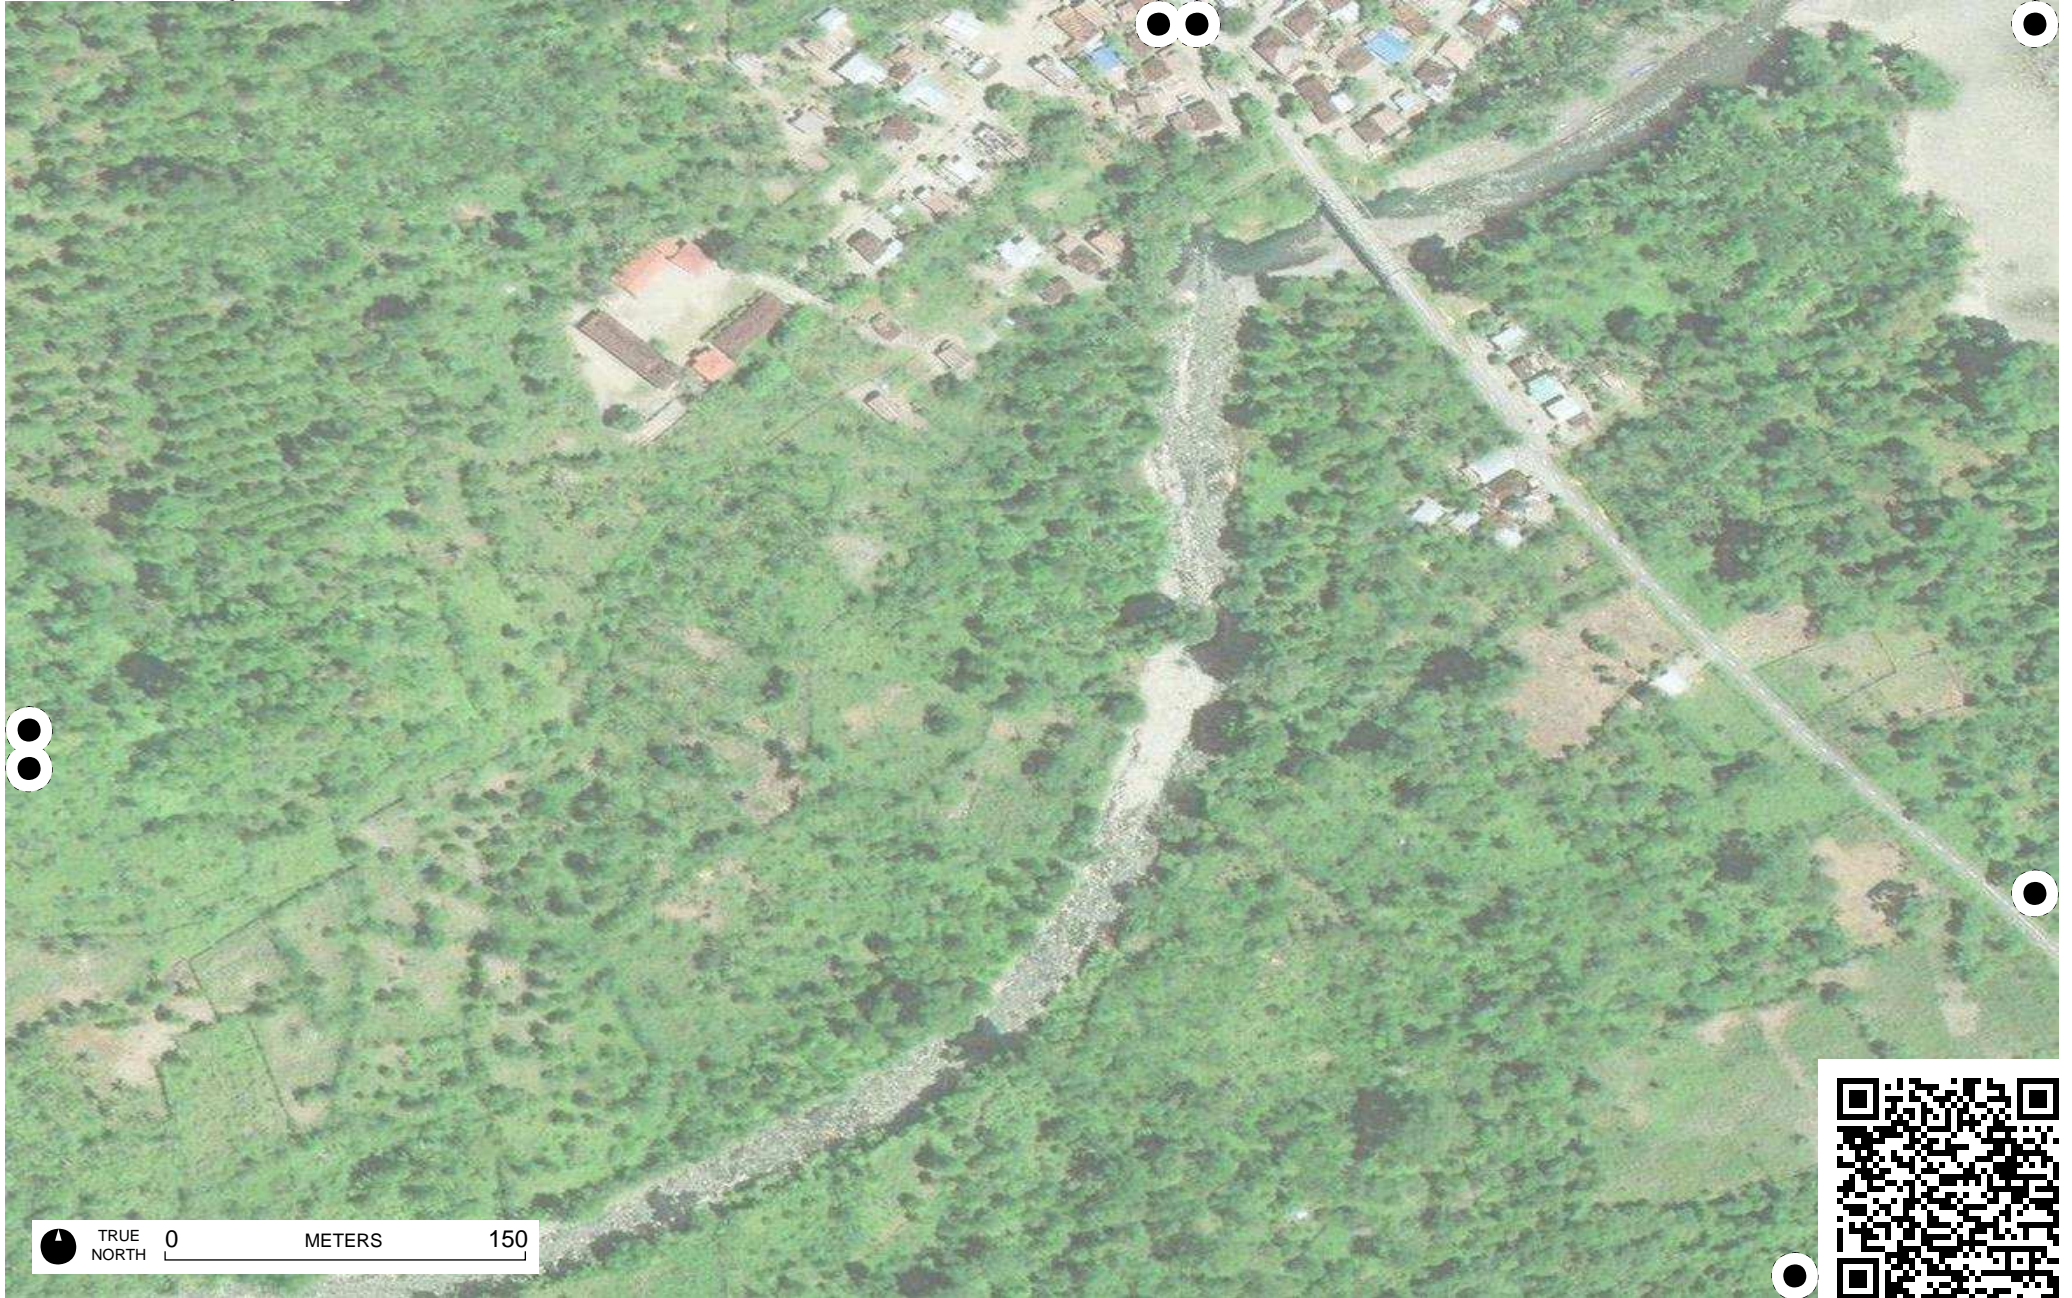

TRUE NORTH 0 METERS 300

Field Papers

Dusun Supulesy

<http://fieldpapers-web.herokuapp.com/atlas/1y4w5uaj/A1>

TRUE NORTH 0 METERS 150

TRUE NORTH 0 METERS 150