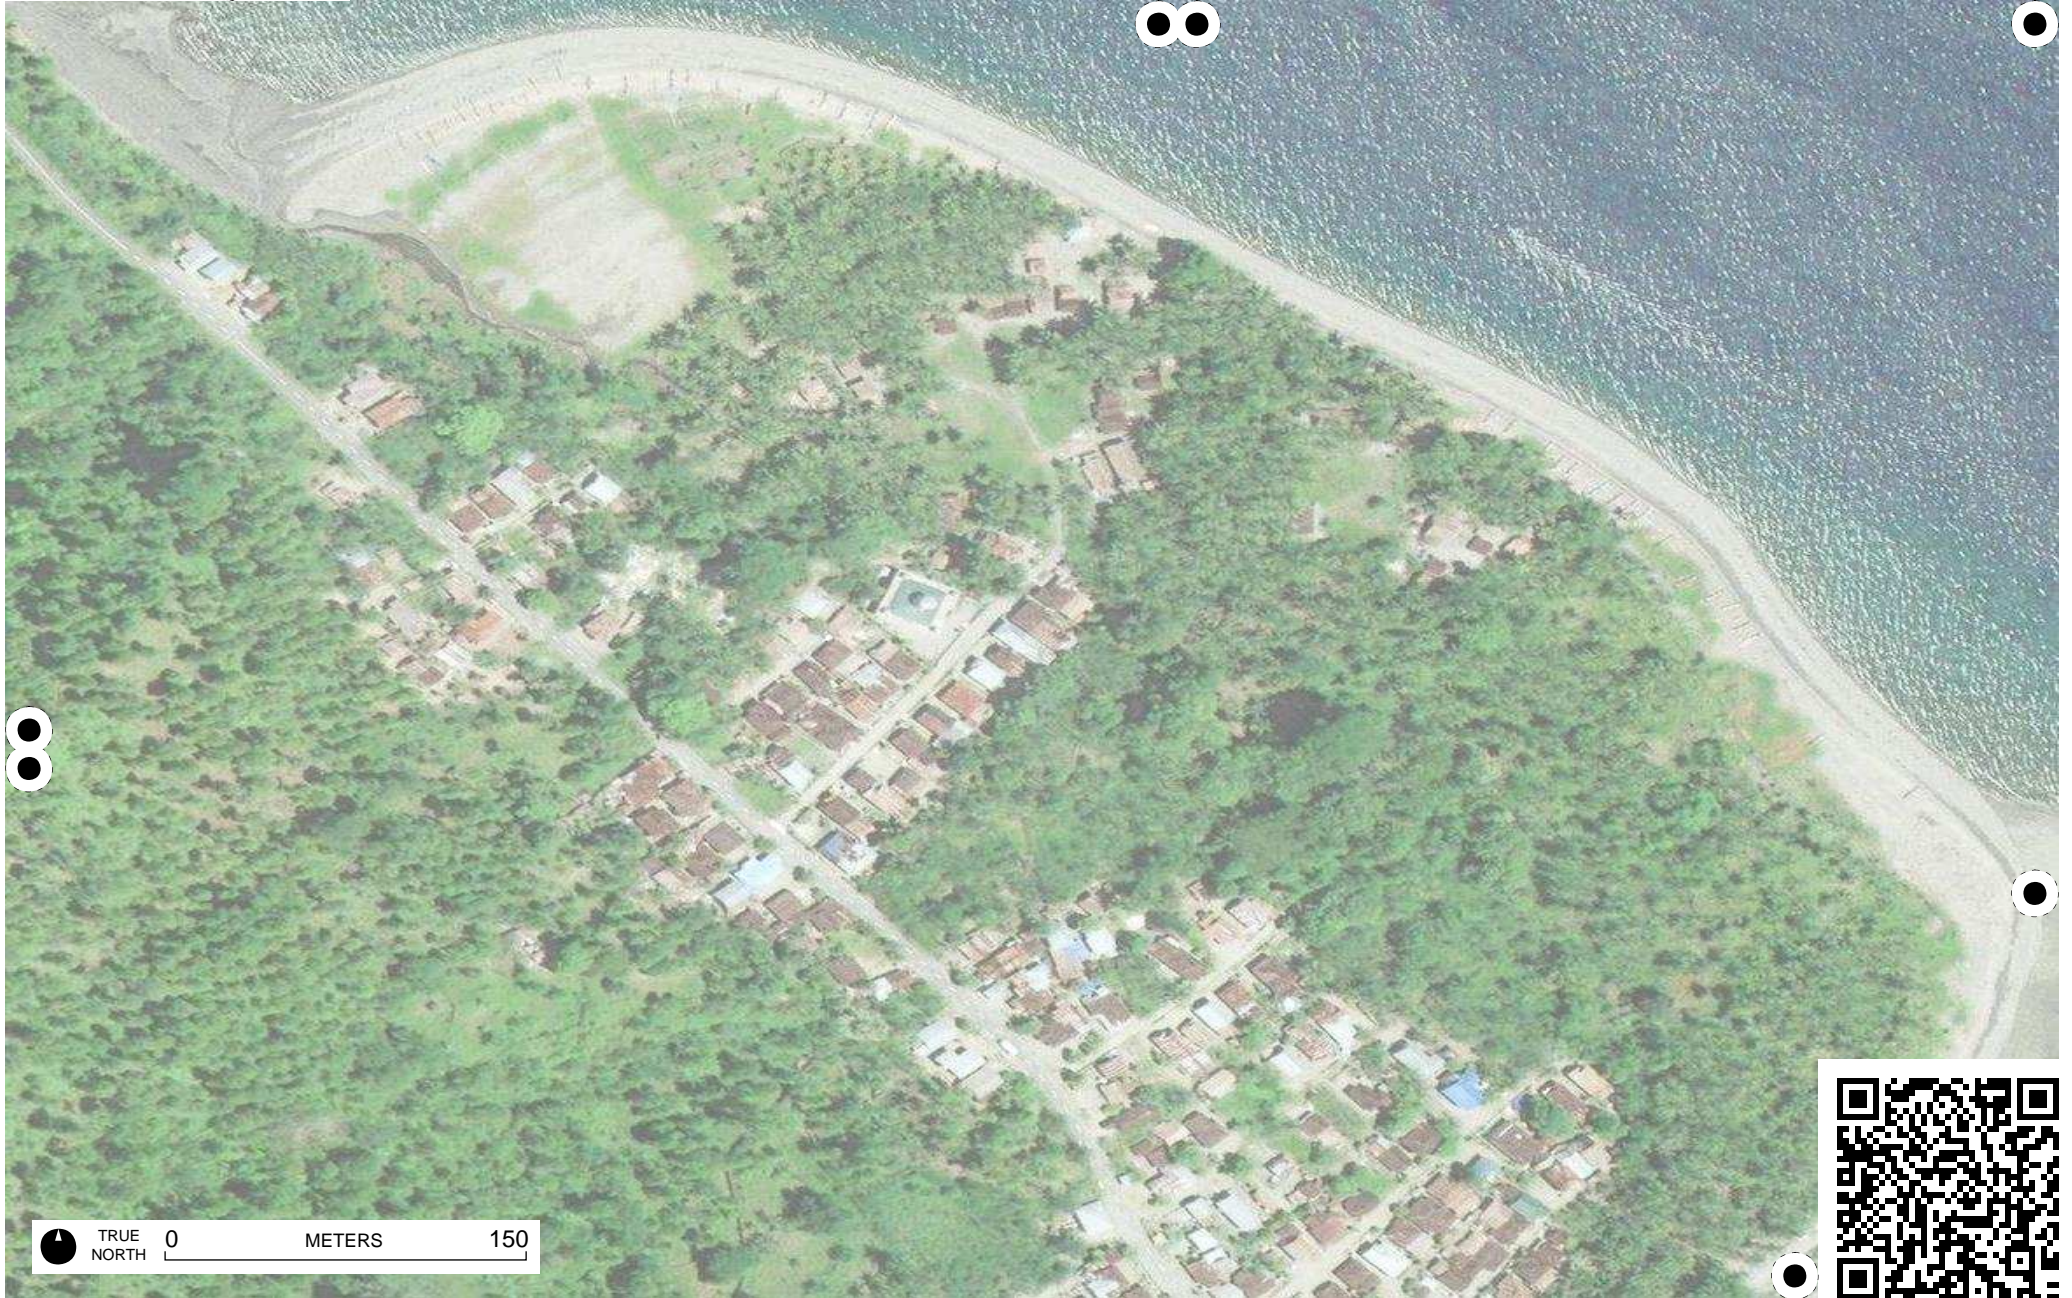

TRUE NORTH 0 METERS 300

Field Papers

Dusun Supulesy

<http://fieldpapers-web.herokuapp.com/atlas/1y4w5uaj/A1>

TRUE NORTH 0 METERS 150

TRUE NORTH 0 METERS 150