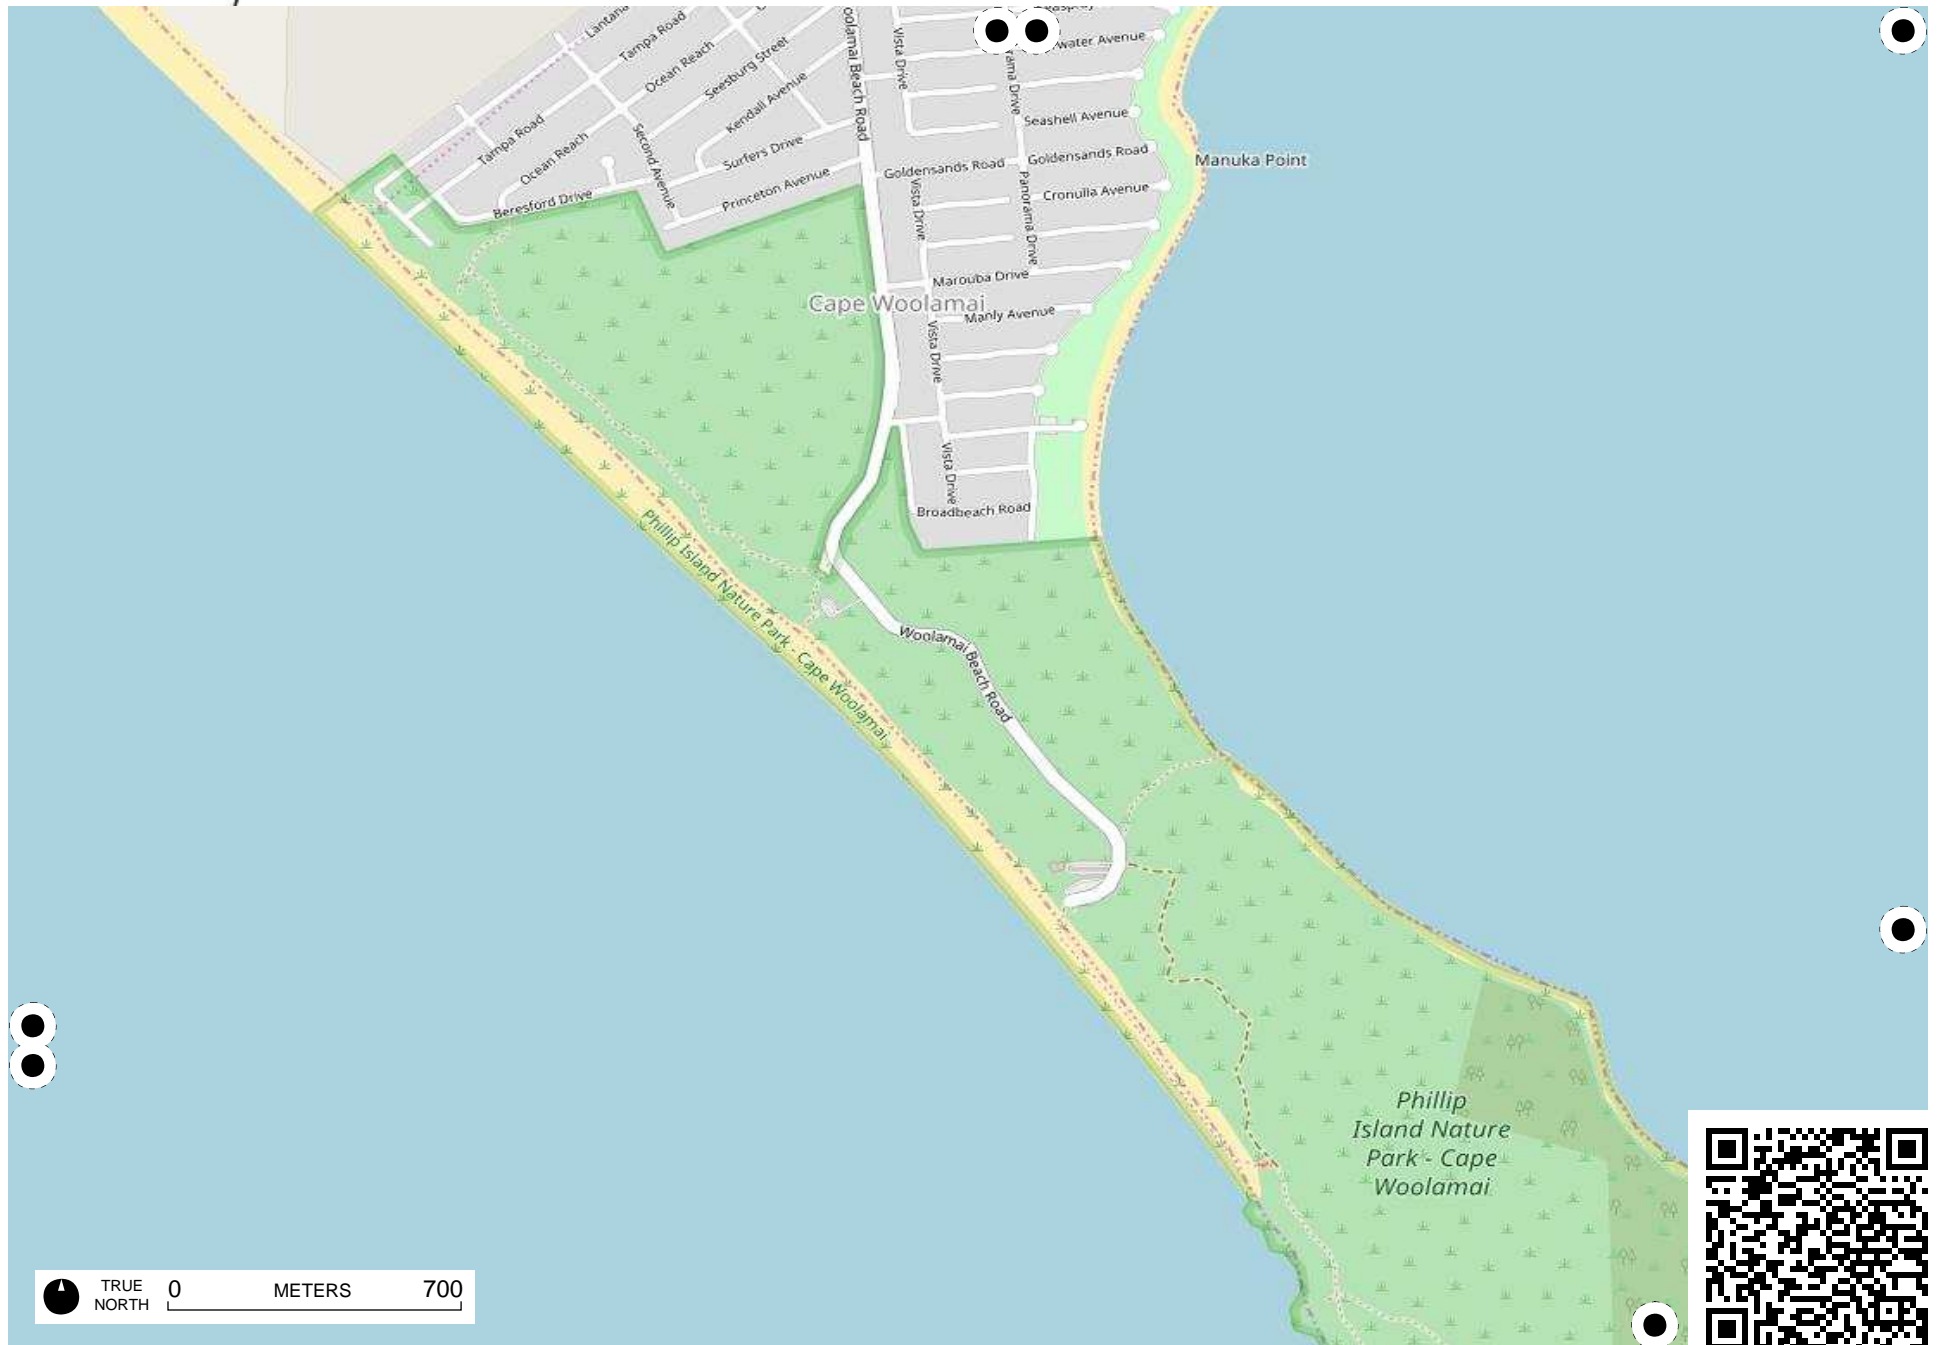

TRUE NORTH 0 METERS 700