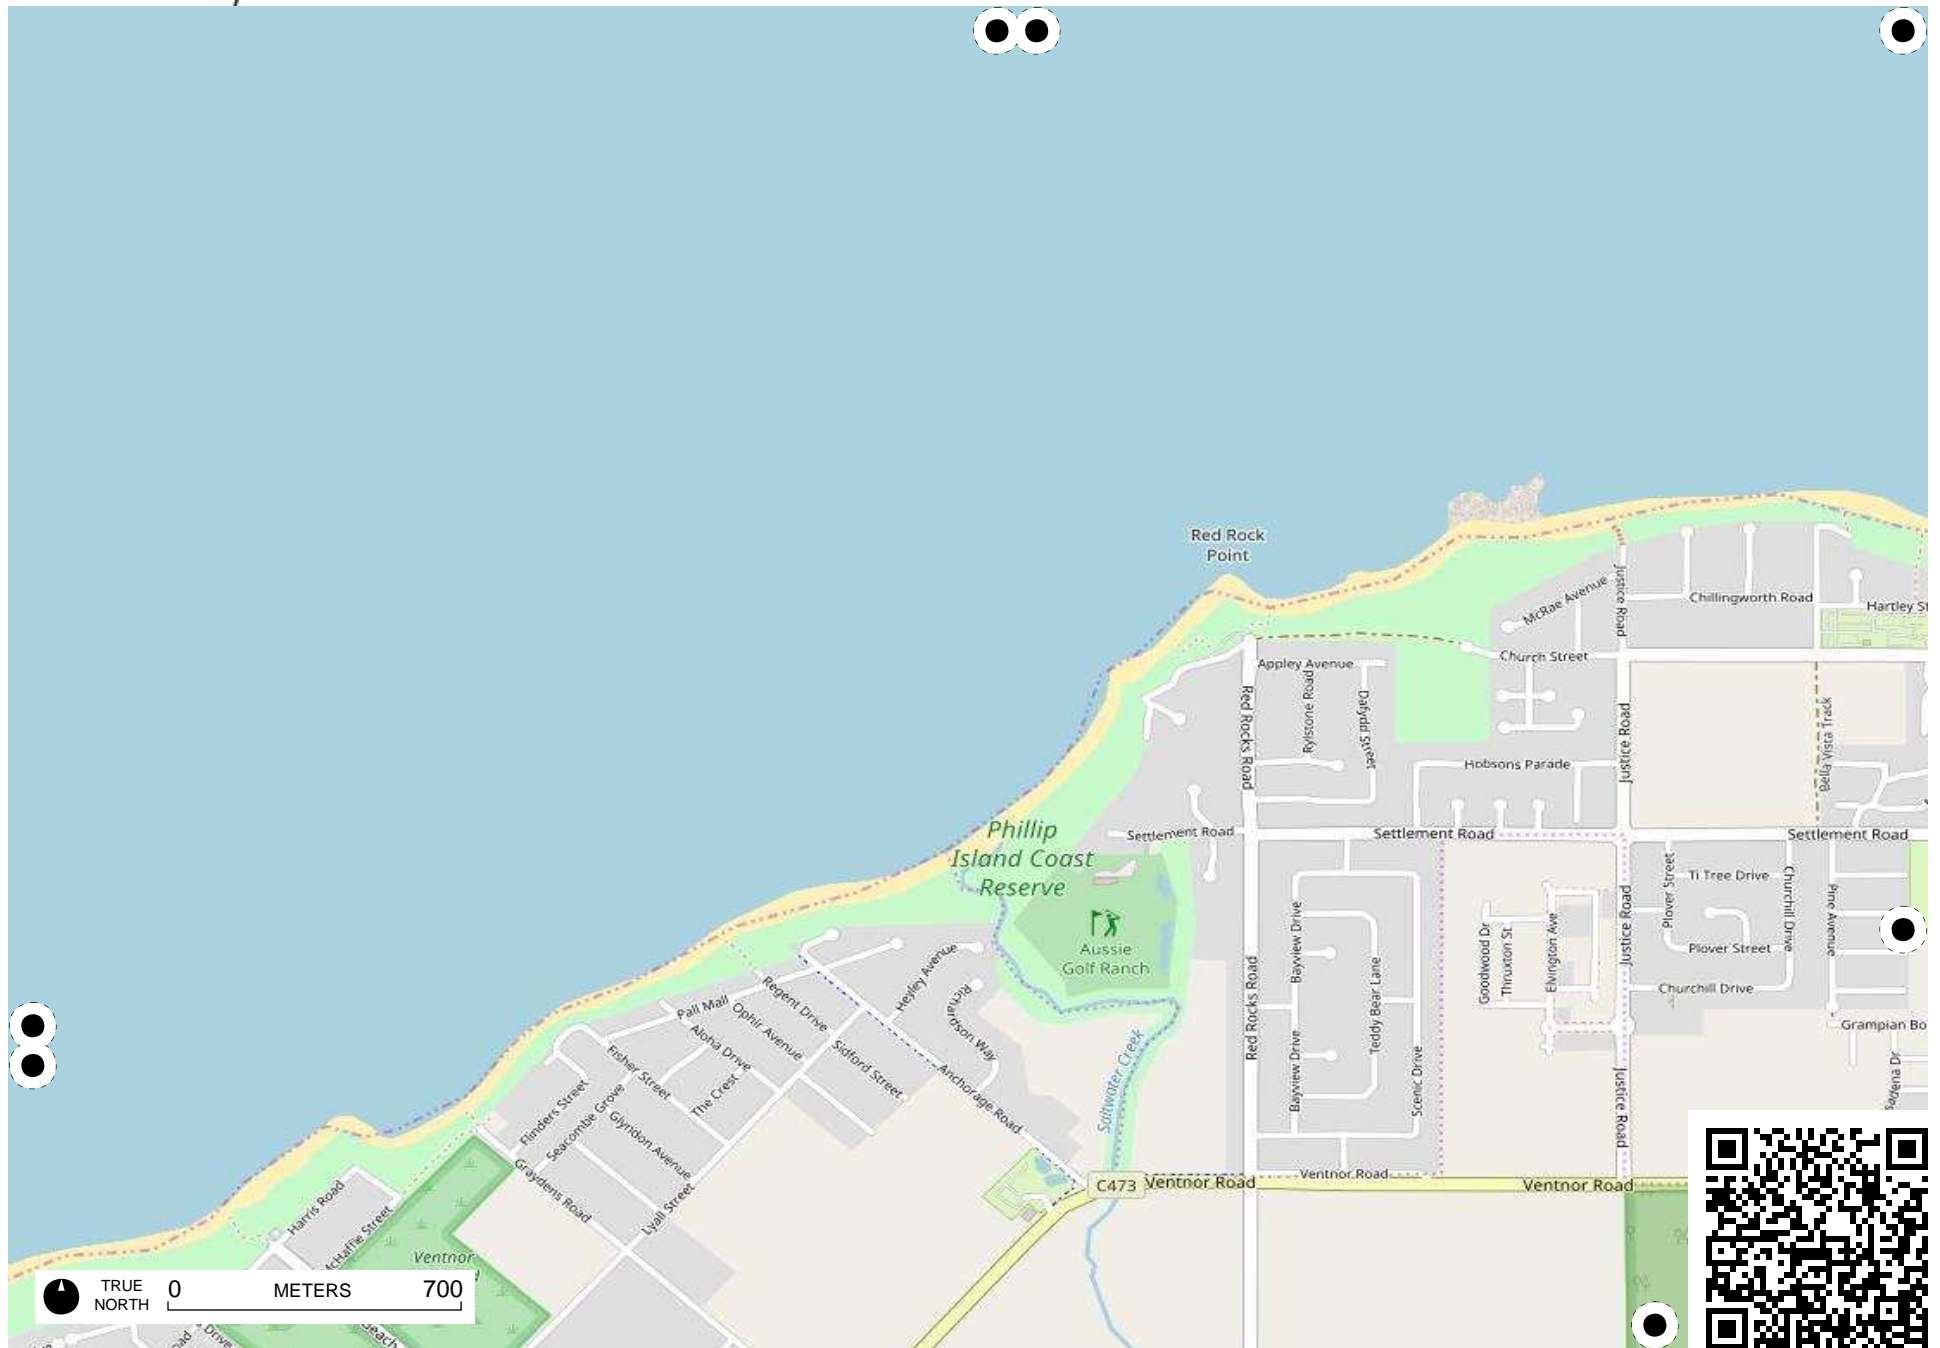

<http://fieldpapers.org/atlas/1wrc2onl/A4>

Field Papers

Location of Summerland Peninsula at Philip Island
<http://fieldpapers.org/atlasses/1wrc2onl/A5>

Tortoise Head

TRUE NORTH 0 METERS 700

Field Papers

Location of Summerland Peninsula at Philip Island

<http://fieldpapers.org/atlas/1wrc2onl/A6>

Field Papers

Location of Summerland Peninsula at Philip Island
<http://fieldpapers.org/atlas/1wrc2onl/A7>

Field Papers

Location of Summerland Peninsula at Philip Island
<http://fieldpapers.org/atlas/1wrc2onl/B1>

TRUE NORTH 0 METERS 700

Field Papers

Location of Summerland Peninsula at Philip Island
<http://fieldpapers.org/atlas/1wrc2onl/B2>

TRUE NORTH 0 METERS 700

Field Papers

Location of Summerland Peninsula at Philip Island
<http://fieldpapers.org/atlas/1wrc2onl/B6>

TRUE NORTH 0 METERS 700

Field Papers

Location of Summerland Peninsula at Philip Island
<http://fieldpapers.org/atlas/1wrc2onl/B7>

TRUE NORTH 0 METERS 700

Field Papers

Location of Summerland Peninsula at Philip Island