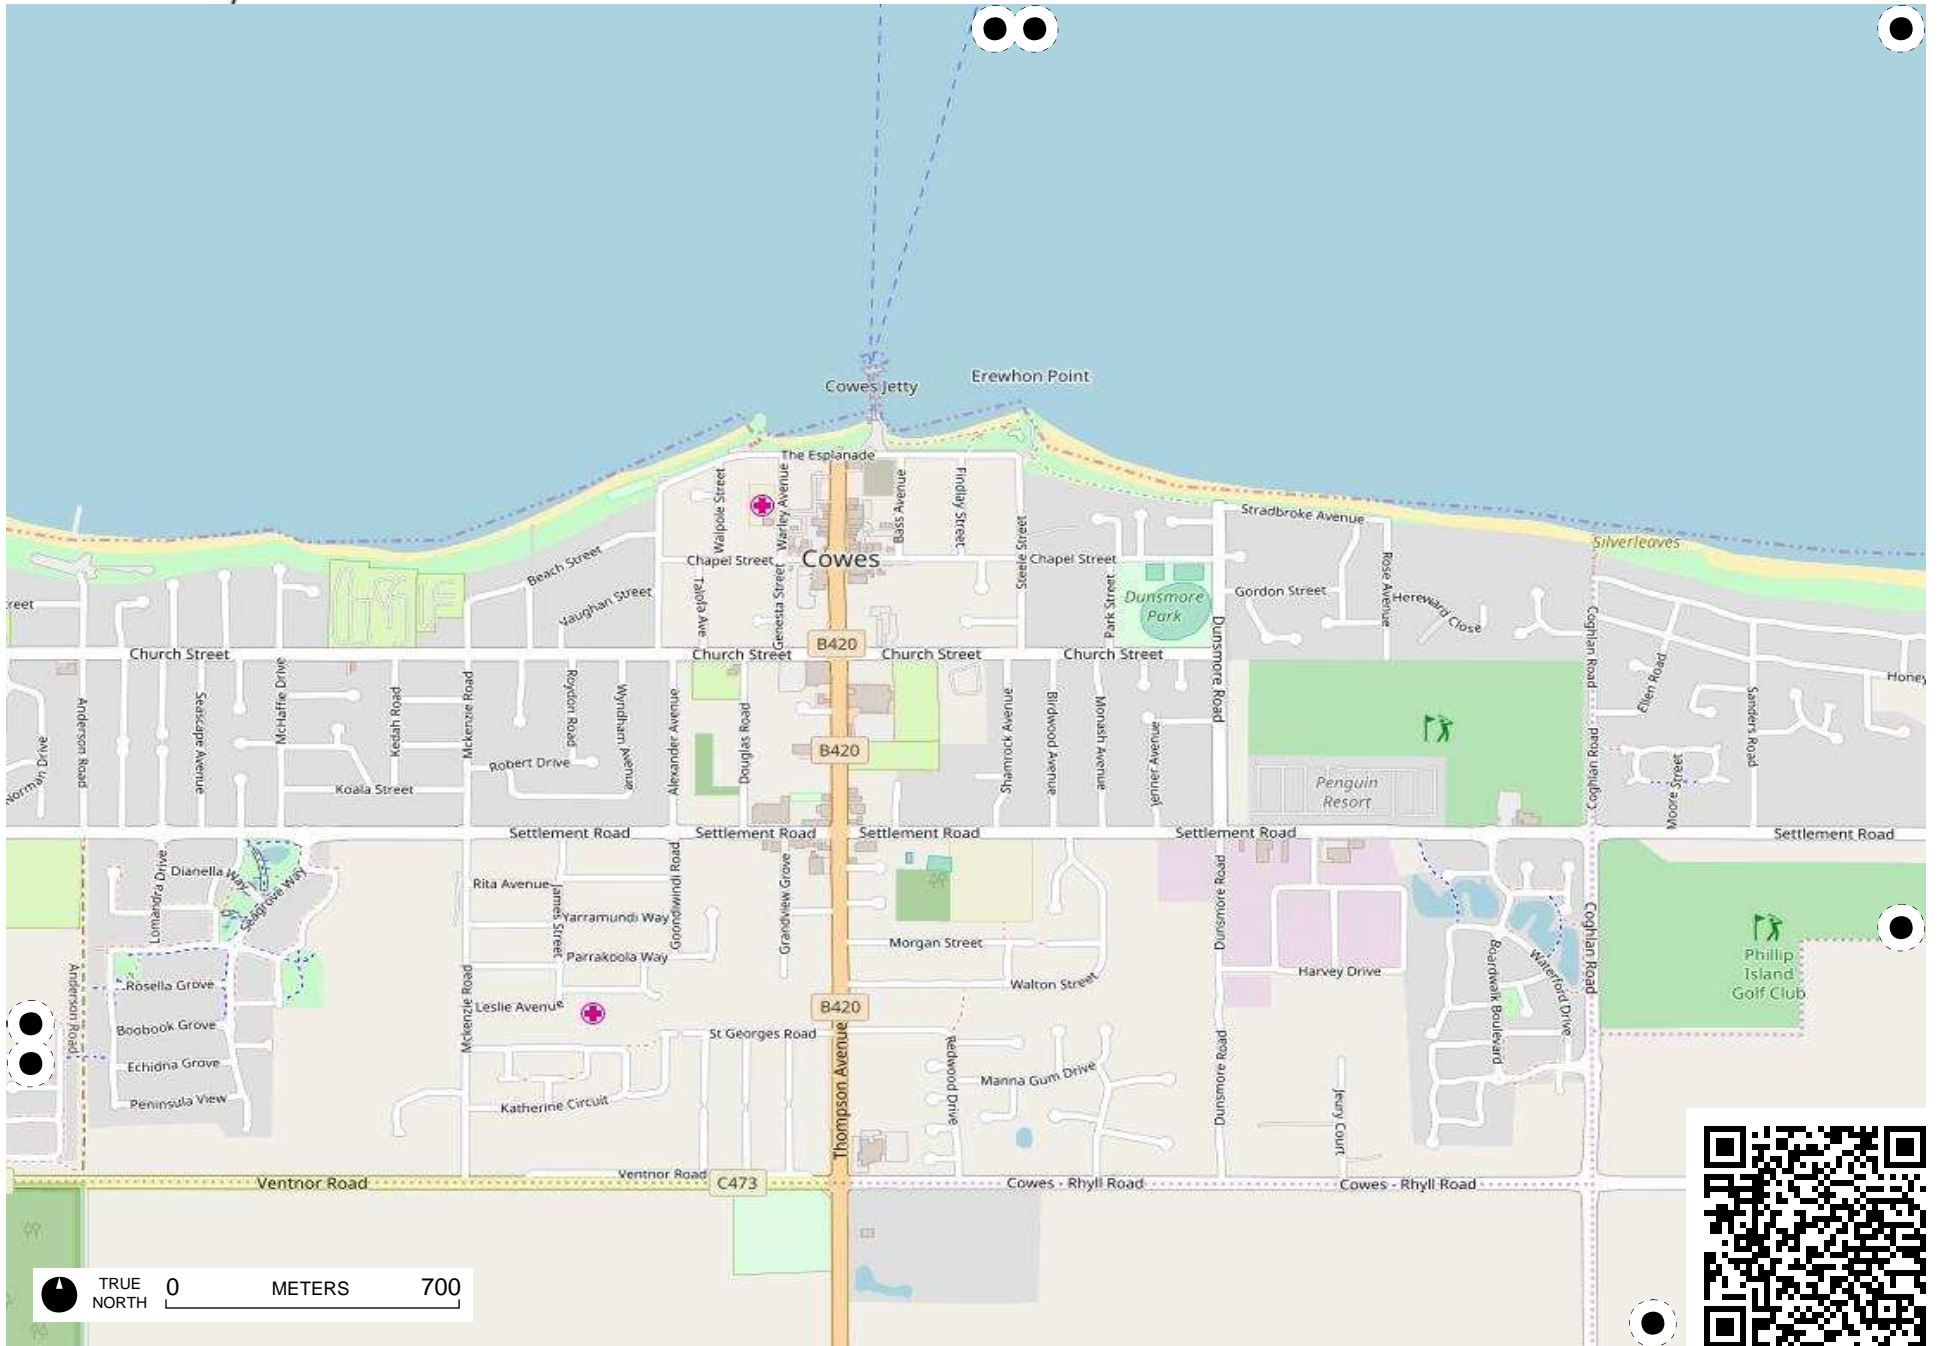

<http://fieldpapers.org/atlas/1wrc2onl/A4>

Field Papers

Location of Summerland Peninsula at Philip Island
<http://fieldpapers.org/atlasses/1wrc2onl/A5>

Tortoise Head

TRUE NORTH 0 METERS 700

Field Papers

Location of Summerland Peninsula at Philip Island

<http://fieldpapers.org/atlas/1wrc2onl/A6>

Field Papers

Location of Summerland Peninsula at Philip Island
<http://fieldpapers.org/atlas/1wrc2onl/A7>

Field Papers

Location of Summerland Peninsula at Philip Island
<http://fieldpapers.org/atlas/1wrc2onl/B1>

TRUE NORTH 0 METERS 700

Field Papers

Location of Summerland Peninsula at Philip Island
<http://fieldpapers.org/atlas/1wrc2onl/B2>

TRUE NORTH 0 METERS 700

Field Papers

Location of Summerland Peninsula at Philip Island
<http://fieldpapers.org/atlas/1wrc2onl/B6>

TRUE NORTH 0 METERS 700

Field Papers

Location of Summerland Peninsula at Philip Island
<http://fieldpapers.org/atlas/1wrc2onl/B7>

TRUE NORTH 0 METERS 700

Field Papers

Location of Summerland Peninsula at Philip Island