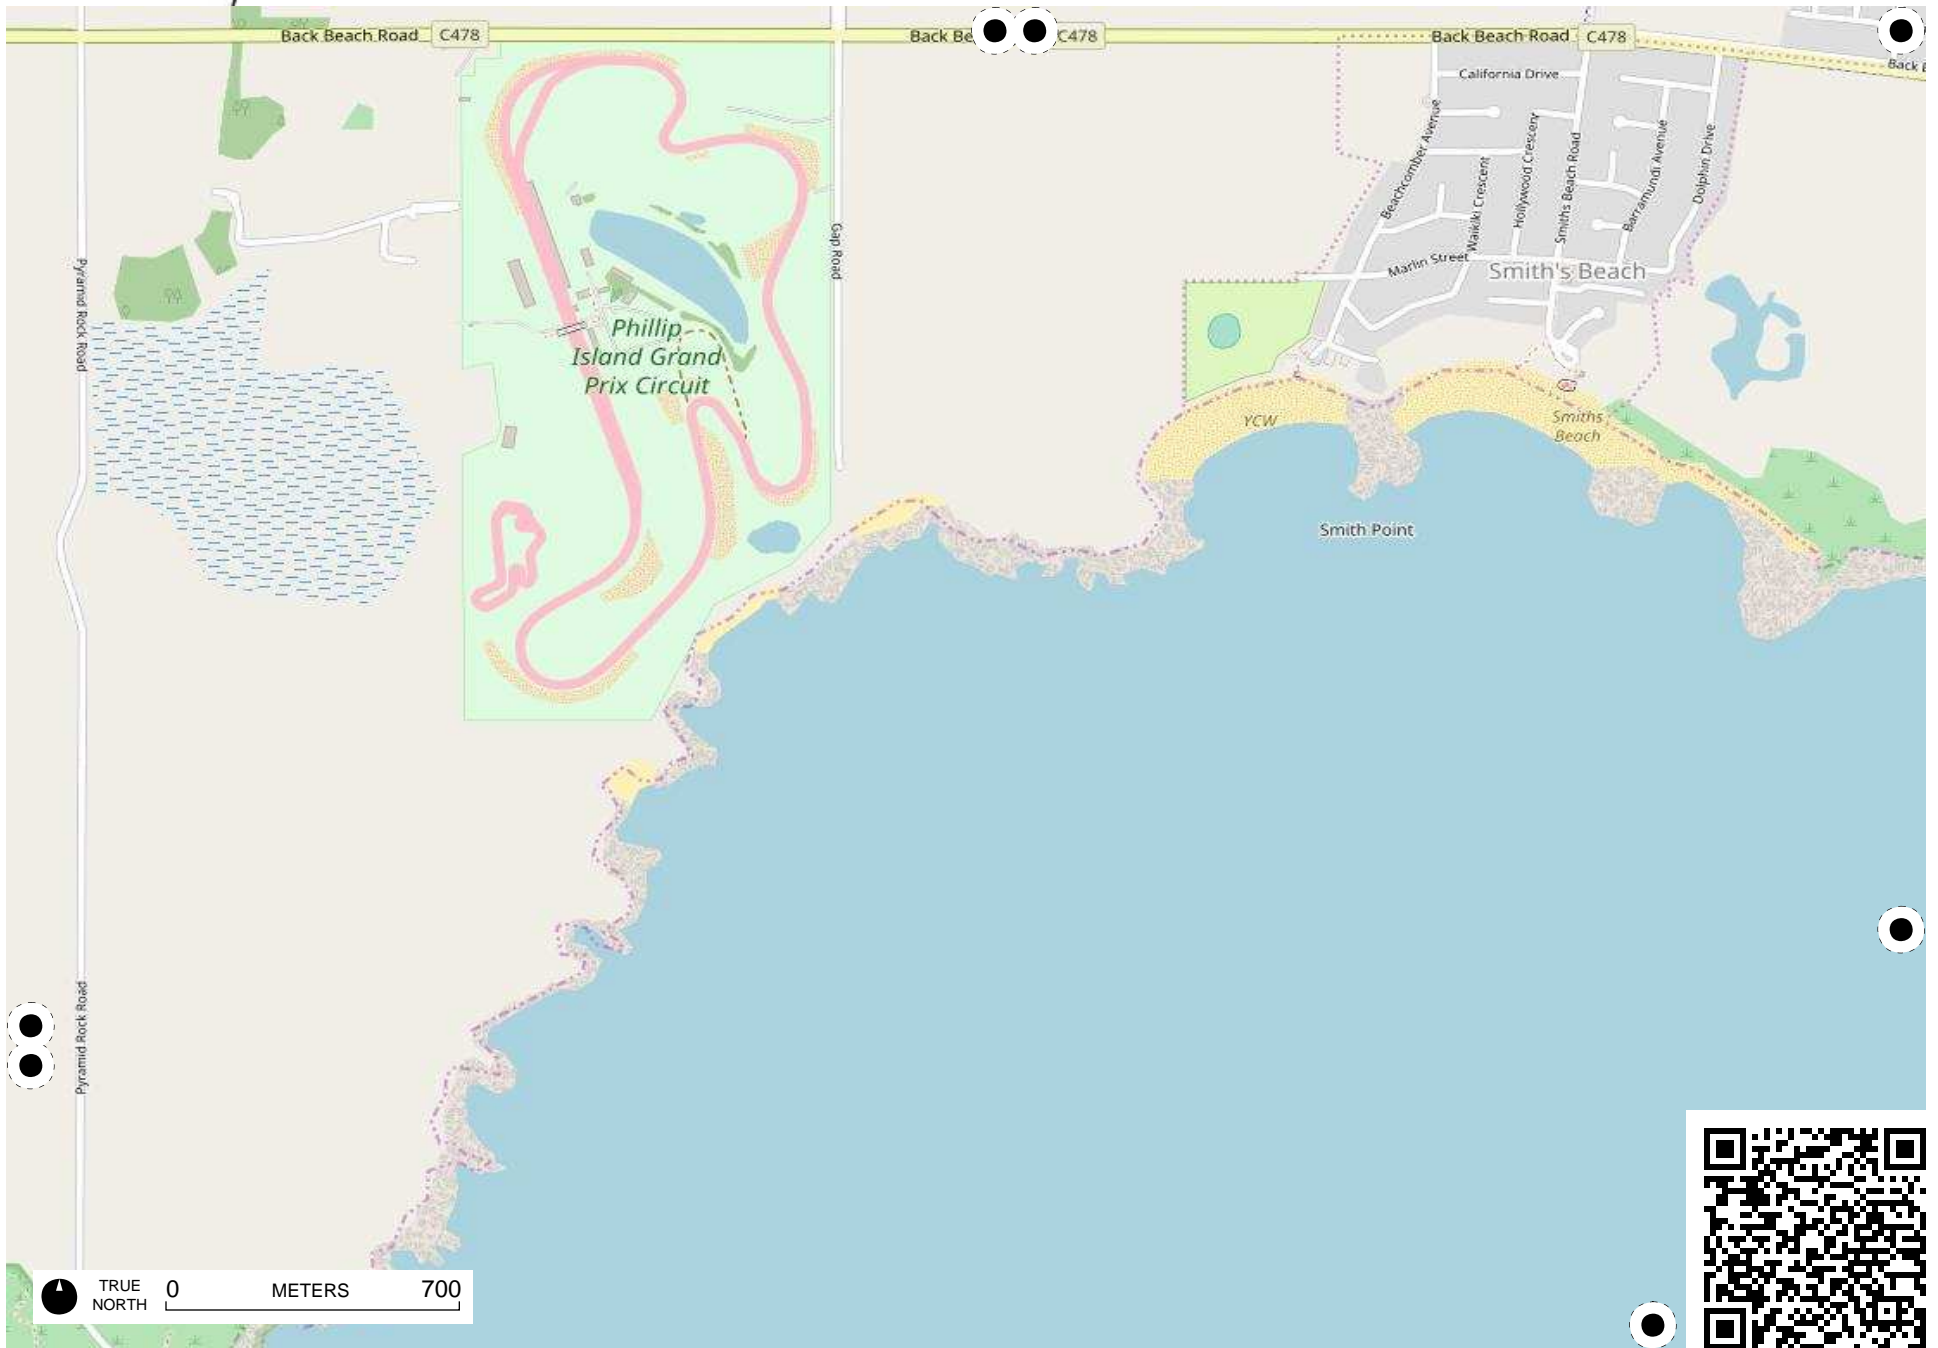

Field Papers

Location of Summerland Peninsula at Philip Island

<http://fieldpapers.org/atlas/1wrc2onl/D4>