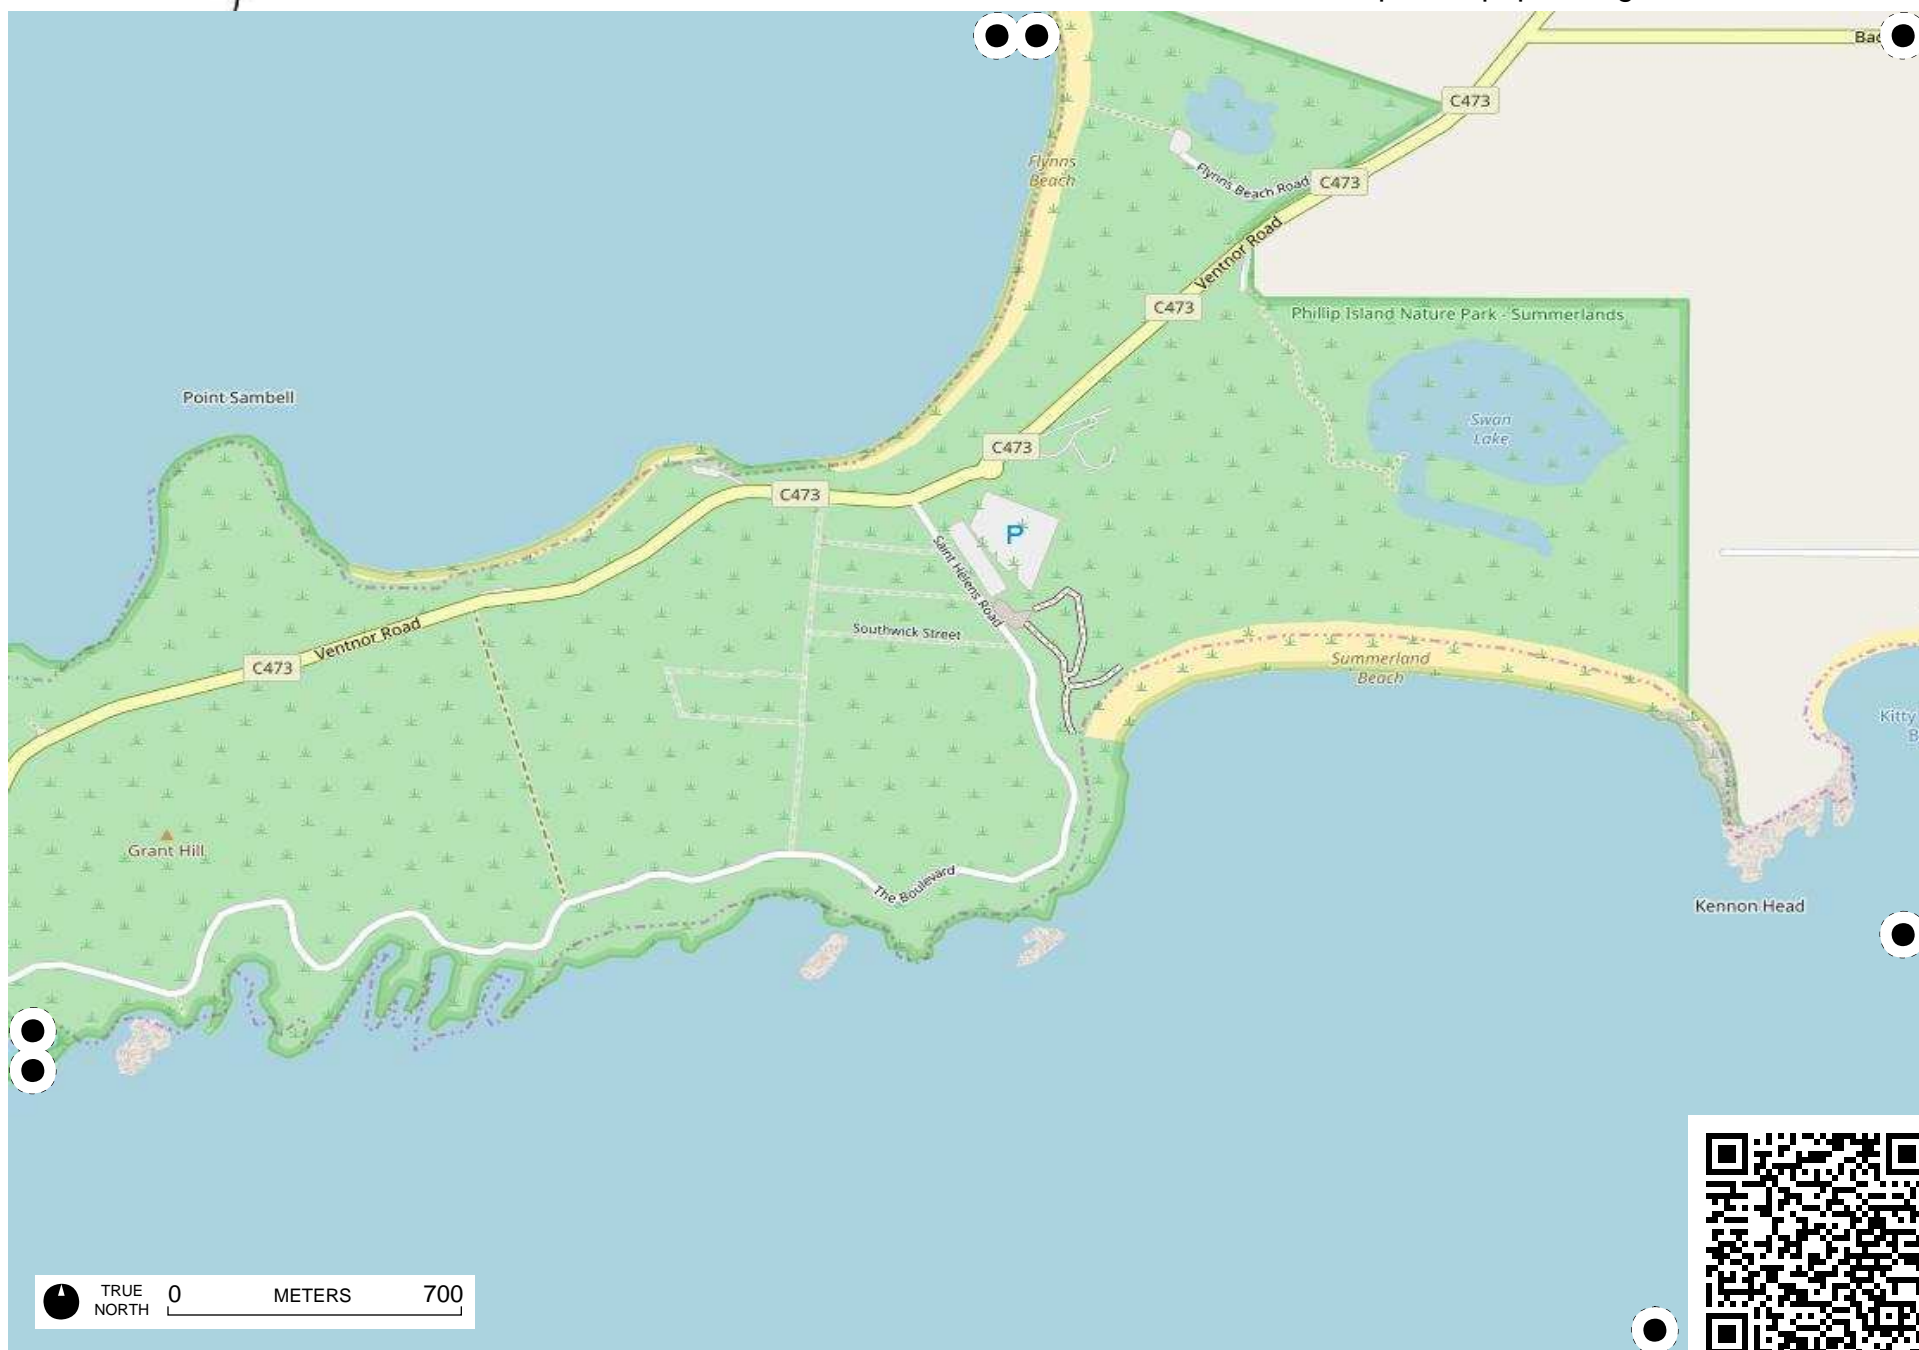

<http://fieldpapers.org/atlas/1wrc2onl/C7>

TRUE NORTH 0 METERS 700

Field Papers

Location of Summerland Peninsula at Philip Island

<http://fieldpapers.org/atlas/1wrc2onl/D1>

Field Papers

Location of Summerland Peninsula at Philip Island

<http://fieldpapers.org/atlas/1wrc2onl/D3>

Field Papers

Location of Summerland Peninsula at Philip Island

<http://fieldpapers.org/atlas/1wrc2onl/D4>

Field Papers

Location of Summerland Peninsula at Philip Island
<http://fieldpapers.org/atlas/1wrc2onl/E1>