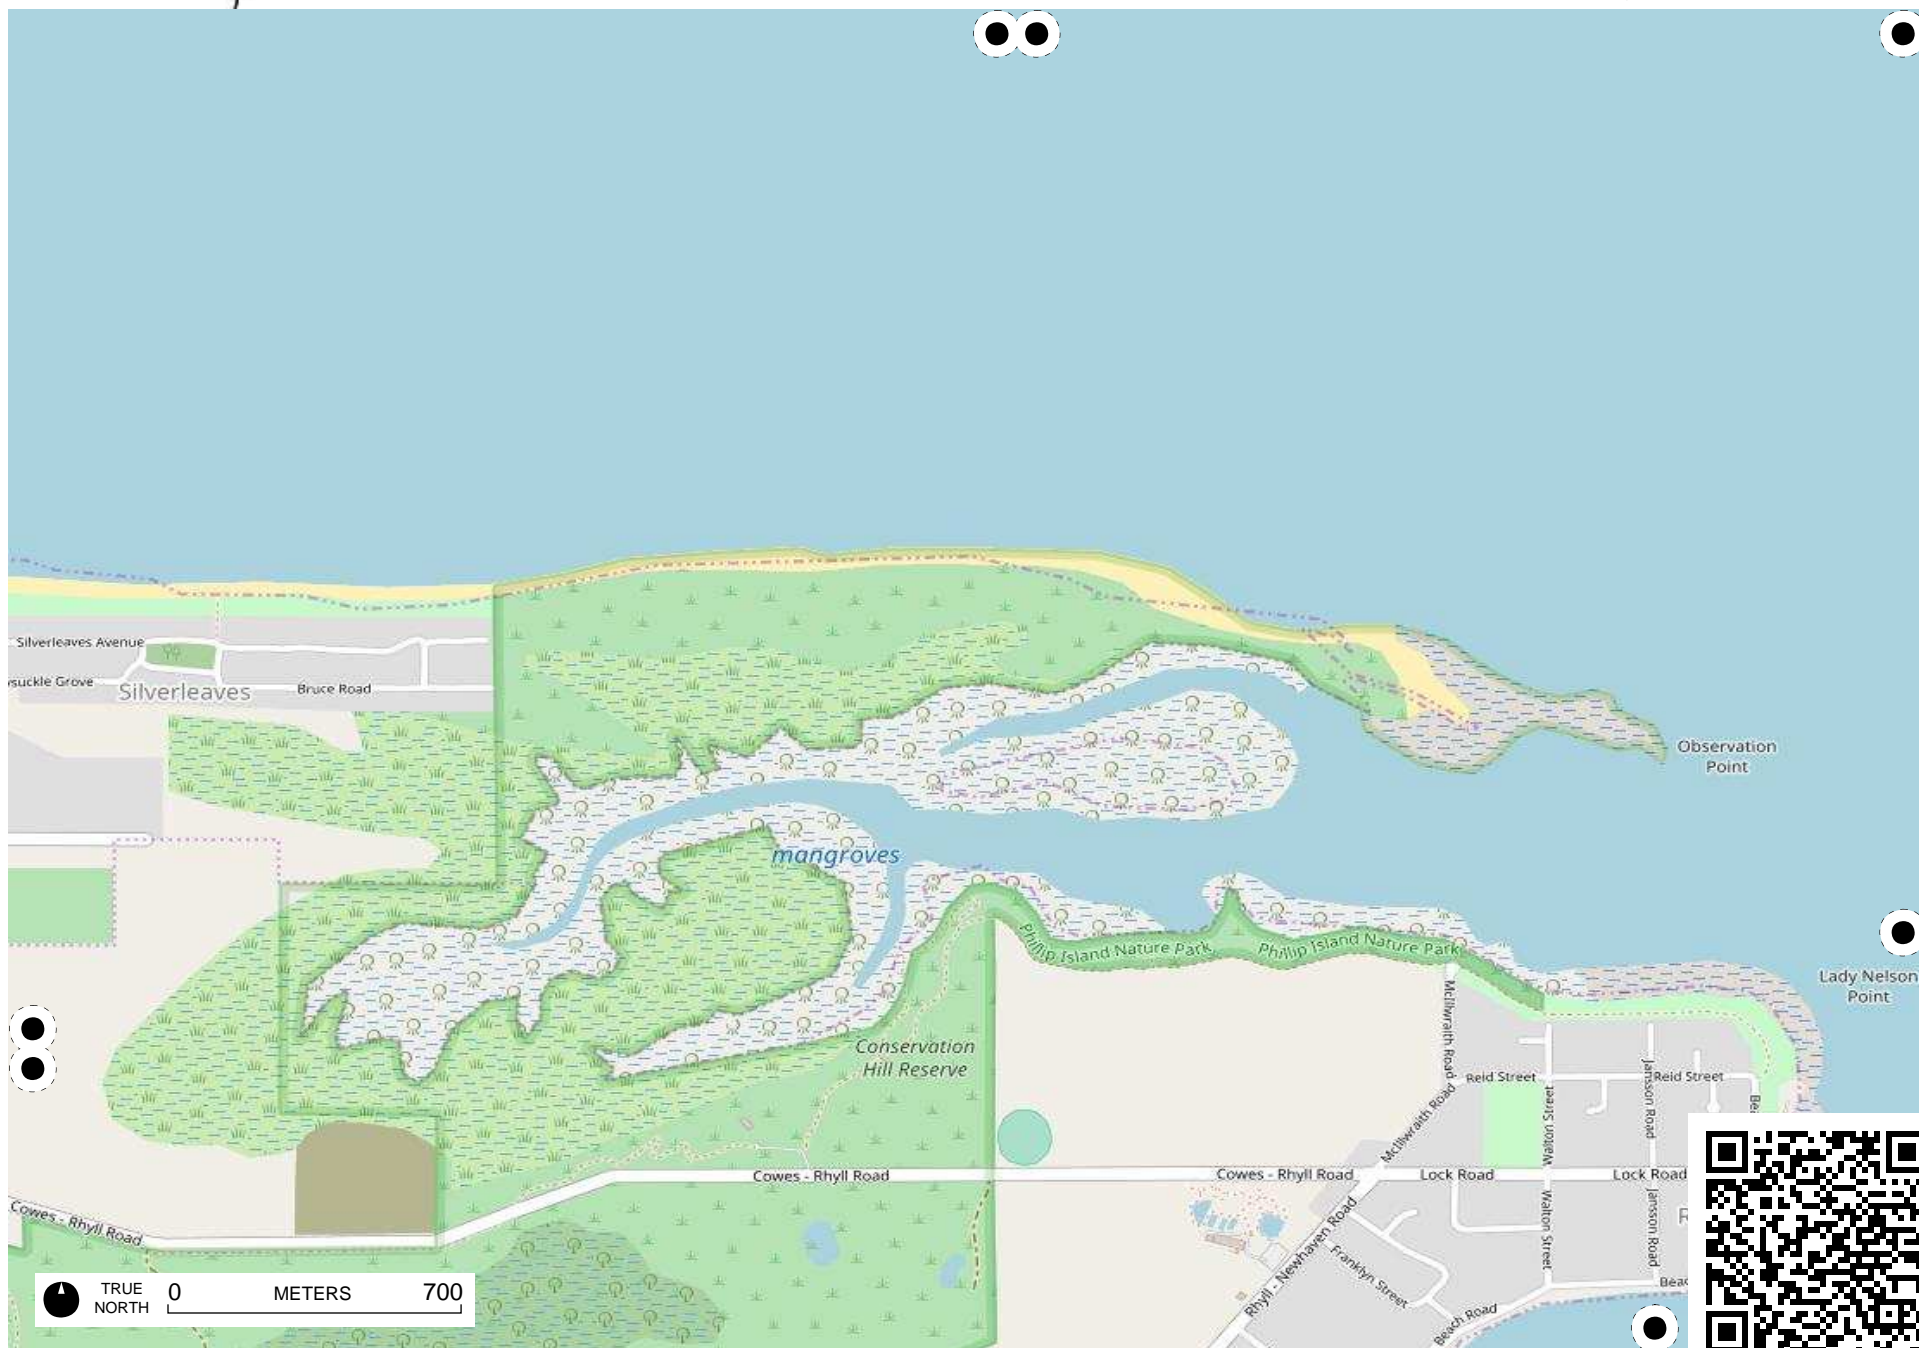

TRUE NORTH 0 METERS 700

Field Papers

Location of Summerland Peninsula at Philip Island
<http://fieldpapers.org/atlas/1wrc2onl/B2>

TRUE NORTH 0 METERS 700

Field Papers

Location of Summerland Peninsula at Philip Island
<http://fieldpapers.org/atlas/1wrc2onl/B6>

TRUE NORTH 0 METERS 700

Field Papers

Location of Summerland Peninsula at Philip Island
<http://fieldpapers.org/atlas/1wrc2onl/B7>

TRUE NORTH 0 METERS 700

Field Papers

Location of Summerland Peninsula at Philip Island