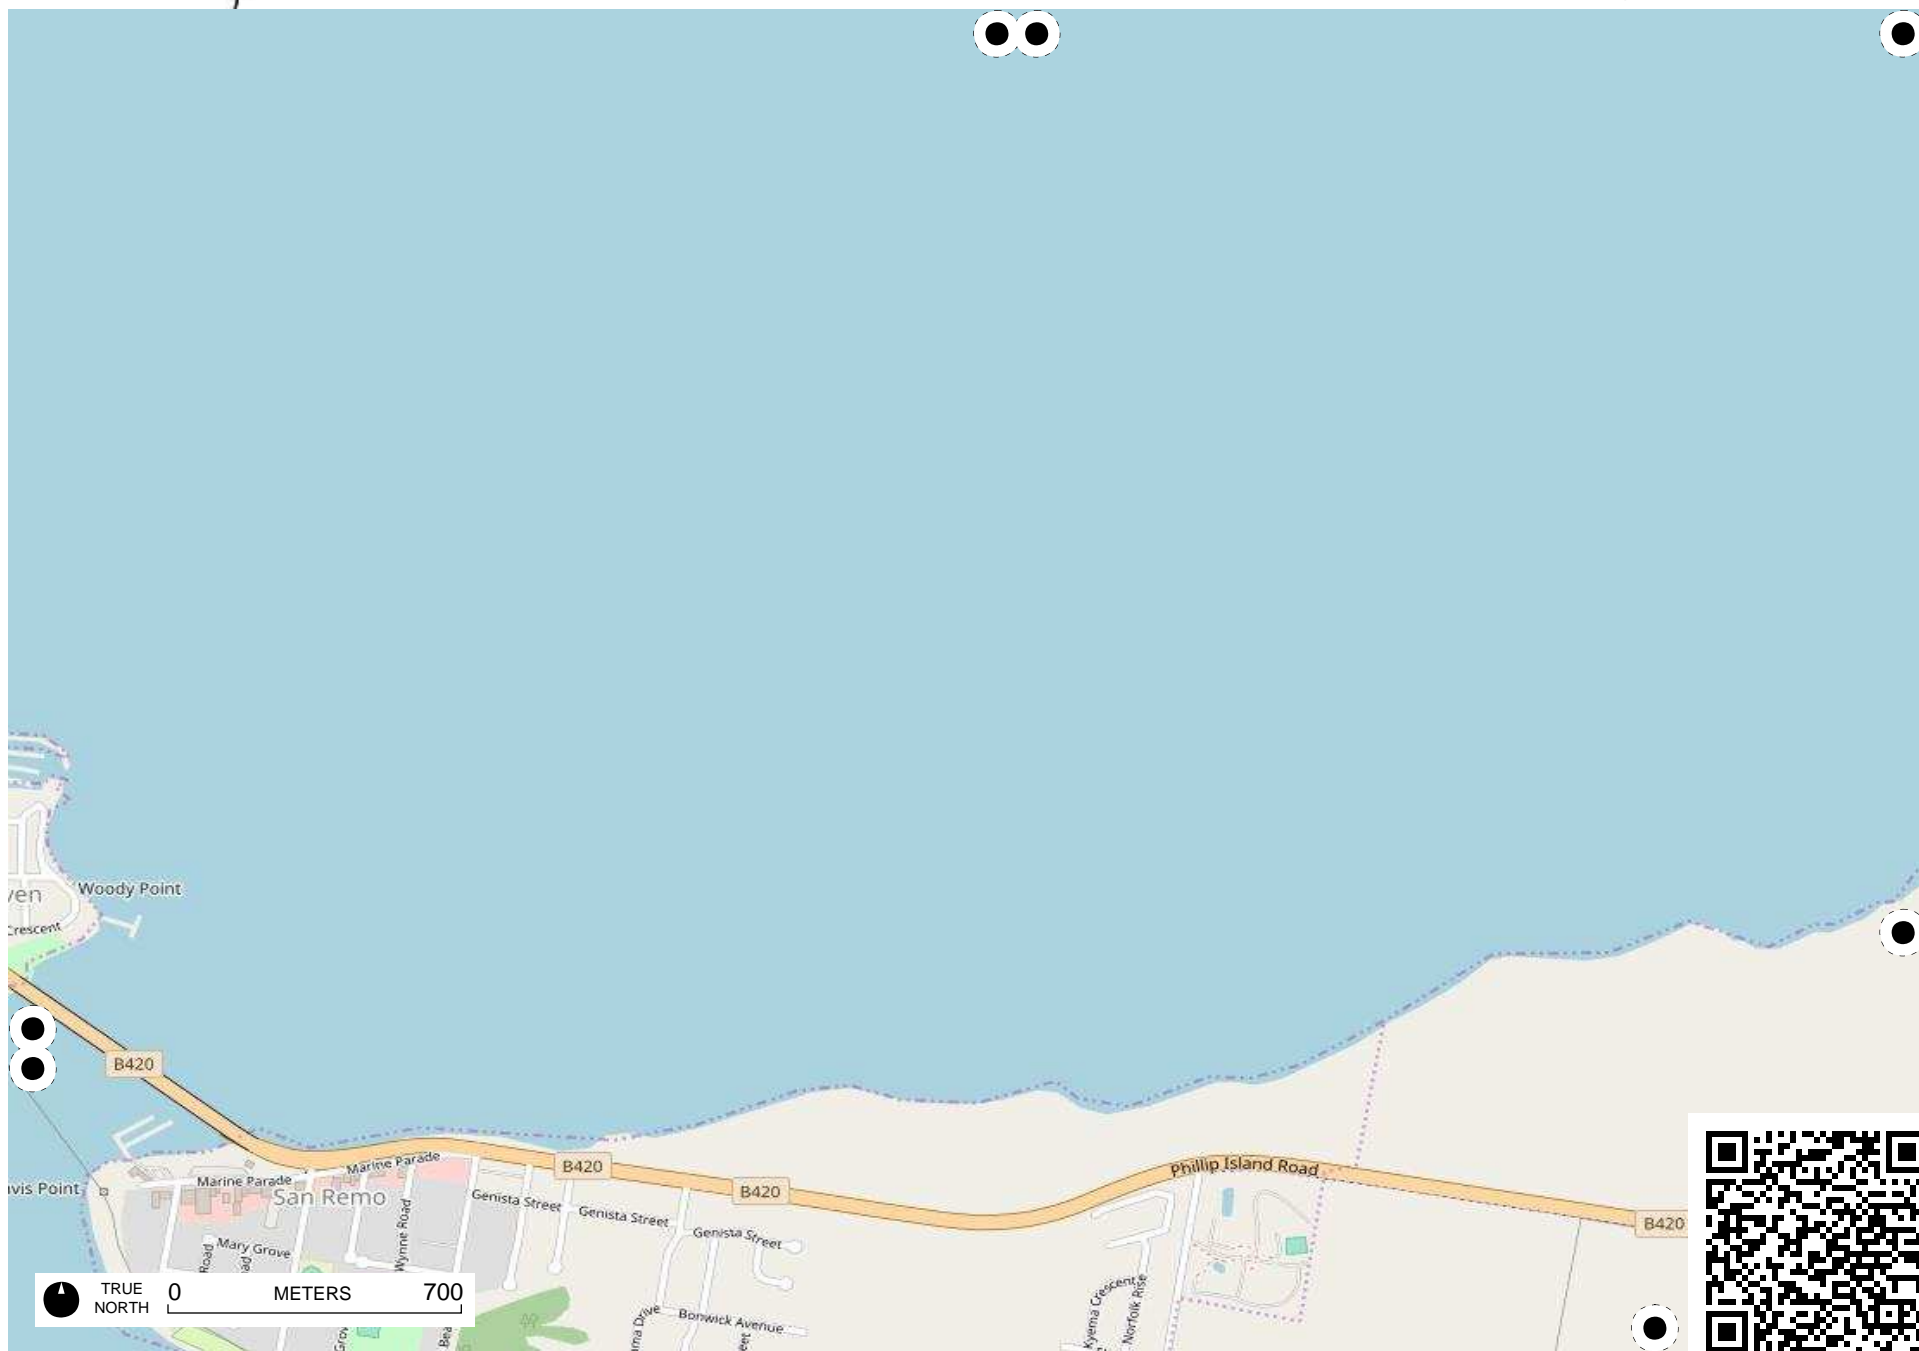

<http://fieldpapers.org/atlas/1wrc2onl/D3>

Field Papers

Location of Summerland Peninsula at Philip Island

<http://fieldpapers.org/atlas/1wrc2onl/D4>

Field Papers

Location of Summerland Peninsula at Philip Island
<http://fieldpapers.org/atlas/1wrc2onl/E1>

TRUE NORTH 0 METERS 700

Field Papers

Location of Summerland Peninsula at Philip Island
<http://fieldpapers.org/atlas/1wrc2onl/E2>

TRUE NORTH 0 METERS 700

Field Papers

Location of Summerland Peninsula at Philip Island