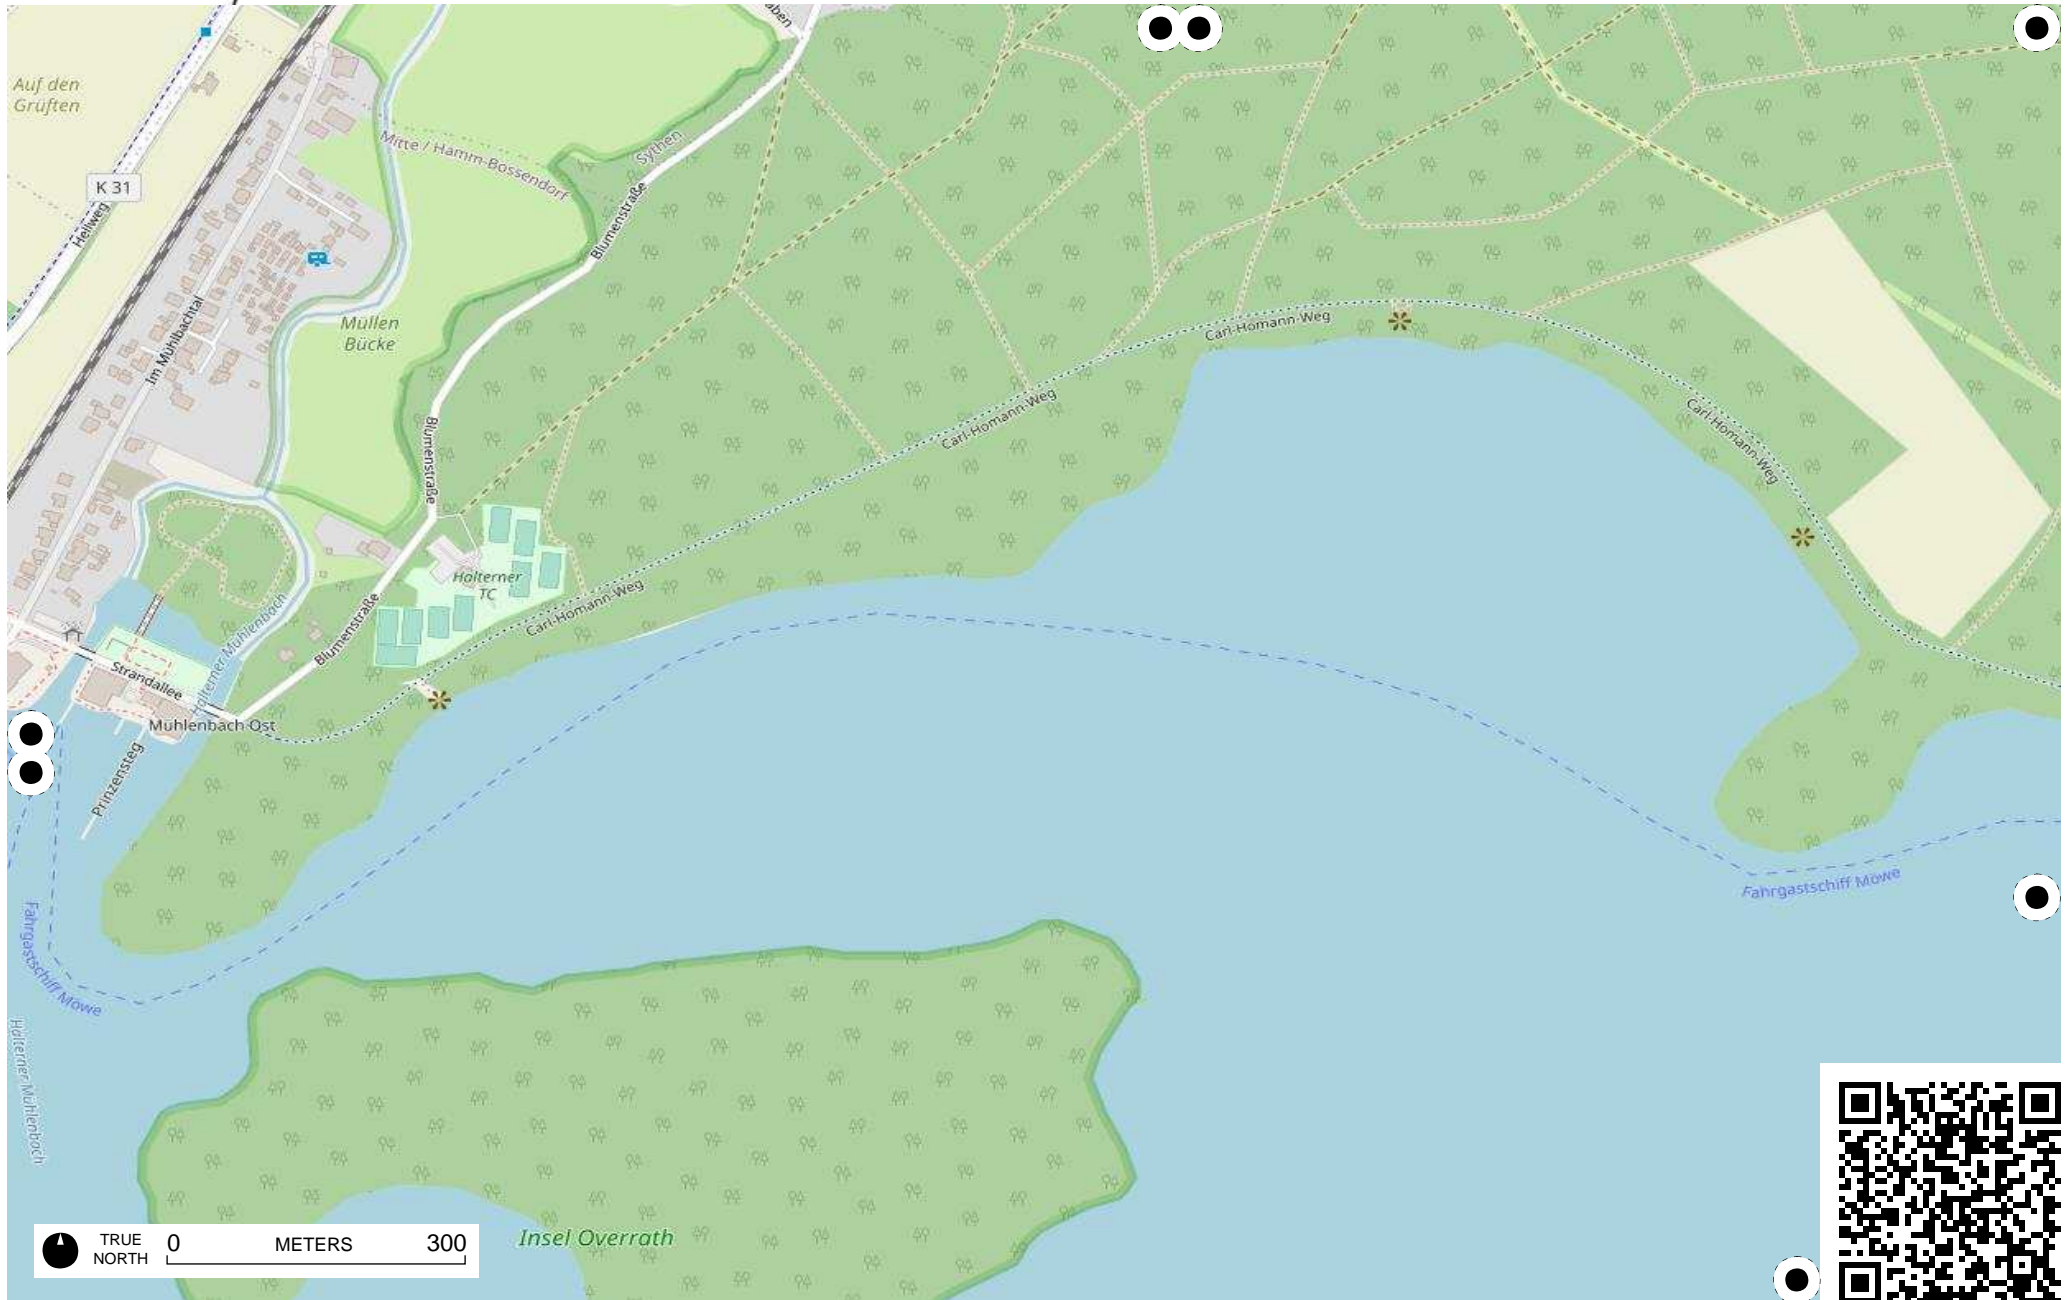

# Field Papers

Haltern am See

<http://fieldpapers-web.herokuapp.com/atlas/1ut6btt/A5>

TRUE NORTH 0 METERS 300

*Insel Overrath*

# Field Papers

Haltern am See

<http://fieldpapers-web.herokuapp.com/atlas/1ut6btx/C1>

TRUE NORTH 0 METERS 300