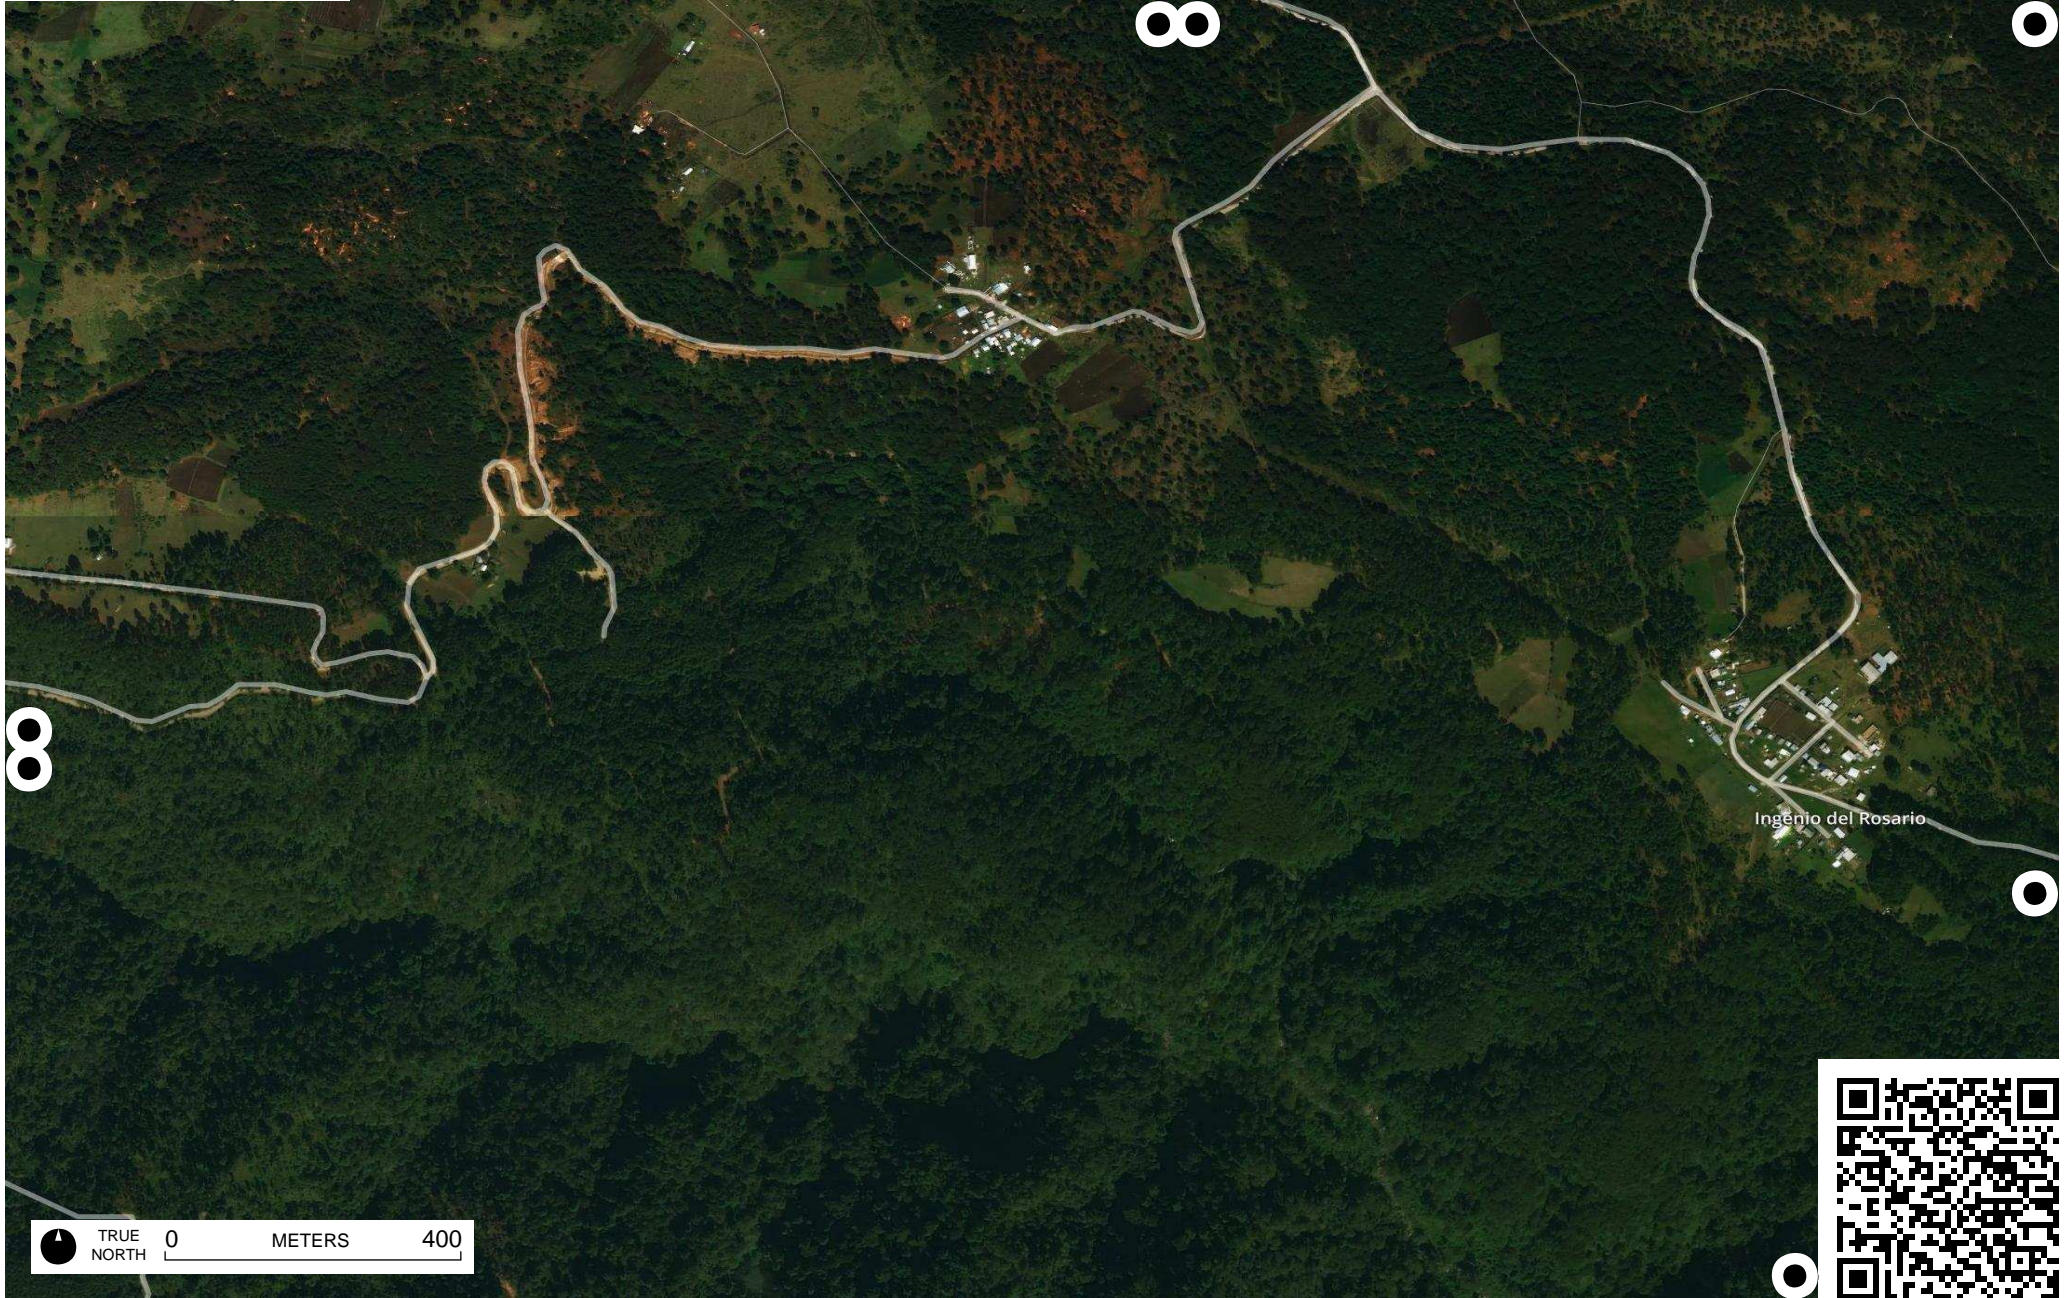

TRUE NORTH 0 2 KILOMETERS

Mesa del Laurel

TRUE NORTH 0 METERS 400