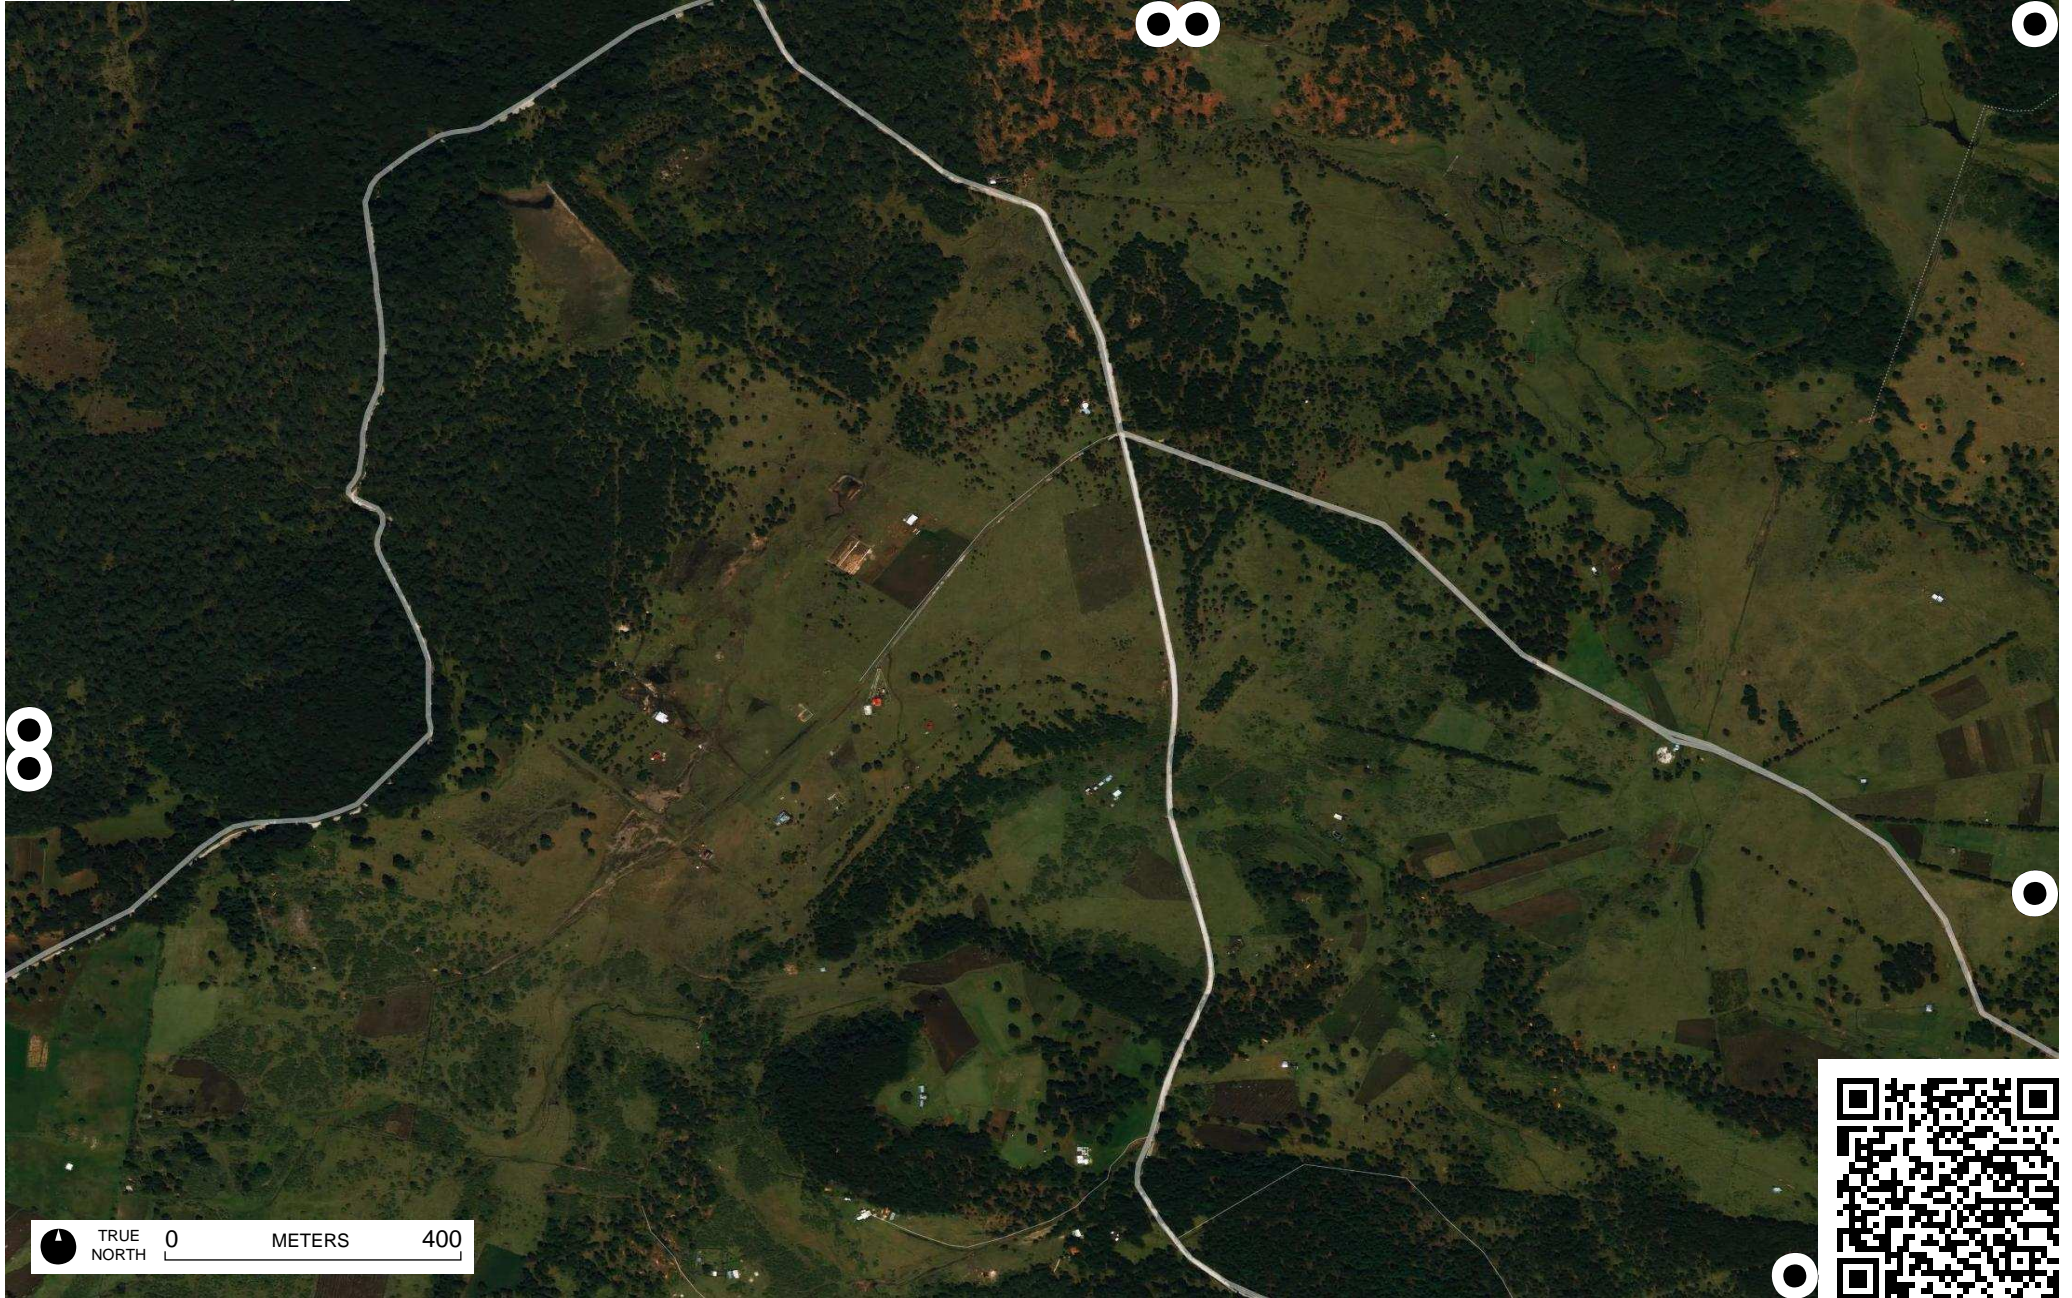

TRUE NORTH 0 2 KILOMETERS

Mesa del Laurel

TRUE NORTH 0 METERS 400