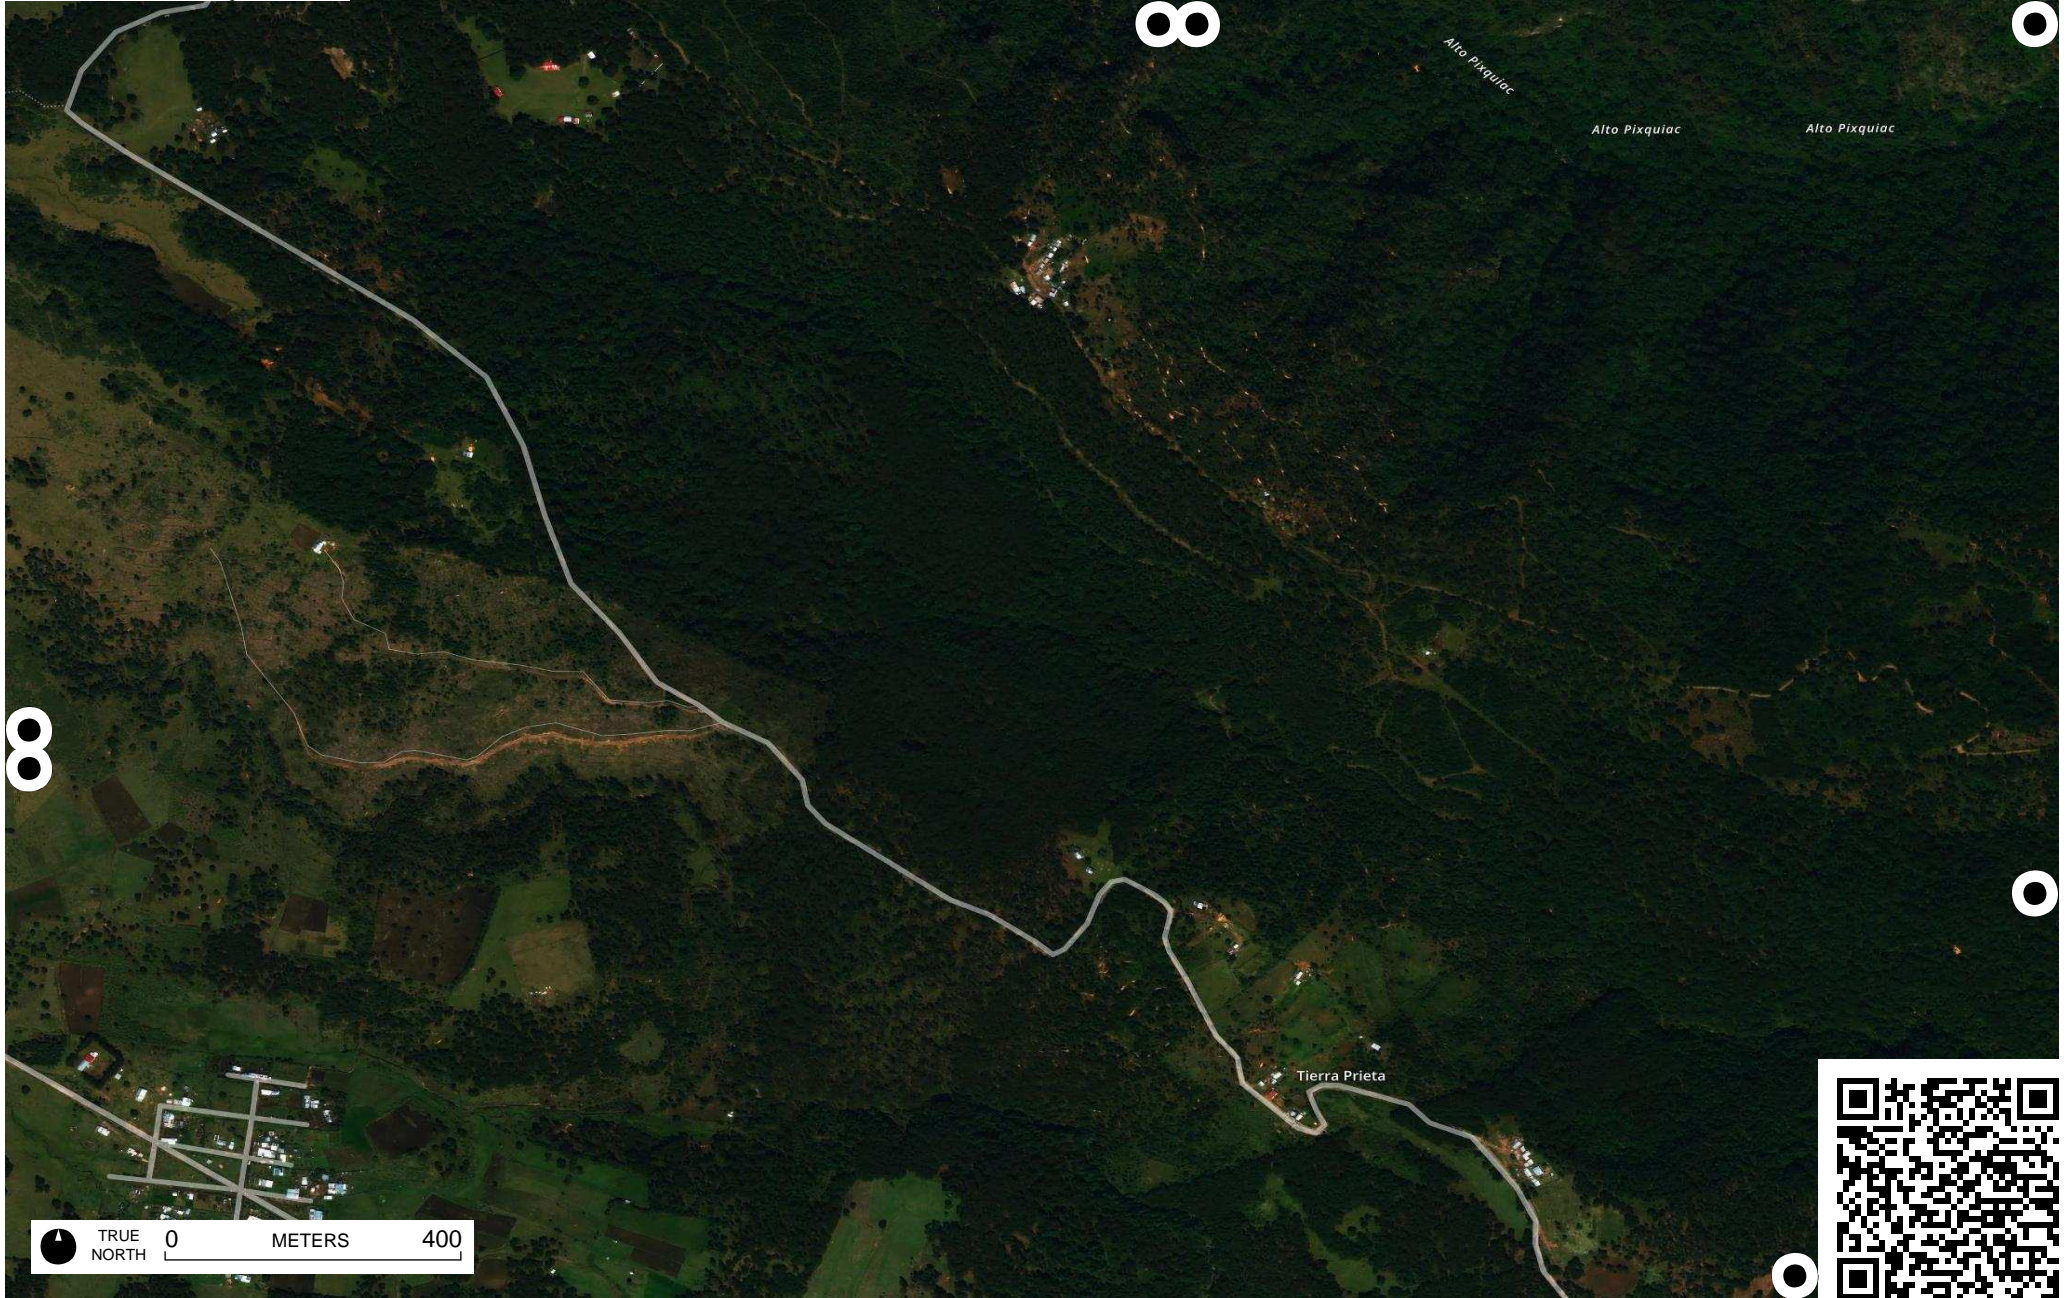

TRUE NORTH 0 2 KILOMETERS

Mesa del Laurel

TRUE NORTH 0 METERS 400