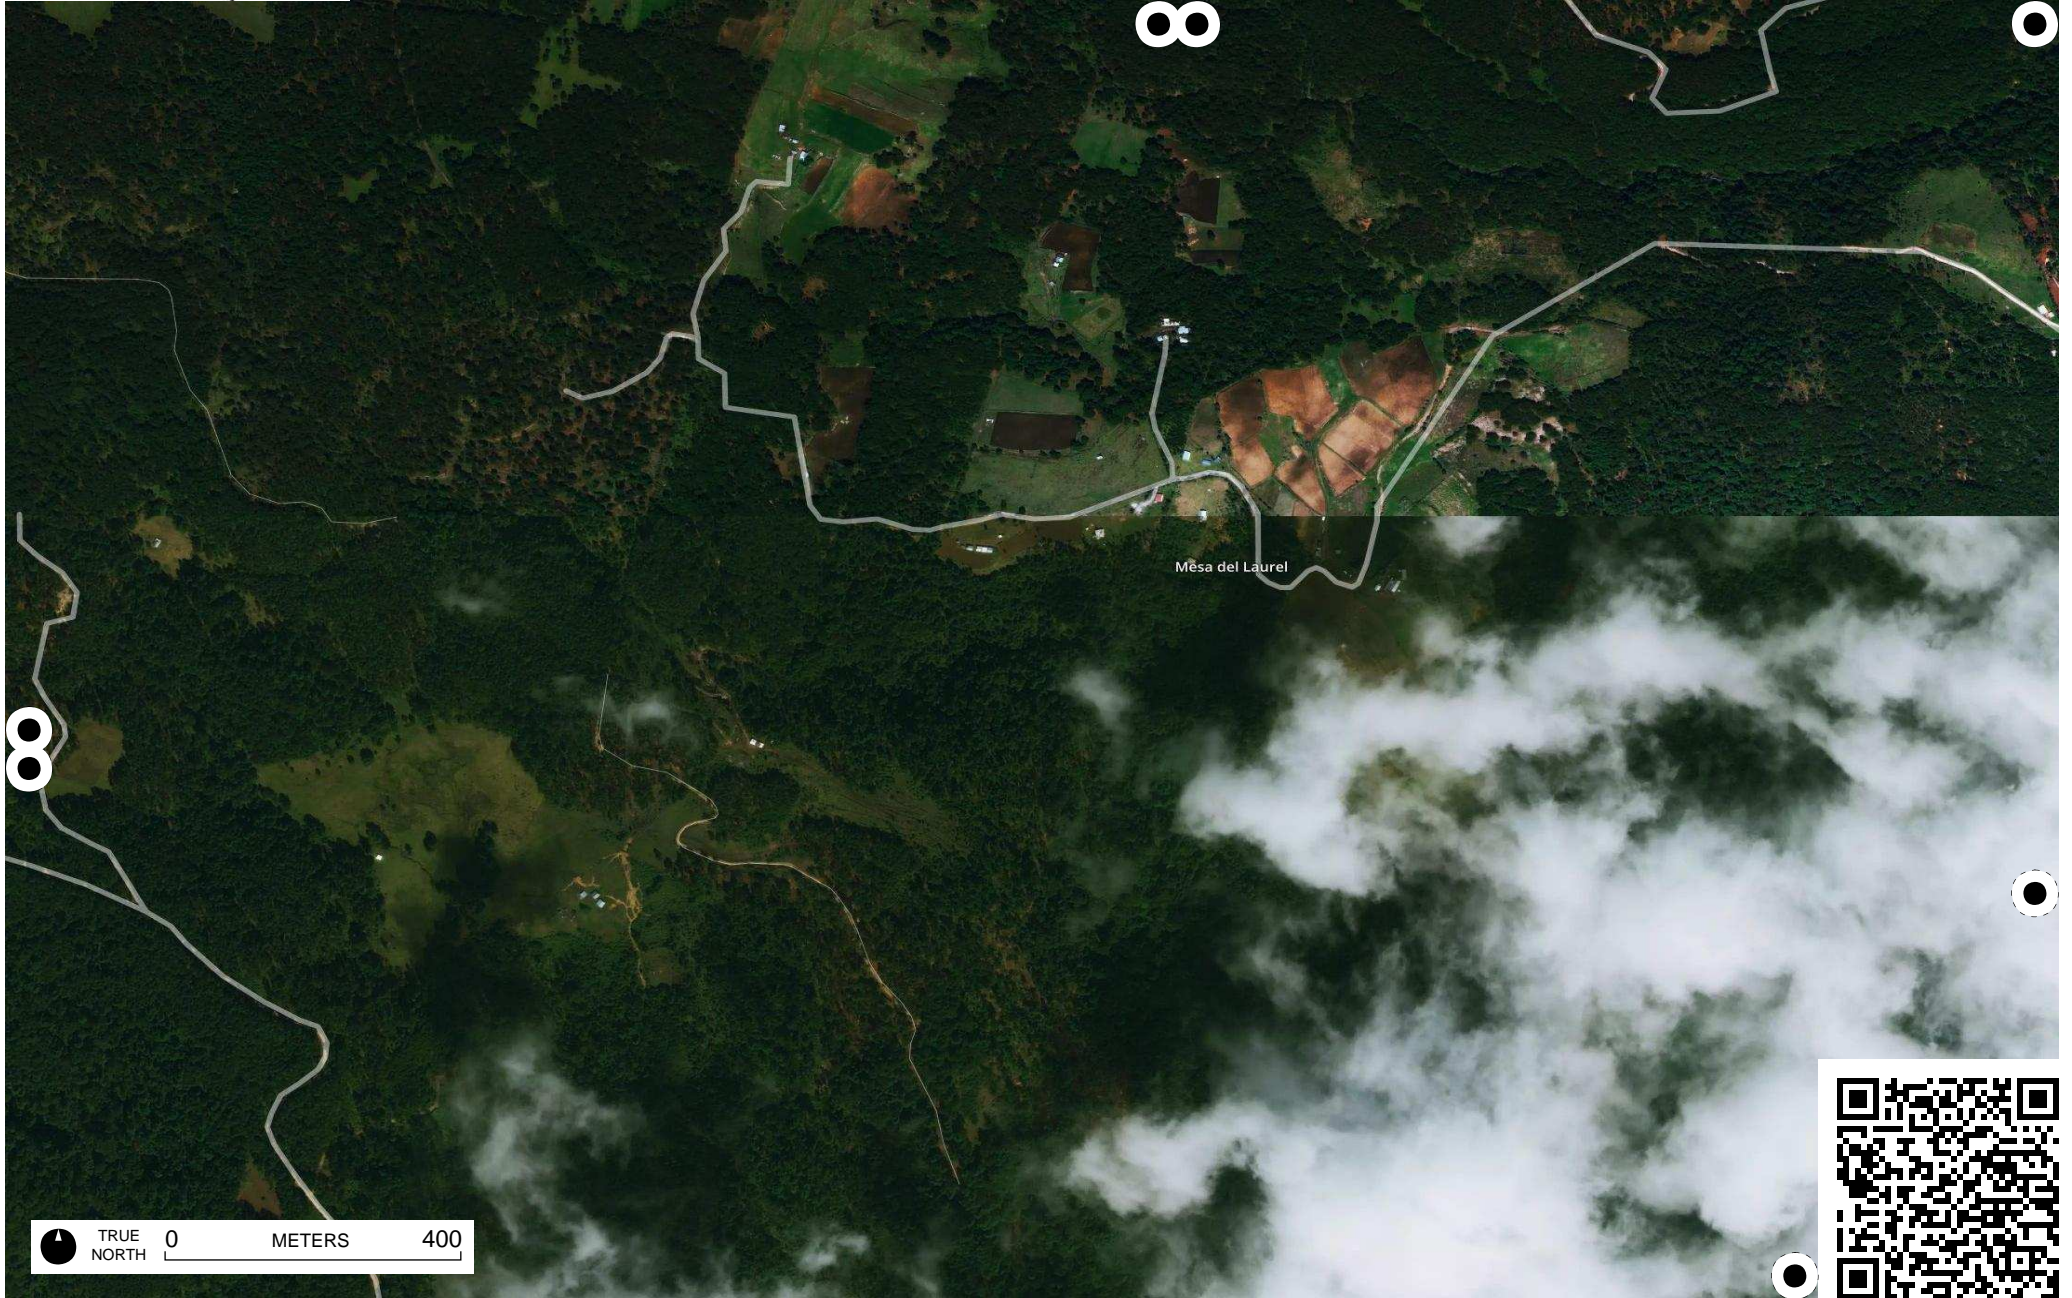

TRUE NORTH 0 2 KILOMETERS

Mesa del Laurel

TRUE NORTH 0 METERS 400