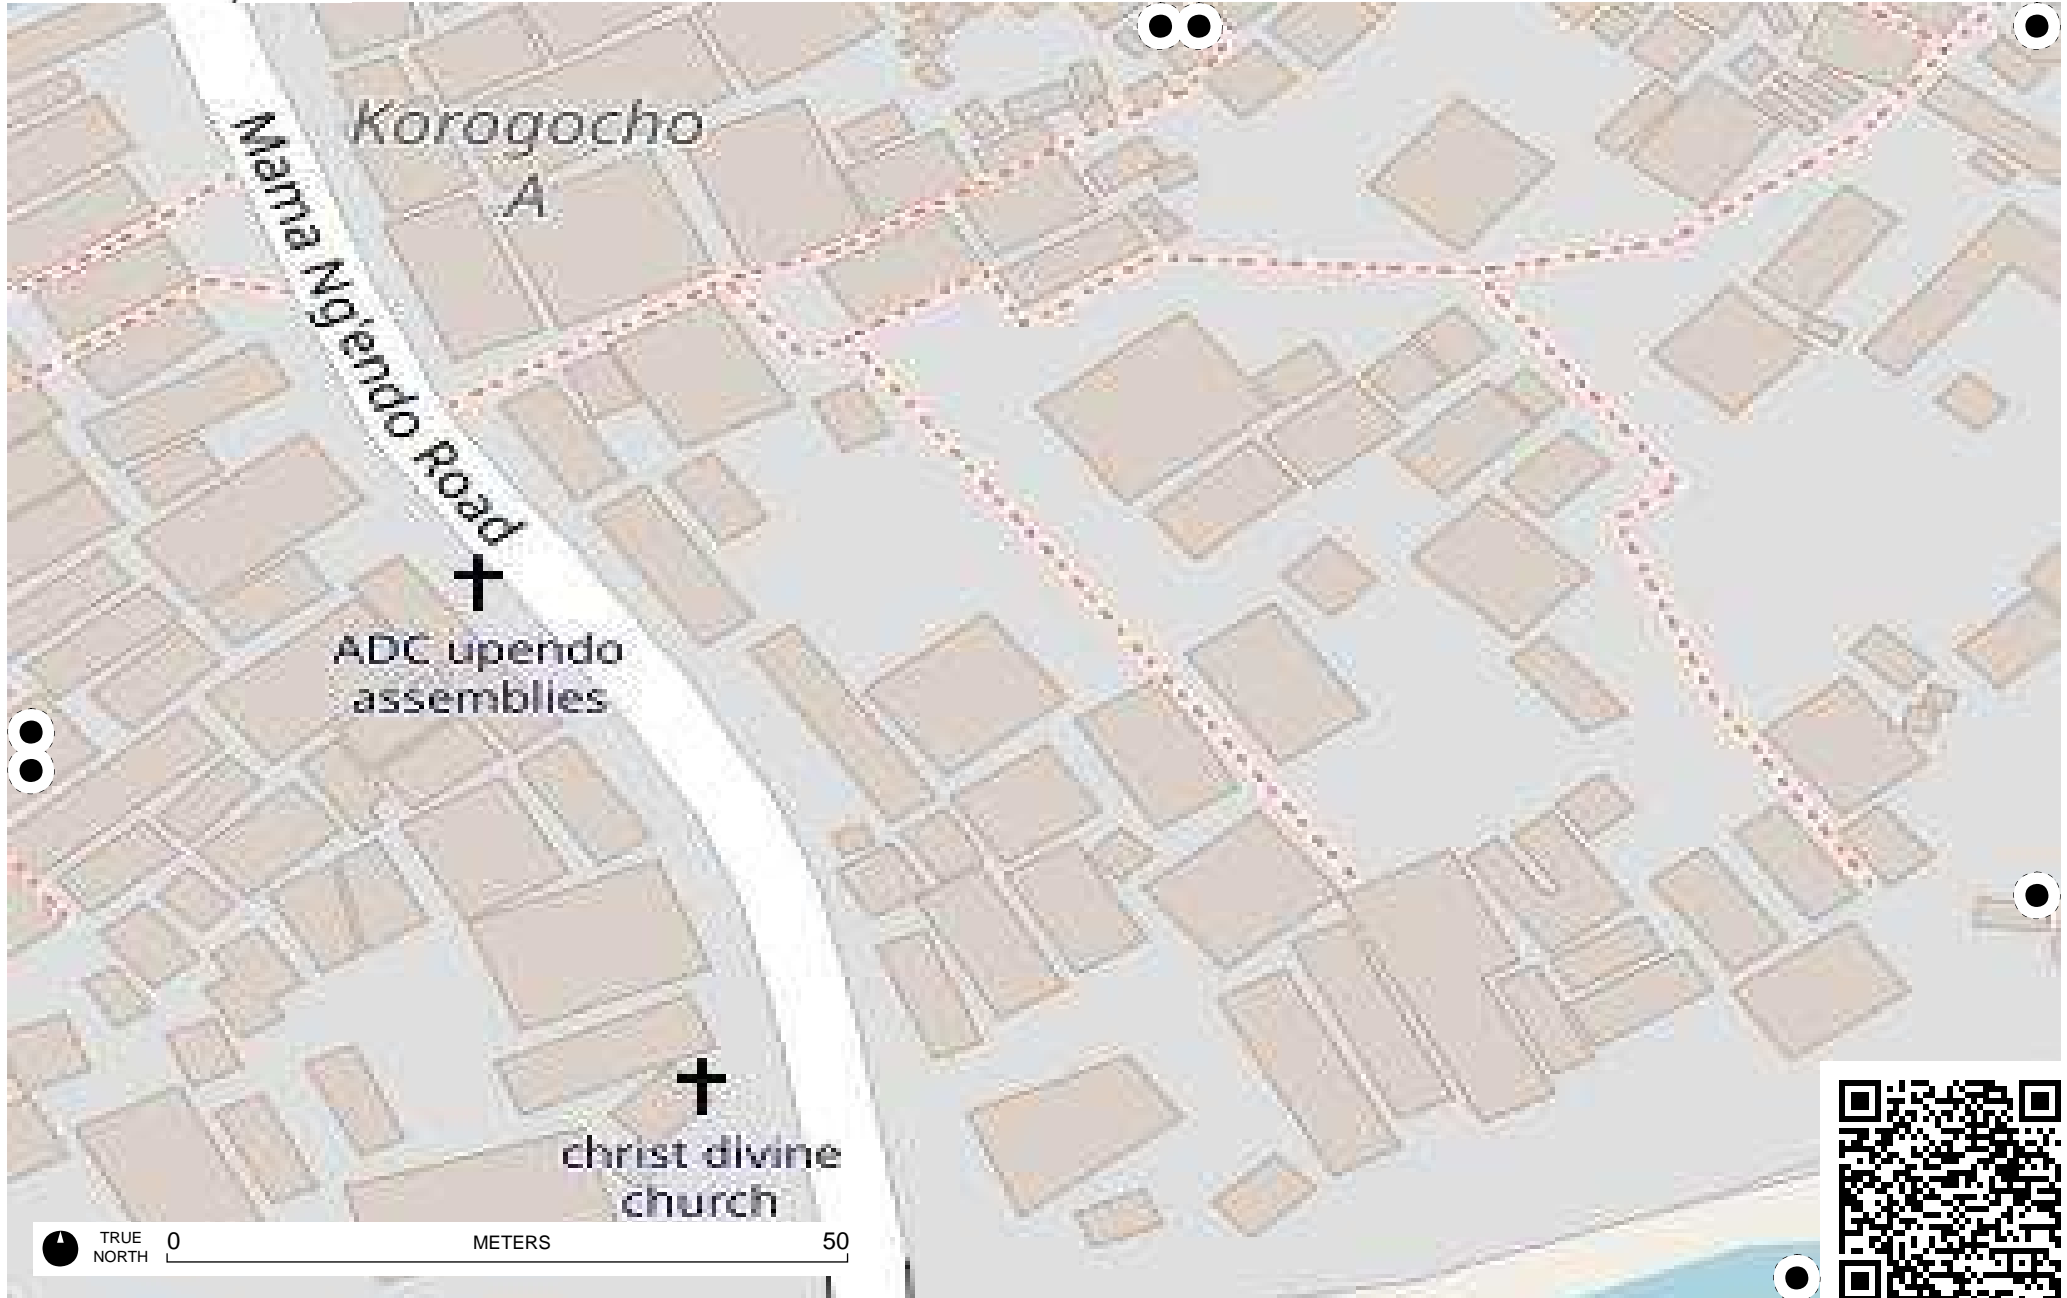

# Field Papers

Untitled

<http://fieldpapers-web.herokuapp.com/atlas/1t32b3ew/B1>

TRUE NORTH 0 METERS 50