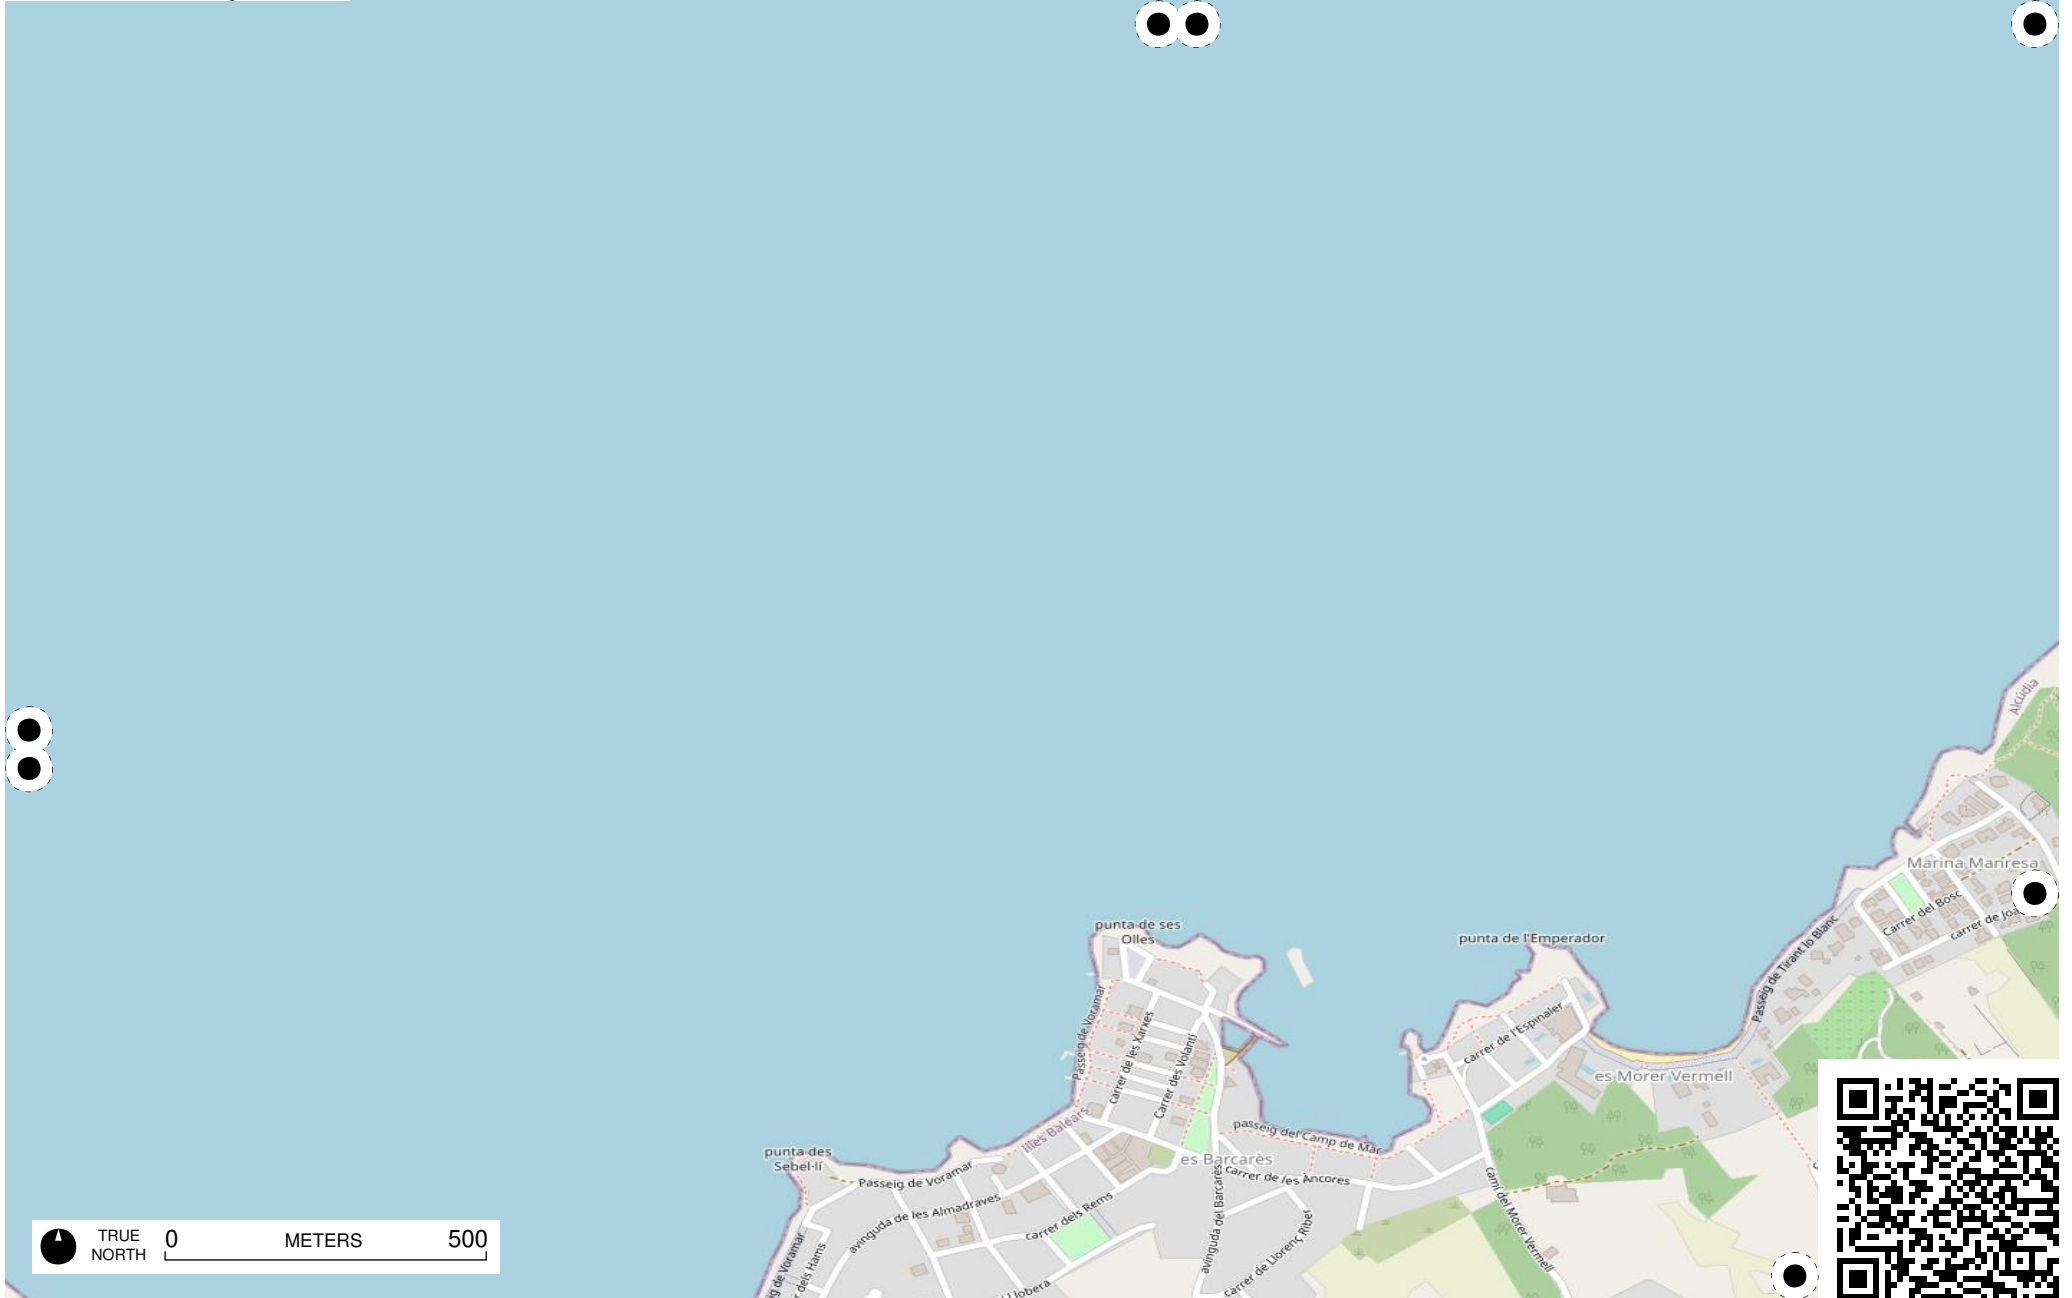

<https://fieldpapers.org/atlasses/1s4qi165/E7>

TRUE NORTH 0 METERS 500

TRUE NORTH 0 METERS 500

TRUE NORTH 0 METERS 500

Cap de Menorca

TRUE NORTH 0 METERS 500