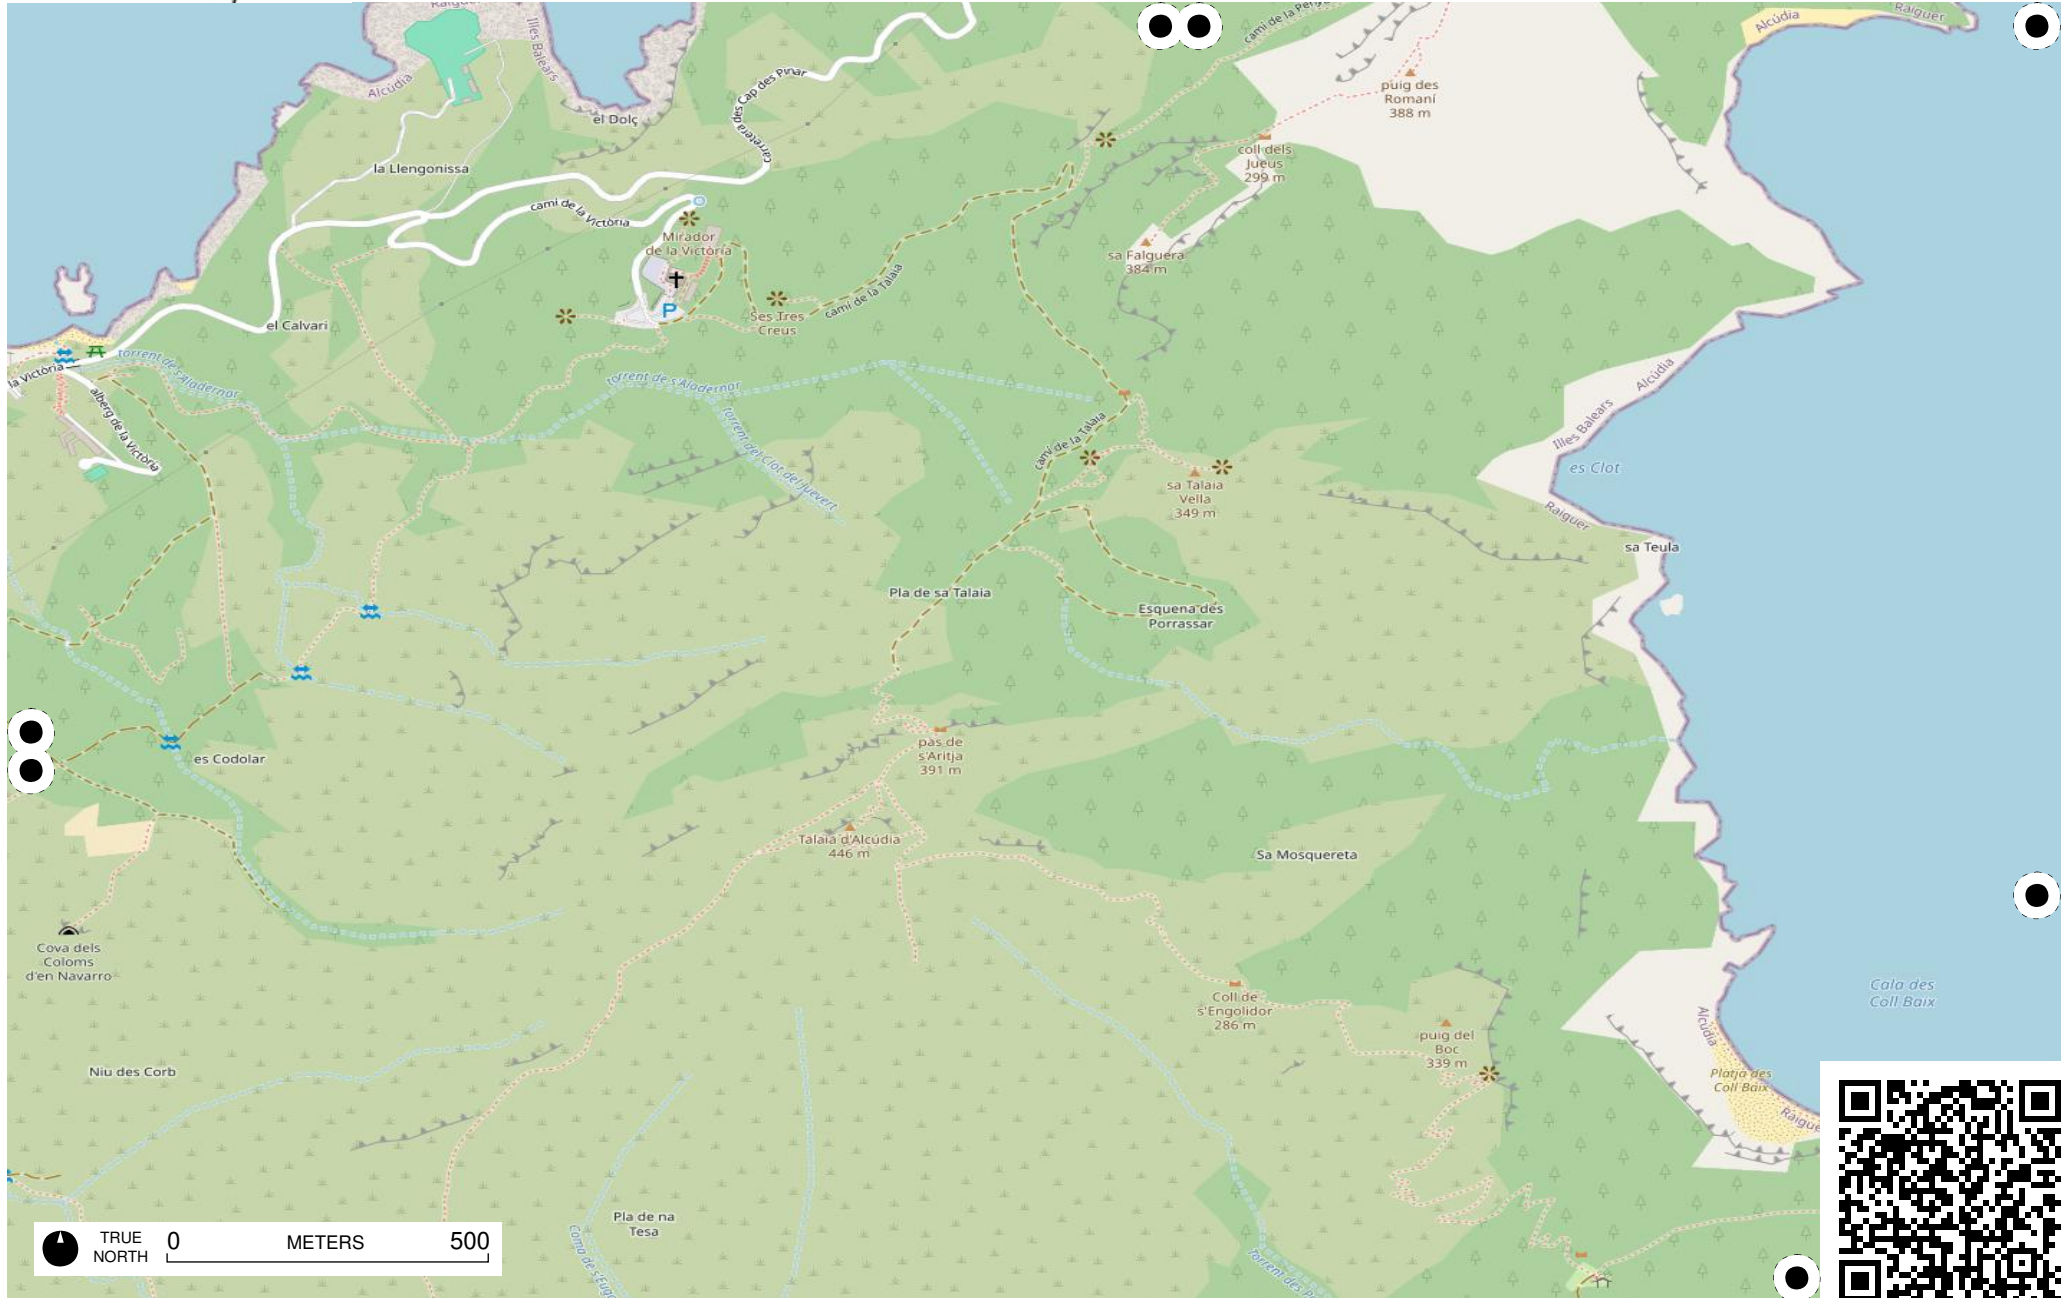

<https://fieldpapers.org/atlasses/1s4qi165/E7>

TRUE NORTH 0 METERS 500

TRUE NORTH 0 METERS 500

TRUE NORTH 0 METERS 500

Cap de Menorca

TRUE NORTH 0 METERS 500