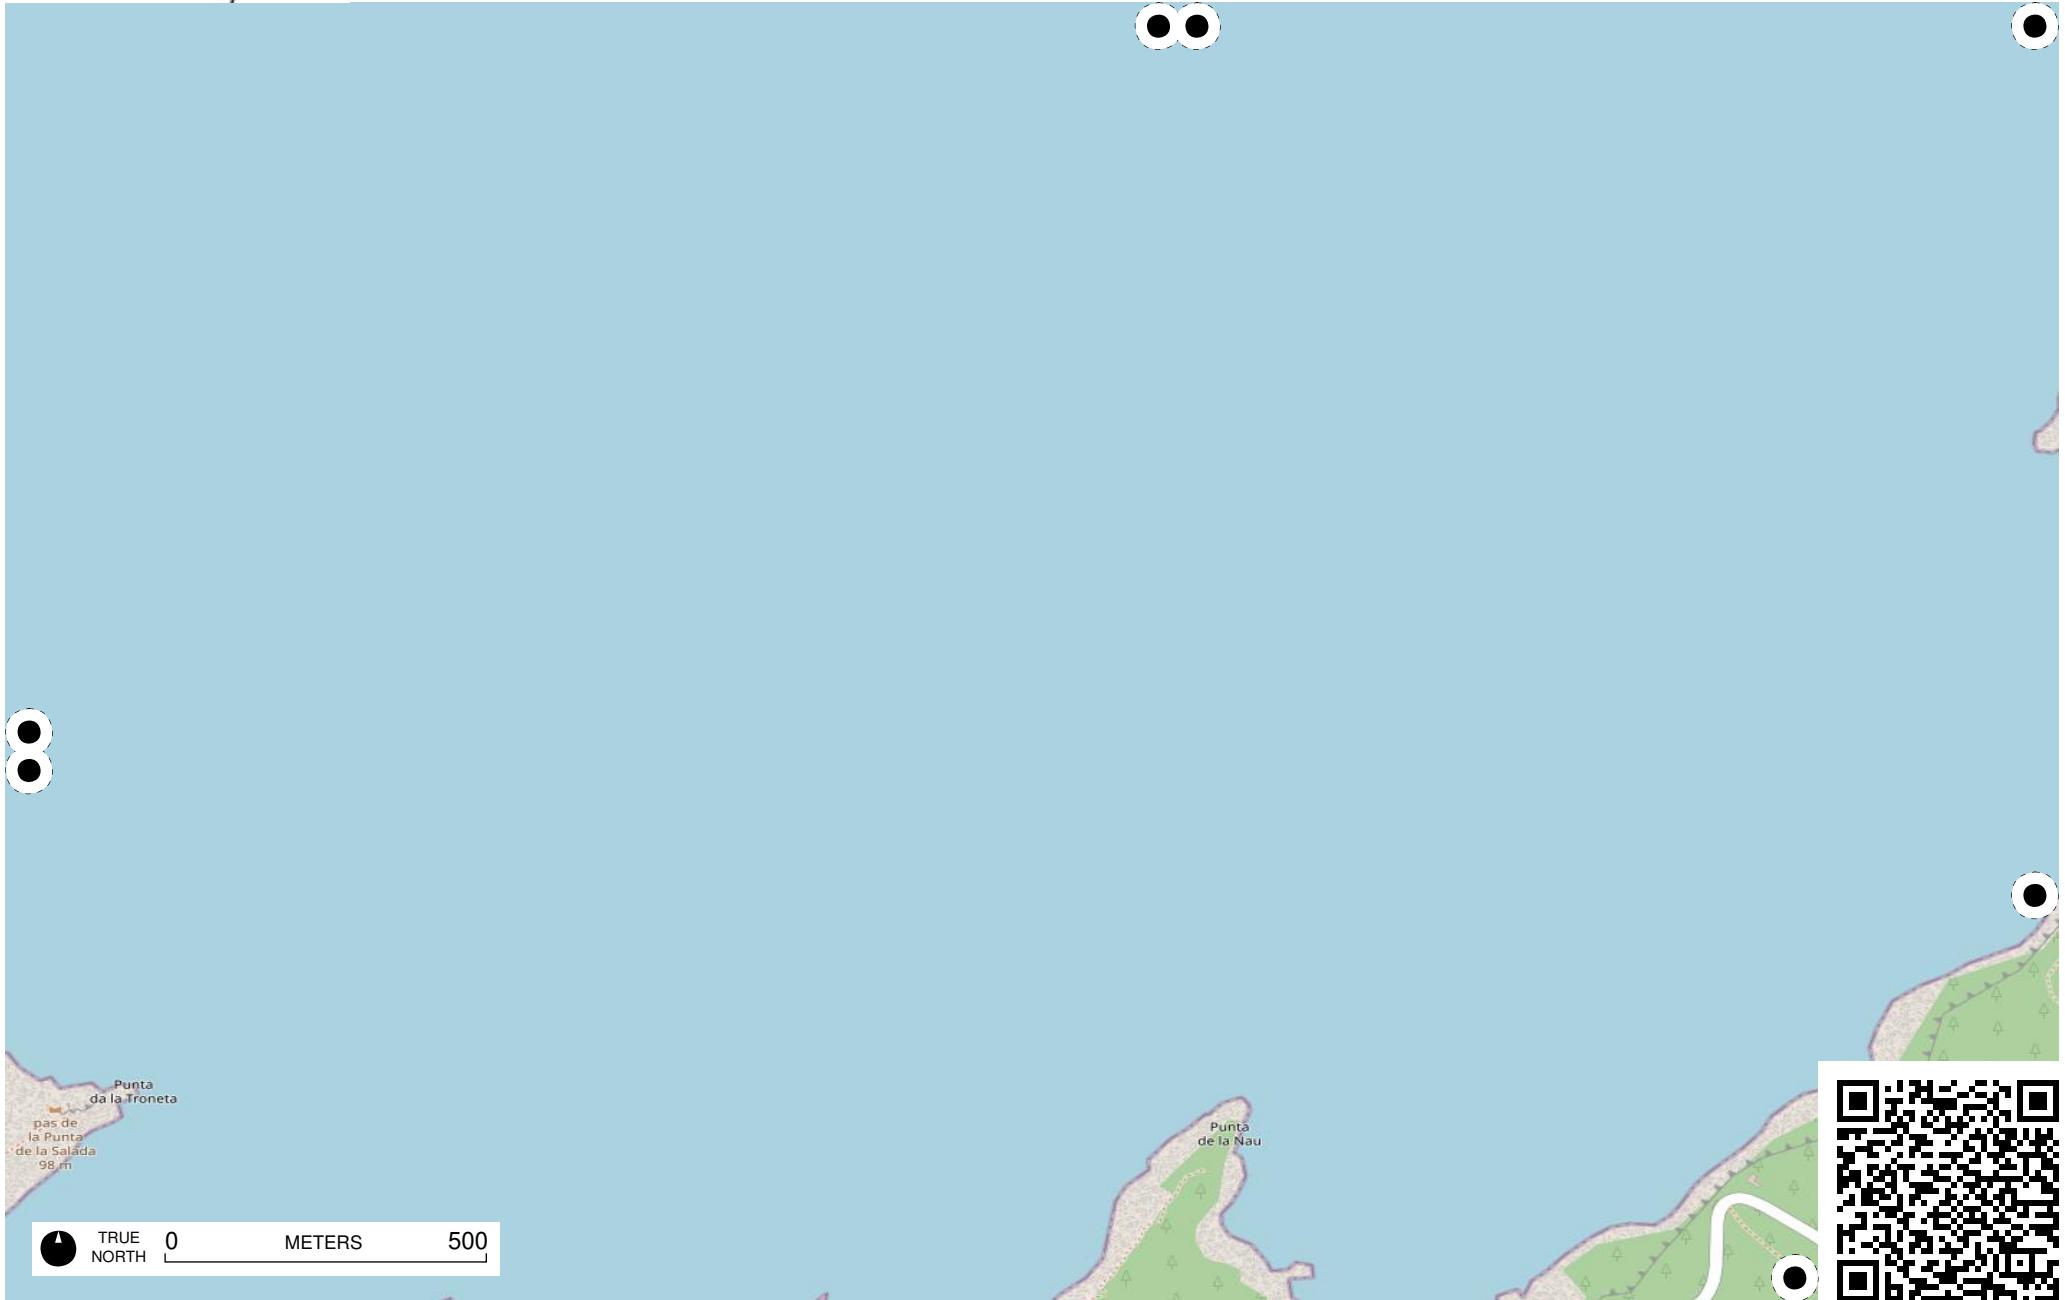

Punta da la Troneta
Pas de la Punta de la Salada
98 m

Punta de la Nau

TRUE NORTH 0 METERS 500