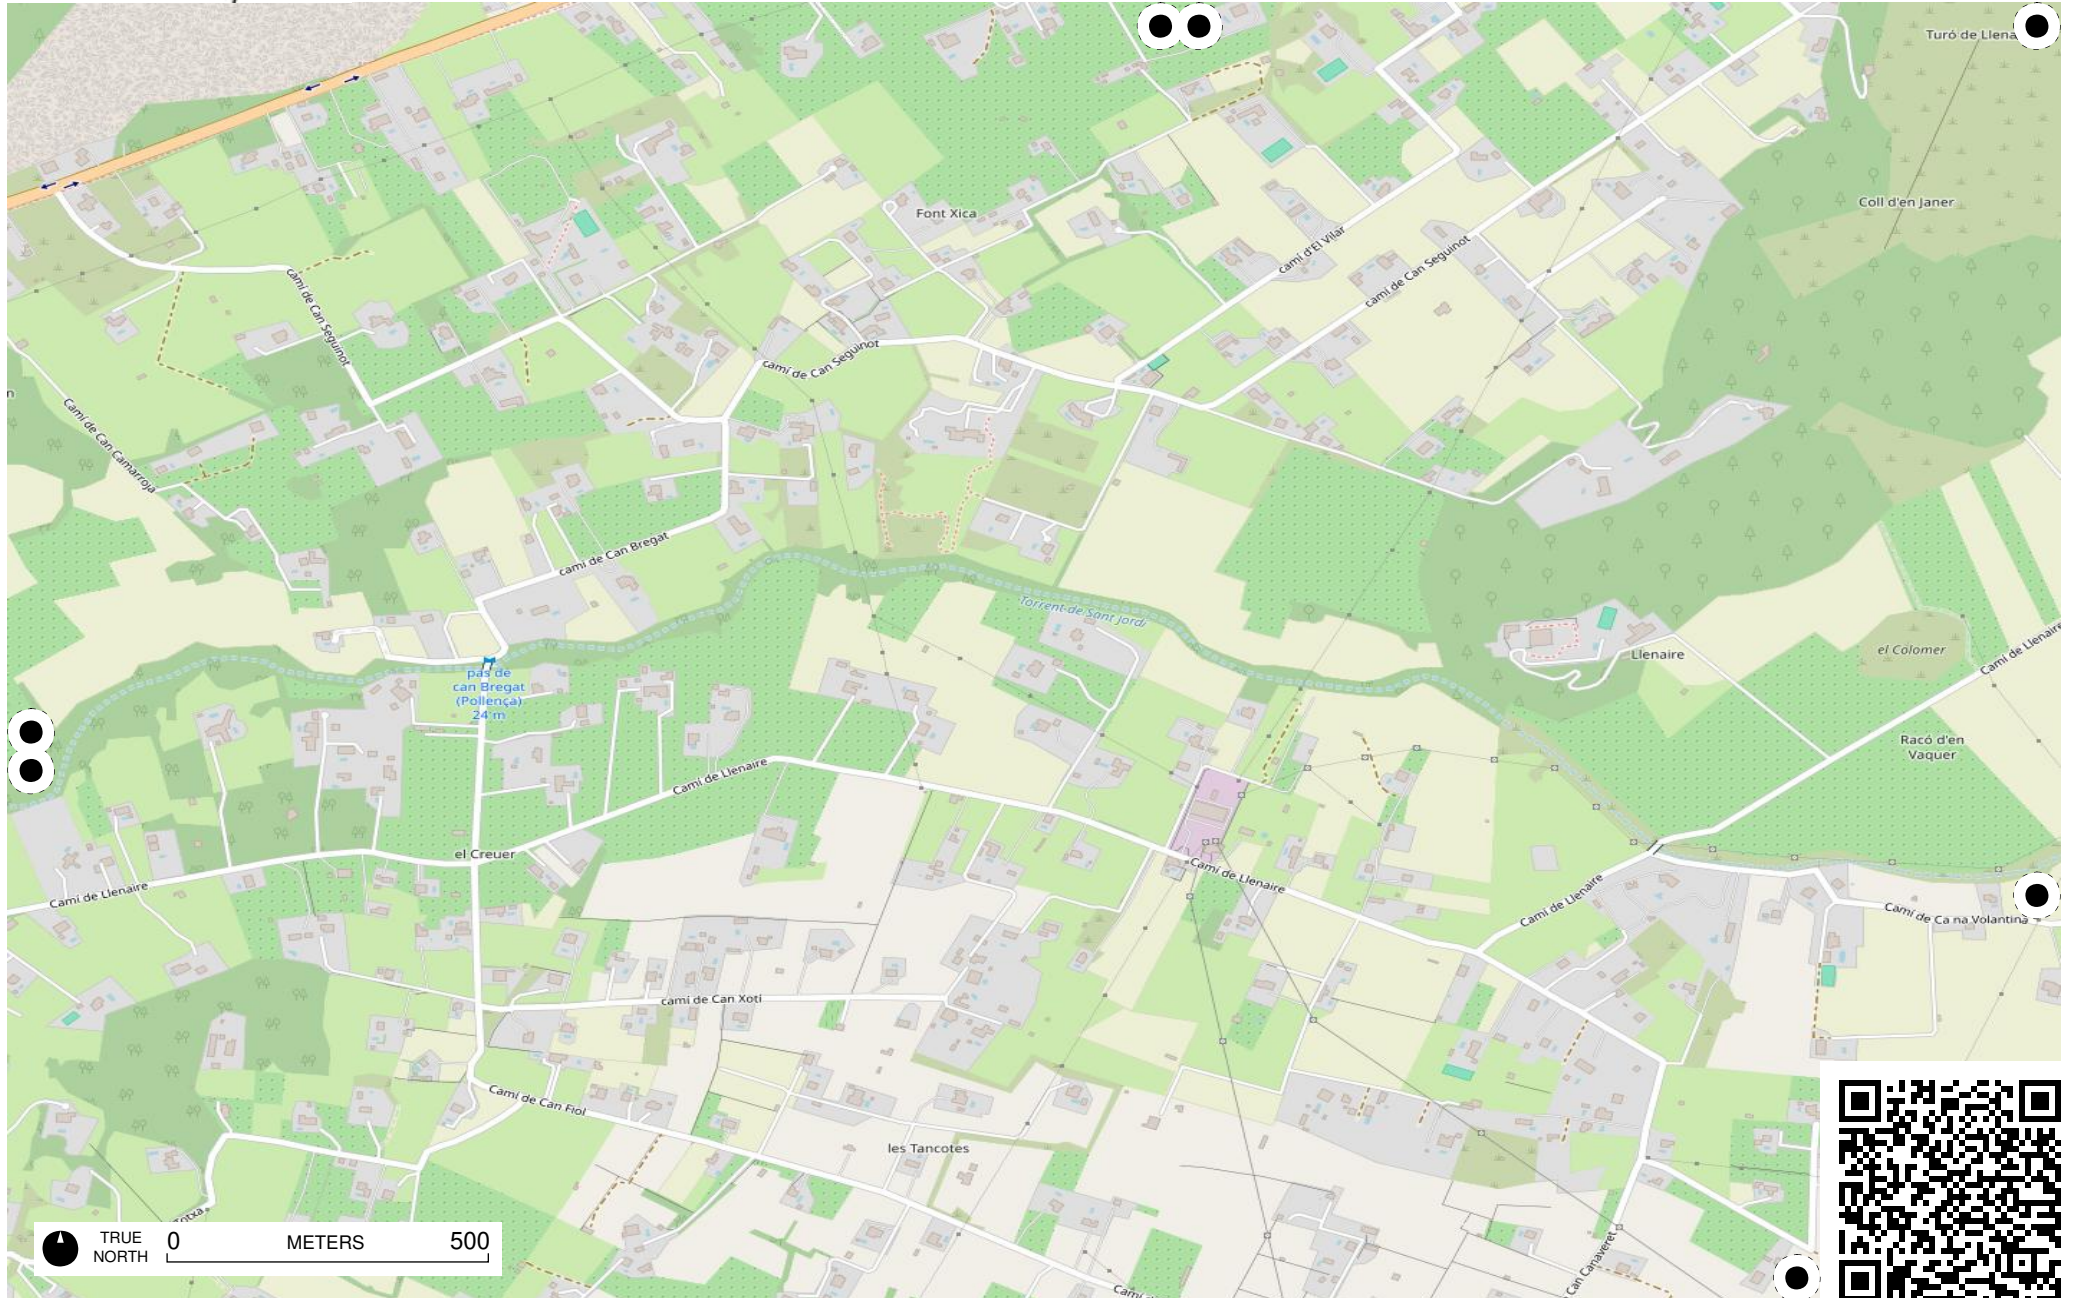

TRUE NORTH 0 METERS 500