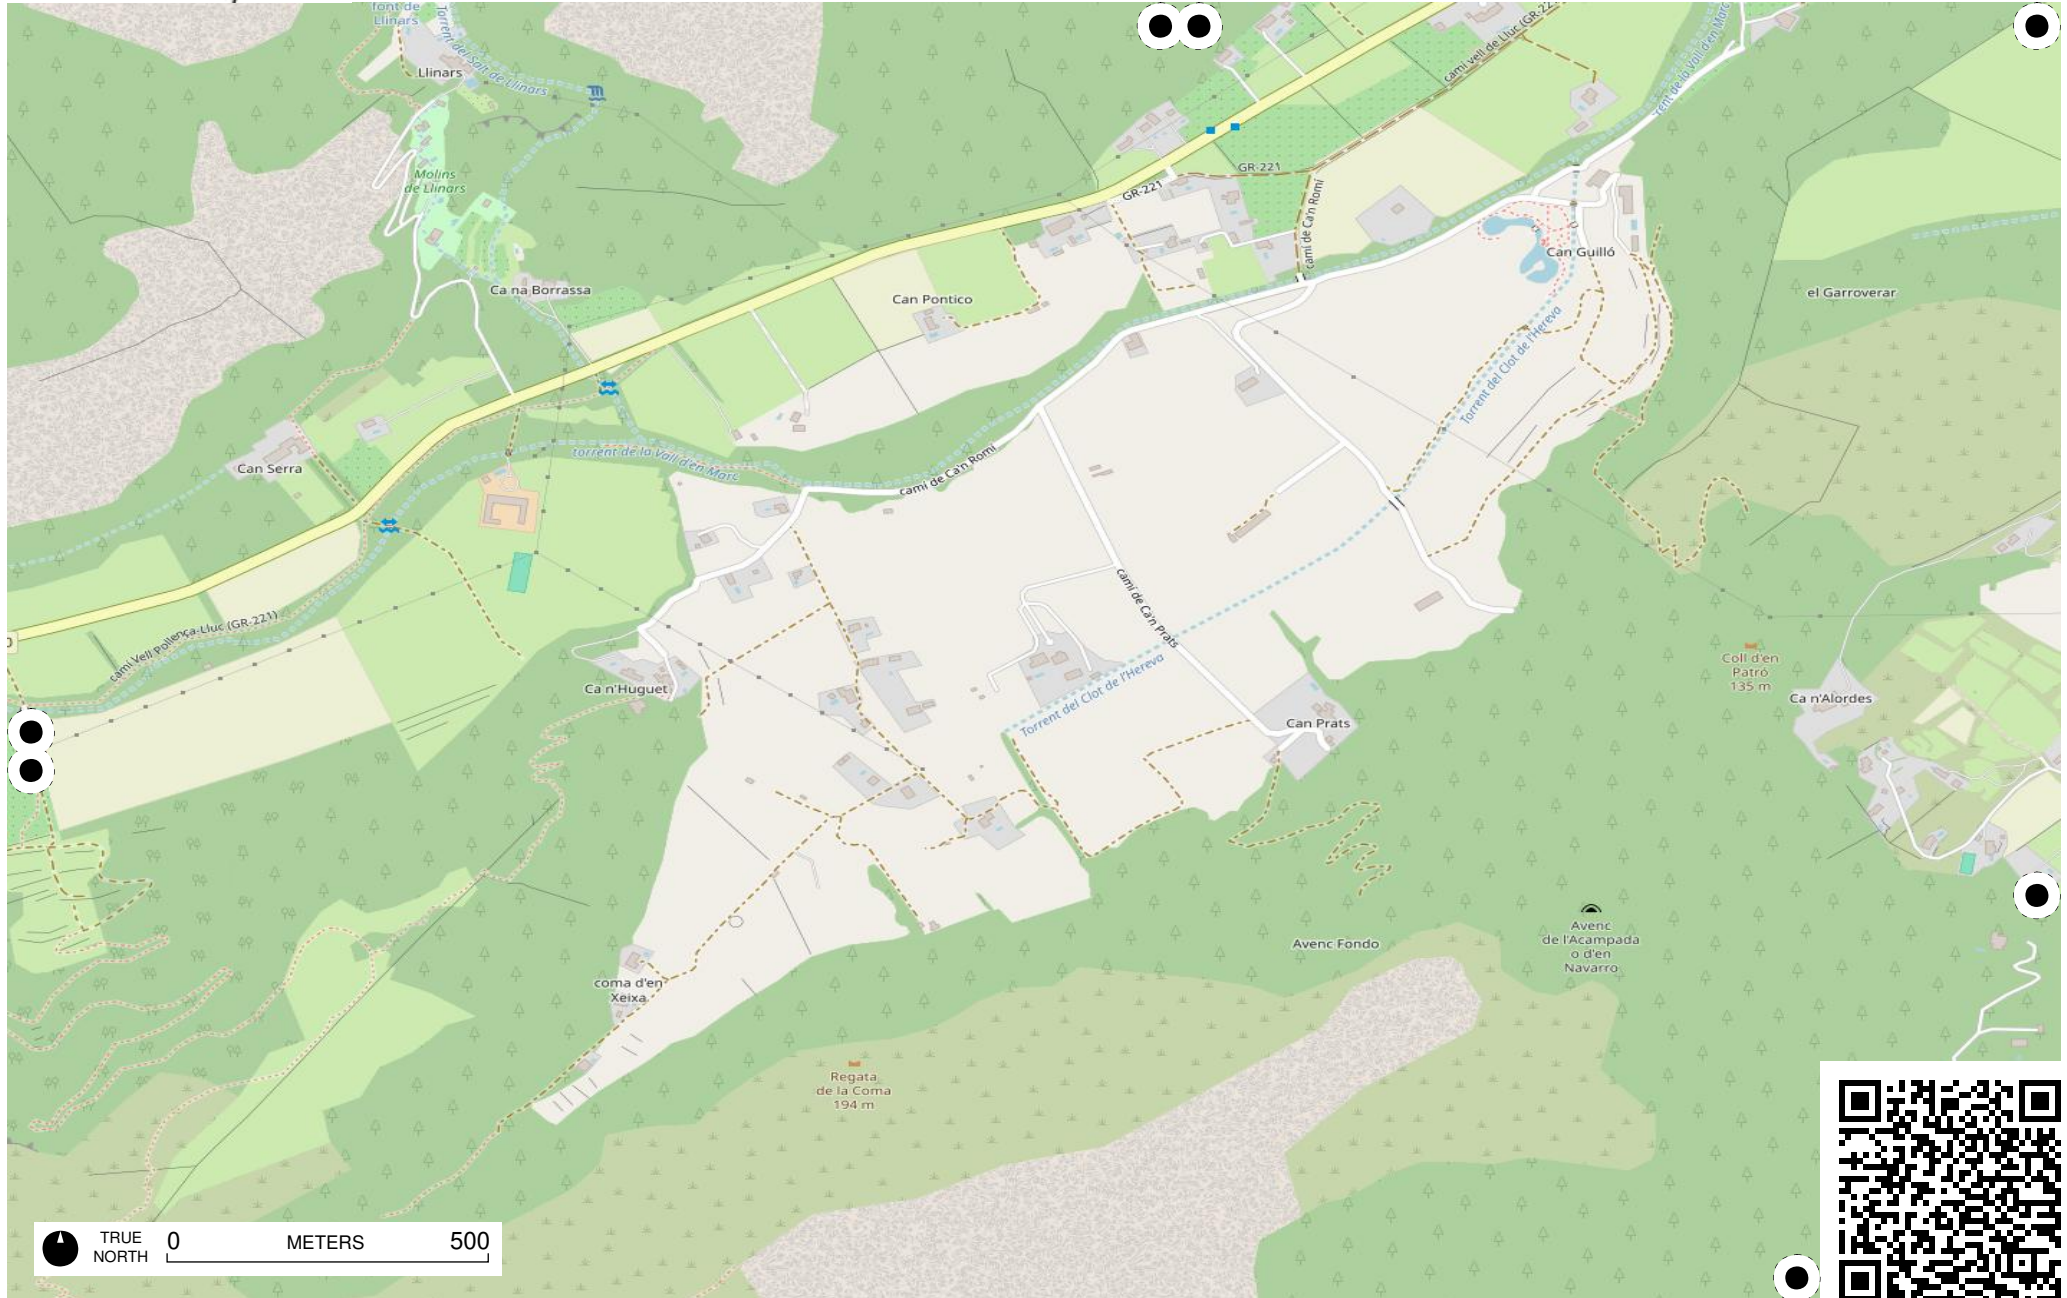

<https://fieldpapers.org/atlasses/1s4qi165/E7>

TRUE NORTH 0 METERS 500

TRUE NORTH 0 METERS 500

TRUE NORTH 0 METERS 500

Cap de Menorca

TRUE NORTH 0 METERS 500