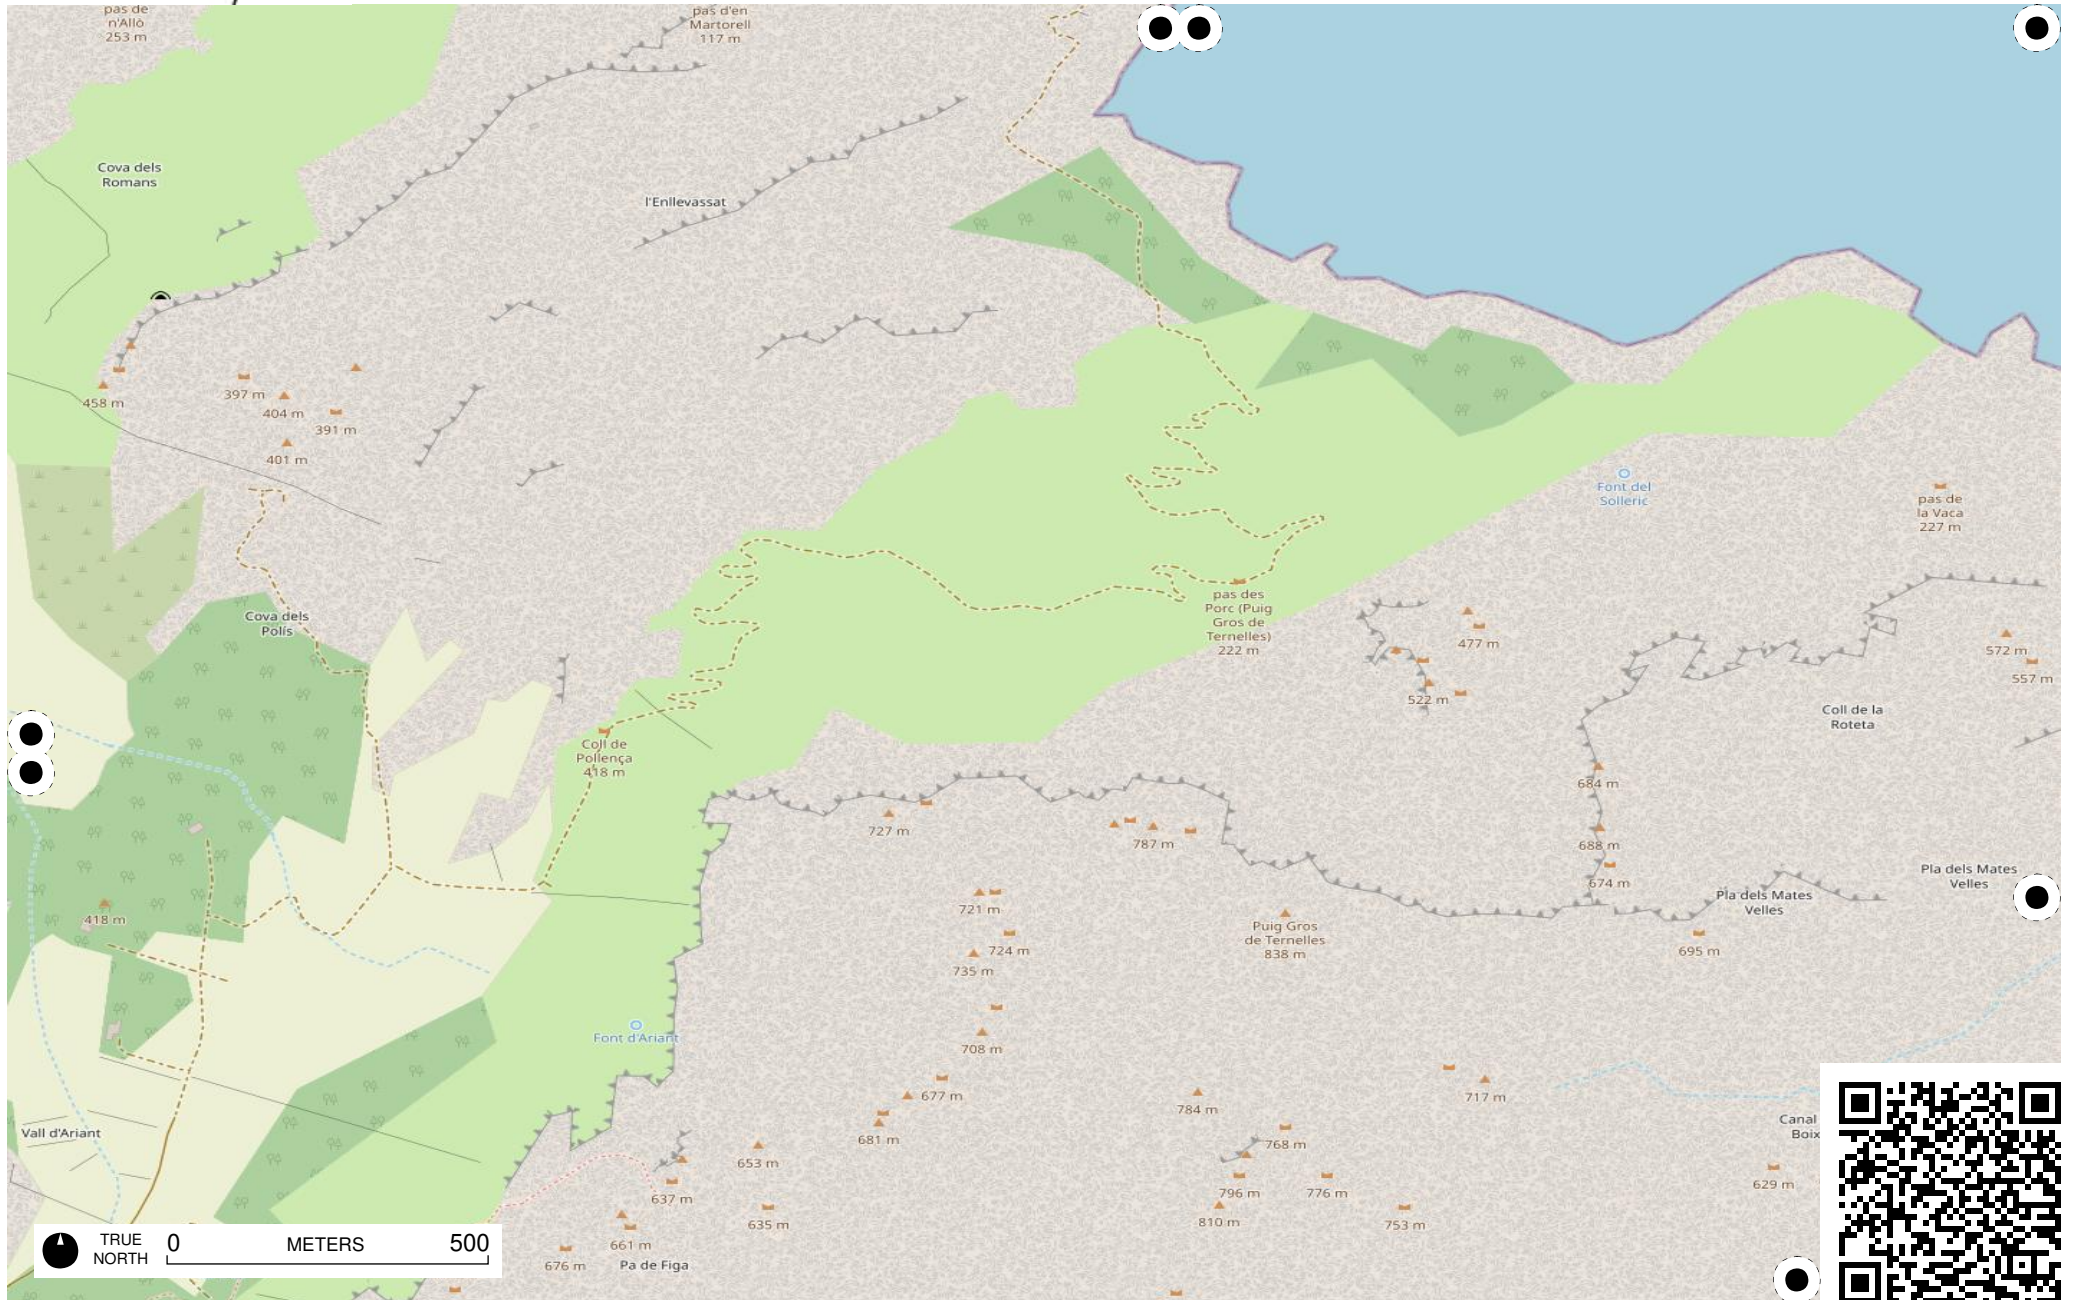

TRUE NORTH 0 METERS 500

Field Papers

FORMENTOR 9x6

<https://fieldpapers.org/atlas/1s4qi165/B3>

Punta de la Galera

Punta de ses Coves Blanques

TRUE NORTH 0 METERS 500

Cala Estremer

TRUE NORTH 0 METERS 500

Punta da la Troneta
Pas de la Punta de la Salada
98 m

Punta de la Nau

TRUE NORTH 0 METERS 500

TRUE NORTH 0 METERS 500

TRUE NORTH 0 METERS 500

Field Papers

FORMENTOR 9x6

<https://fieldpapers.org/atlasses/1s4qi165/C8>

Field Papers

FORMENTOR 9x6

<https://fieldpapers.org/atlas/1s4qi165/C9>

TRUE NORTH 0 METERS 500

Field Papers

FORMENTOR 9x6

<https://fieldpapers.org/atlas/1s4qi165/D7>

<https://fieldpapers.org/atlasses/1s4qi165/E7>

TRUE NORTH 0 METERS 500

TRUE NORTH 0 METERS 500

TRUE NORTH 0 METERS 500

Cap de Menorca

TRUE NORTH 0 METERS 500