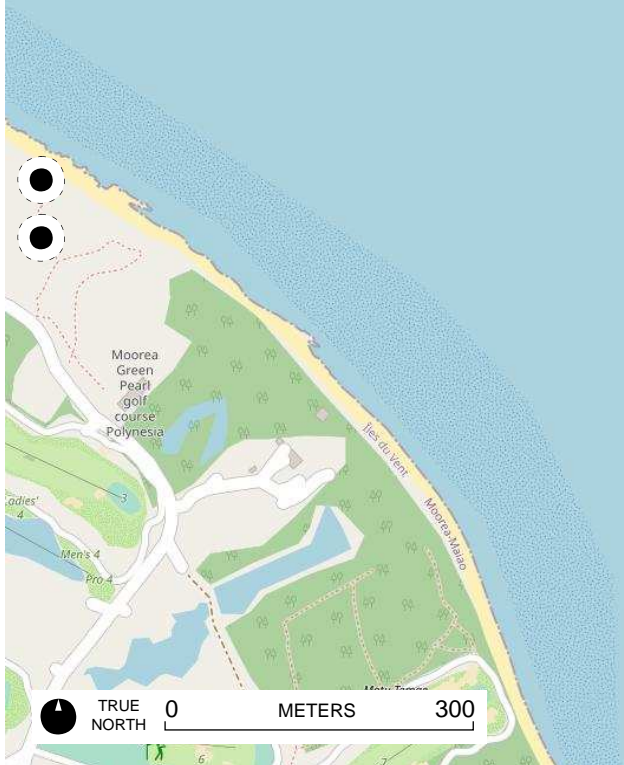

Avaroa

TRUE NORTH 0 METERS 300

TRUE NORTH 0 METERS 300

TRUE NORTH 0 METERS 300

TRUE NORTH 0 METERS 300

Field Papers

grille_acces_mer_moorea_z14

<http://fieldpapers-web.herokuapp.com/atlasses/1s12j83k/A7>

TRUE NORTH 0 METERS 300

TRUE NORTH 0 METERS 300

Field Papers

grille_acces_mer_moorea_z14

<http://fieldpapers-web.herokuapp.com/atlasses/1s12j83k/C7>

 TRUE NORTH 0 METERS 300

TRUE NORTH 0 METERS 300

TRUE NORTH 0 METERS 300

TRUE NORTH 0 METERS 300

TRUE NORTH 0 METERS 300

Vaiare (Rahoneo)

TRUE NORTH 0 METERS 300

Field Papers

grille_acces_mer_moorea_z14

<http://fieldpapers-web.herokuapp.com/atlasses/1s12j83k/D7>

TRUE NORTH 0 METERS 300