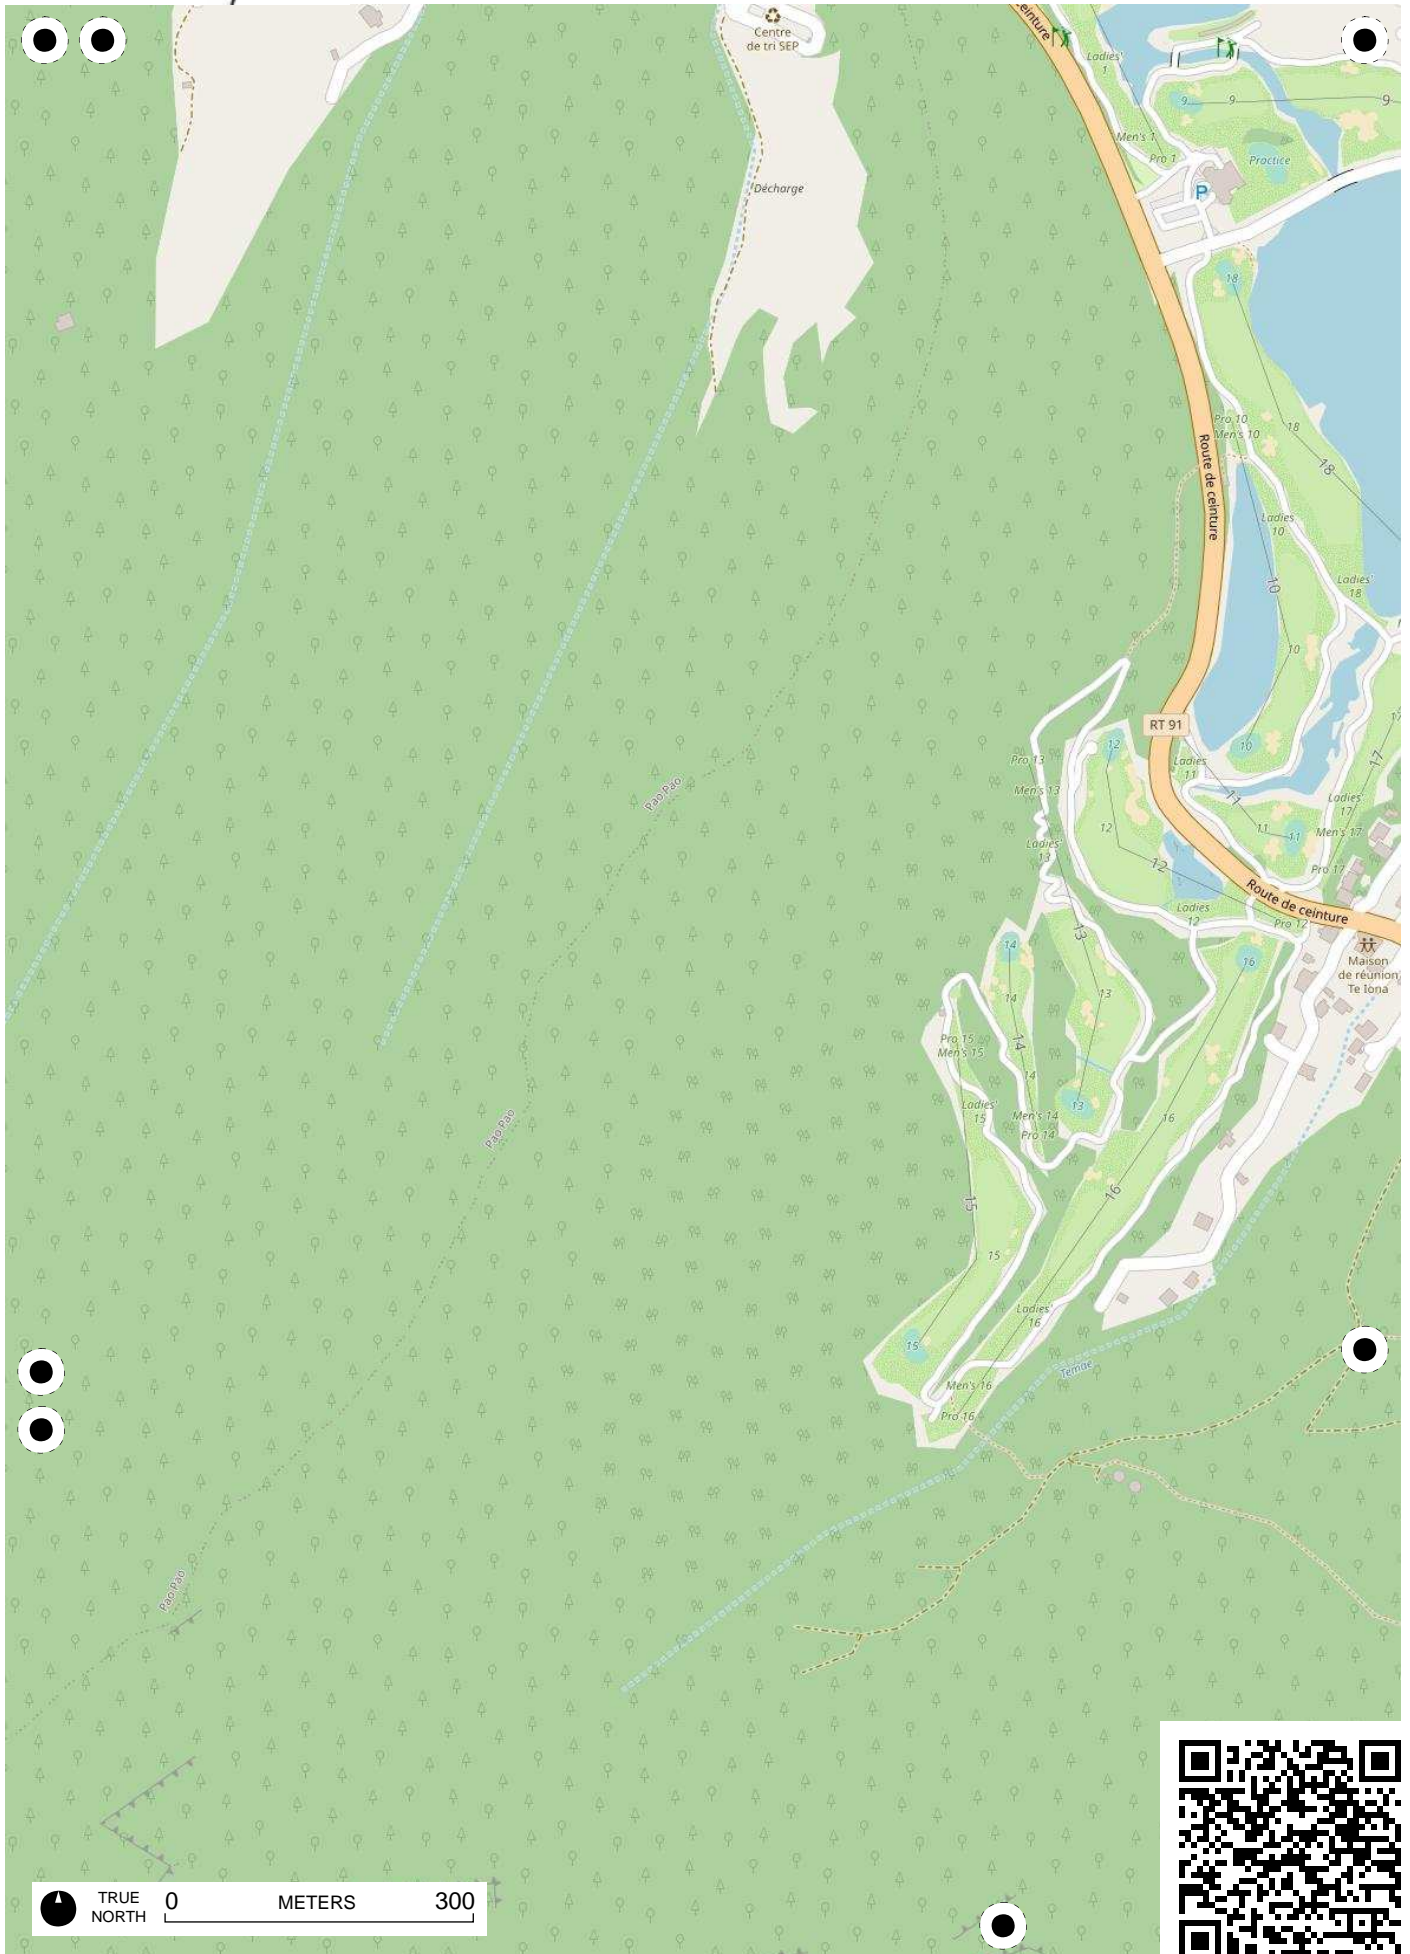

Avaroa

TRUE NORTH 0 METERS 300

TRUE NORTH 0 METERS 300

TRUE NORTH 0 METERS 300

TRUE NORTH 0 METERS 300

Field Papers

grille_acces_mer_moorea_z14

<http://fieldpapers-web.herokuapp.com/atlasses/1s12j83k/A7>

TRUE NORTH 0 METERS 300

TRUE NORTH 0 METERS 300

Field Papers

grille_acces_mer_moorea_z14

<http://fieldpapers-web.herokuapp.com/atlasses/1s12j83k/C7>

 TRUE NORTH 0 METERS 300

TRUE NORTH 0 METERS 300

TRUE NORTH 0 METERS 300

TRUE NORTH 0 METERS 300

TRUE NORTH 0 METERS 300

Vaiare (Rahoneo)

TRUE NORTH 0 METERS 300

Field Papers

grille_acces_mer_moorea_z14

<http://fieldpapers-web.herokuapp.com/atlasses/1s12j83k/D7>

TRUE NORTH 0 METERS 300