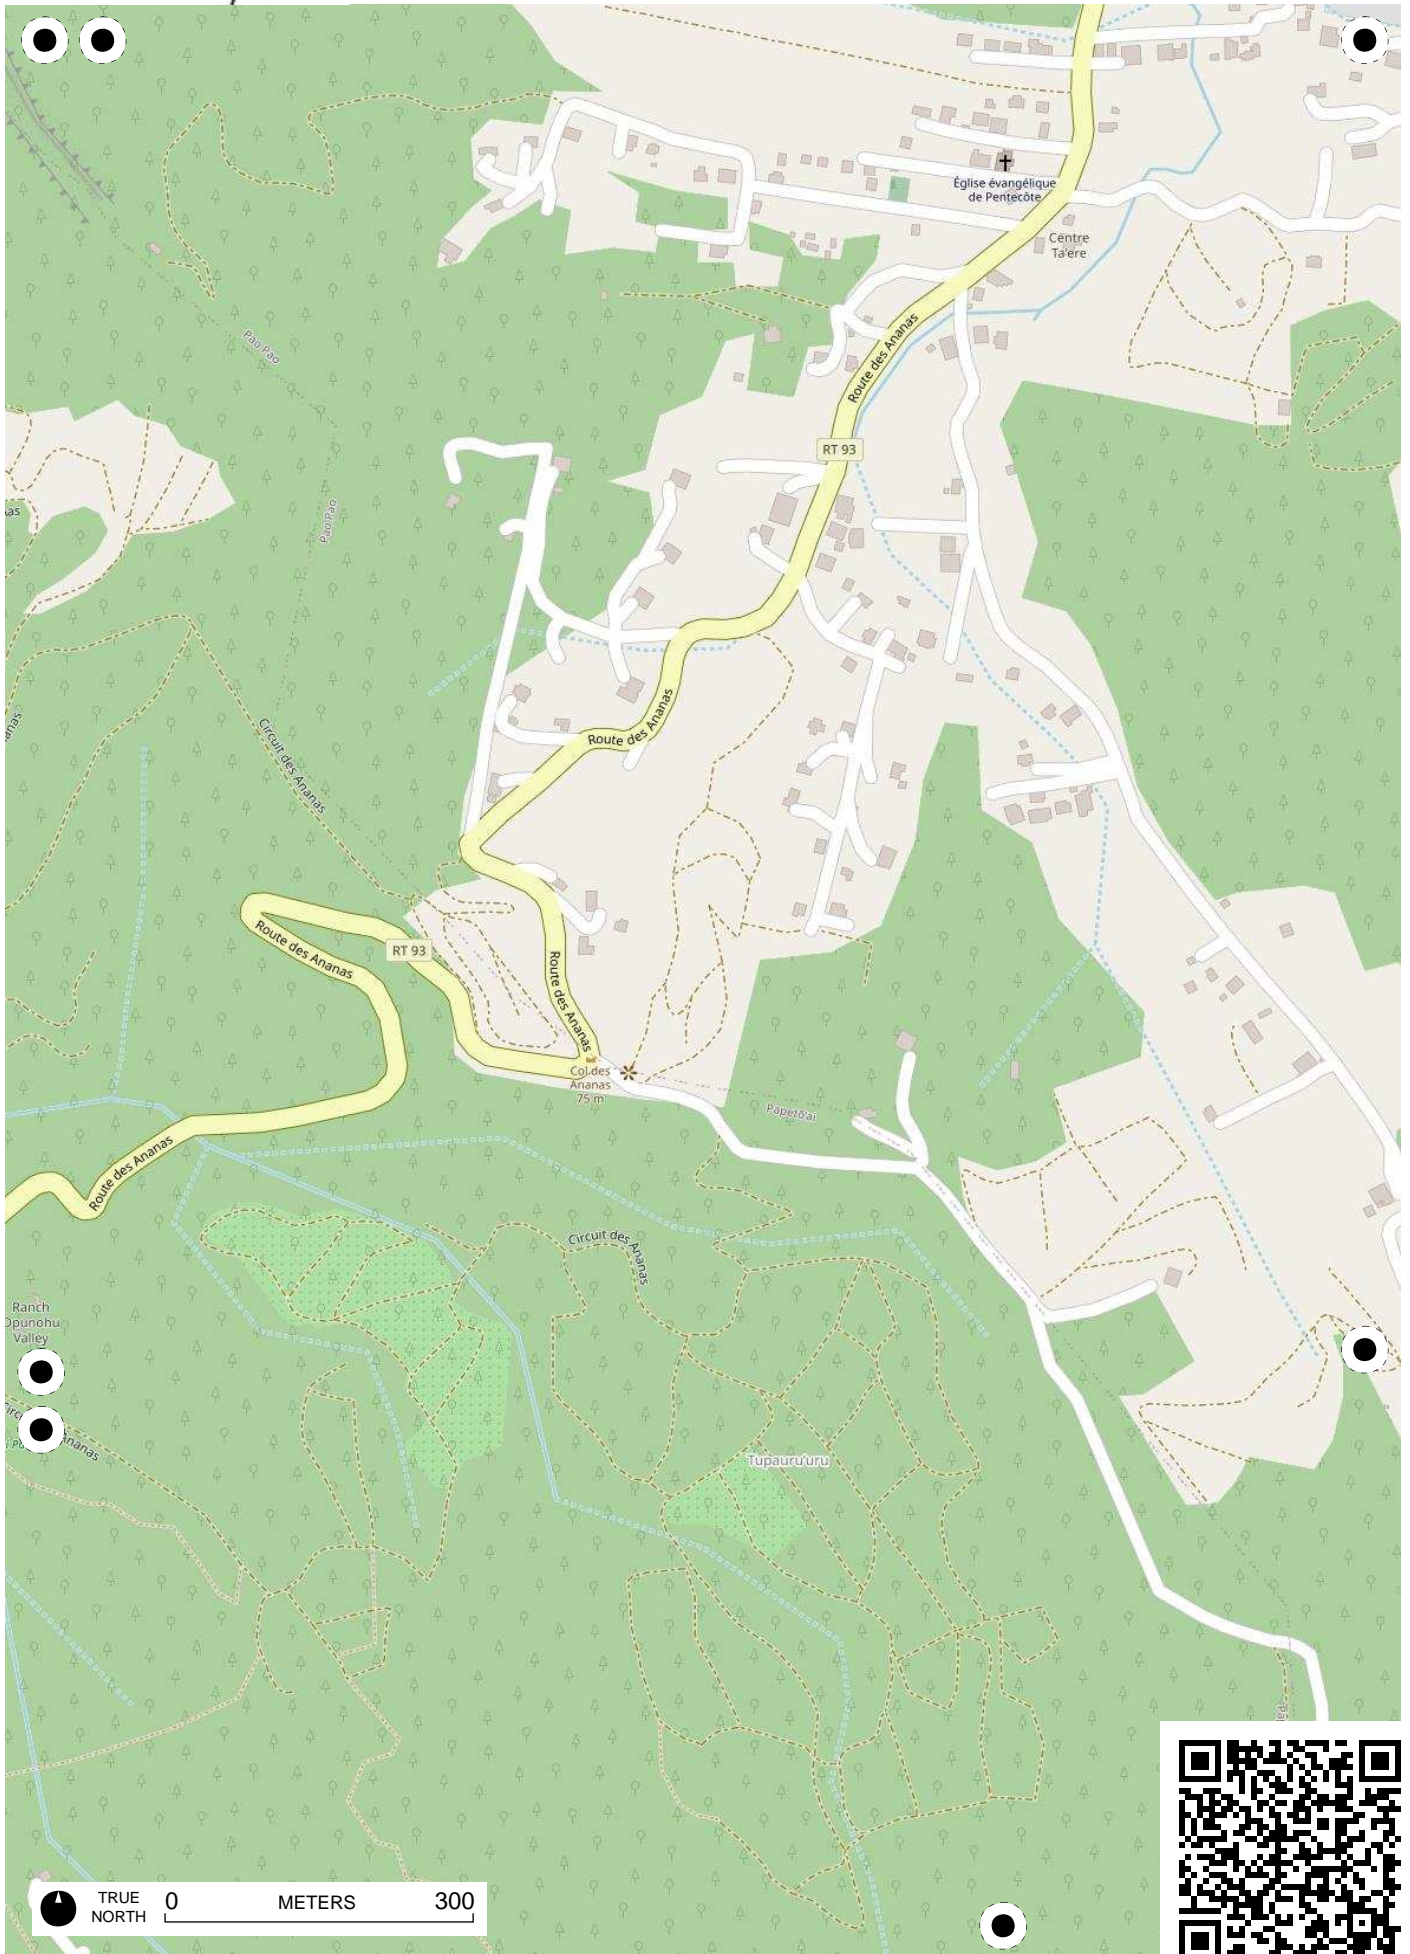

Avaroa

TRUE NORTH 0 METERS 300

TRUE NORTH 0 METERS 300

TRUE NORTH 0 METERS 300

TRUE NORTH 0 METERS 300

Field Papers

grille_acces_mer_moorea_z14

<http://fieldpapers-web.herokuapp.com/atlasses/1s12j83k/A7>

TRUE NORTH 0 METERS 300

TRUE NORTH 0 METERS 300

Field Papers

grille_acces_mer_moorea_z14

<http://fieldpapers-web.herokuapp.com/atlasses/1s12j83k/C7>

 TRUE NORTH 0 METERS 300

TRUE NORTH 0 METERS 300

TRUE NORTH 0 METERS 300

TRUE NORTH 0 METERS 300

TRUE NORTH 0 METERS 300

Vaiare (Rahoneo)

TRUE NORTH 0 METERS 300

Field Papers

grille_acces_mer_moorea_z14

<http://fieldpapers-web.herokuapp.com/atlasses/1s12j83k/D7>

TRUE NORTH 0 METERS 300