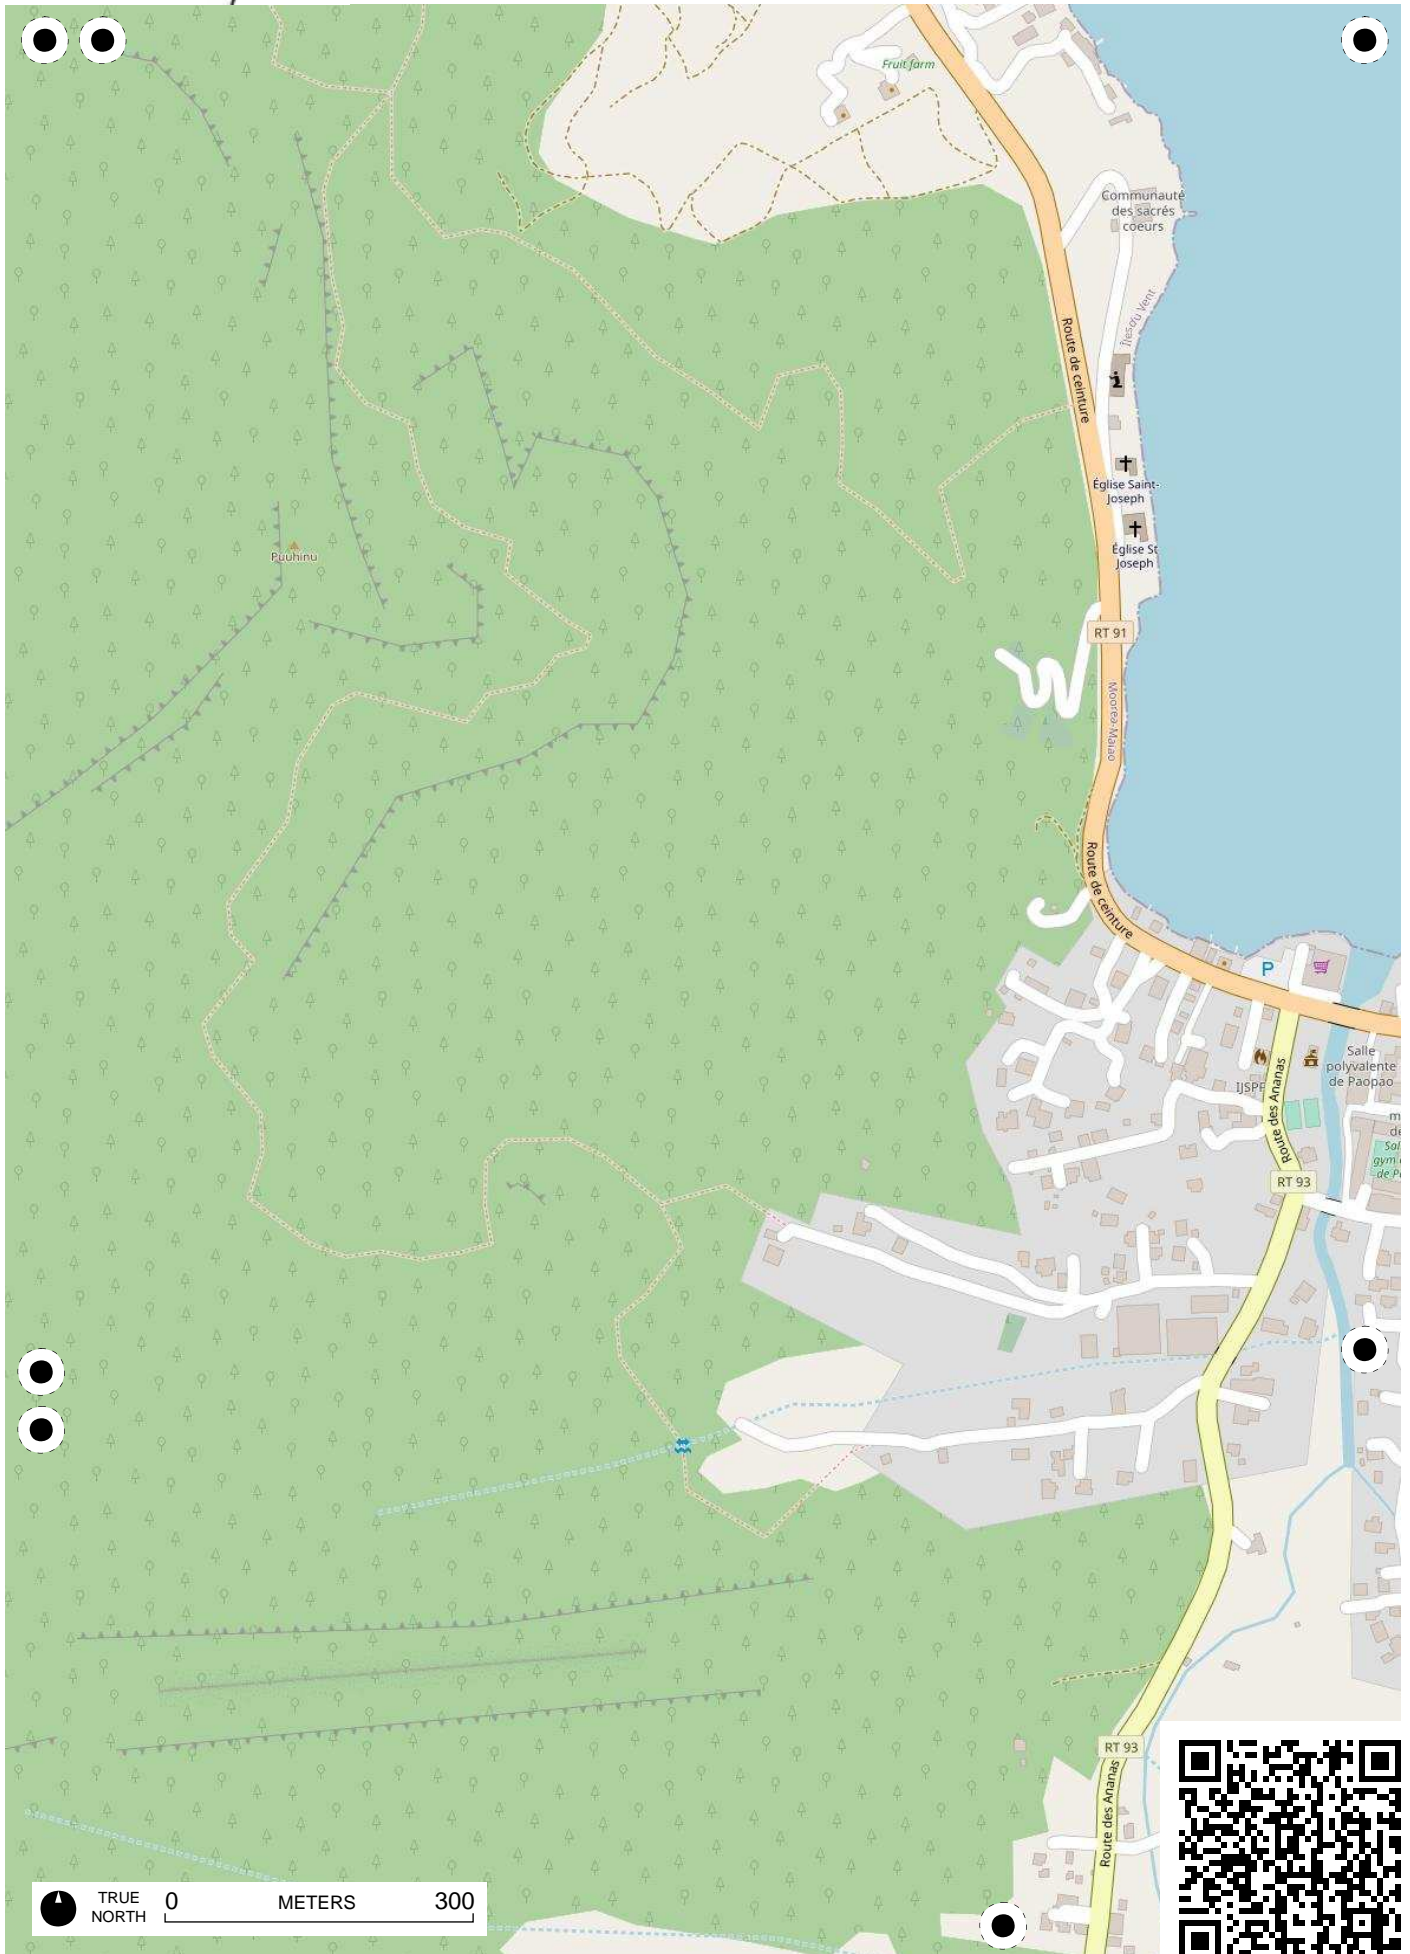

Avaroa

TRUE NORTH 0 METERS 300

TRUE NORTH 0 METERS 300

TRUE NORTH 0 METERS 300

TRUE NORTH 0 METERS 300

Field Papers

grille_acces_mer_moorea_z14

<http://fieldpapers-web.herokuapp.com/atlasses/1s12j83k/A7>

TRUE NORTH 0 METERS 300

TRUE NORTH 0 METERS 300

Field Papers

grille_acces_mer_moorea_z14

<http://fieldpapers-web.herokuapp.com/atlasses/1s12j83k/C7>

 TRUE NORTH 0 METERS 300

TRUE NORTH 0 METERS 300

TRUE NORTH 0 METERS 300

TRUE NORTH 0 METERS 300

TRUE NORTH 0 METERS 300

Vaiare (Rahoneo)

TRUE NORTH 0 METERS 300

Field Papers

grille_acces_mer_moorea_z14

<http://fieldpapers-web.herokuapp.com/atlasses/1s12j83k/D7>

TRUE NORTH 0 METERS 300