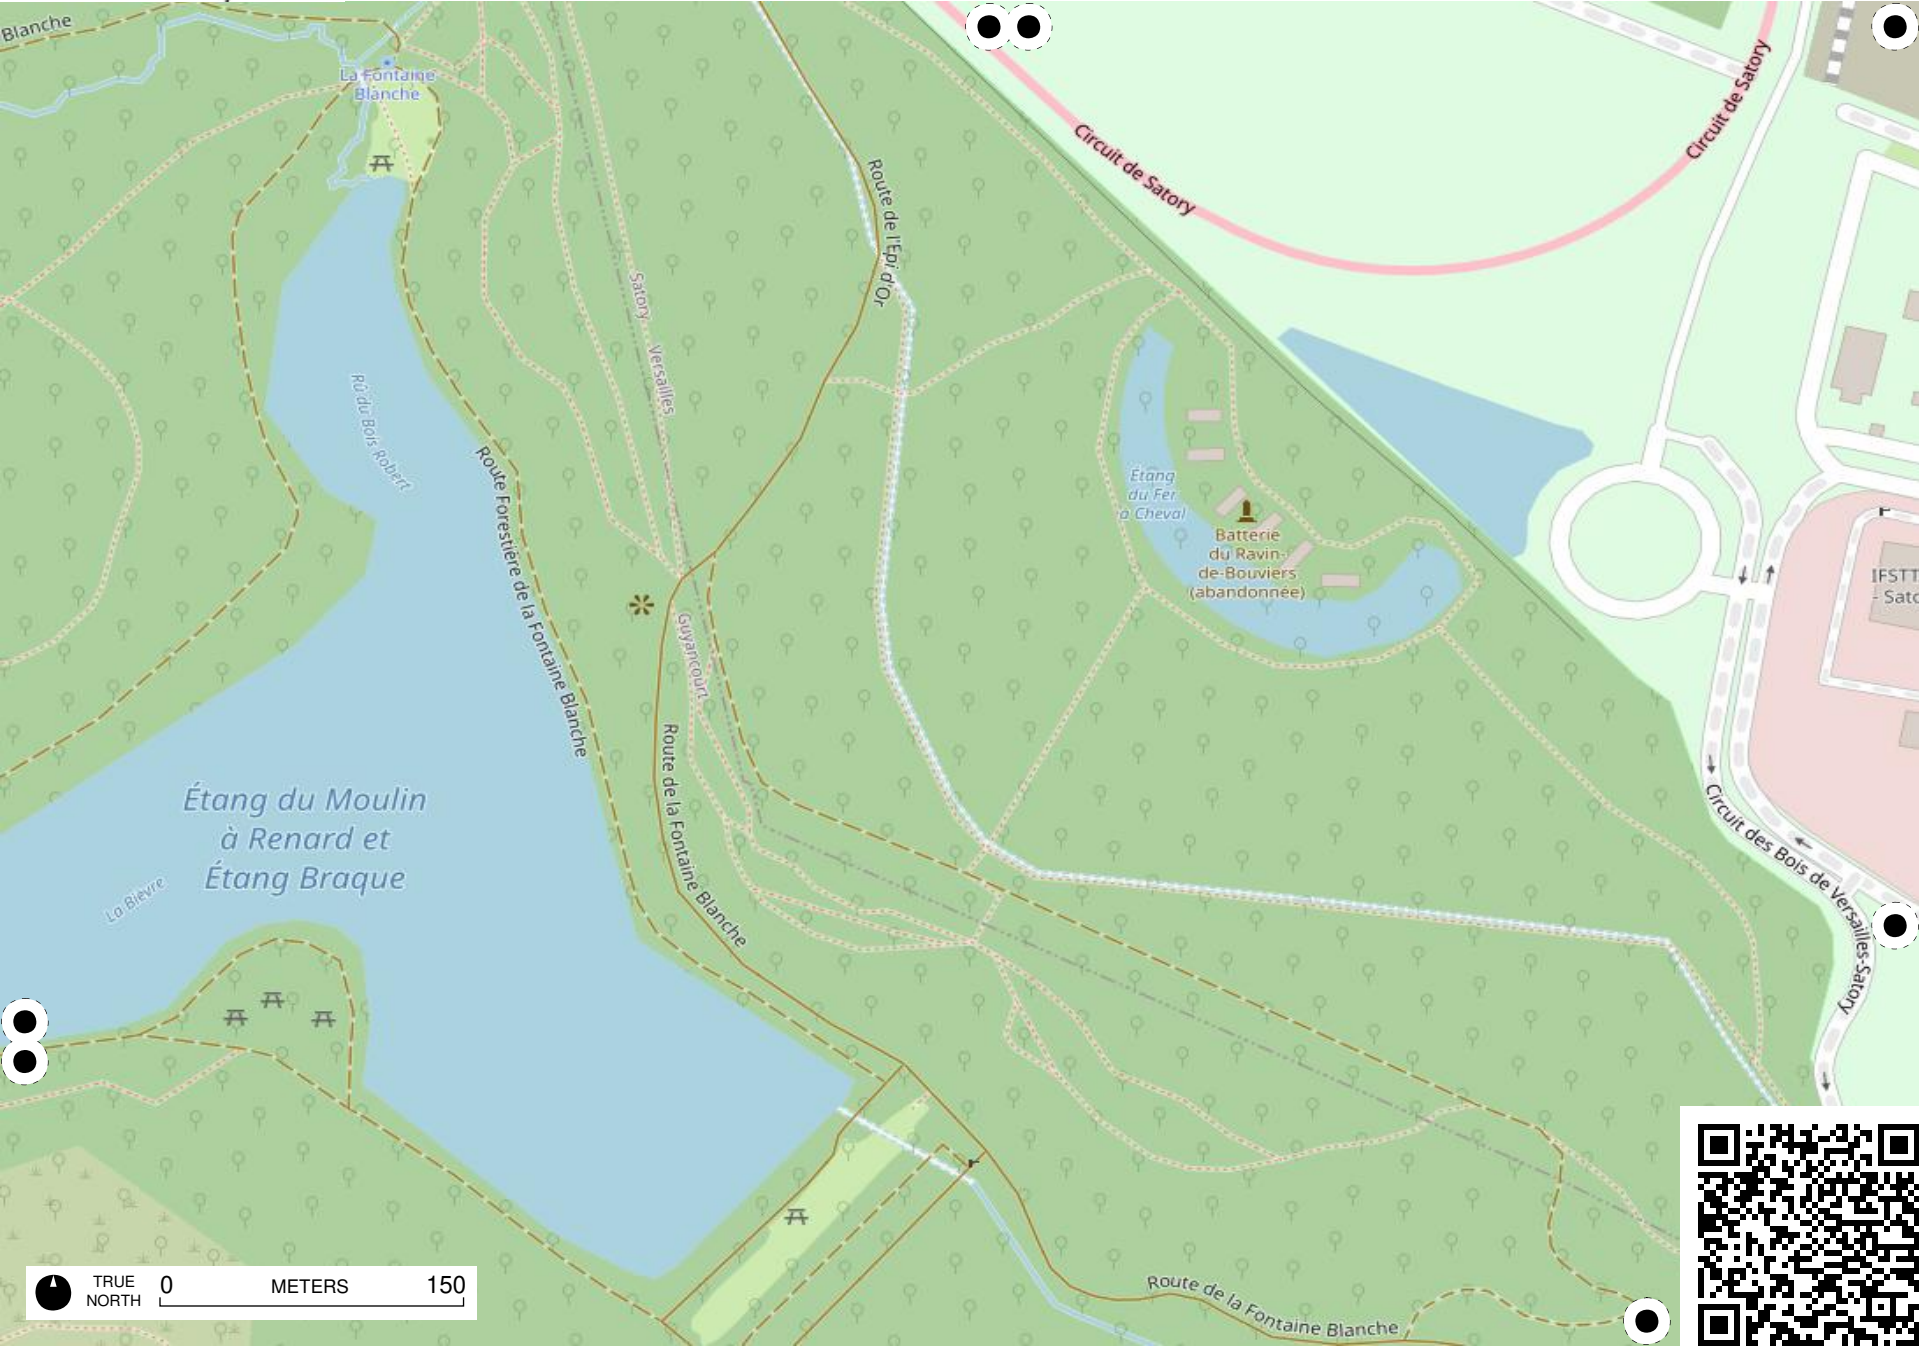

TRUE NORTH 0 METERS 500

TRUE NORTH 0 METERS 150

# Field Papers

# Field Papers

mon atlas de test

<https://fieldpapers.org/atlas/1k8tq6f0/B1>