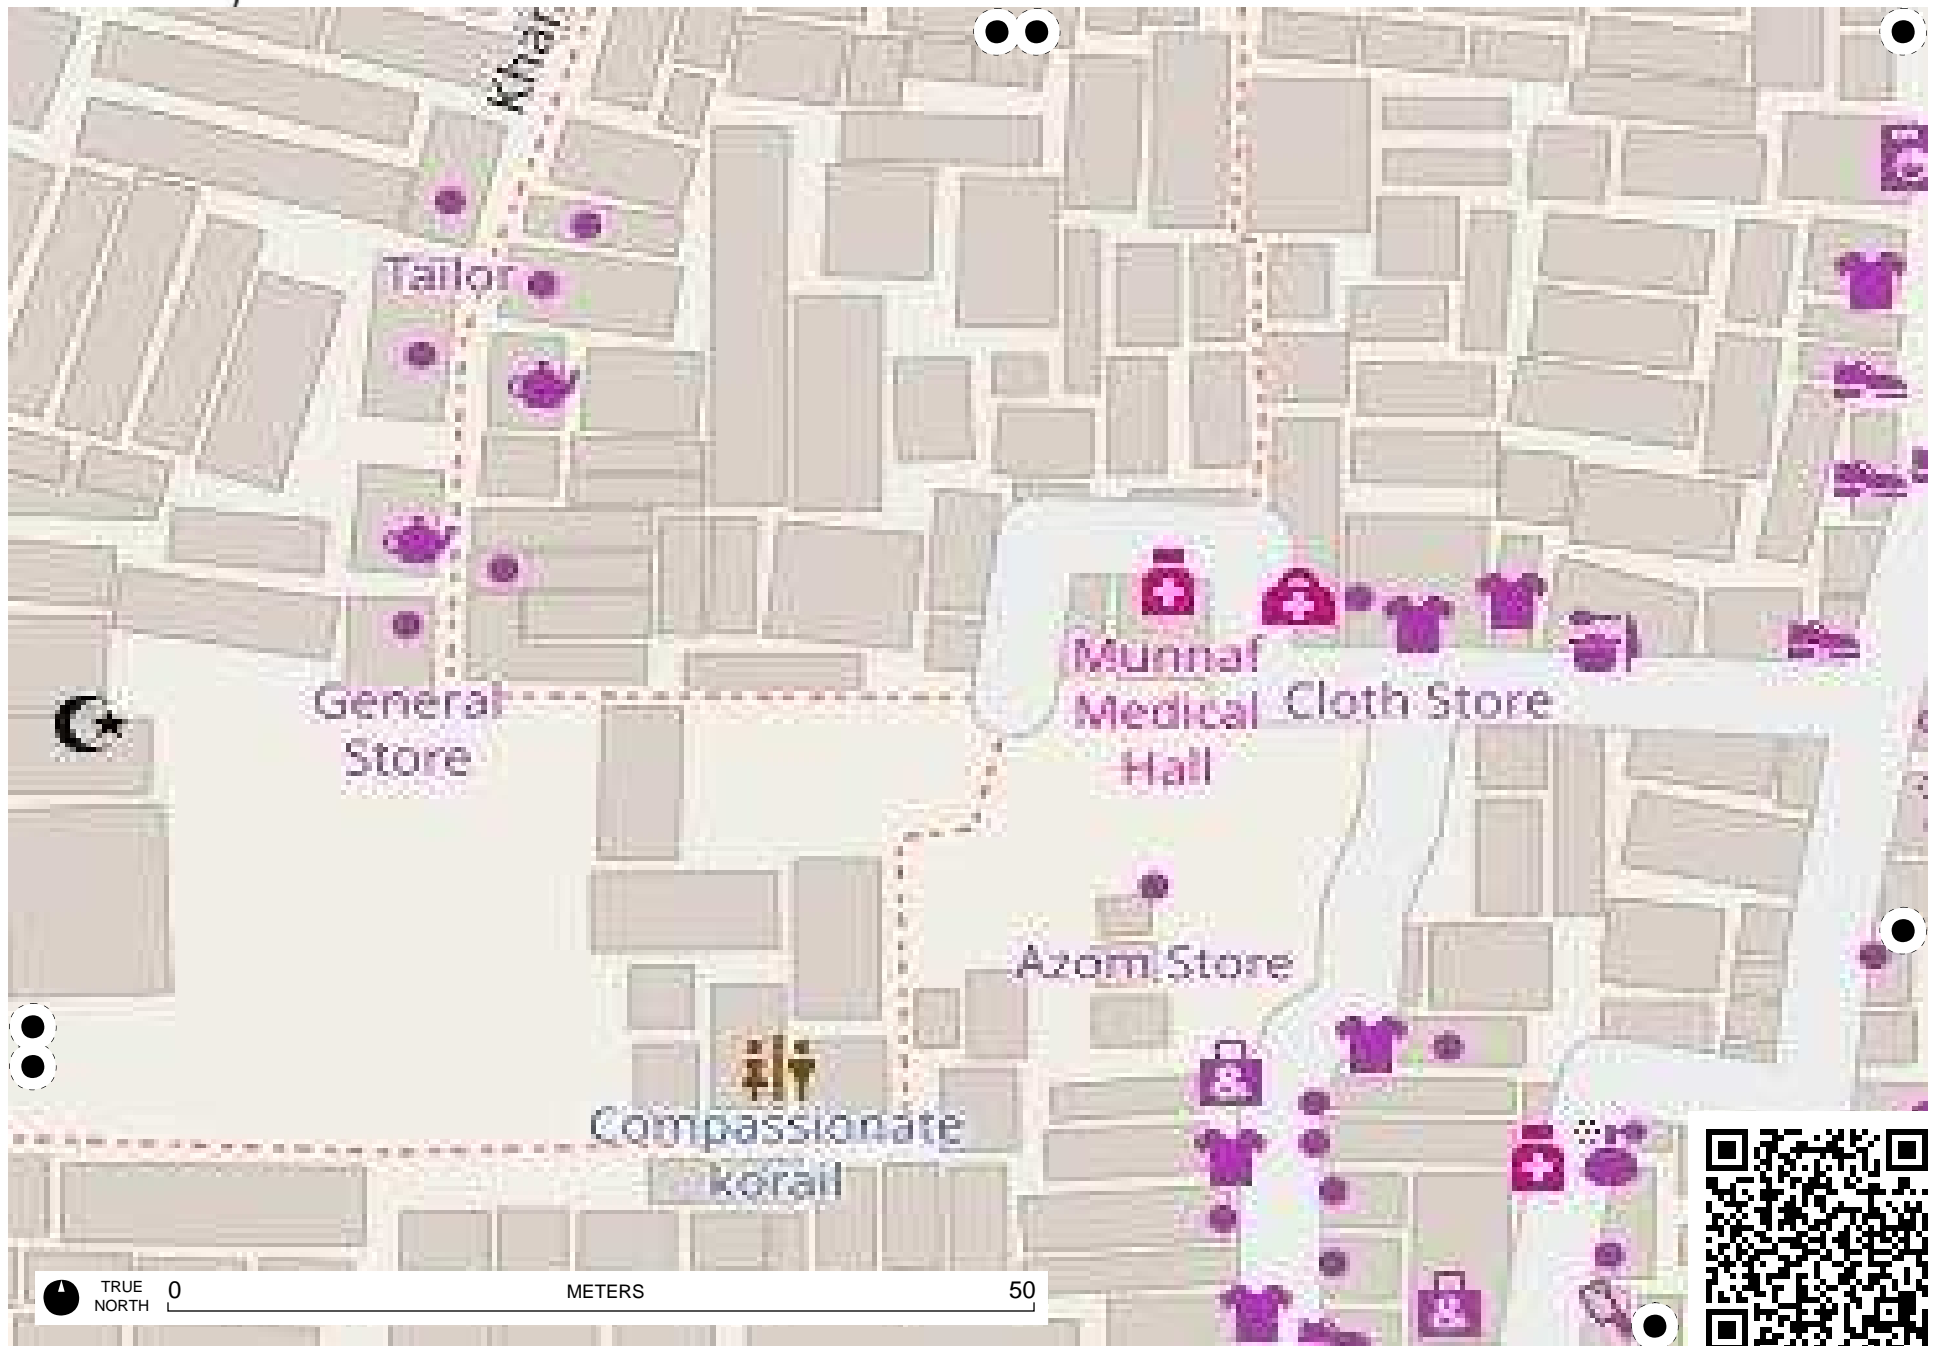

# Field Papers

Untitled

<http://fieldpapers.org/atlas/1j46152m/F10>

TRUE NORTH 0 METERS 50

TRUE NORTH 0 METERS 50