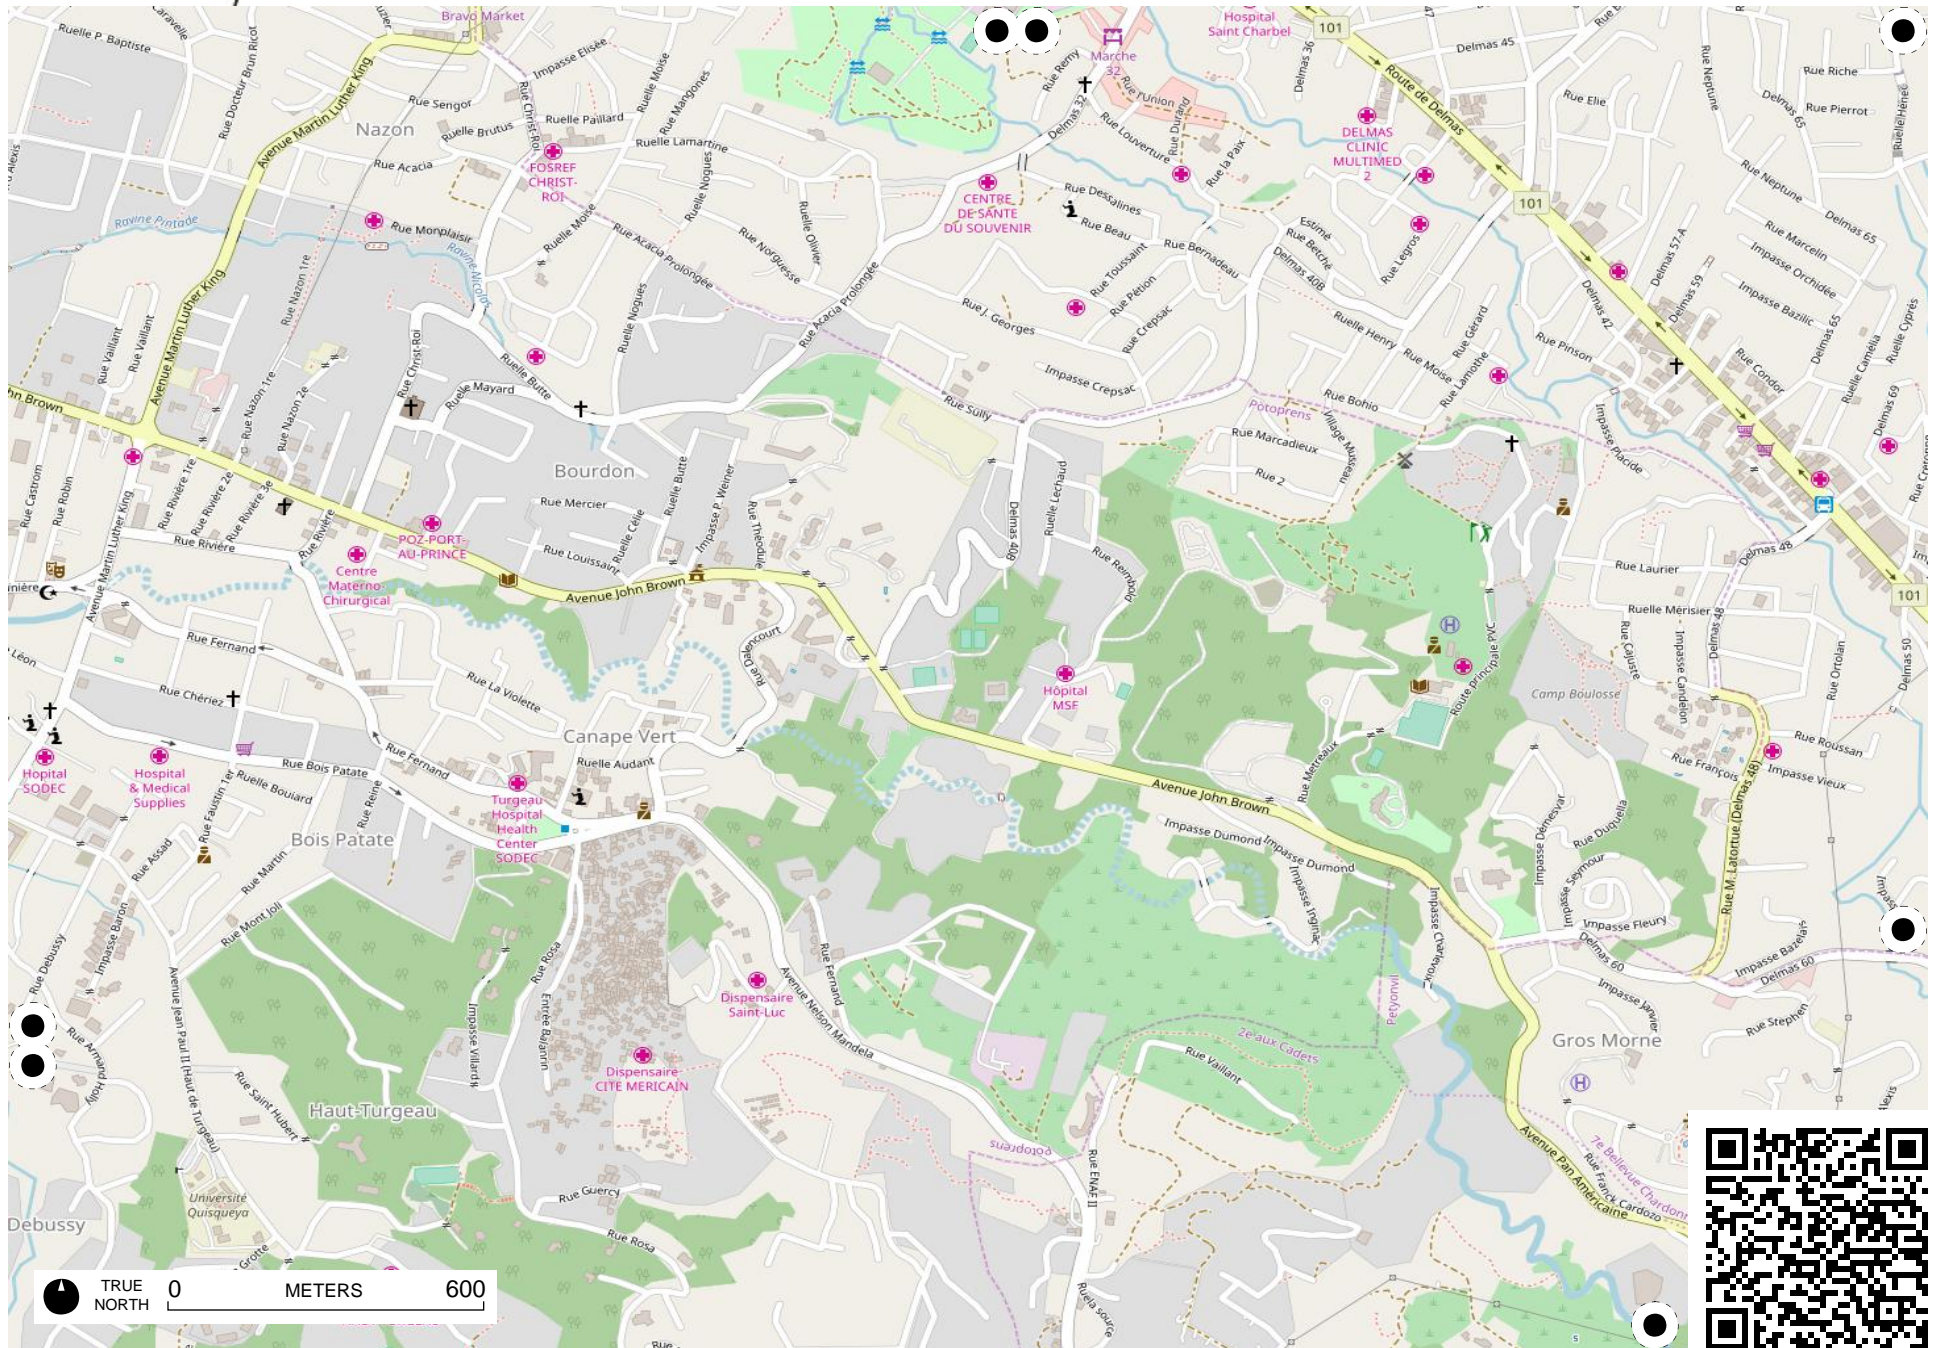

Field Papers

haiti

<http://fieldpapers.org/atlas/1ie16zf8/A2>

TRUE NORTH 0 METERS 600