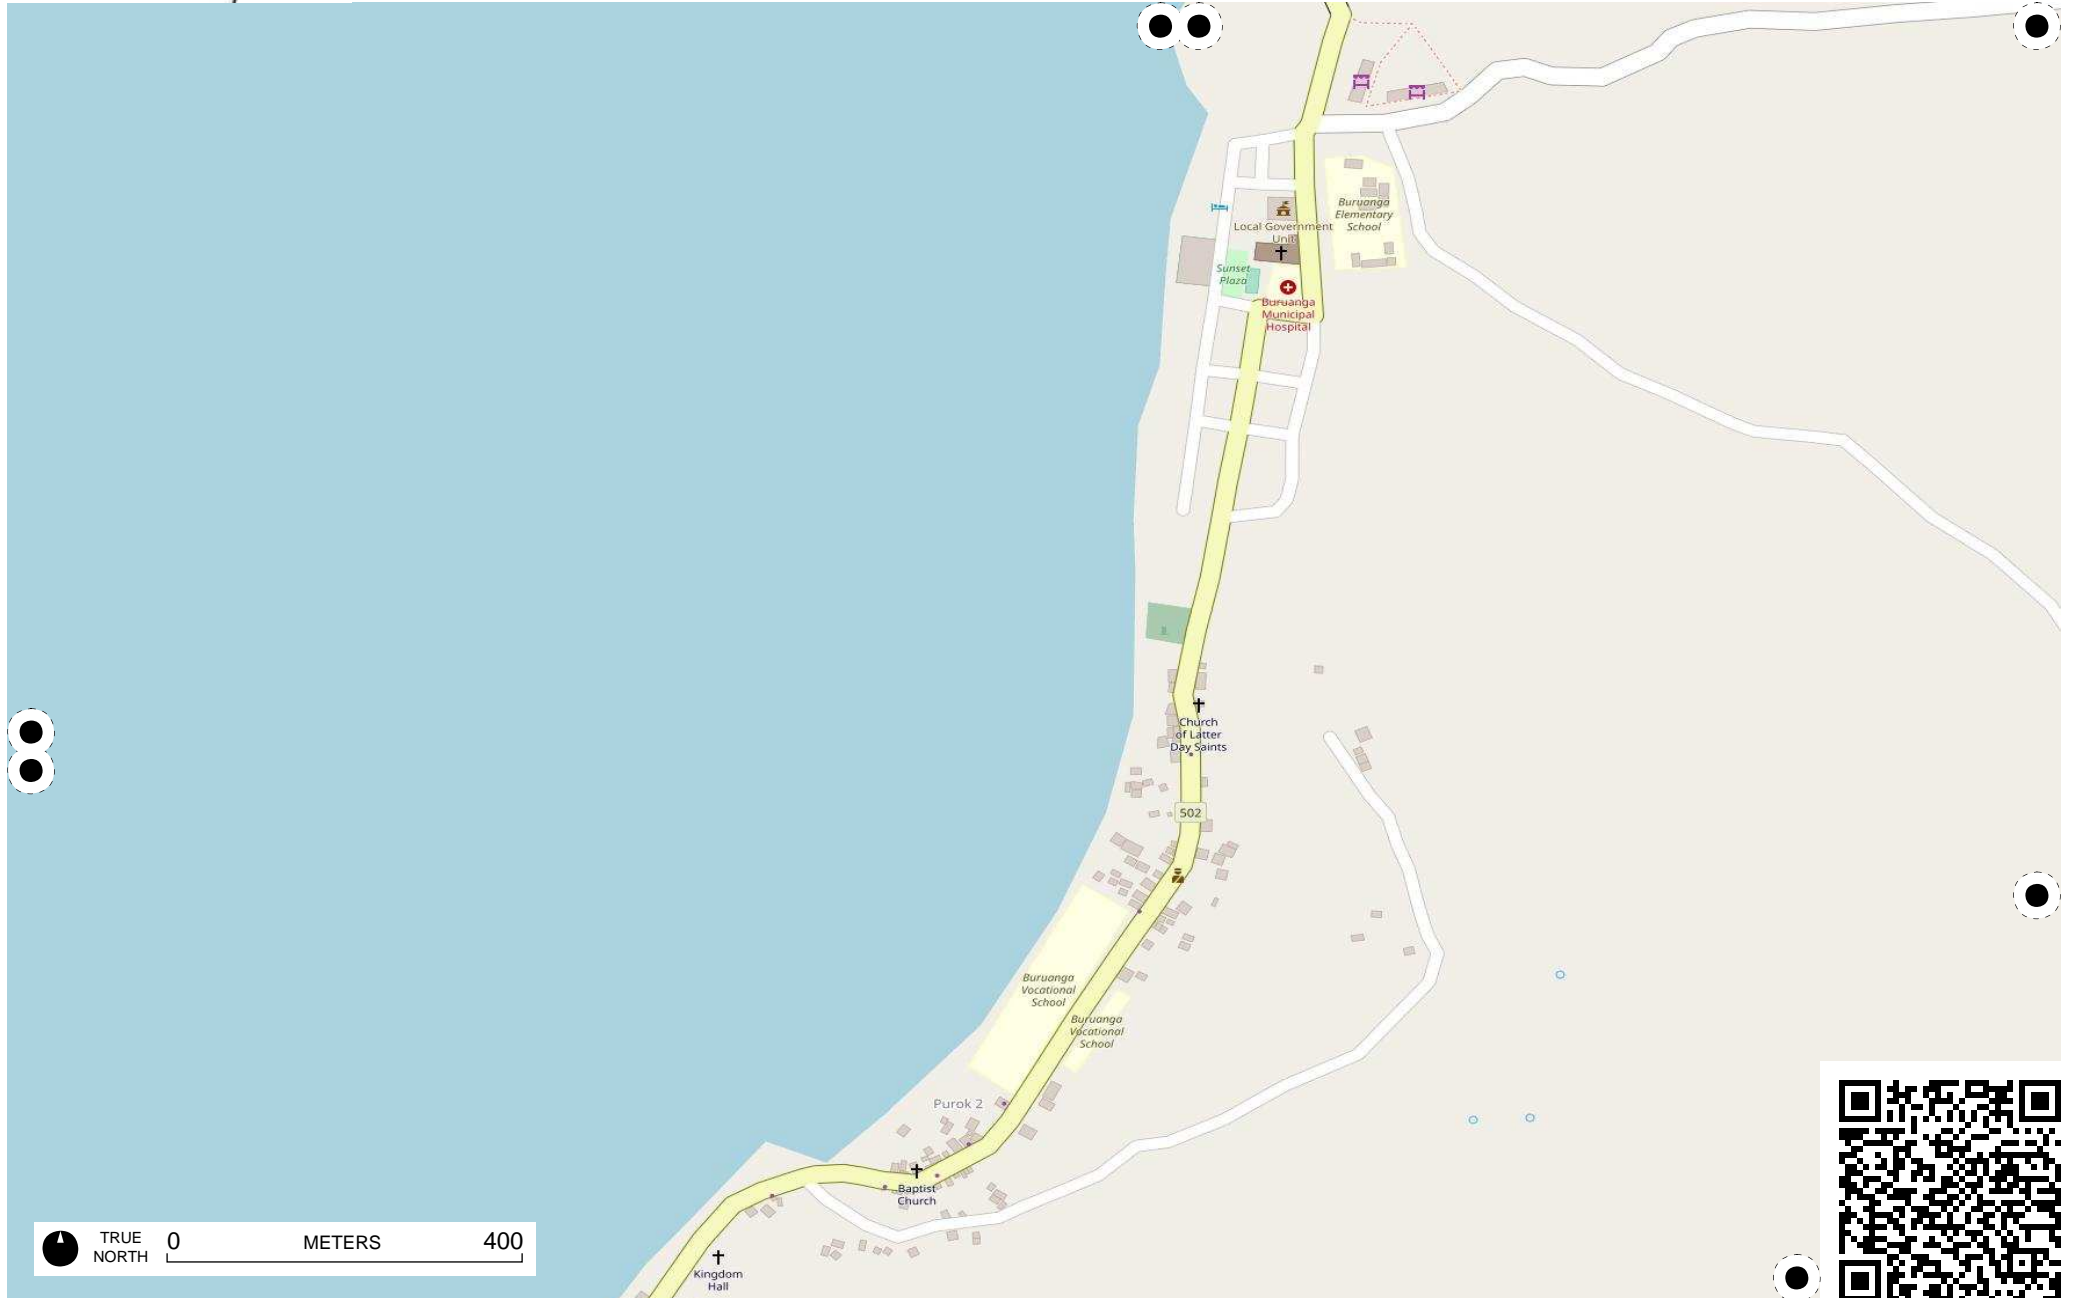

Field Papers

KatipunanFinal

<http://fieldpapers.org/atlasses/1gvaqv20/A1>

TRUE NORTH 0 METERS 400

Field Papers

KatipunanFinal

<http://fieldpapers.org/atlasses/1gvaqv20/B1>

TRUE NORTH 0 METERS 400

Field Papers

KatipunanFinal

<http://fieldpapers.org/atlasses/1gvaqv20/B3>

Field Papers

KatipunanFinal

<http://fieldpapers.org/atlasses/1gvaqv20/C1>

TRUE NORTH 0 METERS 400

Field Papers

Ignito
Cave

TRUE NORTH 0 METERS 400

Buruang