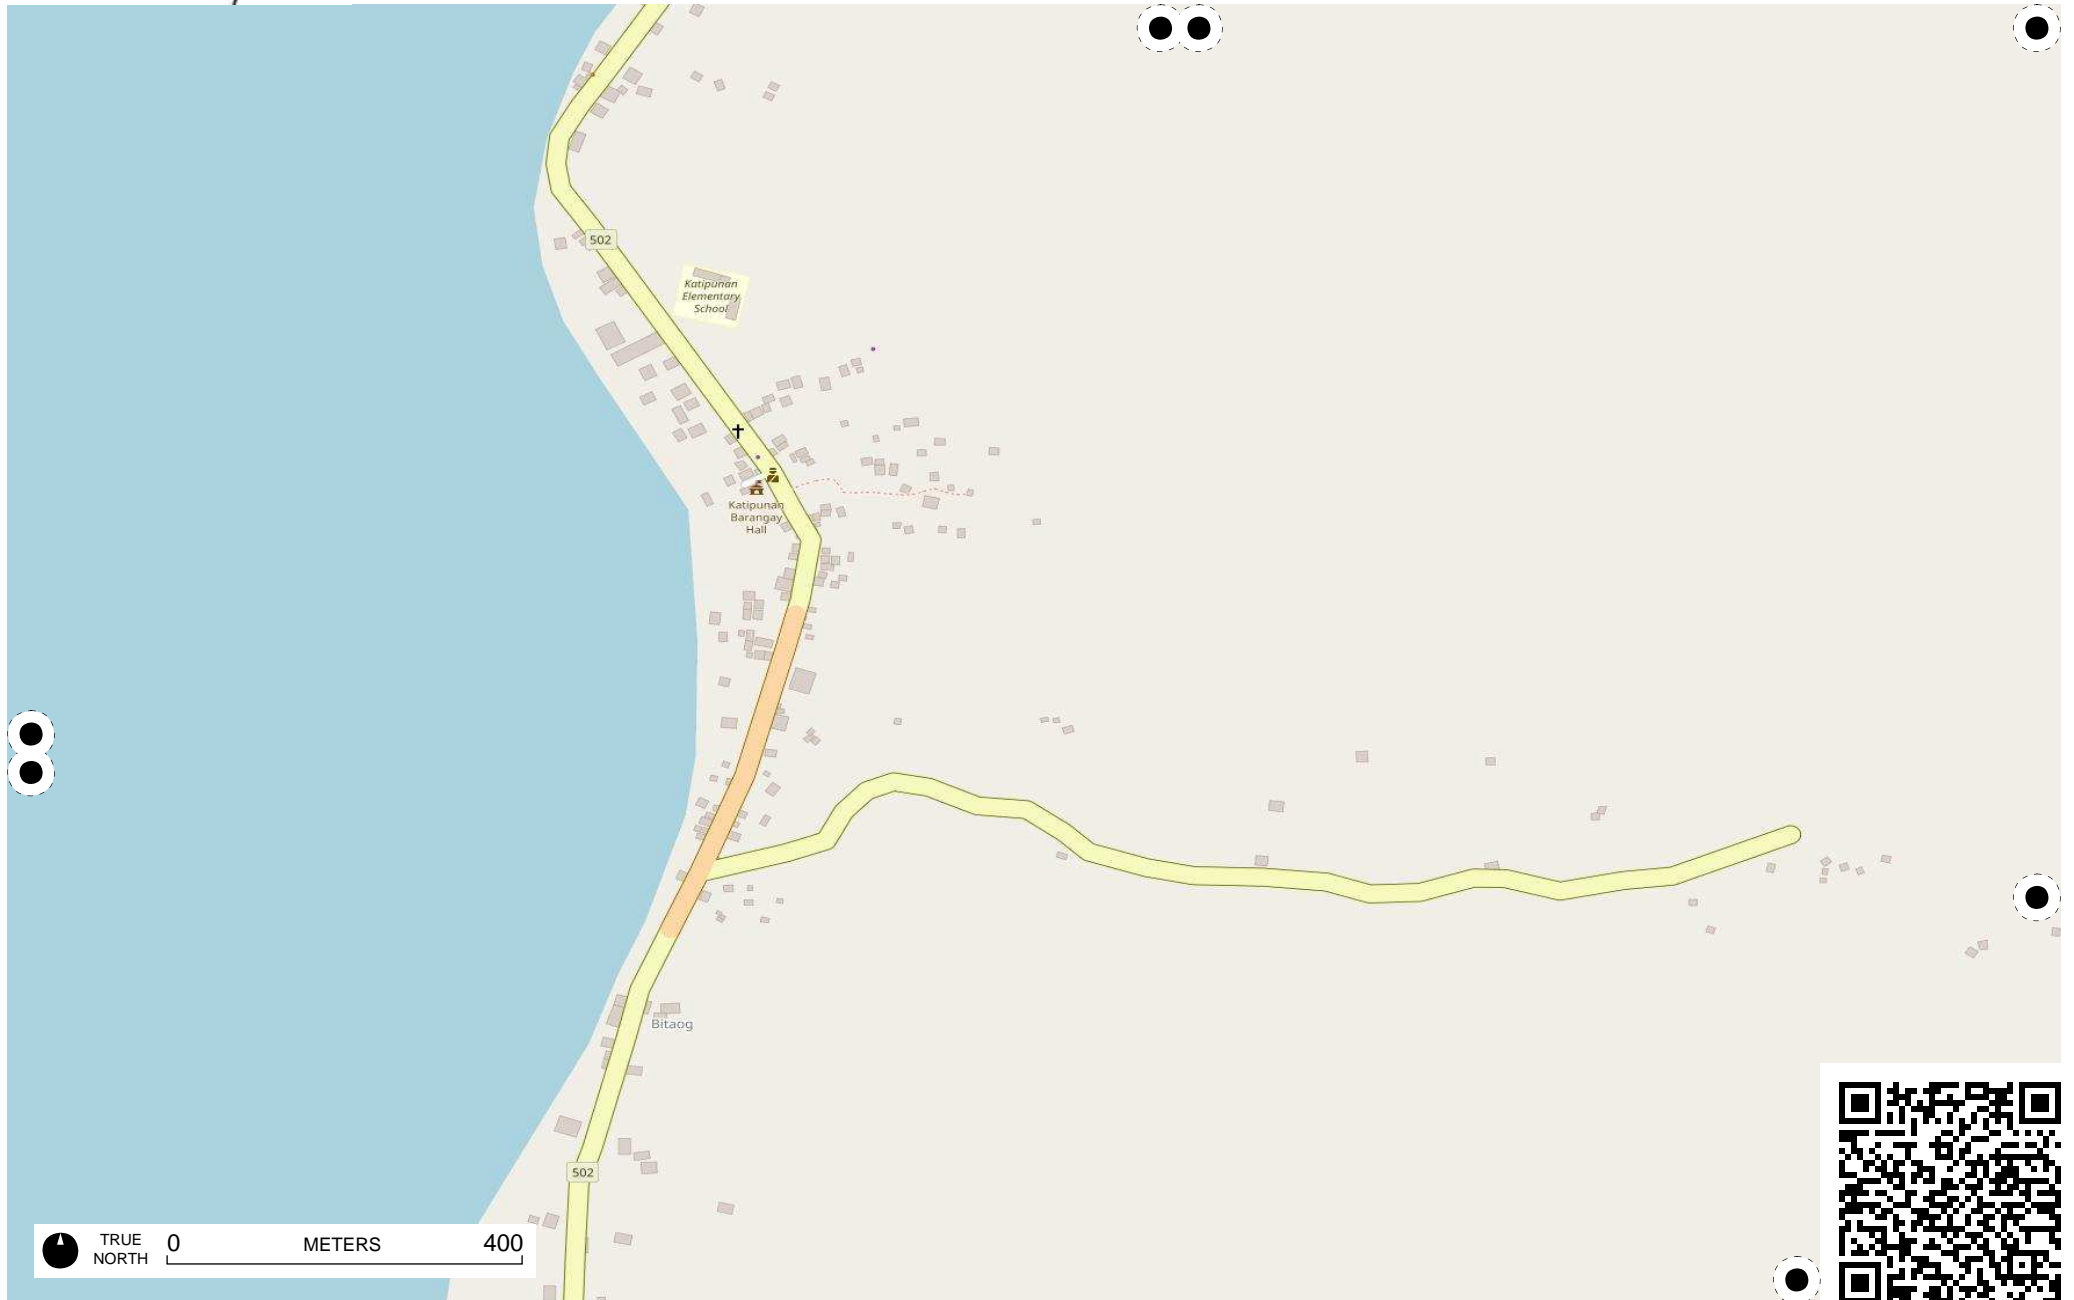

Field Papers

KatipunanFinal

<http://fieldpapers.org/atlasses/1gvaqv20/A1>

TRUE NORTH 0 METERS 400

Field Papers

KatipunanFinal

<http://fieldpapers.org/atlasses/1gvaqv20/B1>

TRUE NORTH 0 METERS 400

Field Papers

KatipunanFinal

<http://fieldpapers.org/atlasses/1gvaqv20/B3>

Field Papers

KatipunanFinal

<http://fieldpapers.org/atlasses/1gvaqv20/C1>

TRUE NORTH 0 METERS 400

Field Papers

Ignito
Cave

TRUE NORTH 0 METERS 400

Buruang