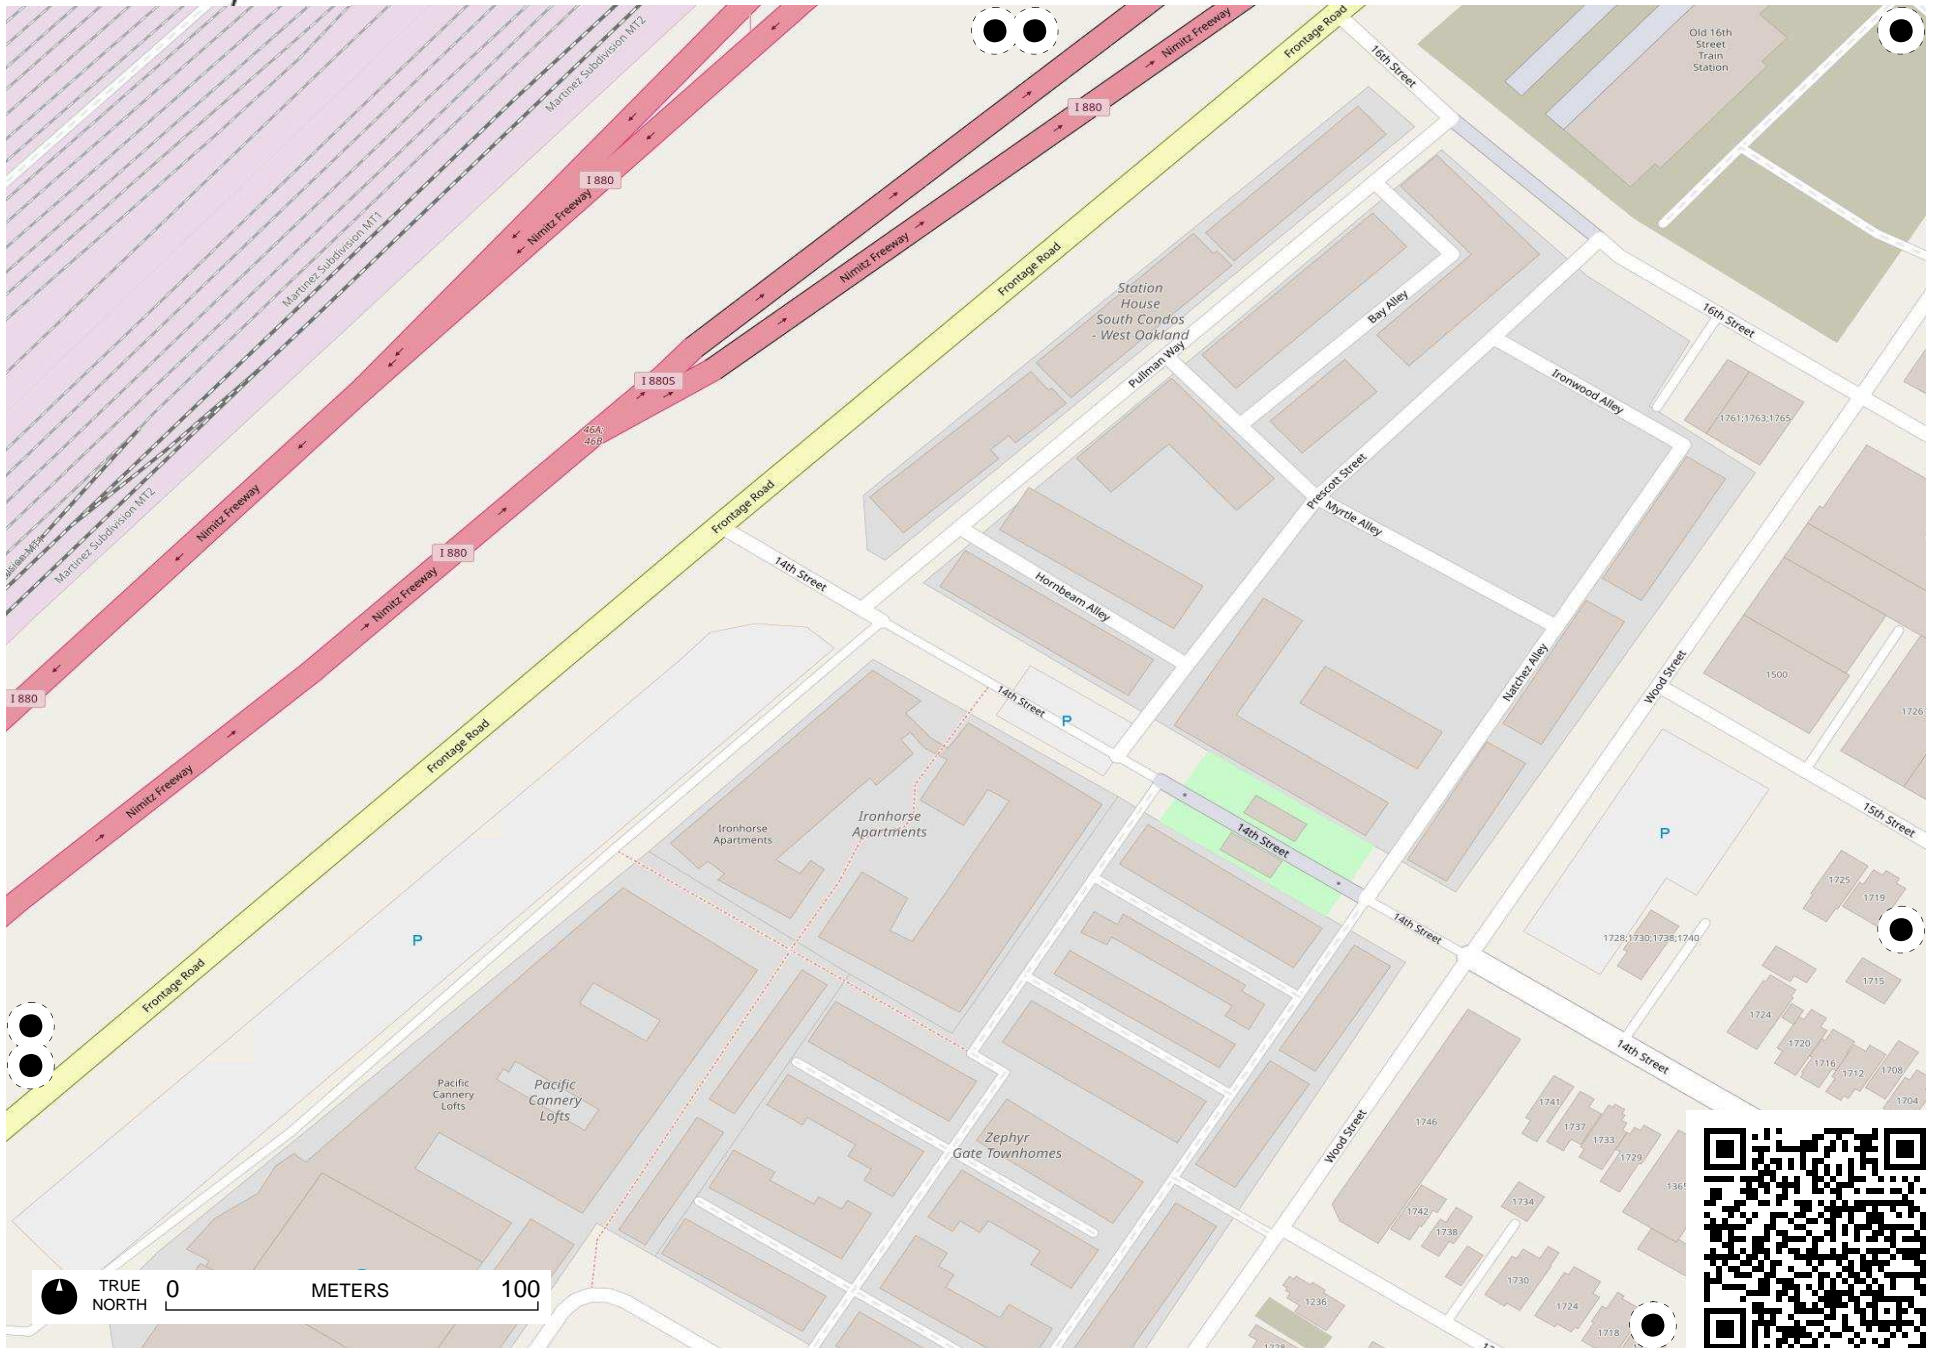

Oakland
16th
Street
Station
Switching
Tower

TRUE NORTH 0 METERS 100

TRUE NORTH 0 METERS 100